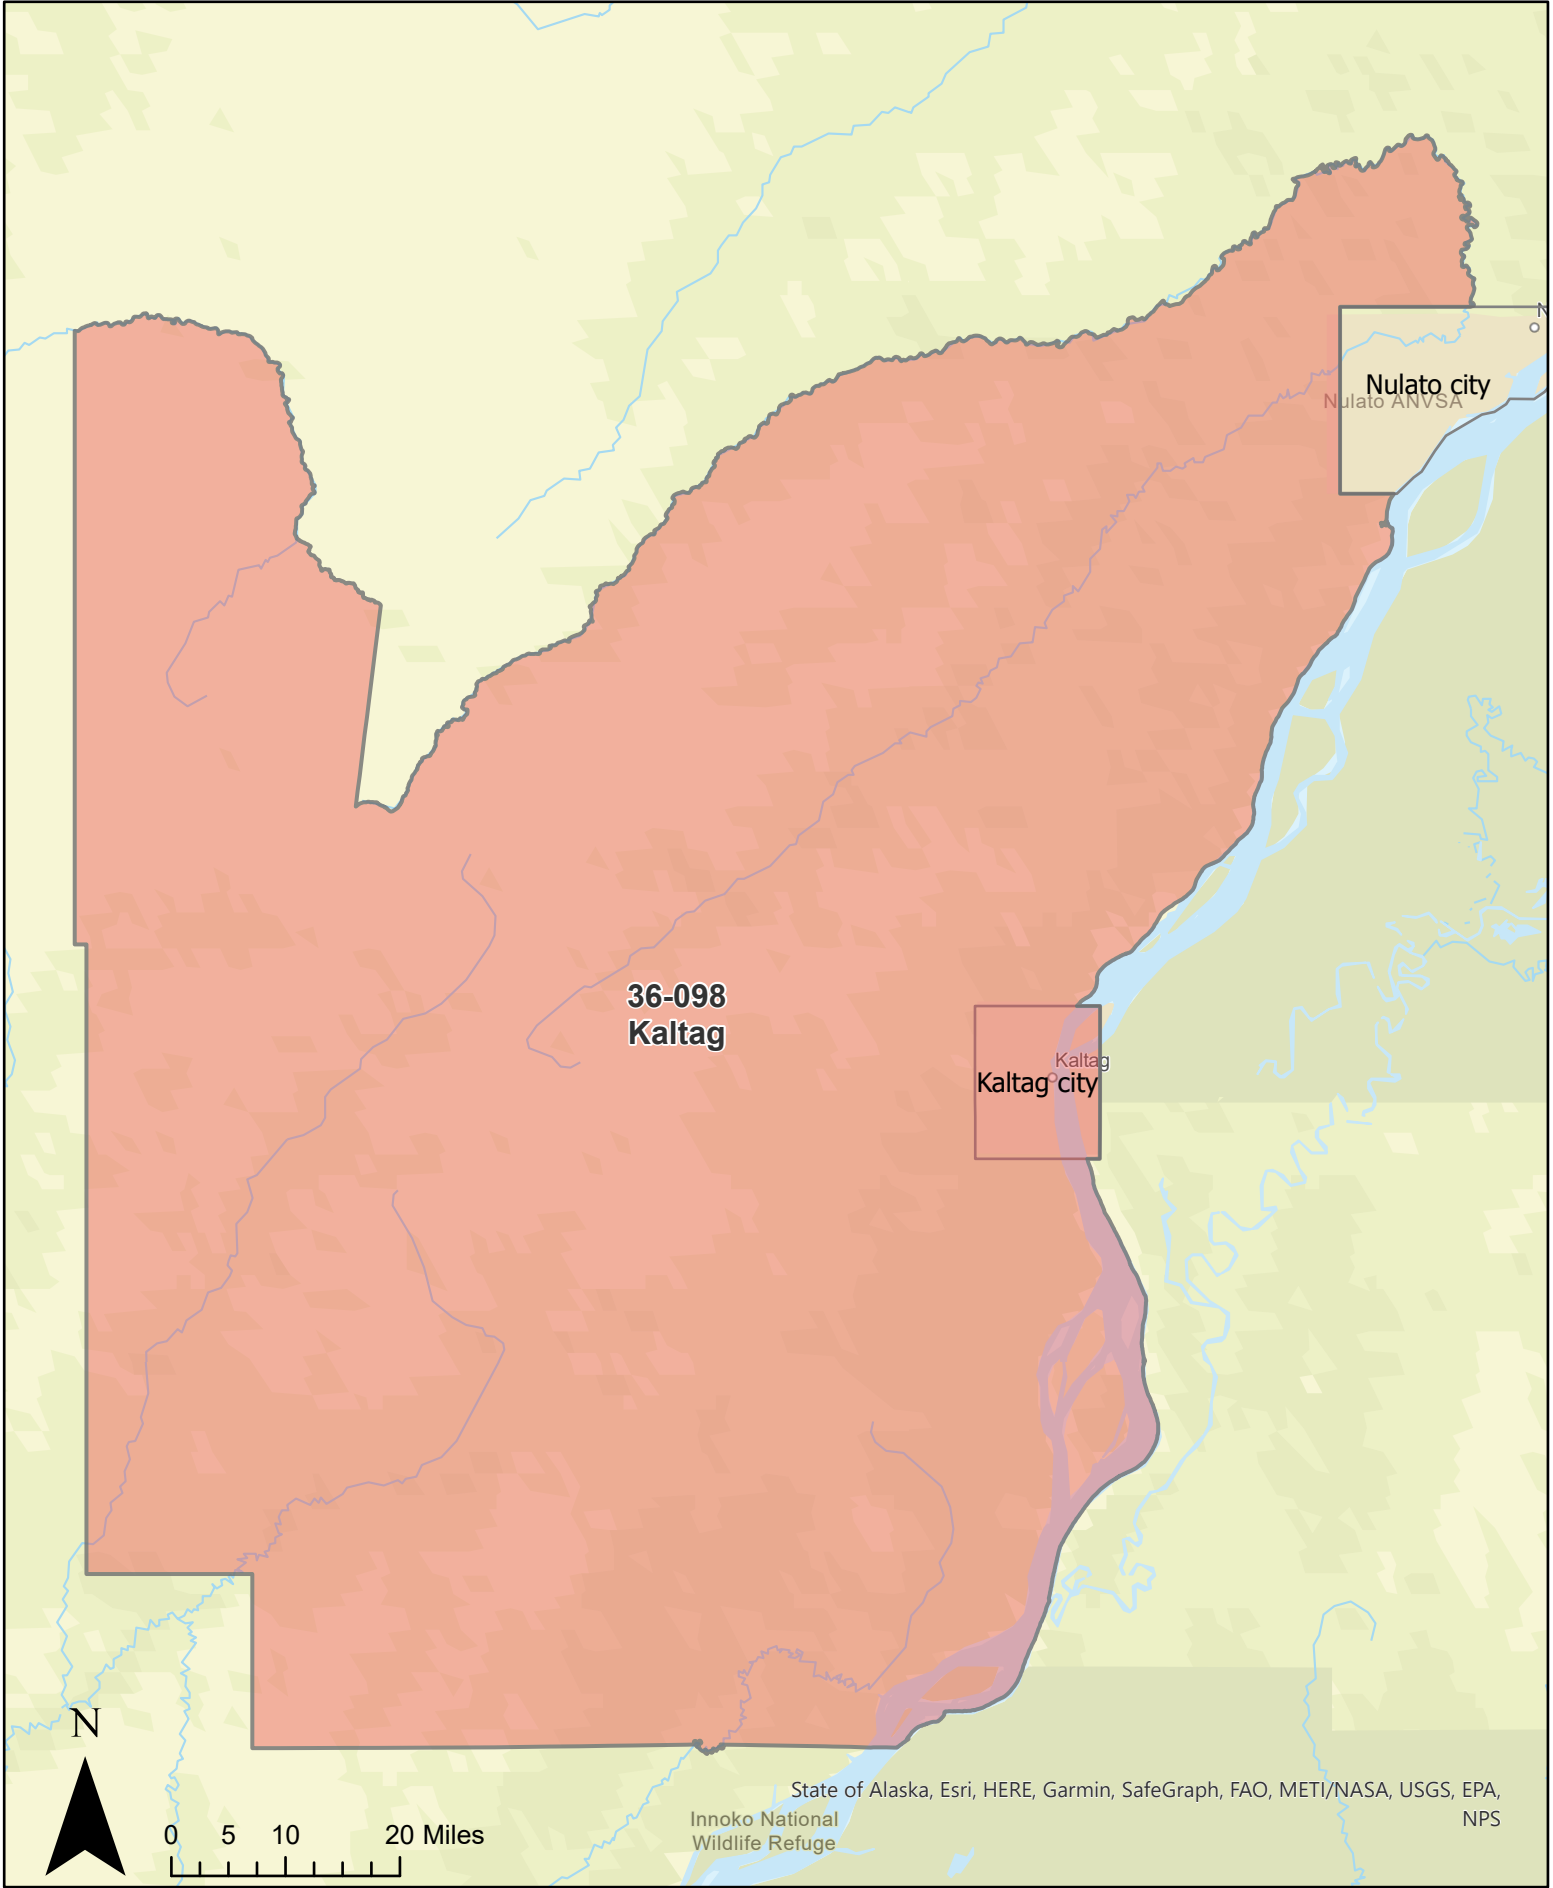

Precinct: 36-098 Kaltag

May 15, 2023 Redistricting Plan