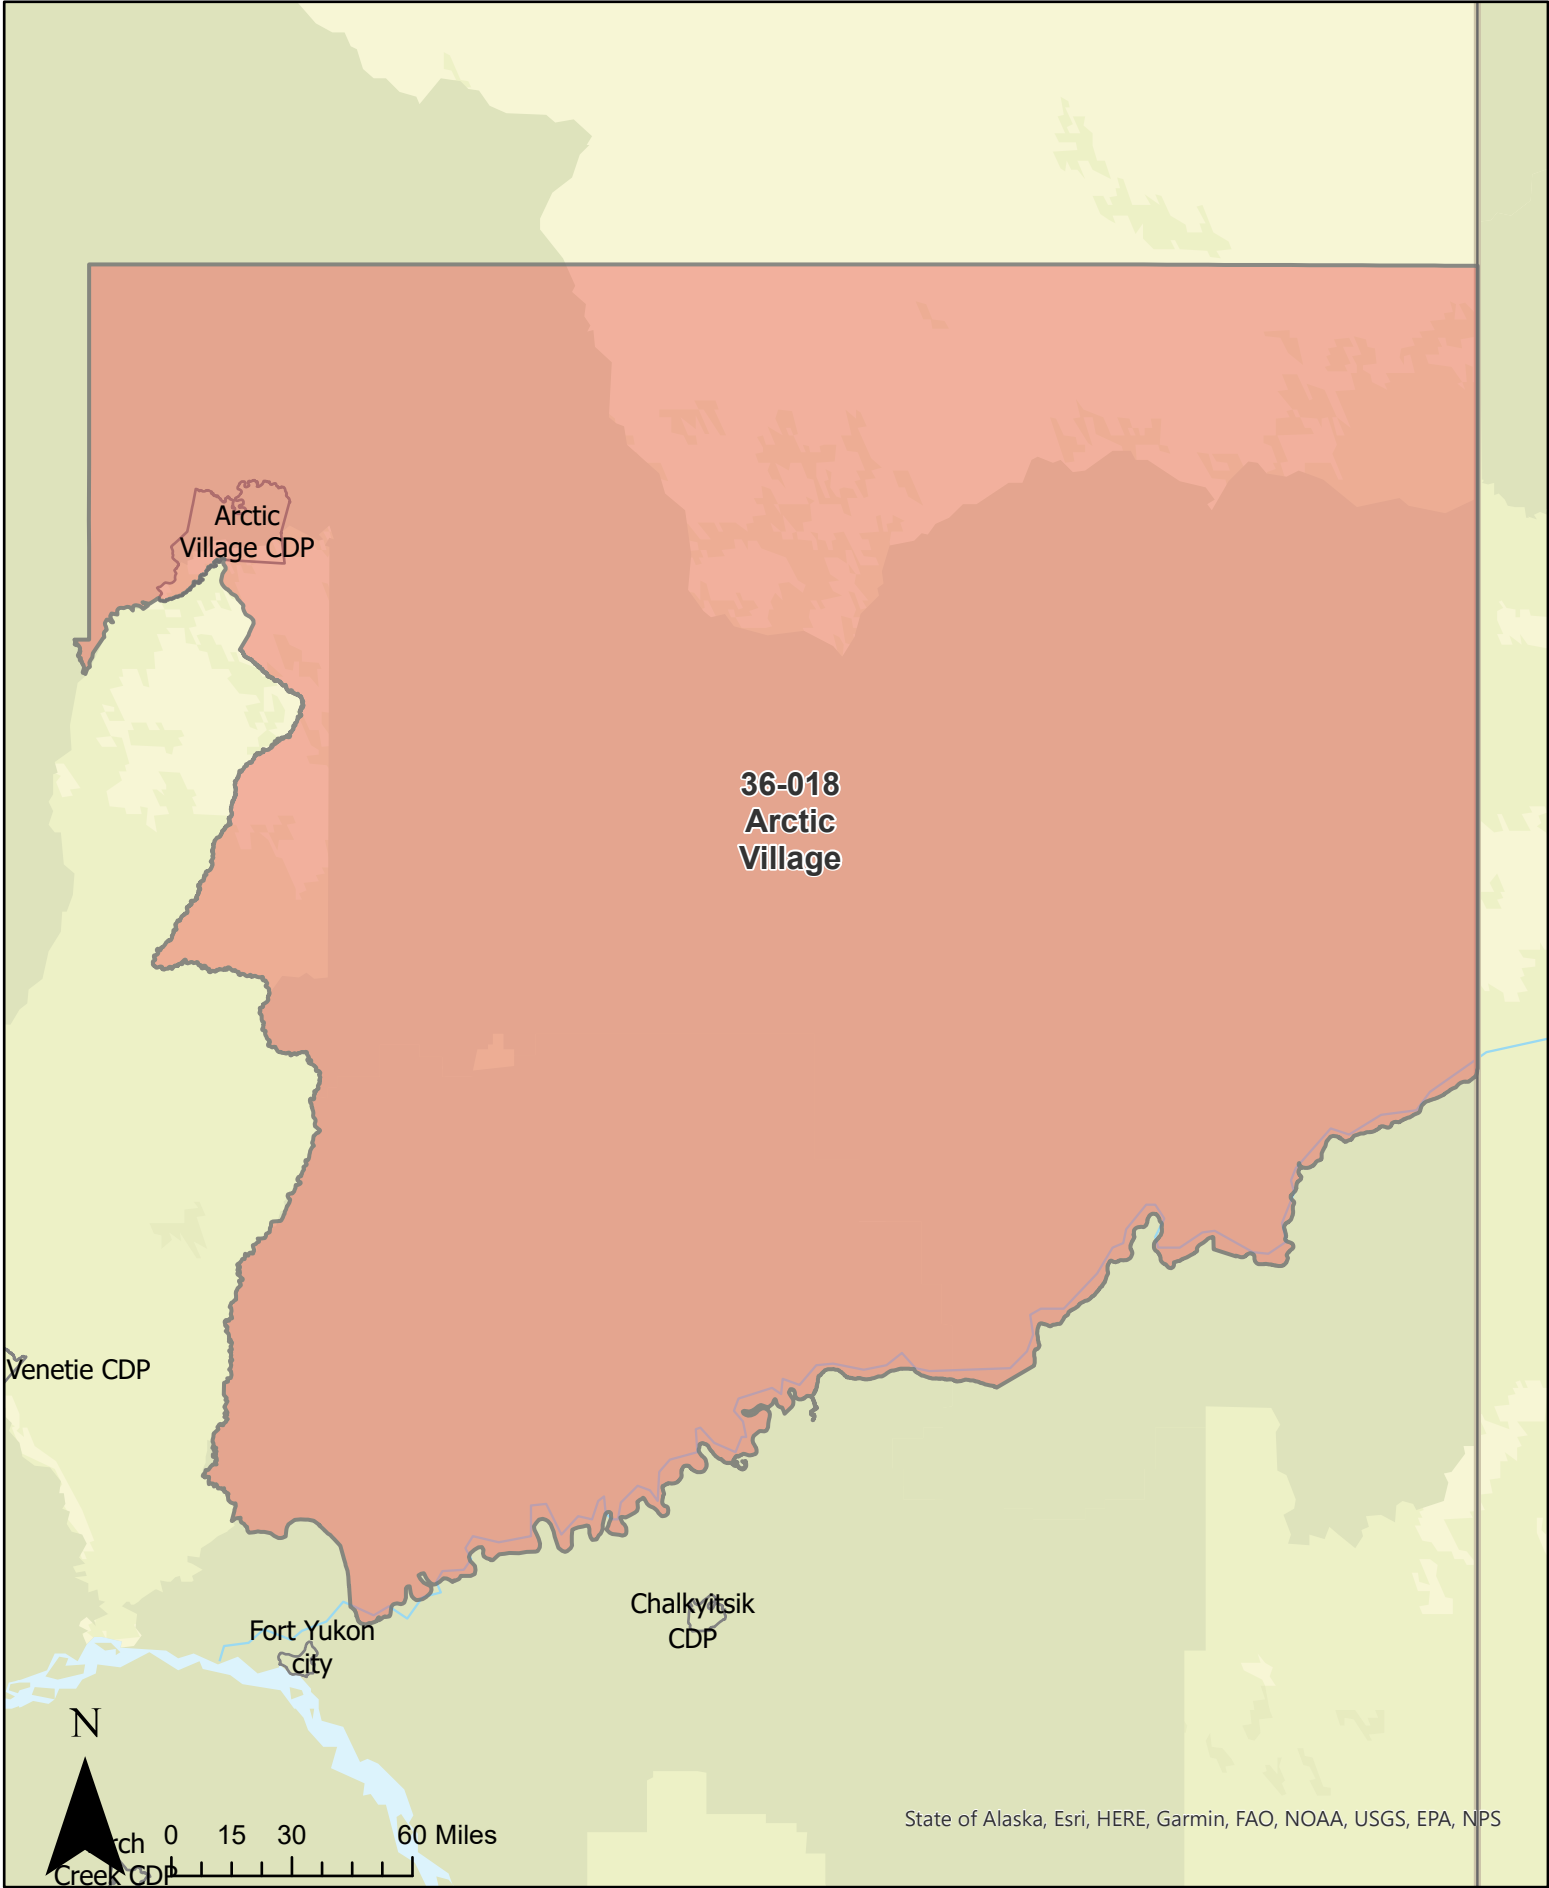

Precinct: 36-010 Allakaket
May 15, 2023 Redistricting Plan

Precinct: 36-014 Anvik
May 15, 2023 Redistricting Plan

Precinct: 36-018 Arctic Village
May 15, 2023 Redistricting Plan

Circle CDP

**36-034
Central**

Central CDP

Mastodon Dome
Pyramid Creek

0 2.25 4.5 9 Miles

State of Alaska, Esri, HERE, Garmin, SafeGraph, FAO, METI/NASA, USGS, Bureau of Land Management, EPA, NPS

Bulenberg

Precinct: 36-050 Delta Junction
 May 15, 2023 Redistricting Plan

0 0.42 0.85 1.7 Miles

State of Alaska, Esri, HERE, Garmin, SafeGraph, METI/NASA, USGS, Bureau of Land Management, EPA, NPS, USDA

Delta CDP

45-APL-4

Precinct: 36-054 Deltana

May 15, 2023 Redistricting Plan

Precinct: 36-058 Dot Lake
May 15, 2023 Redistricting Plan

Precinct: 36-138 Nulato
May 15, 2023 Redistricting Plan

Precinct: 36-142 Ruby
May 15, 2023 Redistricting Plan

Ruby city

Nowitna
National Wildlife
Refuge

36-142
Ruby

N

0 5 10 20 Miles

State of Alaska, Esri, HERE, Garmin, FAO, NOAA, USGS, EPA, NPS