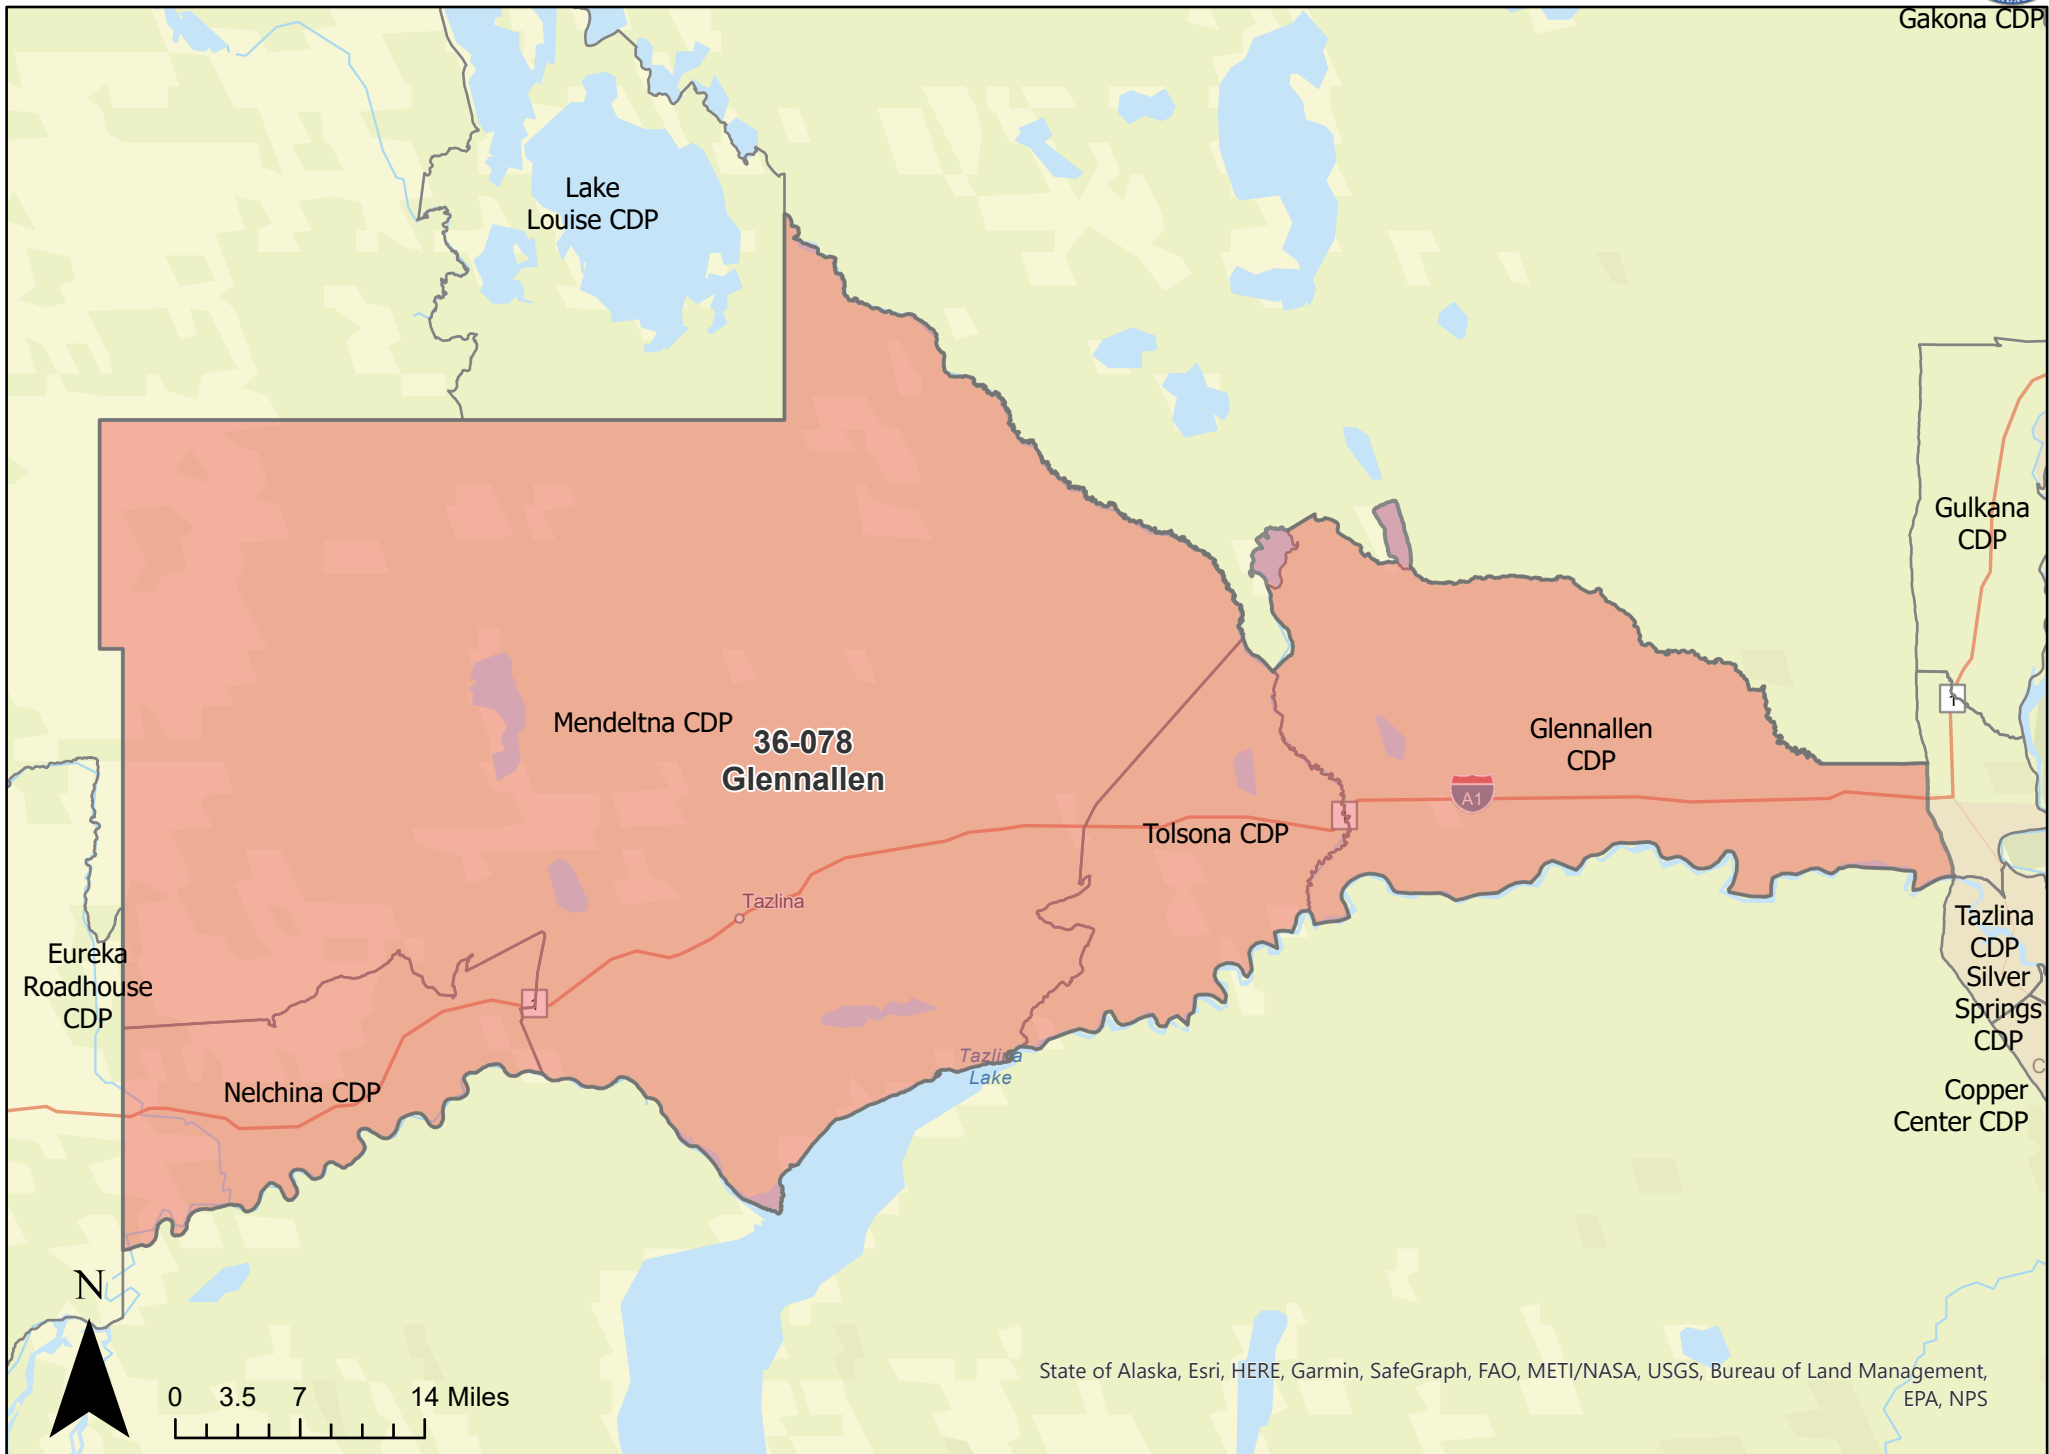

N

0 5 10 20 Miles

State of Alaska Esri, HERE, Garmin, FAO, NOAA, USGS, EPA, NPS

Central CDP

Precinct: 36-074 Galena
May 15, 2023 Redistricting Plan

Gakona CDP

Precinct: 36-090 Hughes
May 15, 2023 Redistricting Plan