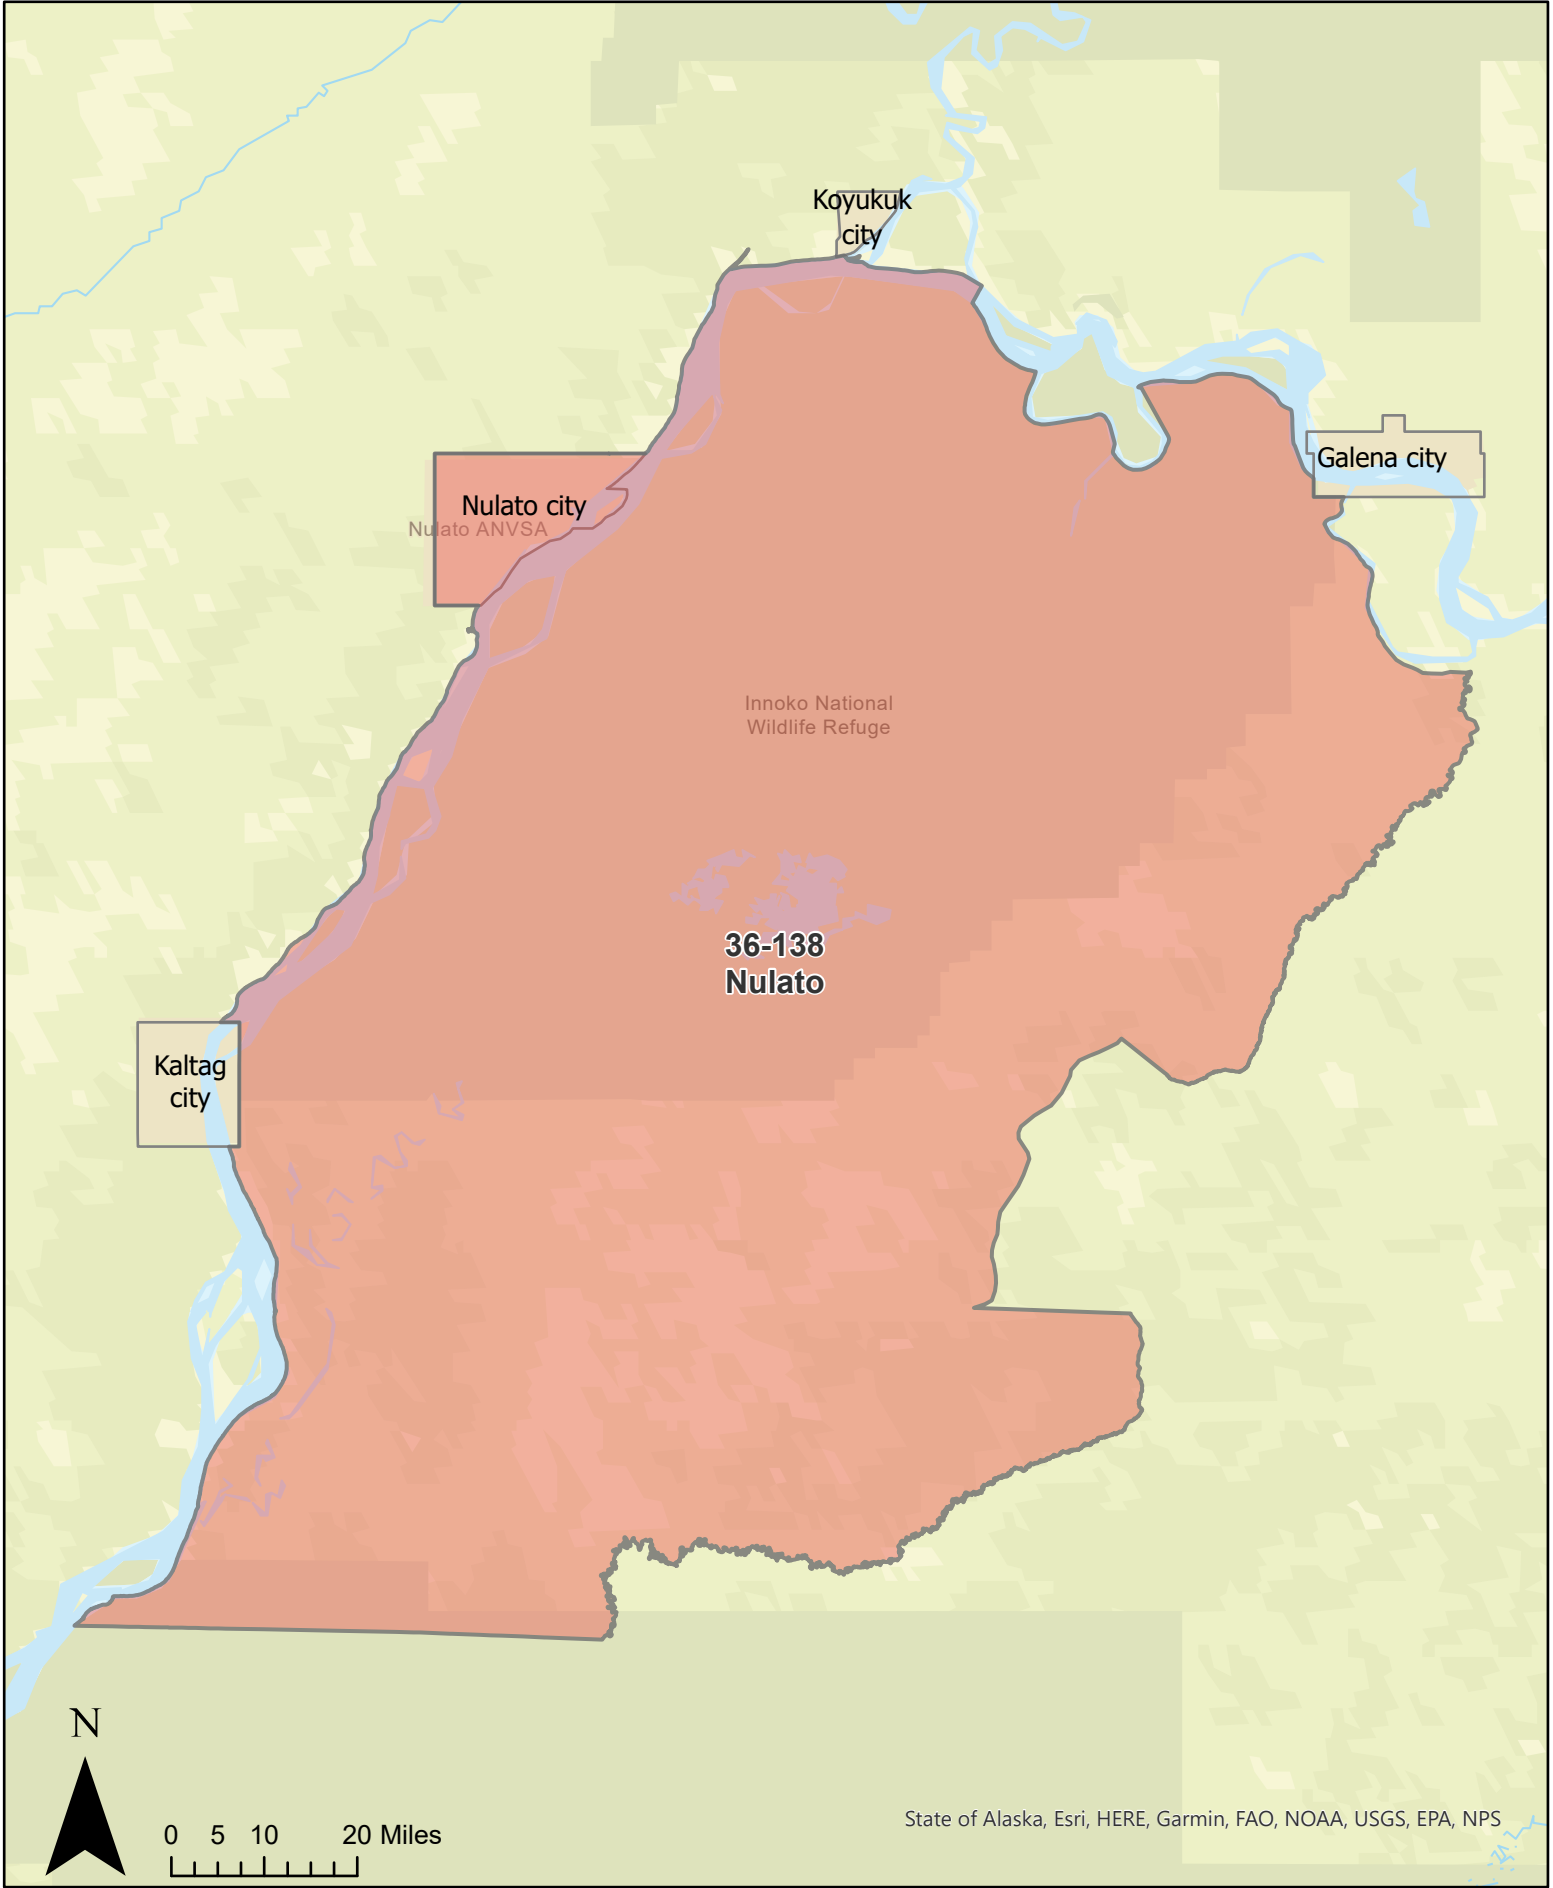

Precinct: 36-010 Allakaket
May 15, 2023 Redistricting Plan

Precinct: 36-014 Anvik
May 15, 2023 Redistricting Plan

Precinct: 36-018 Arctic Village
May 15, 2023 Redistricting Plan

Circle CDP

**36-034
Central**

0 0.42 0.85 1.7 Miles

State of Alaska, Esri, HERE, Garmin, SafeGraph, METI/NASA, USGS, Bureau of Land Management, EPA, NPS, USDA

Delta CDP

45-APL-4

Precinct: 36-054 Deltana

May 15, 2023 Redistricting Plan

Precinct: 36-058 Dot Lake
May 15, 2023 Redistricting Plan

N

0 5 10 20 Miles

State of Alaska Esri, HERE, Garmin, FAO, NOAA, USGS, EPA, NPS

Central CDP

Precinct: 36-074 Galena
May 15, 2023 Redistricting Plan

Gakona CDP

Precinct: 36-090 Hughes
May 15, 2023 Redistricting Plan

Precinct: 36-138 Nulato
May 15, 2023 Redistricting Plan

Precinct: 36-142 Ruby
May 15, 2023 Redistricting Plan

Ruby city

Nowitna
National Wildlife
Refuge

36-142
Ruby

N

0 5 10 20 Miles

State of Alaska, Esri, HERE, Garmin, FAO, NOAA, USGS, EPA, NPS