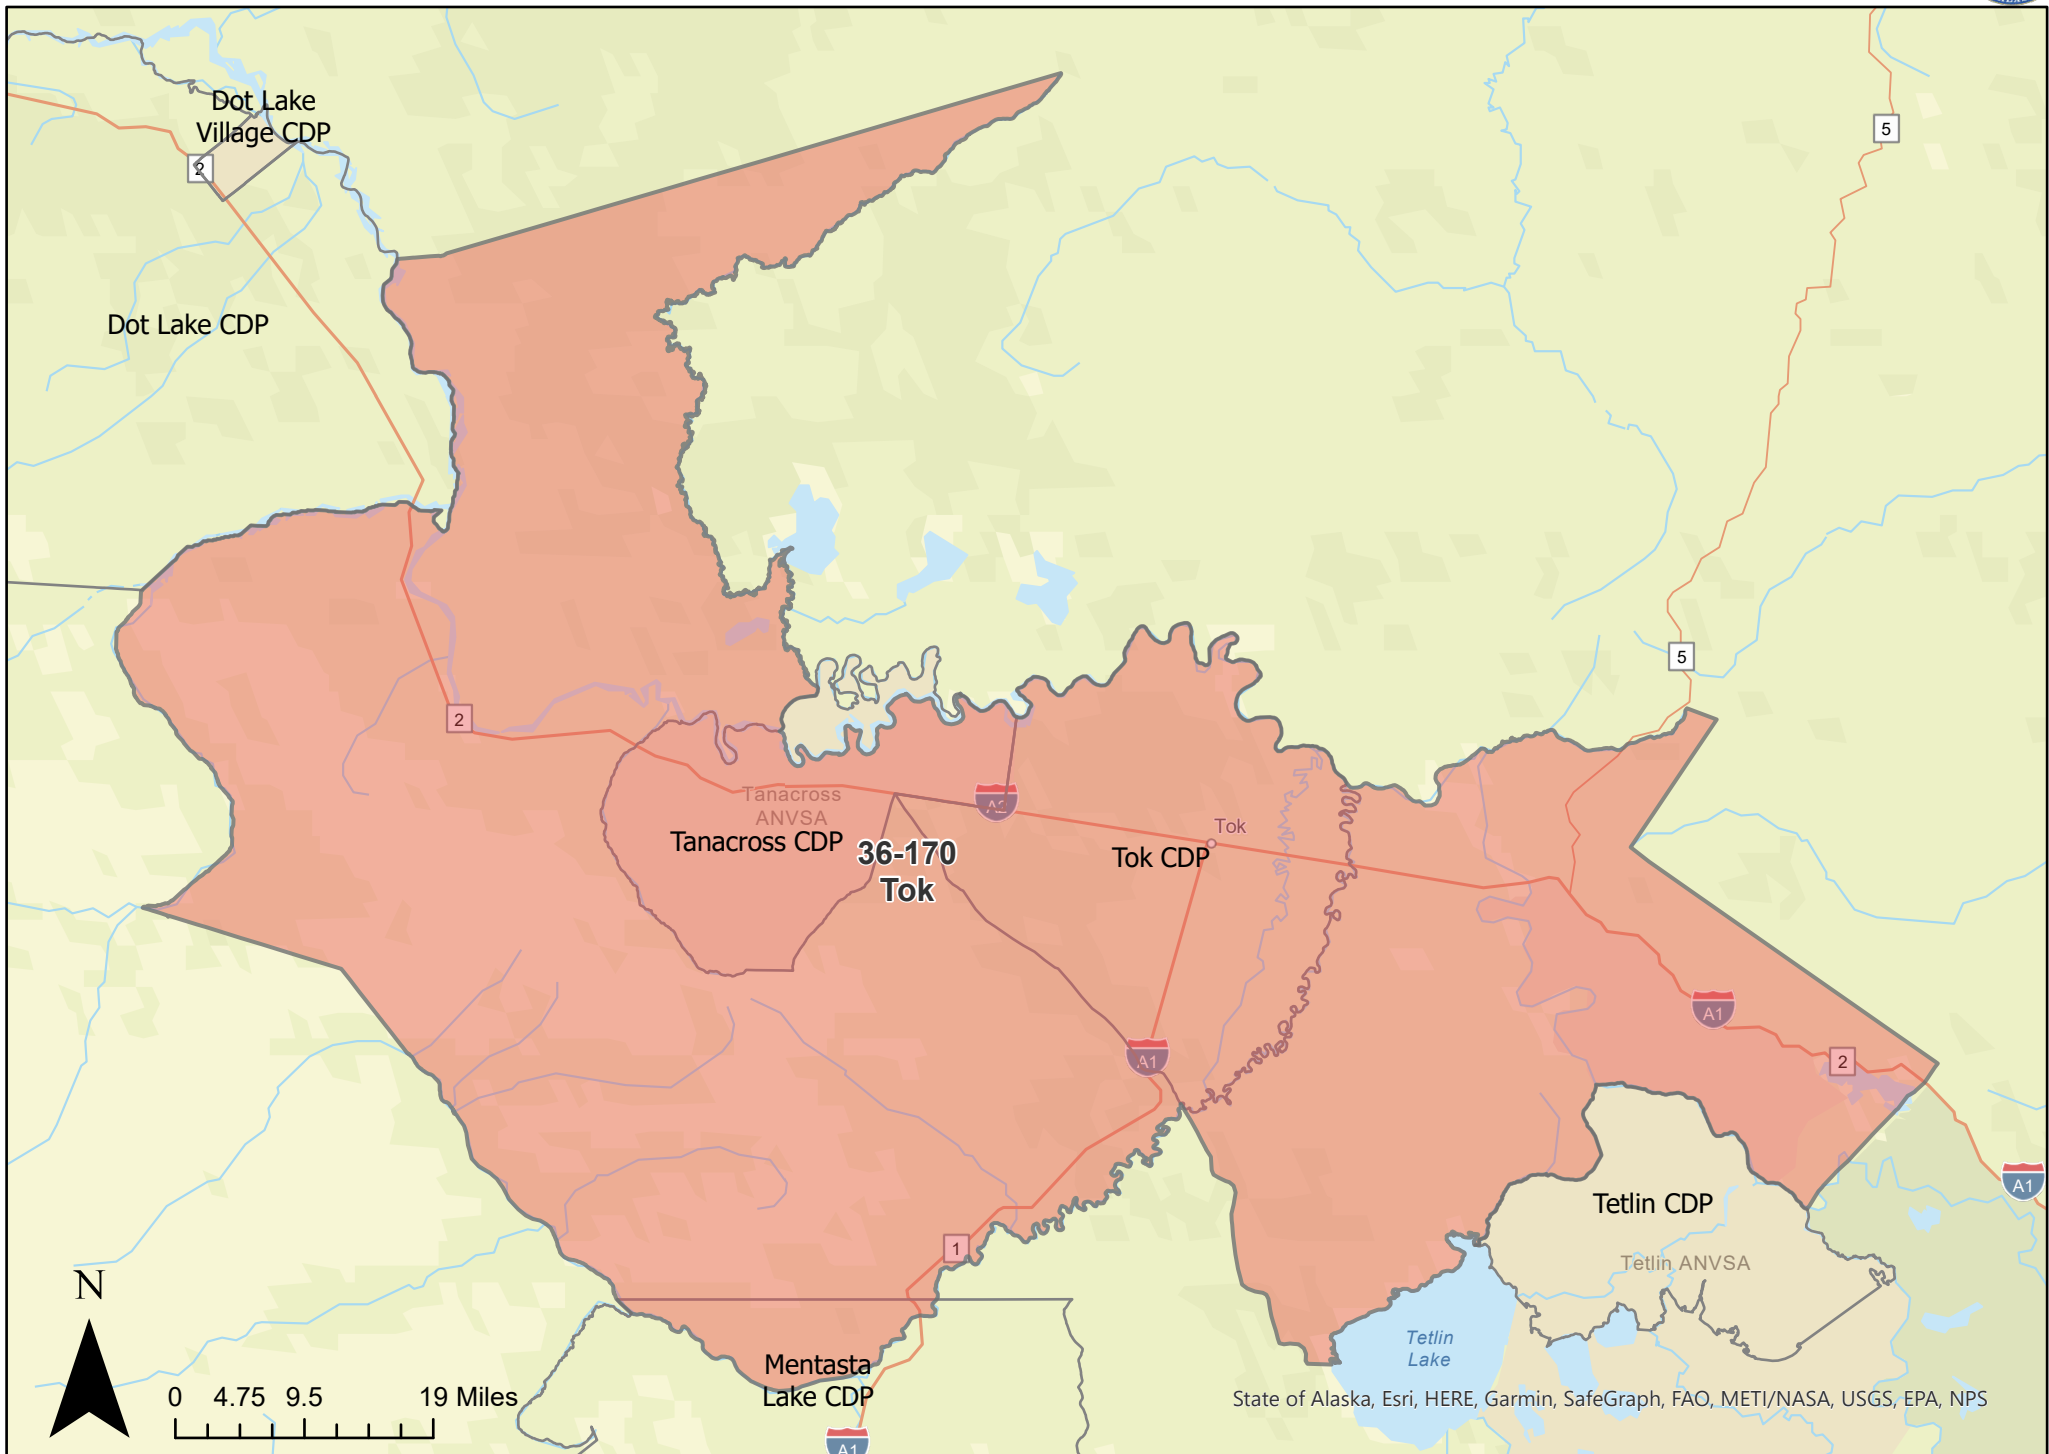

0 0.42 0.85 1.7 Miles

State of Alaska, Esri, HERE, Garmin, SafeGraph, METI/NASA, USGS, Bureau of Land Management, EPA, NPS, USDA

Delta CDP

45-APL-4

Precinct: 36-054 Deltana

May 15, 2023 Redistricting Plan

Precinct: 36-058 Dot Lake
May 15, 2023 Redistricting Plan

Precinct: 36-138 Nulato
May 15, 2023 Redistricting Plan

Precinct: 36-142 Ruby
May 15, 2023 Redistricting Plan

Ruby city

Nowitna
National Wildlife
Refuge

36-142
Ruby

N

0 5 10 20 Miles

State of Alaska, Esri, HERE, Garmin, FAO, NOAA, USGS, EPA, NPS

Precinct: 36-162 Tanana

May 15, 2023 Redistricting Plan

Precinct: 36-166 Tetlin

May 15, 2023 Redistricting Plan

Precinct: 36-174 Venetie
May 15, 2023 Redistricting Plan