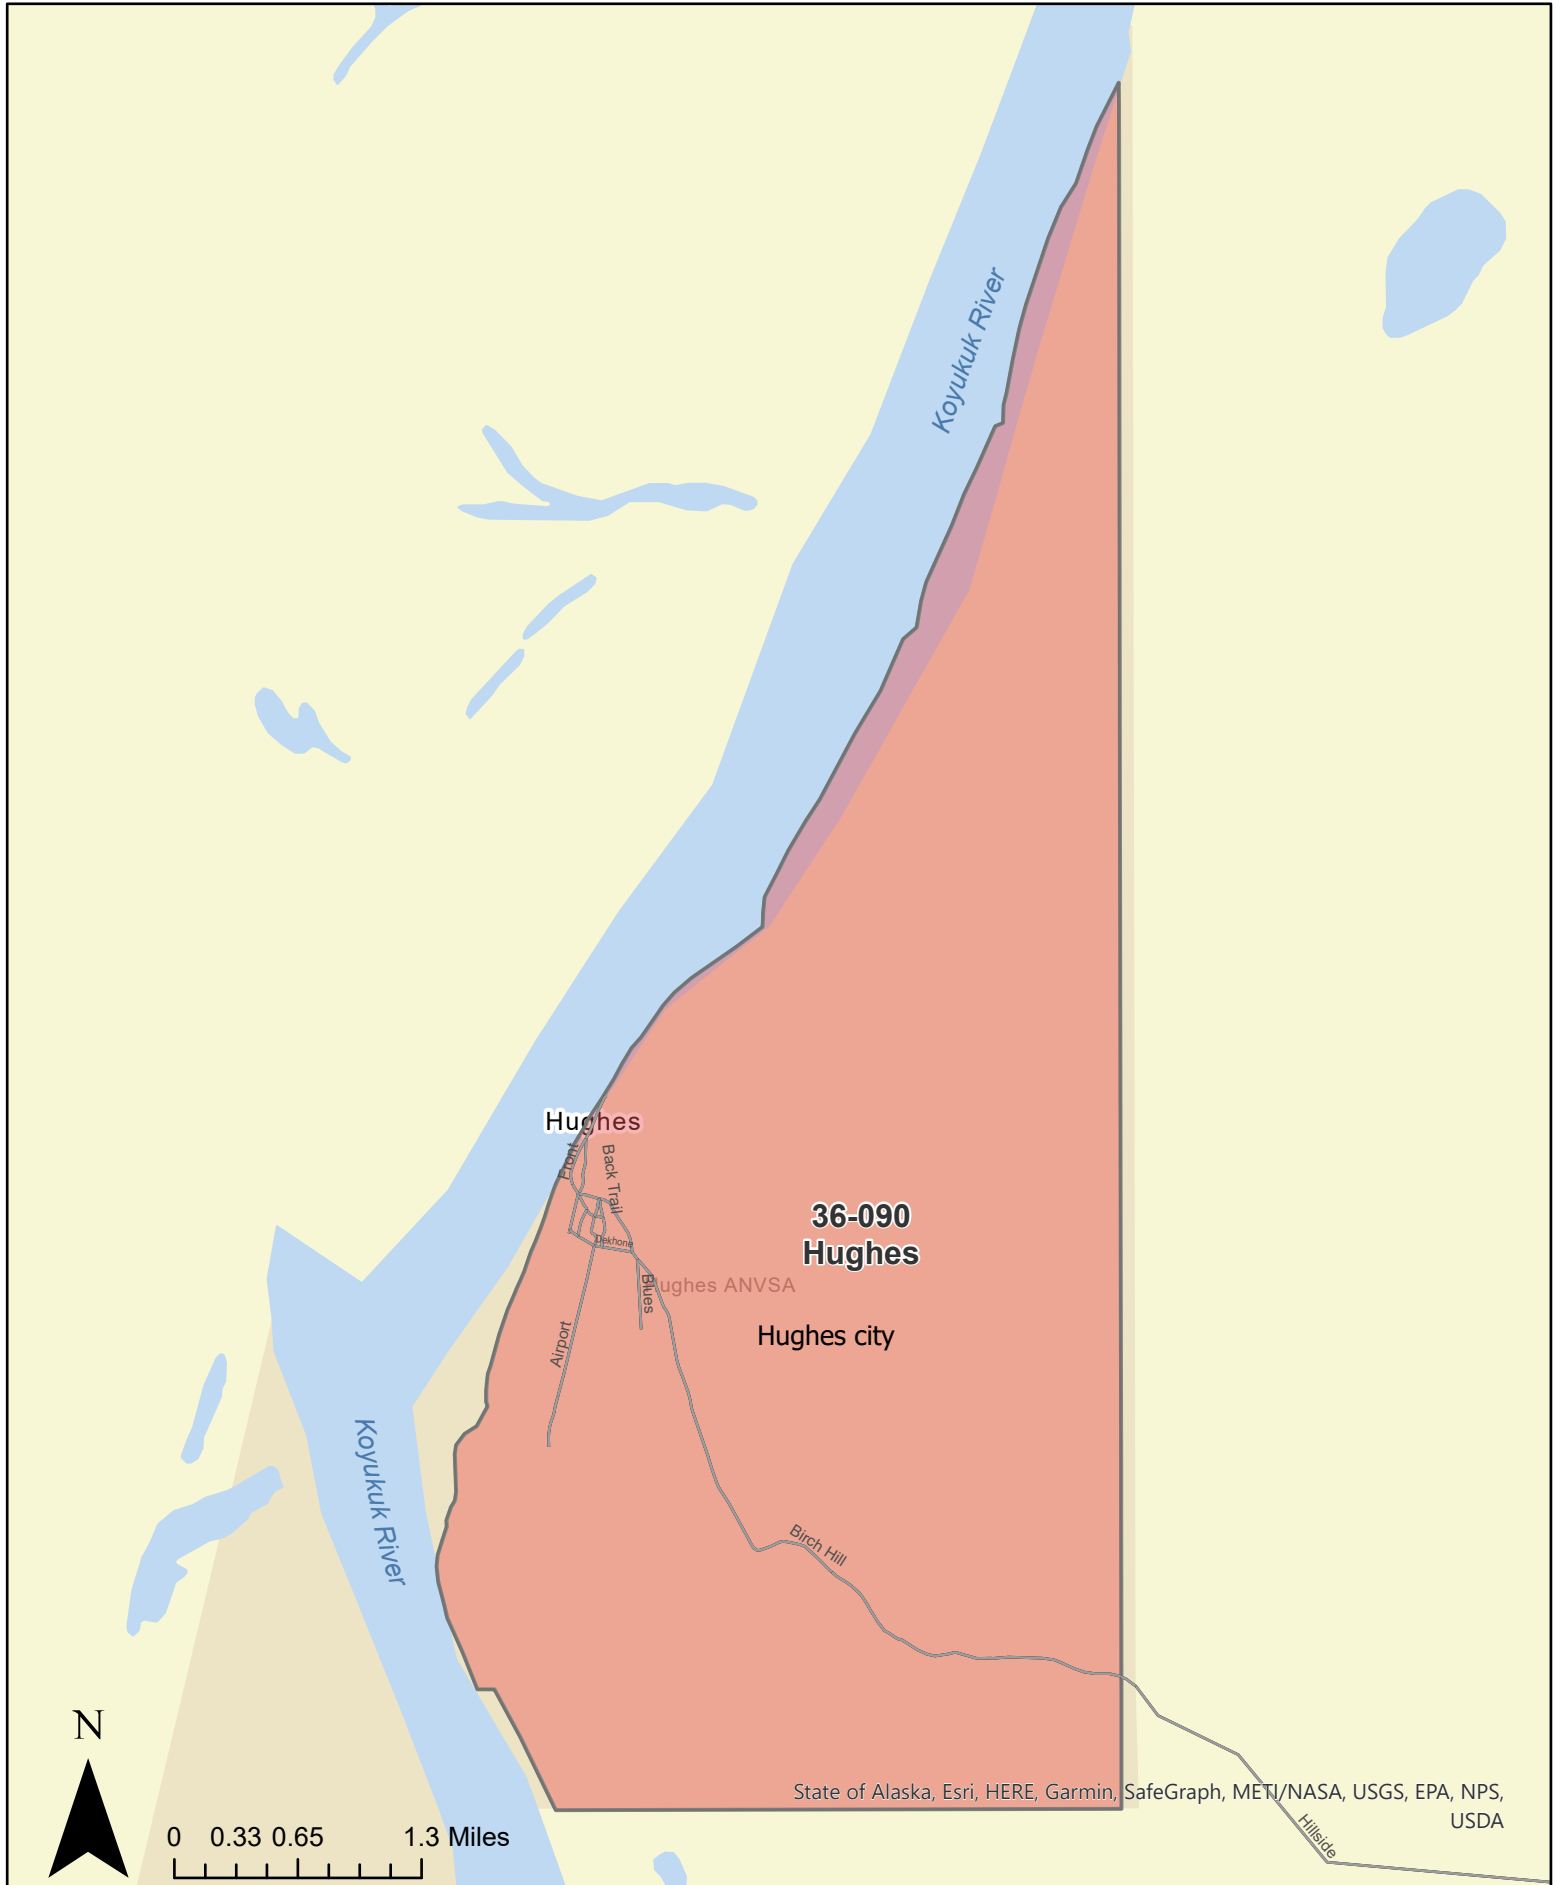

0 0.42 0.85 1.7 Miles

State of Alaska, Esri, HERE, Garmin, SafeGraph, METI/NASA, USGS, Bureau of Land Management, EPA, NPS, USDA

Delta CDP

45-APL-4

Precinct: 36-054 Deltana

May 15, 2023 Redistricting Plan

Precinct: 36-058 Dot Lake
May 15, 2023 Redistricting Plan

N

0 5 10 20 Miles

State of Alaska Esri, HERE, Garmin, FAO, NOAA, USGS, EPA, NPS

Central CDP

Precinct: 36-074 Galena
May 15, 2023 Redistricting Plan

Gakona CDP

Precinct: 36-090 Hughes
May 15, 2023 Redistricting Plan

Precinct: 36-138 Nulato
May 15, 2023 Redistricting Plan

Precinct: 36-142 Ruby
May 15, 2023 Redistricting Plan

Ruby city

Nowitna
National Wildlife
Refuge

36-142
Ruby

N

0 5 10 20 Miles

State of Alaska, Esri, HERE, Garmin, FAO, NOAA, USGS, EPA, NPS