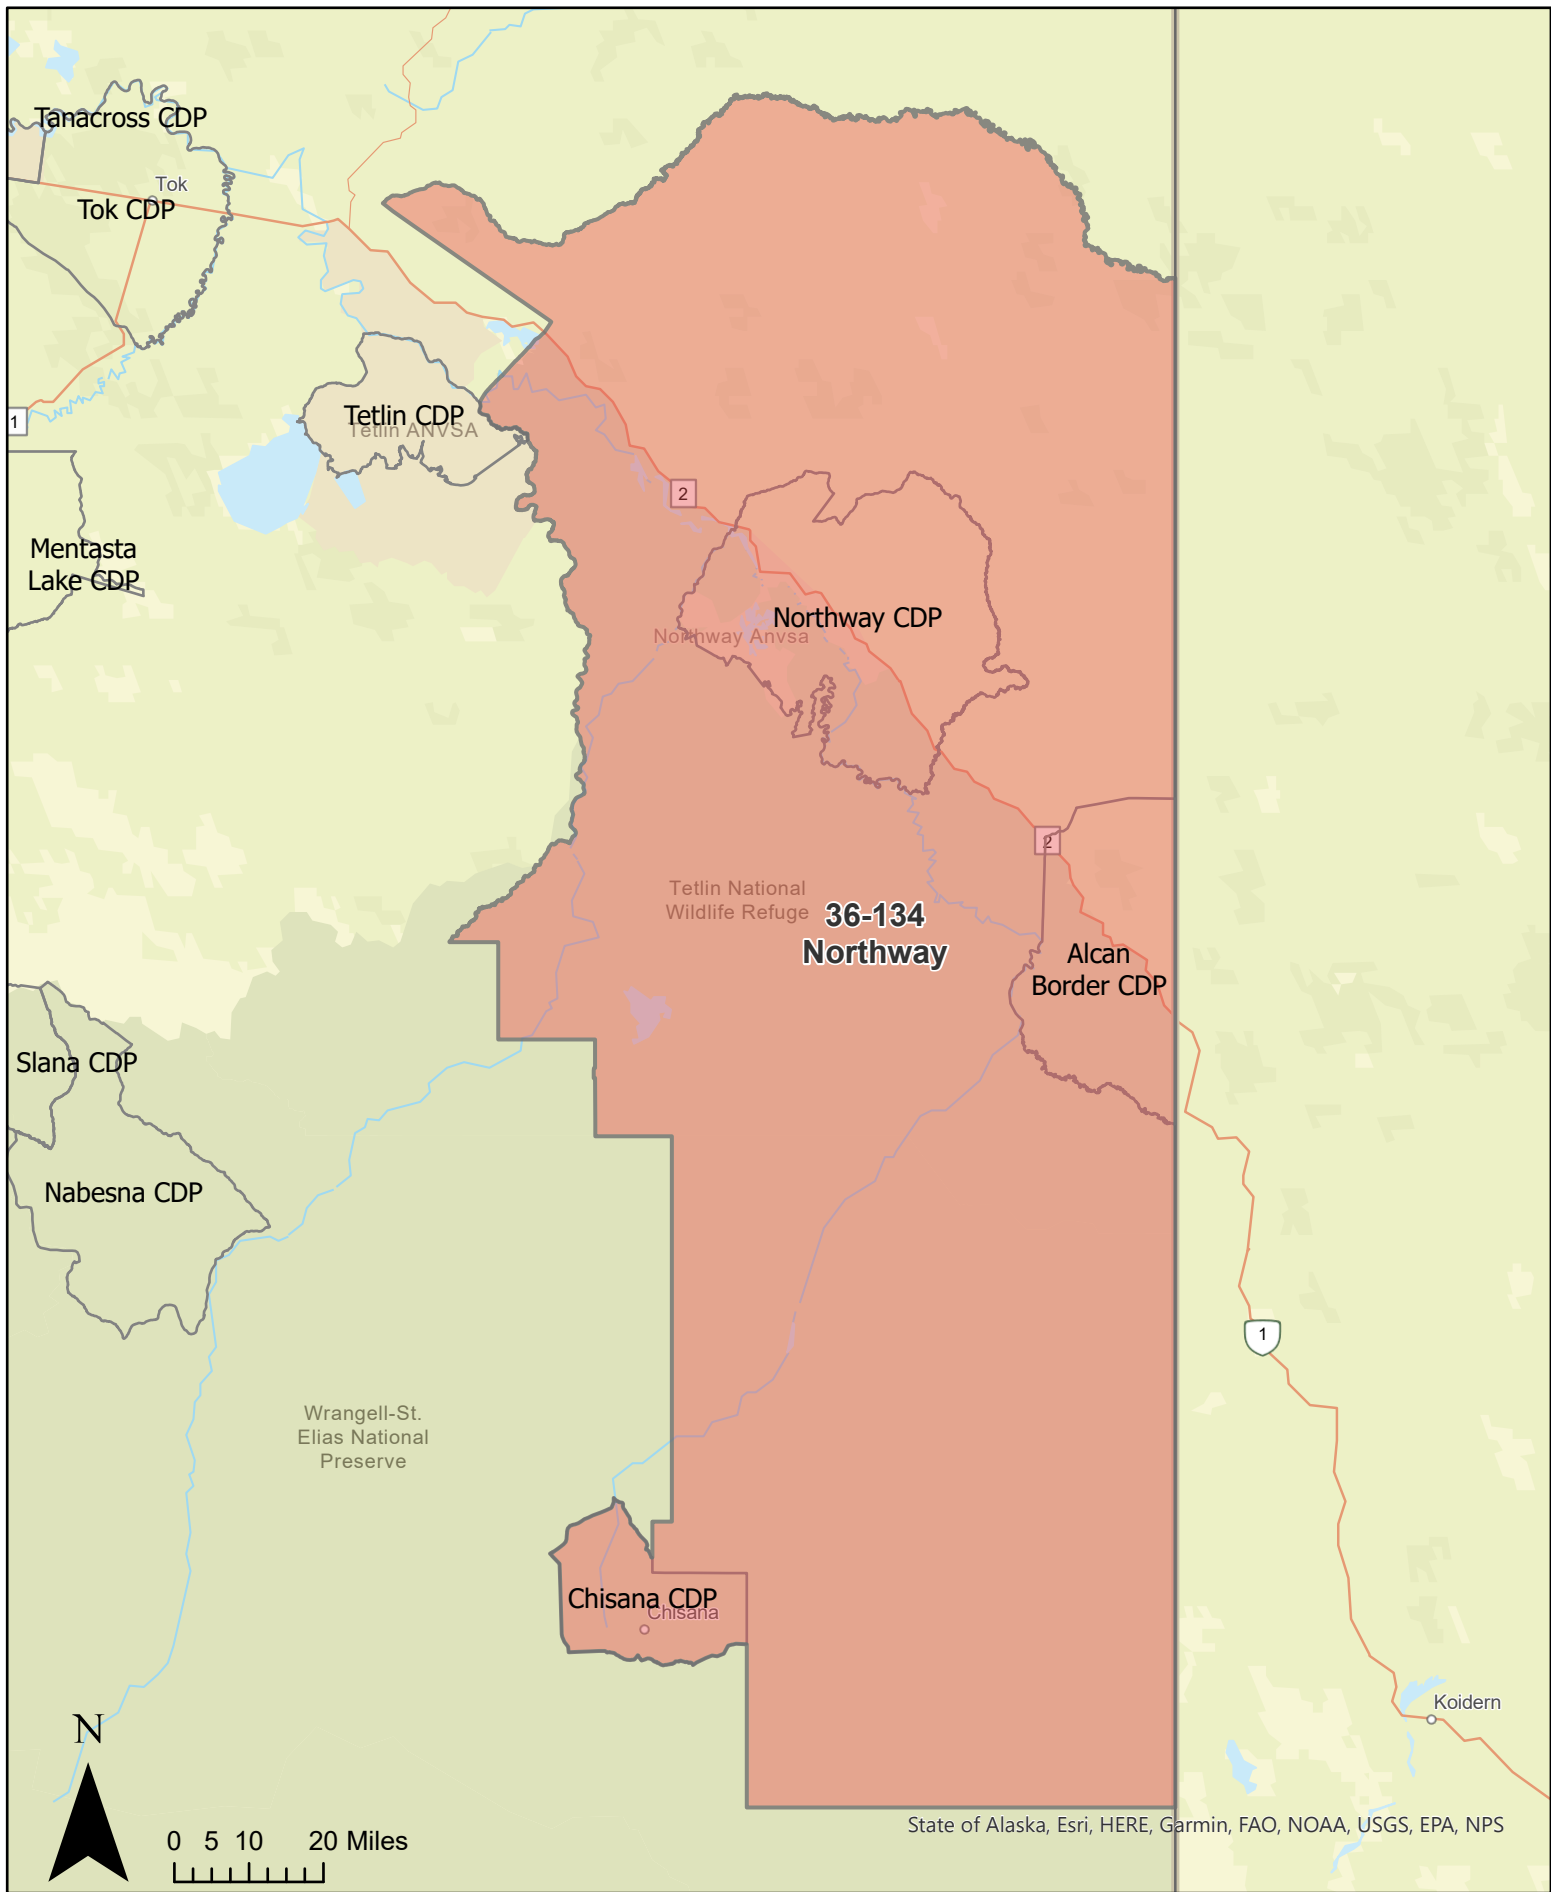

0 0.42 0.85 1.7 Miles

State of Alaska, Esri, HERE, Garmin, SafeGraph, METI/NASA, USGS, Bureau of Land Management, EPA, NPS, USDA

Delta CDP

45-APL-4

Precinct: 36-054 Deltana

May 15, 2023 Redistricting Plan

Precinct: 36-058 Dot Lake
May 15, 2023 Redistricting Plan

N

0 5 10 20 Miles

State of Alaska Esri, HERE, Garmin, FAO, NOAA, USGS, EPA, NPS

Central CDP

Precinct: 36-074 Galena
May 15, 2023 Redistricting Plan

Gakona CDP

Precinct: 36-090 Hughes
May 15, 2023 Redistricting Plan

Precinct: 36-138 Nulato
May 15, 2023 Redistricting Plan

Precinct: 36-142 Ruby
May 15, 2023 Redistricting Plan

Ruby city

Nowitna
National Wildlife
Refuge

36-142
Ruby

N

0 5 10 20 Miles

State of Alaska, Esri, HERE, Garmin, FAO, NOAA, USGS, EPA, NPS