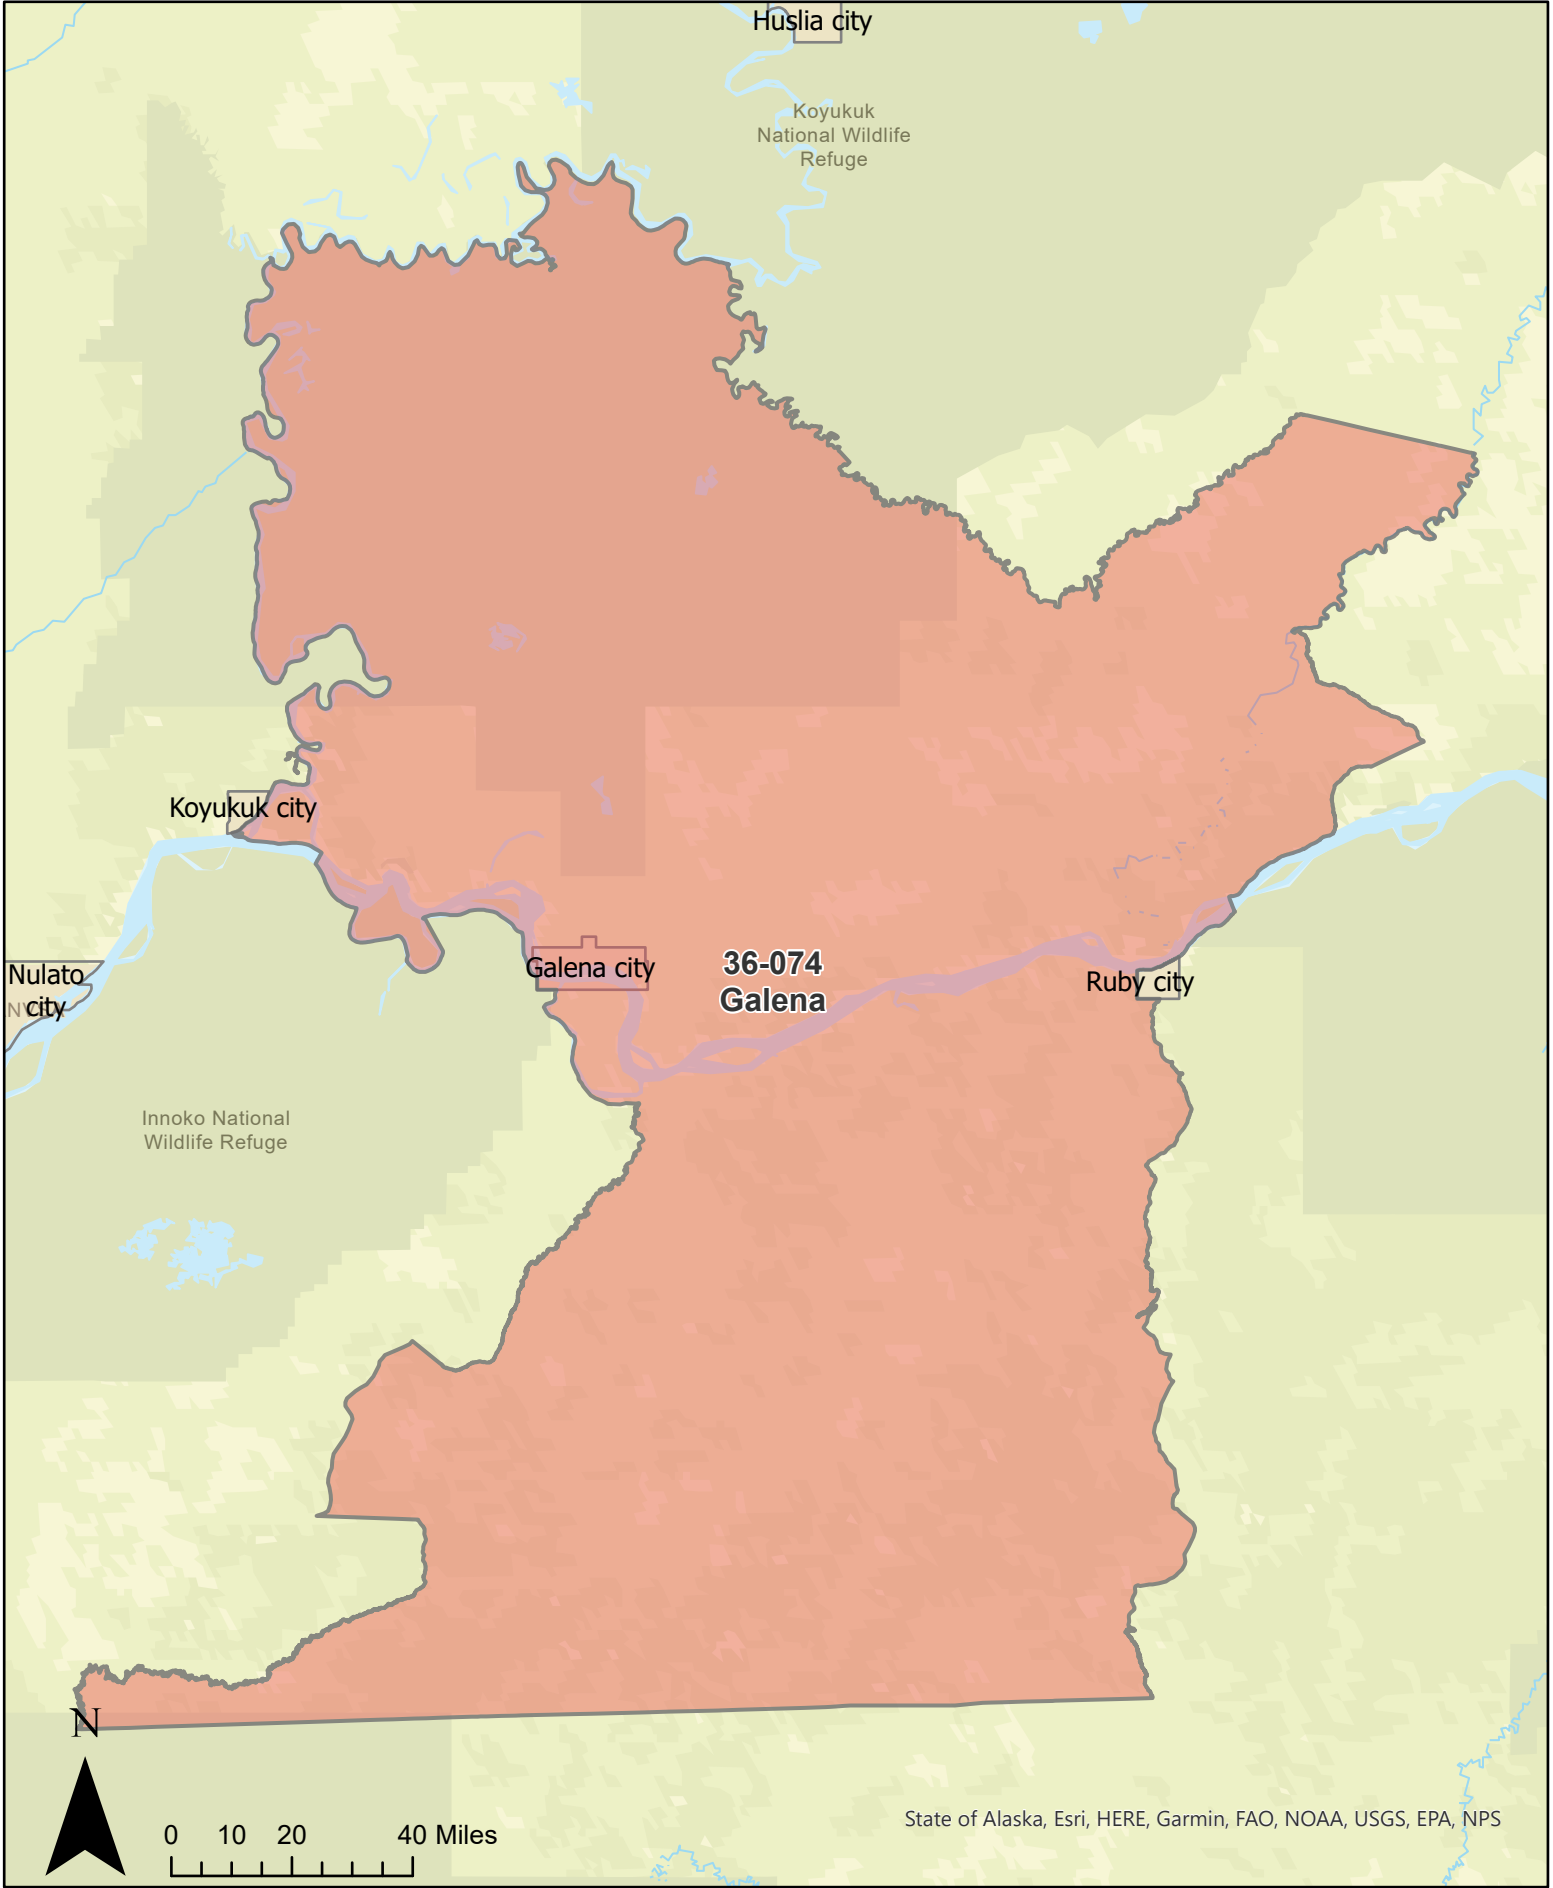

0 0.42 0.85 1.7 Miles

State of Alaska, Esri, HERE, Garmin, SafeGraph, METI/NASA, USGS, Bureau of Land Management, EPA, NPS, USDA

Delta CDP

45-APL-4

Precinct: 36-054 Deltana

May 15, 2023 Redistricting Plan

Precinct: 36-058 Dot Lake
May 15, 2023 Redistricting Plan

N

0 5 10 20 Miles

State of Alaska Esri, HERE, Garmin, FAO, NOAA, USGS, EPA, NPS

Central CDP

Precinct: 36-074 Galena
May 15, 2023 Redistricting Plan

Gakona CDP

Precinct: 36-090 Hughes
May 15, 2023 Redistricting Plan

Precinct: 36-138 Nulato
May 15, 2023 Redistricting Plan

Precinct: 36-142 Ruby
May 15, 2023 Redistricting Plan

Ruby city

Nowitna
National Wildlife
Refuge

36-142
Ruby

N

0 5 10 20 Miles

State of Alaska, Esri, HERE, Garmin, FAO, NOAA, USGS, EPA, NPS