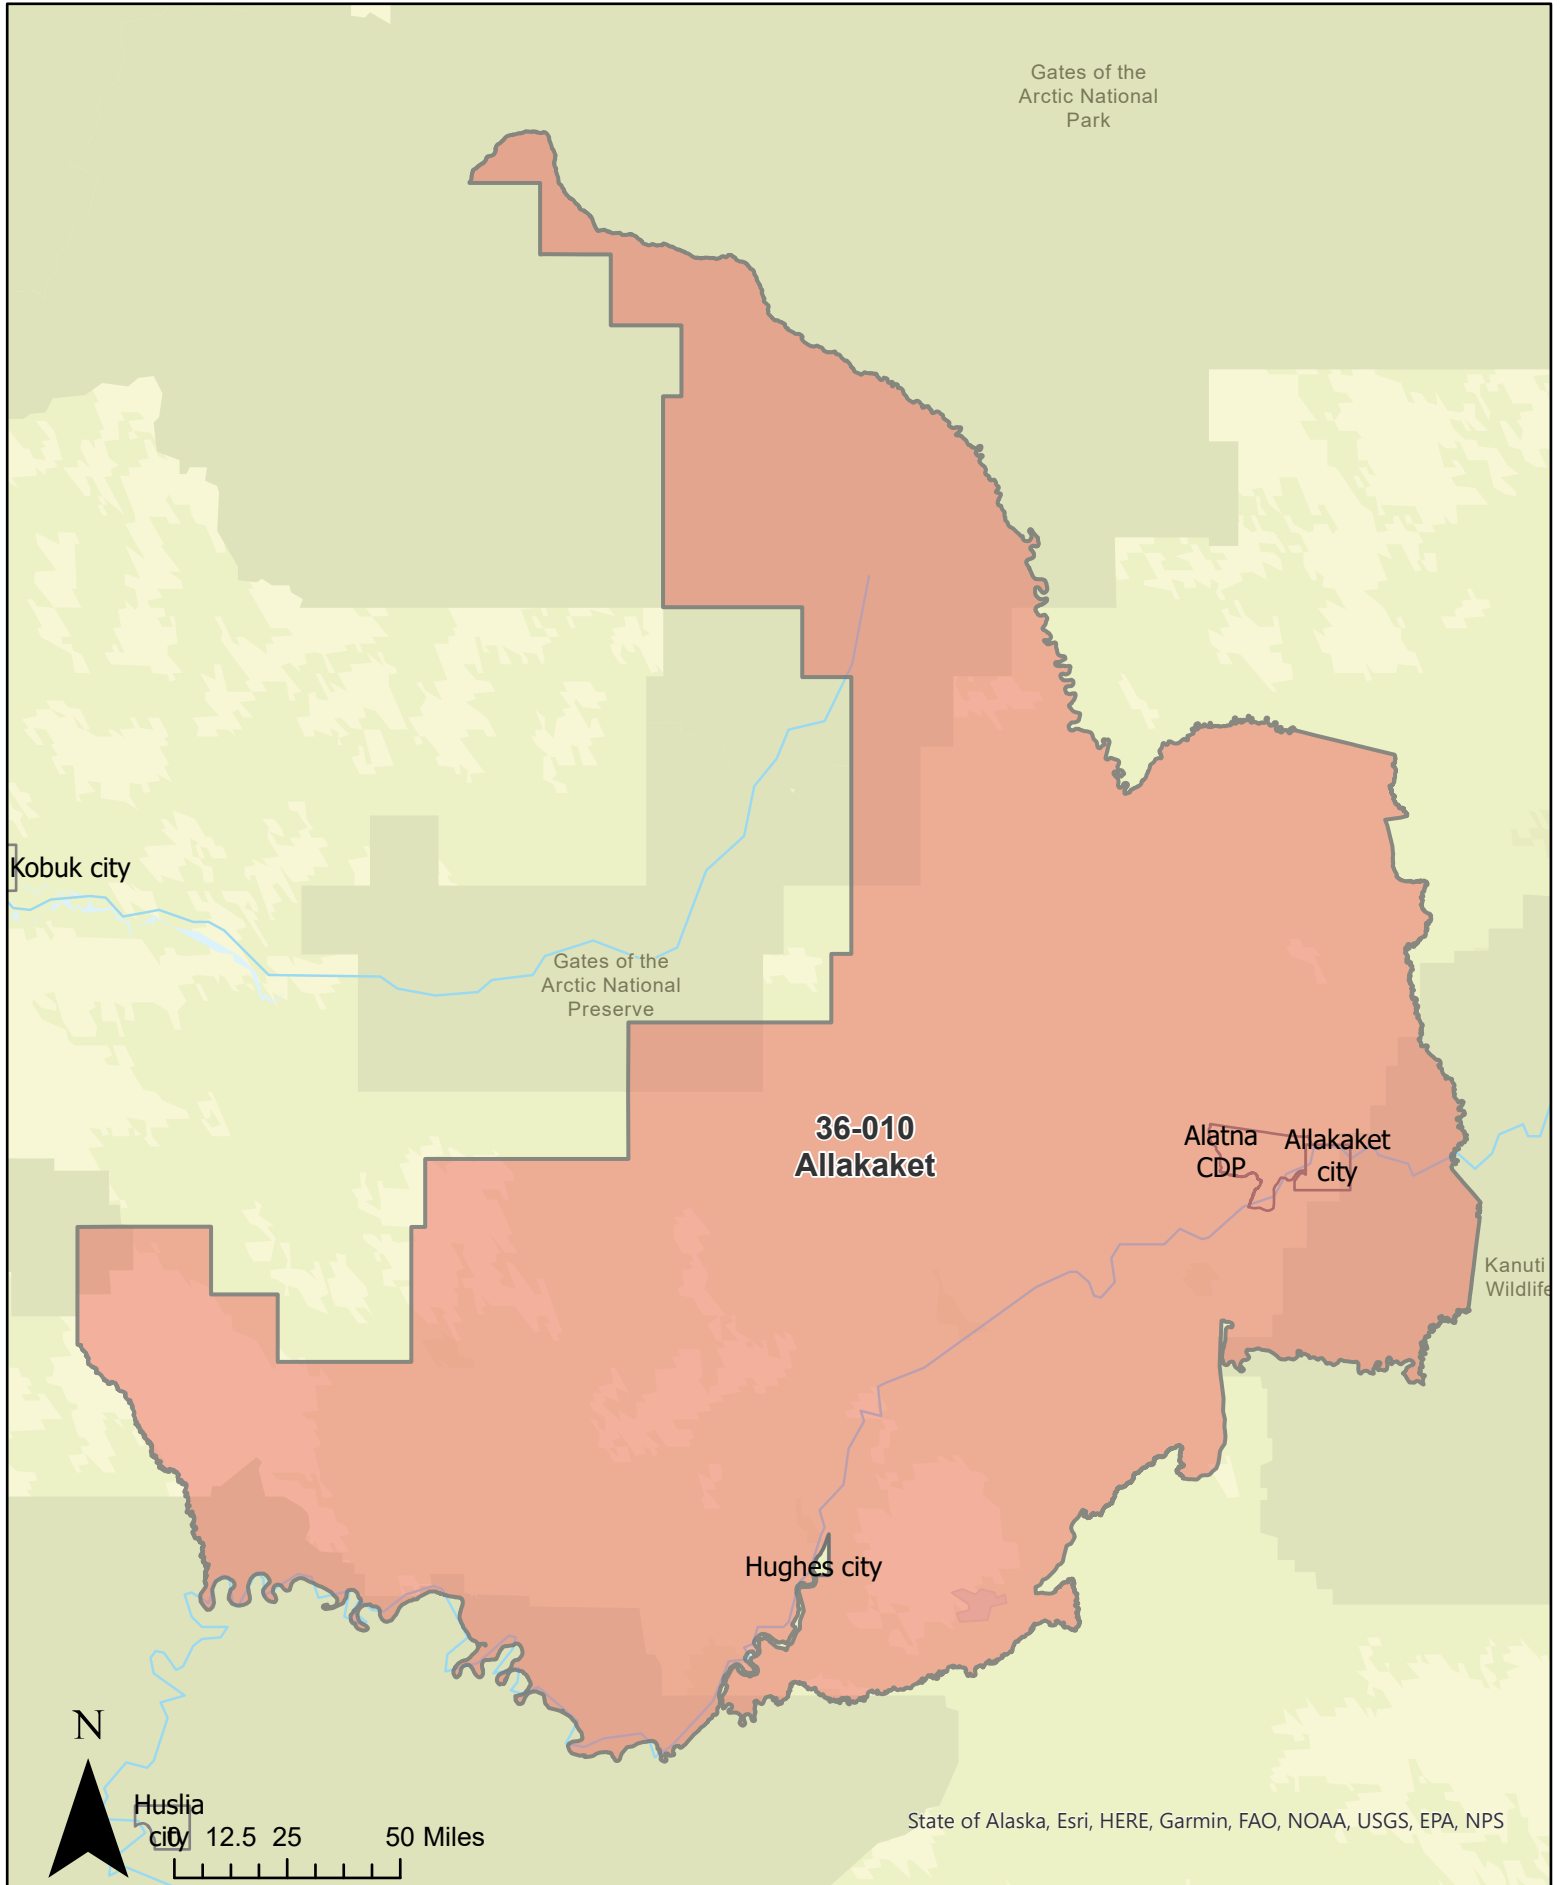

Precinct: 36-010 Allakaket
May 15, 2023 Redistricting Plan

Precinct: 36-014 Anvik
May 15, 2023 Redistricting Plan

Precinct: 36-018 Arctic Village
May 15, 2023 Redistricting Plan

Circle CDP

**36-034
Central**

Central CDP

Mastodon Dome
Pyramid Creek

0 2.25 4.5 9 Miles

State of Alaska, Esri, HERE, Garmin, SafeGraph, FAO, METI/NASA, USGS, Bureau of Land Management, EPA, NPS

Bulenberg

Precinct: 36-050 Delta Junction
 May 15, 2023 Redistricting Plan

0 0.42 0.85 1.7 Miles

State of Alaska, Esri, HERE, Garmin, SafeGraph, METI/NASA, USGS, Bureau of Land Management, EPA, NPS, USDA

Delta CDP

45-APL-4

Precinct: 36-054 Deltana

May 15, 2023 Redistricting Plan

Precinct: 36-058 Dot Lake
May 15, 2023 Redistricting Plan

N

0 5 10 20 Miles

State of Alaska Esri, HERE, Garmin, FAO, NOAA, USGS, EPA, NPS

Central CDP

Precinct: 36-074 Galena
May 15, 2023 Redistricting Plan

Gakona CDP

Precinct: 36-090 Hughes
May 15, 2023 Redistricting Plan