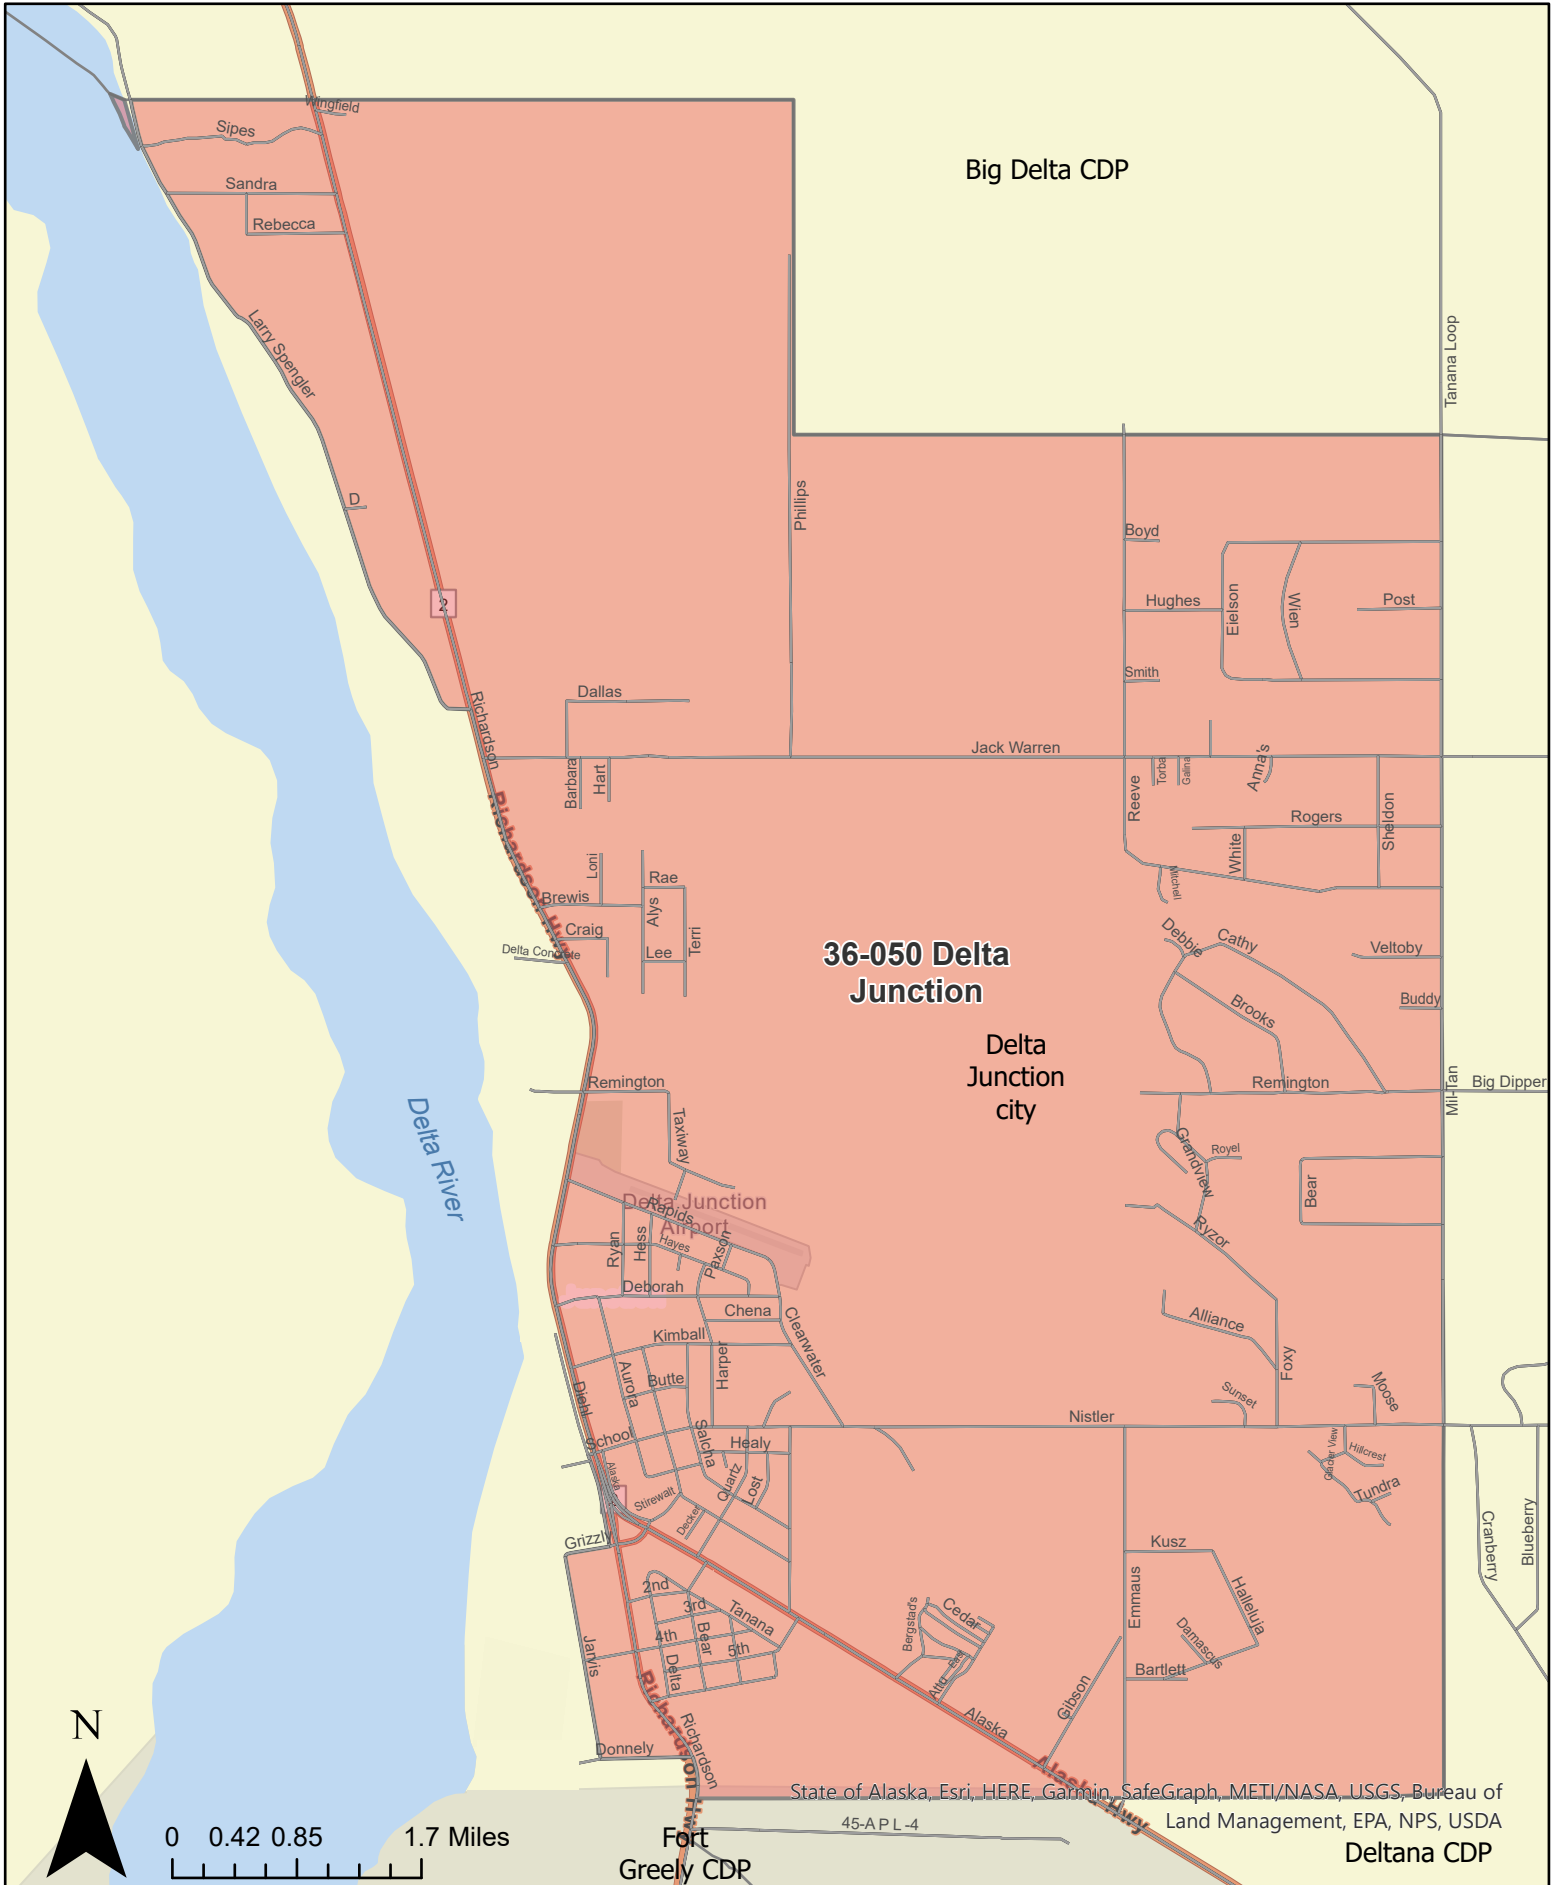

Precinct: 36-010 Allakaket
May 15, 2023 Redistricting Plan

Precinct: 36-014 Anvik
May 15, 2023 Redistricting Plan

Precinct: 36-018 Arctic Village
May 15, 2023 Redistricting Plan

Circle CDP

**36-034
Central**

Central CDP

Mastodon Dome
Pyramid Creek

0 2.25 4.5 9 Miles

State of Alaska, Esri, HERE, Garmin, SafeGraph, FAO, METI/NASA, USGS, Bureau of Land Management, EPA, NPS

Bulenberg

Precinct: 36-050 Delta Junction
 May 15, 2023 Redistricting Plan

0 0.42 0.85 1.7 Miles

State of Alaska, Esri, HERE, Garmin, SafeGraph, METI/NASA, USGS, Bureau of Land Management, EPA, NPS, USDA

Delta CDP

45-APL-4

Precinct: 36-054 Deltana

May 15, 2023 Redistricting Plan

Precinct: 36-058 Dot Lake
May 15, 2023 Redistricting Plan

N

0 5 10 20 Miles

State of Alaska Esri, HERE, Garmin, FAO, NOAA, USGS, EPA, NPS

Central CDP

Precinct: 36-074 Galena
May 15, 2023 Redistricting Plan

Gakona CDP

Precinct: 36-090 Hughes
May 15, 2023 Redistricting Plan