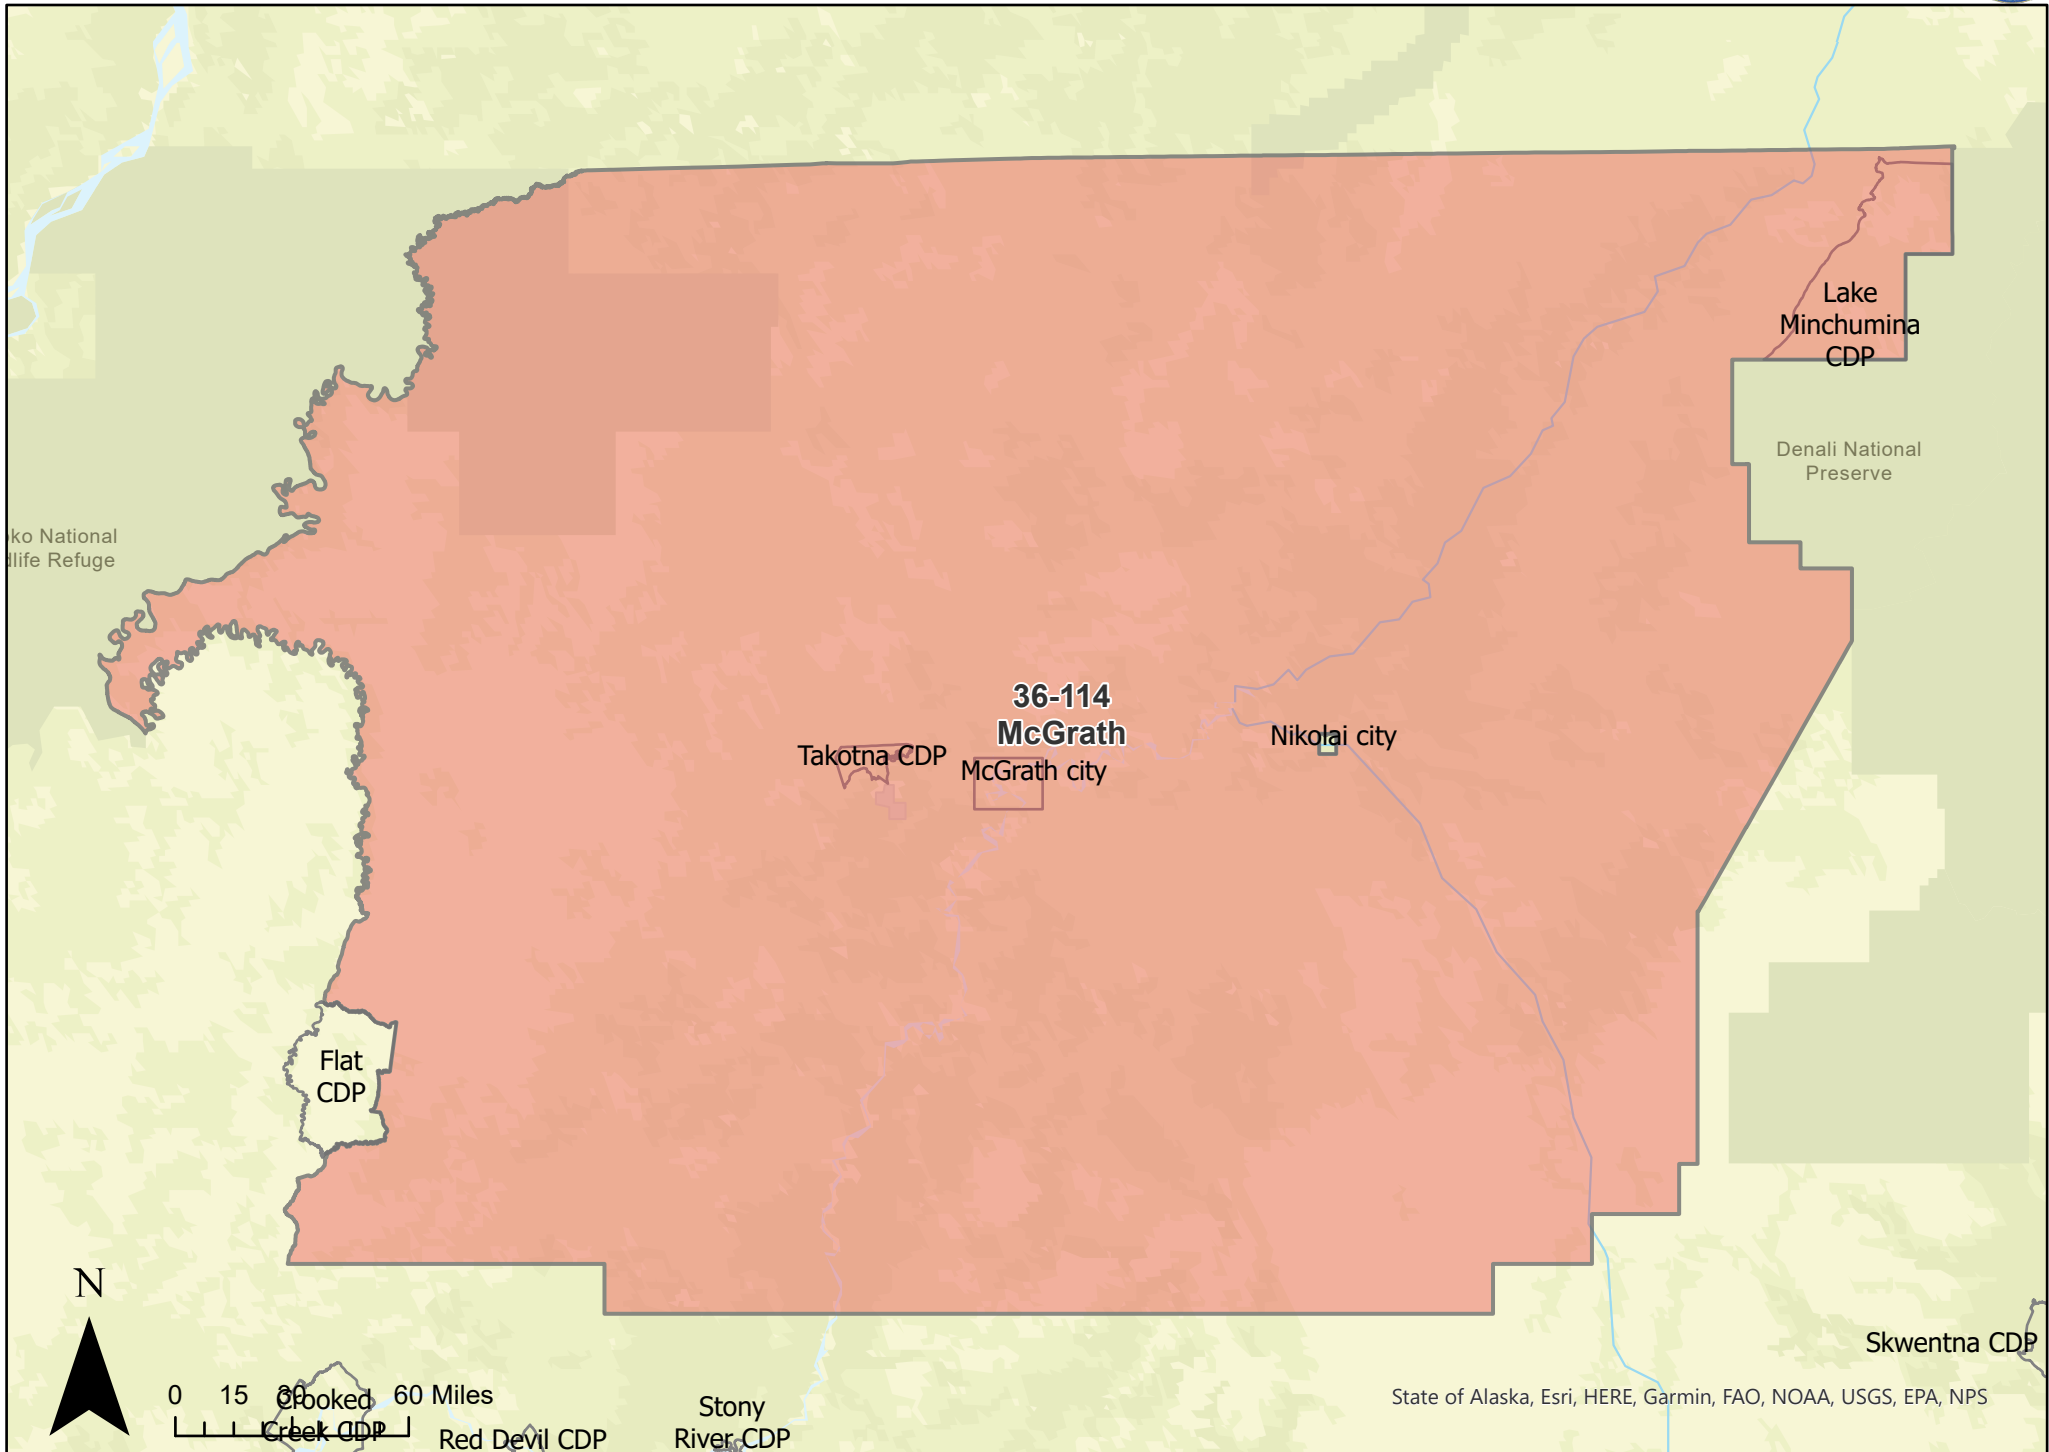

0 0.42 0.85 1.7 Miles

State of Alaska, Esri, HERE, Garmin, SafeGraph, METI/NASA, USGS, Bureau of Land Management, EPA, NPS, USDA

Delta CDP

45-APL-4

Precinct: 36-054 Deltana

May 15, 2023 Redistricting Plan

Precinct: 36-058 Dot Lake
May 15, 2023 Redistricting Plan

N

0 5 10 20 Miles

State of Alaska Esri, HERE, Garmin, FAO, NOAA, USGS, EPA, NPS

Central CDP

Precinct: 36-074 Galena
May 15, 2023 Redistricting Plan

Gakona CDP

Precinct: 36-090 Hughes
May 15, 2023 Redistricting Plan

Precinct: 36-098 Kaltag

May 15, 2023 Redistricting Plan

Precinct: 36-118 Mentasta

May 15, 2023 Redistricting Plan

Precinct: 36-130 Nikolai
May 15, 2023 Redistricting Plan

Precinct: 36-134 Northway

May 15, 2023 Redistricting Plan

Precinct: 36-138 Nulato
May 15, 2023 Redistricting Plan

Precinct: 36-142 Ruby
May 15, 2023 Redistricting Plan

Ruby city

Nowitna
National Wildlife
Refuge

36-142
Ruby

N

0 5 10 20 Miles

State of Alaska, Esri, HERE, Garmin, FAO, NOAA, USGS, EPA, NPS