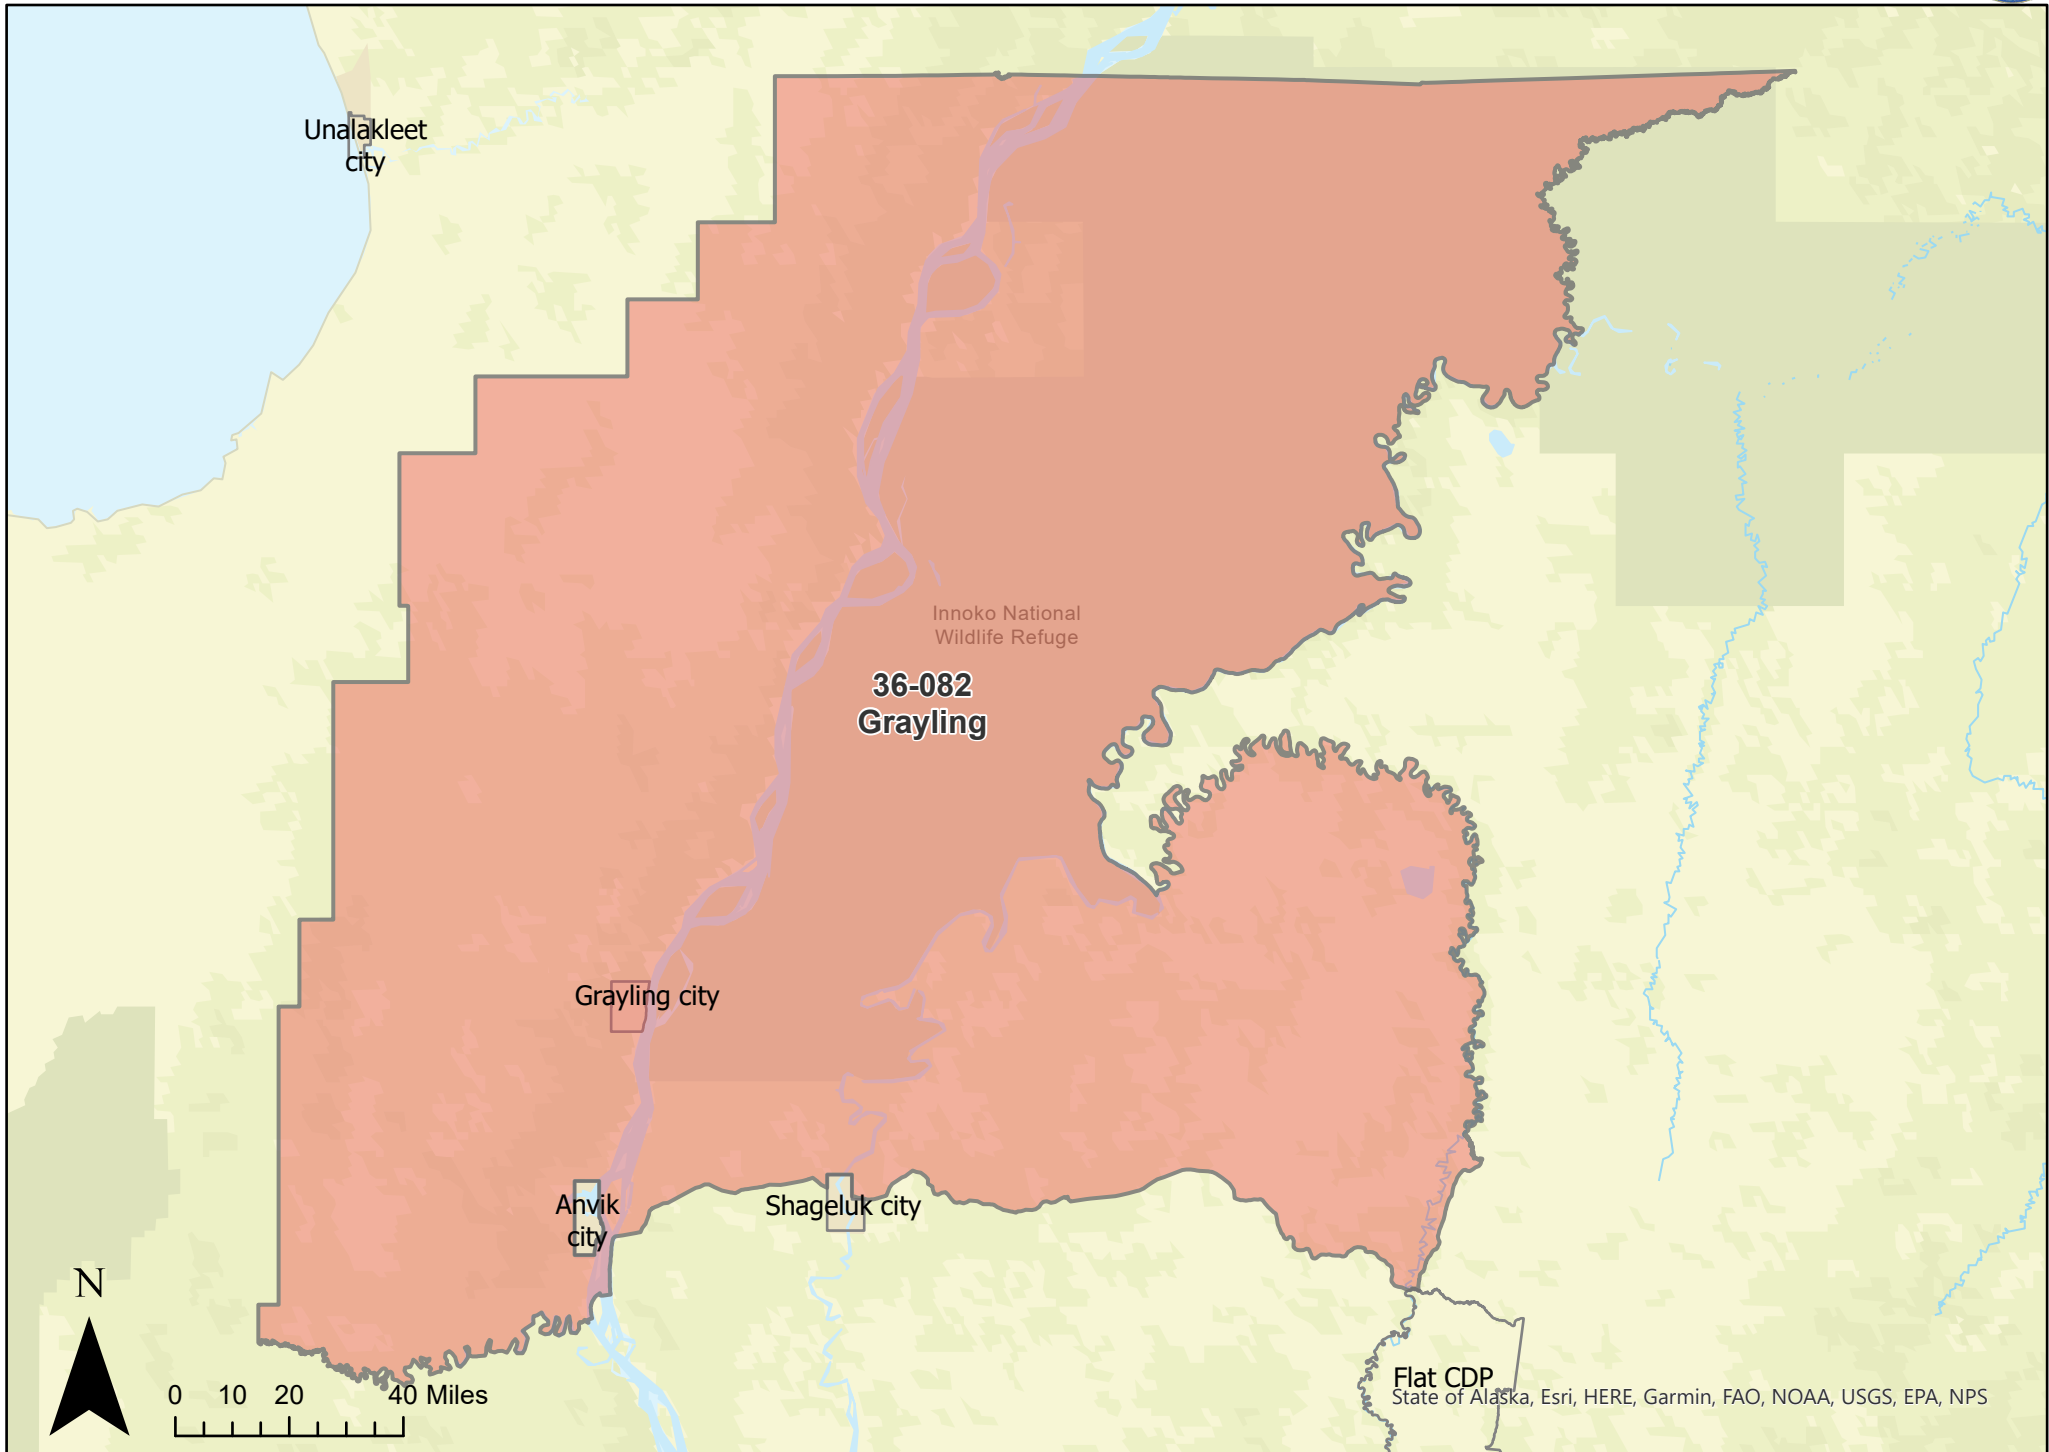

N

0 5 10 20 Miles

State of Alaska Esri, HERE, Garmin, FAO, NOAA, USGS, EPA, NPS

Central CDP

Precinct: 36-074 Galena
May 15, 2023 Redistricting Plan

Gakona CDP

Precinct: 36-090 Hughes
May 15, 2023 Redistricting Plan

Precinct: 36-138 Nulato
May 15, 2023 Redistricting Plan

Precinct: 36-142 Ruby
May 15, 2023 Redistricting Plan

Ruby city

Nowitna
National Wildlife
Refuge

36-142
Ruby

N

0 5 10 20 Miles

State of Alaska, Esri, HERE, Garmin, FAO, NOAA, USGS, EPA, NPS