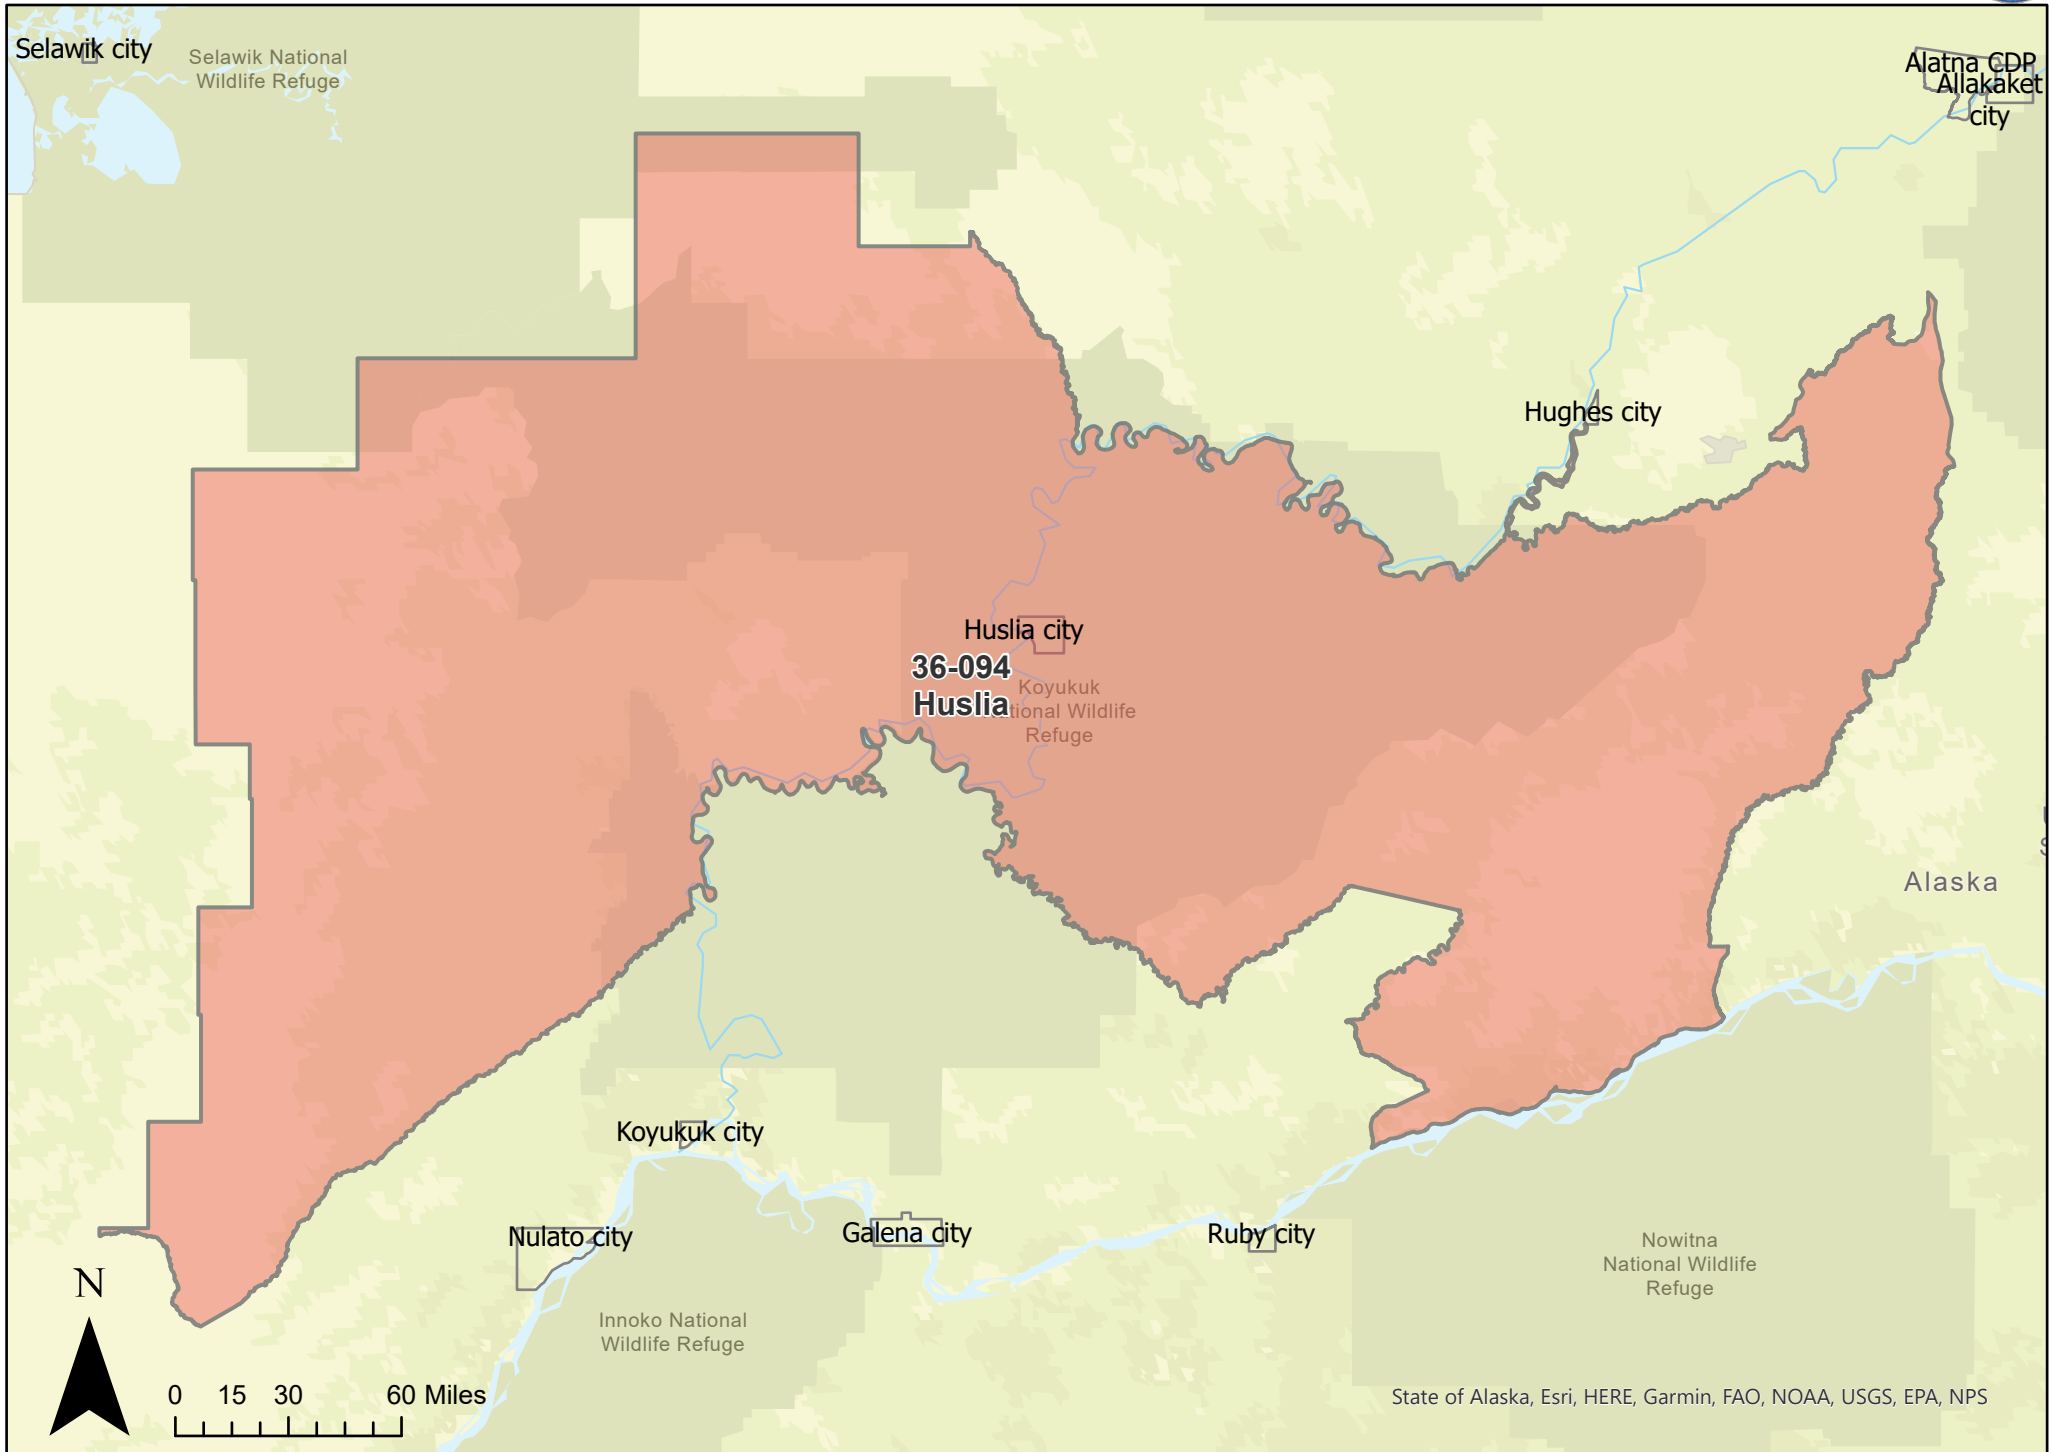

0 0.42 0.85 1.7 Miles

State of Alaska, Esri, HERE, Garmin, SafeGraph, METI/NASA, USGS, Bureau of Land Management, EPA, NPS, USDA

Delta CDP

45-APL-4

Precinct: 36-054 Deltana

May 15, 2023 Redistricting Plan

Precinct: 36-058 Dot Lake
May 15, 2023 Redistricting Plan

N

0 5 10 20 Miles

State of Alaska Esri, HERE, Garmin, FAO, NOAA, USGS, EPA, NPS

Central CDP

Precinct: 36-074 Galena
May 15, 2023 Redistricting Plan

Gakona CDP

Precinct: 36-090 Hughes
May 15, 2023 Redistricting Plan

Precinct: 36-138 Nulato
May 15, 2023 Redistricting Plan

Precinct: 36-142 Ruby
May 15, 2023 Redistricting Plan

Ruby city

Nowitna
National Wildlife
Refuge

36-142
Ruby

N

0 5 10 20 Miles

State of Alaska, Esri, HERE, Garmin, FAO, NOAA, USGS, EPA, NPS