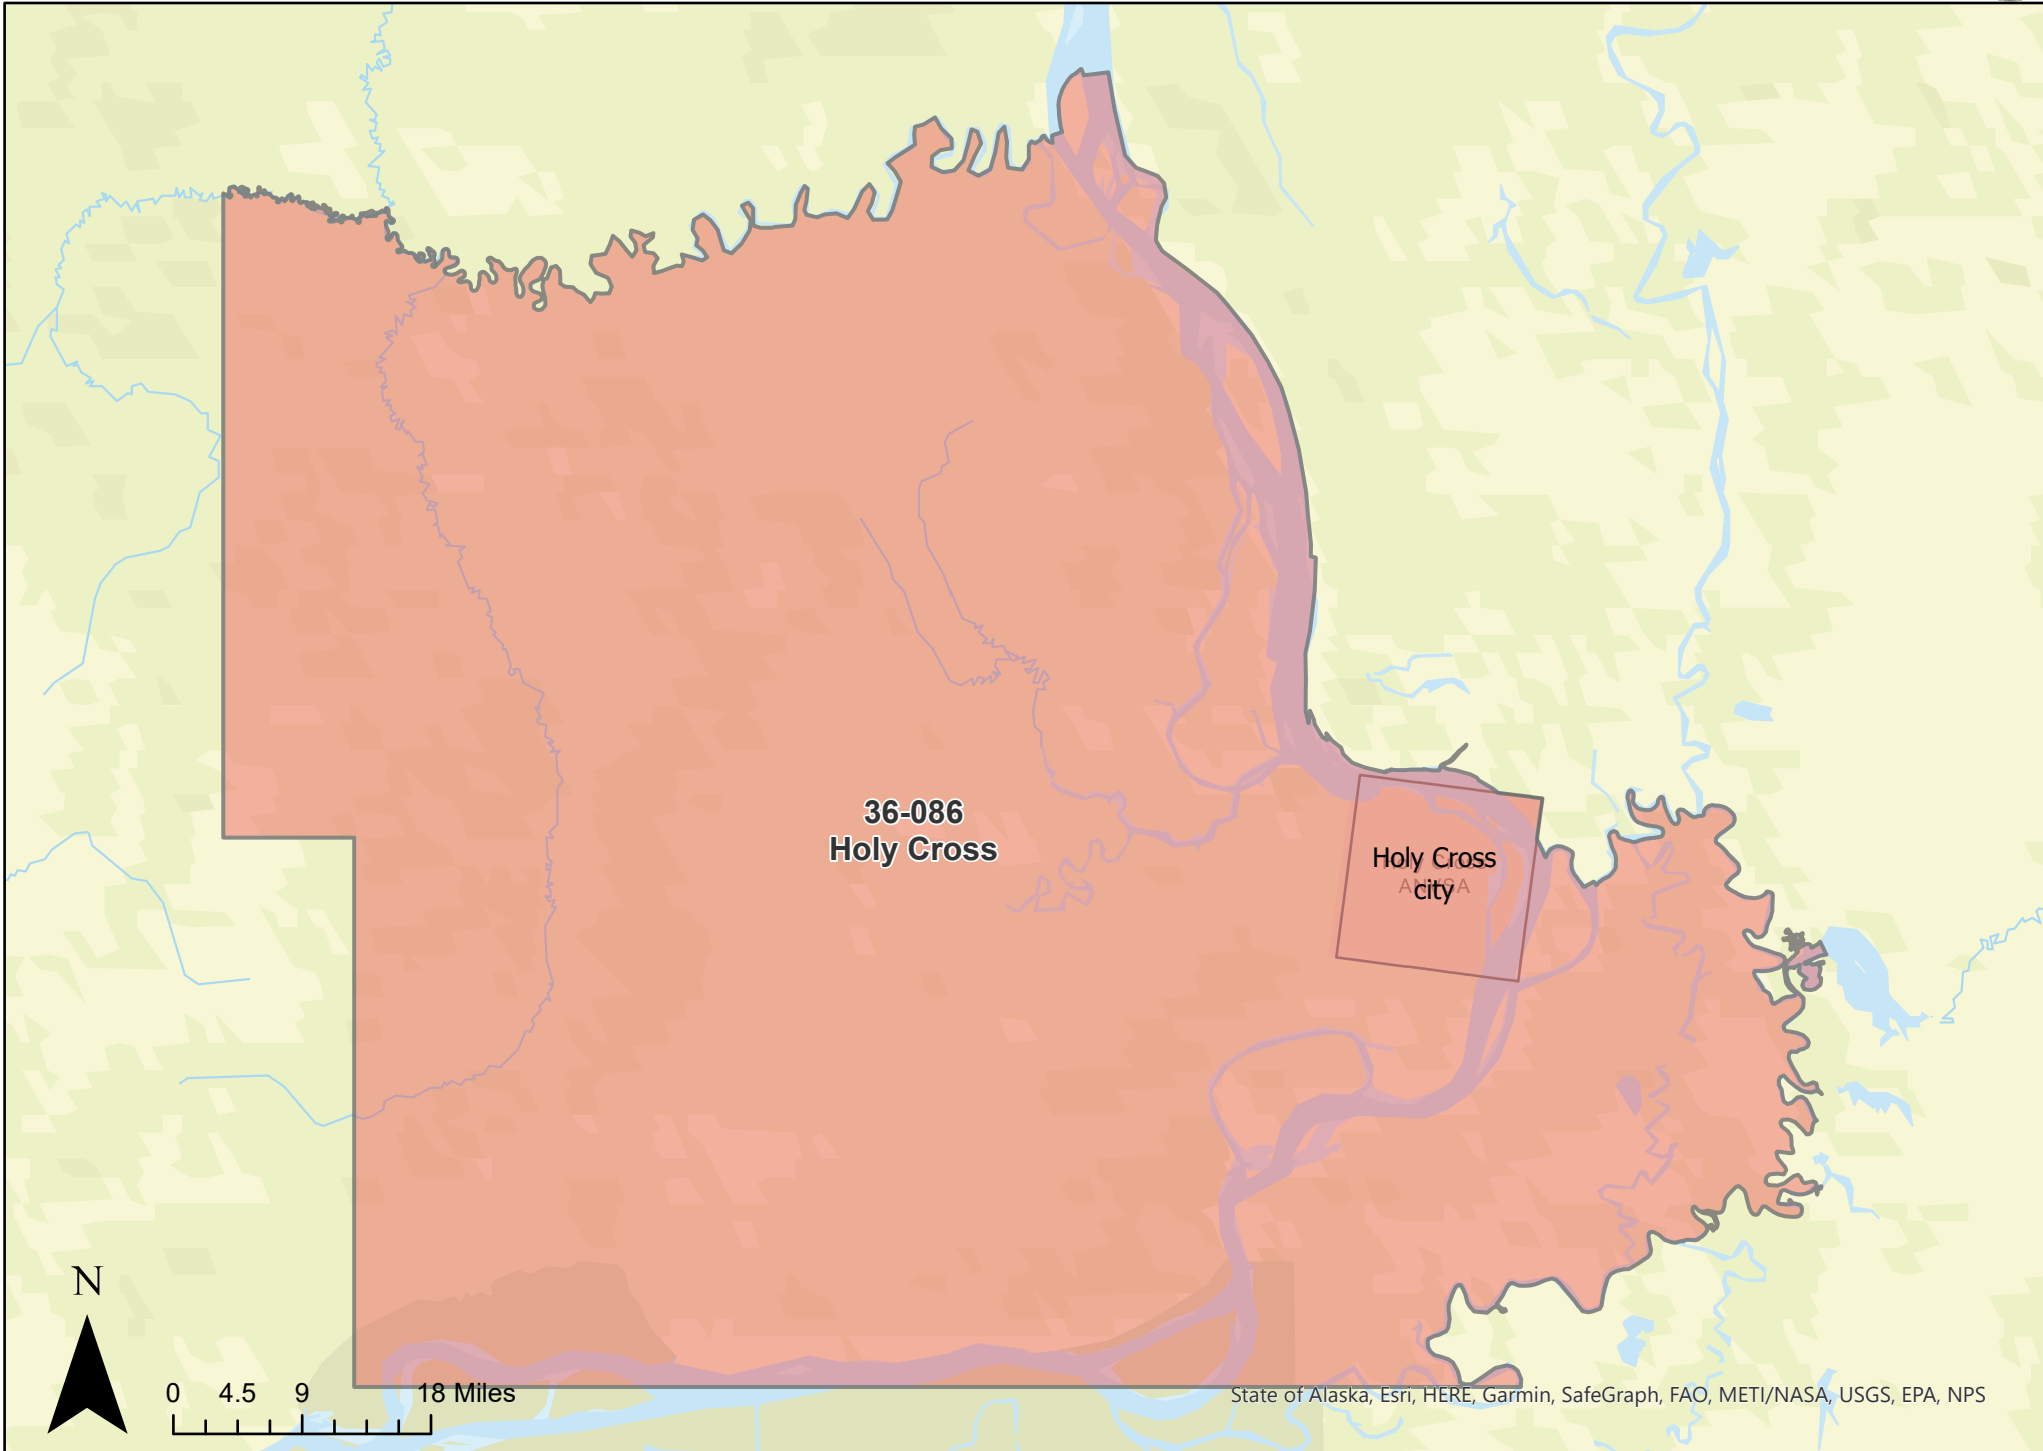

0 0.42 0.85 1.7 Miles

State of Alaska, Esri, HERE, Garmin, SafeGraph, METI/NASA, USGS, Bureau of Land Management, EPA, NPS, USDA

Delta CDP

45-APL-4

Precinct: 36-054 Deltana

May 15, 2023 Redistricting Plan

Precinct: 36-058 Dot Lake
May 15, 2023 Redistricting Plan

N

0 5 10 20 Miles

State of Alaska Esri, HERE, Garmin, FAO, NOAA, USGS, EPA, NPS

Central CDP

Precinct: 36-074 Galena
May 15, 2023 Redistricting Plan

Gakona CDP

Precinct: 36-090 Hughes
May 15, 2023 Redistricting Plan

Precinct: 36-138 Nulato
May 15, 2023 Redistricting Plan

Precinct: 36-142 Ruby
May 15, 2023 Redistricting Plan

Ruby city

Nowitna
National Wildlife
Refuge

36-142
Ruby

N

0 5 10 20 Miles

State of Alaska, Esri, HERE, Garmin, FAO, NOAA, USGS, EPA, NPS