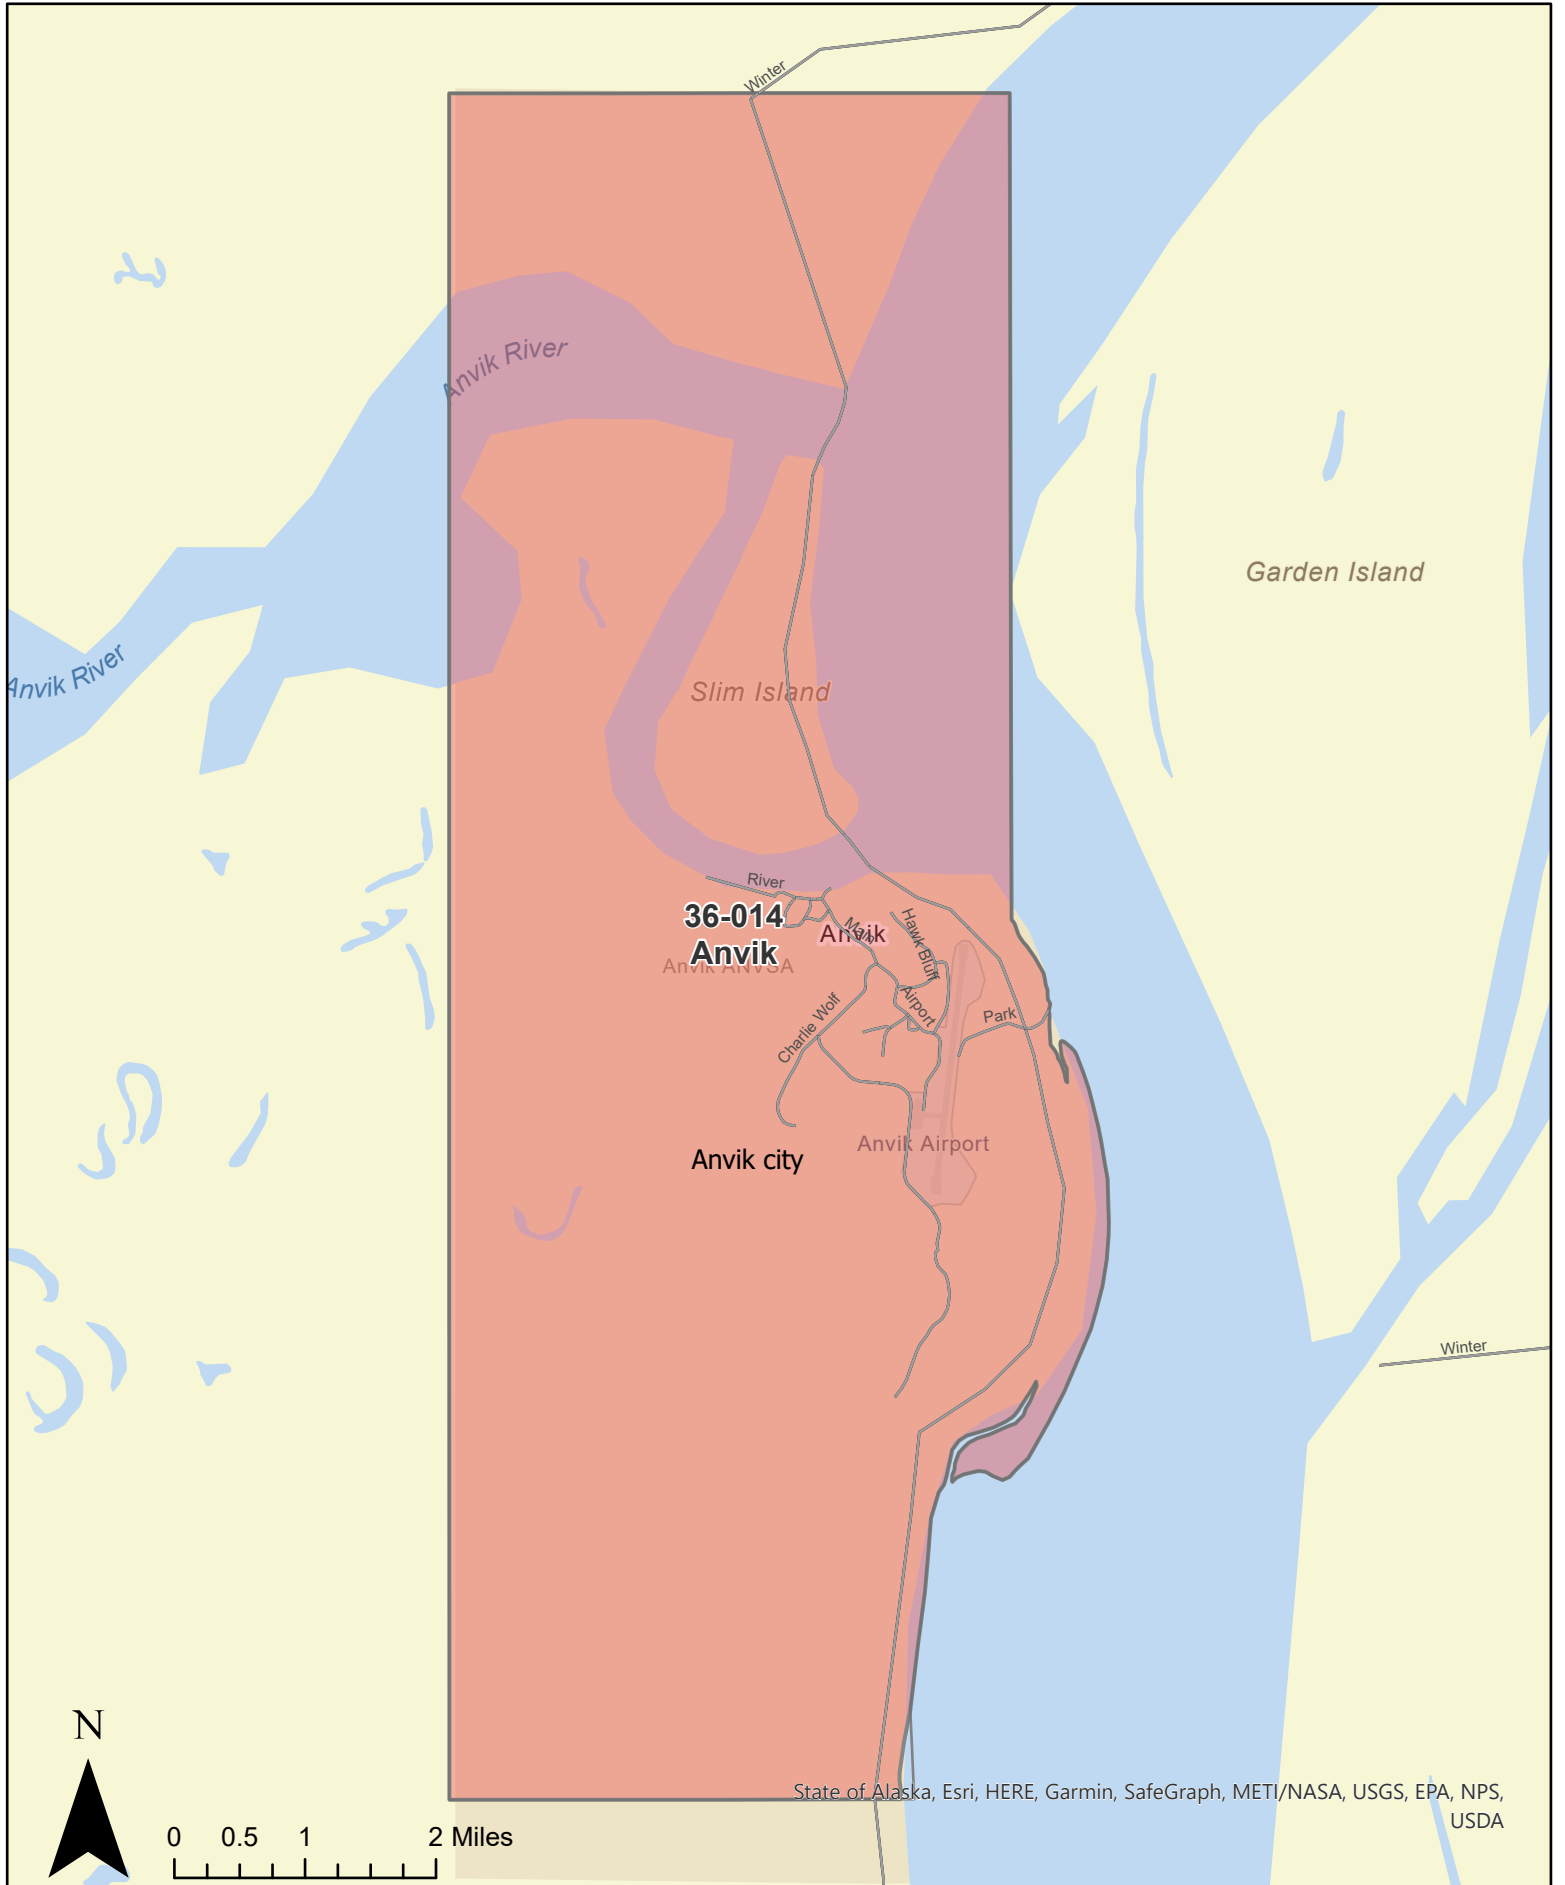

Precinct: 36-010 Allakaket
May 15, 2023 Redistricting Plan

Precinct: 36-014 Anvik
May 15, 2023 Redistricting Plan

Precinct: 36-018 Arctic Village
May 15, 2023 Redistricting Plan

Circle CDP

**36-034
Central**

Central CDP

Mastodon Dome
Pyramid Creek

0 2.25 4.5 9 Miles

State of Alaska, Esri, HERE, Garmin, SafeGraph, FAO, METI/NASA, USGS, Bureau of Land Management, EPA, NPS

Bulenberg

Precinct: 36-050 Delta Junction
 May 15, 2023 Redistricting Plan

0 0.42 0.85 1.7 Miles

State of Alaska, Esri, HERE, Garmin, SafeGraph, METI/NASA, USGS, Bureau of Land Management, EPA, NPS, USDA

Delta CDP

45-APL-4

Precinct: 36-054 Deltana

May 15, 2023 Redistricting Plan

Precinct: 36-058 Dot Lake
May 15, 2023 Redistricting Plan

N

0 5 10 20 Miles

State of Alaska Esri, HERE, Garmin, FAO, NOAA, USGS, EPA, NPS

Central CDP

Precinct: 36-074 Galena
May 15, 2023 Redistricting Plan

Gakona CDP

Precinct: 36-090 Hughes
May 15, 2023 Redistricting Plan