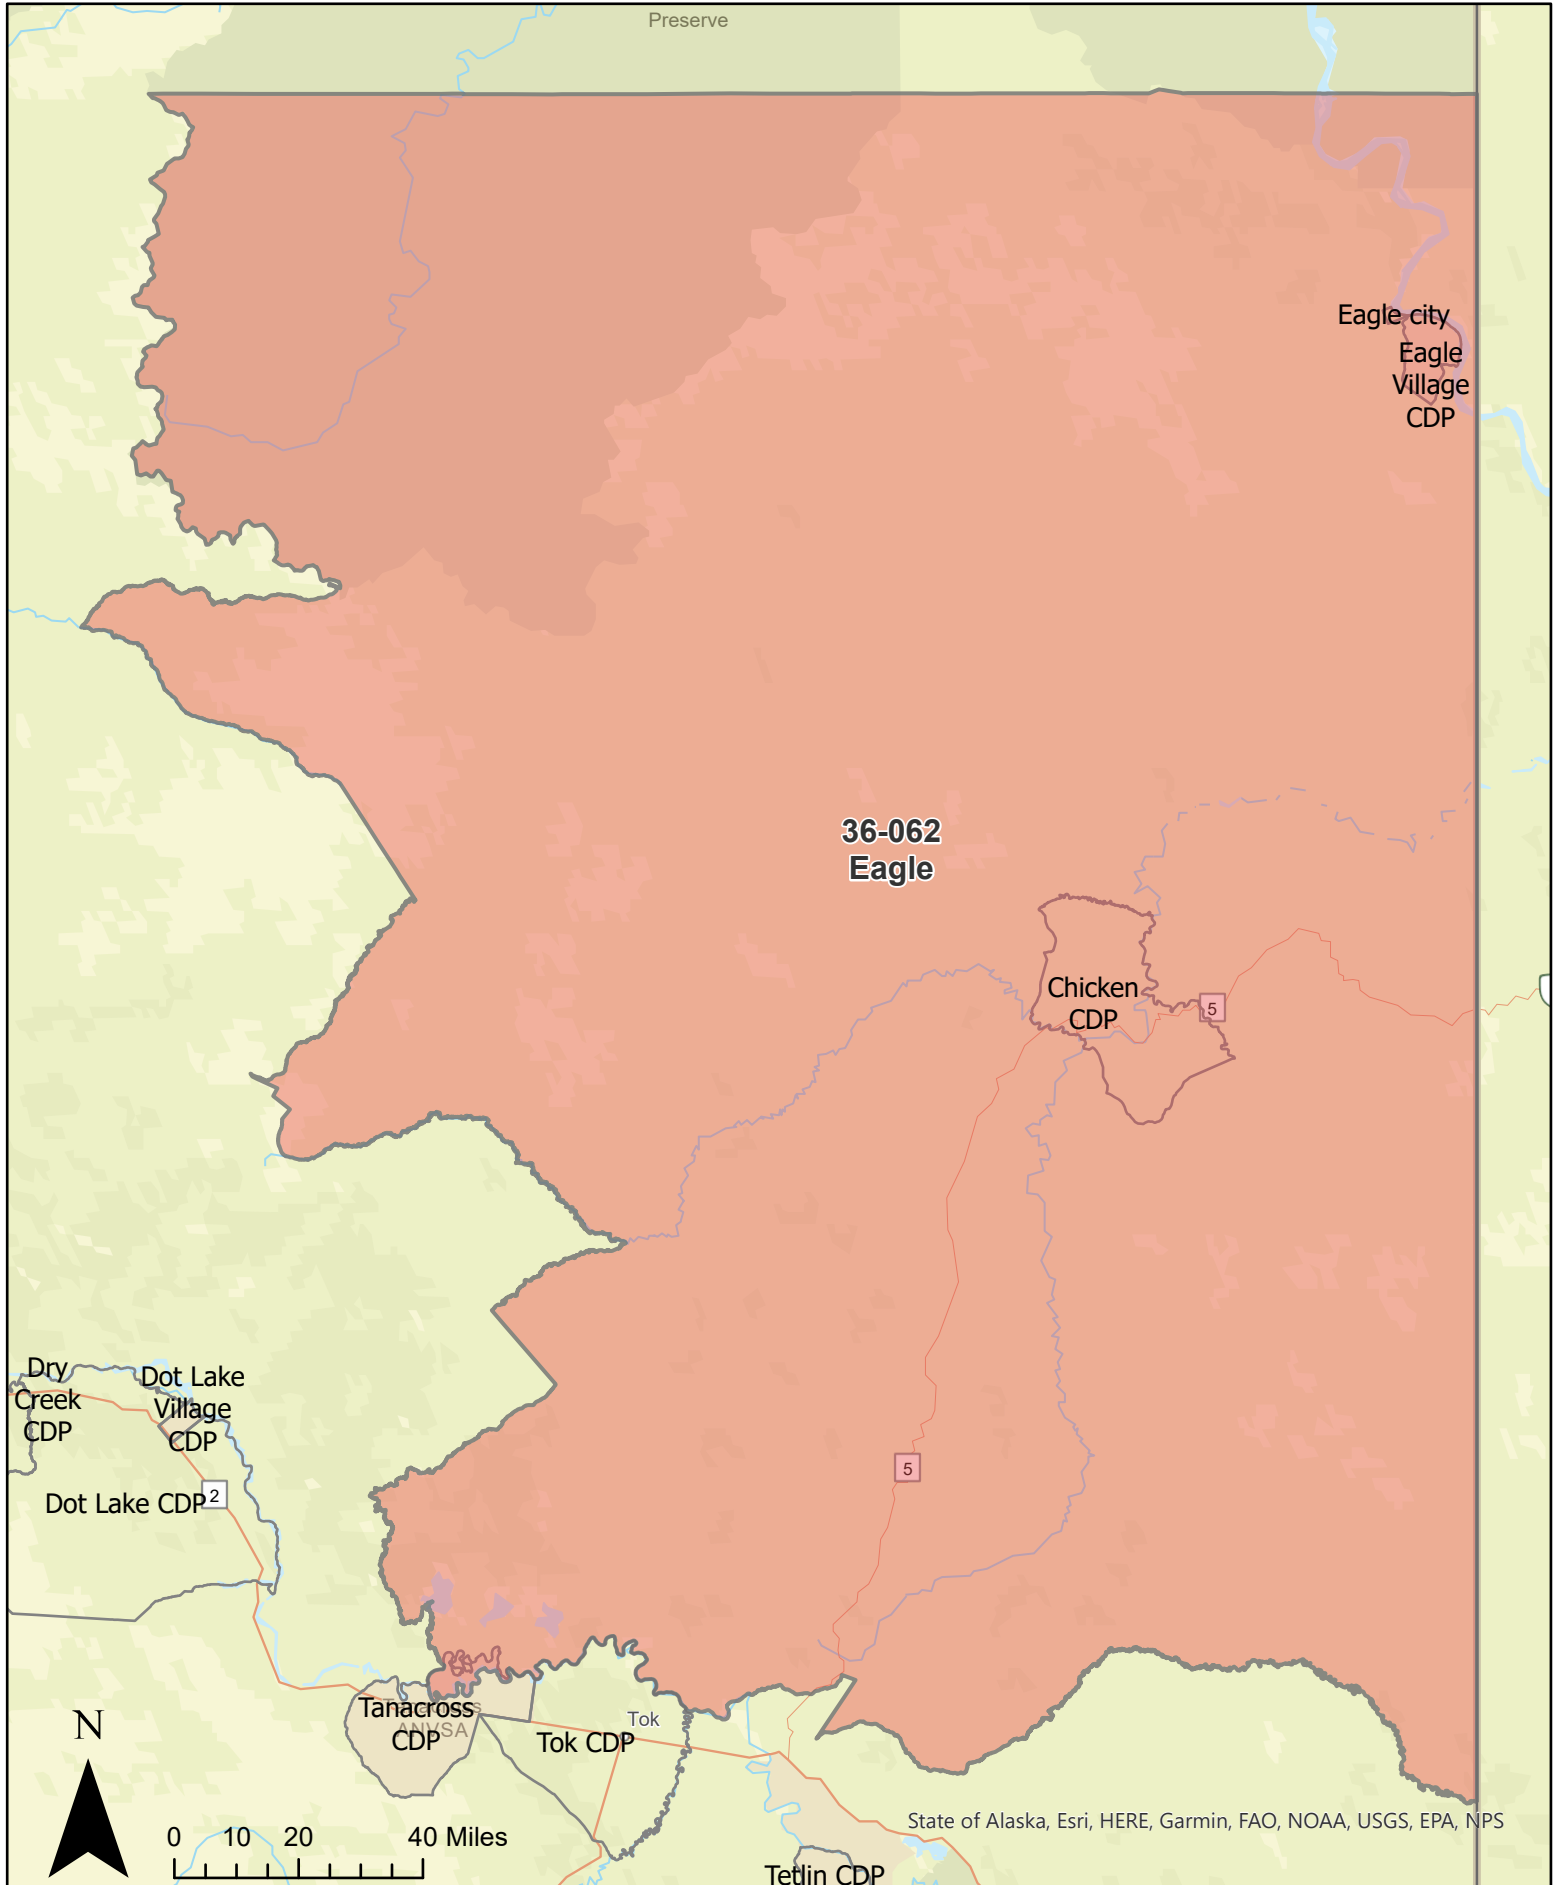

Central CDP

Mastodon Dome
Pyramid Creek

0 2.25 4.5 9 Miles

State of Alaska, Esri, HERE, Garmin, SafeGraph, FAO, METI/NASA, USGS, Bureau of Land Management, EPA, NPS

Bulenberg

Precinct: 36-050 Delta Junction
 May 15, 2023 Redistricting Plan

0 0.42 0.85 1.7 Miles

State of Alaska, Esri, HERE, Garmin, SafeGraph, METI/NASA, USGS, Bureau of Land Management, EPA, NPS, USDA

Delta CDP

45-APL-4

Precinct: 36-054 Deltana

May 15, 2023 Redistricting Plan

Precinct: 36-058 Dot Lake
May 15, 2023 Redistricting Plan

N

0 5 10 20 Miles

State of Alaska Esri, HERE, Garmin, FAO, NOAA, USGS, EPA, NPS

Central CDP

Precinct: 36-074 Galena
May 15, 2023 Redistricting Plan

Gakona CDP

Precinct: 36-090 Hughes
May 15, 2023 Redistricting Plan

Precinct: 36-138 Nulato
May 15, 2023 Redistricting Plan

Precinct: 36-142 Ruby
May 15, 2023 Redistricting Plan

Ruby city

Nowitna
National Wildlife
Refuge

36-142
Ruby

N

0 5 10 20 Miles

State of Alaska, Esri, HERE, Garmin, FAO, NOAA, USGS, EPA, NPS