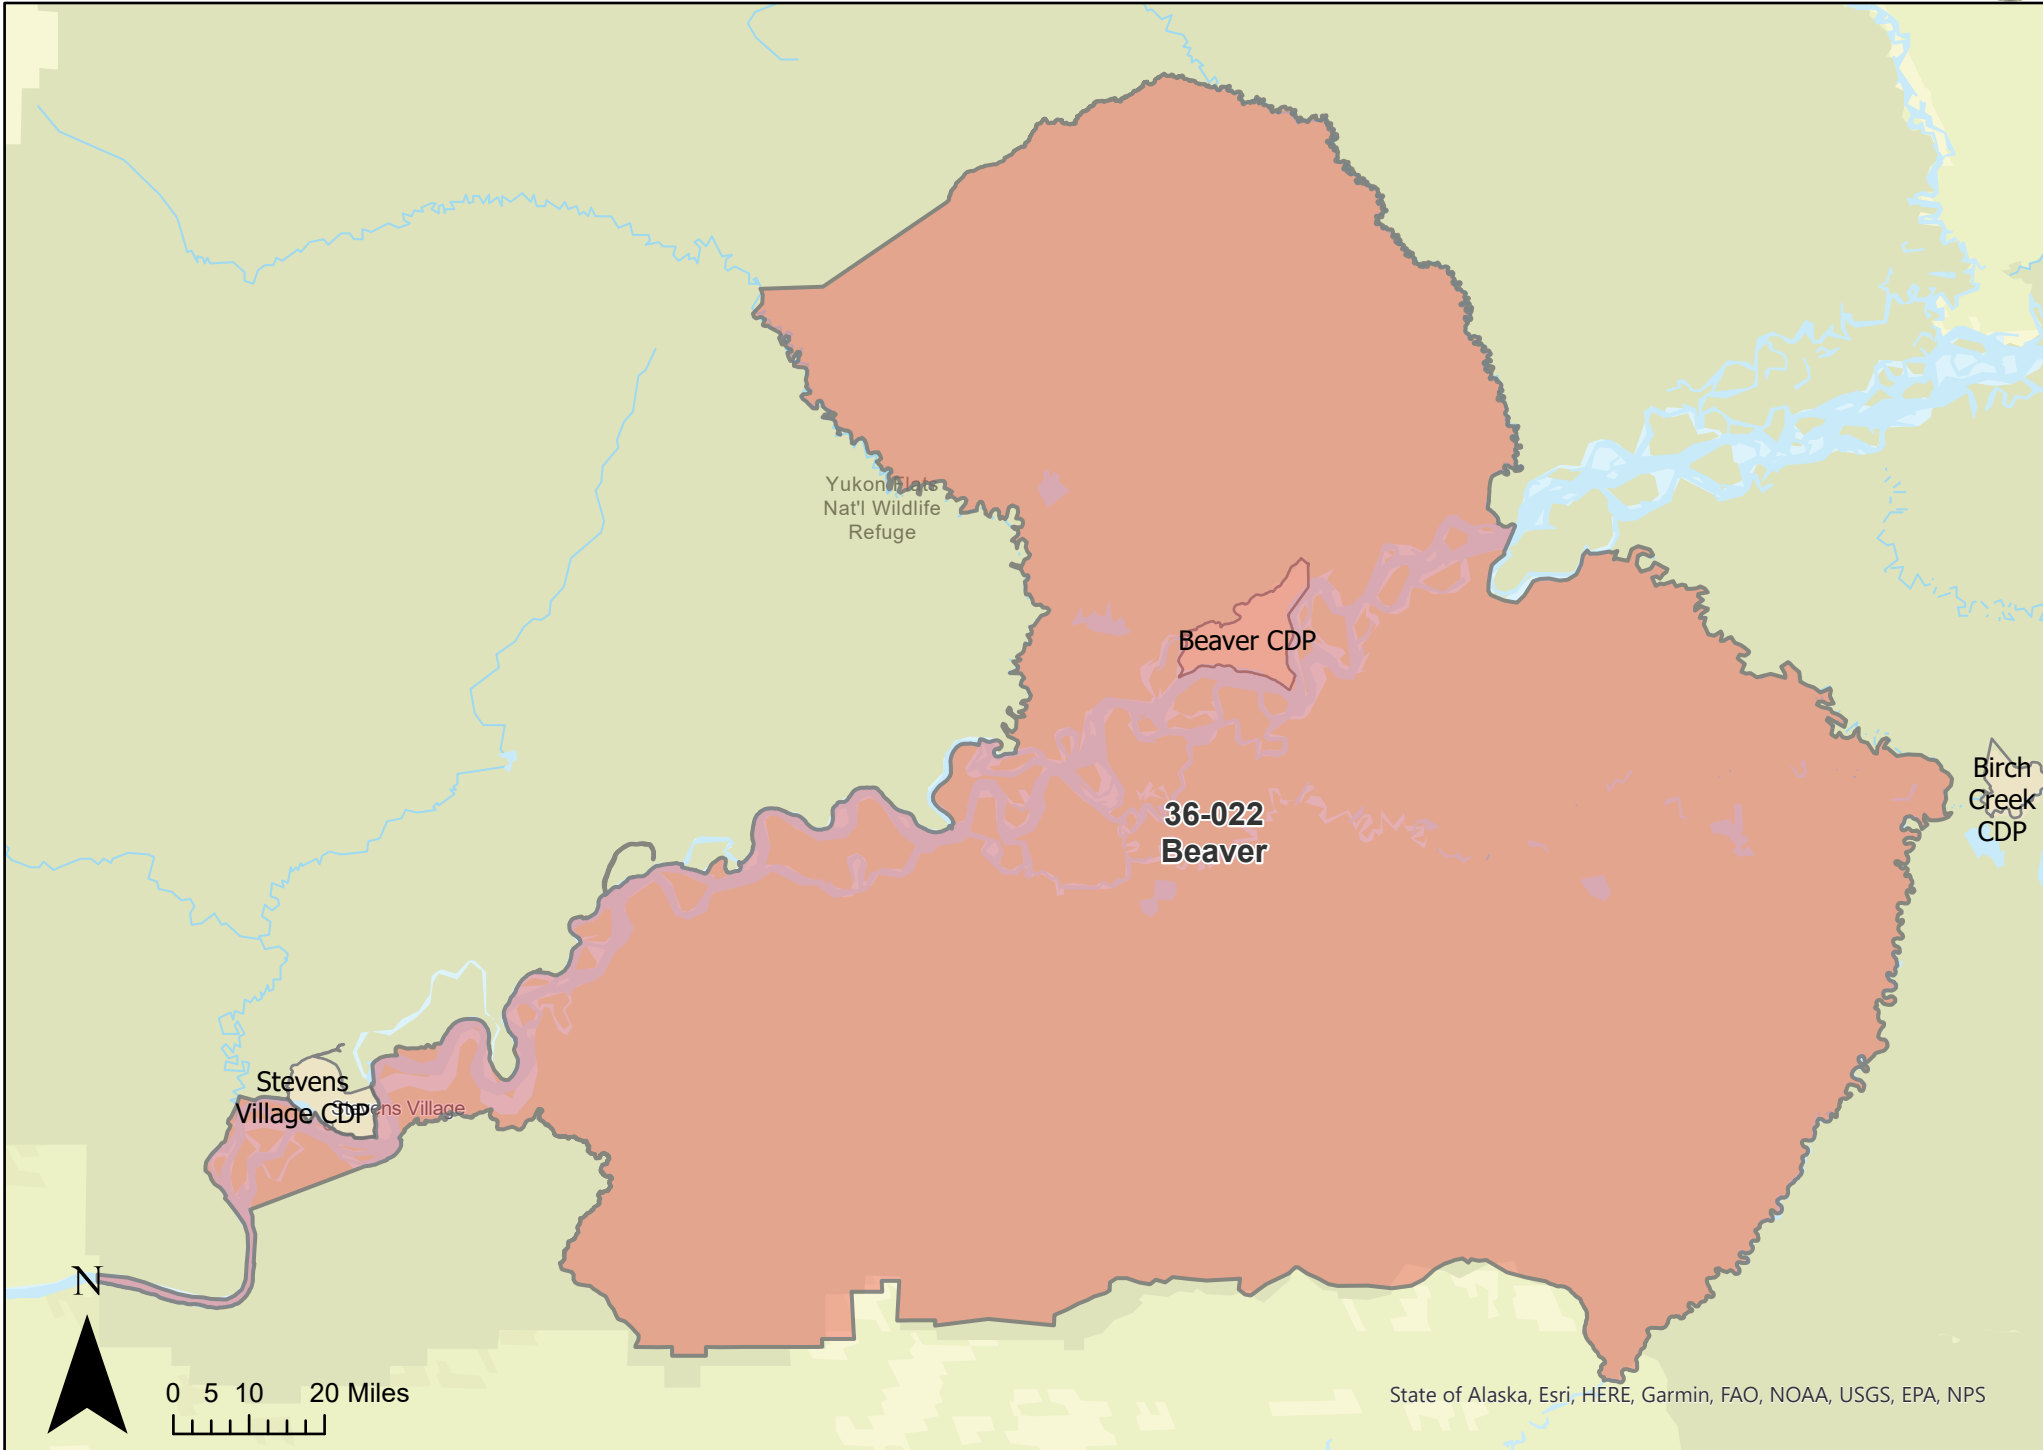

Precinct: 36-010 Allakaket
May 15, 2023 Redistricting Plan

Precinct: 36-014 Anvik
May 15, 2023 Redistricting Plan

Precinct: 36-018 Arctic Village
May 15, 2023 Redistricting Plan

Circle CDP

**36-034
Central**

Central CDP

Mastodon Dome
Pyramid Creek

0 2.25 4.5 9 Miles

State of Alaska, Esri, HERE, Garmin, SafeGraph, FAO, METI/NASA, USGS, Bureau of Land Management, EPA, NPS

Bulenberg

Precinct: 36-050 Delta Junction
 May 15, 2023 Redistricting Plan

0 0.42 0.85 1.7 Miles

State of Alaska, Esri, HERE, Garmin, SafeGraph, METI/NASA, USGS, Bureau of Land Management, EPA, NPS, USDA

Delta CDP

45-APL-4

Precinct: 36-054 Deltana

May 15, 2023 Redistricting Plan

Precinct: 36-058 Dot Lake
May 15, 2023 Redistricting Plan

Precinct: 36-138 Nulato
May 15, 2023 Redistricting Plan

Precinct: 36-142 Ruby
May 15, 2023 Redistricting Plan

Ruby city

Nowitna
National Wildlife
Refuge

36-142
Ruby

N

0 5 10 20 Miles

State of Alaska, Esri, HERE, Garmin, FAO, NOAA, USGS, EPA, NPS