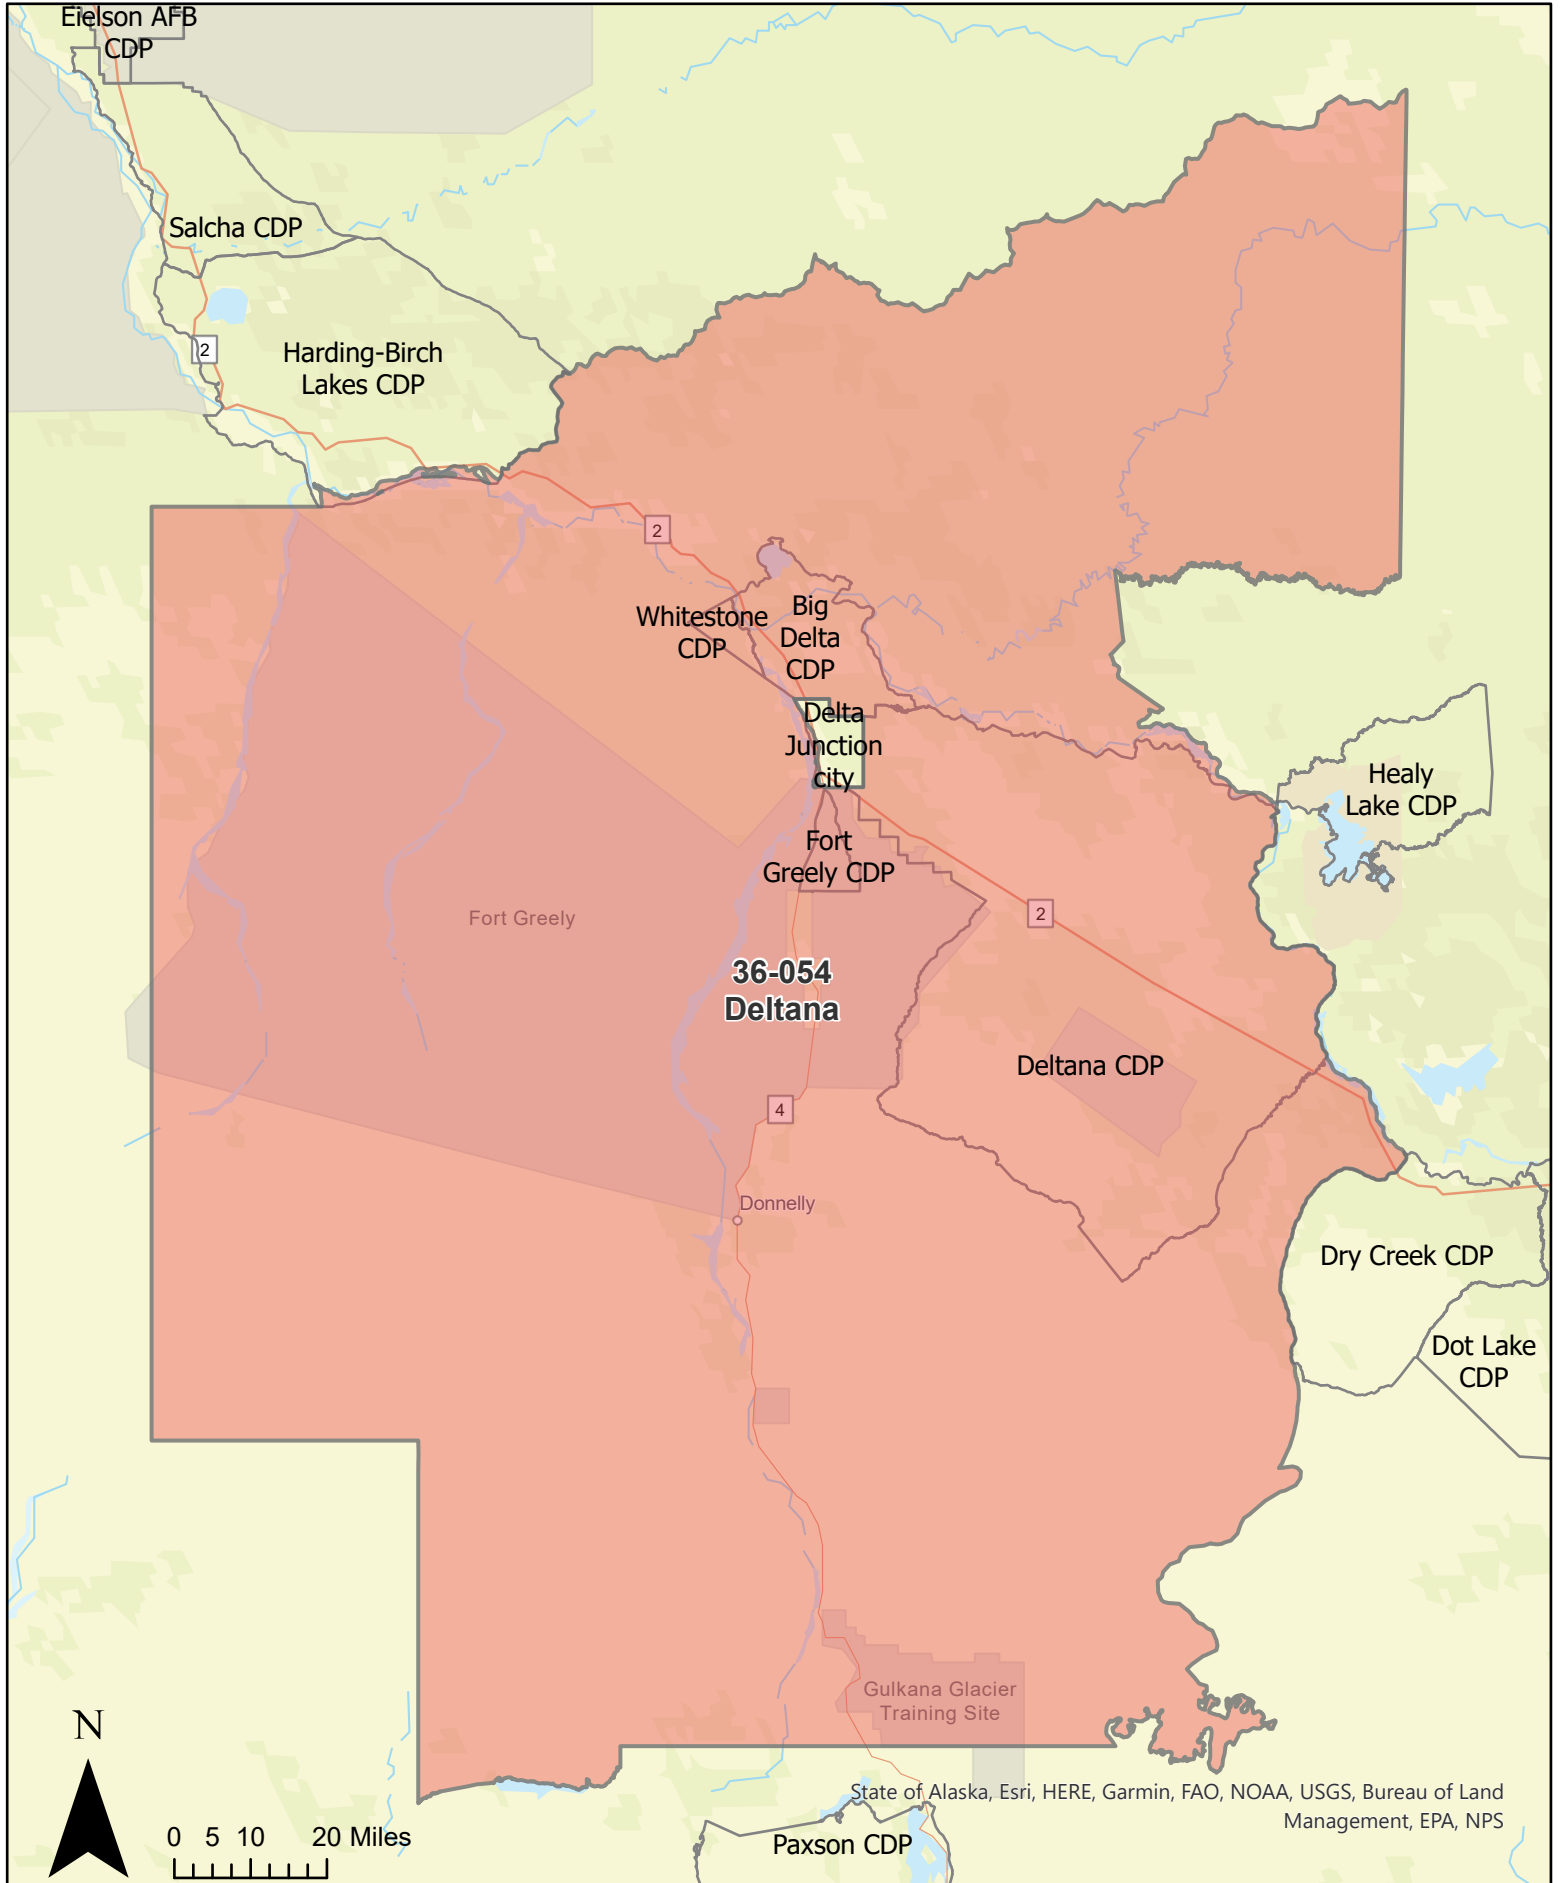

Central CDP

Mastodon Dome
Pyramid Creek

0 2.25 4.5 9 Miles

State of Alaska, Esri, HERE, Garmin, SafeGraph, FAO, METI/NASA, USGS, Bureau of Land Management, EPA, NPS

Bulenberg

Precinct: 36-050 Delta Junction
 May 15, 2023 Redistricting Plan

0 0.42 0.85 1.7 Miles

State of Alaska, Esri, HERE, Garmin, SafeGraph, METI/NASA, USGS, Bureau of Land Management, EPA, NPS, USDA

Delta CDP

45-APL-4

Precinct: 36-054 Deltana

May 15, 2023 Redistricting Plan

Precinct: 36-058 Dot Lake
May 15, 2023 Redistricting Plan

N

0 5 10 20 Miles

State of Alaska Esri, HERE, Garmin, FAO, NOAA, USGS, EPA, NPS

Central CDP

Precinct: 36-074 Galena
May 15, 2023 Redistricting Plan

Gakona CDP

Precinct: 36-090 Hughes
May 15, 2023 Redistricting Plan

Precinct: 36-138 Nulato
May 15, 2023 Redistricting Plan

Precinct: 36-142 Ruby
May 15, 2023 Redistricting Plan

Ruby city

Nowitna
National Wildlife
Refuge

36-142
Ruby

N

0 5 10 20 Miles

State of Alaska, Esri, HERE, Garmin, FAO, NOAA, USGS, EPA, NPS