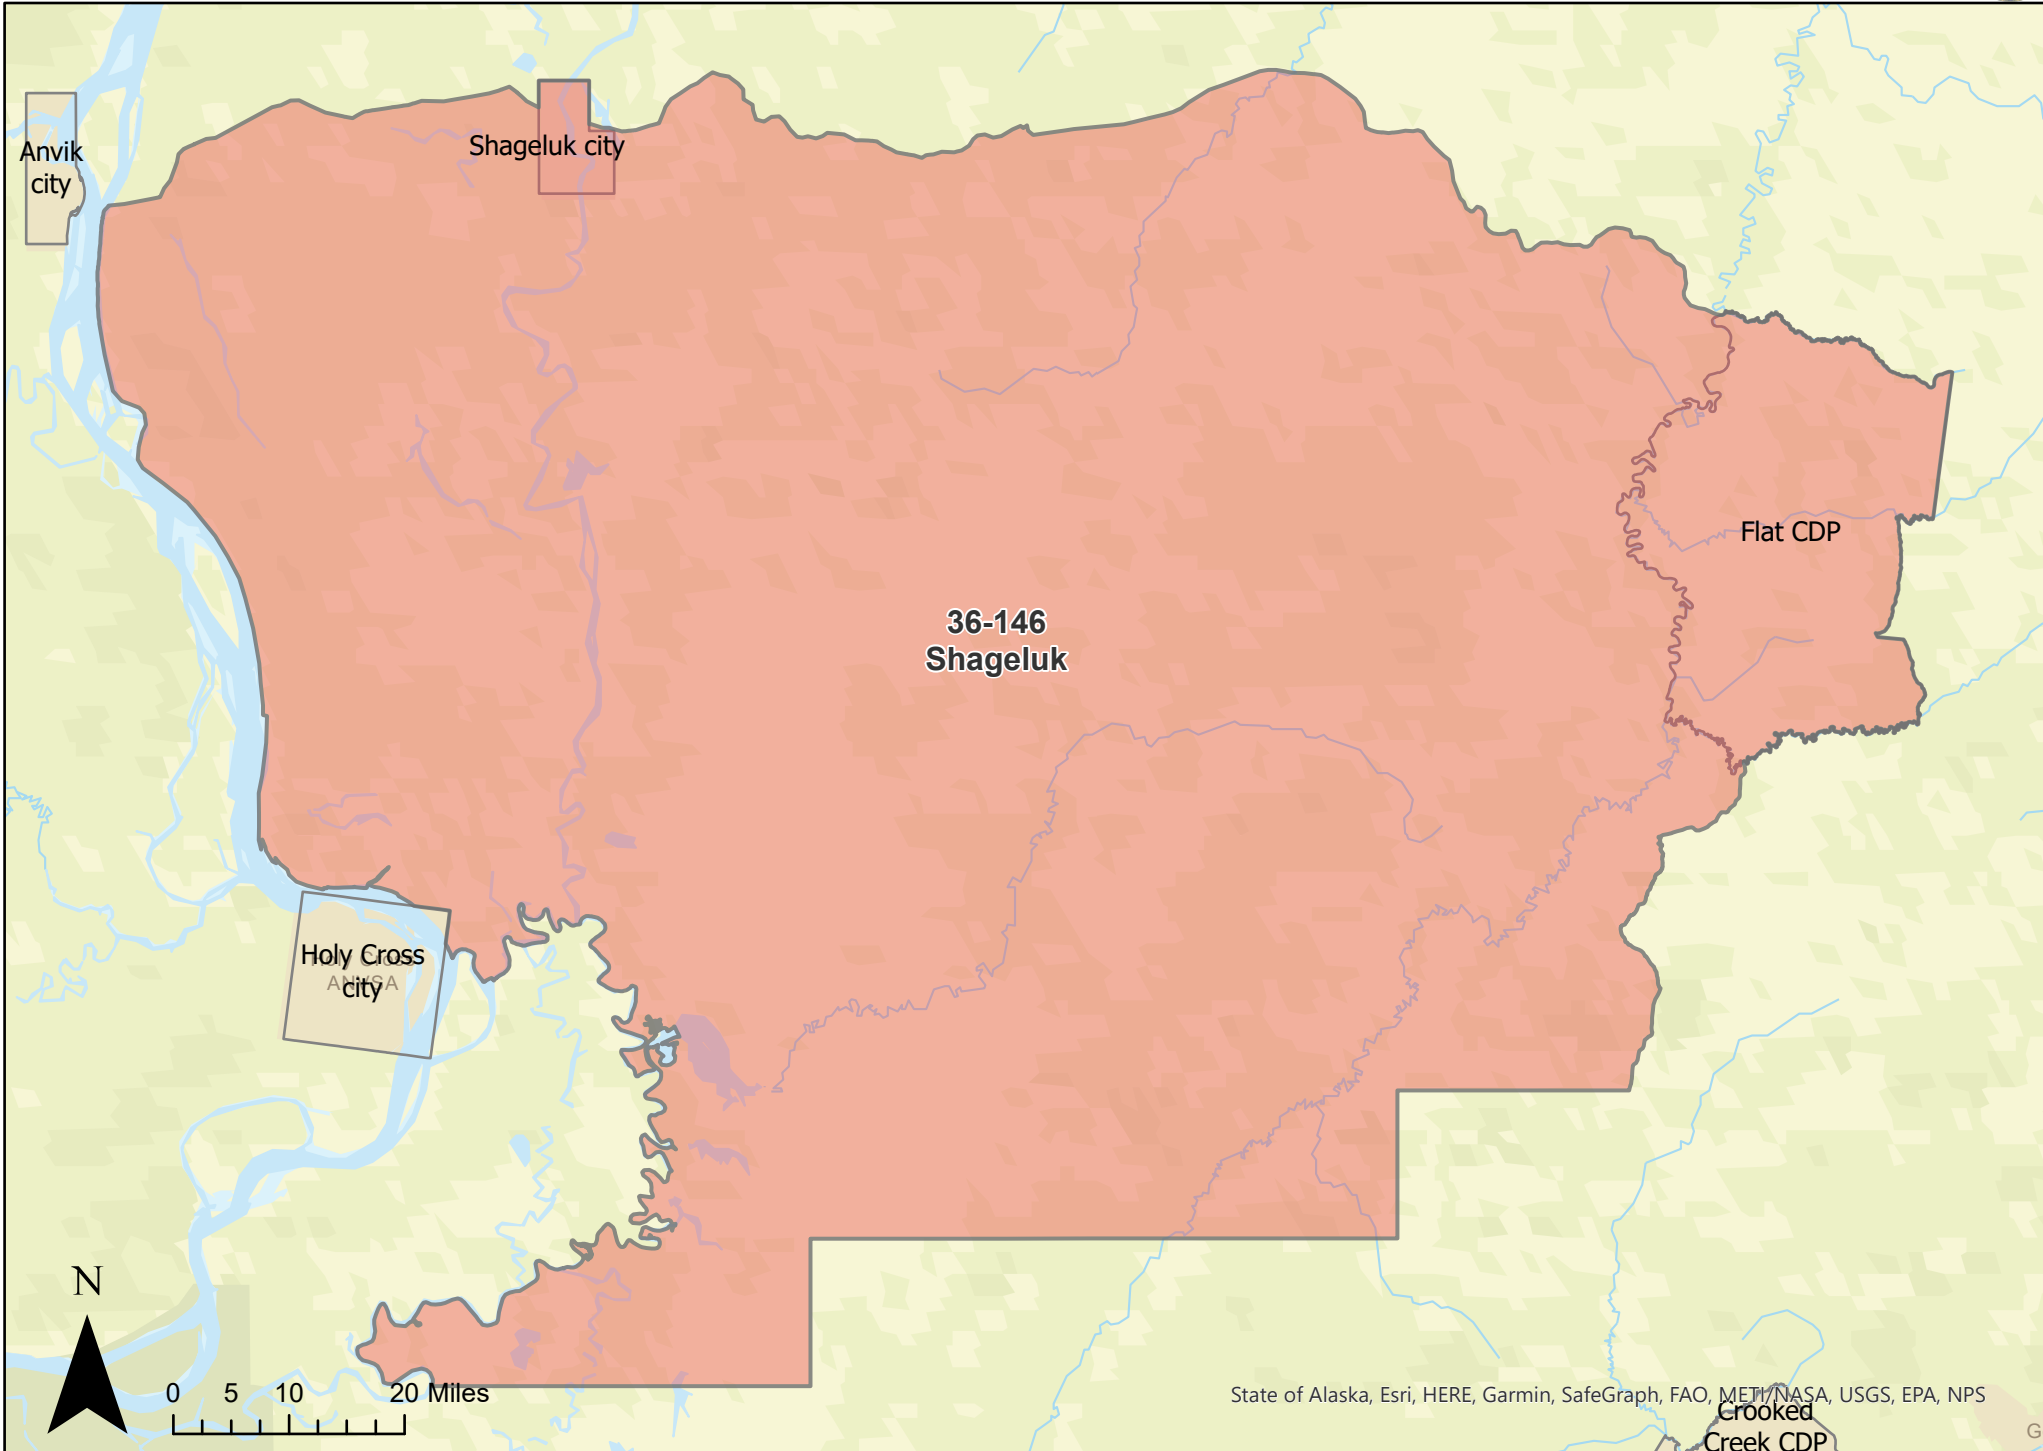

Precinct: 36-138 Nulato
May 15, 2023 Redistricting Plan

Precinct: 36-142 Ruby
May 15, 2023 Redistricting Plan

Ruby city

Nowitna
National Wildlife
Refuge

36-142
Ruby

N

0 5 10 20 Miles

State of Alaska, Esri, HERE, Garmin, FAO, NOAA, USGS, EPA, NPS