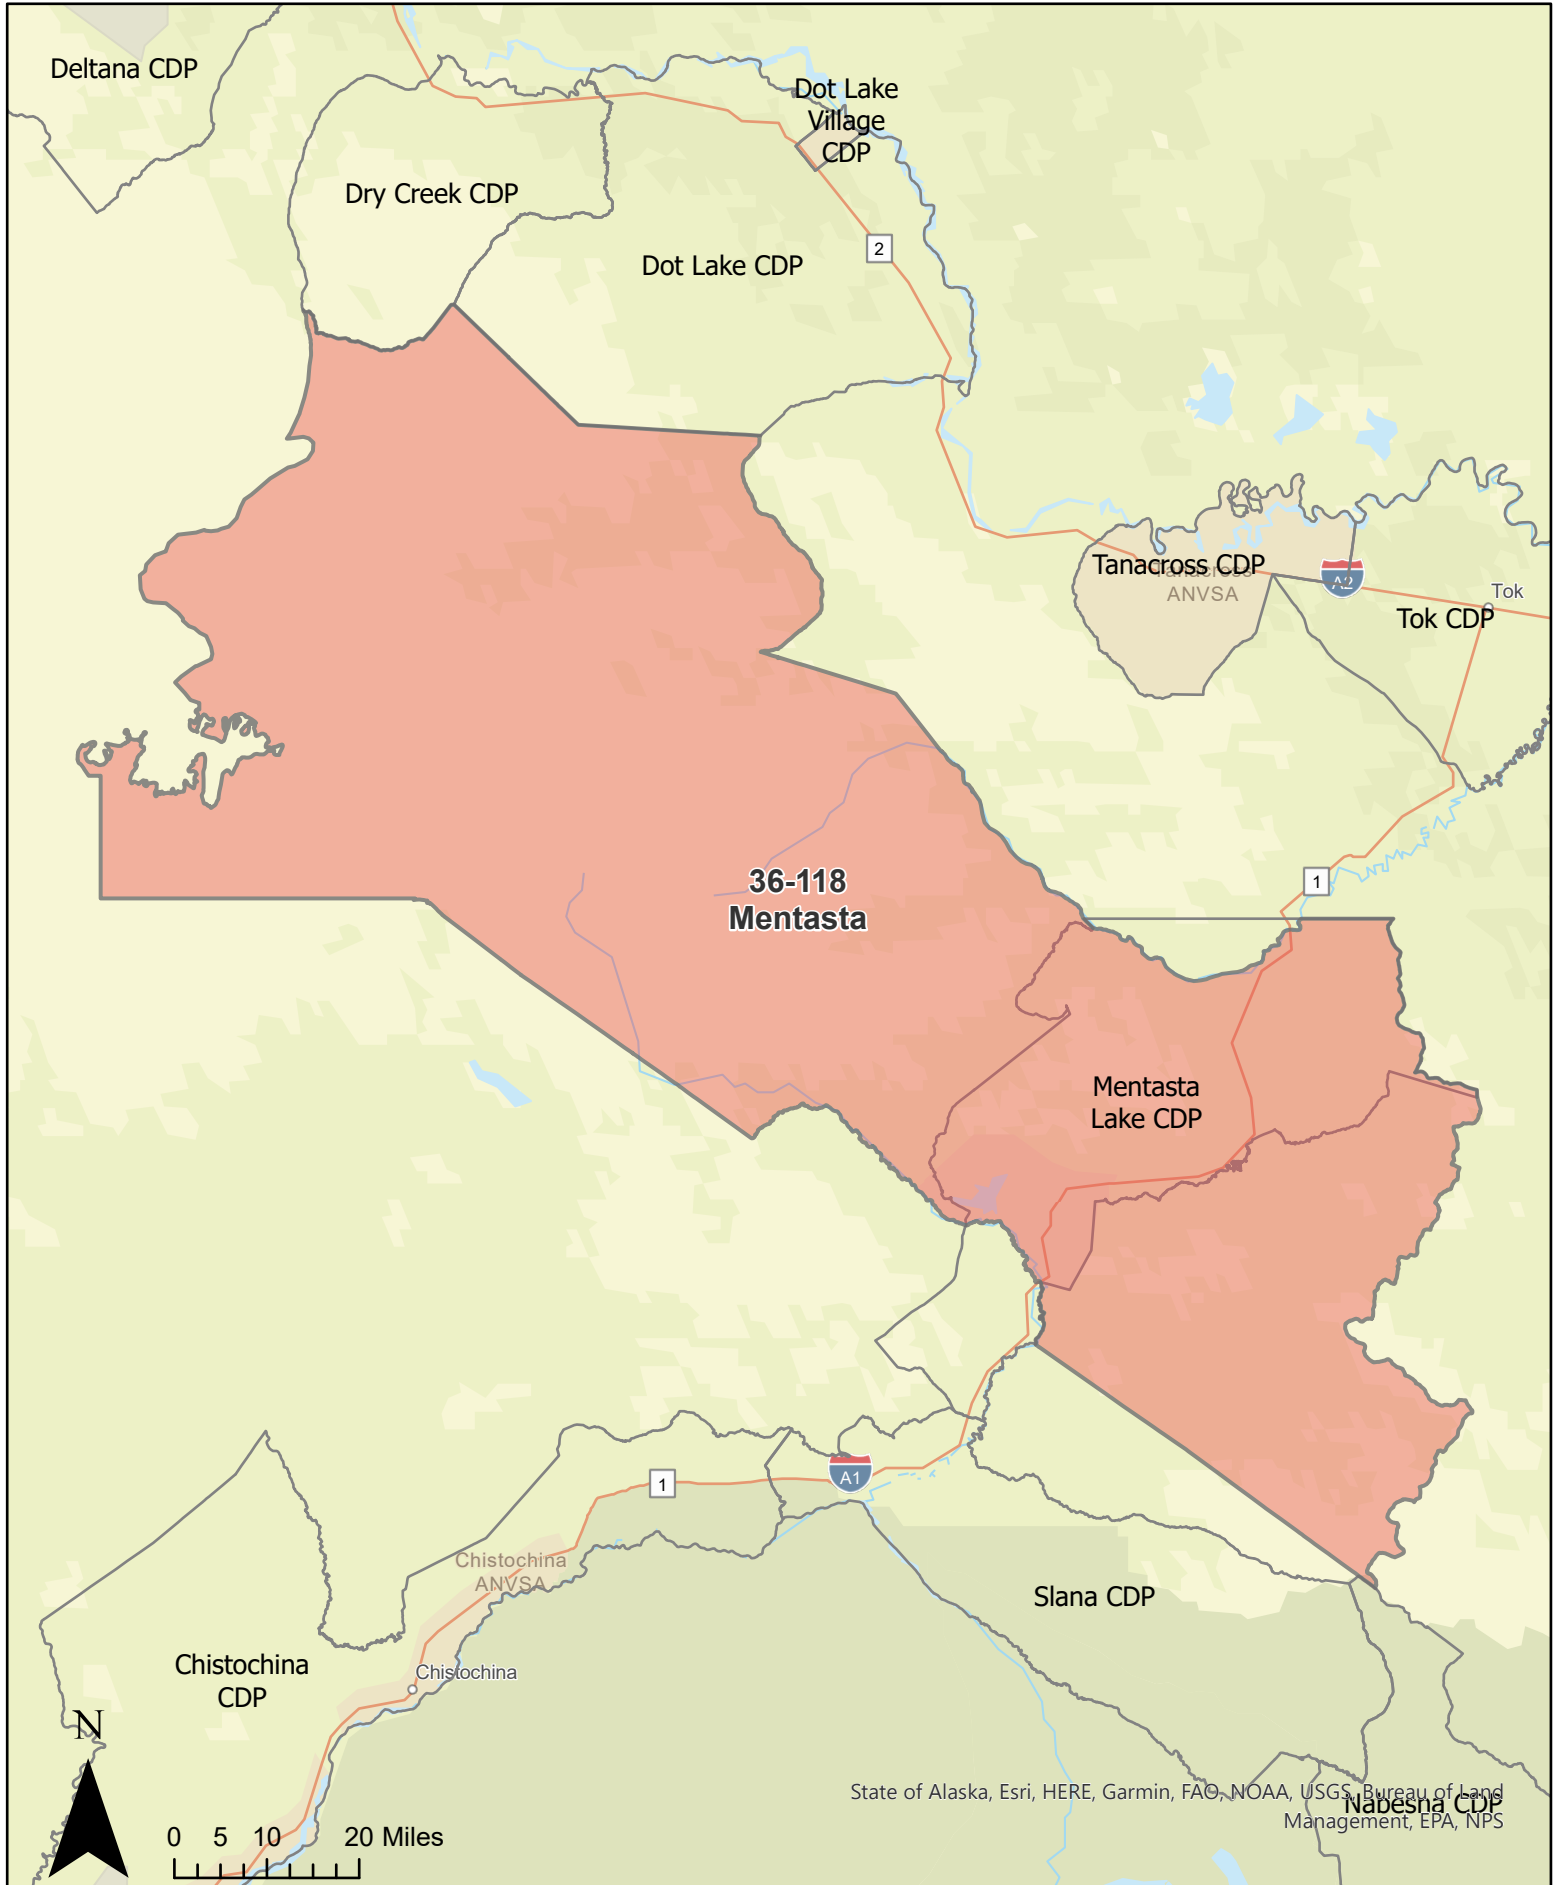

Precinct: 36-118 Mentasta

May 15, 2023 Redistricting Plan