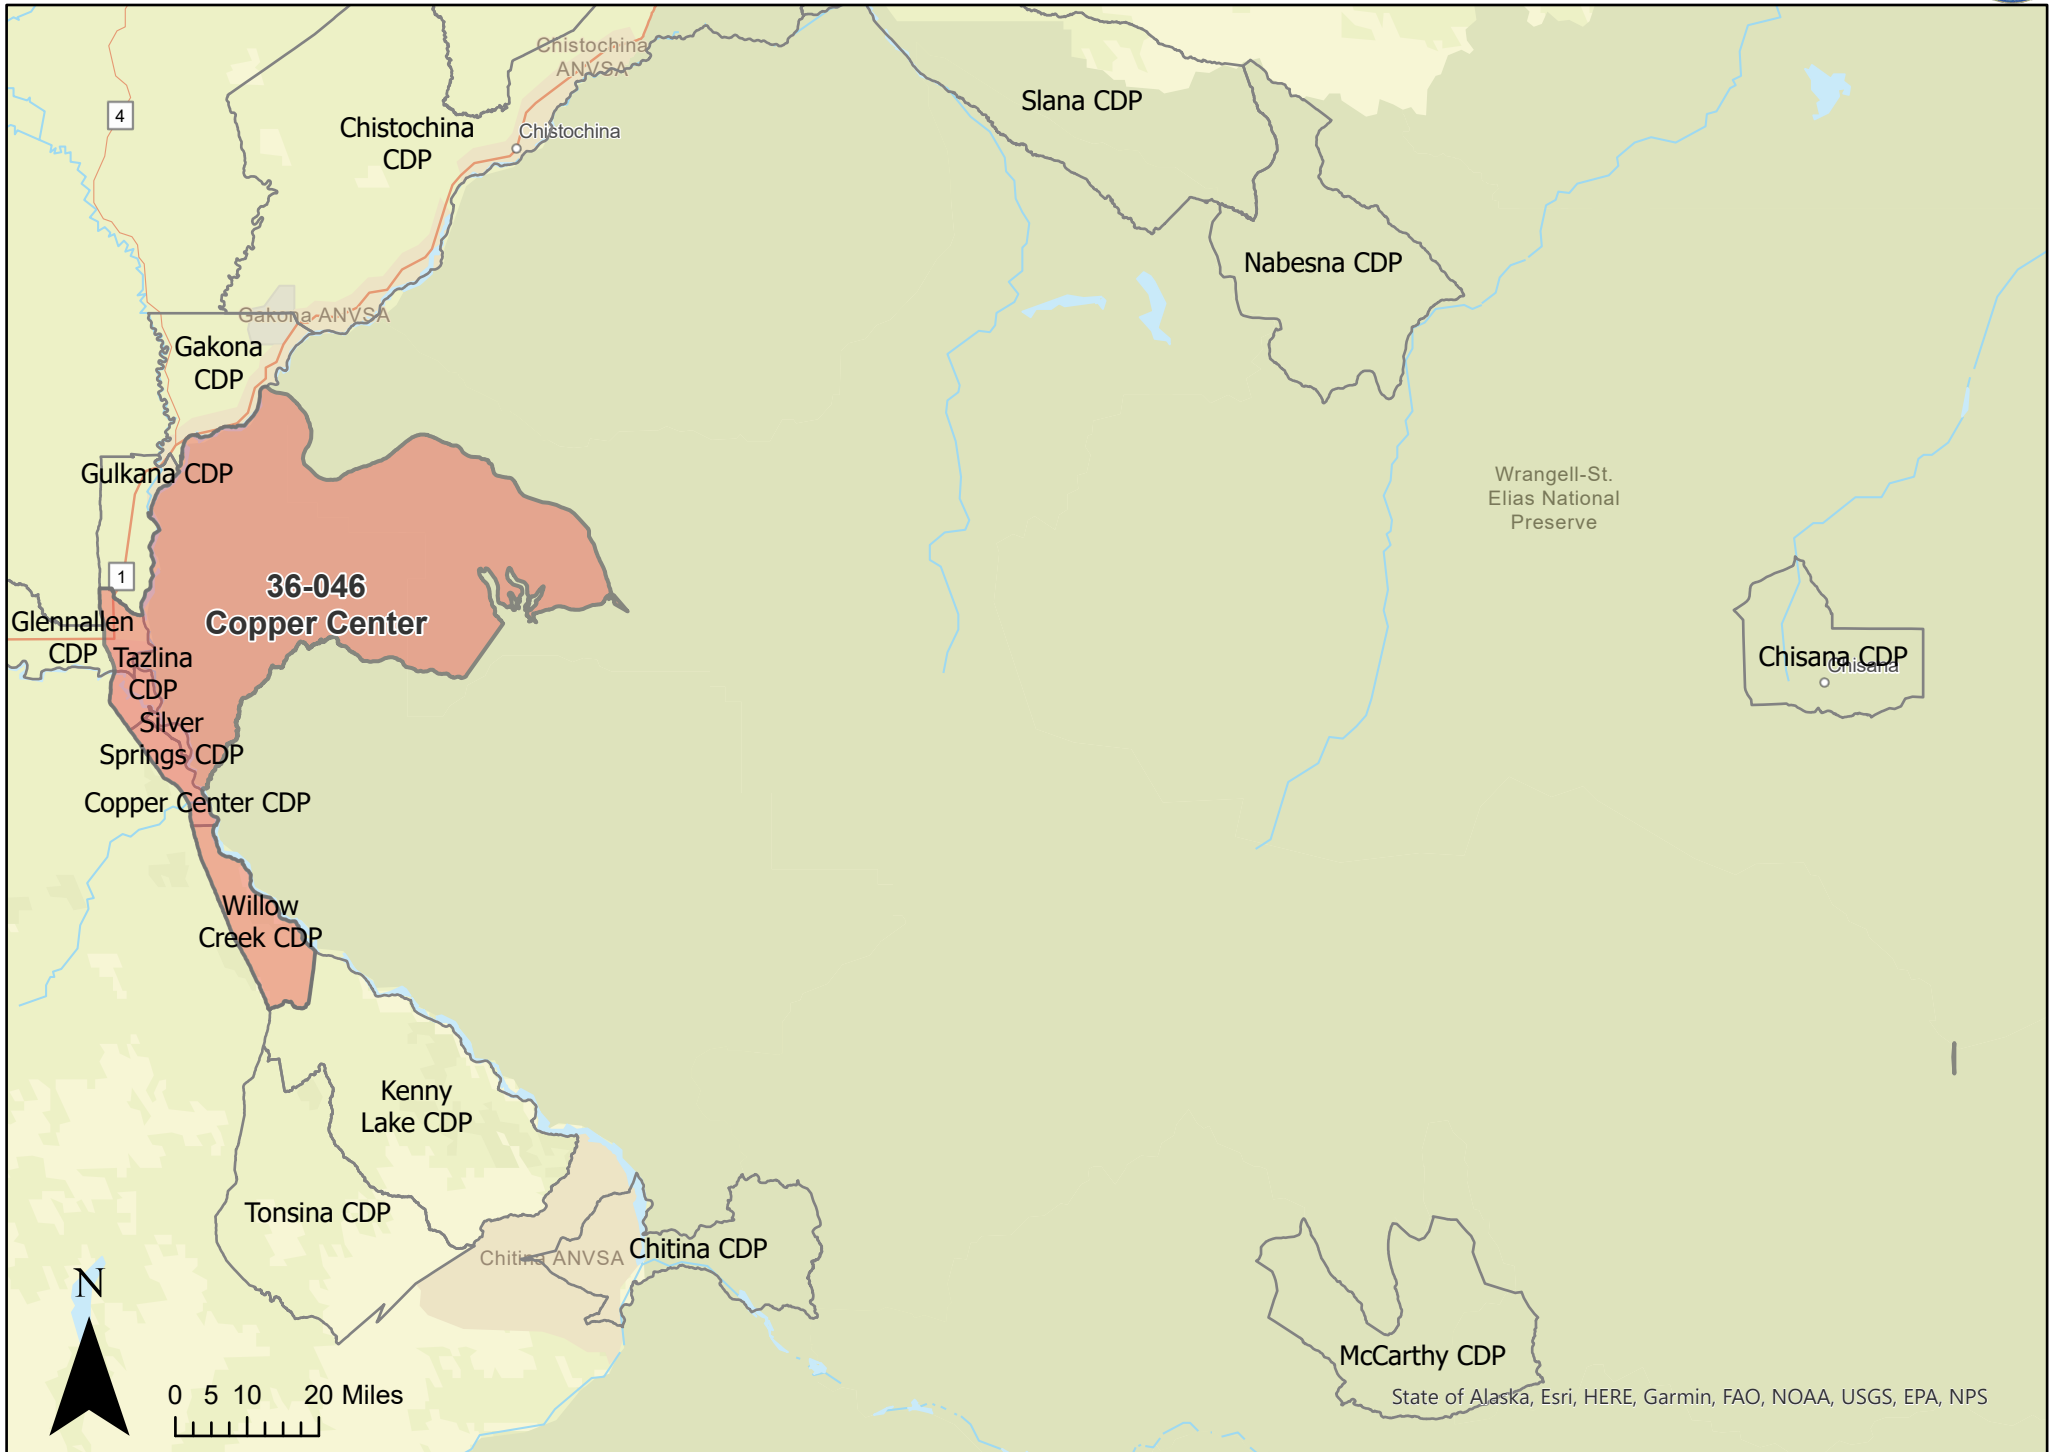

Central CDP

Mastodon Dome
Pyramid Creek

0 2.25 4.5 9 Miles

State of Alaska, Esri, HERE, Garmin, SafeGraph, FAO, METI/NASA, USGS, Bureau of Land Management, EPA, NPS

Bulenberg

Precinct: 36-050 Delta Junction
 May 15, 2023 Redistricting Plan

0 0.42 0.85 1.7 Miles

State of Alaska, Esri, HERE, Garmin, SafeGraph, METI/NASA, USGS, Bureau of Land Management, EPA, NPS, USDA

Delta CDP

45-APL-4

Precinct: 36-054 Deltana

May 15, 2023 Redistricting Plan

Precinct: 36-058 Dot Lake
May 15, 2023 Redistricting Plan

N

0 5 10 20 Miles

State of Alaska Esri, HERE, Garmin, FAO, NOAA, USGS, EPA, NPS

Central CDP

Precinct: 36-074 Galena
May 15, 2023 Redistricting Plan

Gakona CDP

Precinct: 36-090 Hughes
May 15, 2023 Redistricting Plan

Precinct: 36-138 Nulato
May 15, 2023 Redistricting Plan

Precinct: 36-142 Ruby
May 15, 2023 Redistricting Plan

Ruby city

Nowitna
National Wildlife
Refuge

36-142
Ruby

N

0 5 10 20 Miles

State of Alaska, Esri, HERE, Garmin, FAO, NOAA, USGS, EPA, NPS