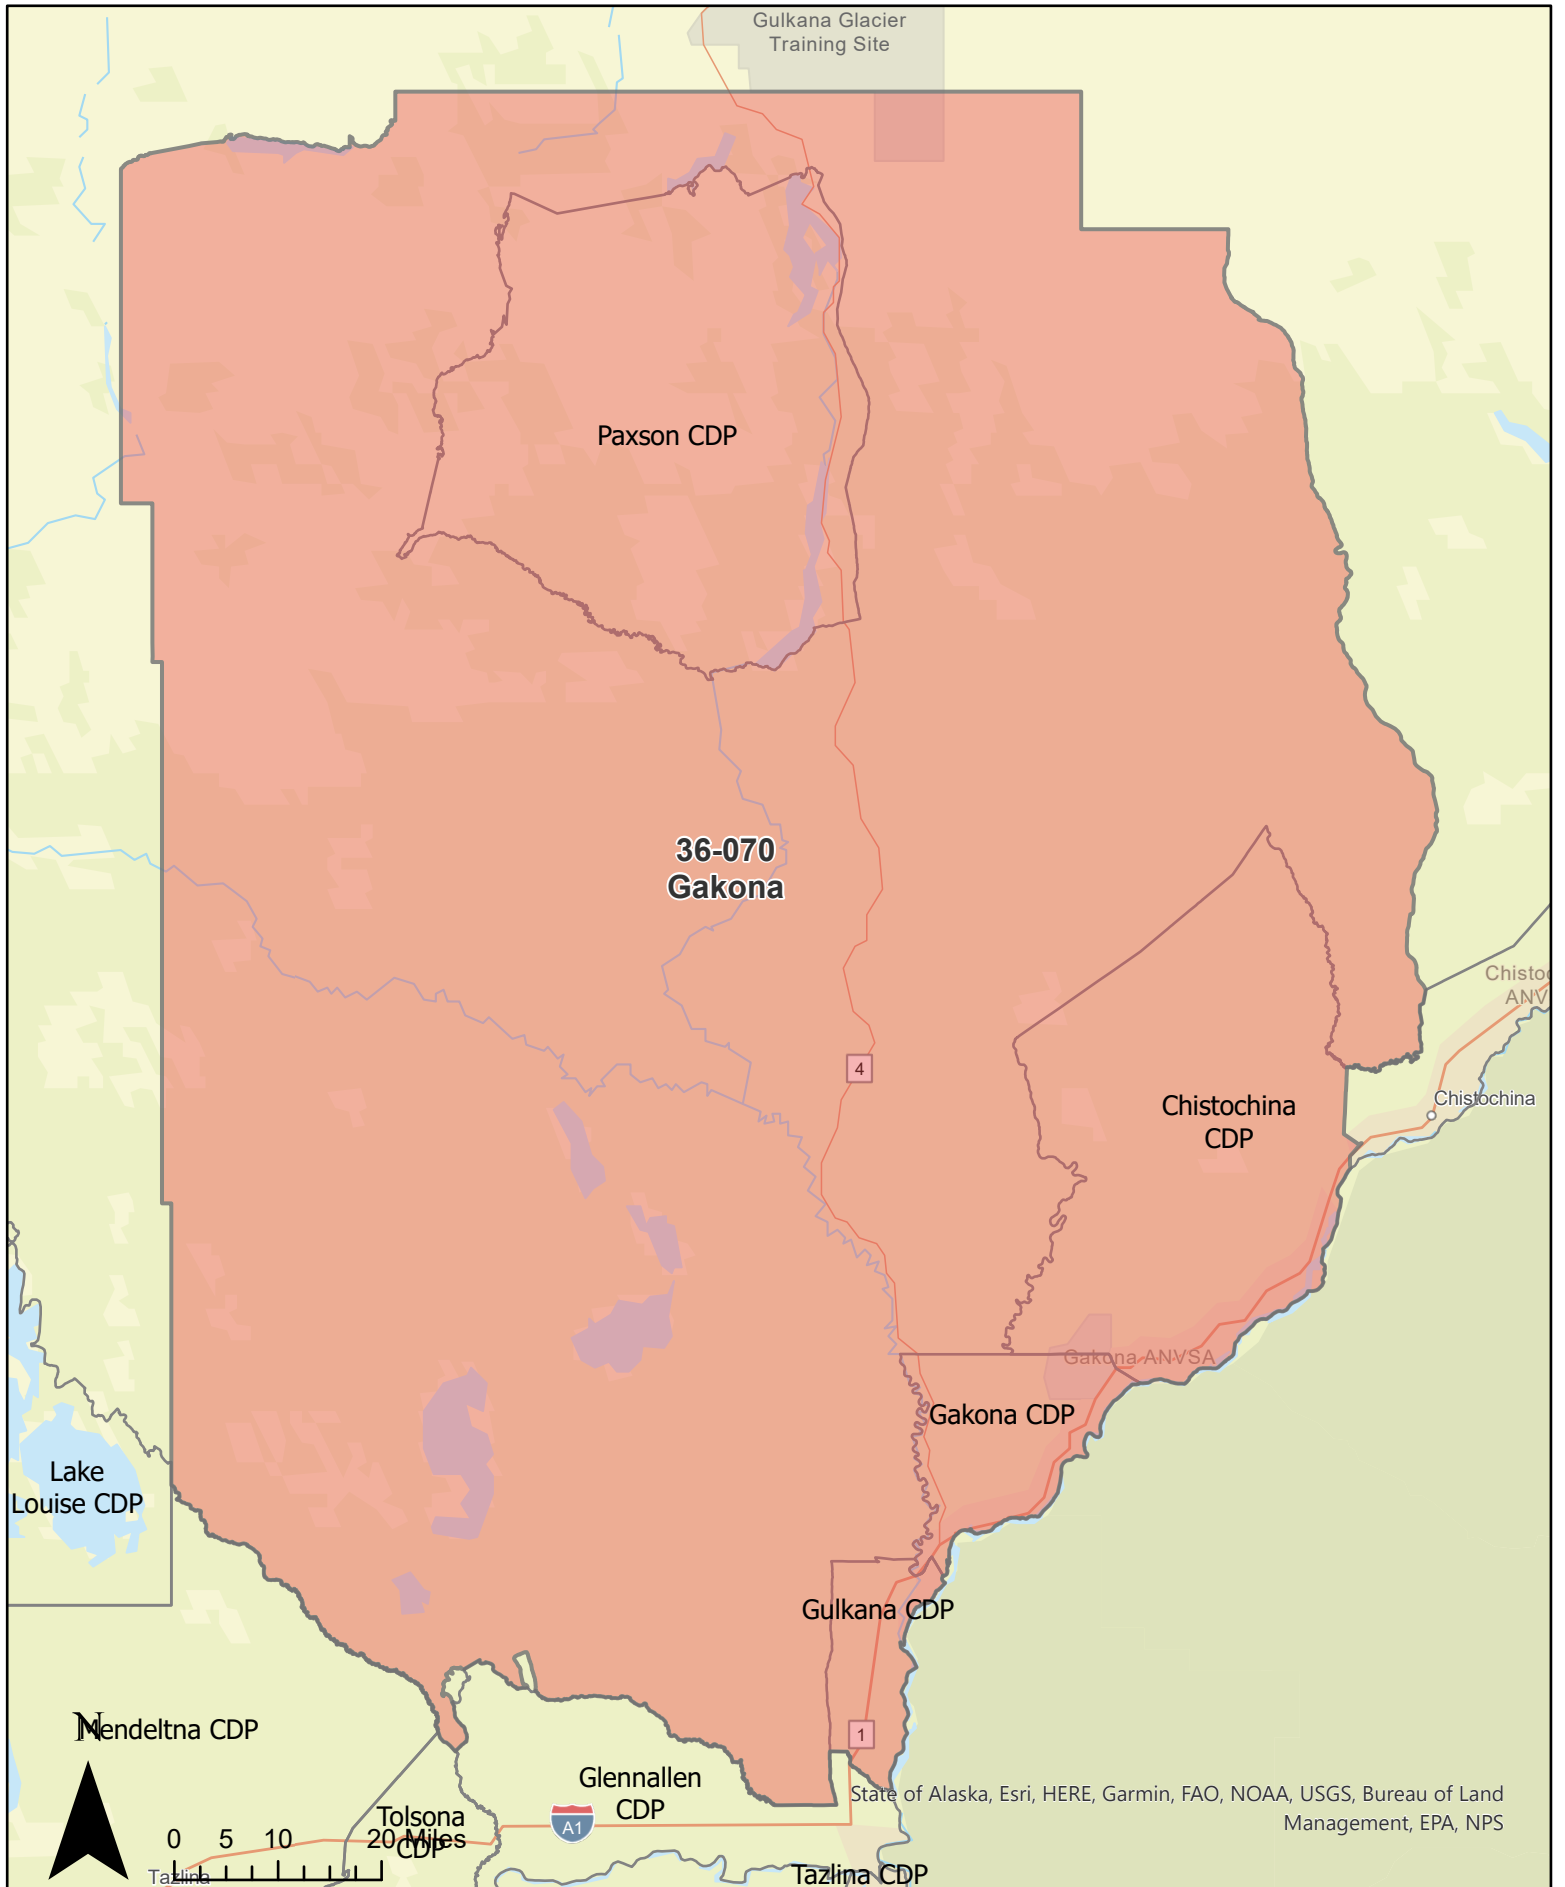

Central CDP

Mastodon Dome
Pyramid Creek

0 2.25 4.5 9 Miles

State of Alaska, Esri, HERE, Garmin, SafeGraph, FAO, METI/NASA, USGS, Bureau of Land Management, EPA, NPS

Bulenberg

Precinct: 36-050 Delta Junction
 May 15, 2023 Redistricting Plan

0 0.42 0.85 1.7 Miles

State of Alaska, Esri, HERE, Garmin, SafeGraph, METI/NASA, USGS, Bureau of Land Management, EPA, NPS, USDA

Delta CDP

45-APL-4

Precinct: 36-054 Deltana

May 15, 2023 Redistricting Plan

Precinct: 36-058 Dot Lake
May 15, 2023 Redistricting Plan

N

0 5 10 20 Miles

State of Alaska Esri, HERE, Garmin, FAO, NOAA, USGS, EPA, NPS

Central CDP

Precinct: 36-074 Galena
May 15, 2023 Redistricting Plan

Gakona CDP

Precinct: 36-090 Hughes
May 15, 2023 Redistricting Plan

Precinct: 36-138 Nulato
May 15, 2023 Redistricting Plan

Precinct: 36-142 Ruby
May 15, 2023 Redistricting Plan

Ruby city

Nowitna
National Wildlife
Refuge

36-142
Ruby

N

0 5 10 20 Miles

State of Alaska, Esri, HERE, Garmin, FAO, NOAA, USGS, EPA, NPS