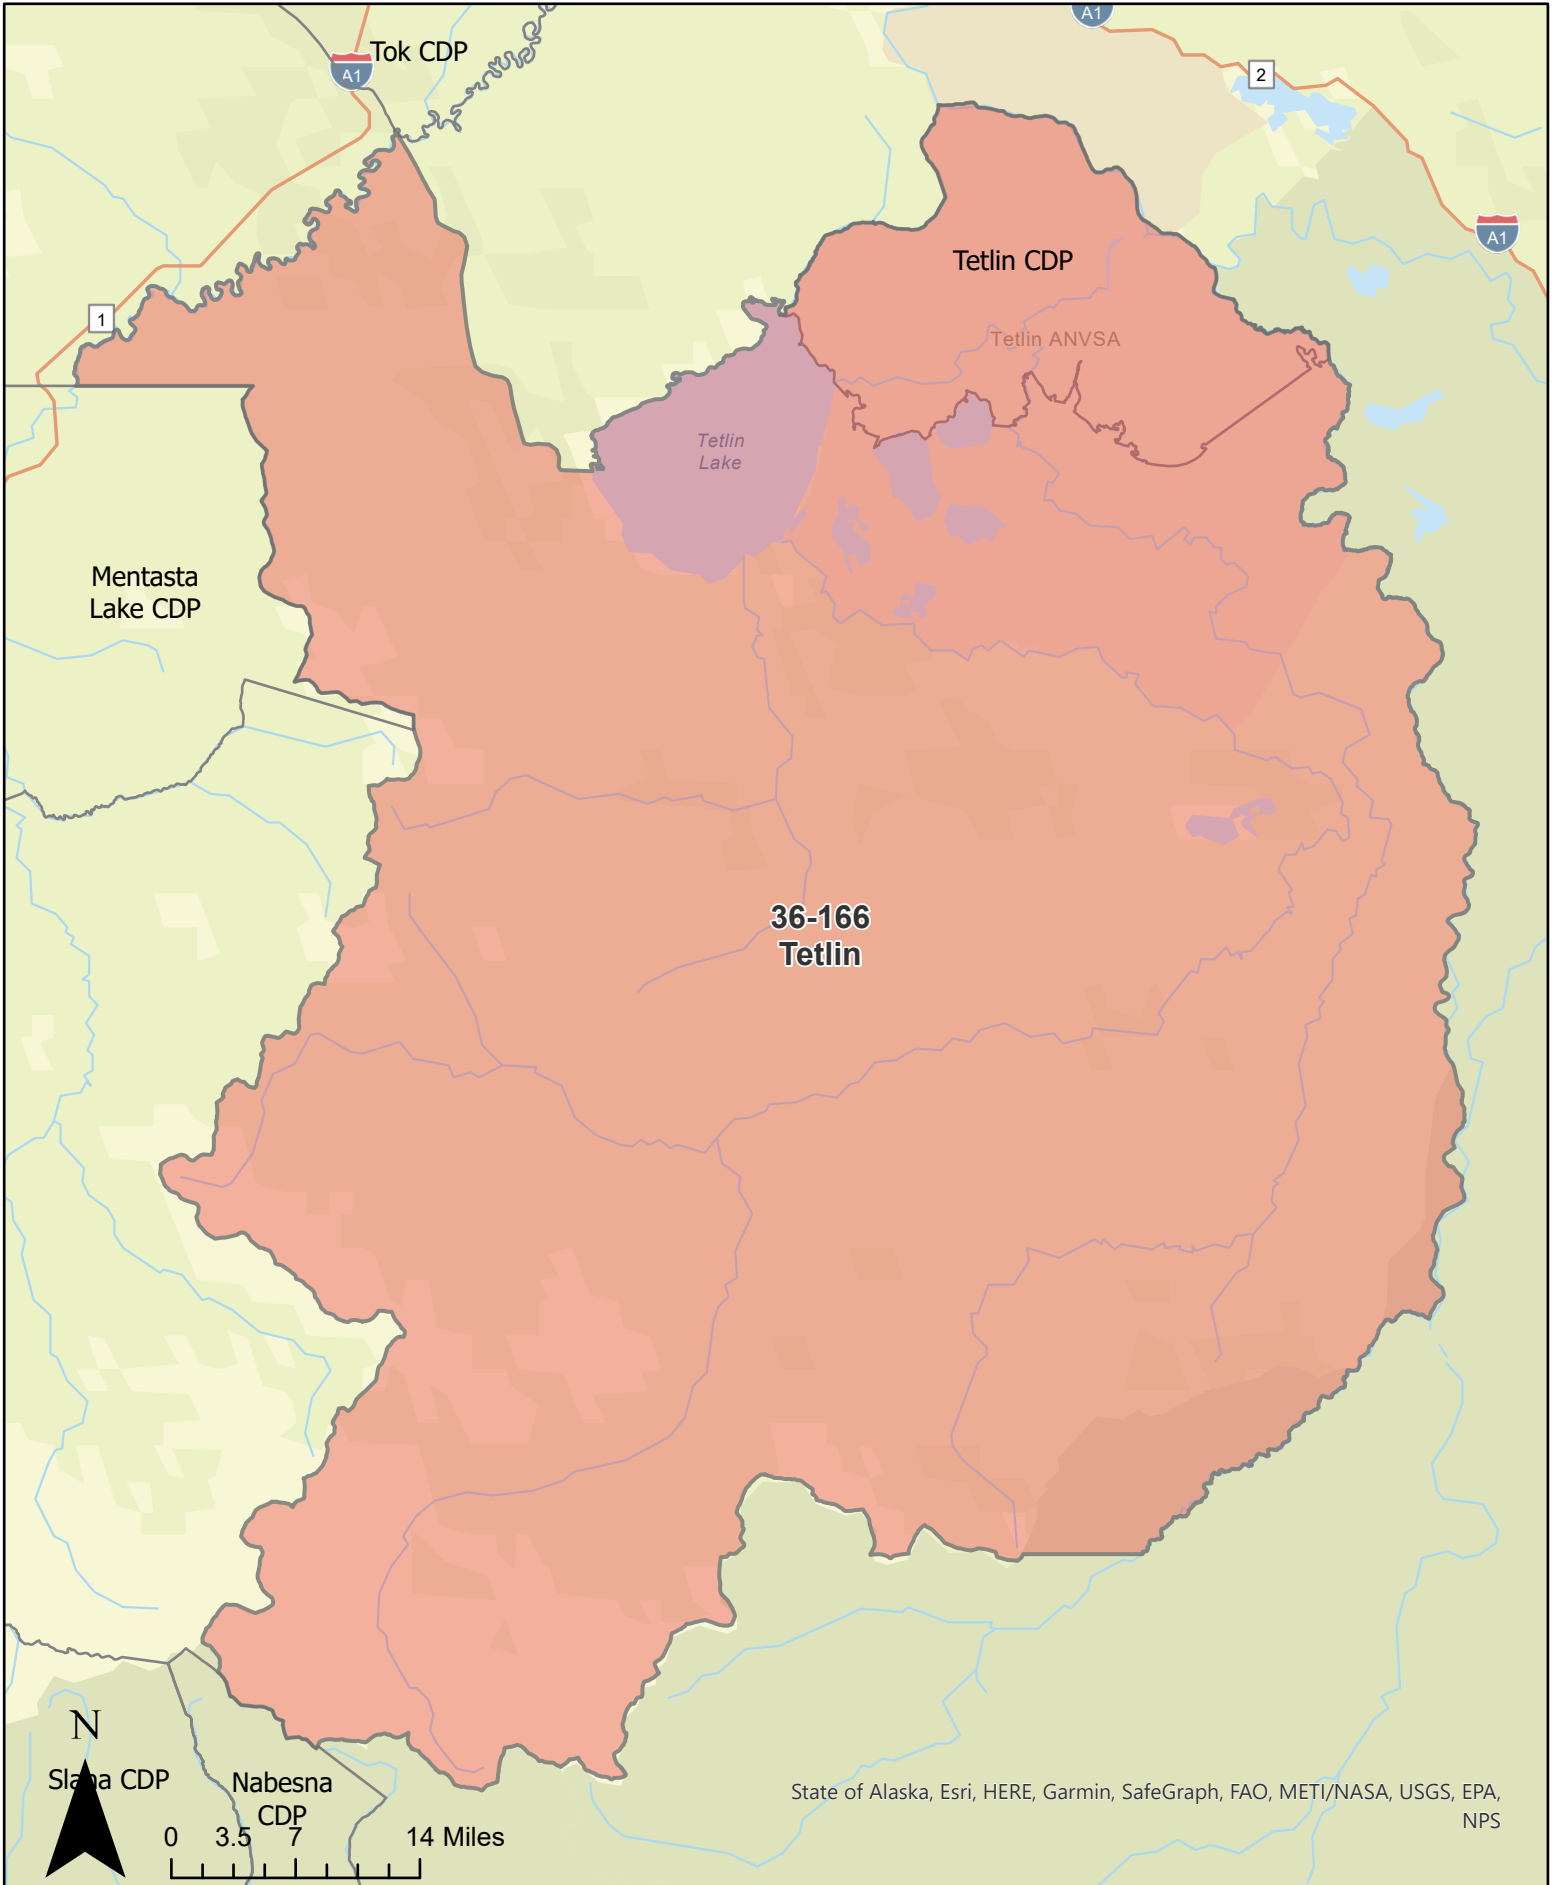

Precinct: 36-010 Allakaket
May 15, 2023 Redistricting Plan

Precinct: 36-014 Anvik
May 15, 2023 Redistricting Plan

Precinct: 36-018 Arctic Village
May 15, 2023 Redistricting Plan

Circle CDP

**36-034
Central**

0 0.42 0.85 1.7 Miles

State of Alaska, Esri, HERE, Garmin, SafeGraph, METI/NASA, USGS, Bureau of Land Management, EPA, NPS, USDA

Delta CDP

45-APL-4

Precinct: 36-054 Deltana

May 15, 2023 Redistricting Plan

Precinct: 36-058 Dot Lake
May 15, 2023 Redistricting Plan

Precinct: 36-138 Nulato
May 15, 2023 Redistricting Plan

Precinct: 36-142 Ruby
May 15, 2023 Redistricting Plan

Ruby city

Nowitna
National Wildlife
Refuge

36-142
Ruby

N

0 5 10 20 Miles

State of Alaska, Esri, HERE, Garmin, FAO, NOAA, USGS, EPA, NPS

Precinct: 36-162 Tanana

May 15, 2023 Redistricting Plan

Precinct: 36-166 Tetlin

May 15, 2023 Redistricting Plan

Precinct: 36-174 Venetie
May 15, 2023 Redistricting Plan