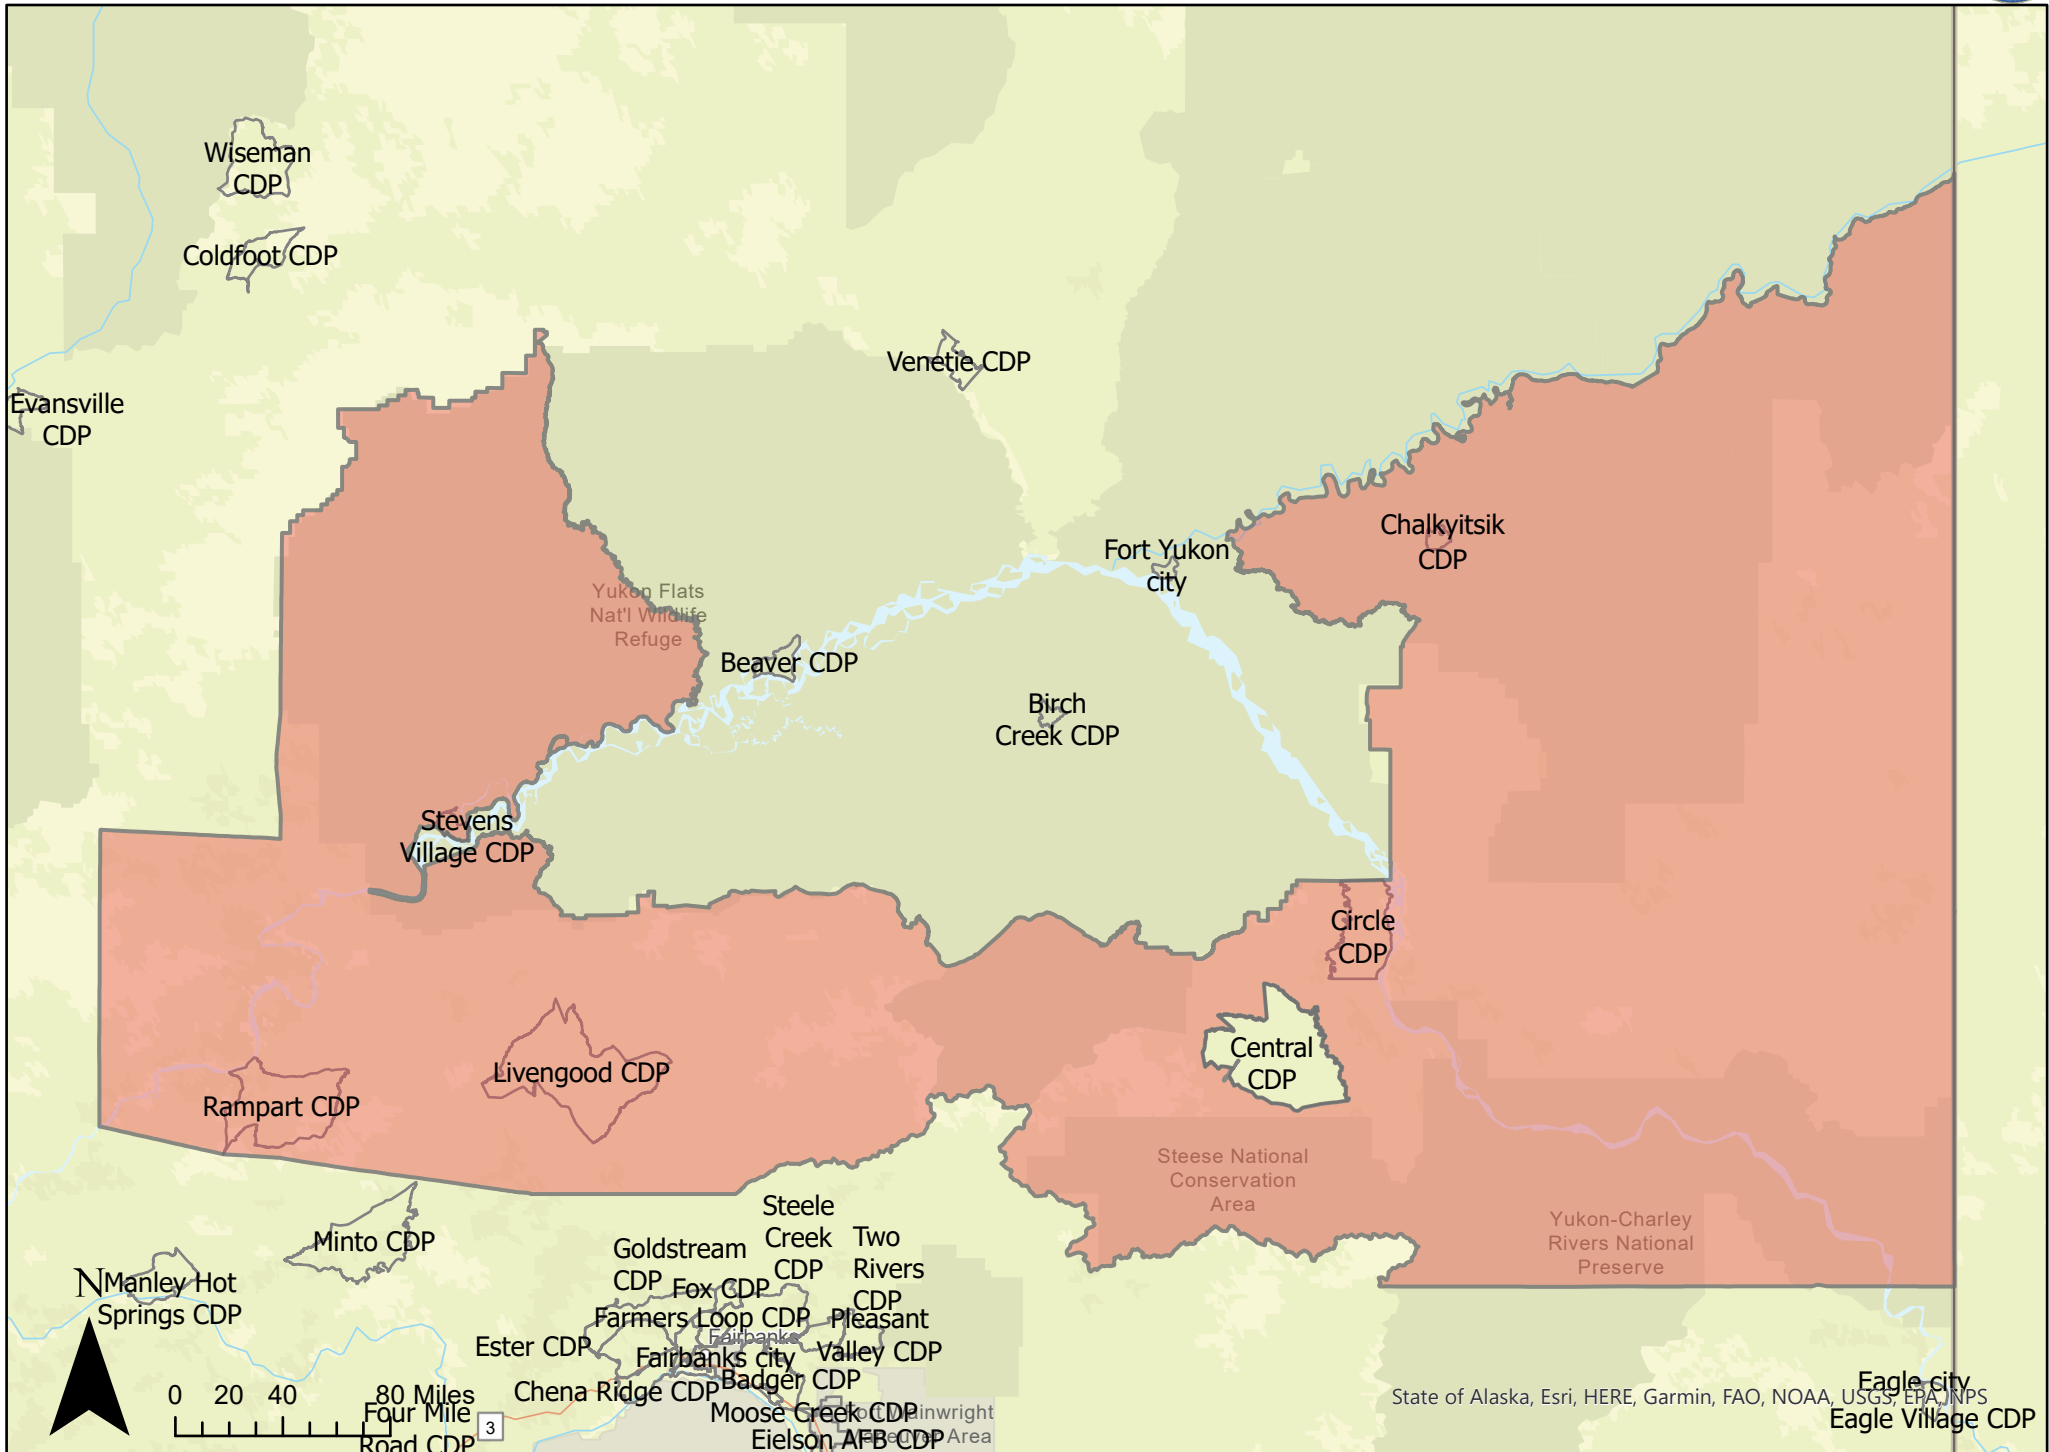

Central CDP

Mastodon Dome
Pyramid Creek

0 2.25 4.5 9 Miles

State of Alaska, Esri, HERE, Garmin, SafeGraph, FAO, METI/NASA, USGS, Bureau of Land Management, EPA, NPS

Bulenberg

Precinct: 36-050 Delta Junction
 May 15, 2023 Redistricting Plan

0 0.42 0.85 1.7 Miles

State of Alaska, Esri, HERE, Garmin, SafeGraph, METI/NASA, USGS, Bureau of Land Management, EPA, NPS, USDA

Delta CDP

45-APL-4

Precinct: 36-054 Deltana

May 15, 2023 Redistricting Plan

Precinct: 36-058 Dot Lake
May 15, 2023 Redistricting Plan

N

0 5 10 20 Miles

State of Alaska Esri, HERE, Garmin, FAO, NOAA, USGS, EPA, NPS

Central CDP

Precinct: 36-074 Galena
May 15, 2023 Redistricting Plan

Gakona CDP

Precinct: 36-090 Hughes
May 15, 2023 Redistricting Plan

Precinct: 36-138 Nulato
May 15, 2023 Redistricting Plan

Precinct: 36-142 Ruby
May 15, 2023 Redistricting Plan

Ruby city

Nowitna
National Wildlife
Refuge

36-142
Ruby

N

0 5 10 20 Miles

State of Alaska, Esri, HERE, Garmin, FAO, NOAA, USGS, EPA, NPS