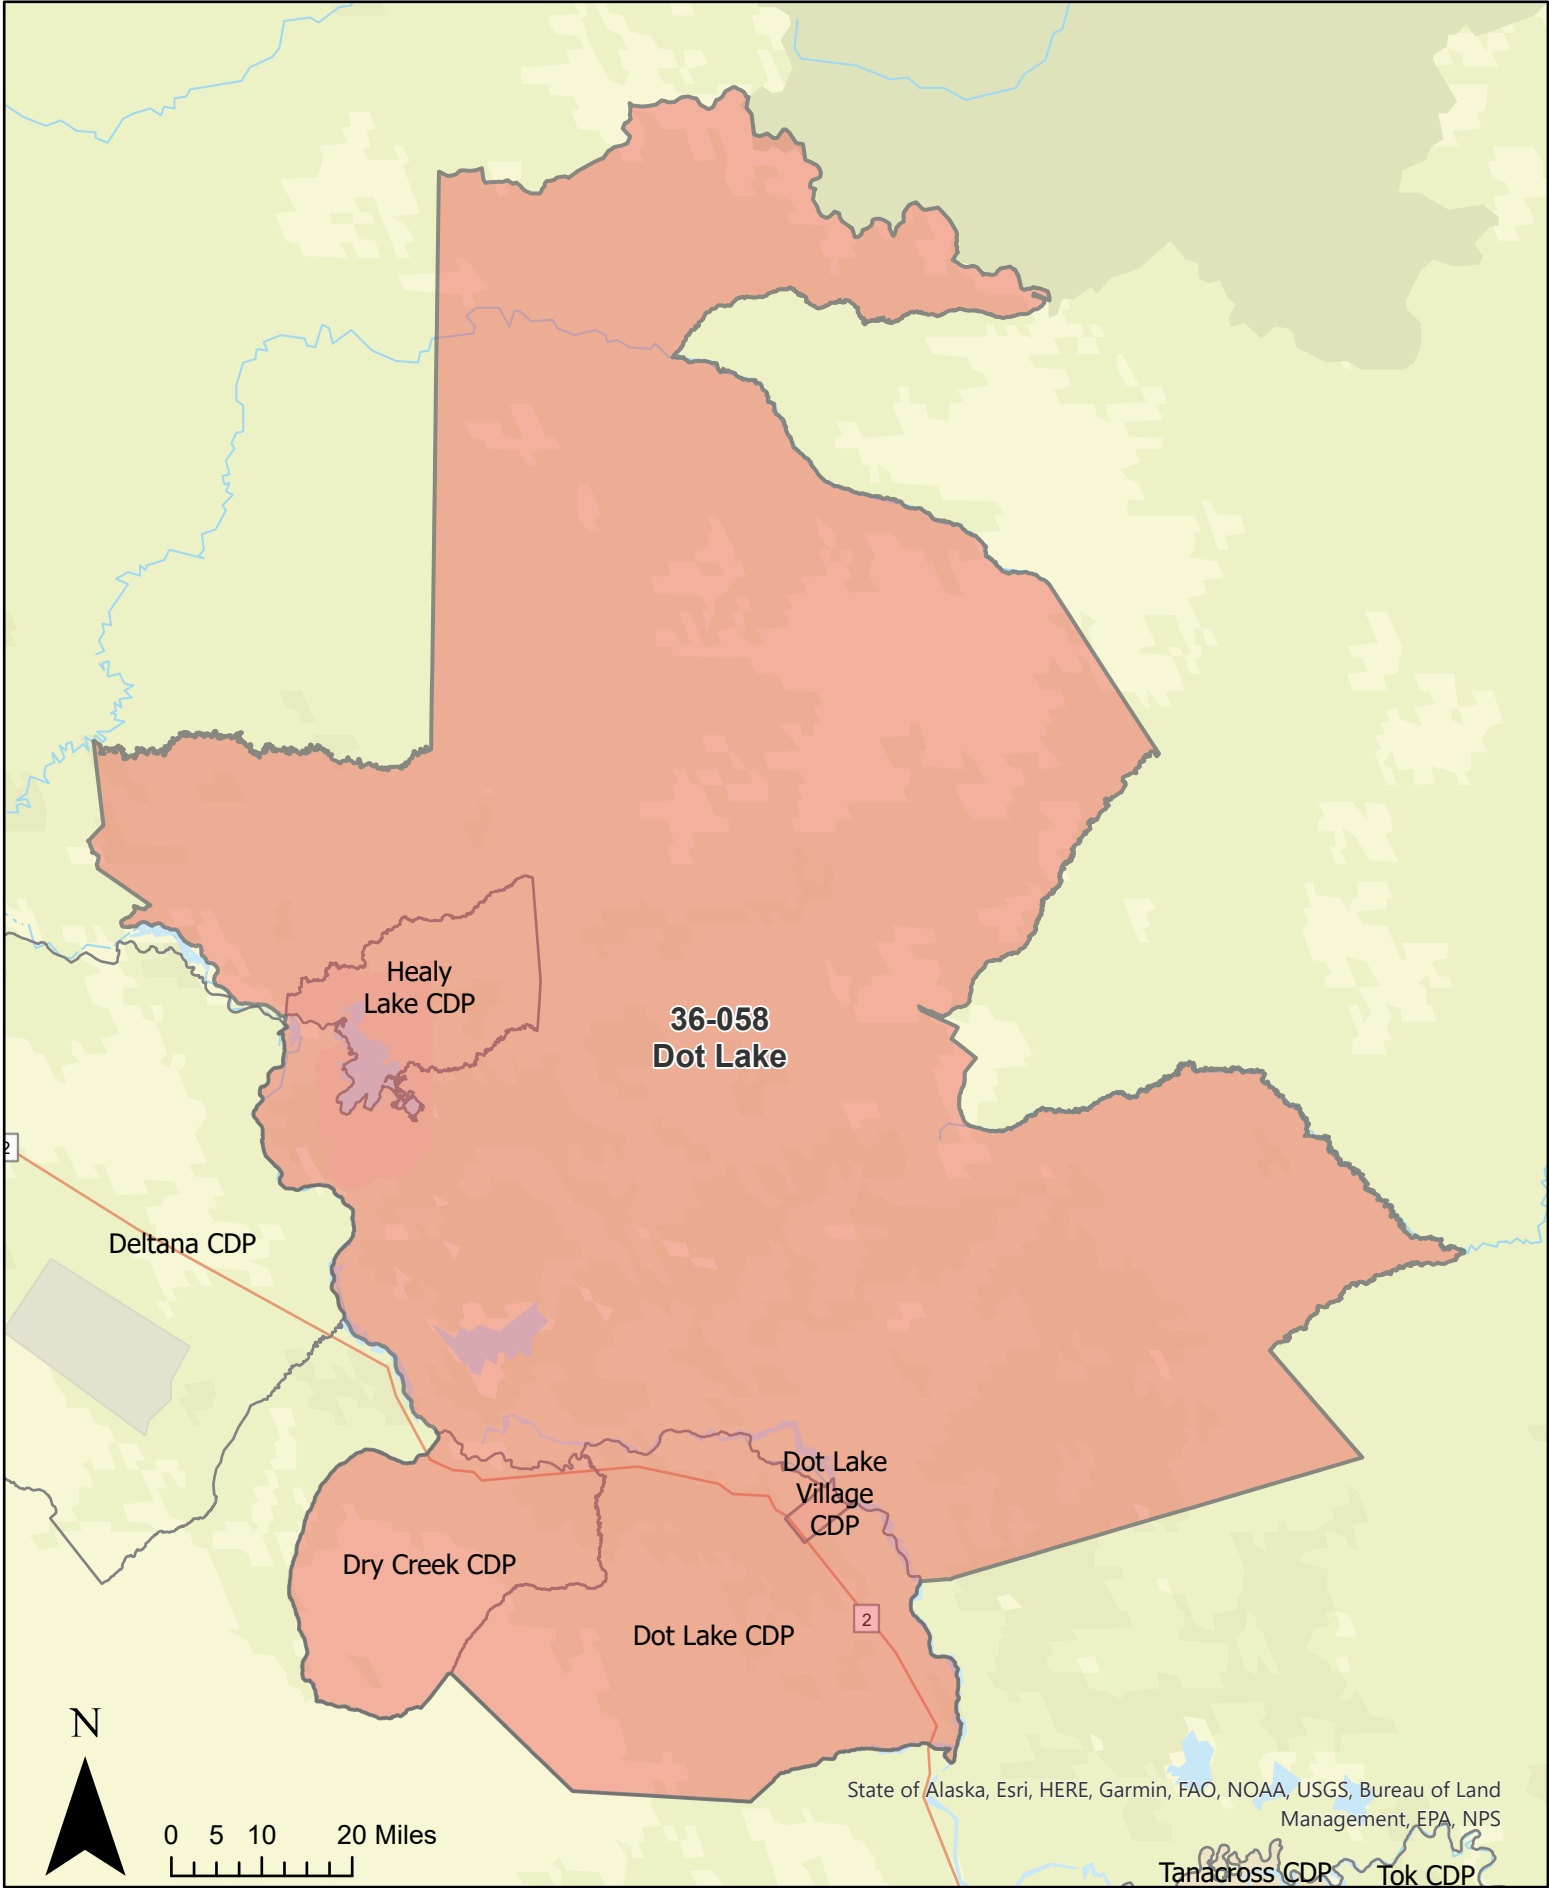

Precinct: 36-010 Allakaket
May 15, 2023 Redistricting Plan

Precinct: 36-014 Anvik
May 15, 2023 Redistricting Plan

Precinct: 36-018 Arctic Village
May 15, 2023 Redistricting Plan

Circle CDP

**36-034
Central**

0 0.42 0.85 1.7 Miles

State of Alaska, Esri, HERE, Garmin, SafeGraph, METI/NASA, USGS, Bureau of Land Management, EPA, NPS, USDA

Delta CDP

45-APL-4

Precinct: 36-054 Deltana

May 15, 2023 Redistricting Plan

Precinct: 36-058 Dot Lake
May 15, 2023 Redistricting Plan

N

0 5 10 20 Miles

State of Alaska Esri, HERE, Garmin, FAO, NOAA, USGS, EPA, NPS

Central CDP

Precinct: 36-074 Galena
May 15, 2023 Redistricting Plan

Gakona CDP

Precinct: 36-090 Hughes
May 15, 2023 Redistricting Plan

Precinct: 36-138 Nulato
May 15, 2023 Redistricting Plan

Precinct: 36-142 Ruby
May 15, 2023 Redistricting Plan

Ruby city

Nowitna
National Wildlife
Refuge

36-142
Ruby

N

0 5 10 20 Miles

State of Alaska, Esri, HERE, Garmin, FAO, NOAA, USGS, EPA, NPS