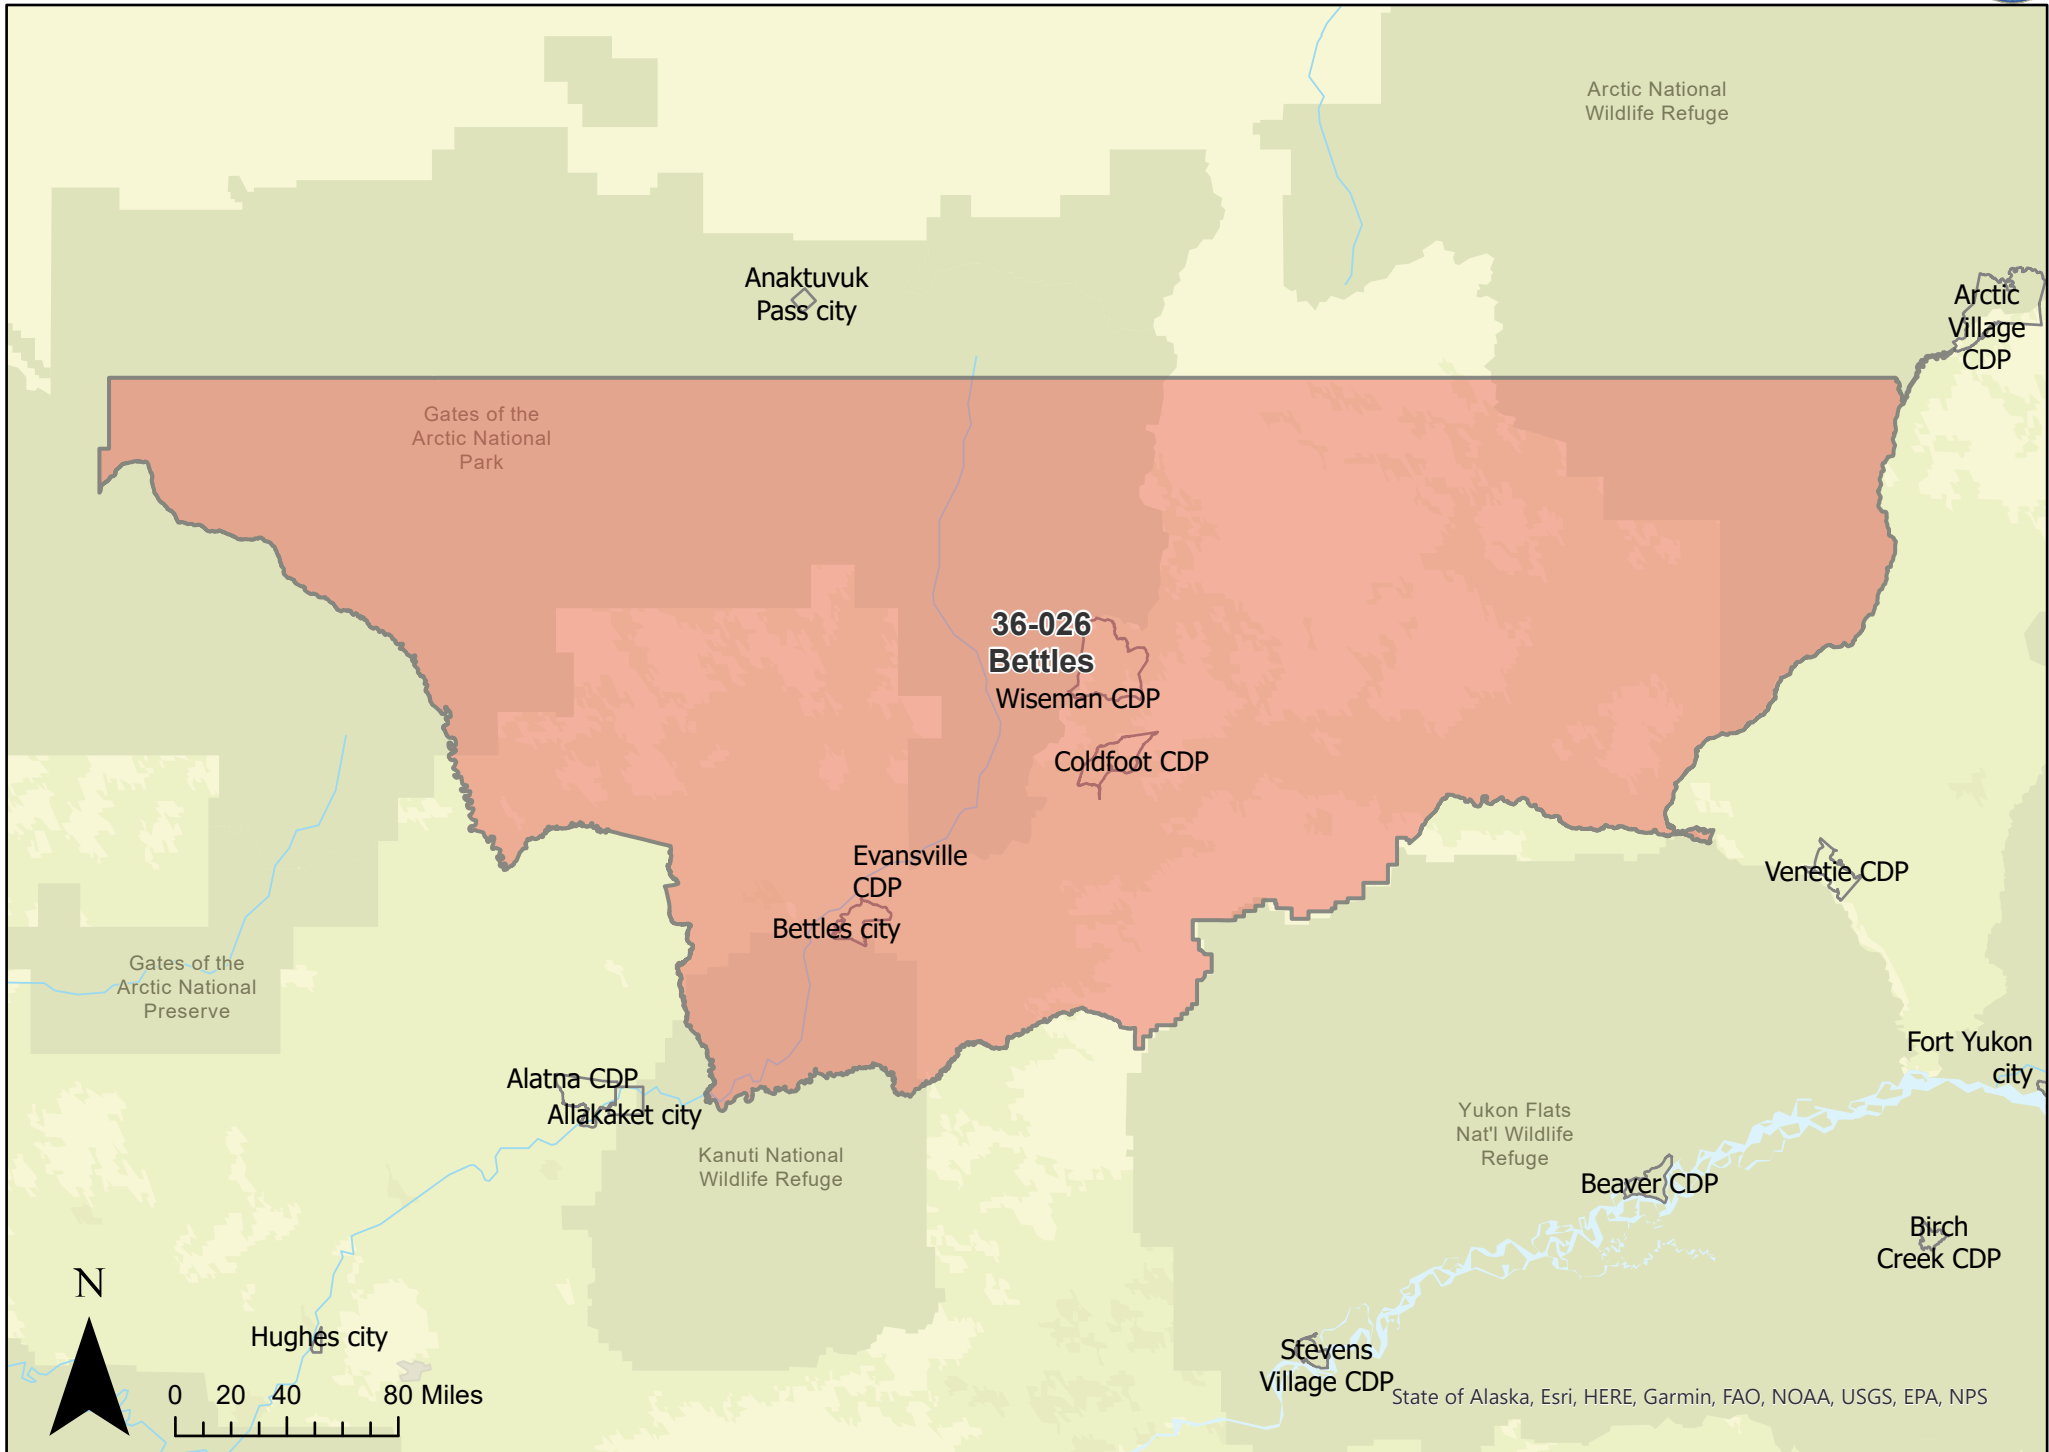

Precinct: 36-010 Allakaket
May 15, 2023 Redistricting Plan

Precinct: 36-014 Anvik
May 15, 2023 Redistricting Plan

Precinct: 36-018 Arctic Village
May 15, 2023 Redistricting Plan

Circle CDP

**36-034
Central**

Central CDP

Mastodon Dome
Pyramid Creek

0 2.25 4.5 9 Miles

State of Alaska, Esri, HERE, Garmin, SafeGraph, FAO, METI/NASA, USGS, Bureau of Land Management, EPA, NPS

Bulenberg

Precinct: 36-050 Delta Junction
 May 15, 2023 Redistricting Plan

0 0.42 0.85 1.7 Miles

State of Alaska, Esri, HERE, Garmin, SafeGraph, METI/NASA, USGS, Bureau of Land Management, EPA, NPS, USDA

Delta CDP

45-APL-4

Precinct: 36-054 Deltana

May 15, 2023 Redistricting Plan

Precinct: 36-058 Dot Lake
May 15, 2023 Redistricting Plan

N

0 5 10 20 Miles

State of Alaska Esri, HERE, Garmin, FAO, NOAA, USGS, EPA, NPS

Central CDP

Precinct: 36-074 Galena
May 15, 2023 Redistricting Plan

Gakona CDP

Precinct: 36-090 Hughes
May 15, 2023 Redistricting Plan