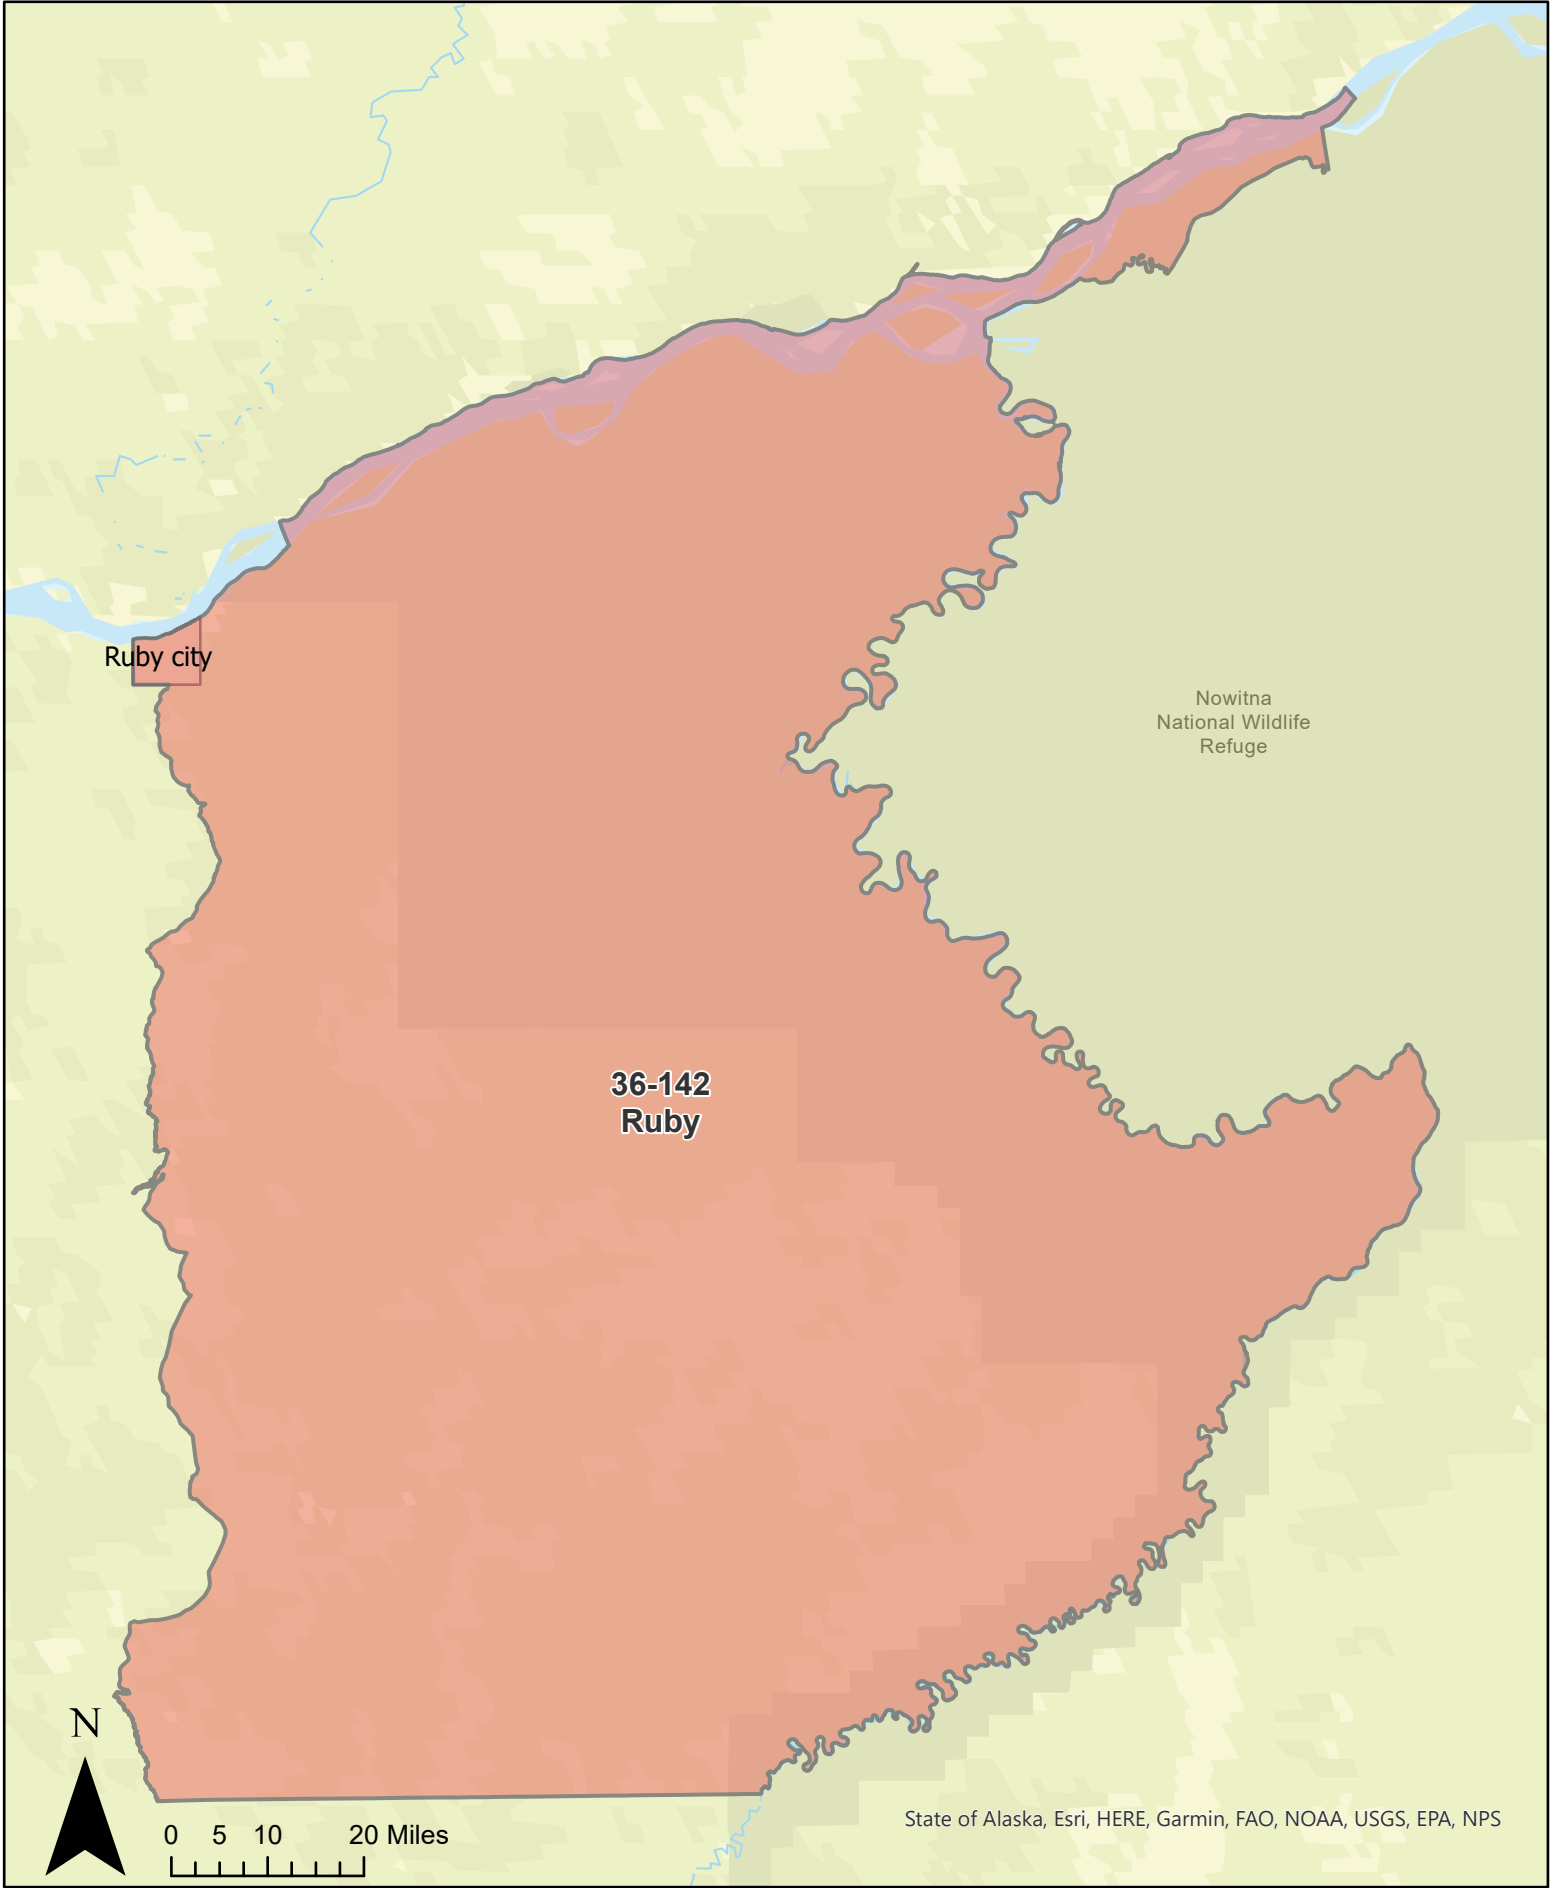

0 0.42 0.85 1.7 Miles

State of Alaska, Esri, HERE, Garmin, SafeGraph, METI/NASA, USGS, Bureau of Land Management, EPA, NPS, USDA

Delta CDP

45-APL-4

Precinct: 36-054 Deltana

May 15, 2023 Redistricting Plan

Precinct: 36-058 Dot Lake
May 15, 2023 Redistricting Plan

N

0 5 10 20 Miles

State of Alaska Esri, HERE, Garmin, FAO, NOAA, USGS, EPA, NPS

Central CDP

Precinct: 36-074 Galena
May 15, 2023 Redistricting Plan

Gakona CDP

Precinct: 36-090 Hughes
May 15, 2023 Redistricting Plan

Precinct: 36-098 Kaltag

May 15, 2023 Redistricting Plan

Precinct: 36-118 Mentasta

May 15, 2023 Redistricting Plan

Precinct: 36-130 Nikolai
May 15, 2023 Redistricting Plan

Precinct: 36-134 Northway

May 15, 2023 Redistricting Plan

Precinct: 36-138 Nulato
May 15, 2023 Redistricting Plan

Precinct: 36-142 Ruby
May 15, 2023 Redistricting Plan

Ruby city

Nowitna
National Wildlife
Refuge

36-142
Ruby

N

0 5 10 20 Miles

State of Alaska, Esri, HERE, Garmin, FAO, NOAA, USGS, EPA, NPS