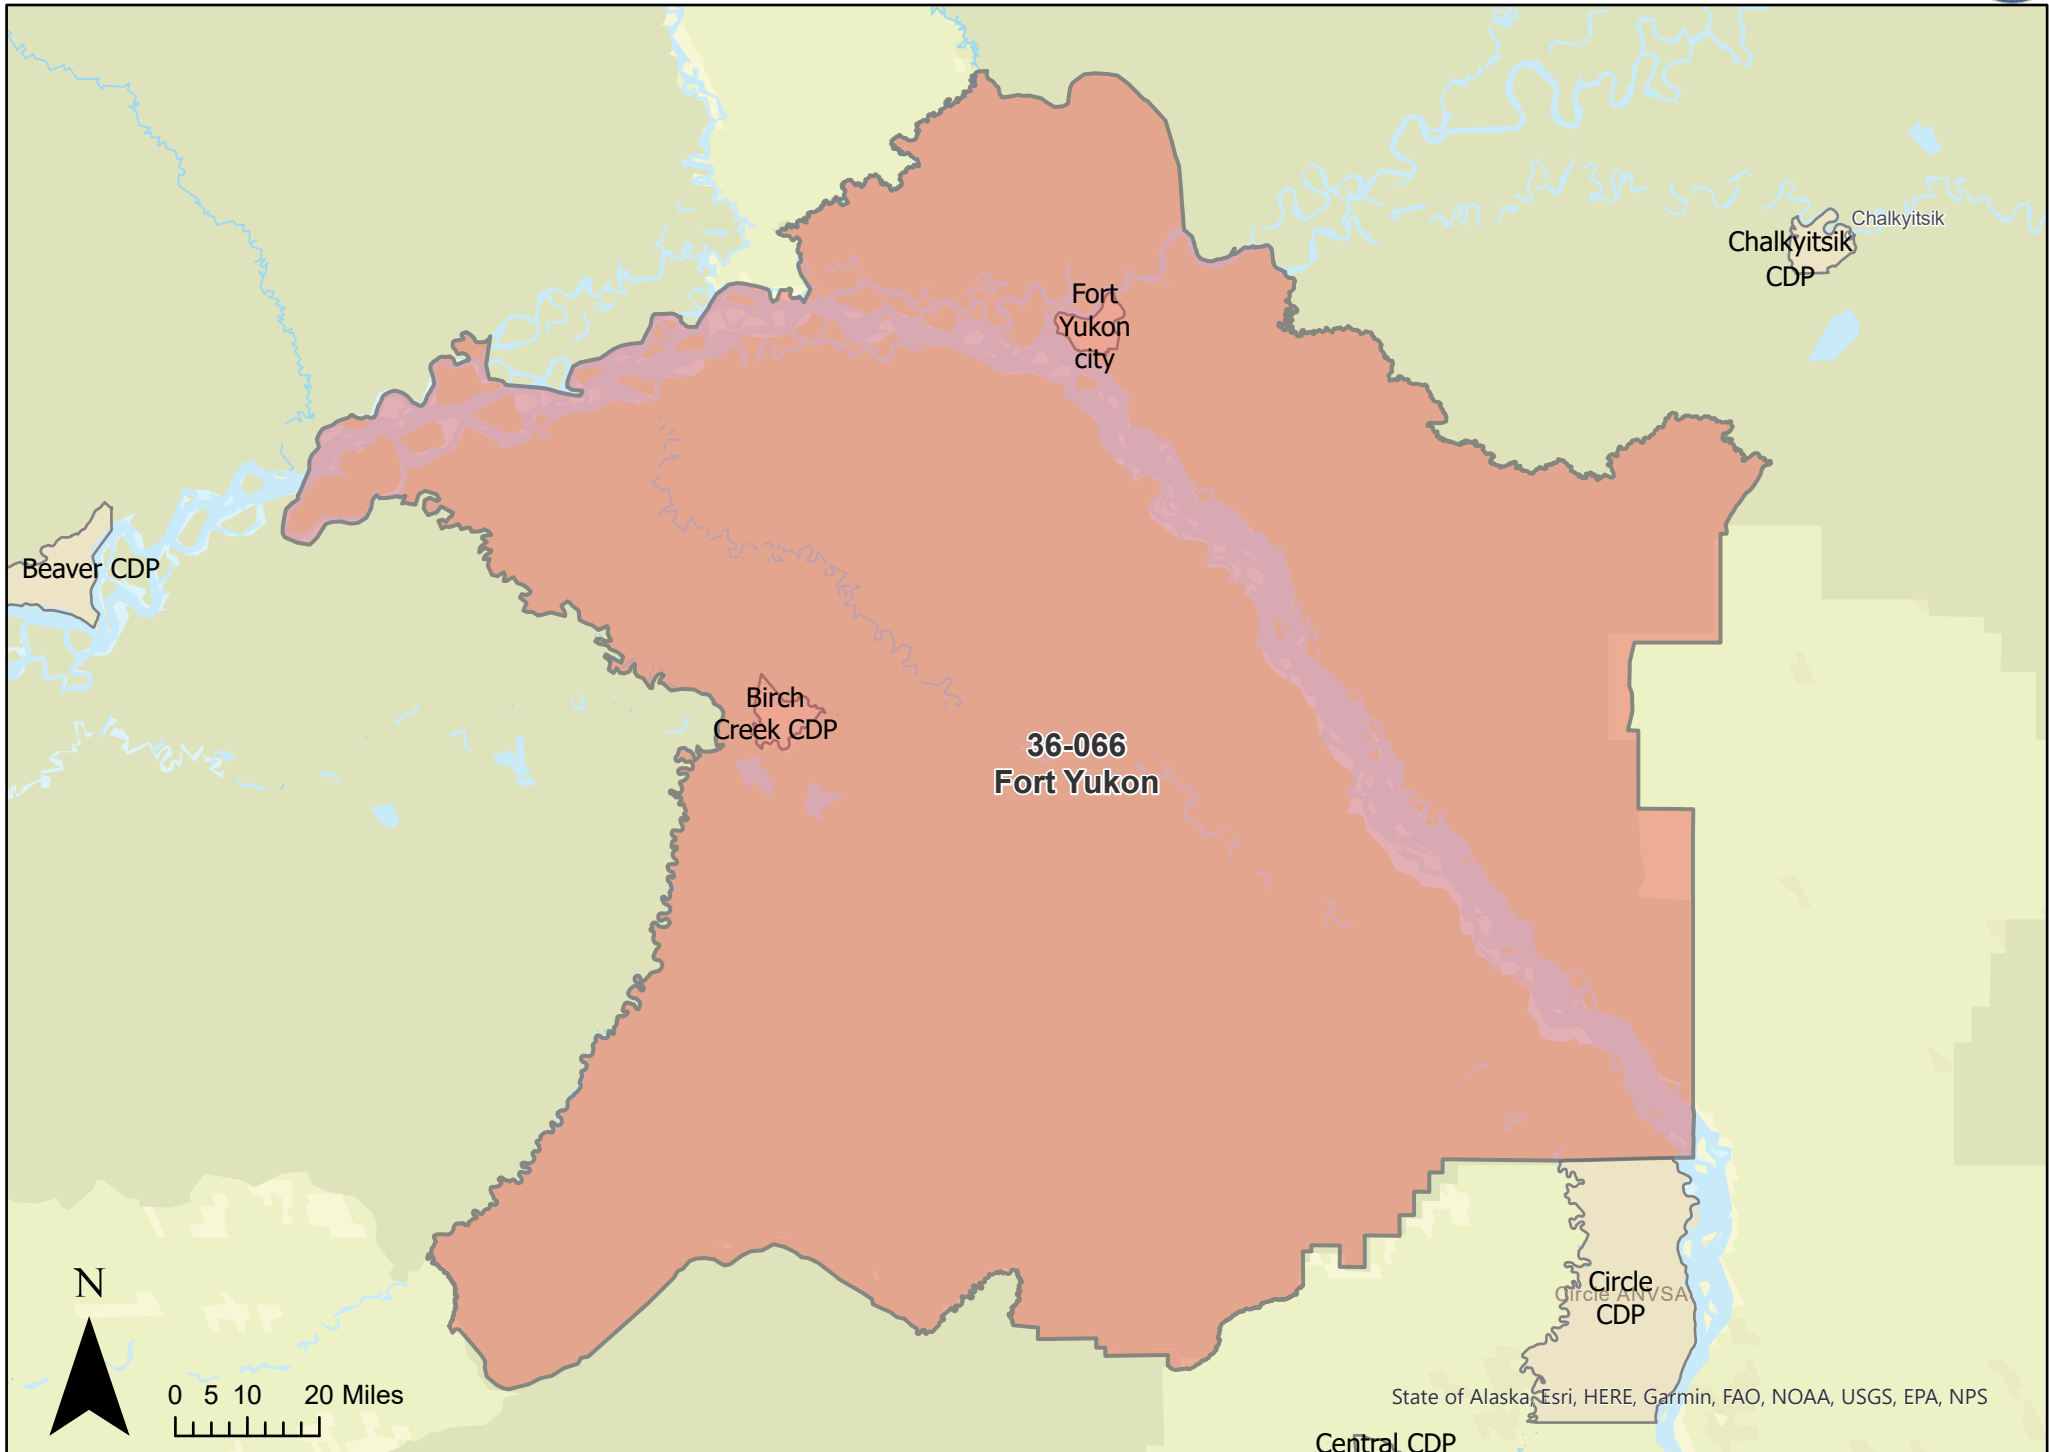

Central CDP

Mastodon Dome
Pyramid Creek

0 2.25 4.5 9 Miles

State of Alaska, Esri, HERE, Garmin, SafeGraph, FAO, METI/NASA, USGS, Bureau of Land Management, EPA, NPS

Bulenberg

Precinct: 36-050 Delta Junction
 May 15, 2023 Redistricting Plan

0 0.42 0.85 1.7 Miles

State of Alaska, Esri, HERE, Garmin, SafeGraph, METI/NASA, USGS, Bureau of Land Management, EPA, NPS, USDA

Delta CDP

45-APL-4

Precinct: 36-054 Deltana

May 15, 2023 Redistricting Plan

Precinct: 36-058 Dot Lake
May 15, 2023 Redistricting Plan

N

0 5 10 20 Miles

State of Alaska Esri, HERE, Garmin, FAO, NOAA, USGS, EPA, NPS

Central CDP

Precinct: 36-074 Galena
May 15, 2023 Redistricting Plan

Gakona CDP

Precinct: 36-090 Hughes
May 15, 2023 Redistricting Plan

Precinct: 36-138 Nulato
May 15, 2023 Redistricting Plan

Precinct: 36-142 Ruby
May 15, 2023 Redistricting Plan

Ruby city

Nowitna
National Wildlife
Refuge

36-142
Ruby

N

0 5 10 20 Miles

State of Alaska, Esri, HERE, Garmin, FAO, NOAA, USGS, EPA, NPS