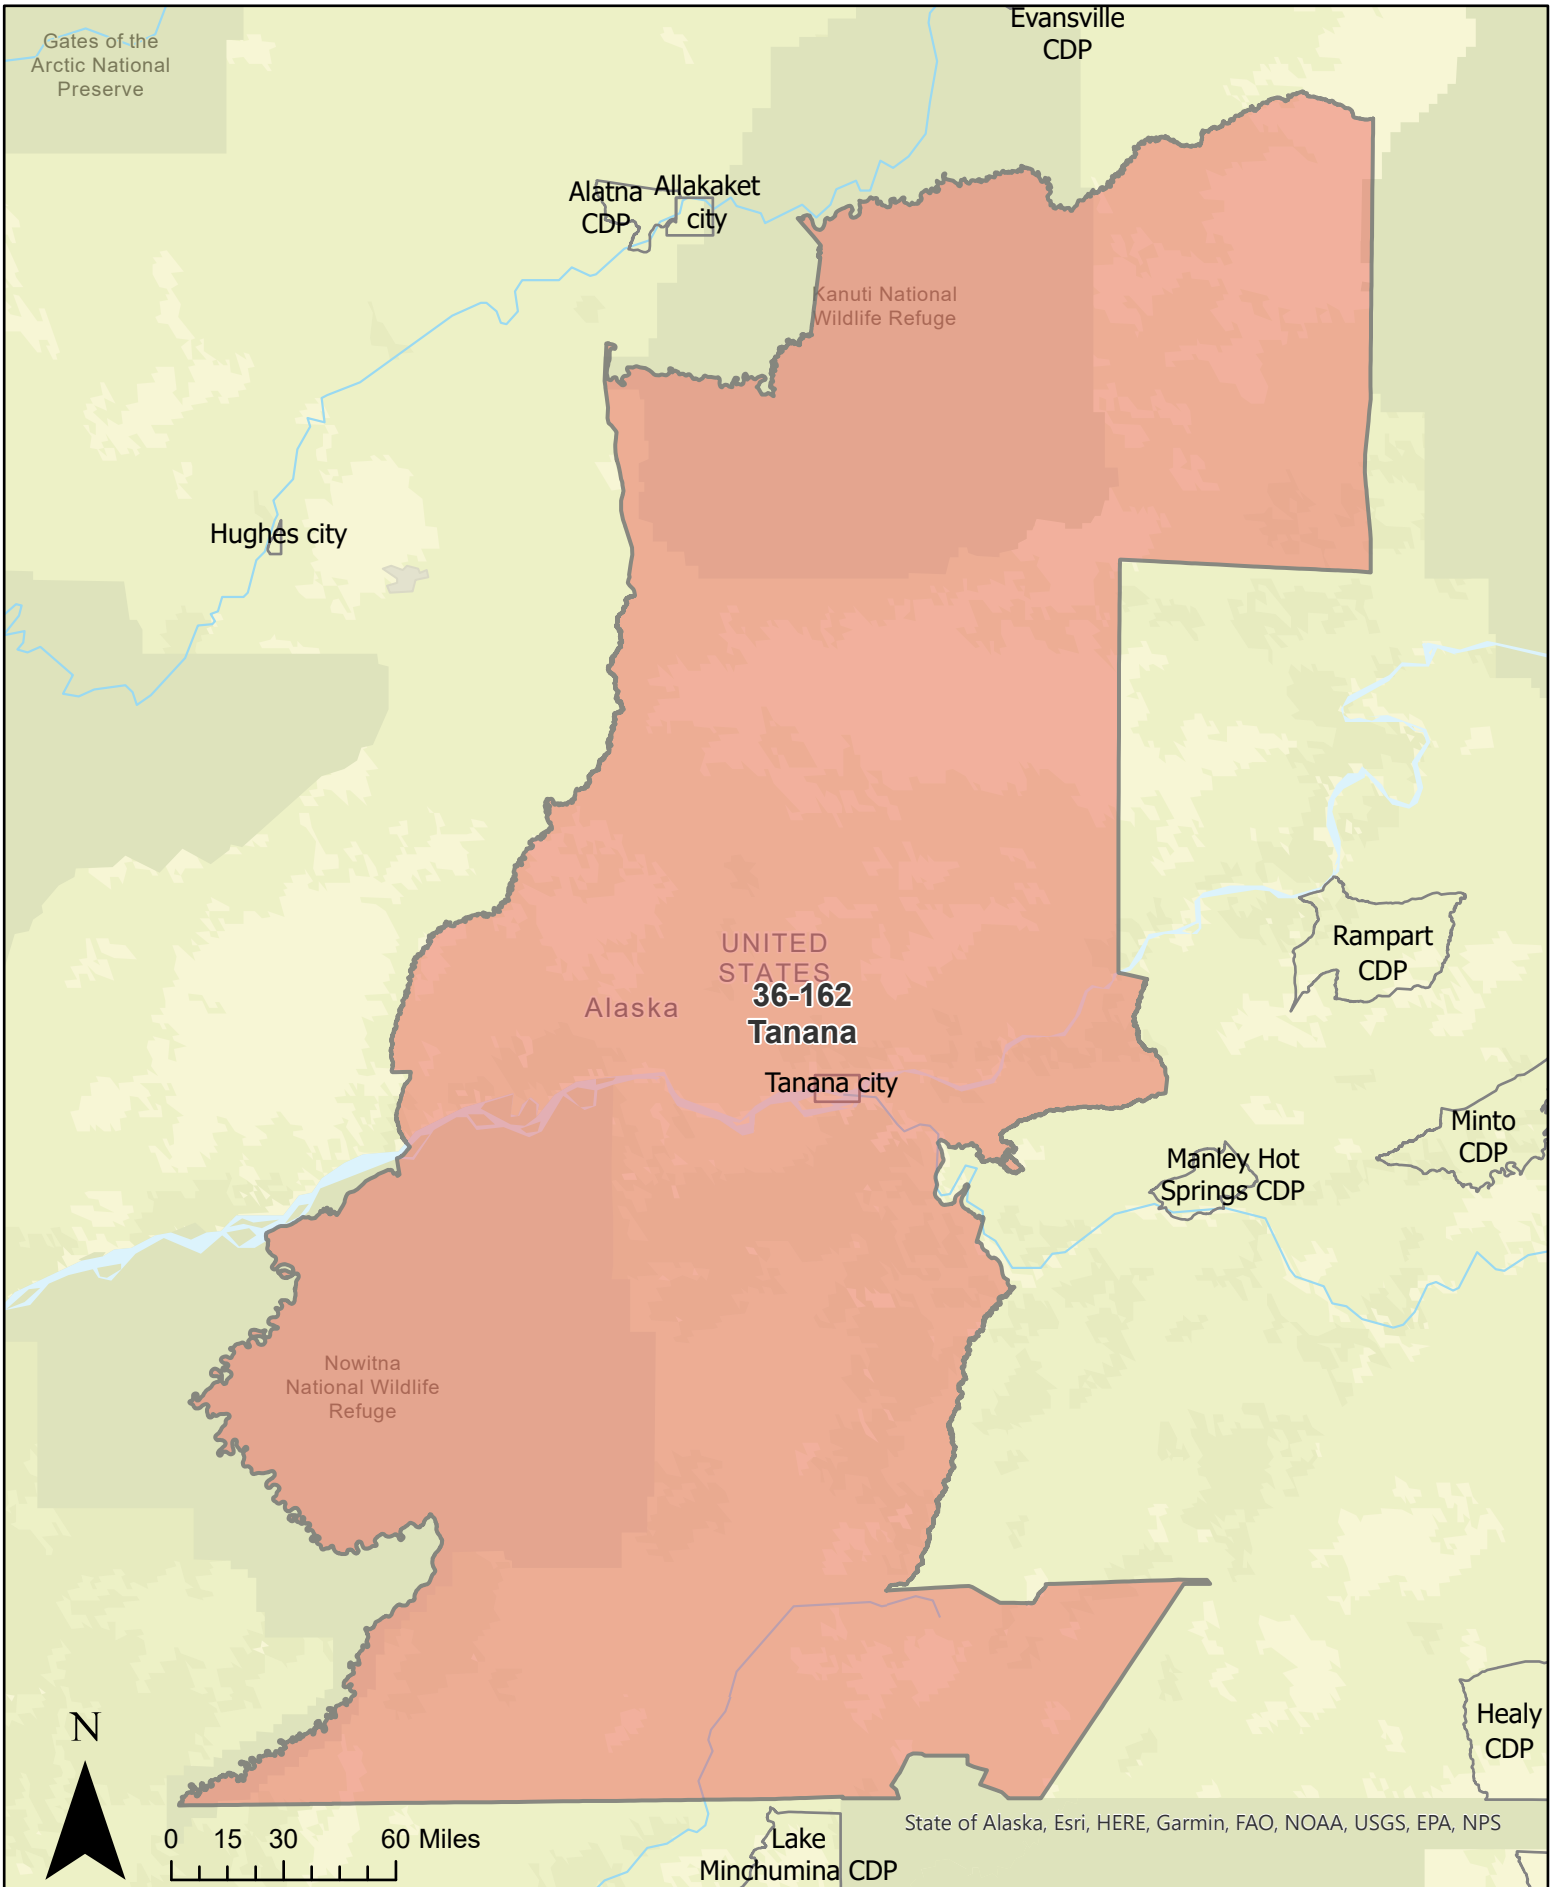

Precinct: 36-010 Allakaket
May 15, 2023 Redistricting Plan

Precinct: 36-014 Anvik
May 15, 2023 Redistricting Plan

Precinct: 36-018 Arctic Village
May 15, 2023 Redistricting Plan

Circle CDP

**36-034
Central**

0 0.42 0.85 1.7 Miles

State of Alaska, Esri, HERE, Garmin, SafeGraph, METI/NASA, USGS, Bureau of Land Management, EPA, NPS, USDA

Delta CDP

45-APL-4

Precinct: 36-054 Deltana

May 15, 2023 Redistricting Plan

Precinct: 36-058 Dot Lake
May 15, 2023 Redistricting Plan

Precinct: 36-138 Nulato
May 15, 2023 Redistricting Plan

Precinct: 36-142 Ruby
May 15, 2023 Redistricting Plan

Ruby city

Nowitna
National Wildlife
Refuge

36-142
Ruby

N

0 5 10 20 Miles

State of Alaska, Esri, HERE, Garmin, FAO, NOAA, USGS, EPA, NPS

Precinct: 36-162 Tanana

May 15, 2023 Redistricting Plan

Precinct: 36-166 Tetlin

May 15, 2023 Redistricting Plan

Precinct: 36-174 Venetie
May 15, 2023 Redistricting Plan