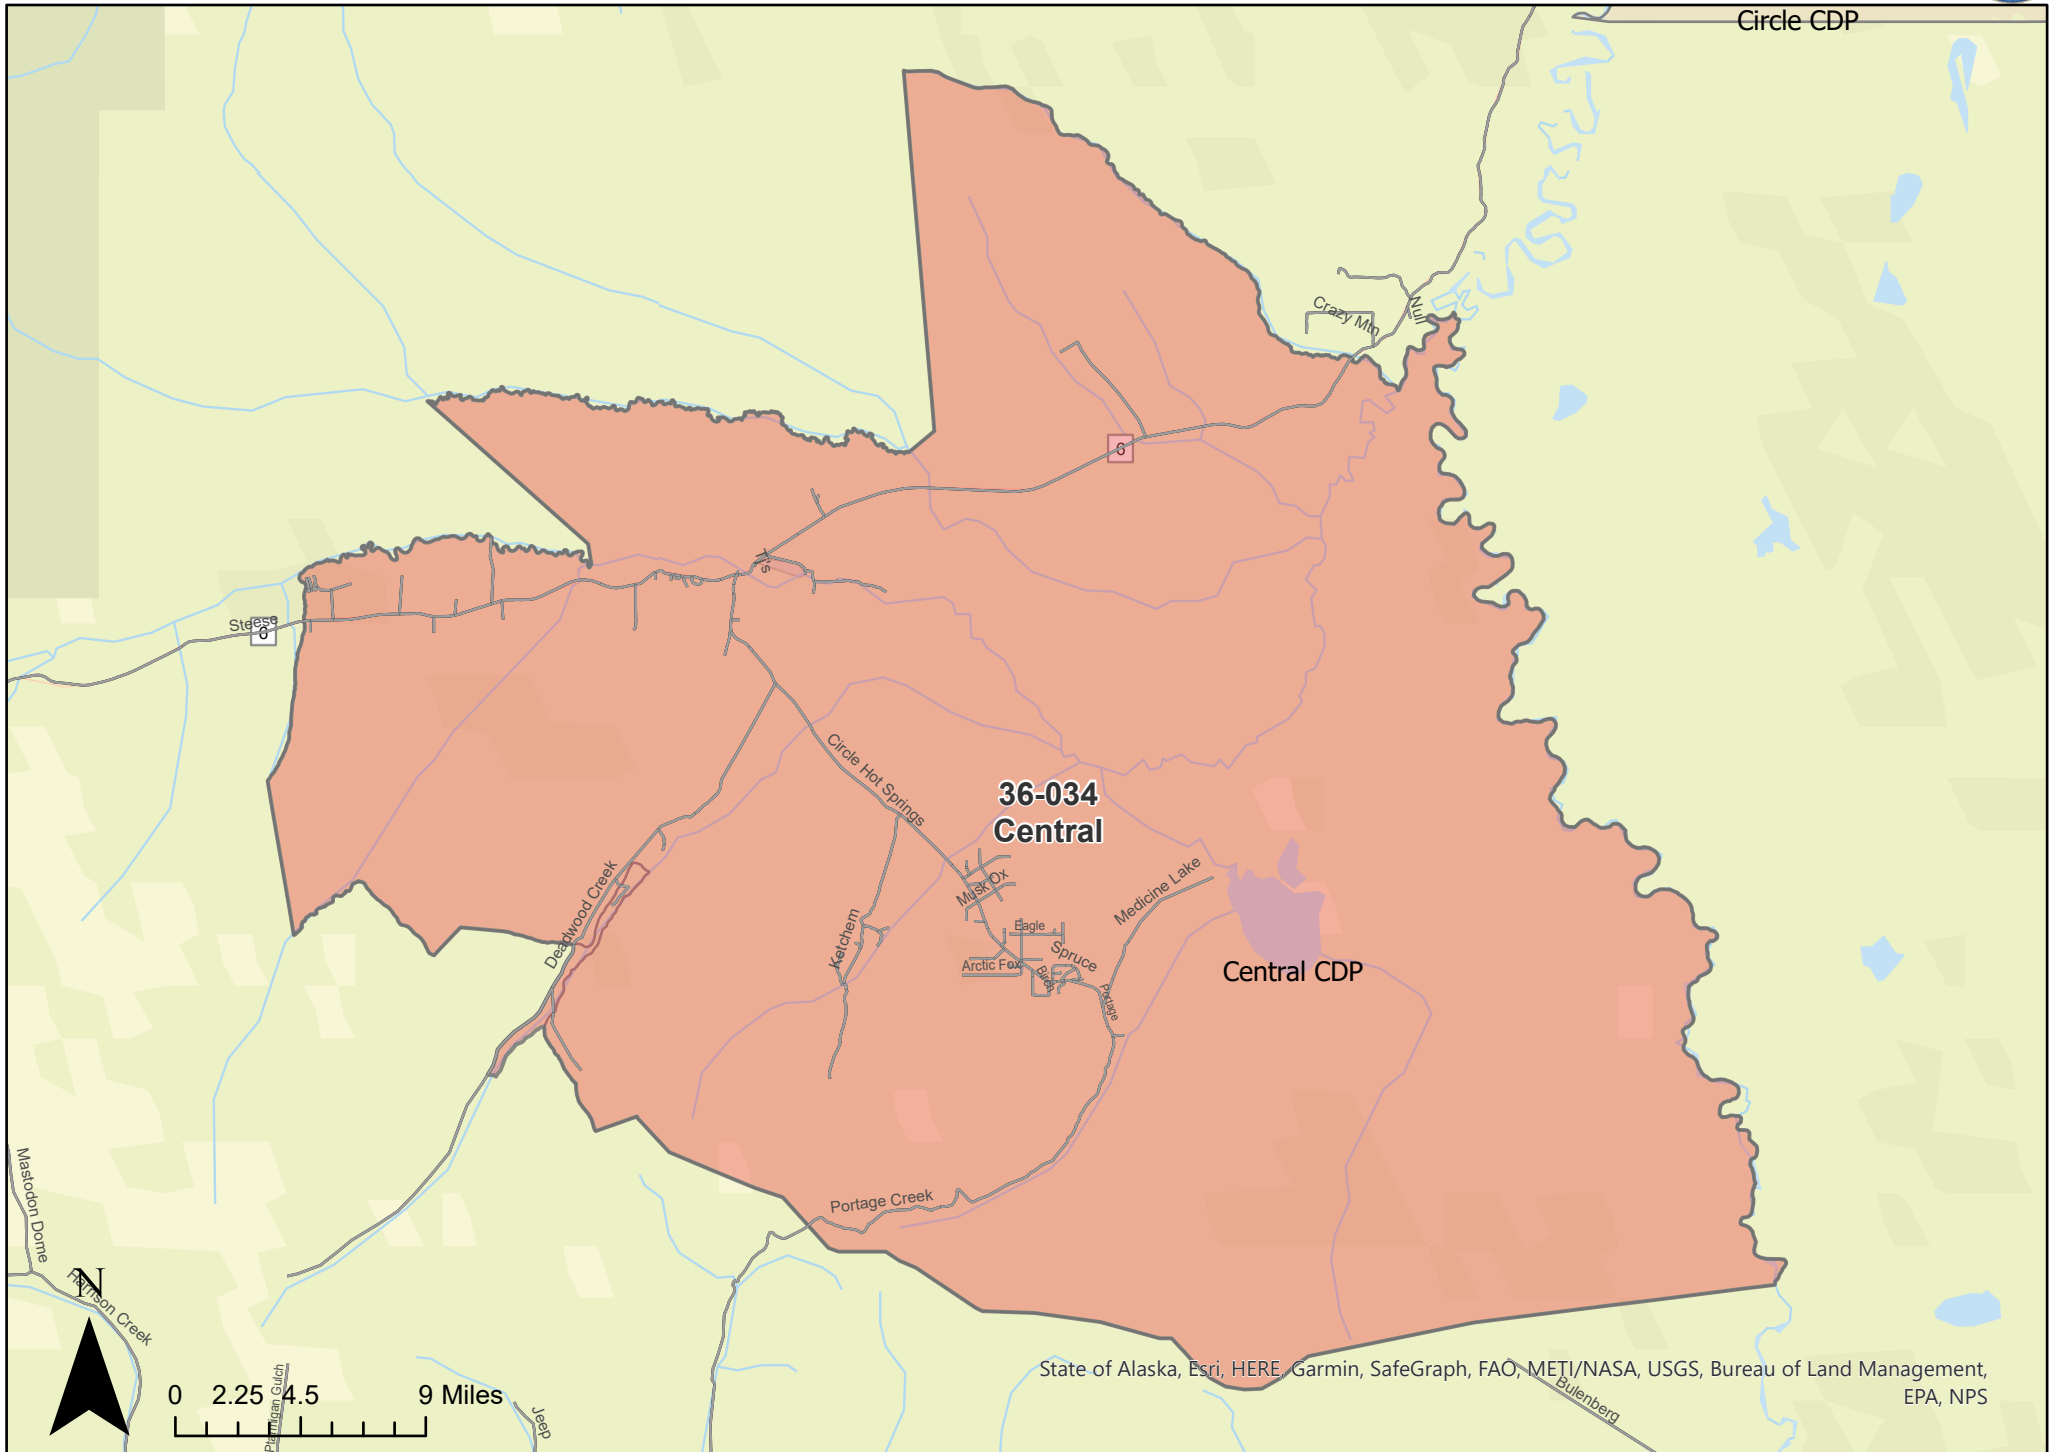

Precinct: 36-010 Allakaket
May 15, 2023 Redistricting Plan

Precinct: 36-014 Anvik
May 15, 2023 Redistricting Plan

Precinct: 36-018 Arctic Village
May 15, 2023 Redistricting Plan

Circle CDP

**36-034
Central**

Central CDP

Mastodon Dome
Pyramid Creek

0 2.25 4.5 9 Miles

State of Alaska, Esri, HERE, Garmin, SafeGraph, FAO, METI/NASA, USGS, Bureau of Land Management, EPA, NPS

Bulenberg

Precinct: 36-050 Delta Junction
 May 15, 2023 Redistricting Plan

0 0.42 0.85 1.7 Miles

State of Alaska, Esri, HERE, Garmin, SafeGraph, METI/NASA, USGS, Bureau of Land Management, EPA, NPS, USDA

Delta CDP

45-APL-4

Precinct: 36-054 Deltana

May 15, 2023 Redistricting Plan

Precinct: 36-058 Dot Lake
May 15, 2023 Redistricting Plan

N

0 5 10 20 Miles

State of Alaska Esri, HERE, Garmin, FAO, NOAA, USGS, EPA, NPS

Central CDP

Precinct: 36-074 Galena
May 15, 2023 Redistricting Plan

Gakona CDP

Precinct: 36-090 Hughes
May 15, 2023 Redistricting Plan