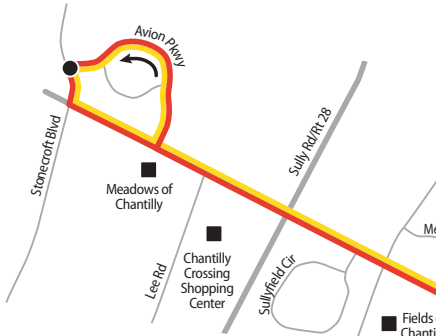

ROUTE 671

Chantilly – Inova Fairfax – Dunn Loring

ROUTE 672

Chantilly – Dunn Loring

● Timepoint • Punto de tiempo

SERVICE NOTE • NOTA DE SERVICIO

Limited-stop service Eastbound / Servicio de paradas limitadas en dirección este:

- Route 50 at Airline Pkwy
- Route 50 at Walney Rd
- Route 50 at Elmwood St
- Route 50 at Chantilly Rd
- Route 50 at Galesbury Ln
- Route 50 at Stringfellow Rd
- Route 50 at Majestic Lane
- Route 50 at Fair Ridge Dr

Limited-stop service Westbound / Servicio de paradas limitadas en dirección oeste:

- Route 50 at Fair Ridge Dr
- Route 50 at Highland Oaks Dr
- Route 50 at Stringfellow Dr
- Route 50 at Galesbury Ln
- Route 50 at Chantilly Rd
- Route 50 at Elmwood St
- Route 50 at Centreview Dr
- Route 50 at Avion Pkwy