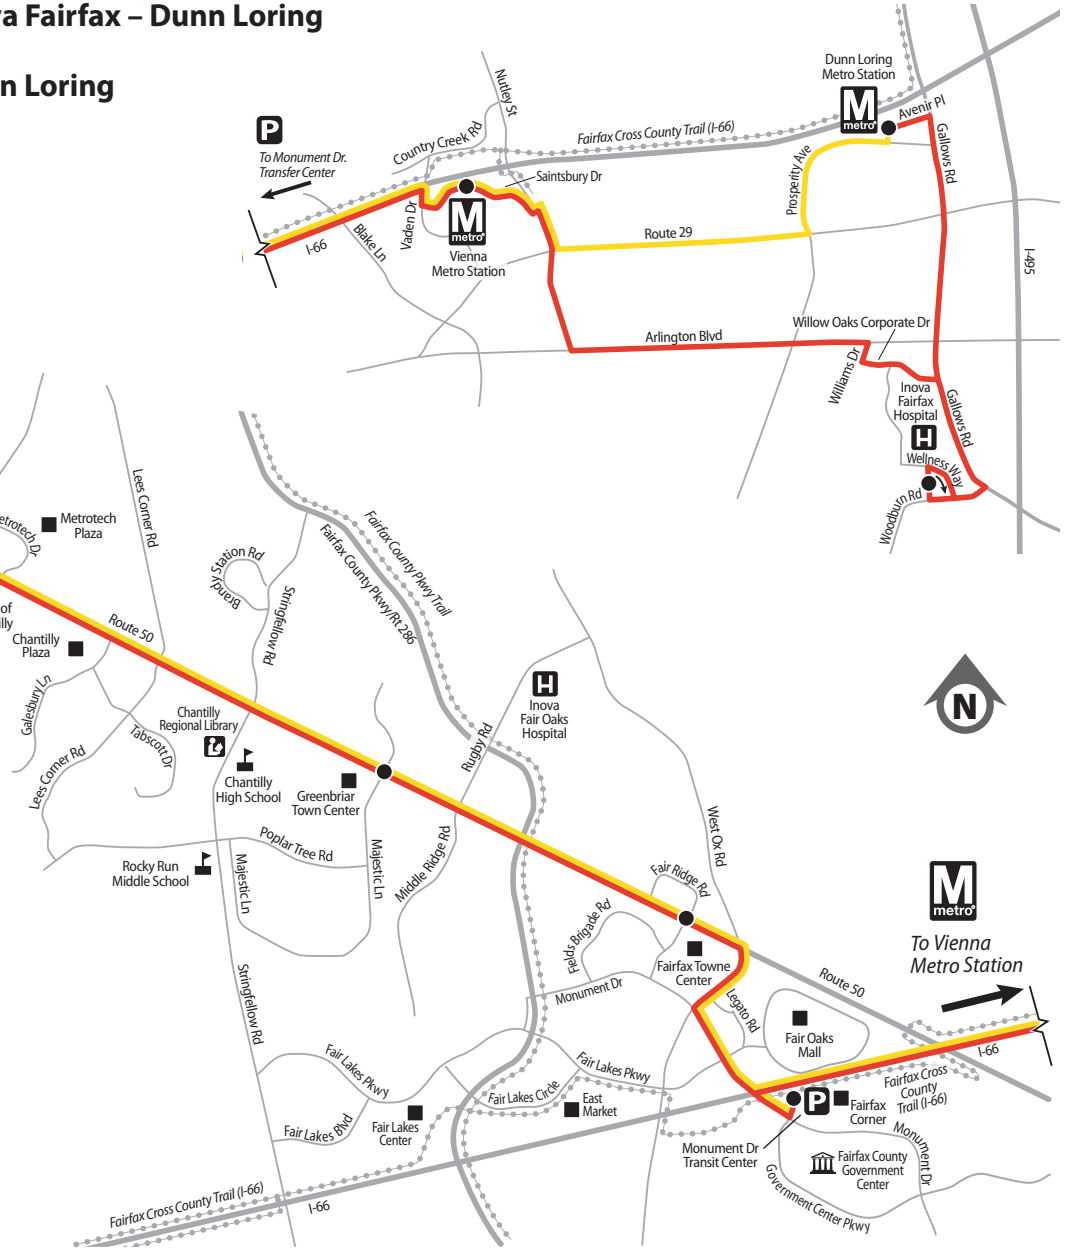

### SERVICE NOTE • NOTA DE SERVICIO

Limited-stop service Eastbound / Servicio de paradas limitadas en dirección este:

- Route 50 at Airline Pkwy
- Route 50 at Walney Rd
- Route 50 at Elmwood St
- Route 50 at Chantilly Rd
- Route 50 at Galesbury Ln
- Route 50 at Stringfellow Rd
- Route 50 at Majestic Lane
- Route 50 at Fair Ridge Dr

Limited-stop service Westbound / Servicio de paradas limitadas en dirección oeste:

- Route 50 at Fair Ridge Dr
- Route 50 at Highland Oaks Dr
- Route 50 at Stringfellow Dr
- Route 50 at Galesbury Ln
- Route 50 at Chantilly Rd
- Route 50 at Elmwood St
- Route 50 at Centreview Dr
- Route 50 at Avion Pkwy

Monday through Friday • Lunes a Viernes  
Eastbound • Dirección este

Route Number • Número de ruta	Avion Pkwy & Stonecroft Blvd	Route 50 & Majestic Ln	Route 50 & Fair Ridge Dr	Monument Dr Transit Center	Vienna Metro Station	Inova Fairfax Hospital	Dunn Loring Metro Station
<b>☀ AM Service • Servicio de AM</b>							
671	5:20	5:30	5:33	5:38	5:51	6:08	6:19
671	6:00	6:10	6:13	6:18	6:31	6:48	6:59
671	6:30	6:40	6:43	6:48	7:01	7:18	7:29
671	7:00	7:10	7:13	7:18	7:31	7:48	7:59
671	7:30	7:40	7:43	7:48	8:01	8:18	8:29
671	8:00	8:10	8:13	8:18	8:31	8:48	8:59
671	8:30	8:40	8:43	8:48	9:01	9:18	9:29
671	9:00	9:10	9:13	9:18	9:31	9:48	9:59
672	9:15	9:25	9:28	9:33	9:43	—	9:54
672	9:45	9:55	9:58	10:03	10:13	—	10:24
672	10:15	10:25	10:28	10:33	10:43	—	10:54
672	10:45	10:55	10:58	11:03	11:13	—	11:24
672	11:15	11:25	11:28	11:33	11:43	—	11:54
672	11:45	11:55	11:58	12:03PM	12:13PM	—	12:24PM