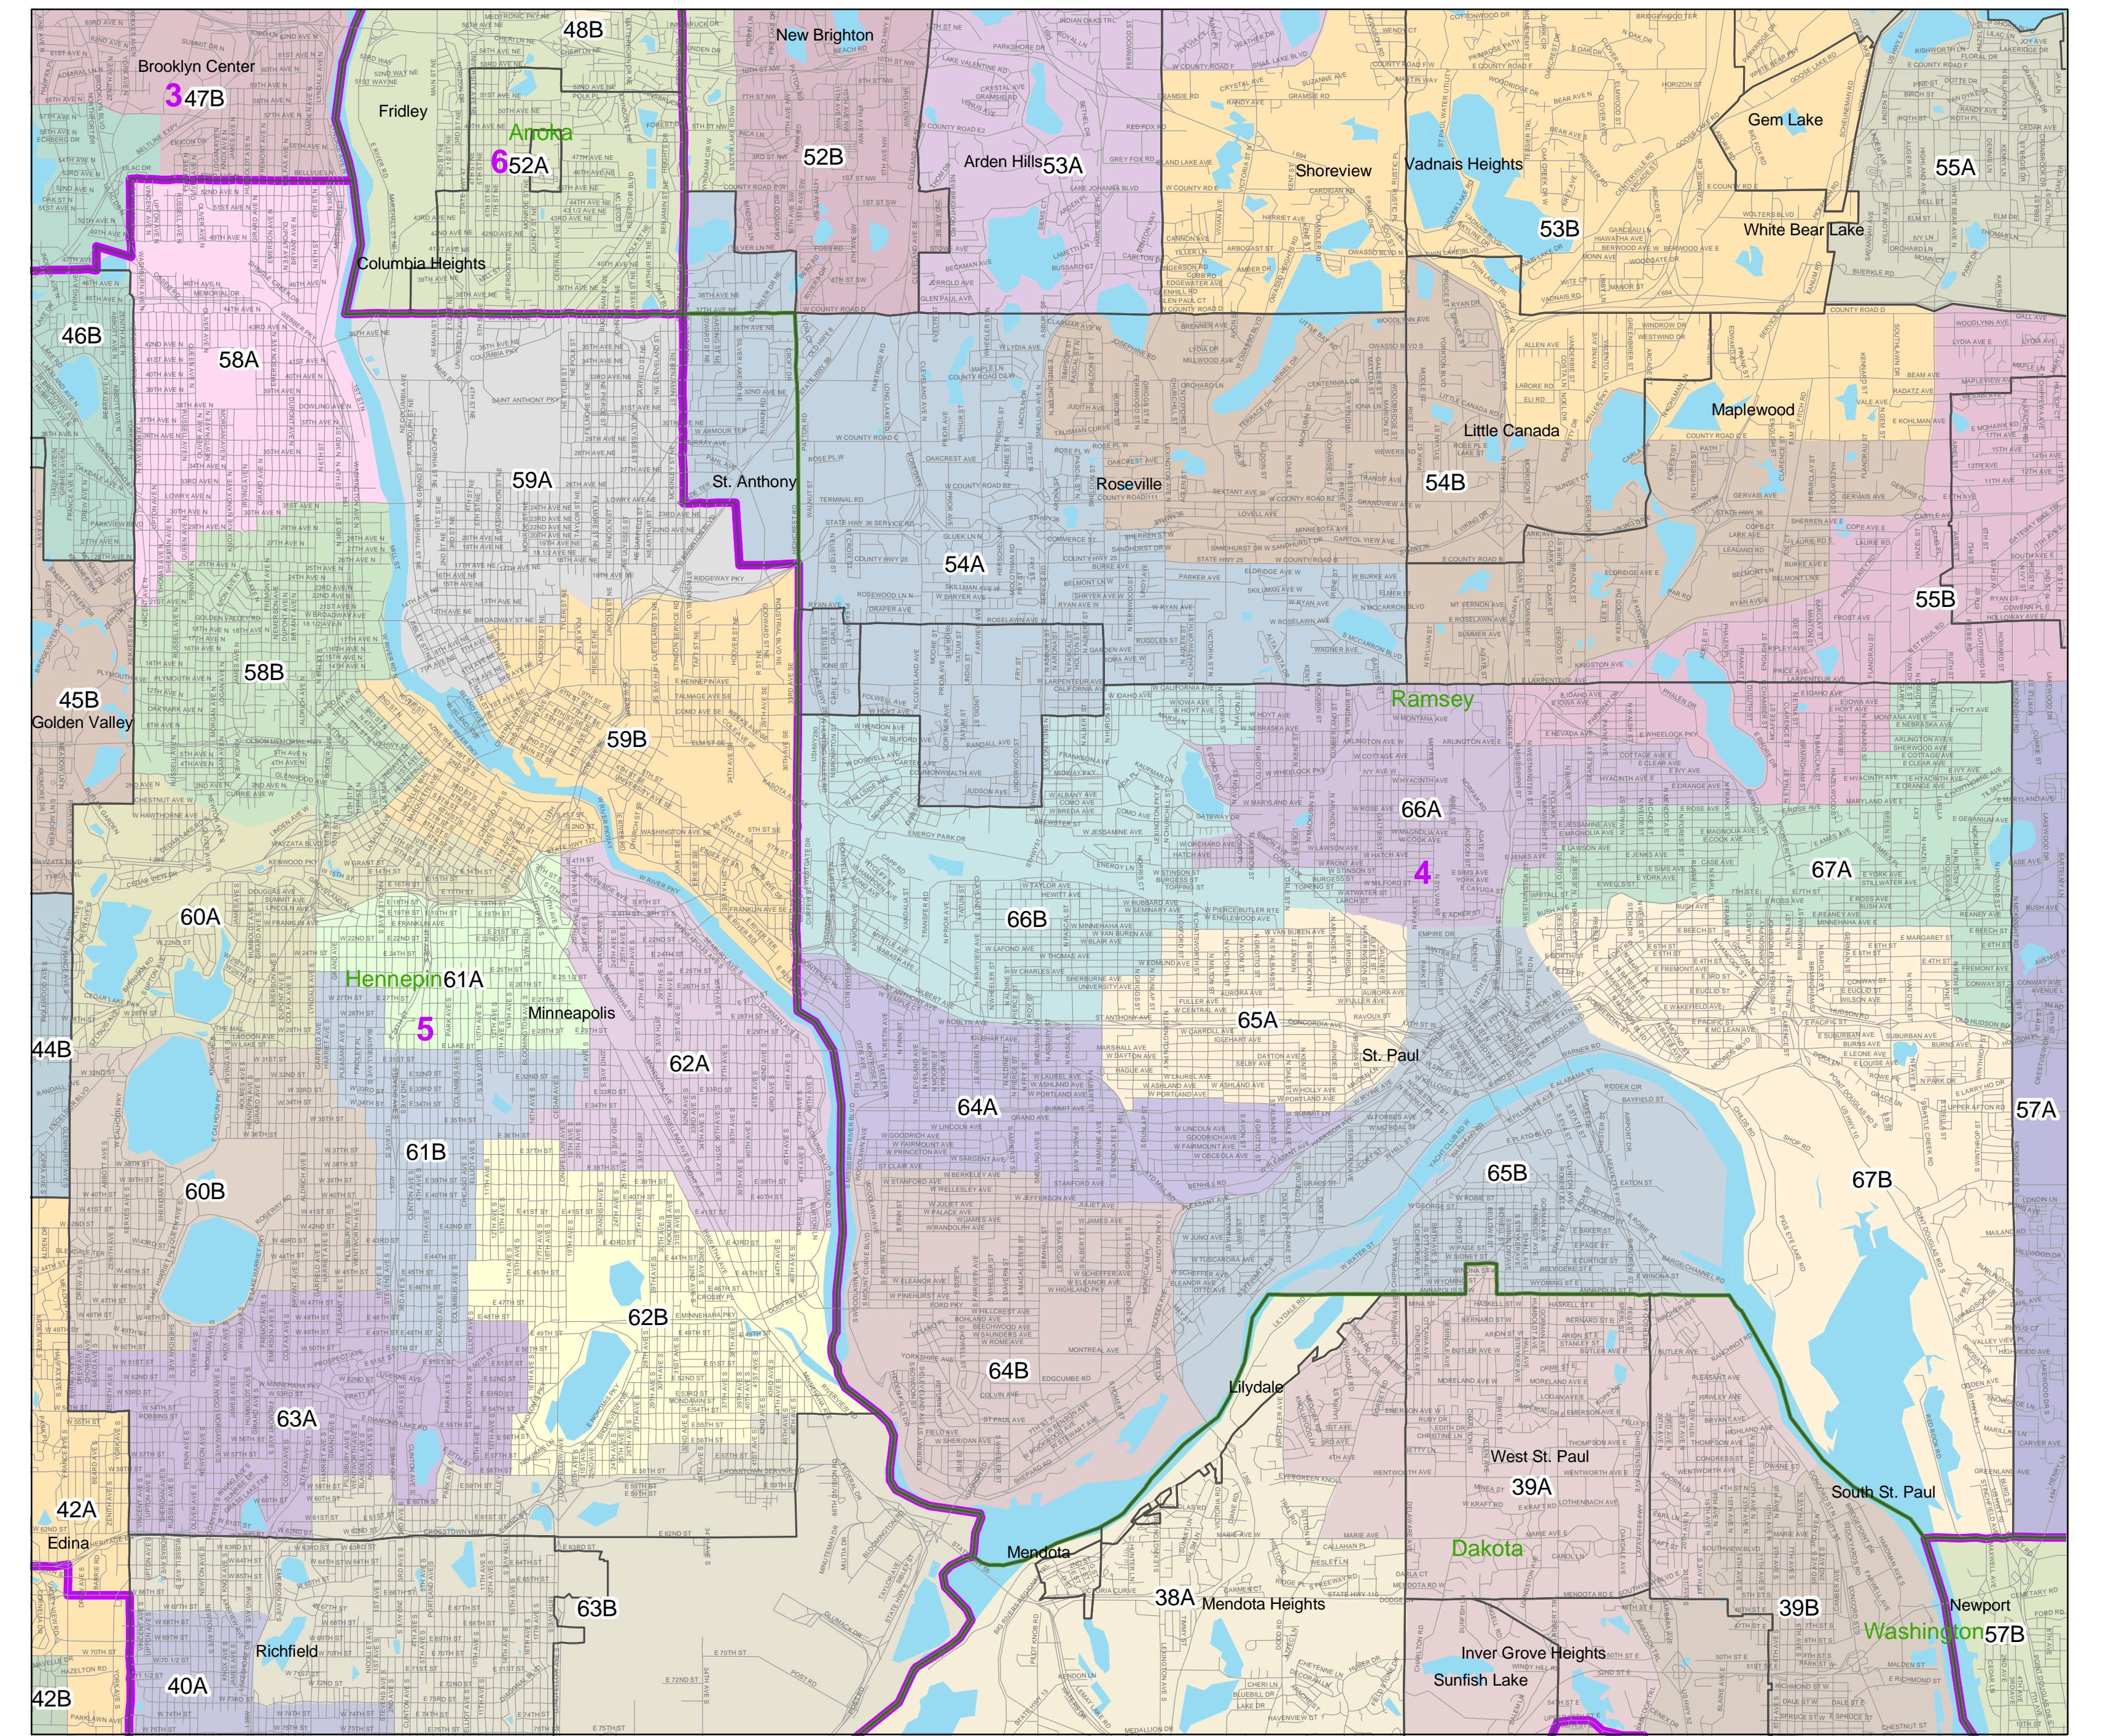

1994 MN Legislative and Congressional Districts

Minneapolis and Saint Paul

Metro Area

Duluth

Mankato

Rochester

St. Cloud