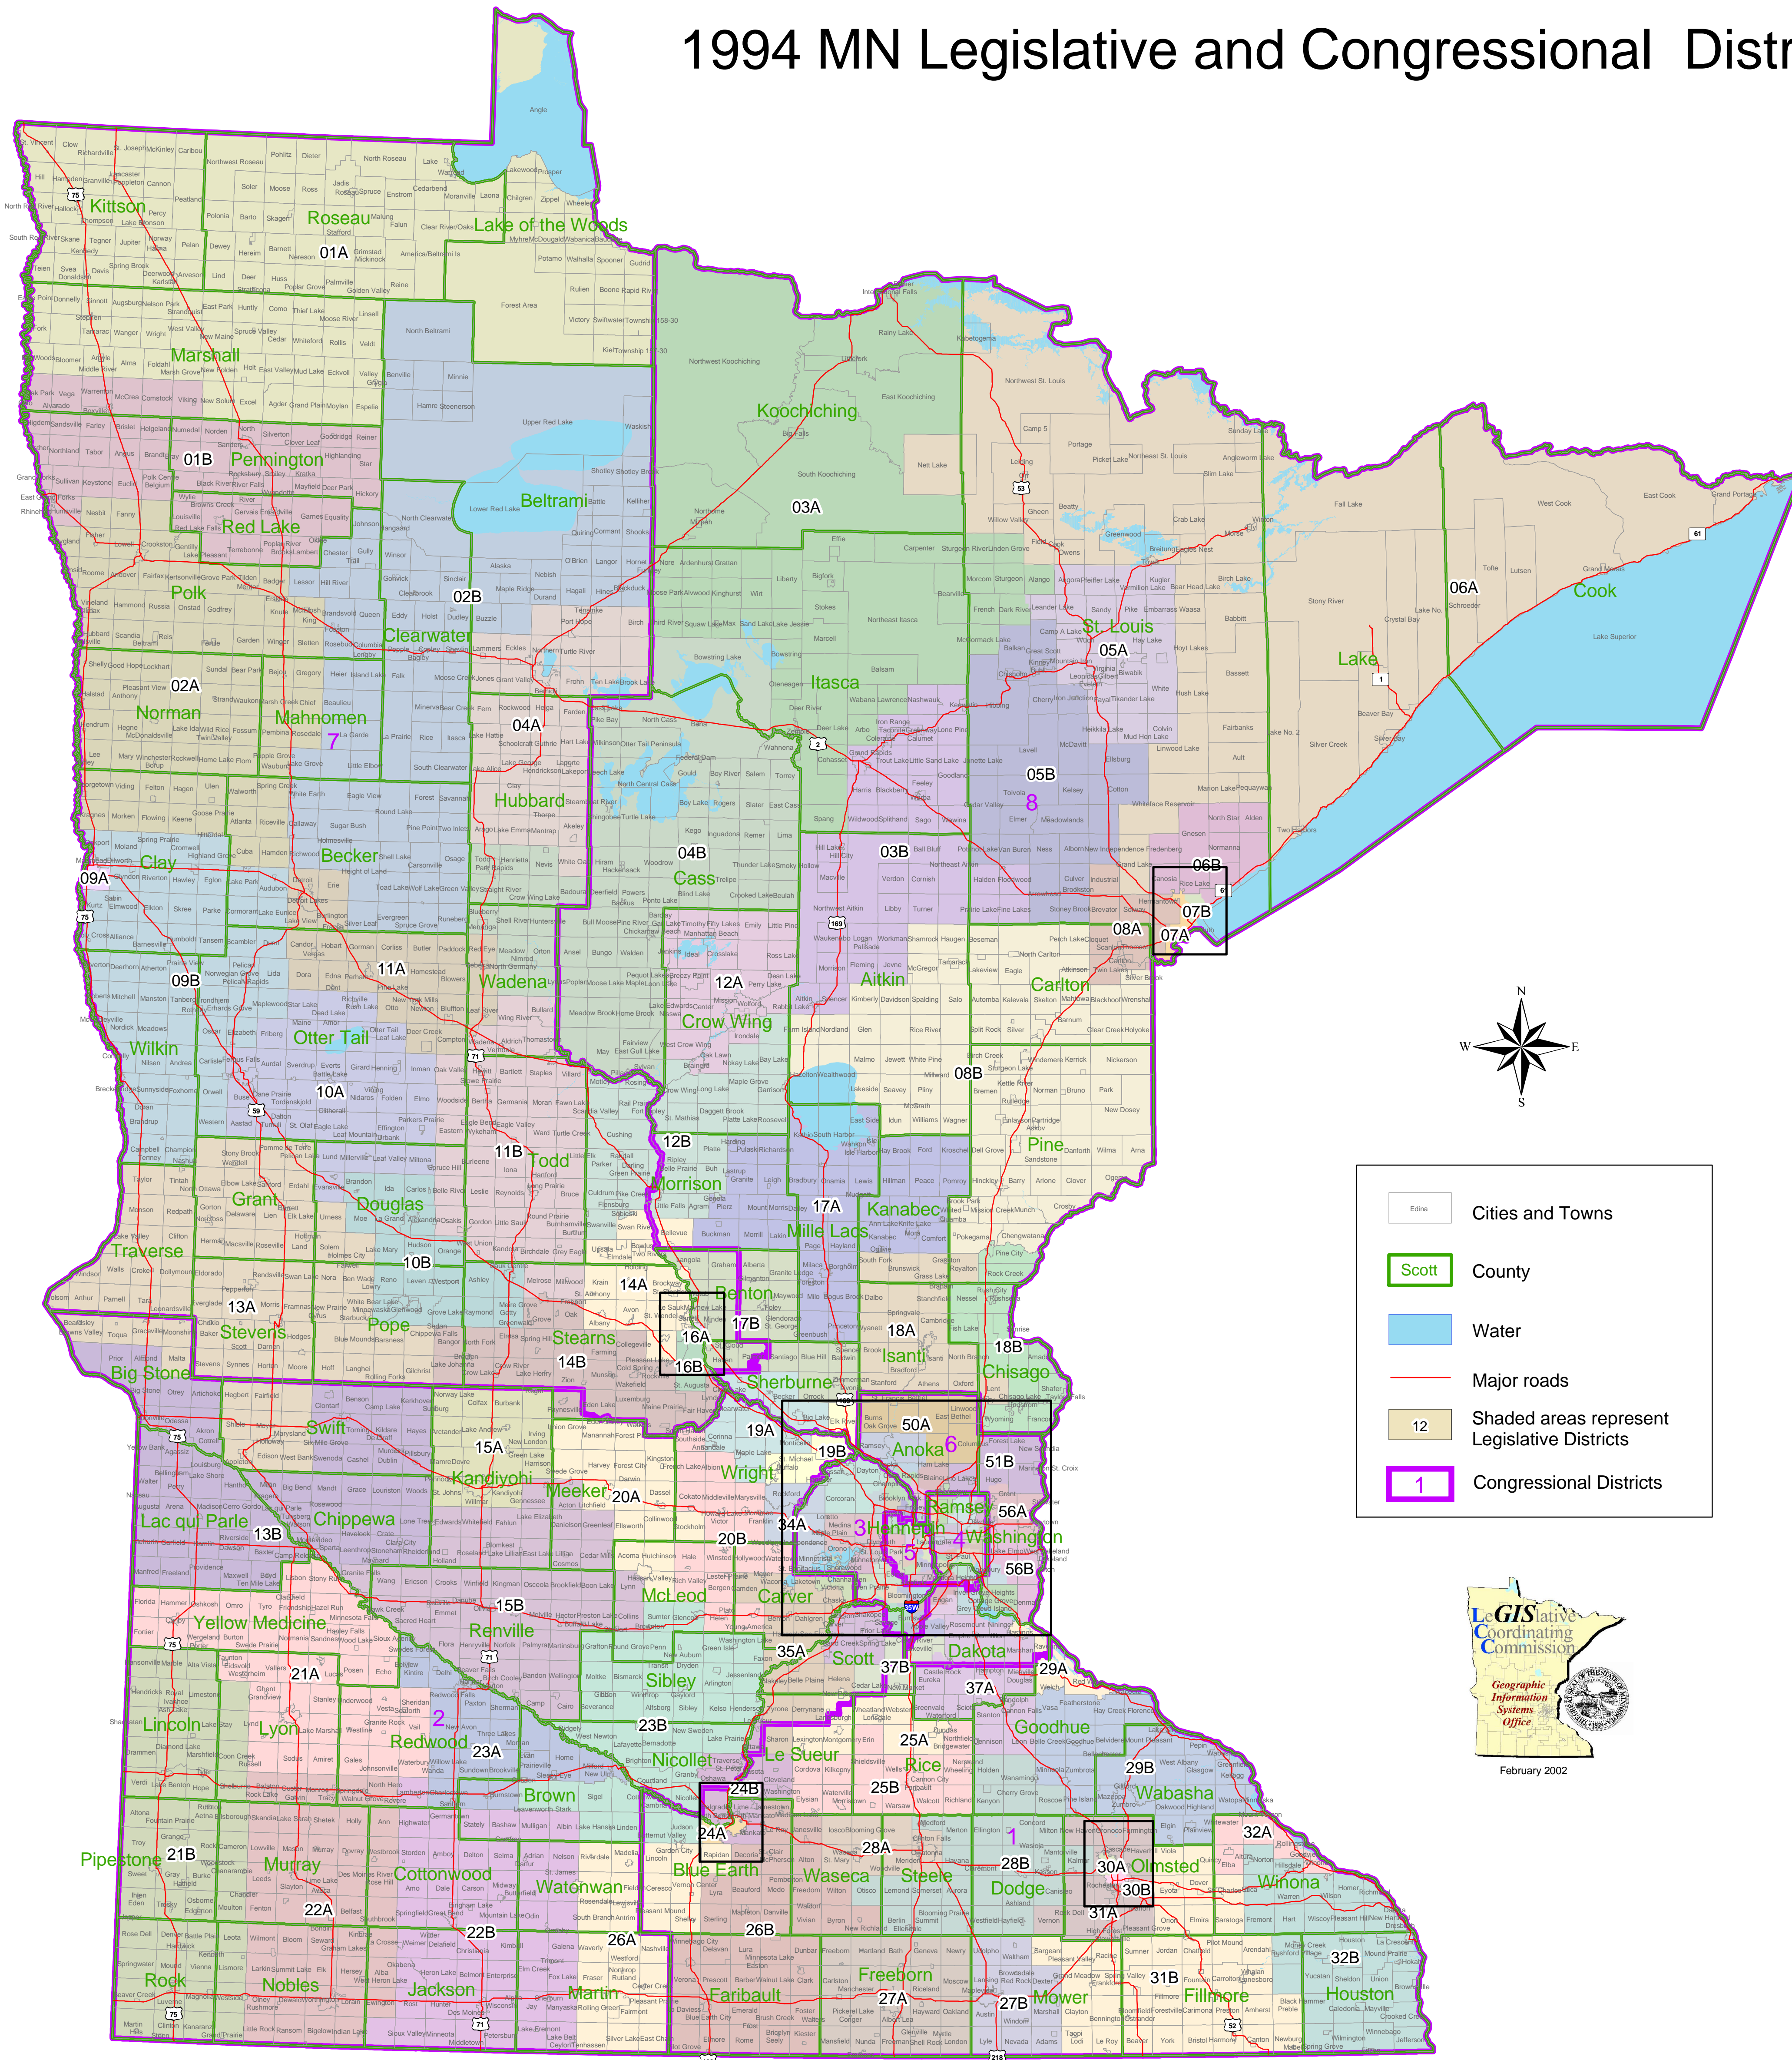

1994 MN Legislative and Congressional Districts

Minneapolis and Saint Paul

Metro Area

Duluth

Mankato

Rochester

St. Cloud