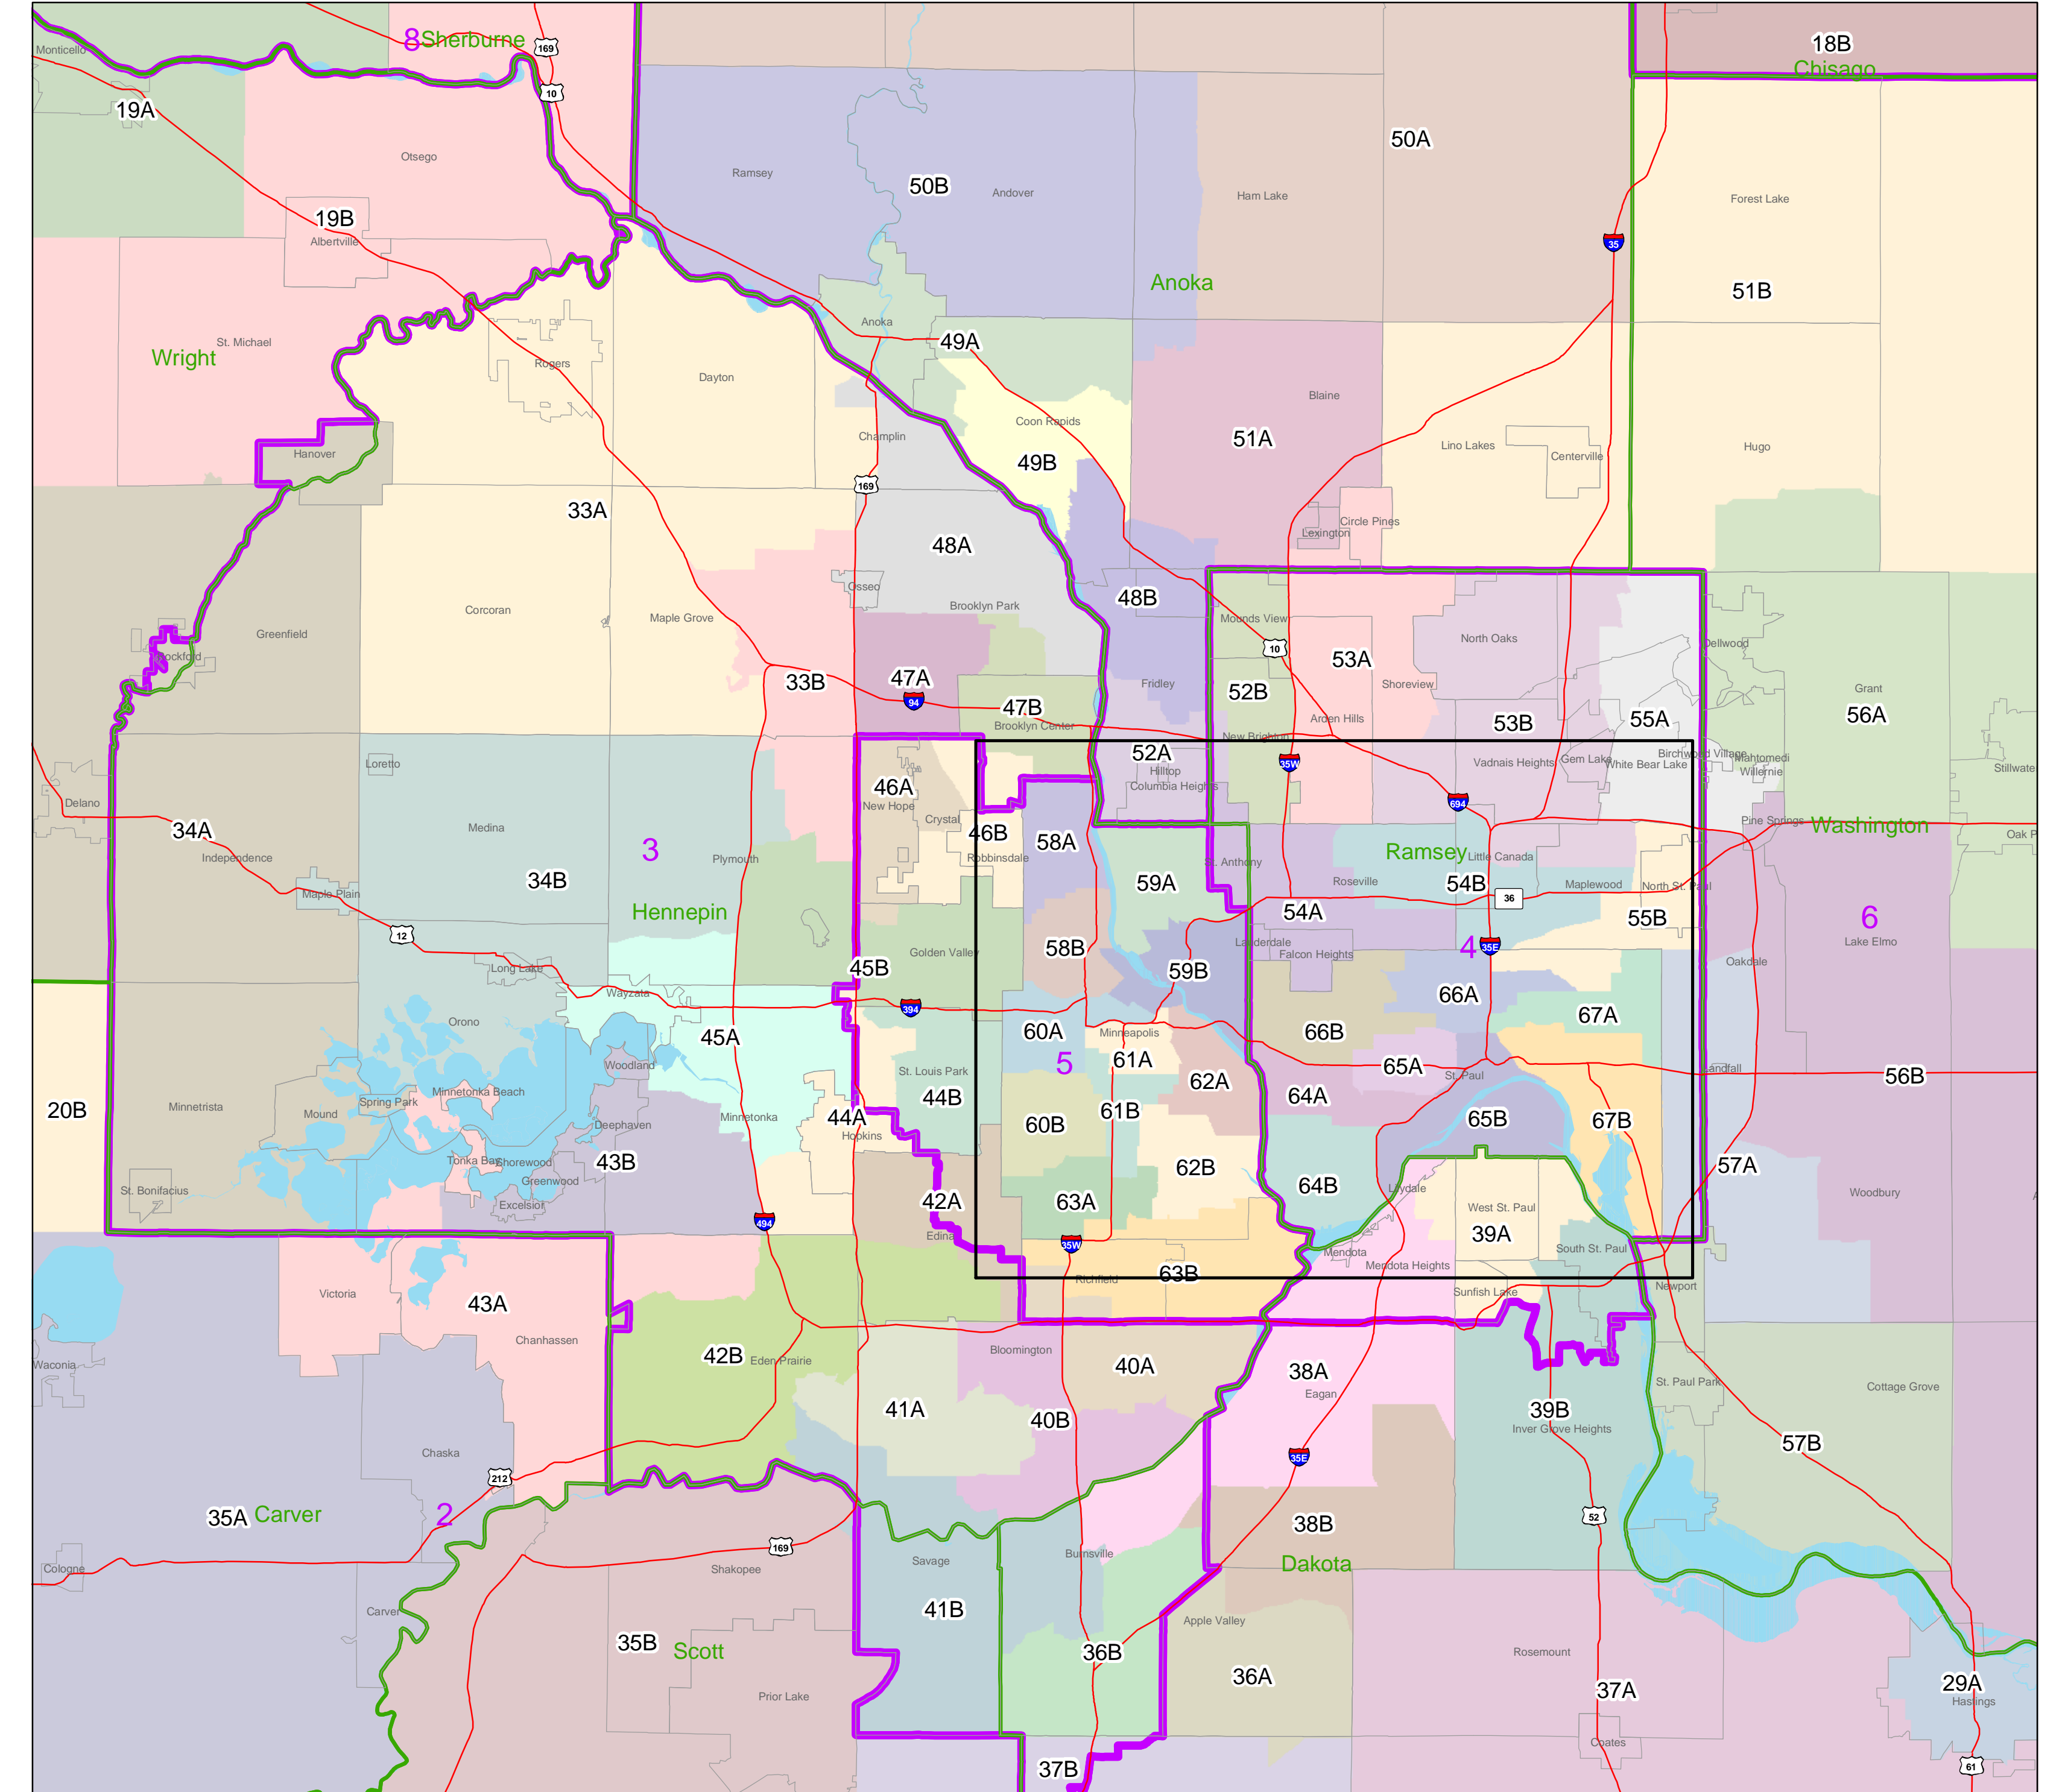

1994 MN Legislative and Congressional Districts

Minneapolis and Saint Paul

Metro Area

Duluth

Mankato

Rochester

St. Cloud