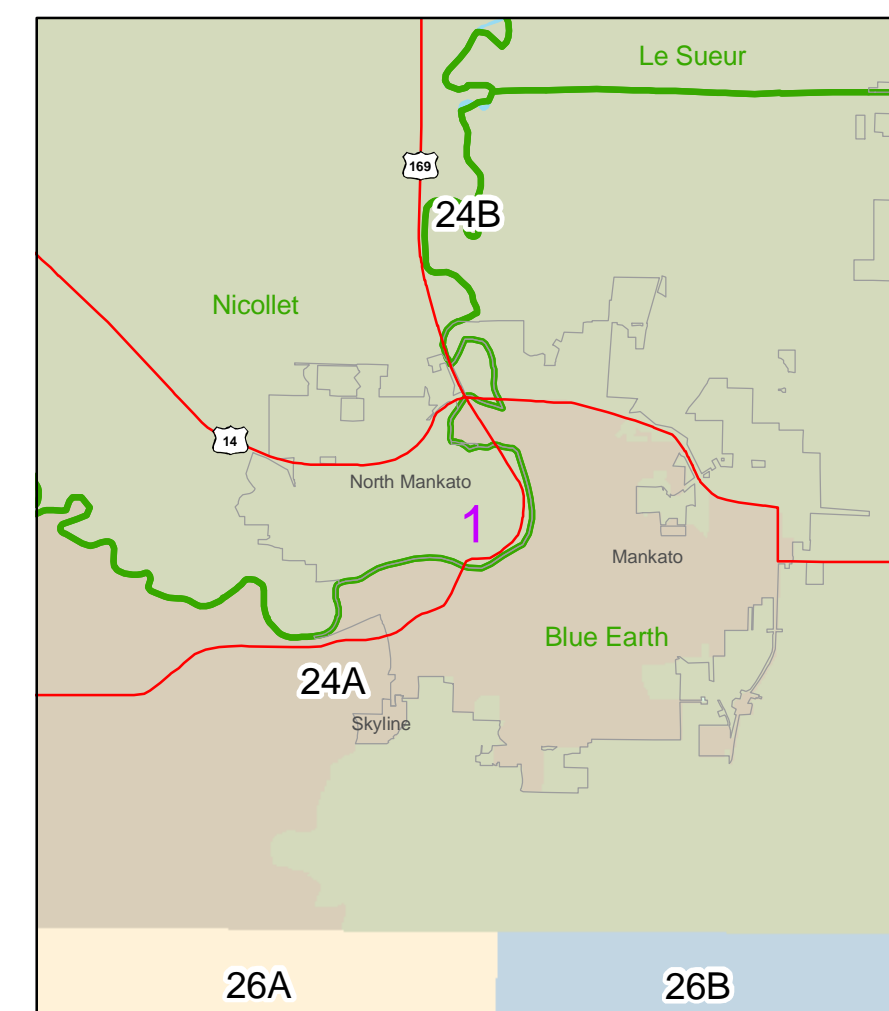

1994 MN Legislative and Congressional Districts

Minneapolis and Saint Paul

Metro Area

Duluth

Mankato

Rochester

St. Cloud