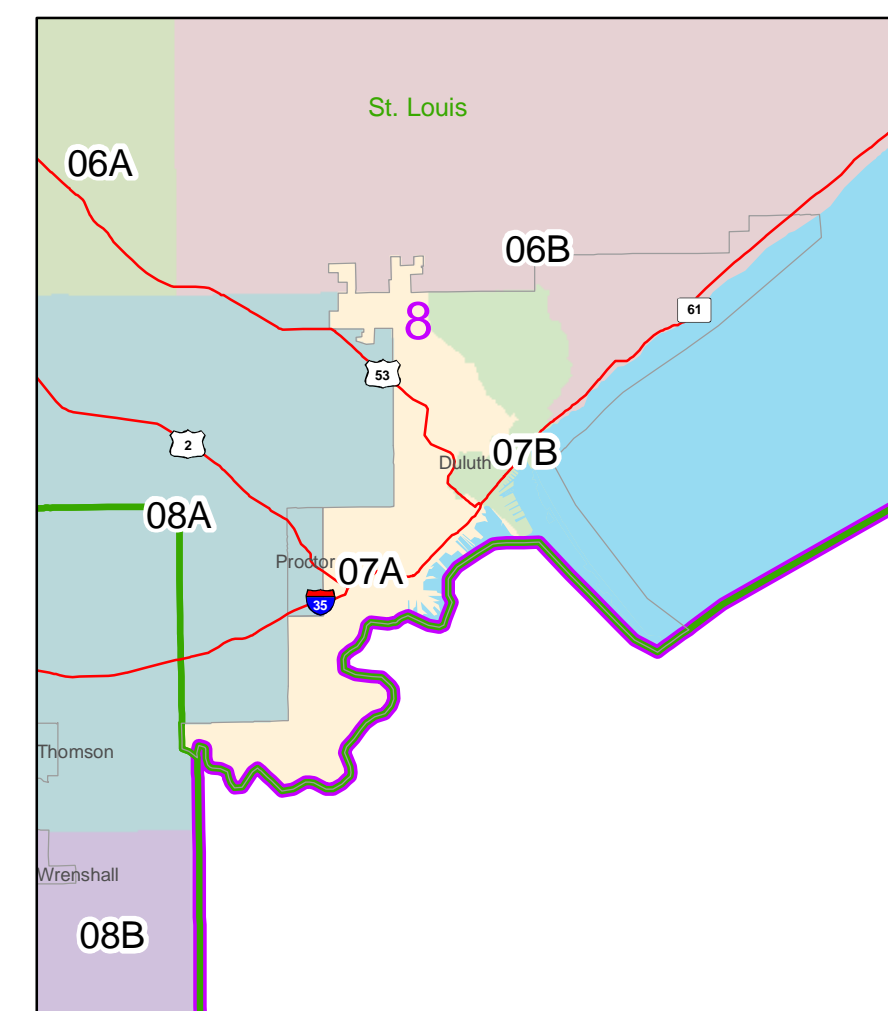

1994 MN Legislative and Congressional Districts

Minneapolis and Saint Paul

Metro Area

Duluth

Mankato

Rochester

St. Cloud