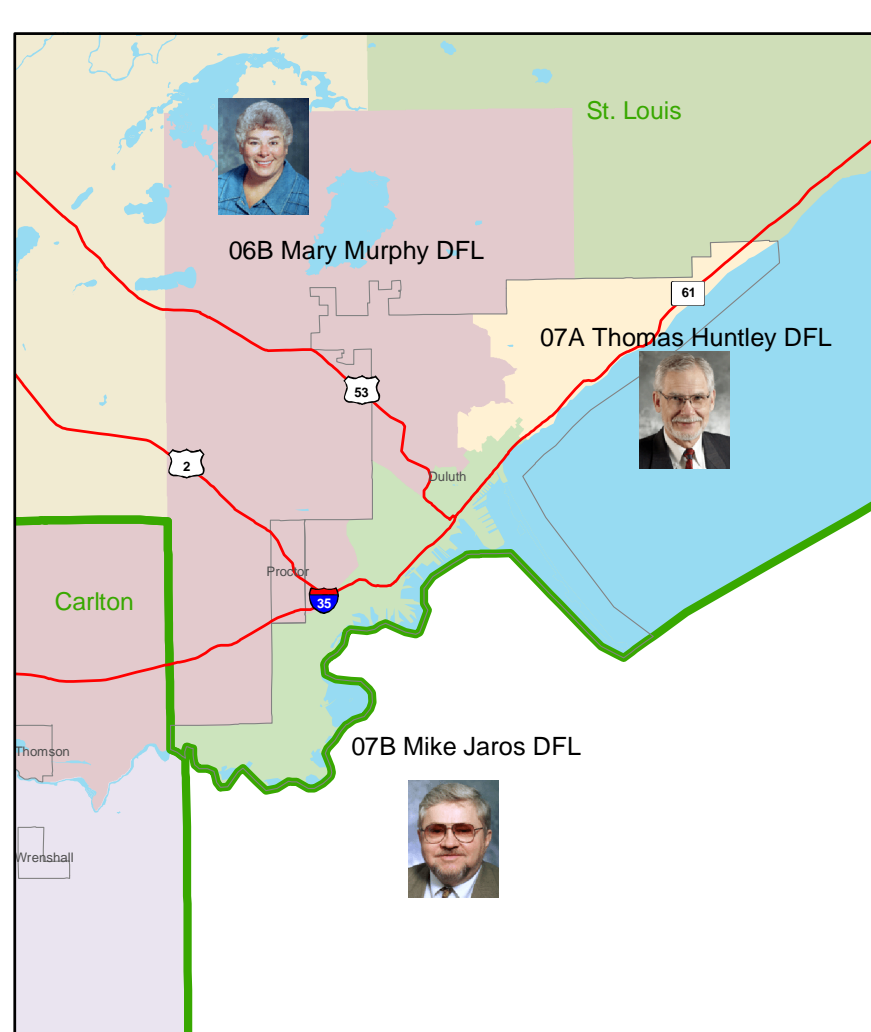

2005 Minnesota House of Representatives

- Cities and Towns
- County
- Water
- Major roads
- Shaded areas represent Legislative Districts

December 2004

www.gis.leg.mn

Minneapolis and Saint Paul

Metro Area

Duluth

Mankato

Rochester

St. Cloud