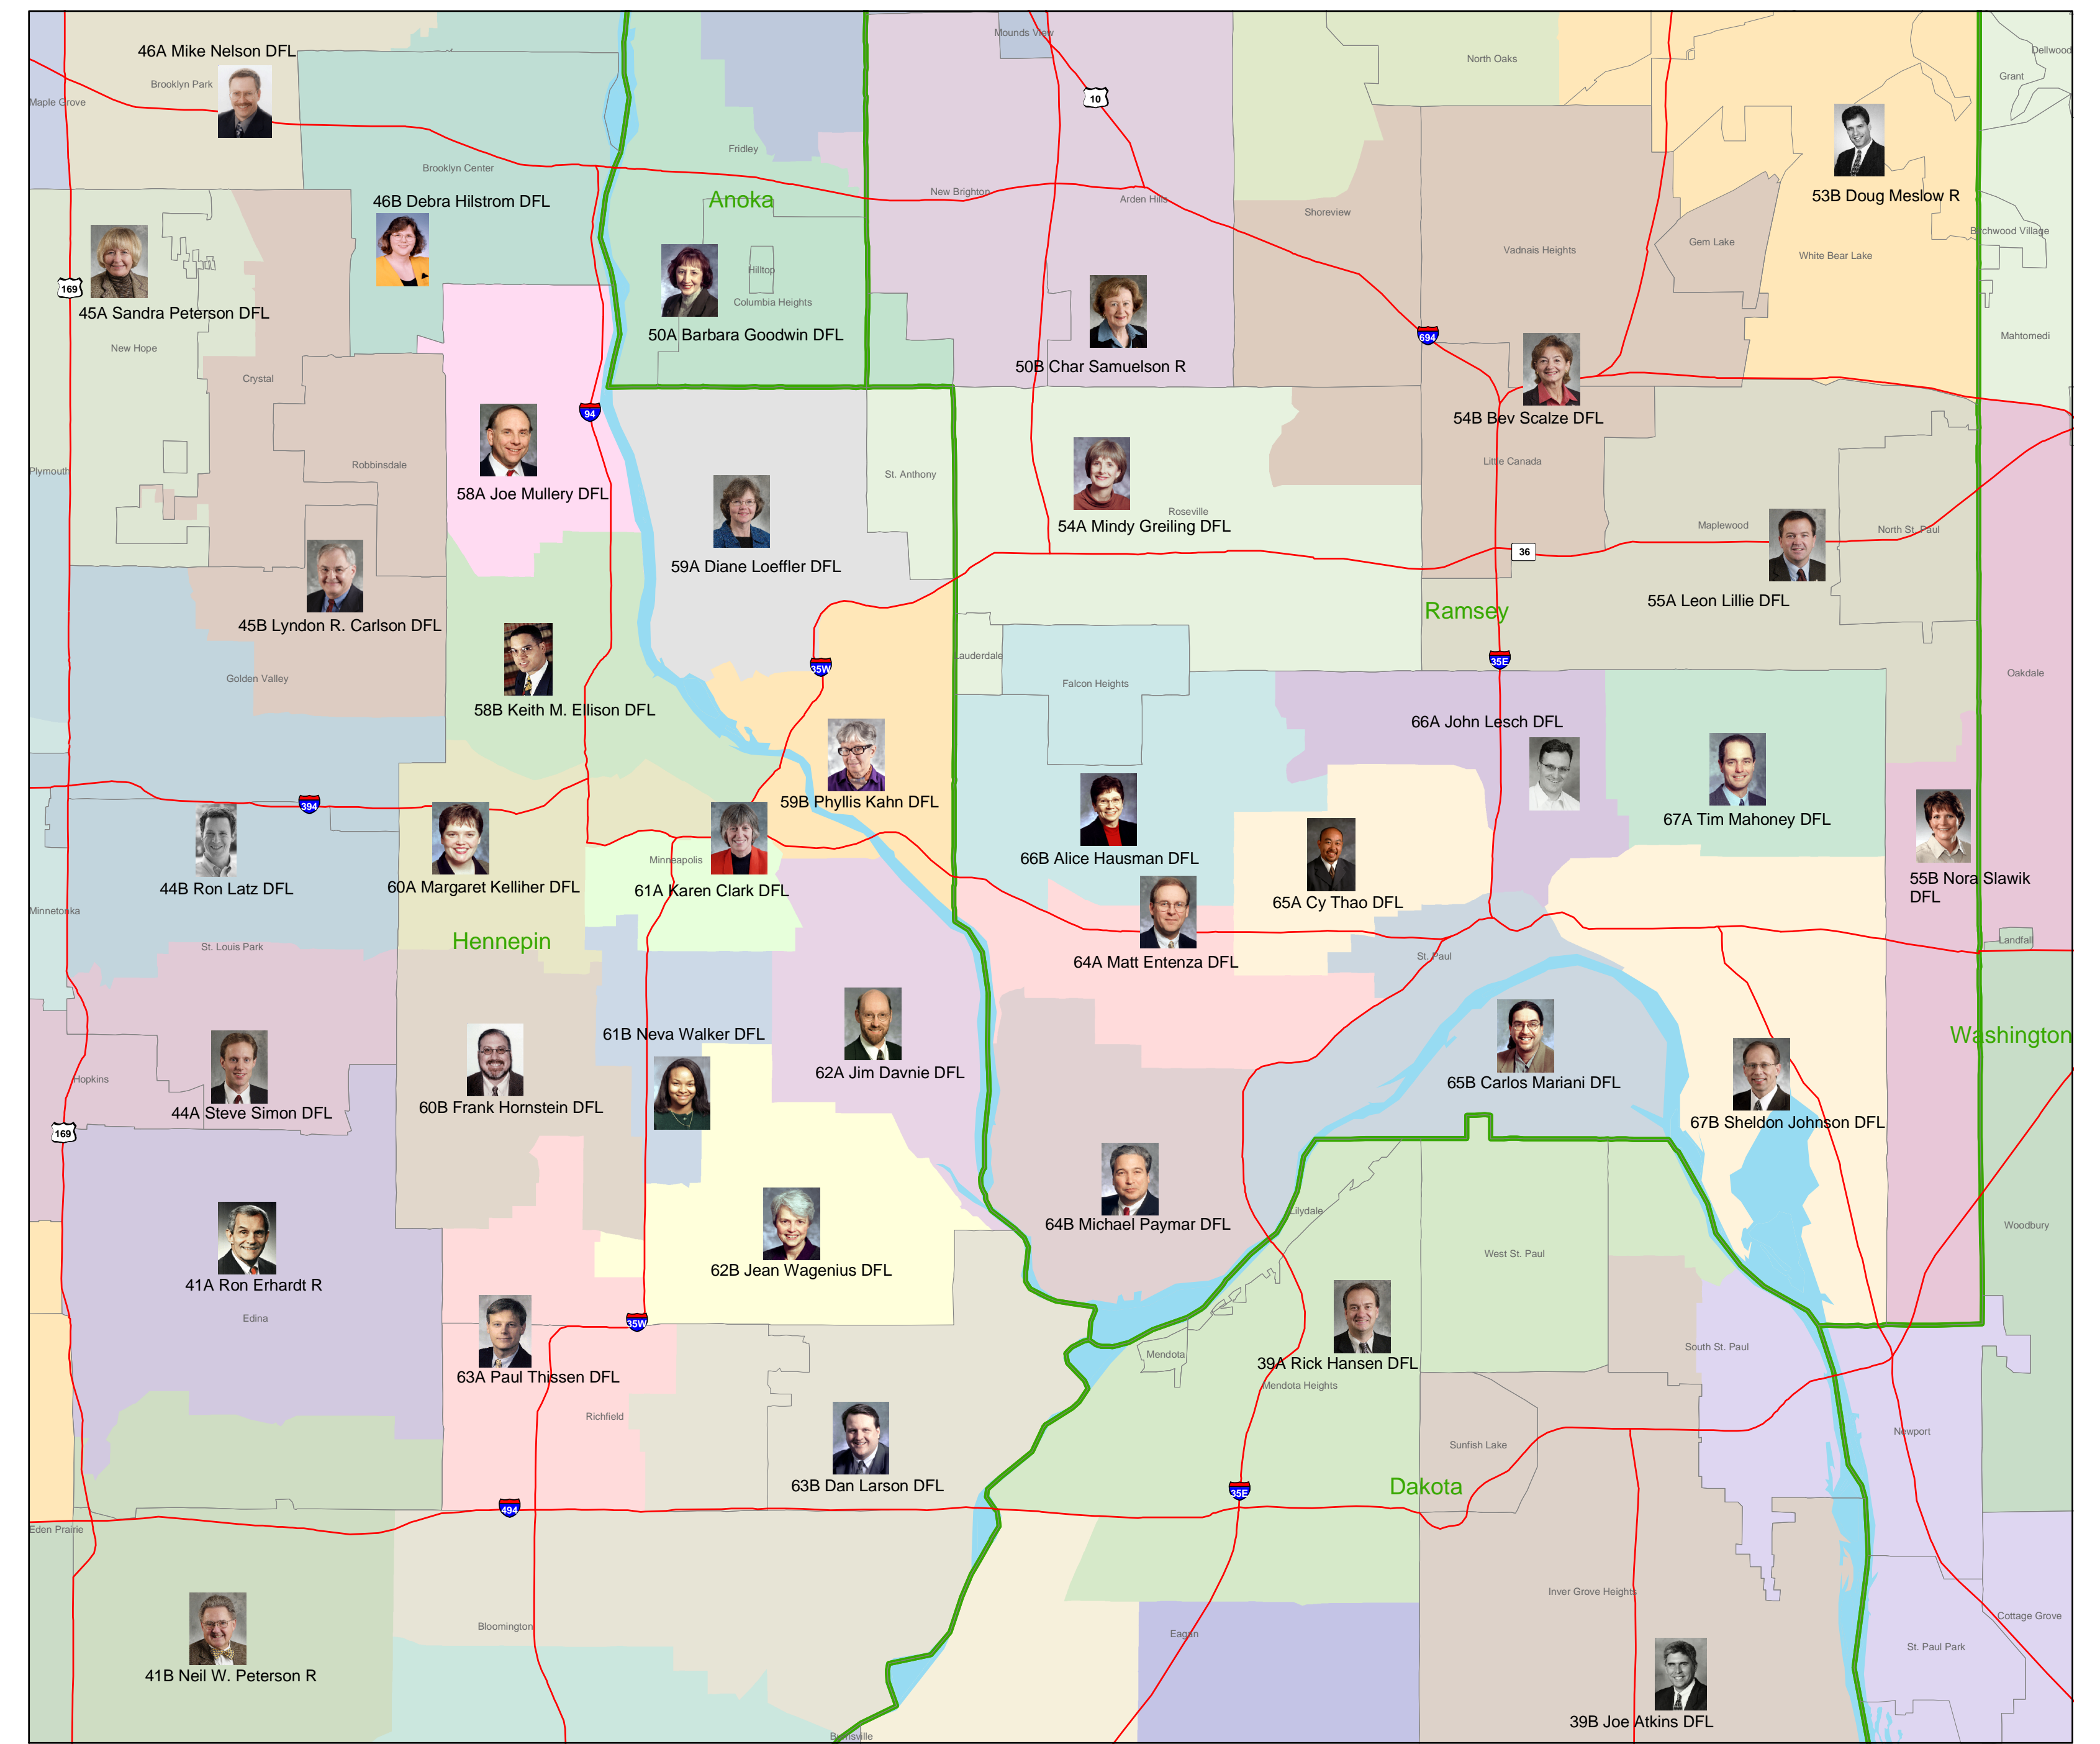

2005 Minnesota House of Representatives

- Cities and Towns
- County
- Water
- Major roads
- Shaded areas represent Legislative Districts

December 2004

www.gis.leg.mn

Minneapolis and Saint Paul

Metro Area

Duluth

Mankato

Rochester

St. Cloud