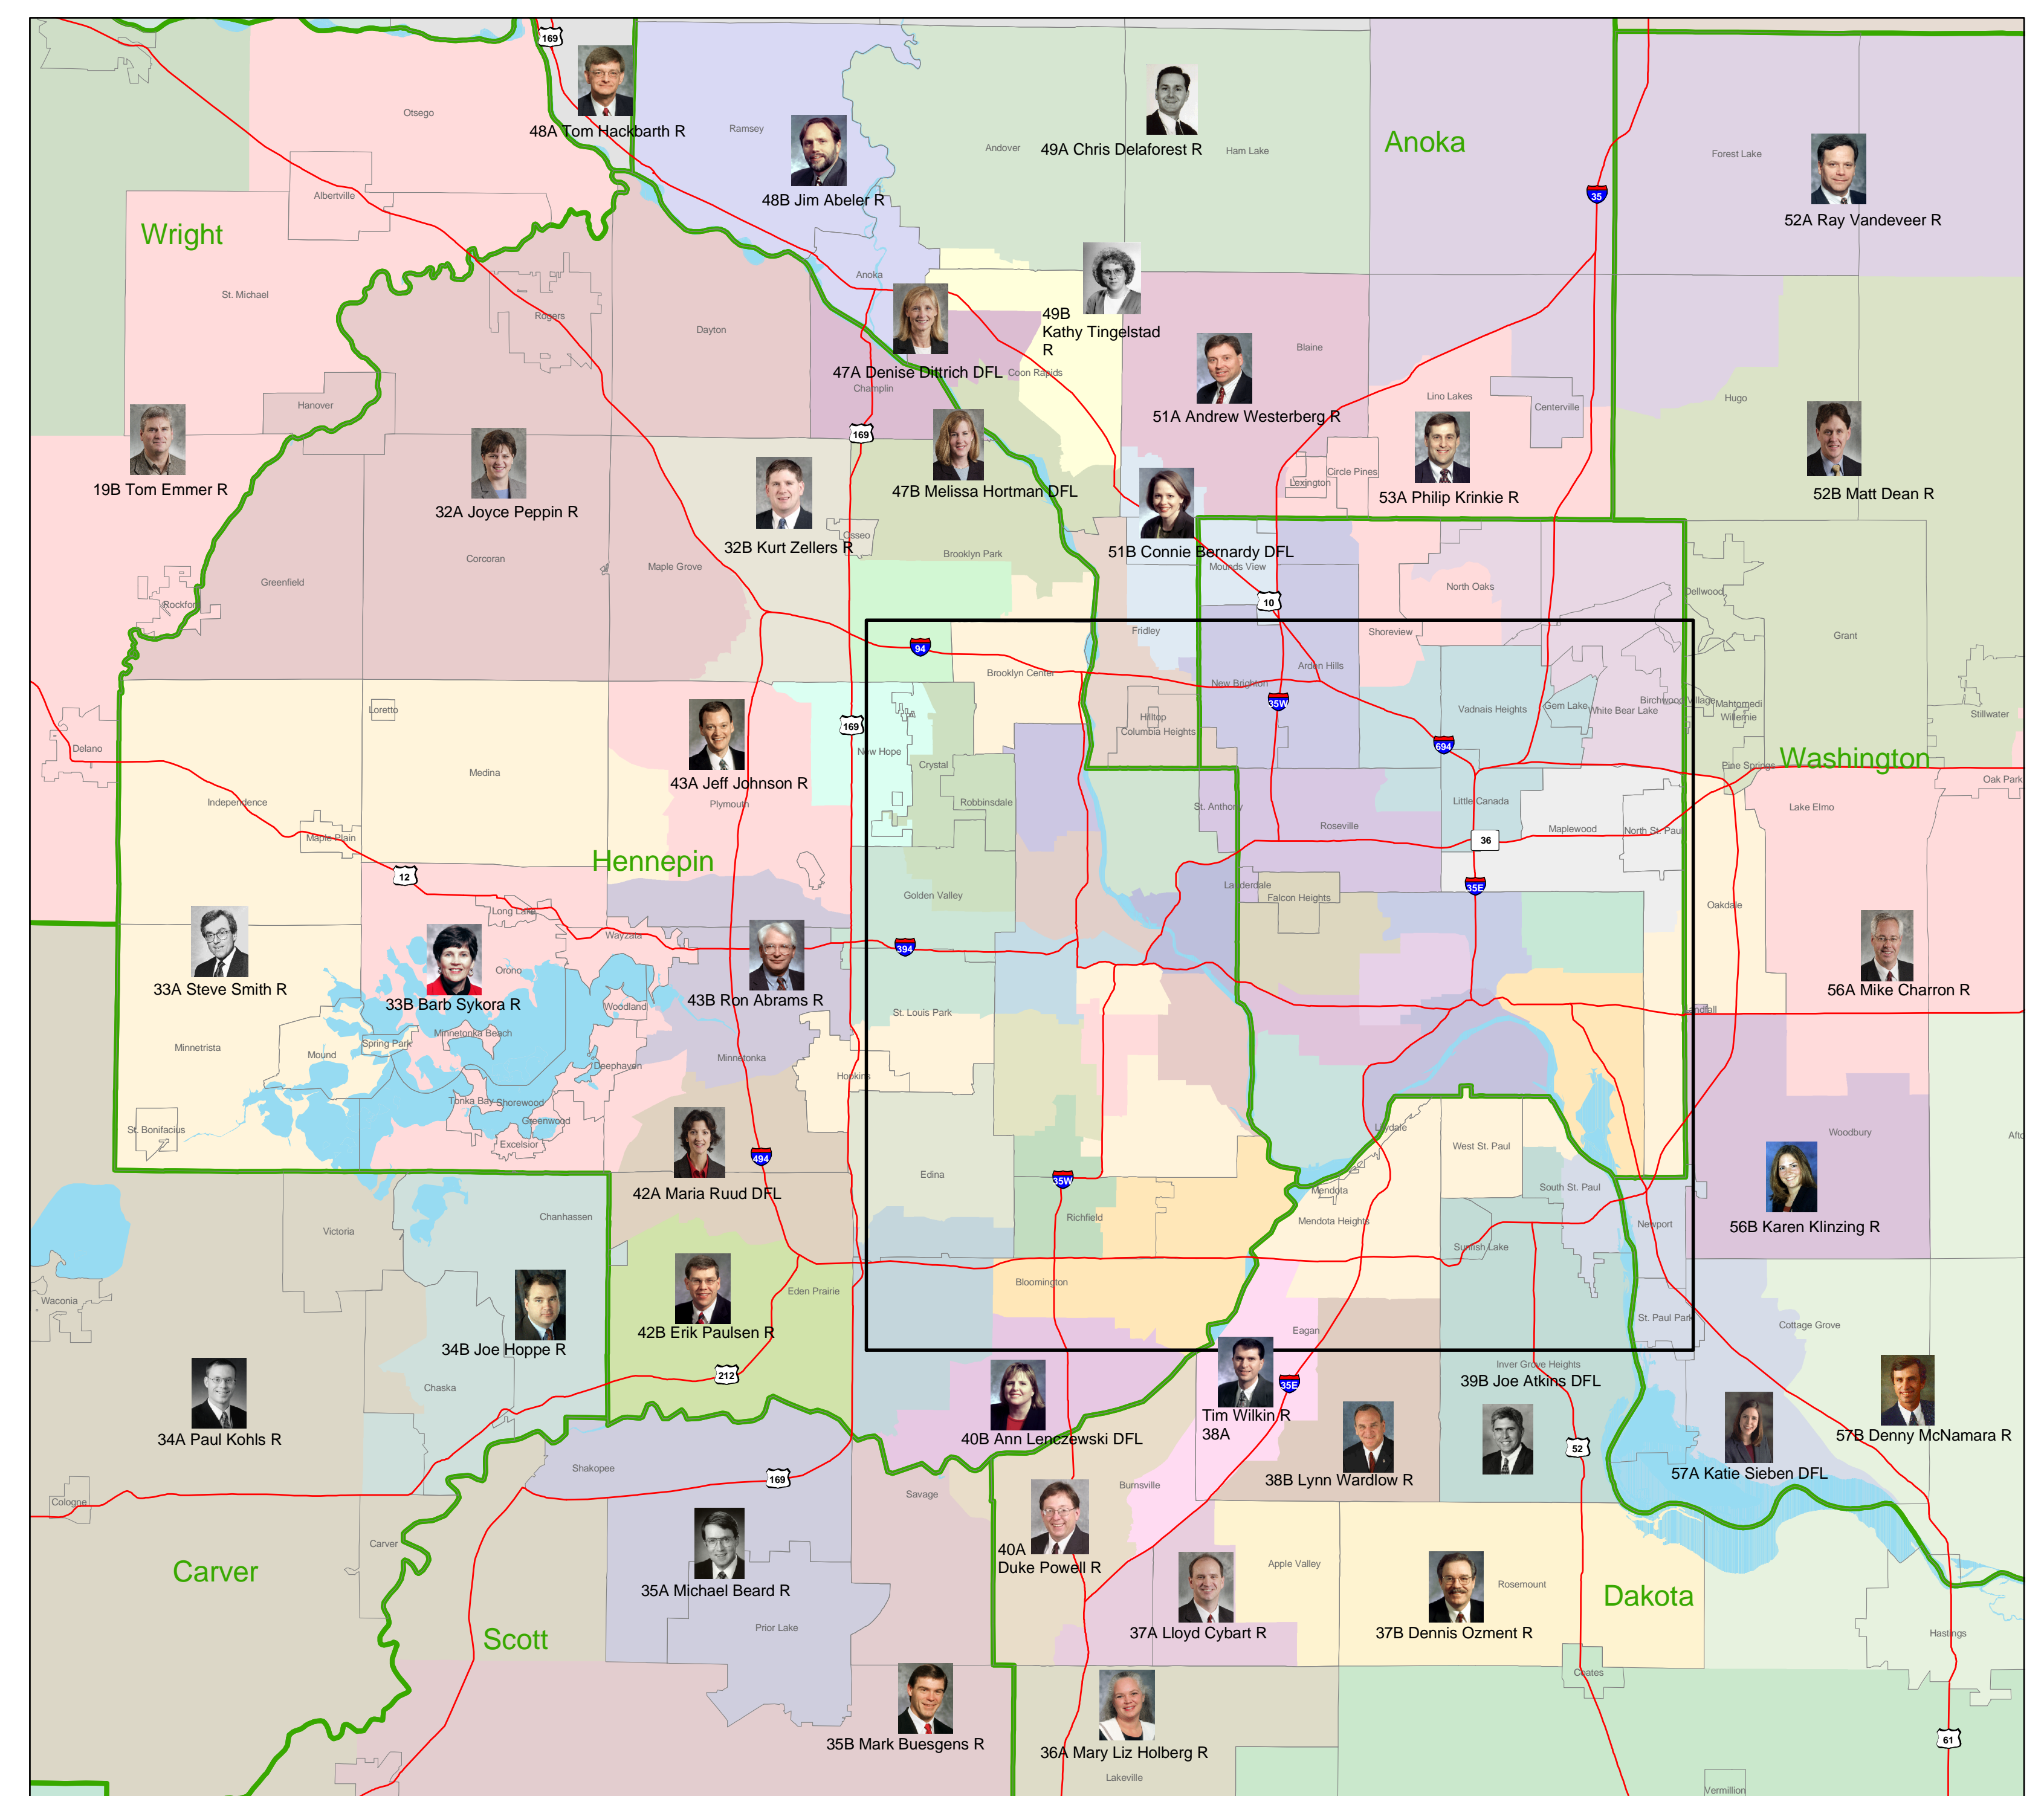

2005 Minnesota House of Representatives

- Cities and Towns
- County
- Water
- Major roads
- Shaded areas represent Legislative Districts

December 2004

www.gis.leg.mn

Minneapolis and Saint Paul

Metro Area

Duluth

Mankato

Rochester

St. Cloud