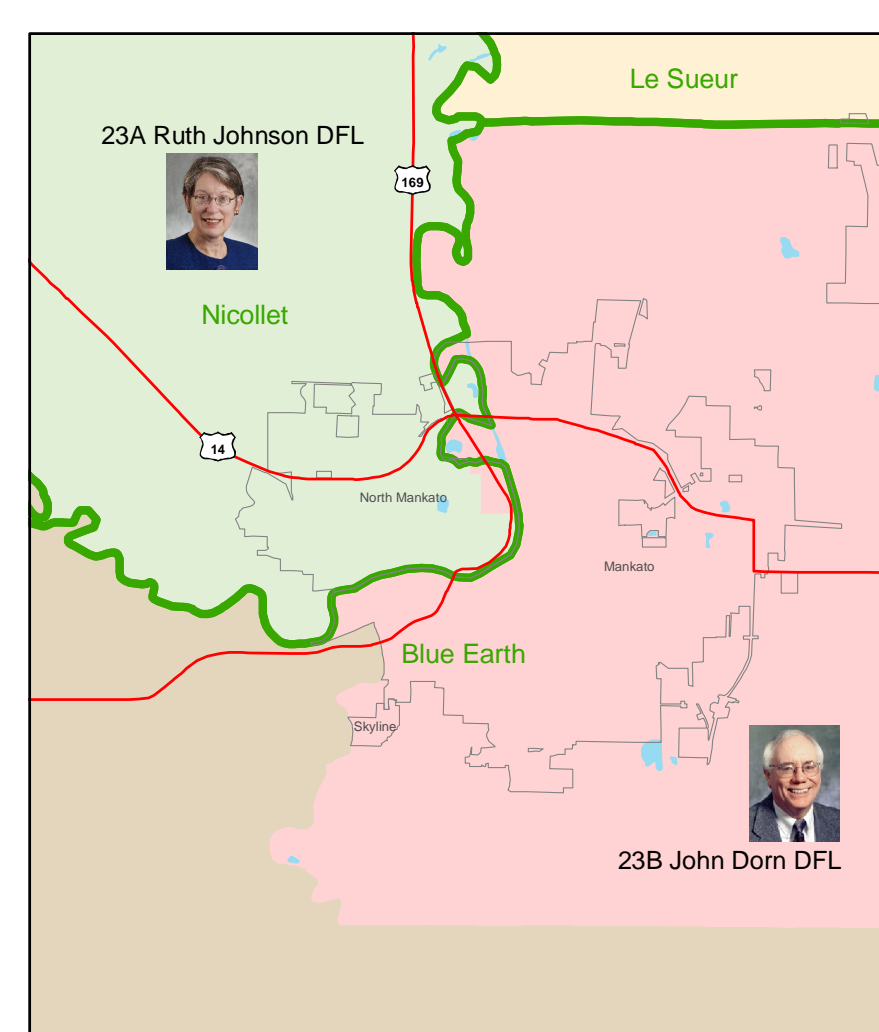

2005 Minnesota House of Representatives

- Cities and Towns
- County
- Water
- Major roads
- Shaded areas represent Legislative Districts

December 2004

www.gis.leg.mn

Minneapolis and Saint Paul

Metro Area

Duluth

Mankato

Rochester

St. Cloud