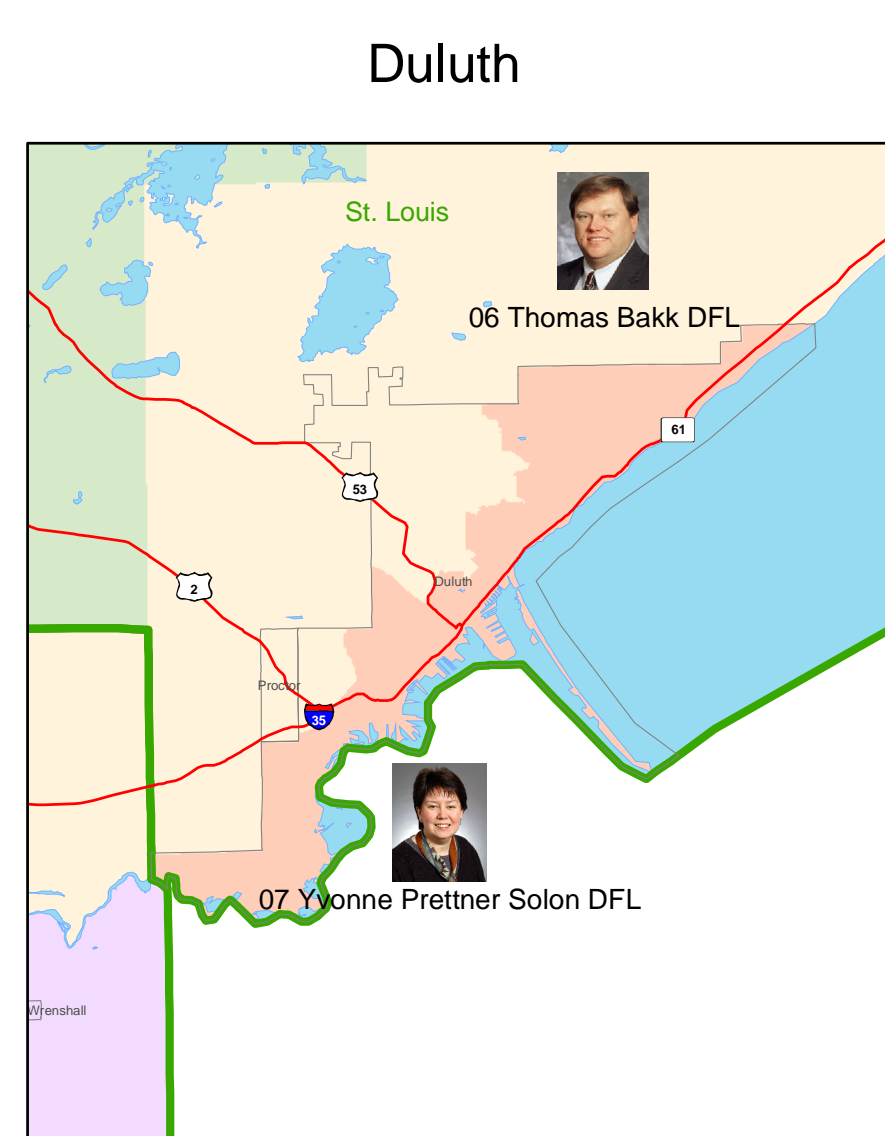

2005 Minnesota Senate Members

Minneapolis and Saint Paul

Metro Area