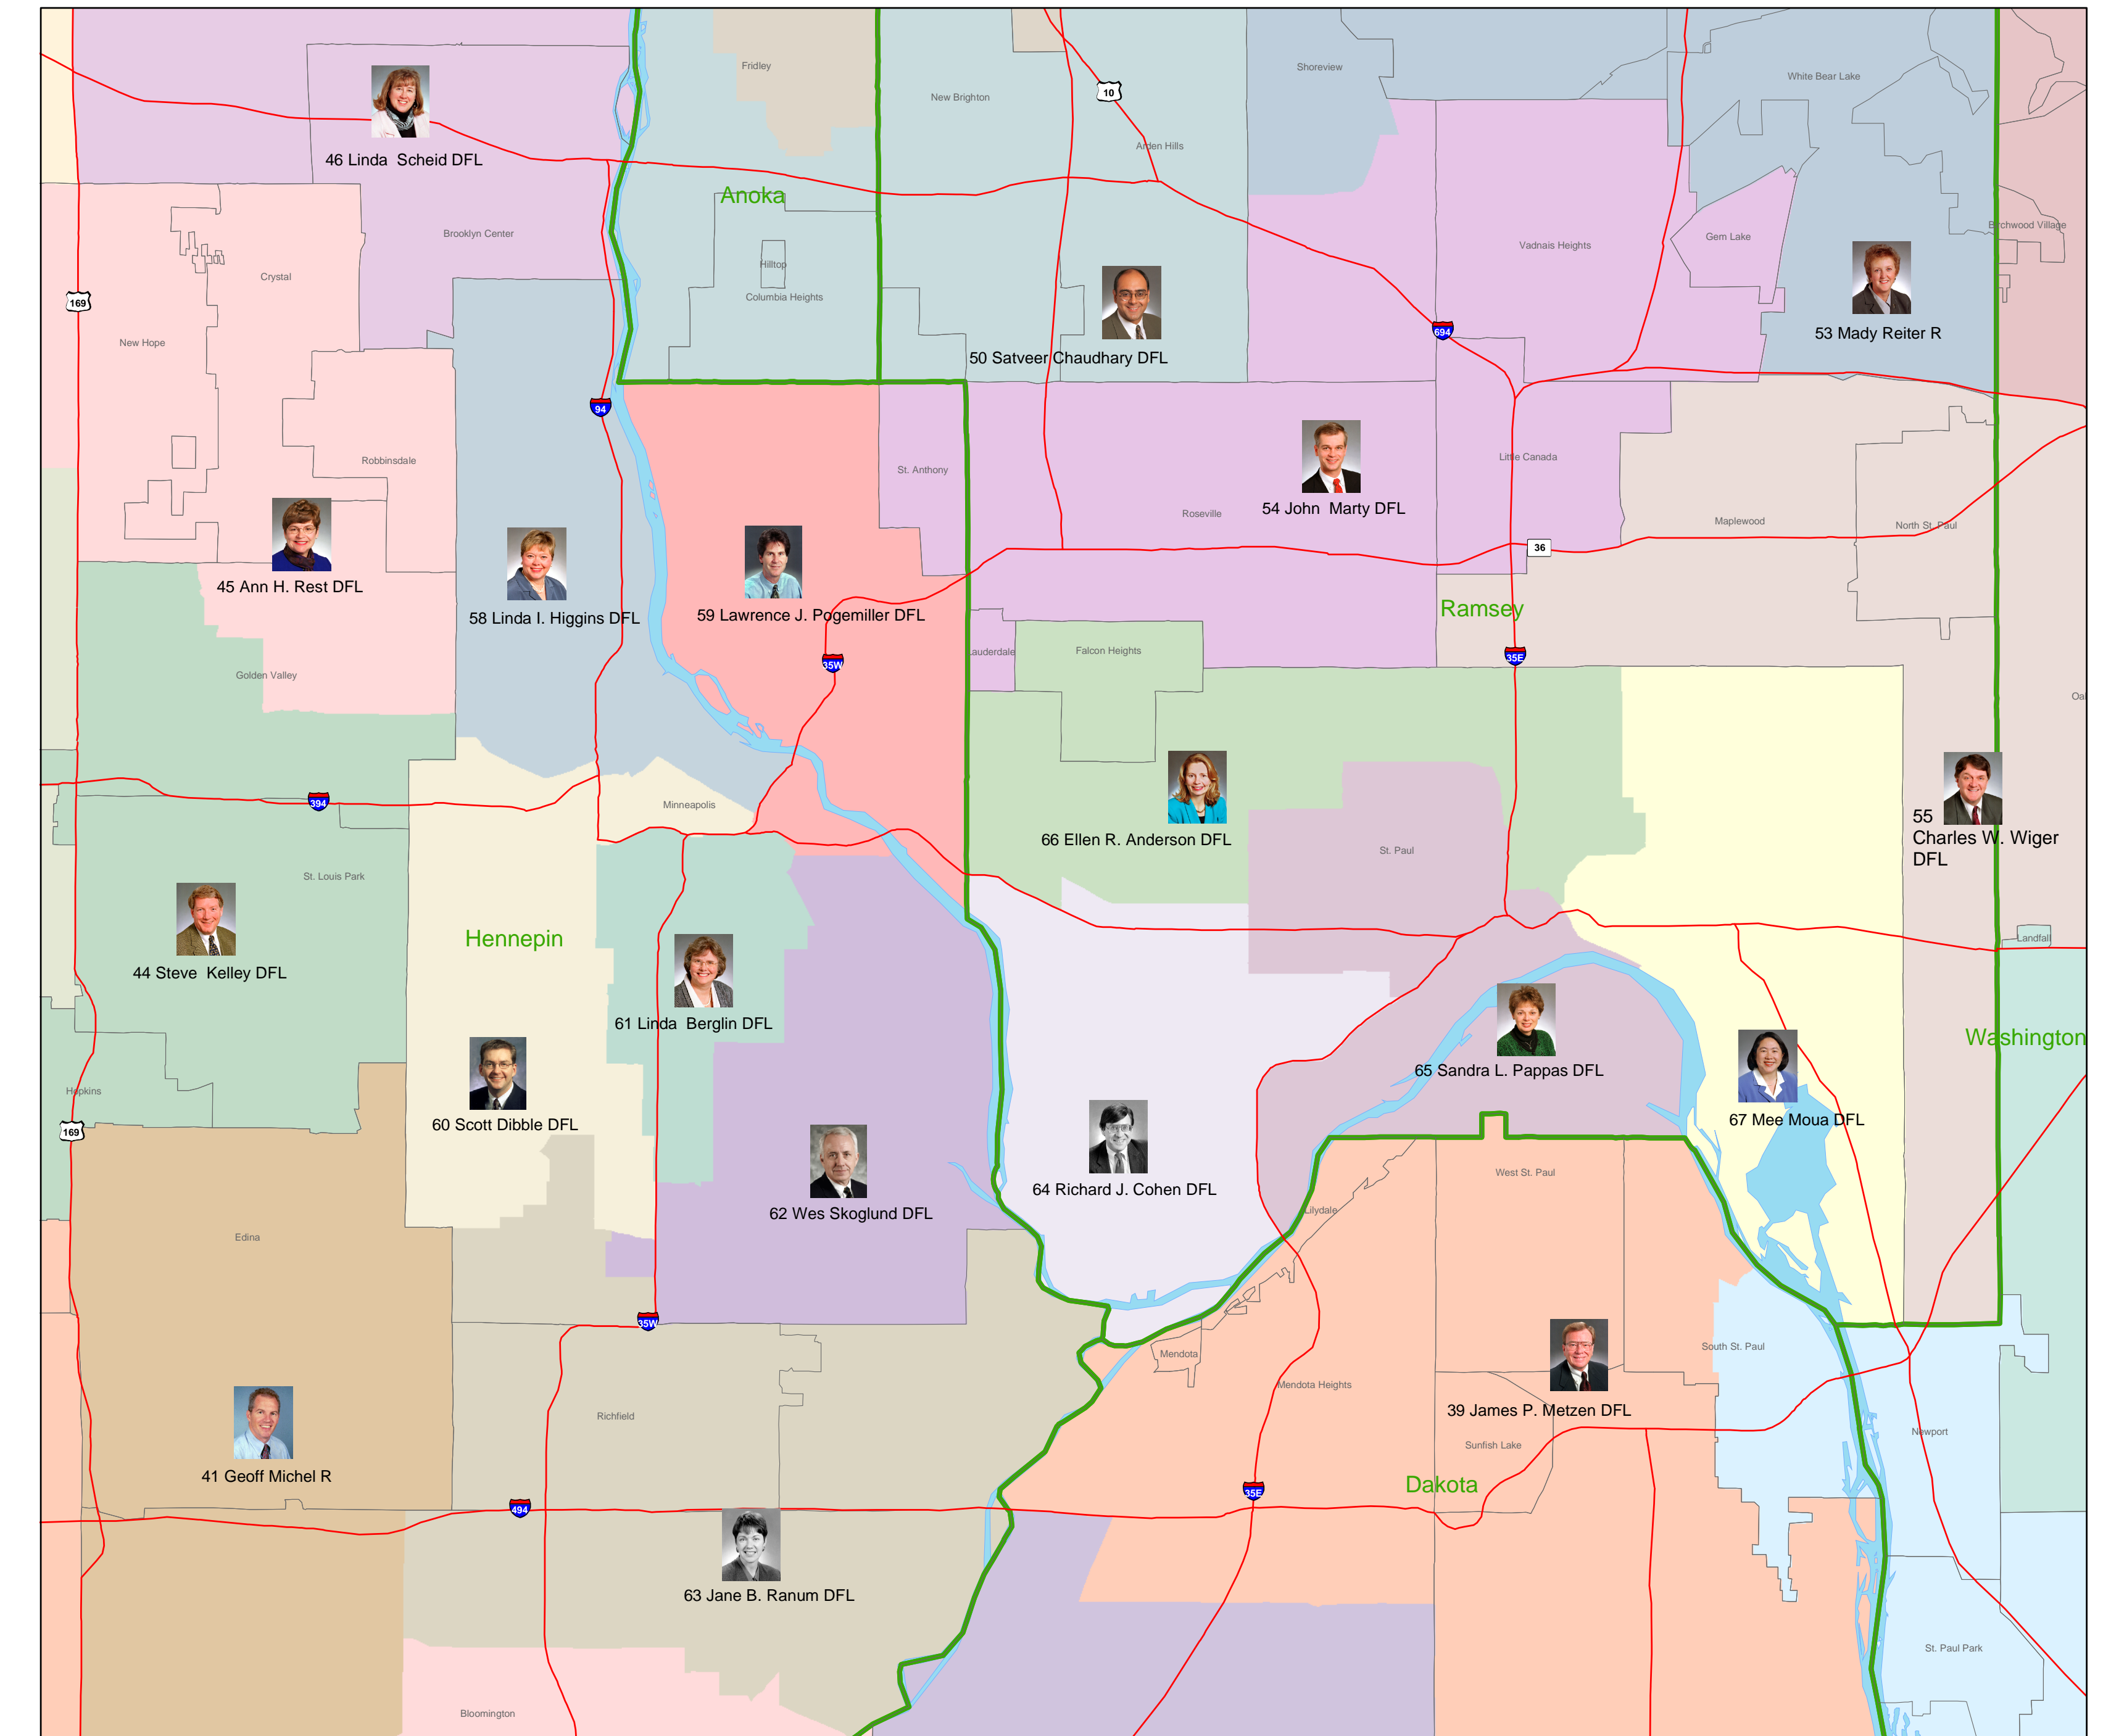

2005 Minnesota Senate Members

Minneapolis and Saint Paul

Metro Area