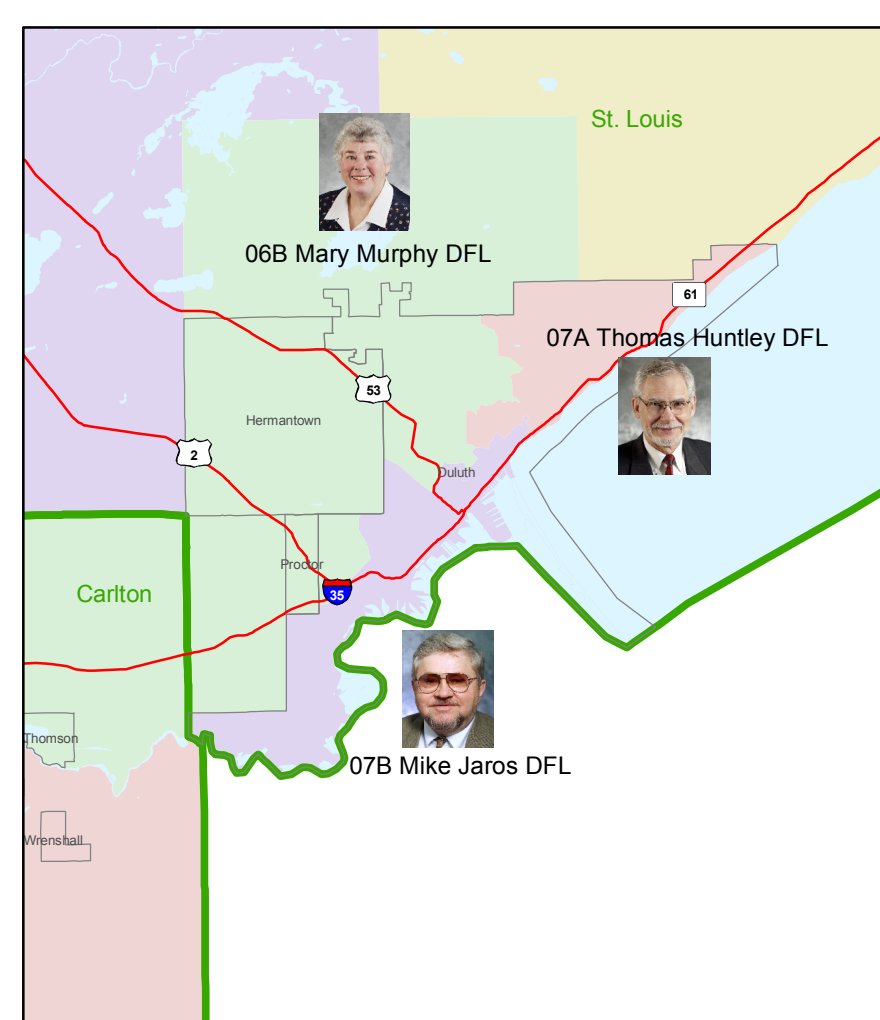

2007 Minnesota House of Representatives

includes 2007 special election results

- Cities and Towns
- County
- Water
- Major roads
- Shaded areas represent Legislative Districts

Minneapolis and Saint Paul

Metro Area

Duluth

Mankato

Rochester

St. Cloud