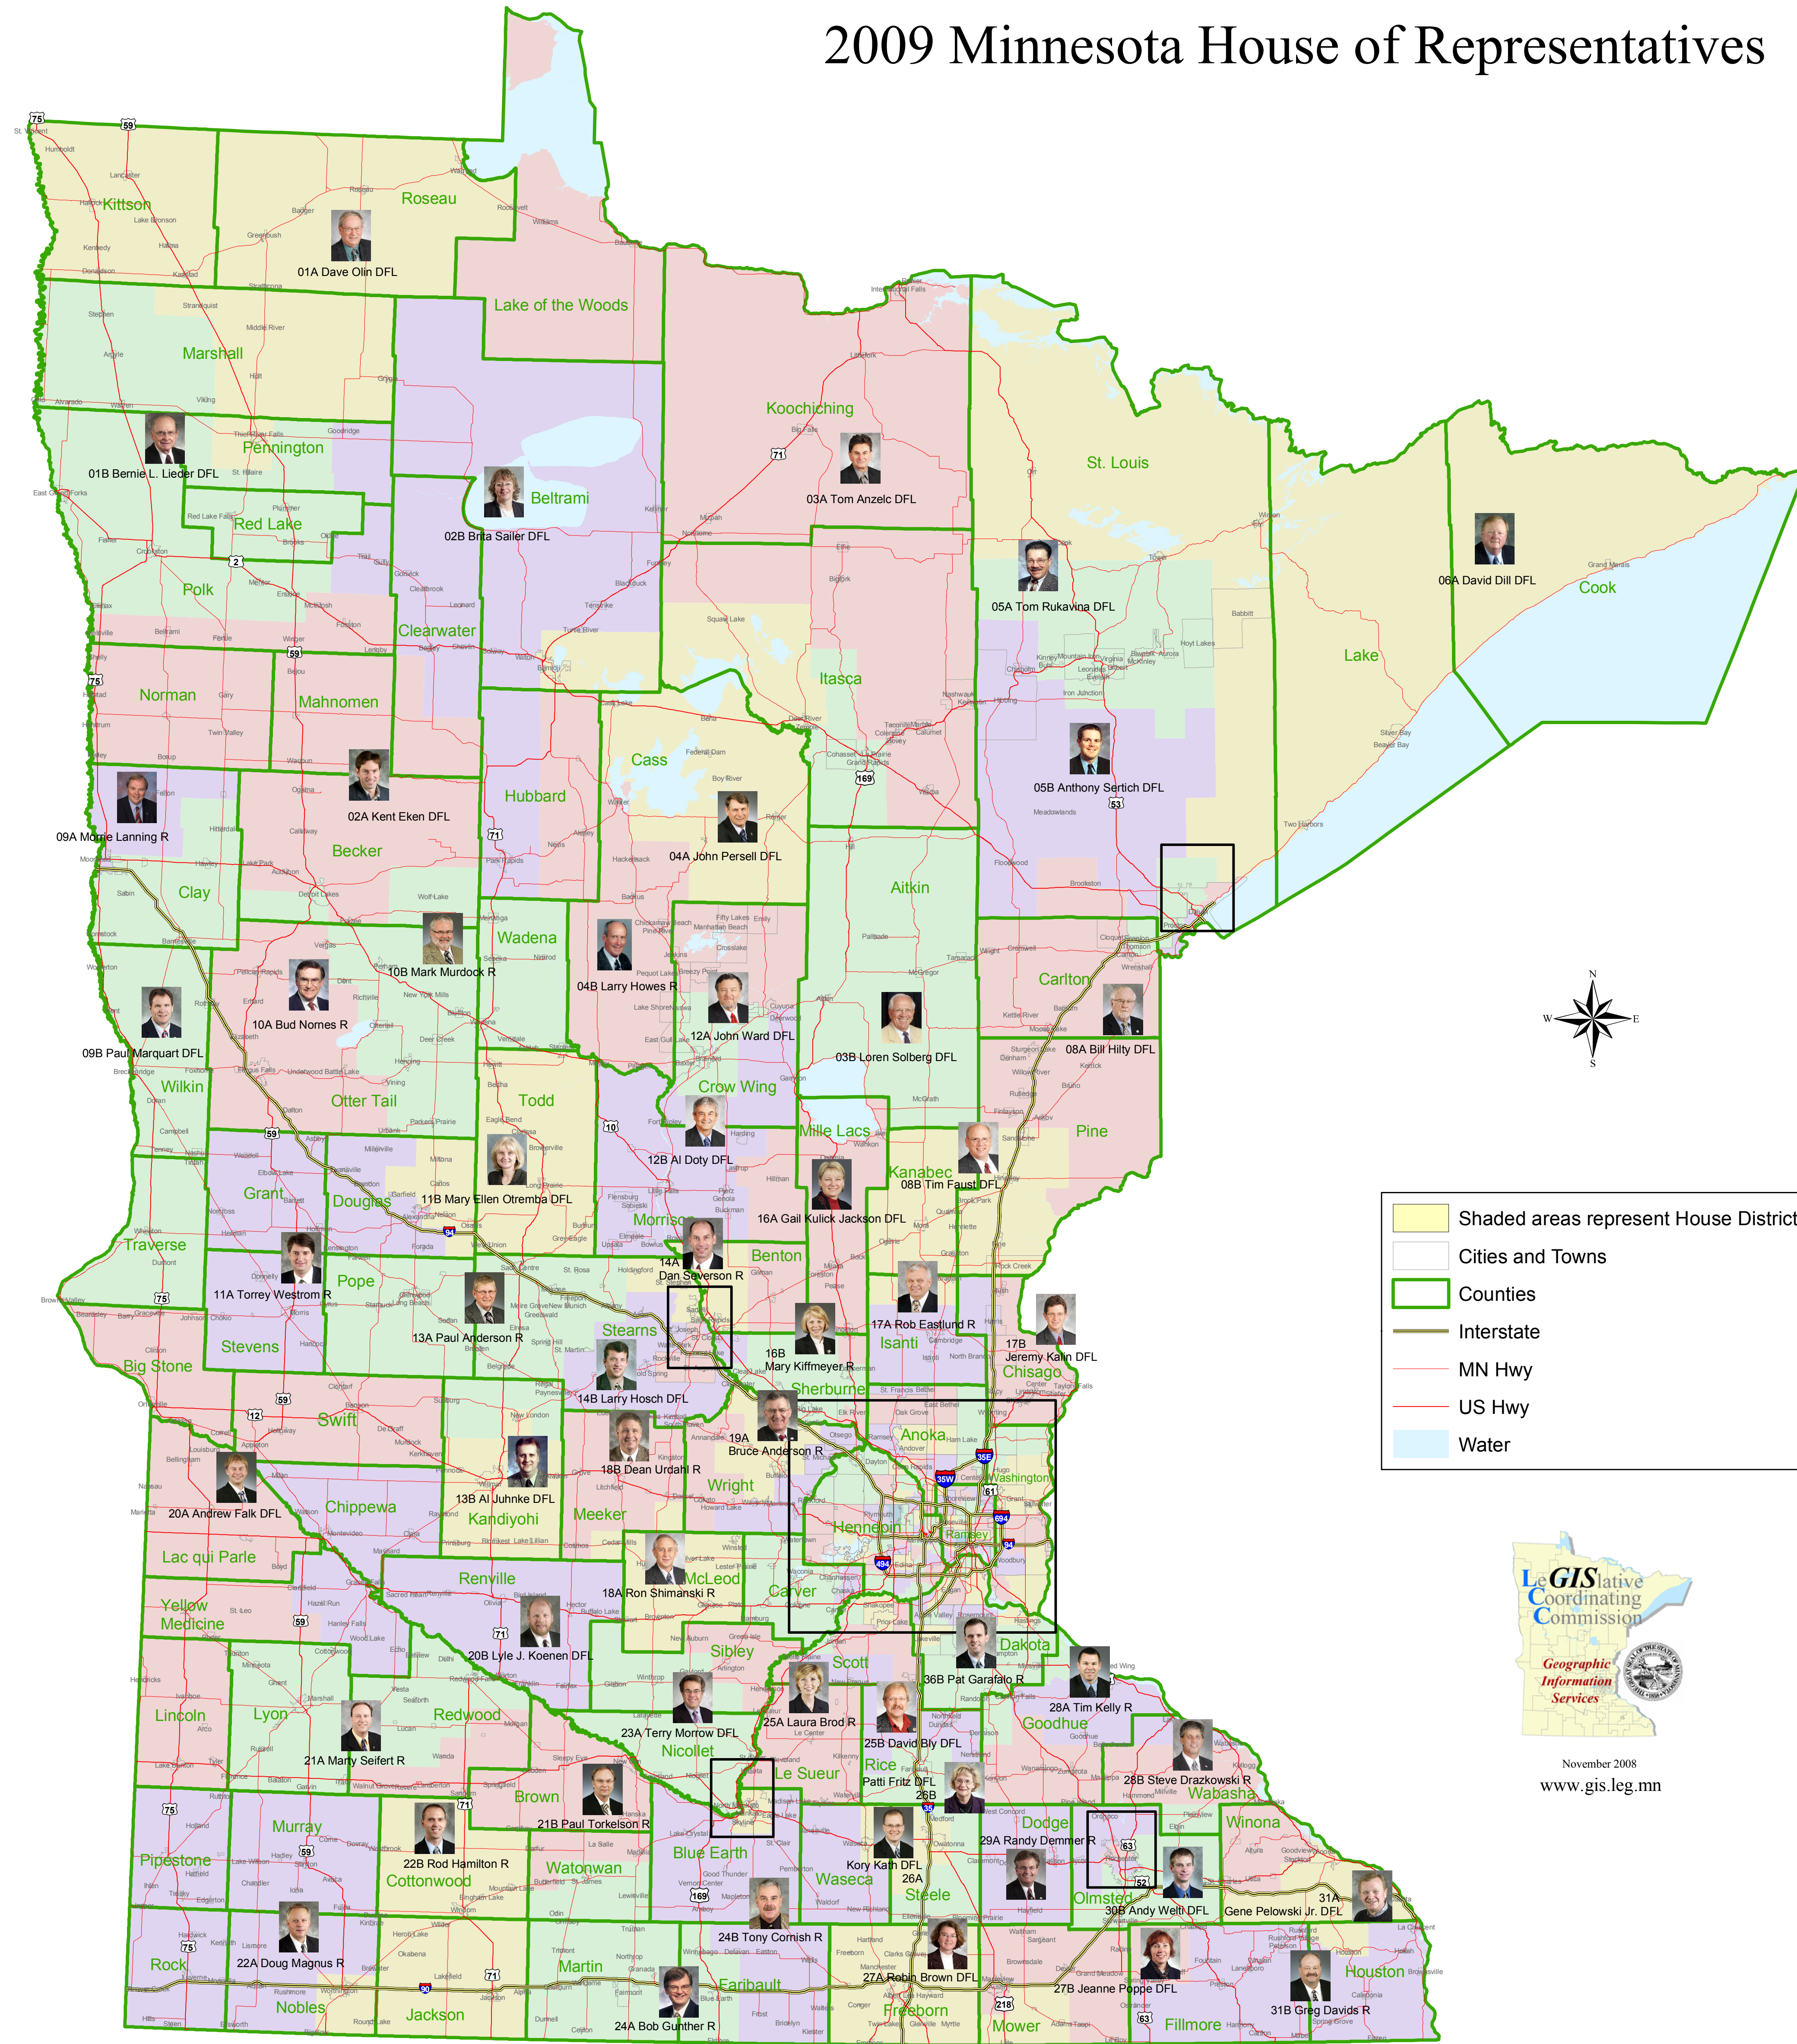

# 2009 Minnesota House of Representatives

- Shaded areas represent House Districts
- Cities and Towns
- Counties
- Interstate
- MN Hwy
- US Hwy
- Water

November 2008  
www.gis.leg.mn

## Minneapolis and Saint Paul

## Metro Area

## Mankato