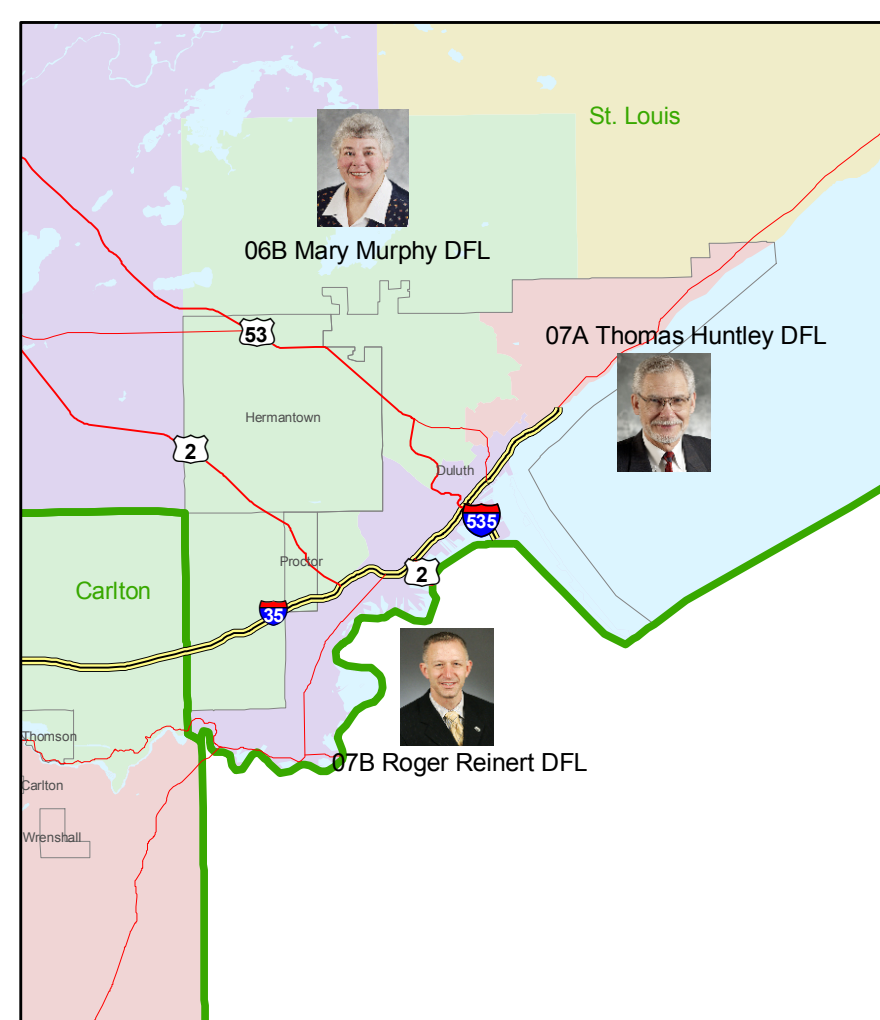

# 2009 Minnesota House of Representatives

- Shaded areas represent House Districts
- Cities and Towns
- Counties
- Interstate
- MN Hwy
- US Hwy
- Water

November 2008  
www.gis.leg.mn

## Minneapolis and Saint Paul

## Metro Area

## Duluth