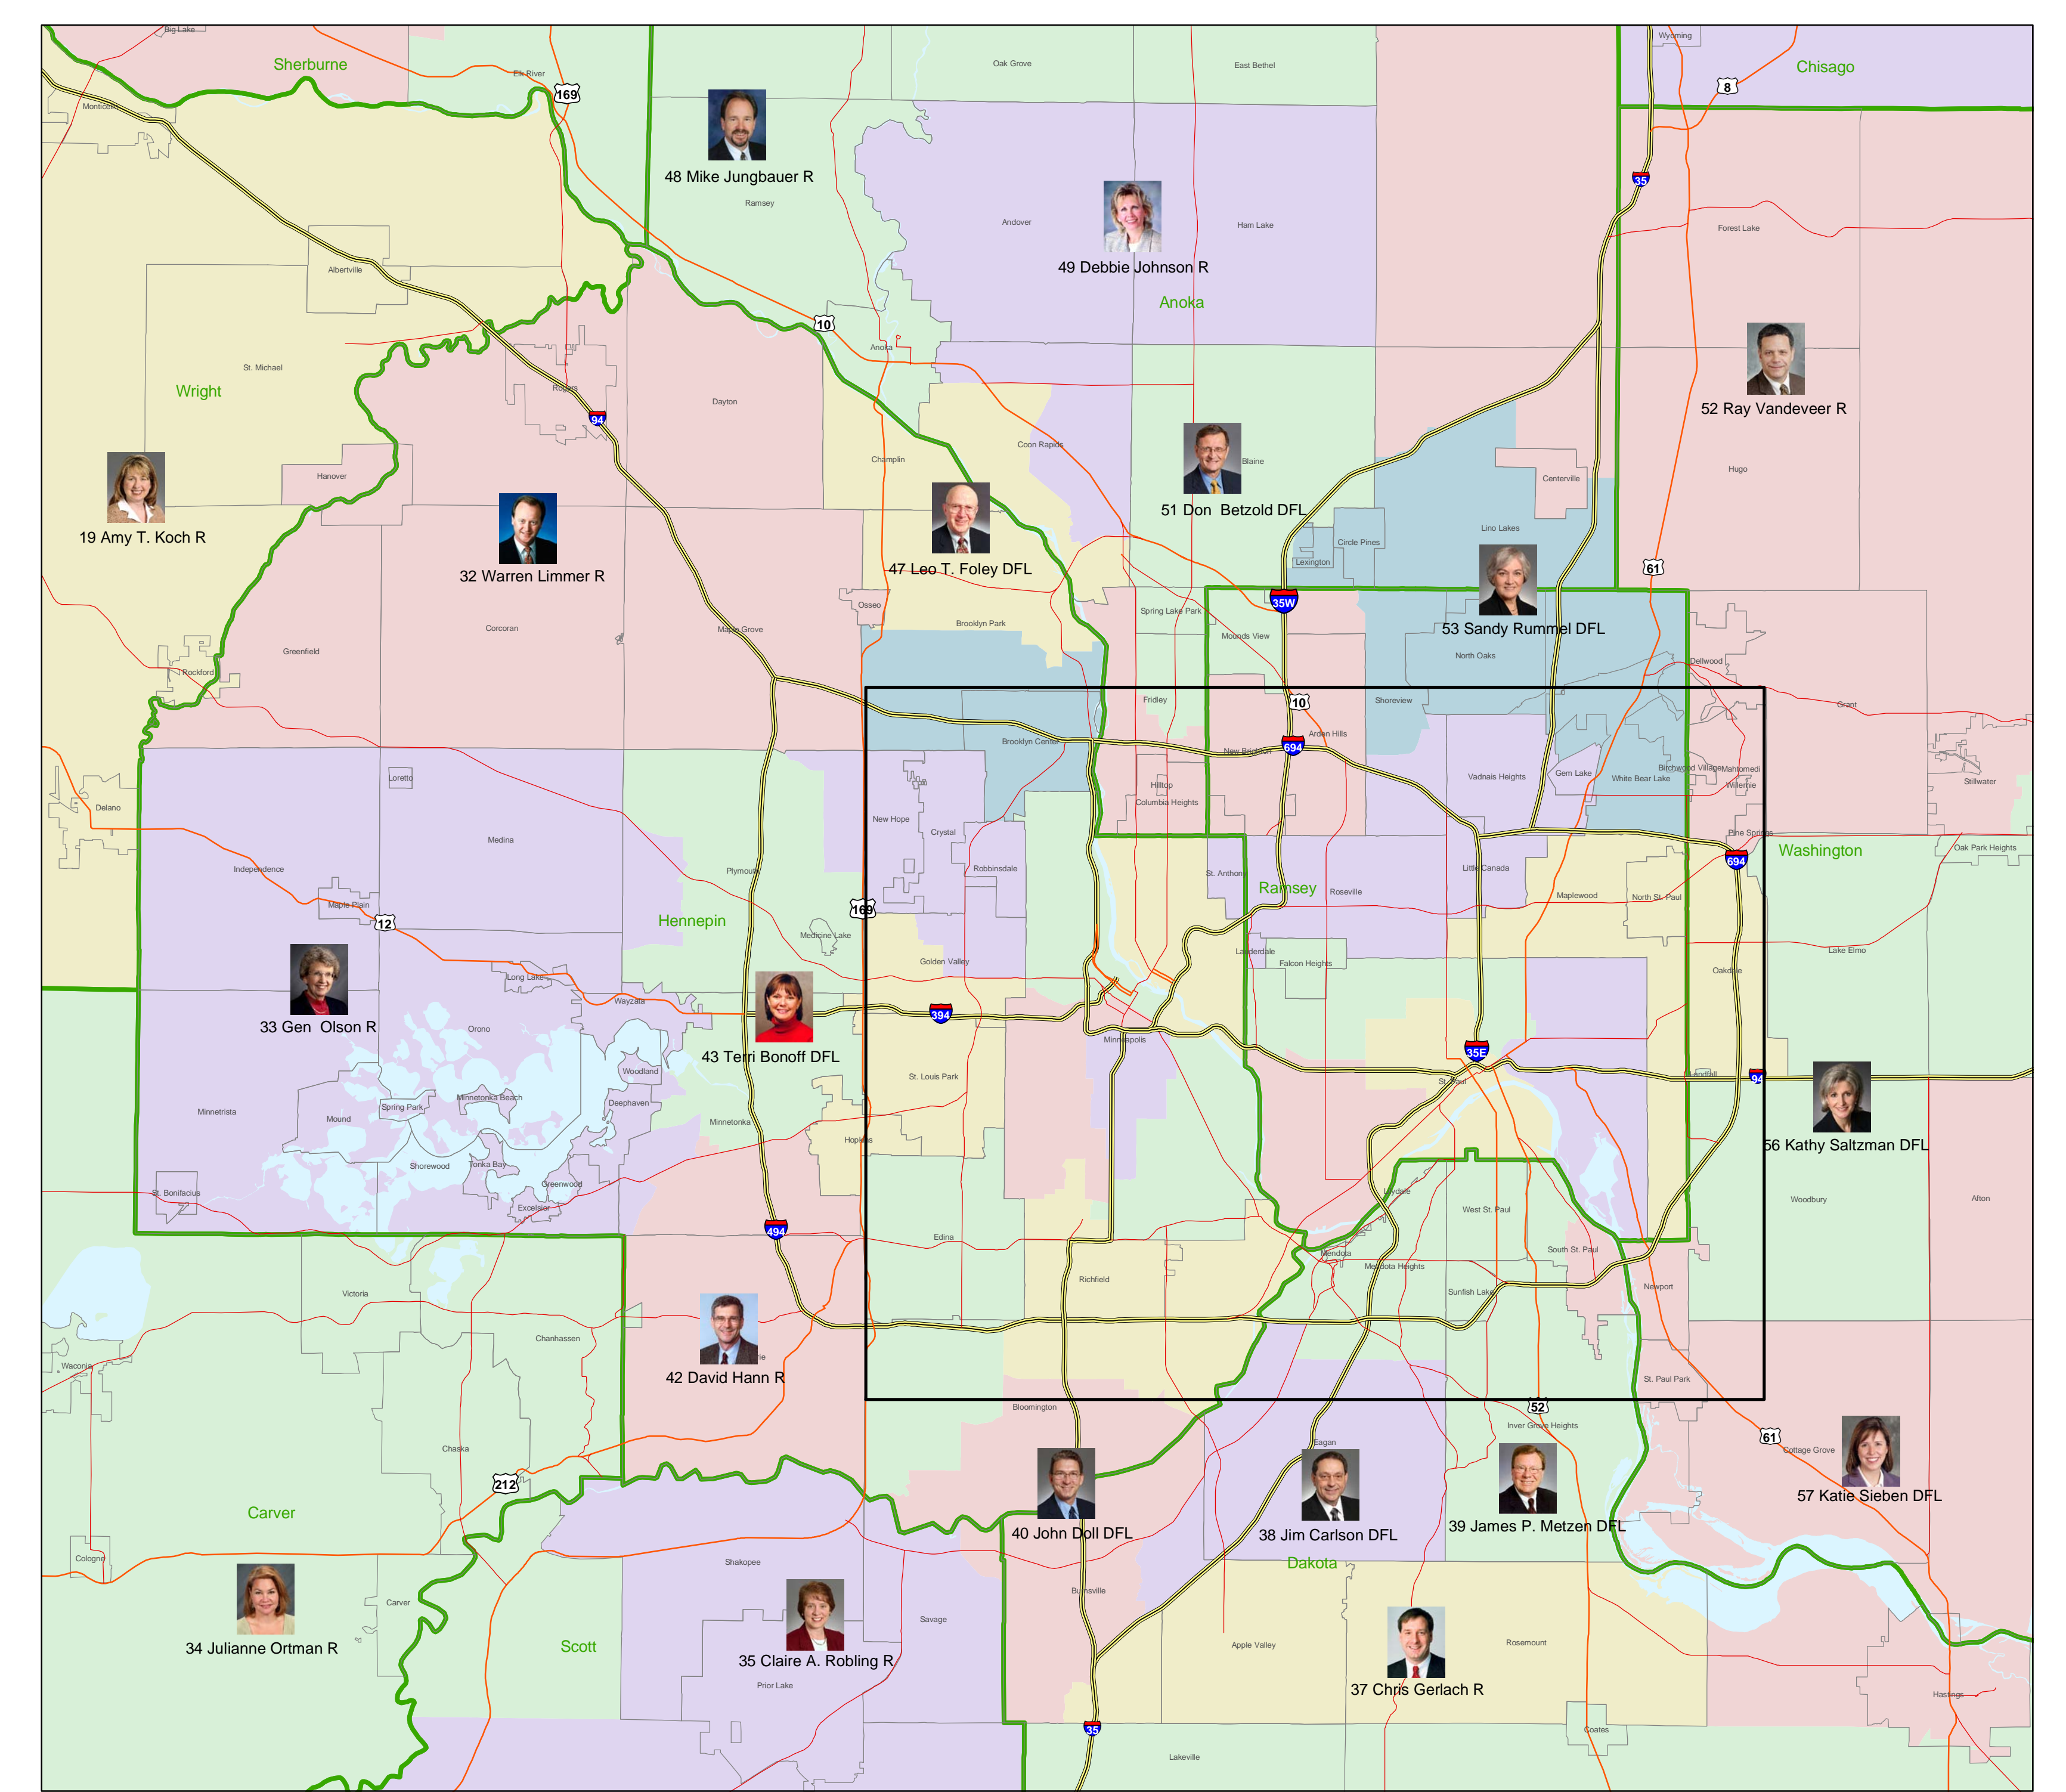

2009 Minnesota Senate

Including 2008 Special Election Results

- Shaded areas represent Senate Districts
- Cities and Towns
- Counties
- Interstate
- US Highway
- MN Highway
- Water

Minneapolis and Saint Paul

Metro Area

Duluth

Mankato

Rochester

St. Cloud