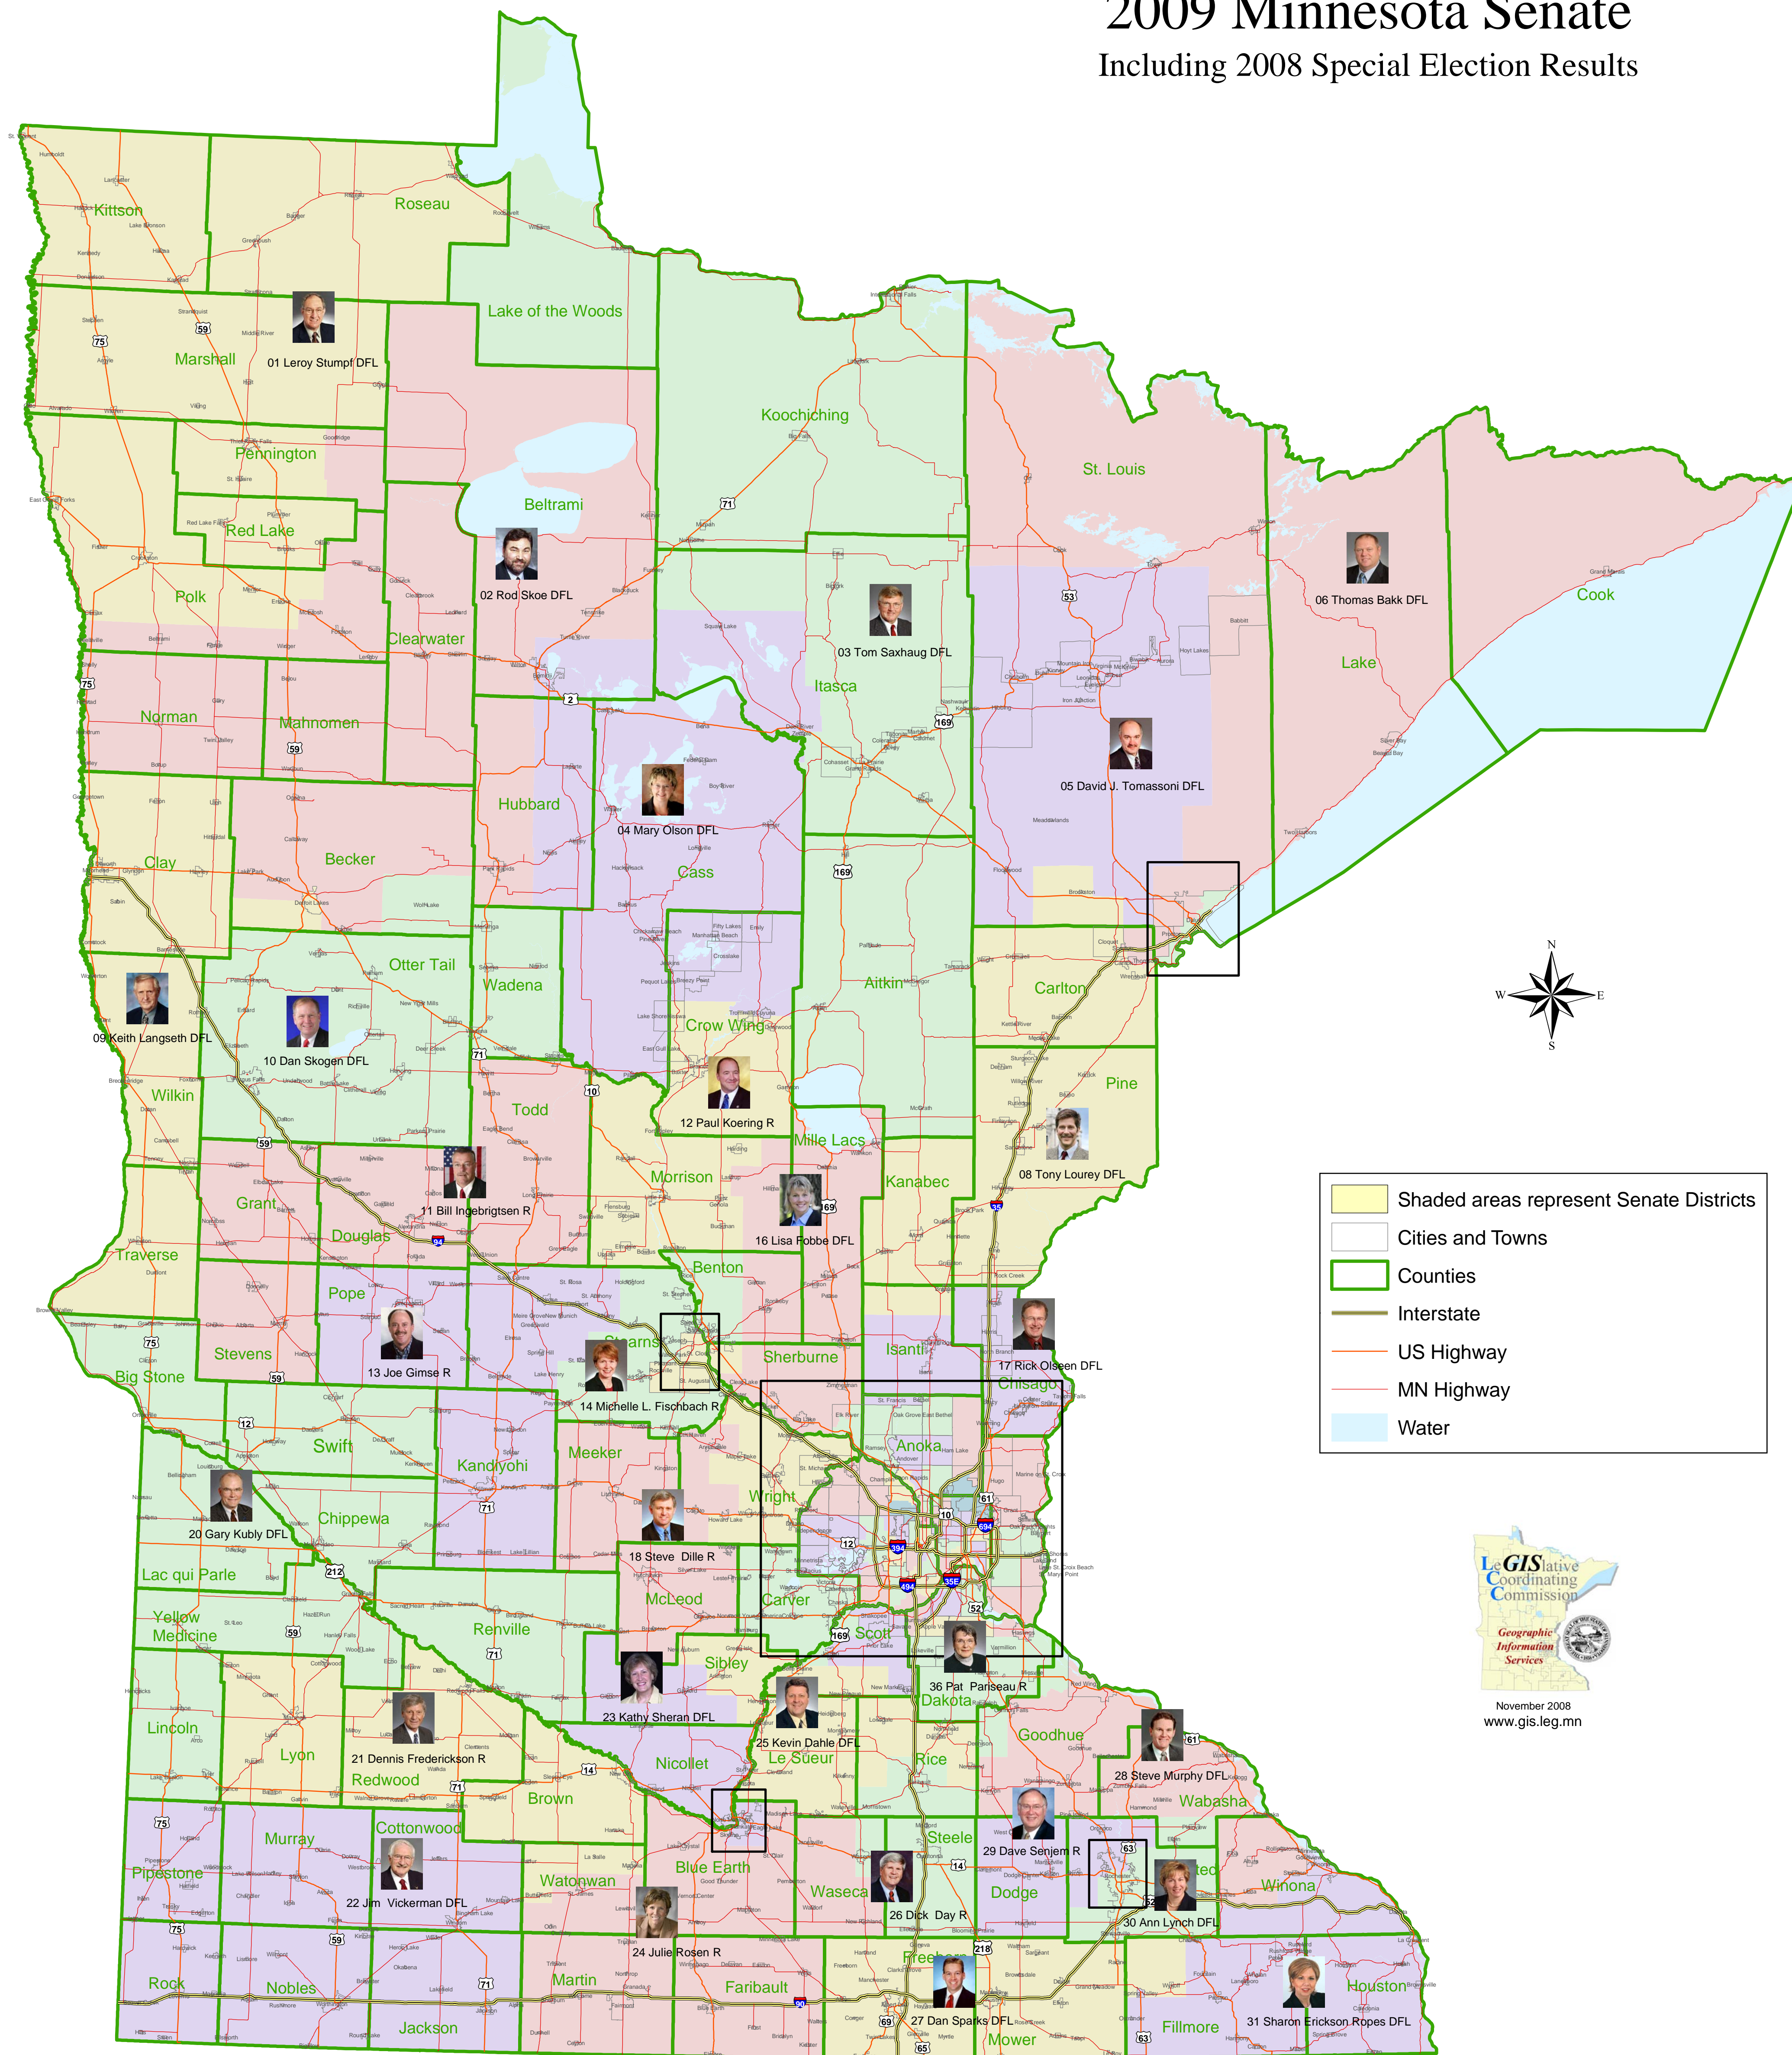

2009 Minnesota Senate

Including 2008 Special Election Results

- Shaded areas represent Senate Districts
- Cities and Towns
- Counties
- Interstate
- US Highway
- MN Highway
- Water

Minneapolis and Saint Paul

Metro Area

Duluth

Mankato

Rochester

St. Cloud