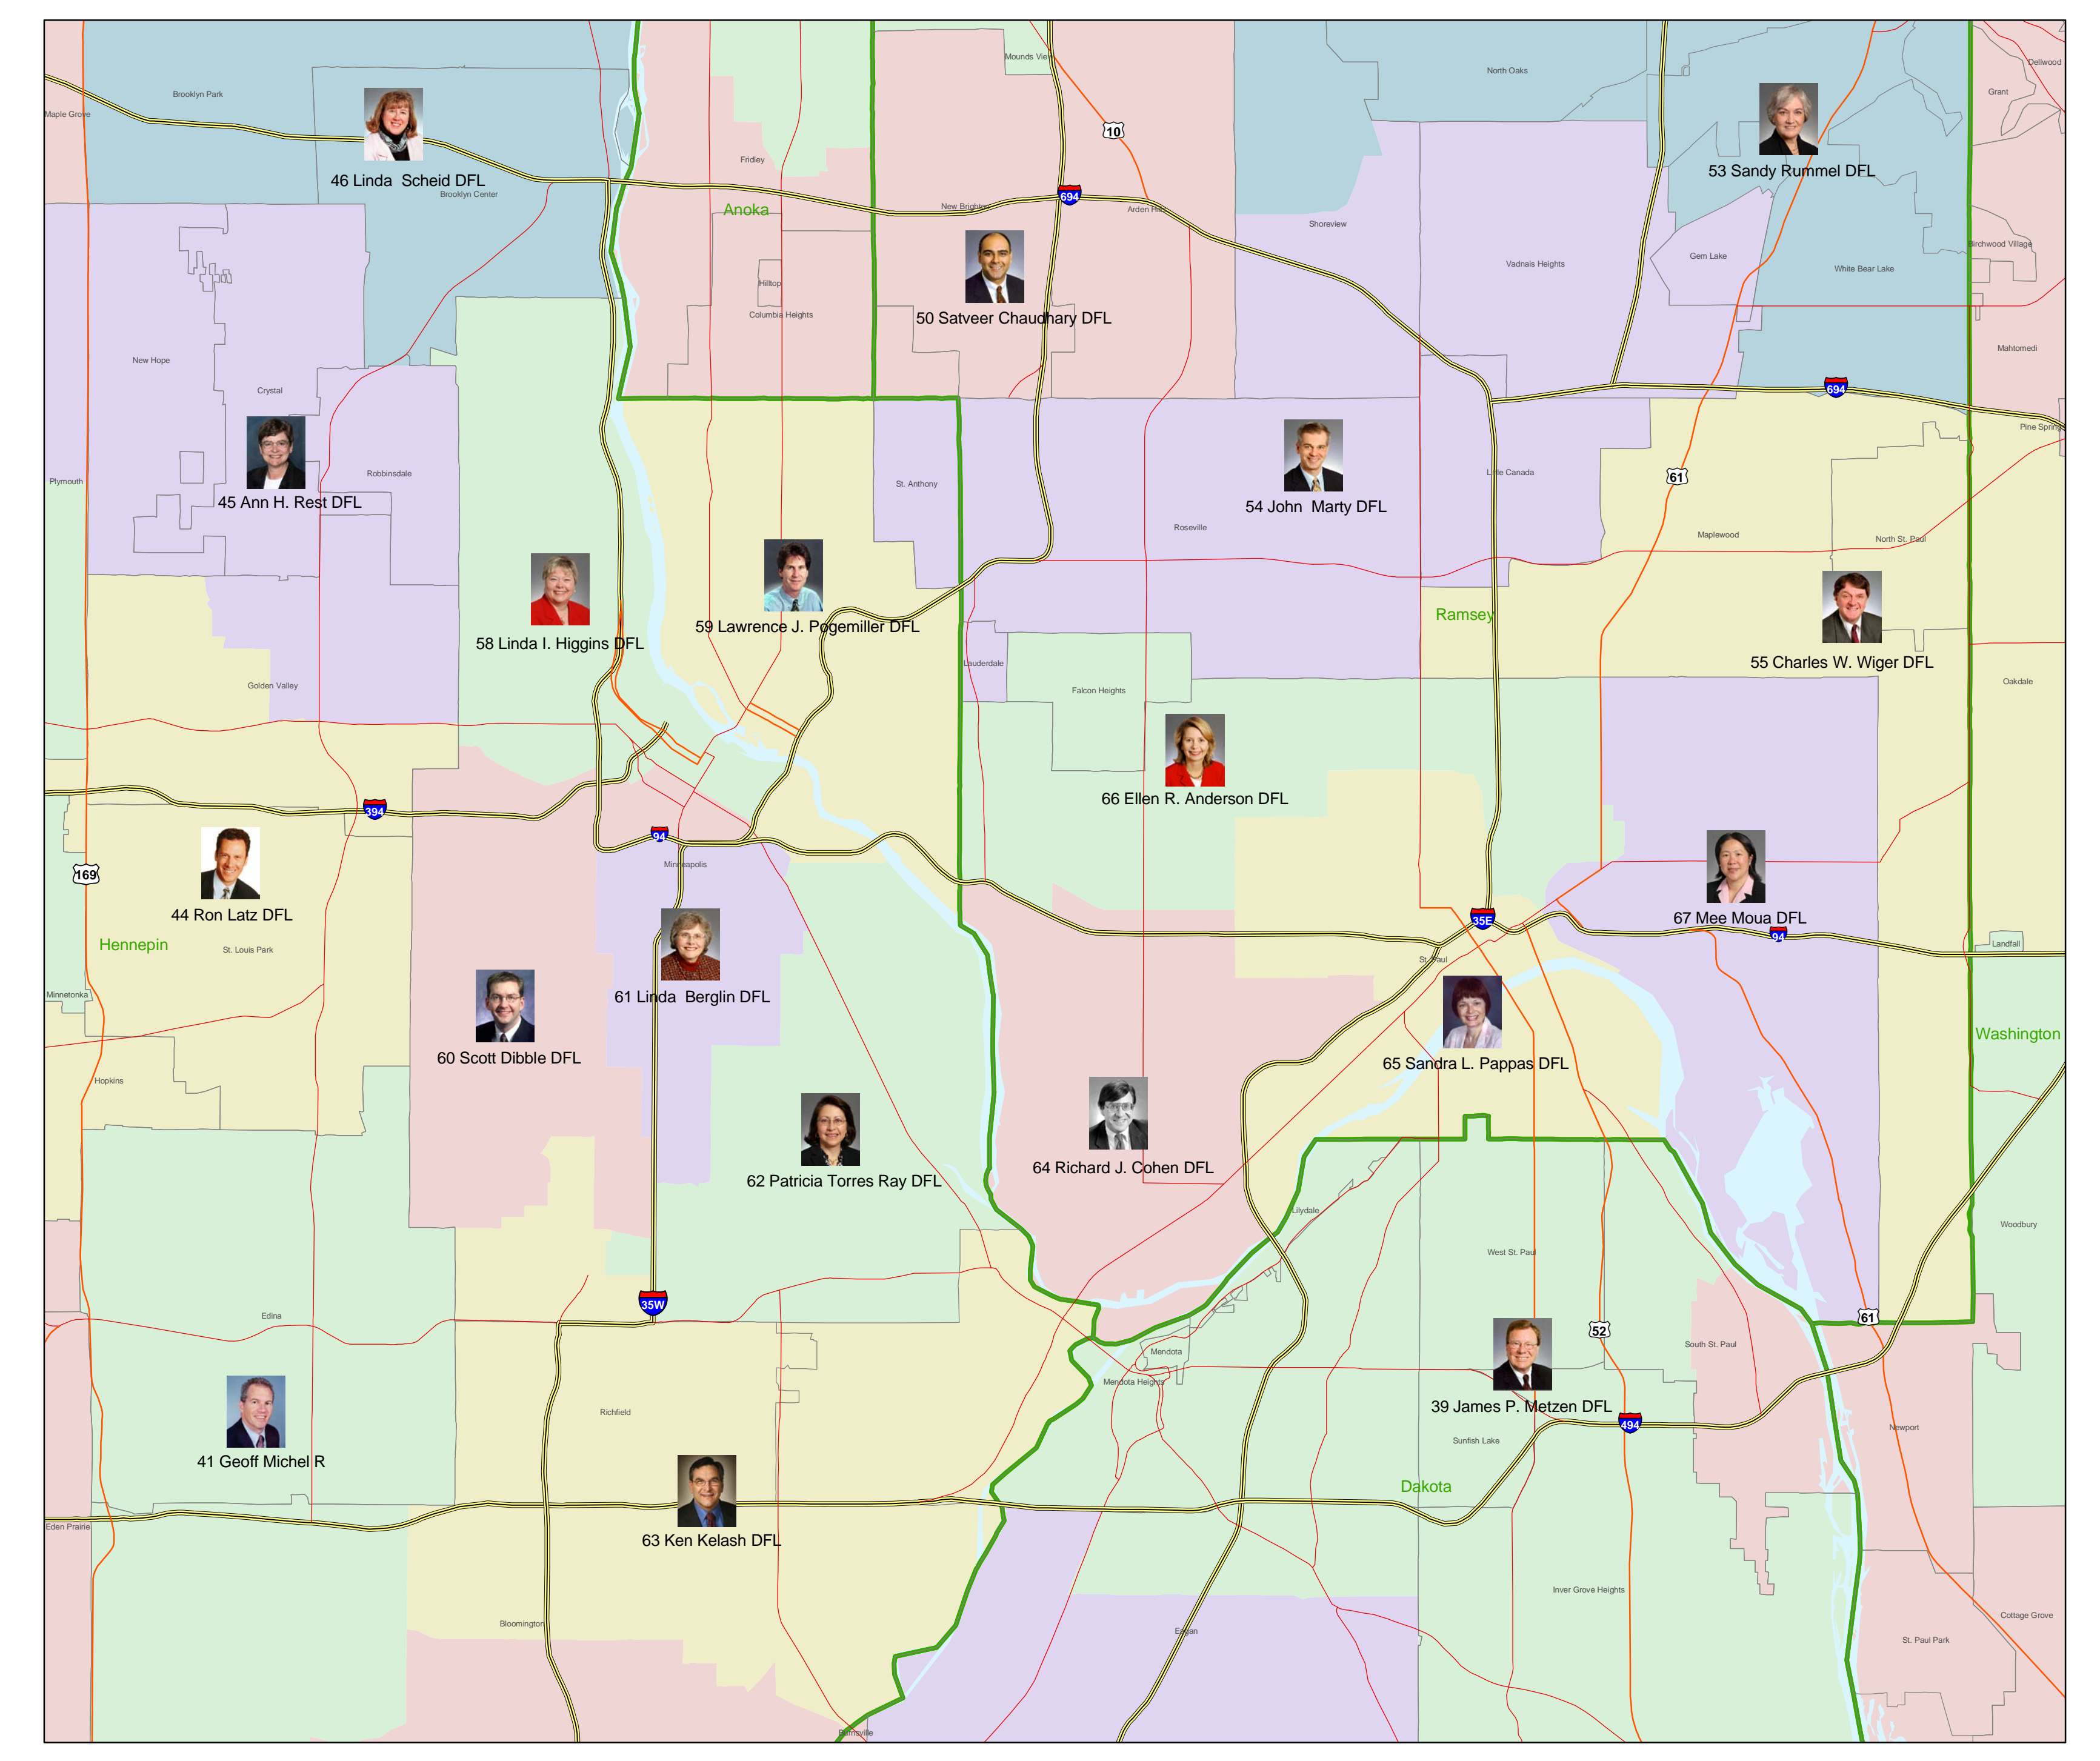

2009 Minnesota Senate

Including 2008 Special Election Results

- Shaded areas represent Senate Districts
- Cities and Towns
- Counties
- Interstate
- US Highway
- MN Highway
- Water

Minneapolis and Saint Paul

Metro Area

Duluth

Mankato

Rochester

St. Cloud