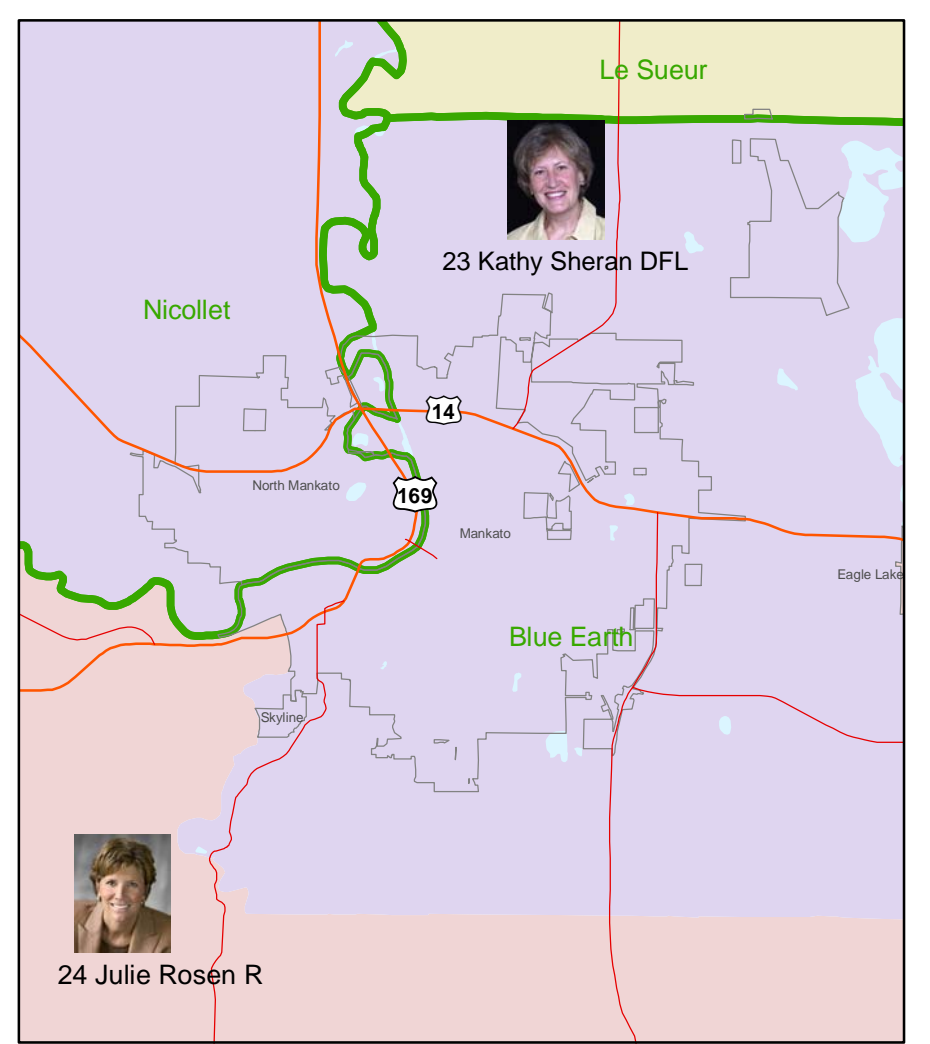

2009 Minnesota Senate

Including 2008 Special Election Results

- Shaded areas represent Senate Districts
- Cities and Towns
- Counties
- Interstate
- US Highway
- MN Highway
- Water

Minneapolis and Saint Paul

Metro Area

Duluth

Mankato

Rochester

St. Cloud