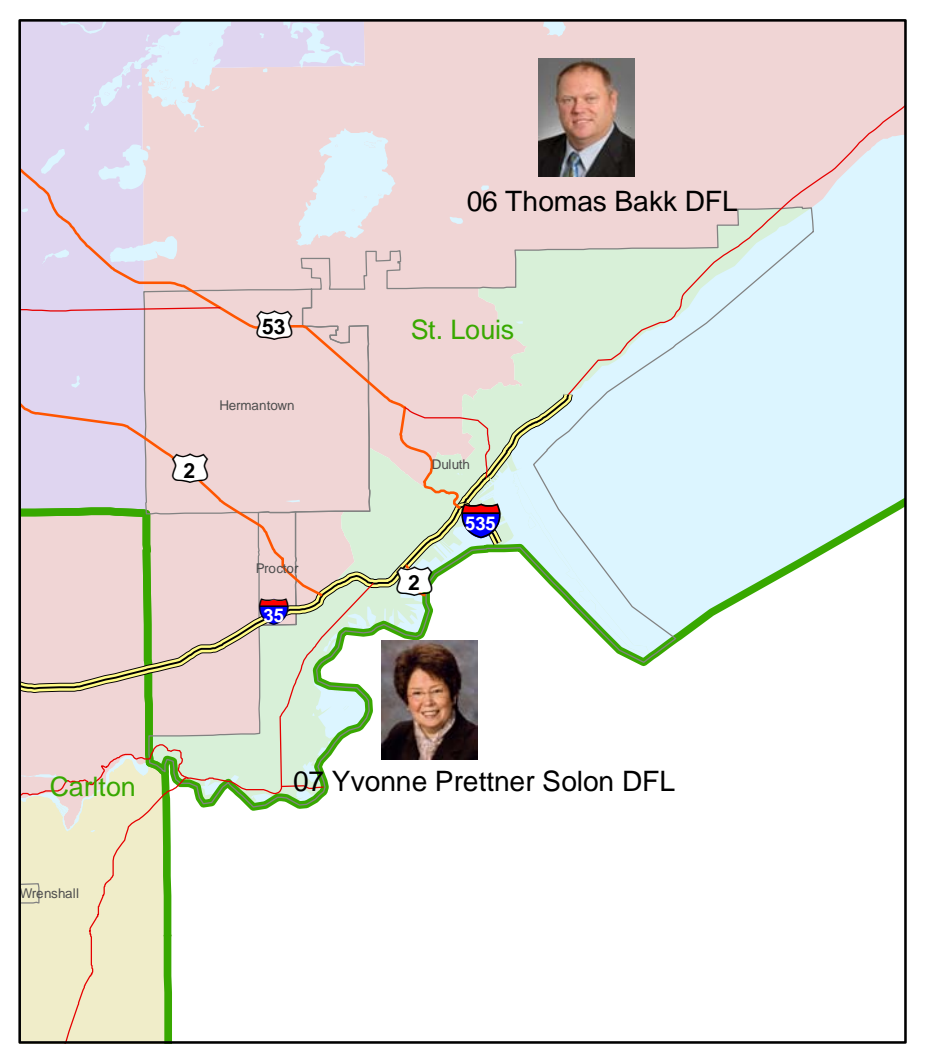

2009 Minnesota Senate

Including 2008 Special Election Results

- Shaded areas represent Senate Districts
- Cities and Towns
- Counties
- Interstate
- US Highway
- MN Highway
- Water

Minneapolis and Saint Paul

Metro Area

Duluth

Mankato

Rochester

St. Cloud