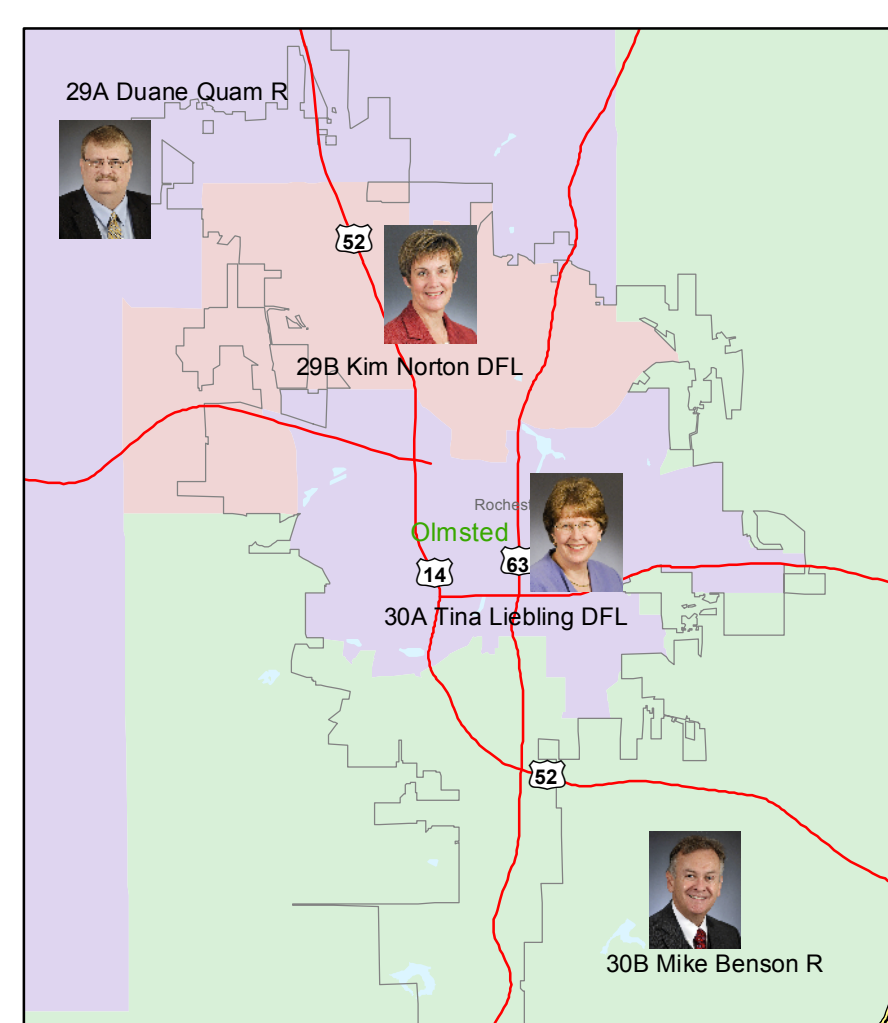

# 2011 Minnesota House of Representatives

Including January 10, 2012 Special Election Results

- Interstate
- MN Hwy
- US Hwy
- Counties
- Cities and Towns
- Water
- Shaded areas represent House Districts

Minneapolis and Saint Paul

Metro Area

Duluth

Mankato

Rochester

St. Cloud