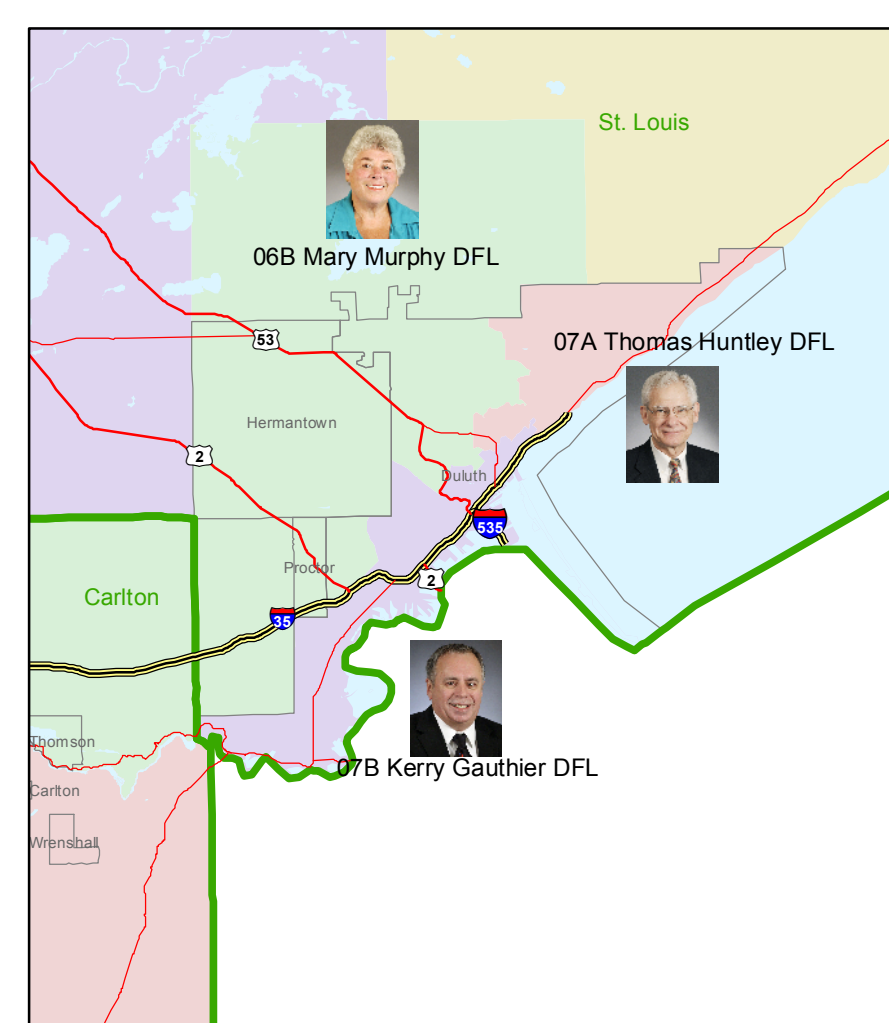

# 2011 Minnesota House of Representatives

Including January 10, 2012 Special Election Results

- Interstate
- MN Hwy
- US Hwy
- Counties
- Cities and Towns
- Water
- Shaded areas represent House Districts

Minneapolis and Saint Paul

Metro Area

Duluth

Mankato

Rochester

St. Cloud