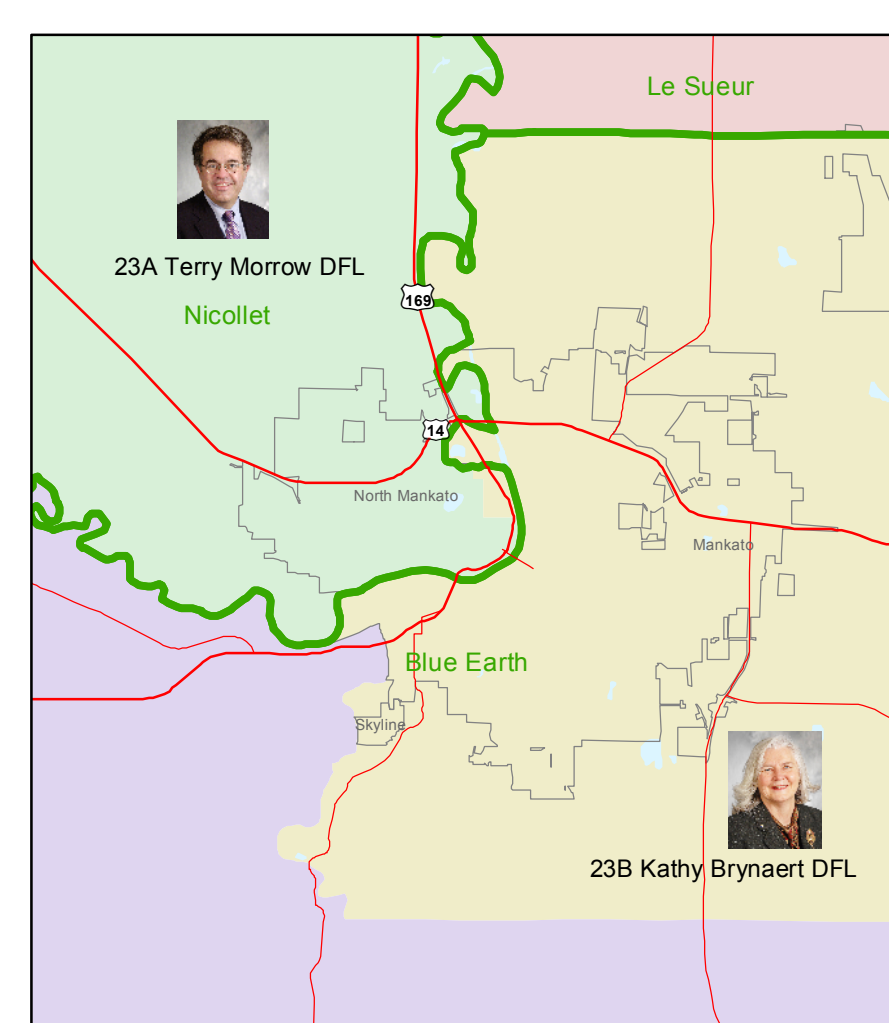

# 2011 Minnesota House of Representatives

Including January 10, 2012 Special Election Results

- Interstate
- MN Hwy
- US Hwy
- Counties
- Cities and Towns
- Water
- Shaded areas represent House Districts

Minneapolis and Saint Paul

Metro Area

Duluth

Mankato

Rochester

St. Cloud