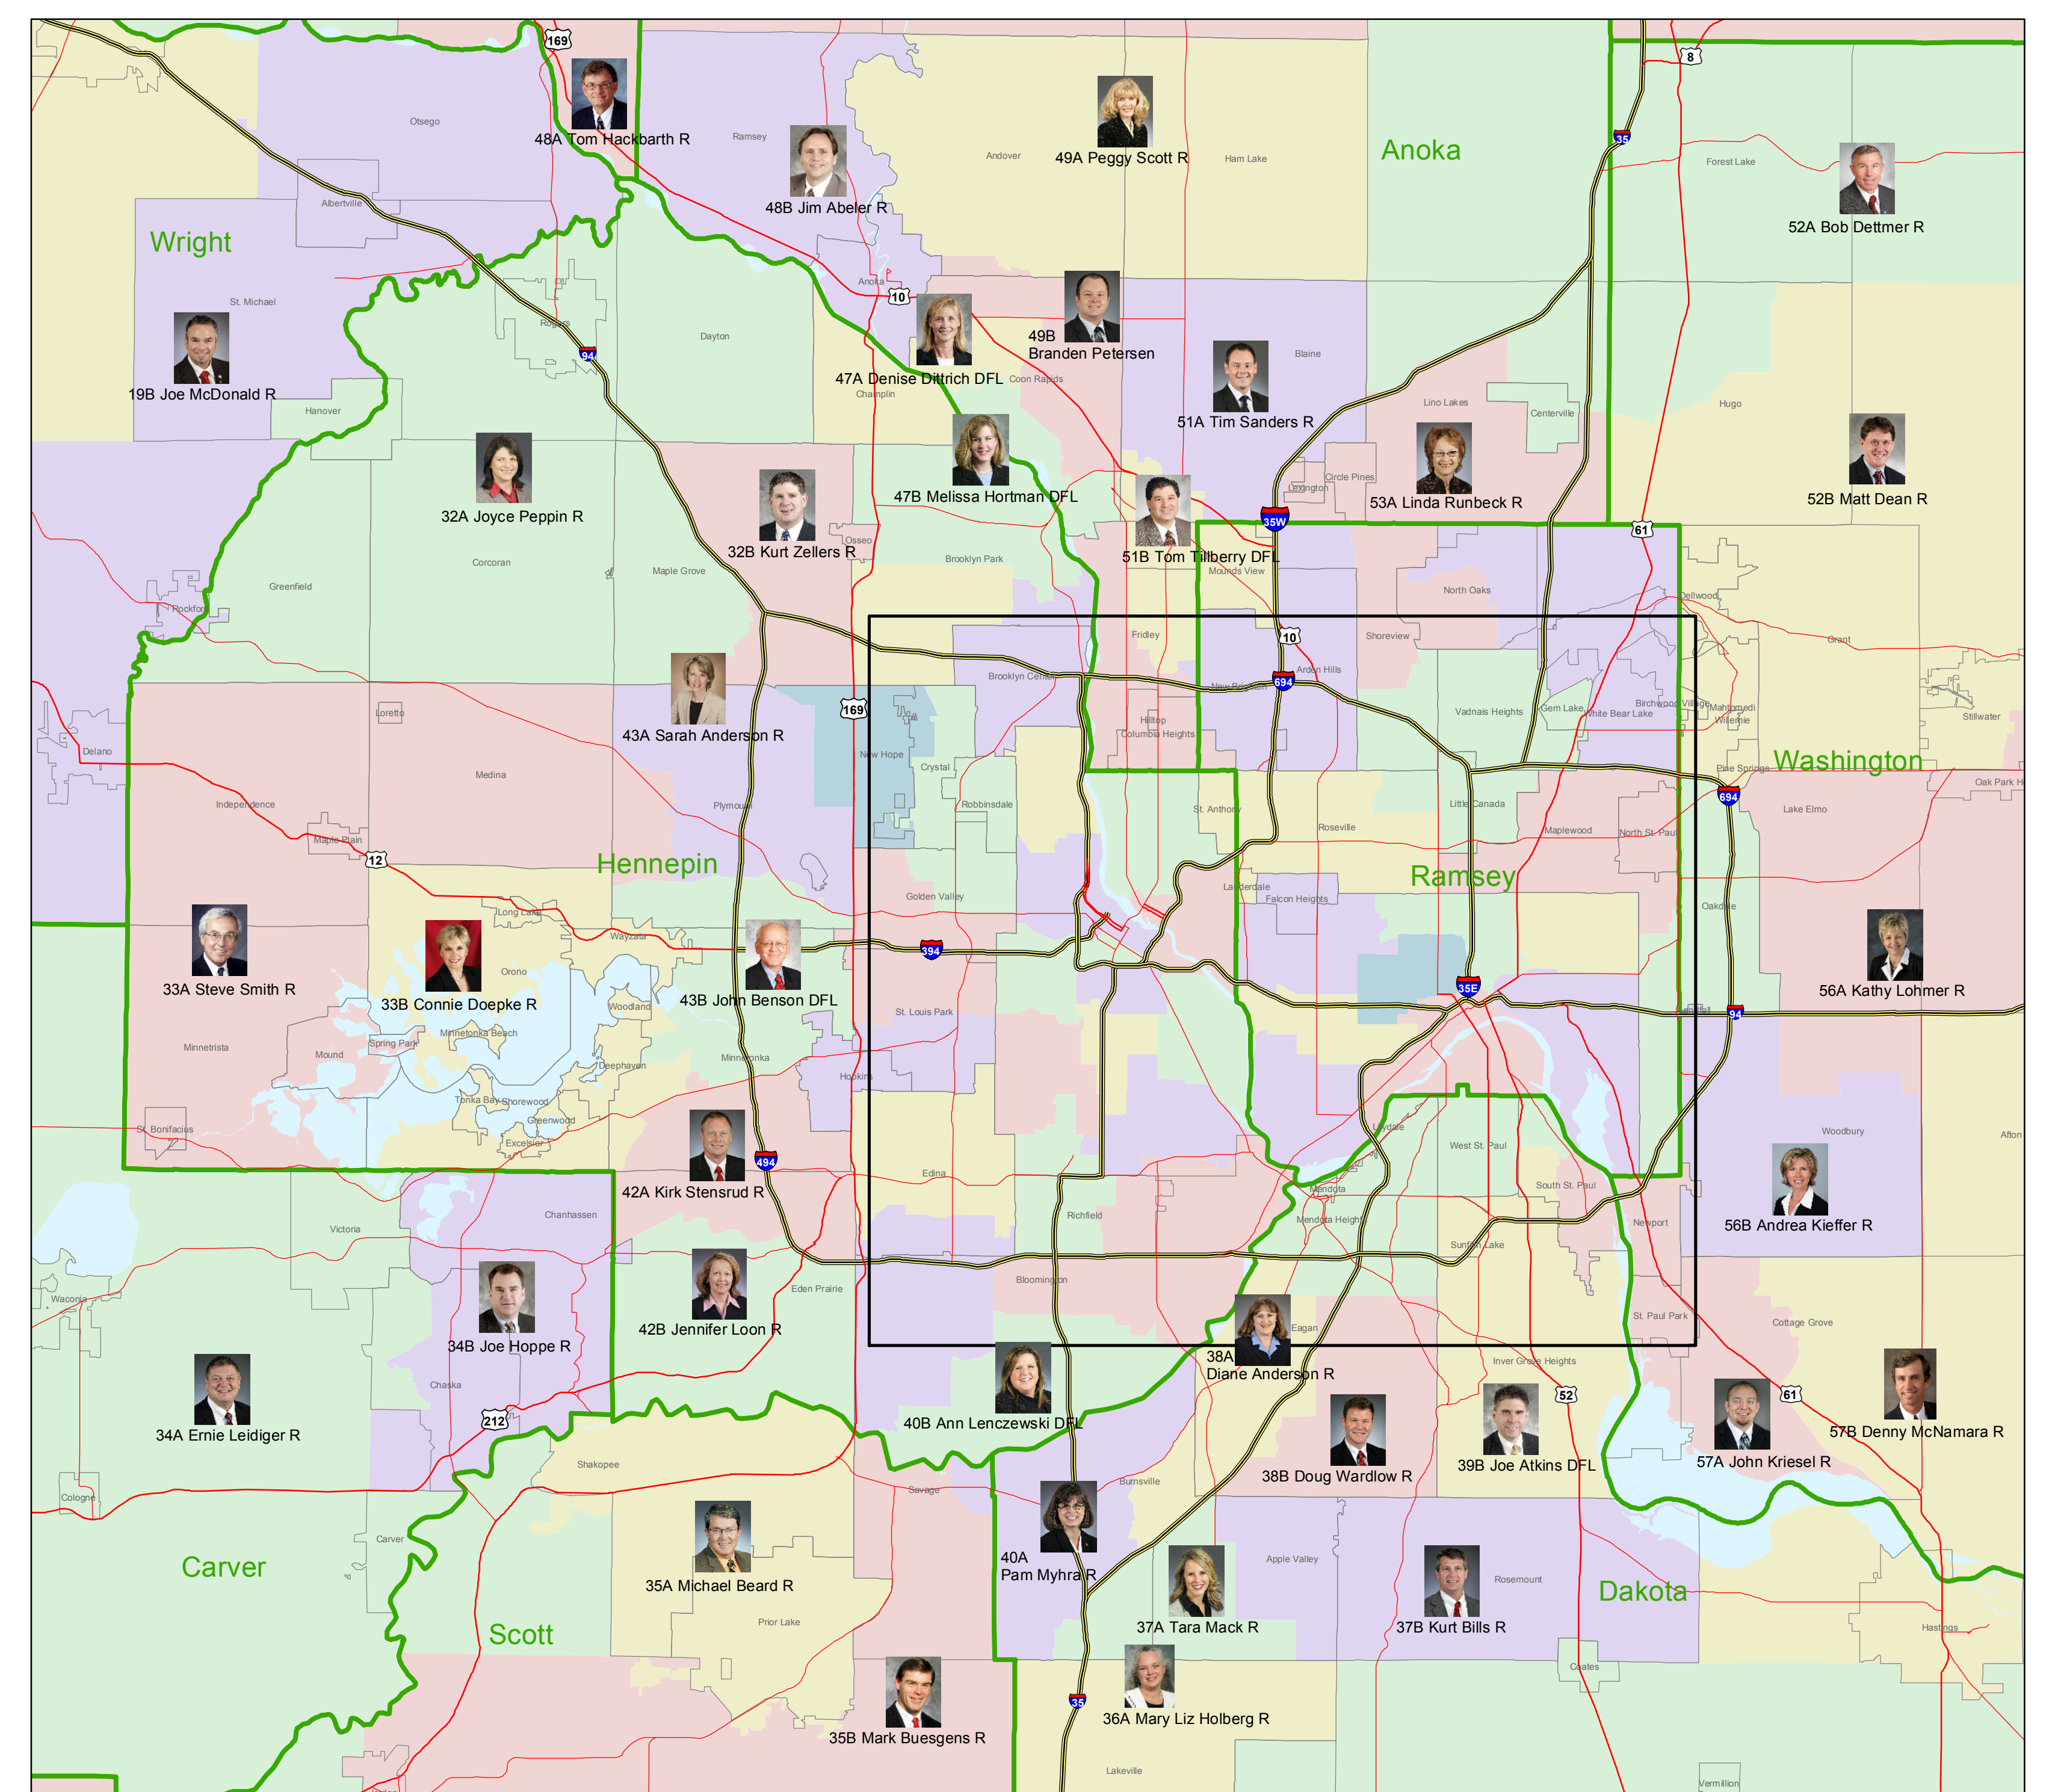

# 2011 Minnesota House of Representatives

Including January 10, 2012 Special Election Results

- Interstate
- MN Hwy
- US Hwy
- Counties
- Cities and Towns
- Water
- Shaded areas represent House Districts

Minneapolis and Saint Paul

Metro Area

Duluth

Mankato

Rochester

St. Cloud