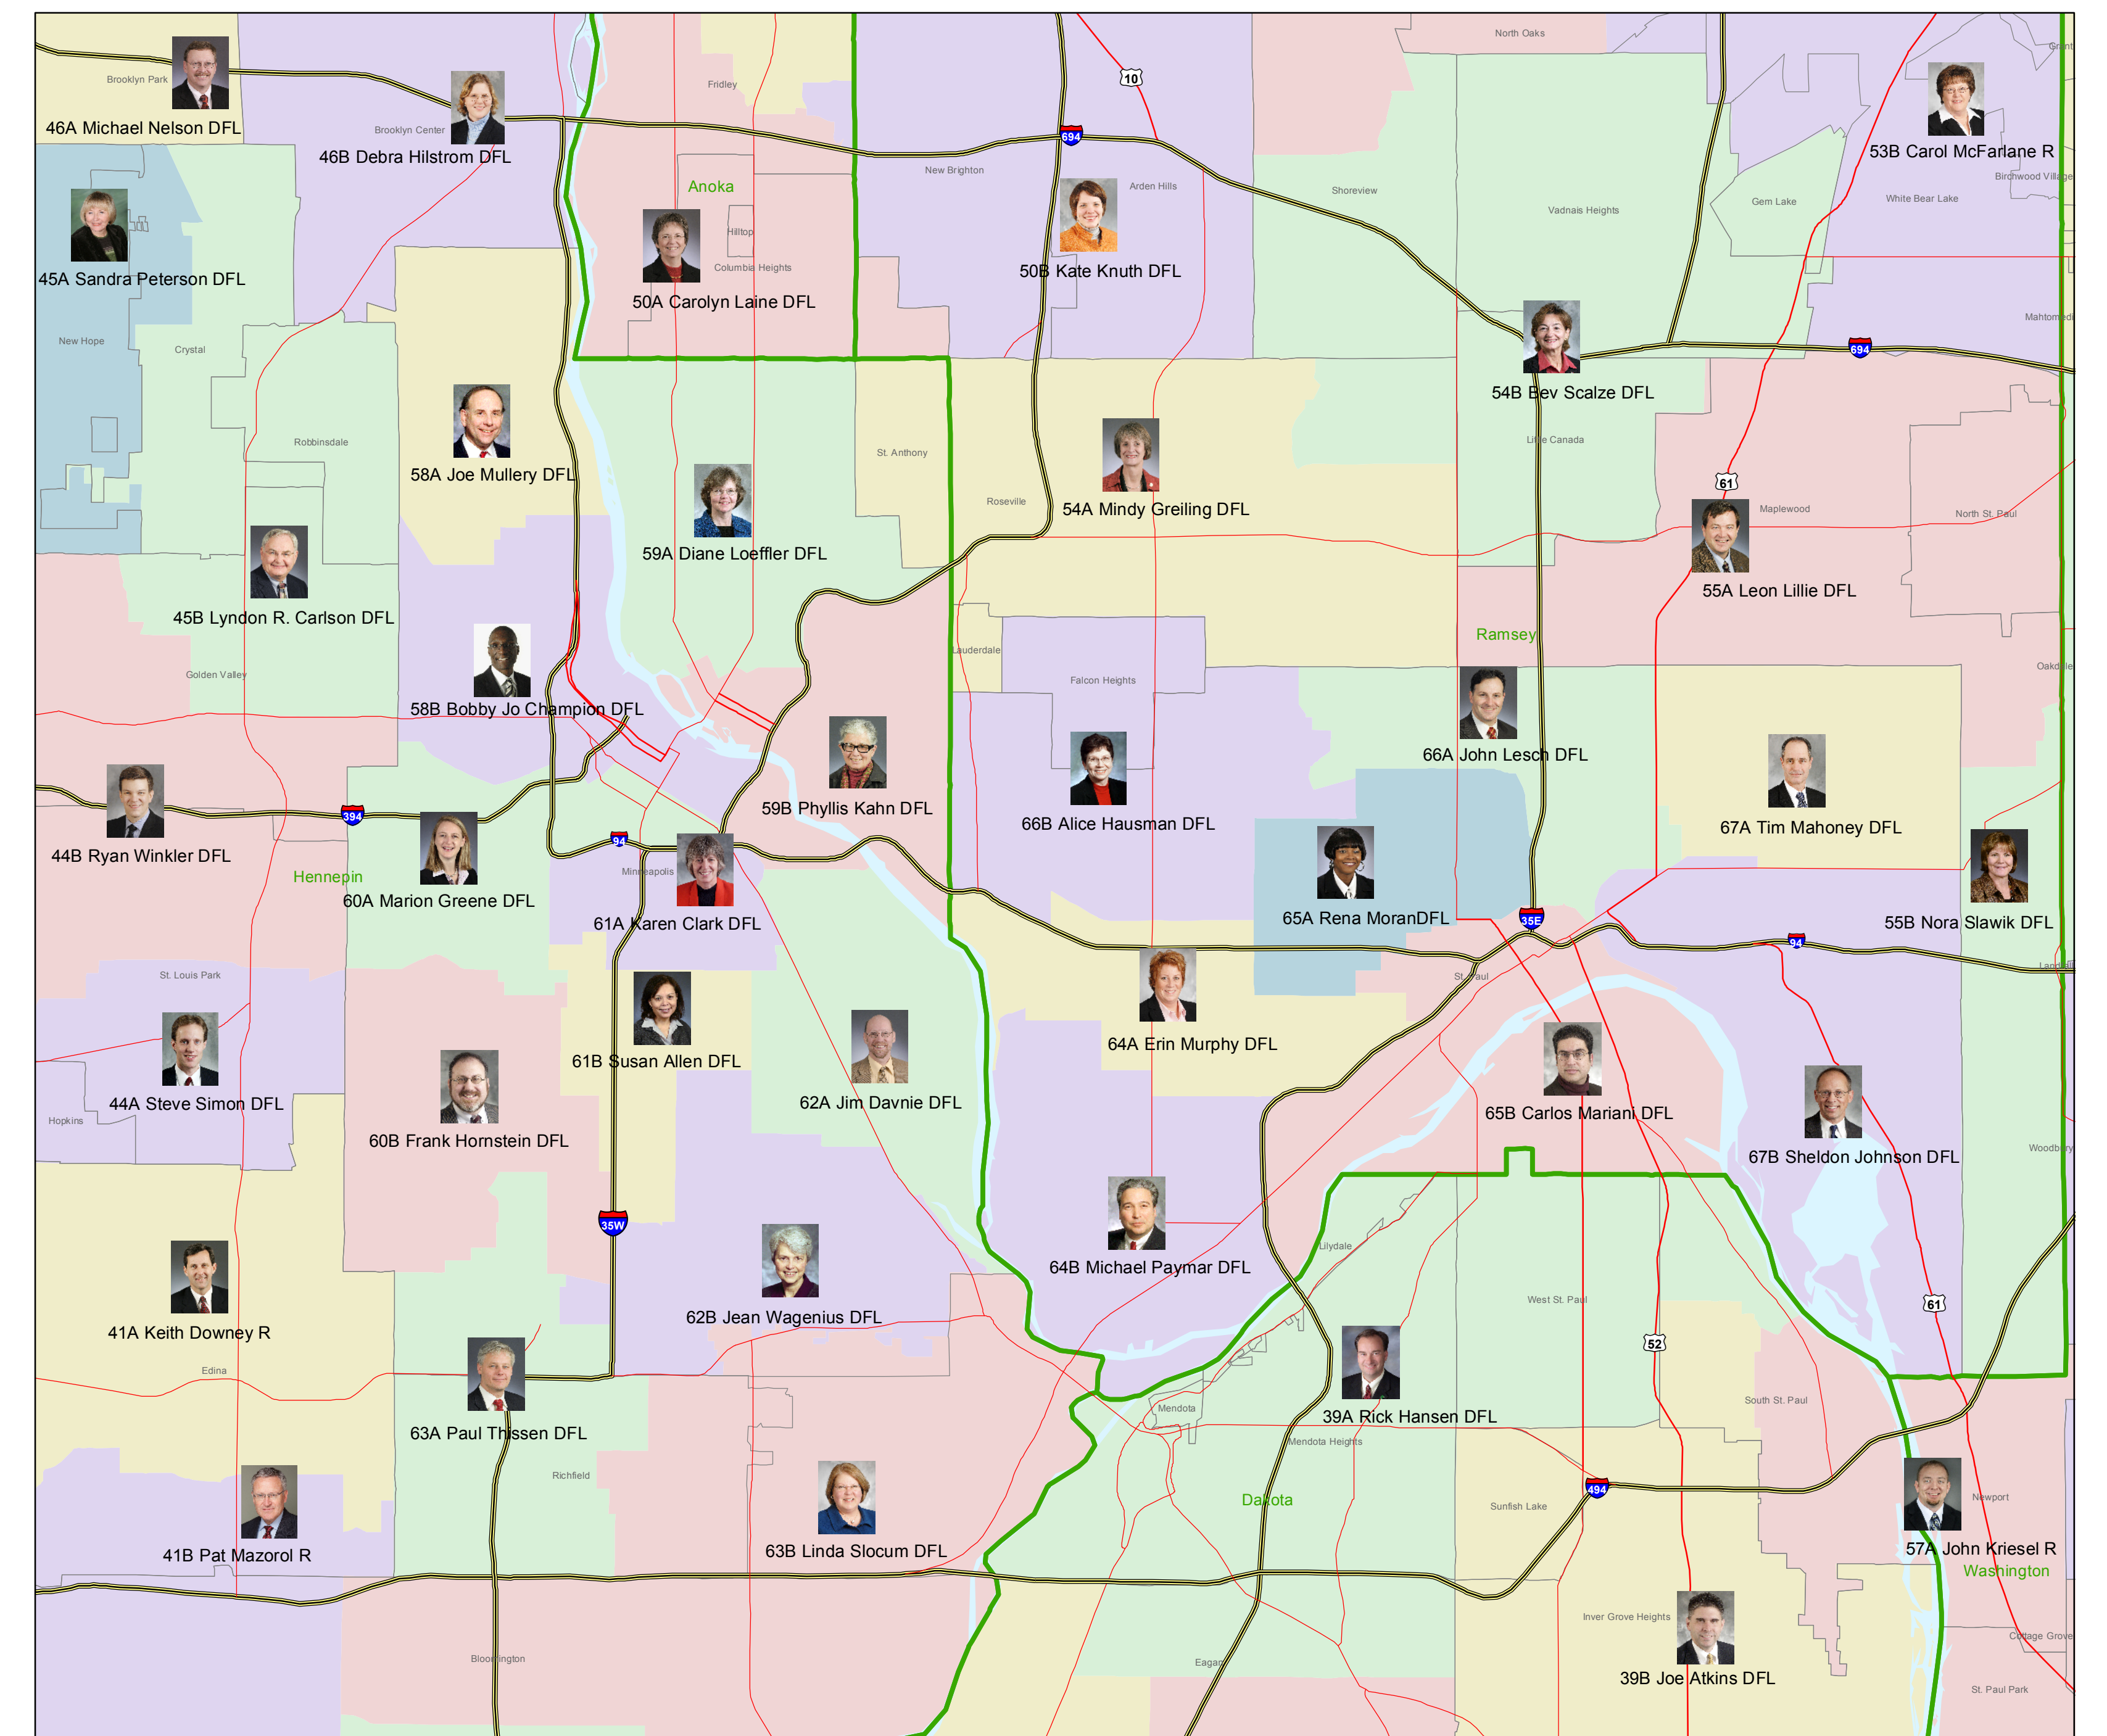

# 2011 Minnesota House of Representatives

Including January 10, 2012 Special Election Results

- Interstate
- MN Hwy
- US Hwy
- Counties
- Cities and Towns
- Water
- Shaded areas represent House Districts

Minneapolis and Saint Paul

Metro Area

Duluth

Mankato

Rochester

St. Cloud