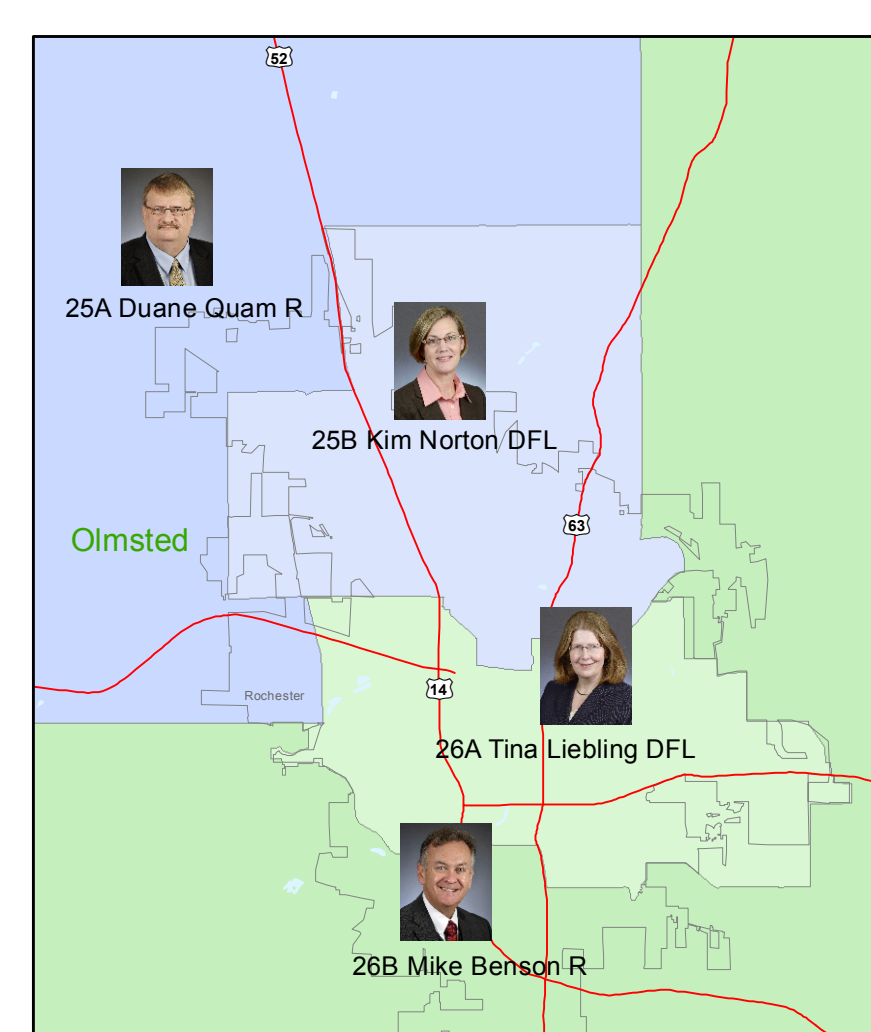

2013 Minnesota House of Representatives

Including February 12, 2013 Special Election Results

- Shaded areas represent House Districts
- Cities
- Counties
- Interstate
- MN Hwy
- US Hwy
- Water

Minneapolis and Saint Paul

Metro Area

Duluth

Mankato

Rochester

St. Cloud