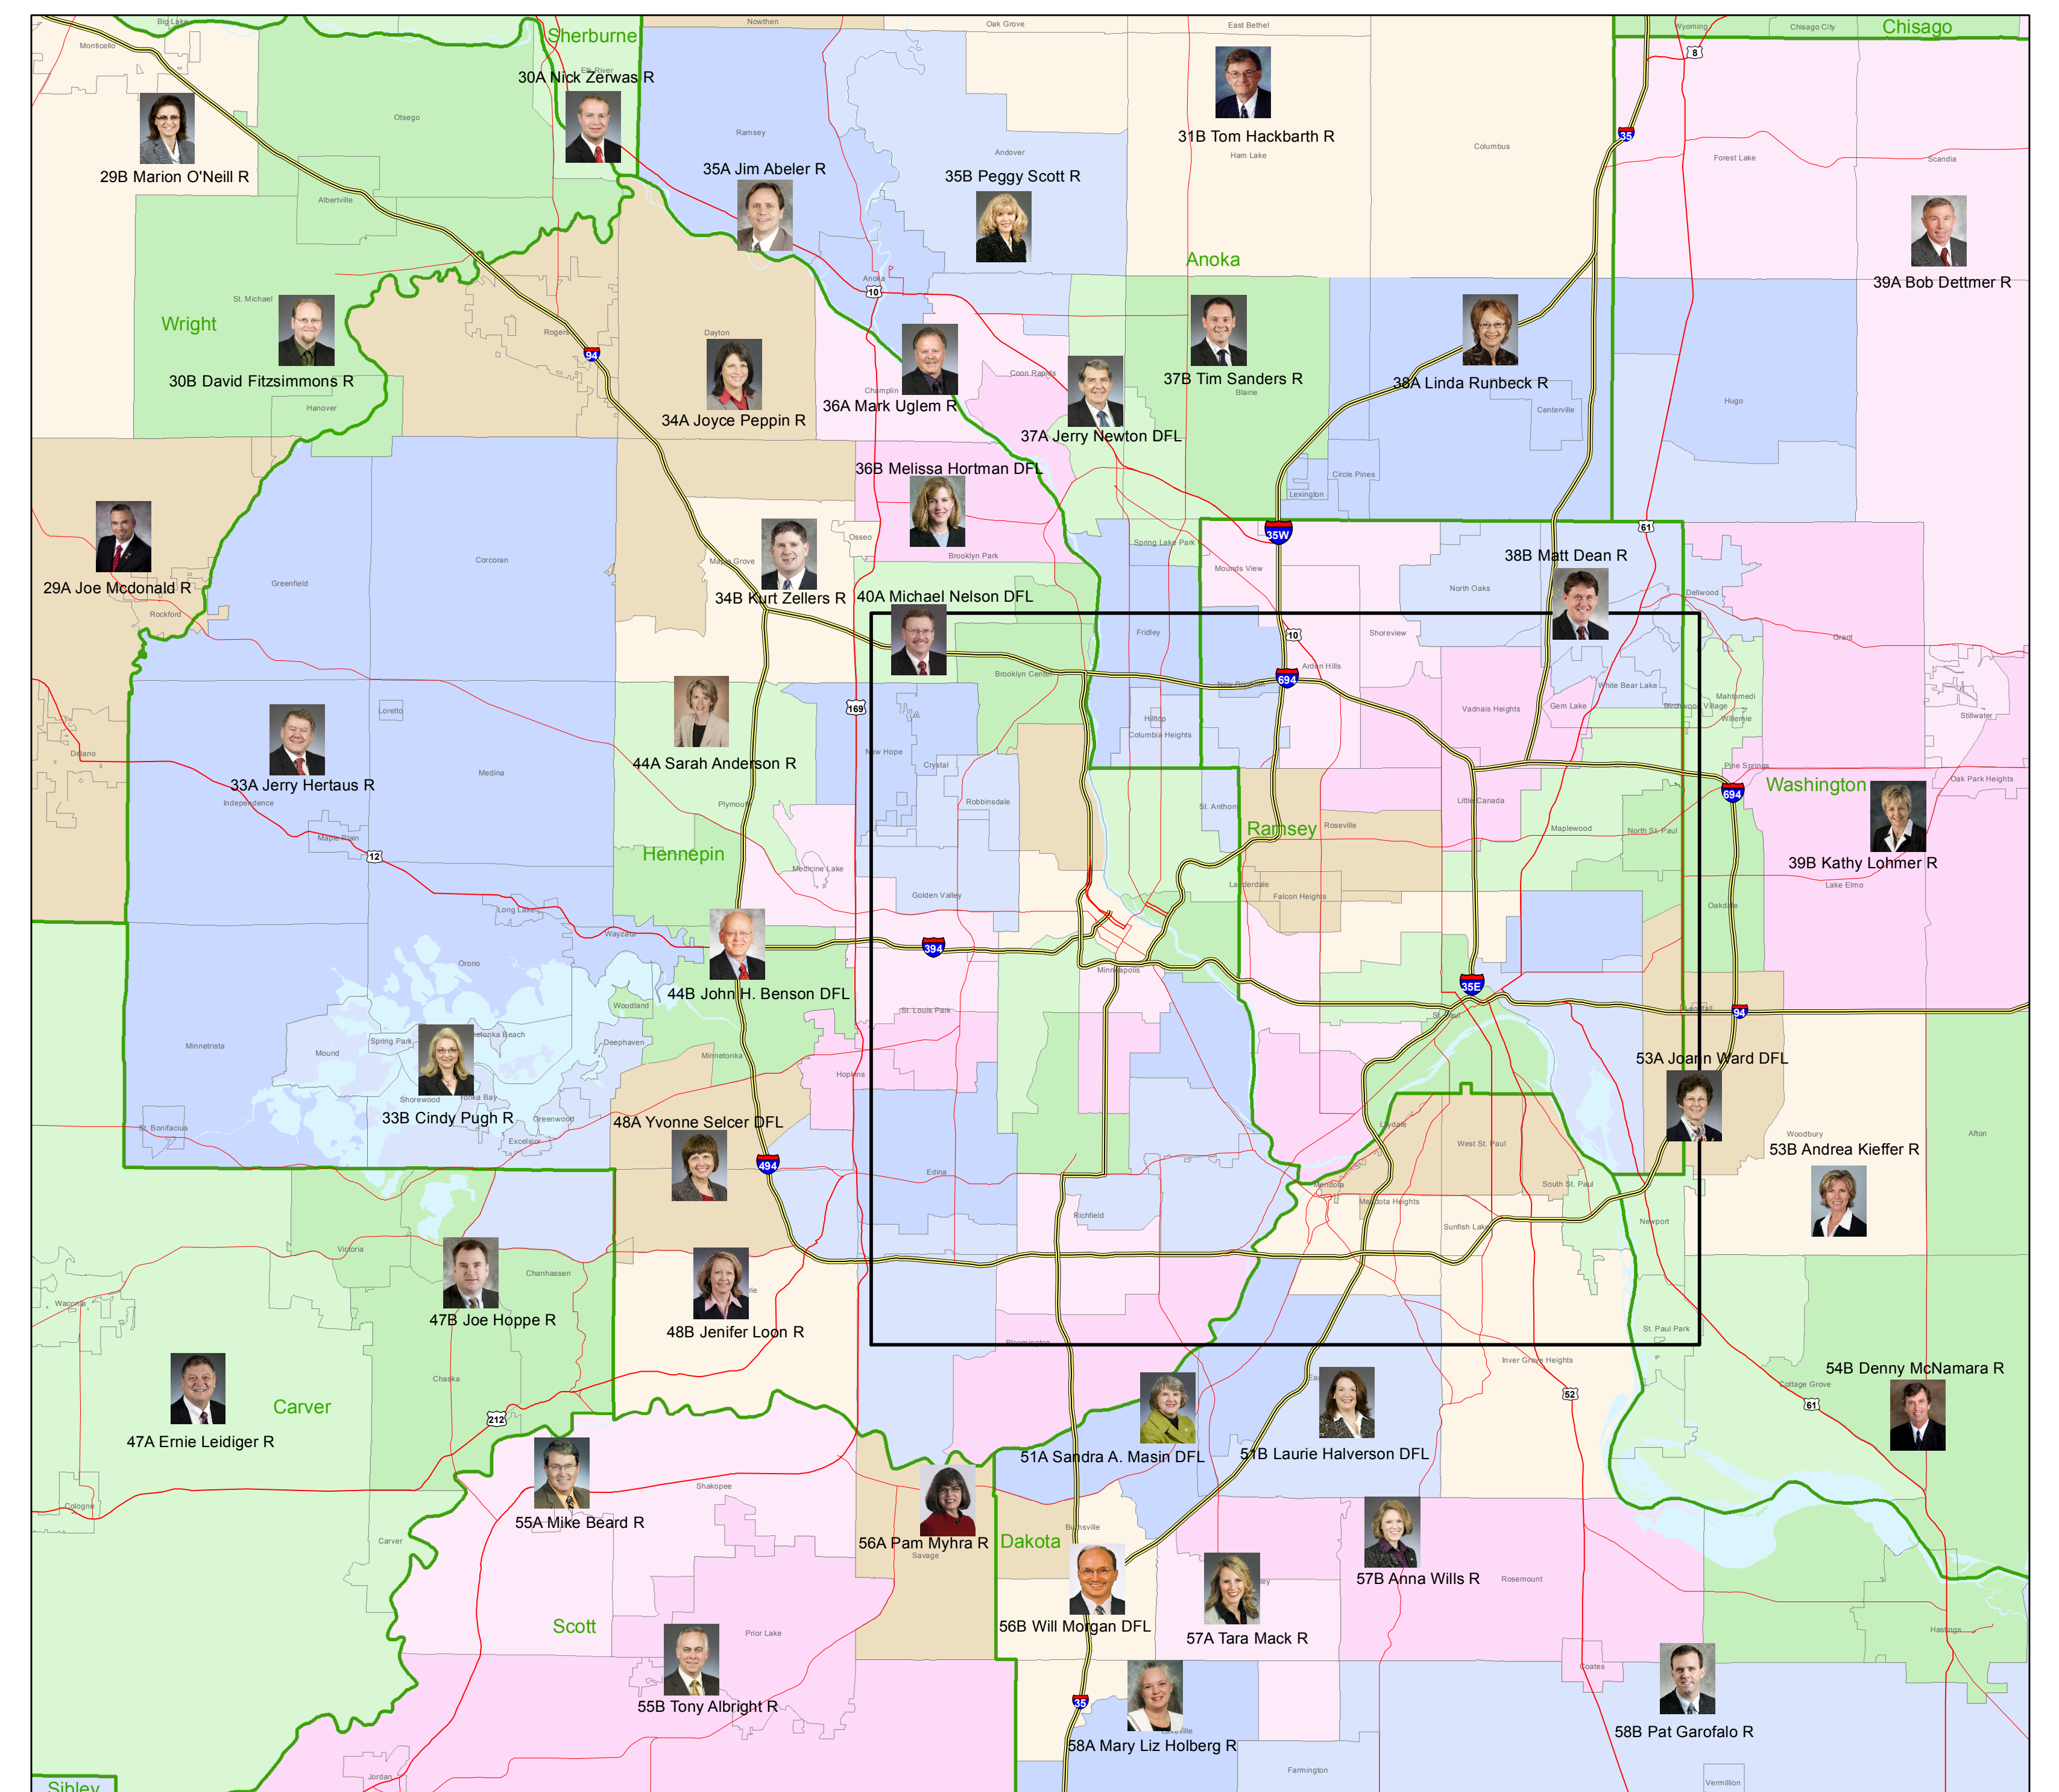

2013 Minnesota House of Representatives

Including February 12, 2013 Special Election Results

- Shaded areas represent House Districts
- Cities
- Counties
- Interstate
- MN Hwy
- US Hwy
- Water

Minneapolis and Saint Paul

Metro Area

Duluth

Mankato

Rochester

St. Cloud