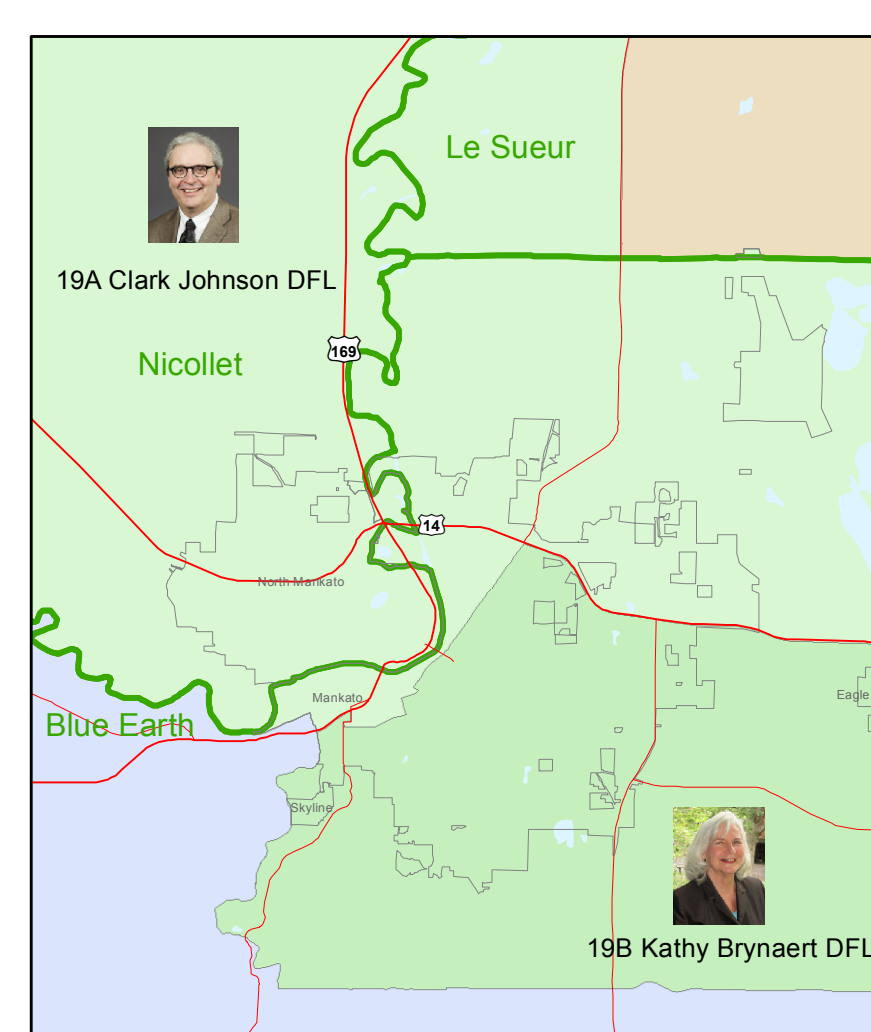

2013 Minnesota House of Representatives

Including February 12, 2013 Special Election Results

- Shaded areas represent House Districts
- Cities
- Counties
- Interstate
- MN Hwy
- US Hwy
- Water

Minneapolis and Saint Paul

Metro Area

Duluth

Mankato

Rochester

St. Cloud