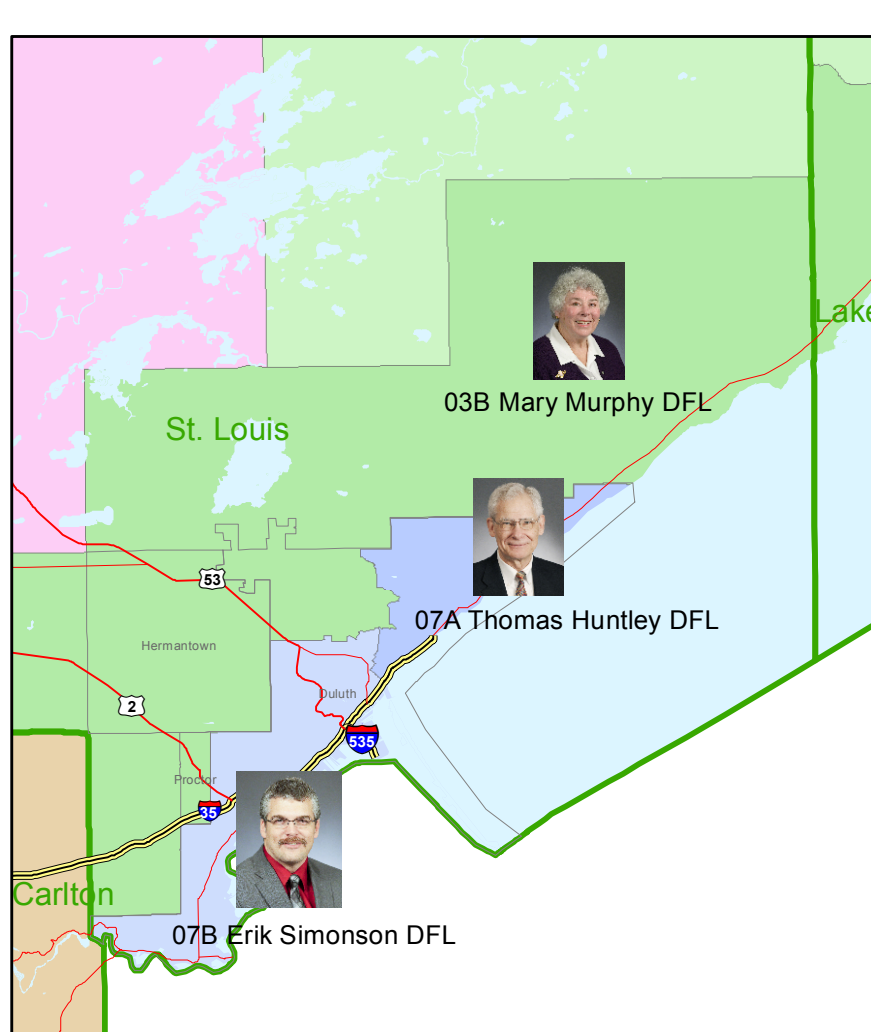

2013 Minnesota House of Representatives

Including February 12, 2013 Special Election Results

- Shaded areas represent House Districts
- Cities
- Counties
- Interstate
- MN Hwy
- US Hwy
- Water

Minneapolis and Saint Paul

Metro Area

Duluth

Mankato

Rochester

St. Cloud