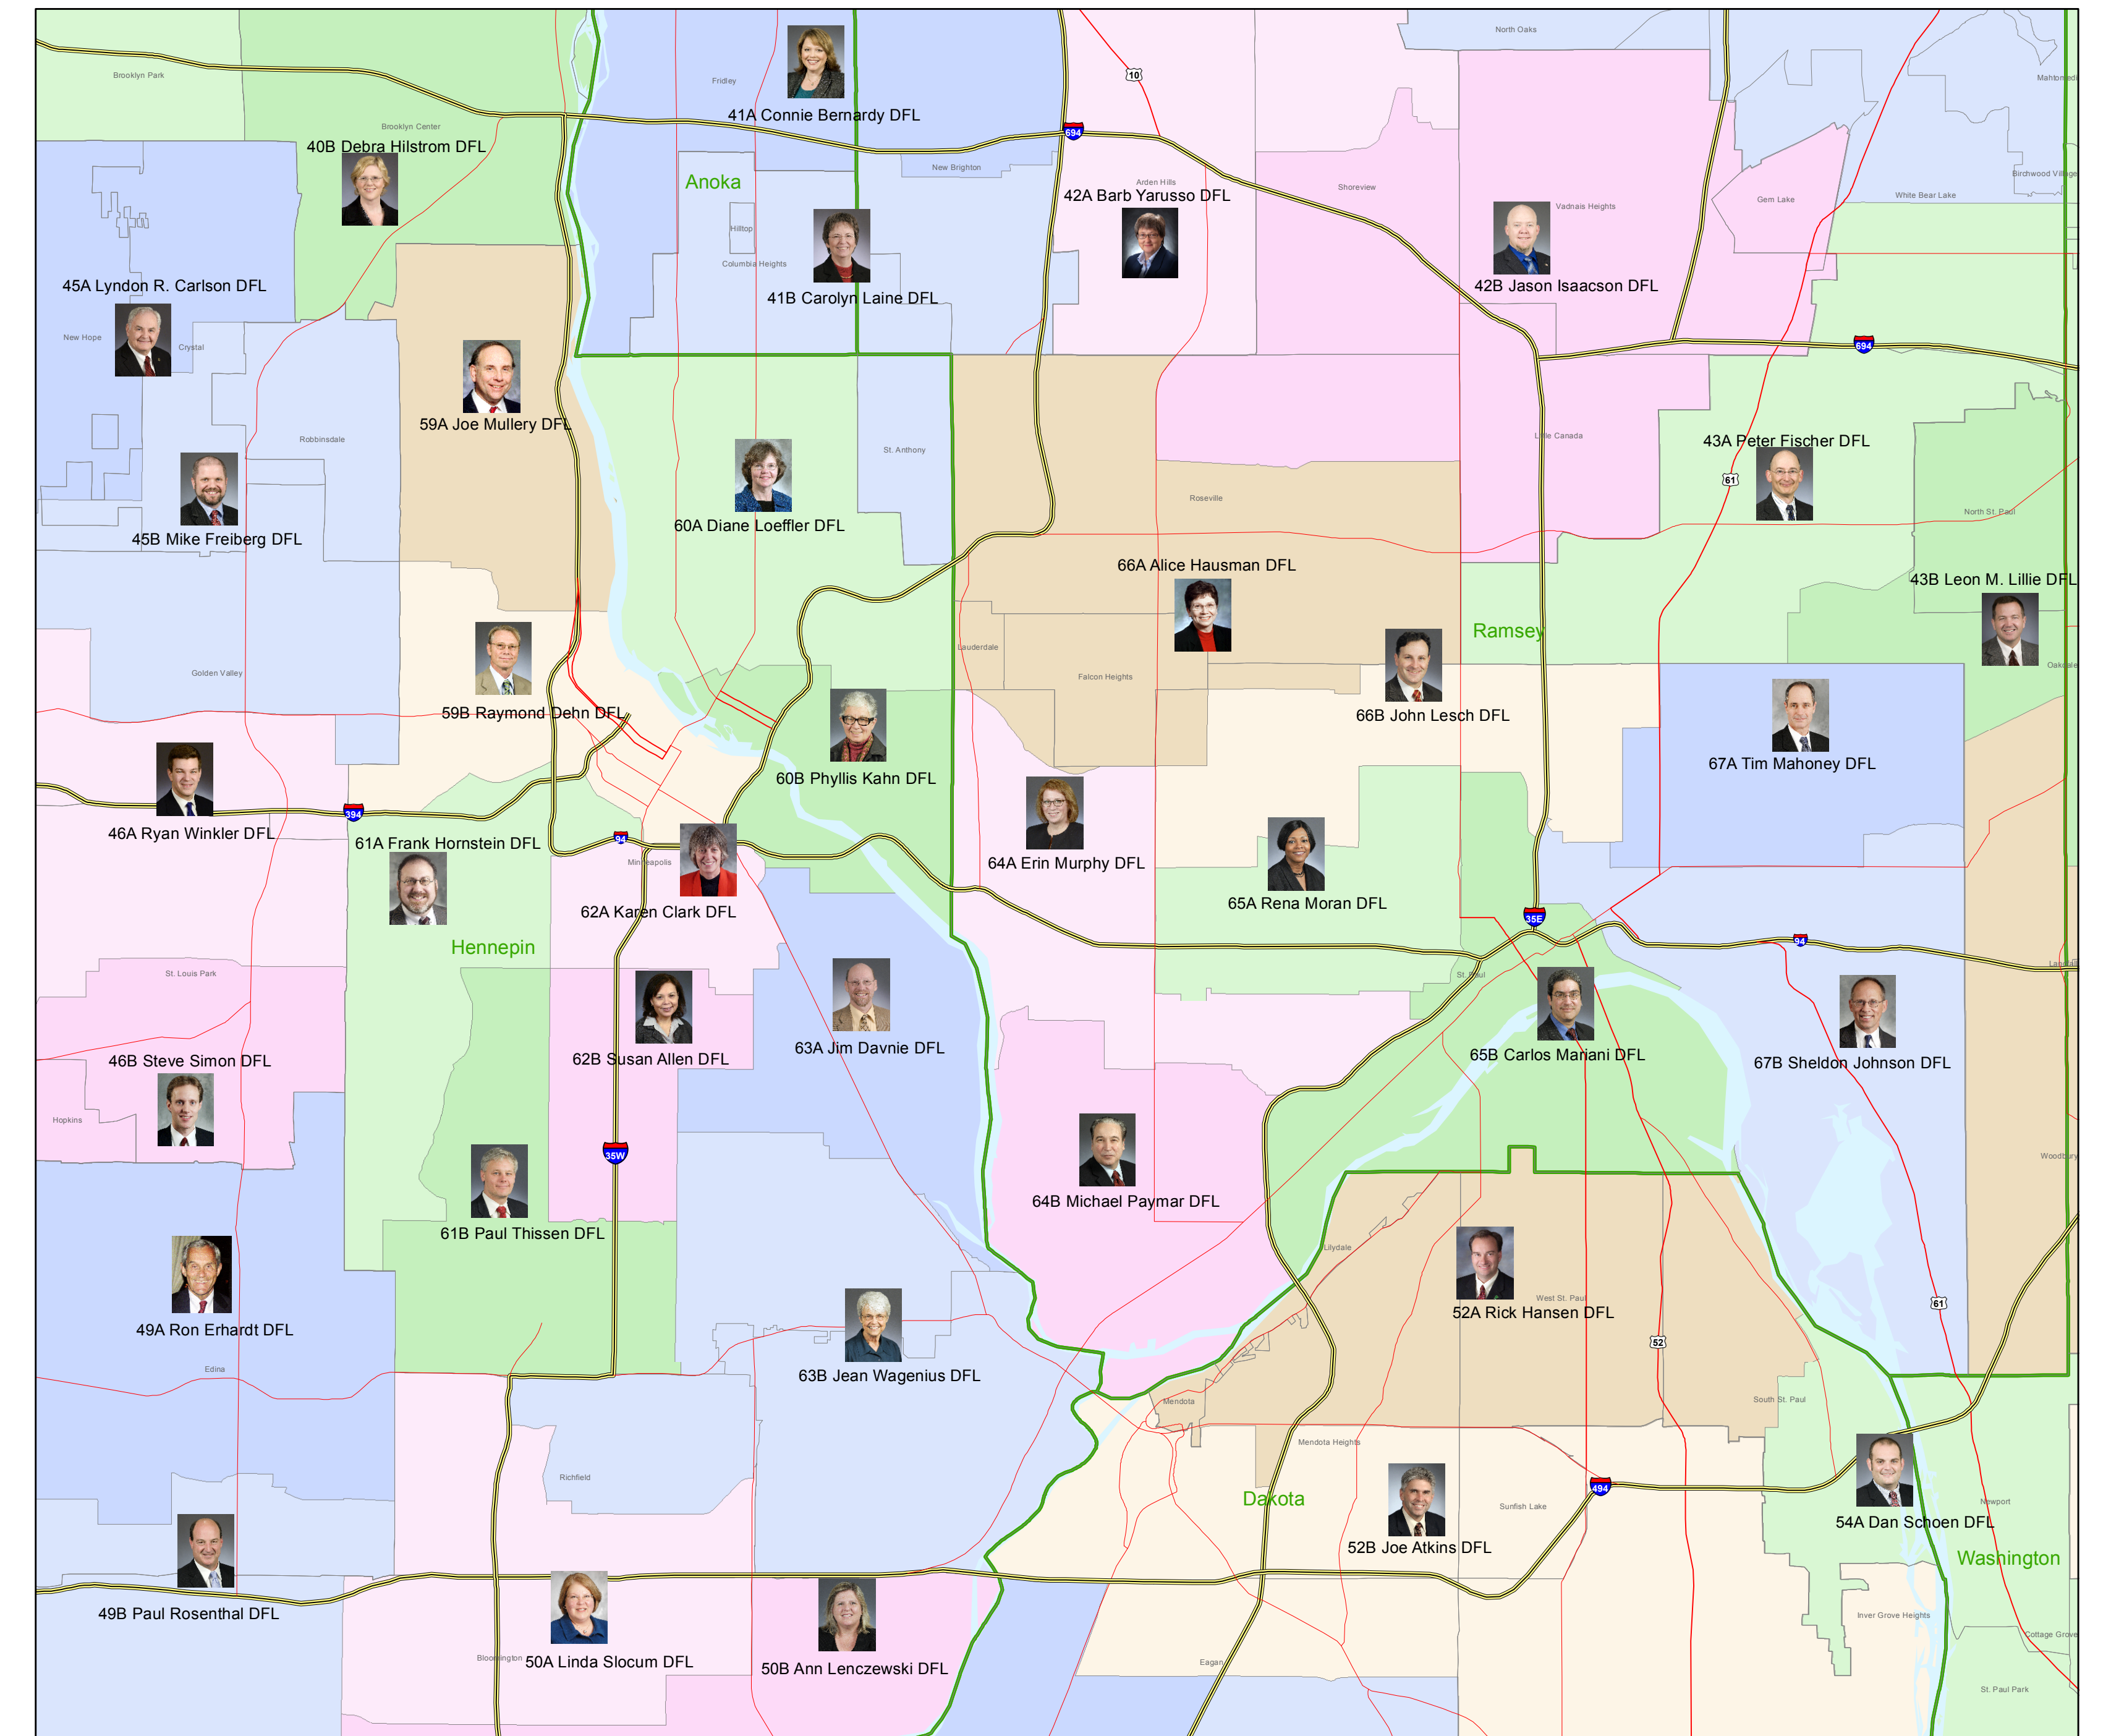

2013 Minnesota House of Representatives

Including February 12, 2013 Special Election Results

- Shaded areas represent House Districts
- Cities
- Counties
- Interstate
- MN Hwy
- US Hwy
- Water

Minneapolis and Saint Paul

Metro Area

Duluth

Mankato

Rochester

St. Cloud