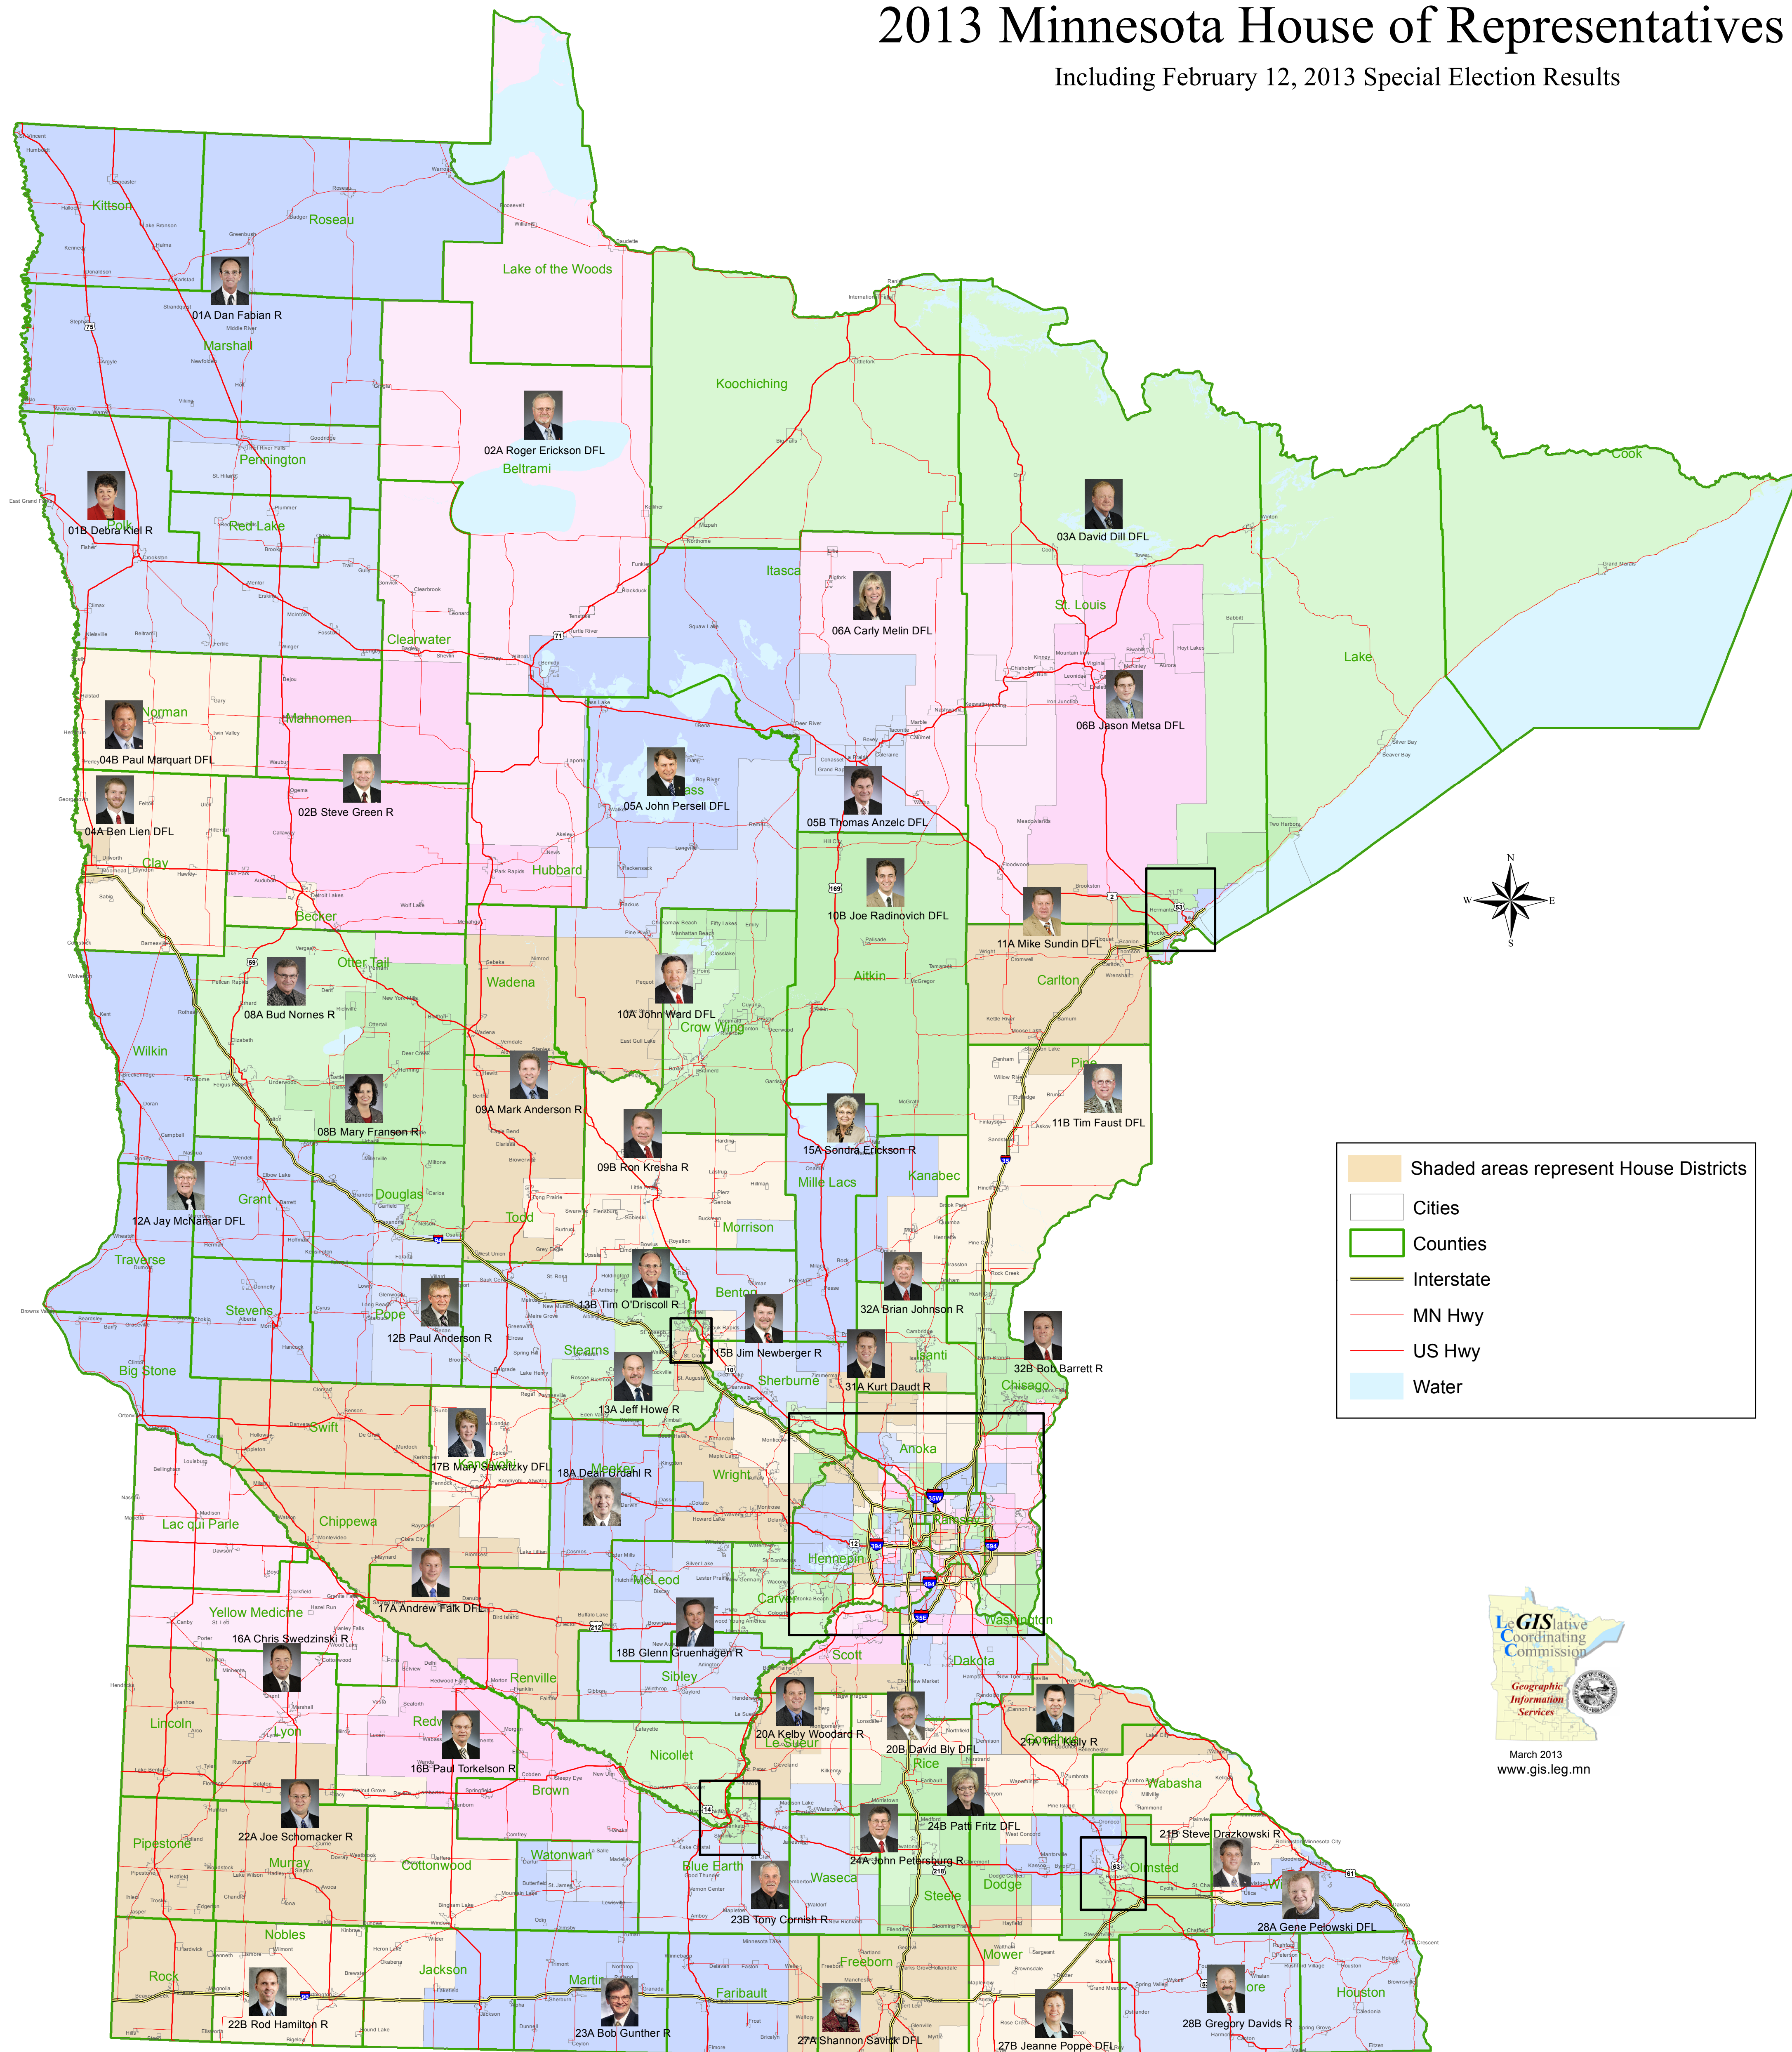

2013 Minnesota House of Representatives

Including February 12, 2013 Special Election Results

- Shaded areas represent House Districts
- Cities
- Counties
- Interstate
- MN Hwy
- US Hwy
- Water

Minneapolis and Saint Paul

Metro Area

Duluth

Mankato

Rochester

St. Cloud