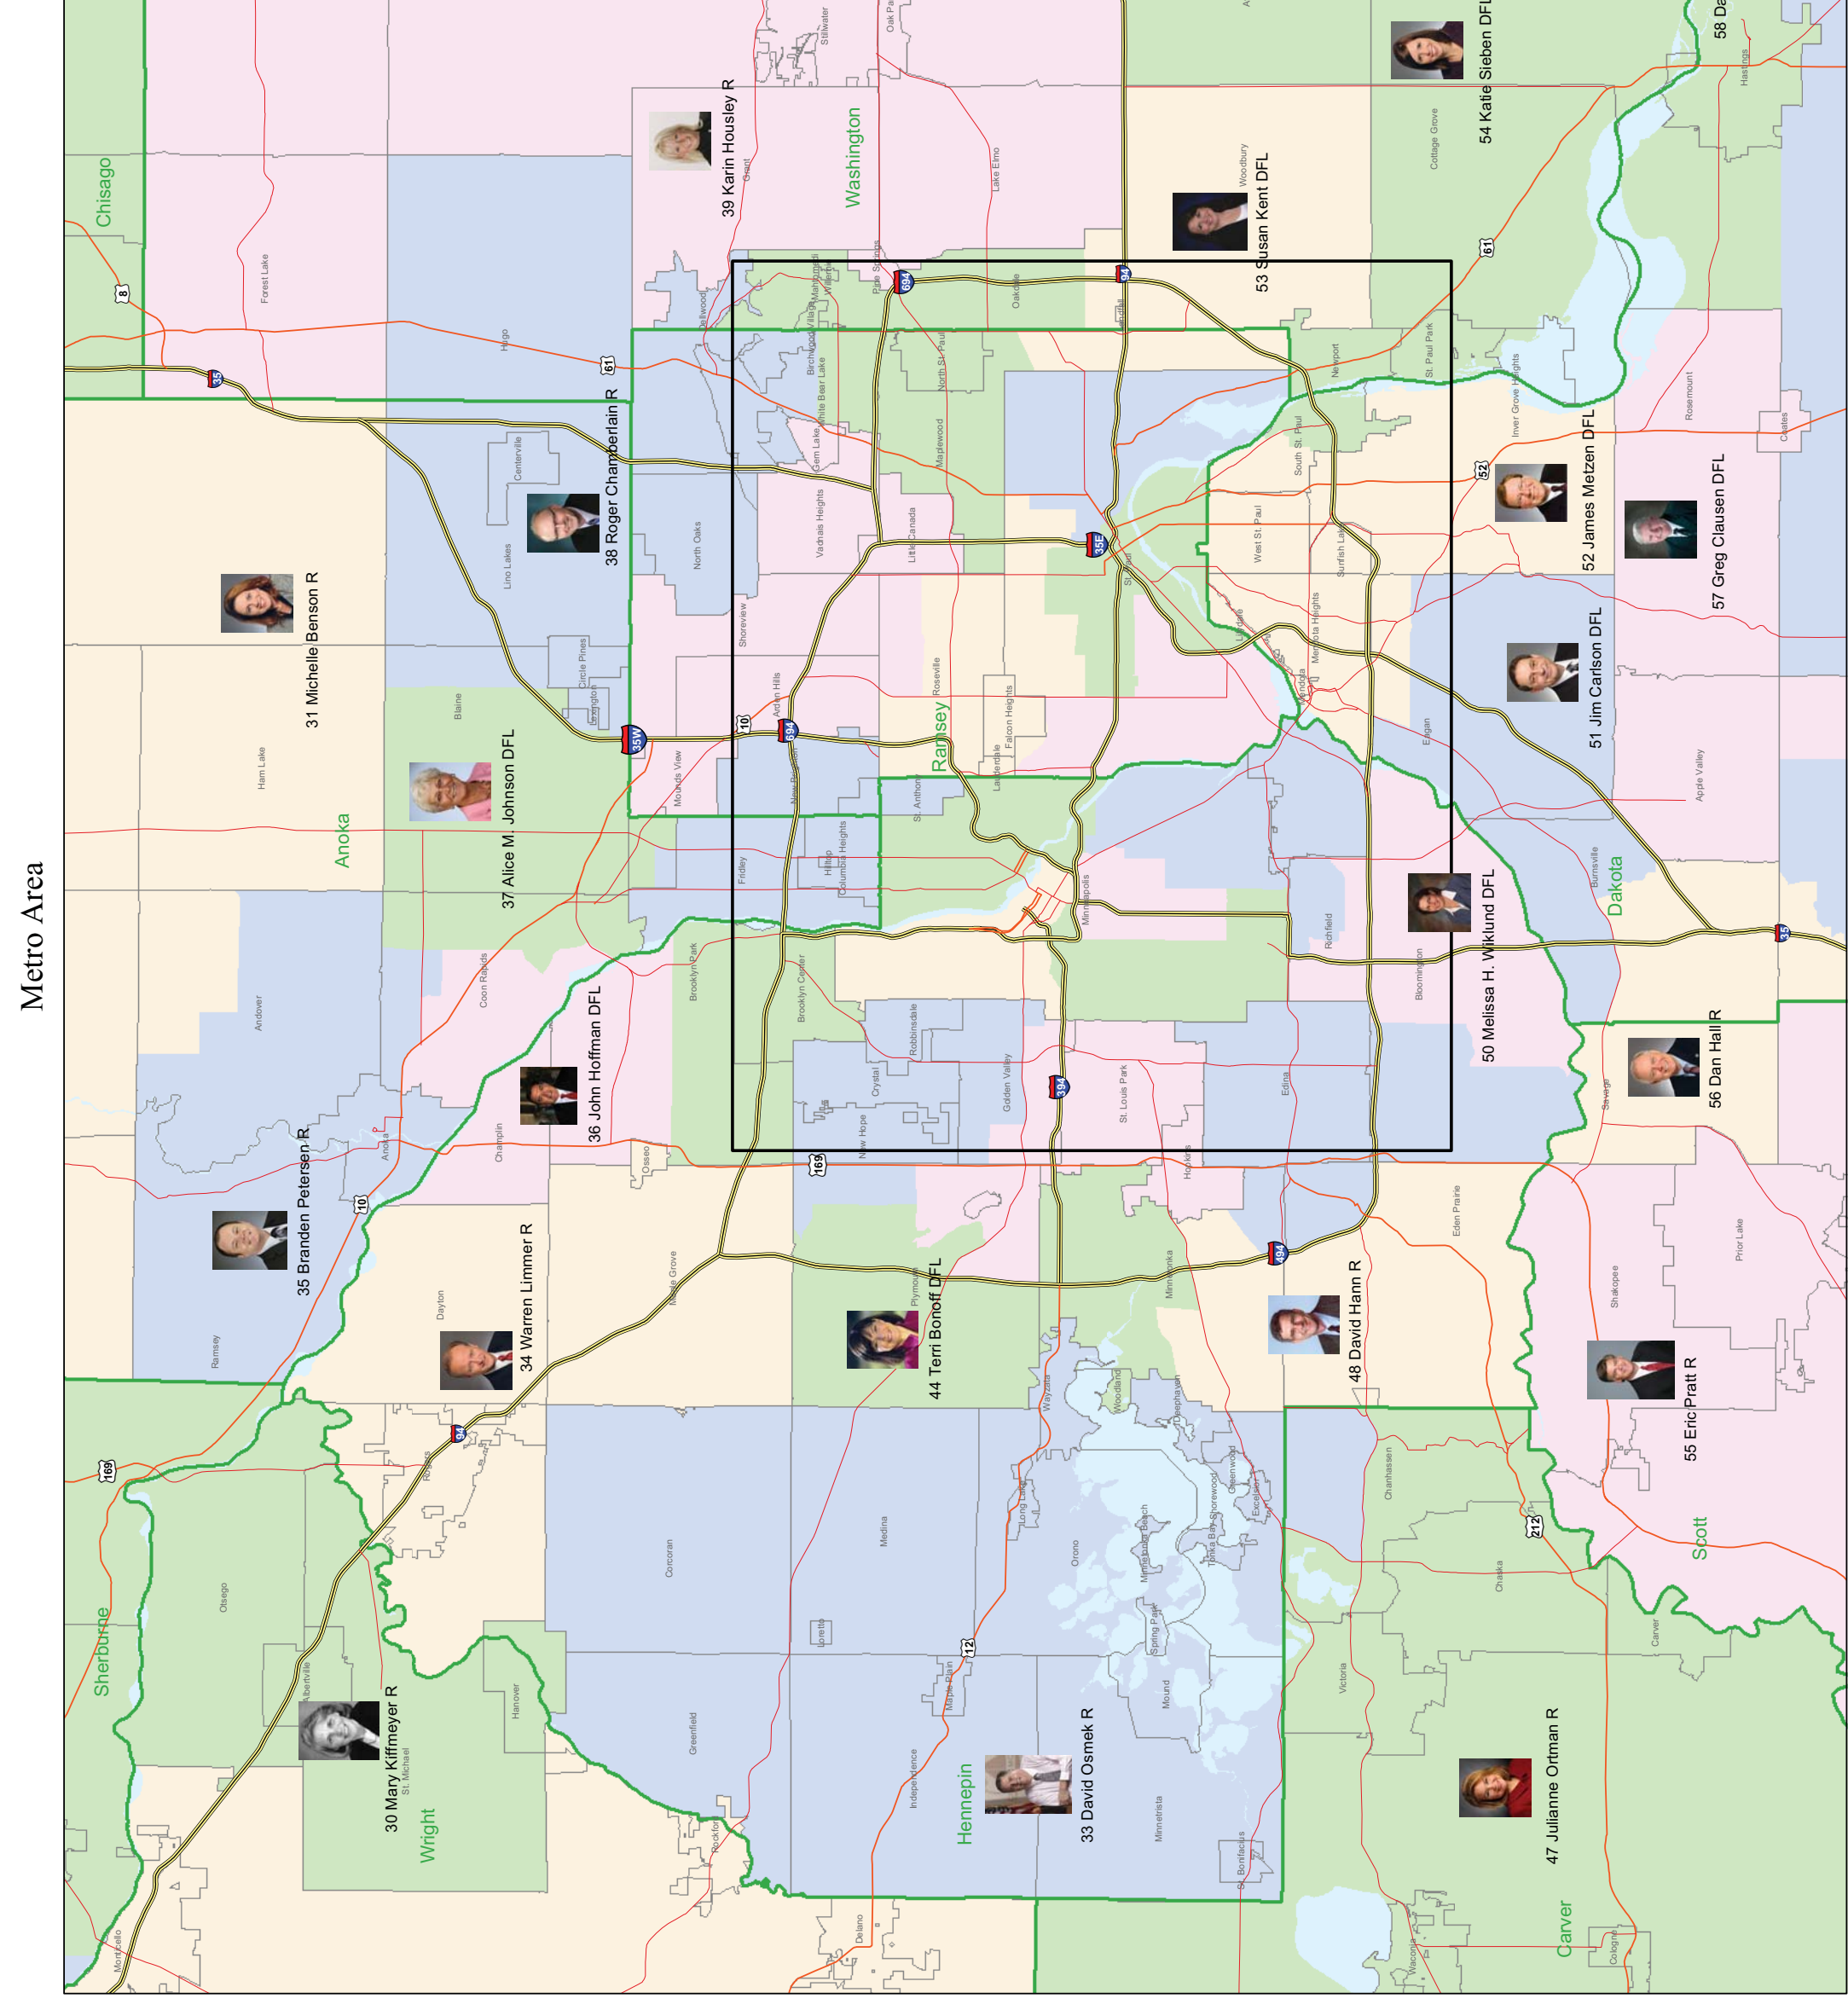

# 2013 Minnesota Senate

## Minneapolis and Saint Paul

- Shaded areas represent Senate Districts
- Cities
- Counties
- Interstate
- US Highway
- MN Highway
- Water

Duluth

Mankato

Rochester

St. Cloud