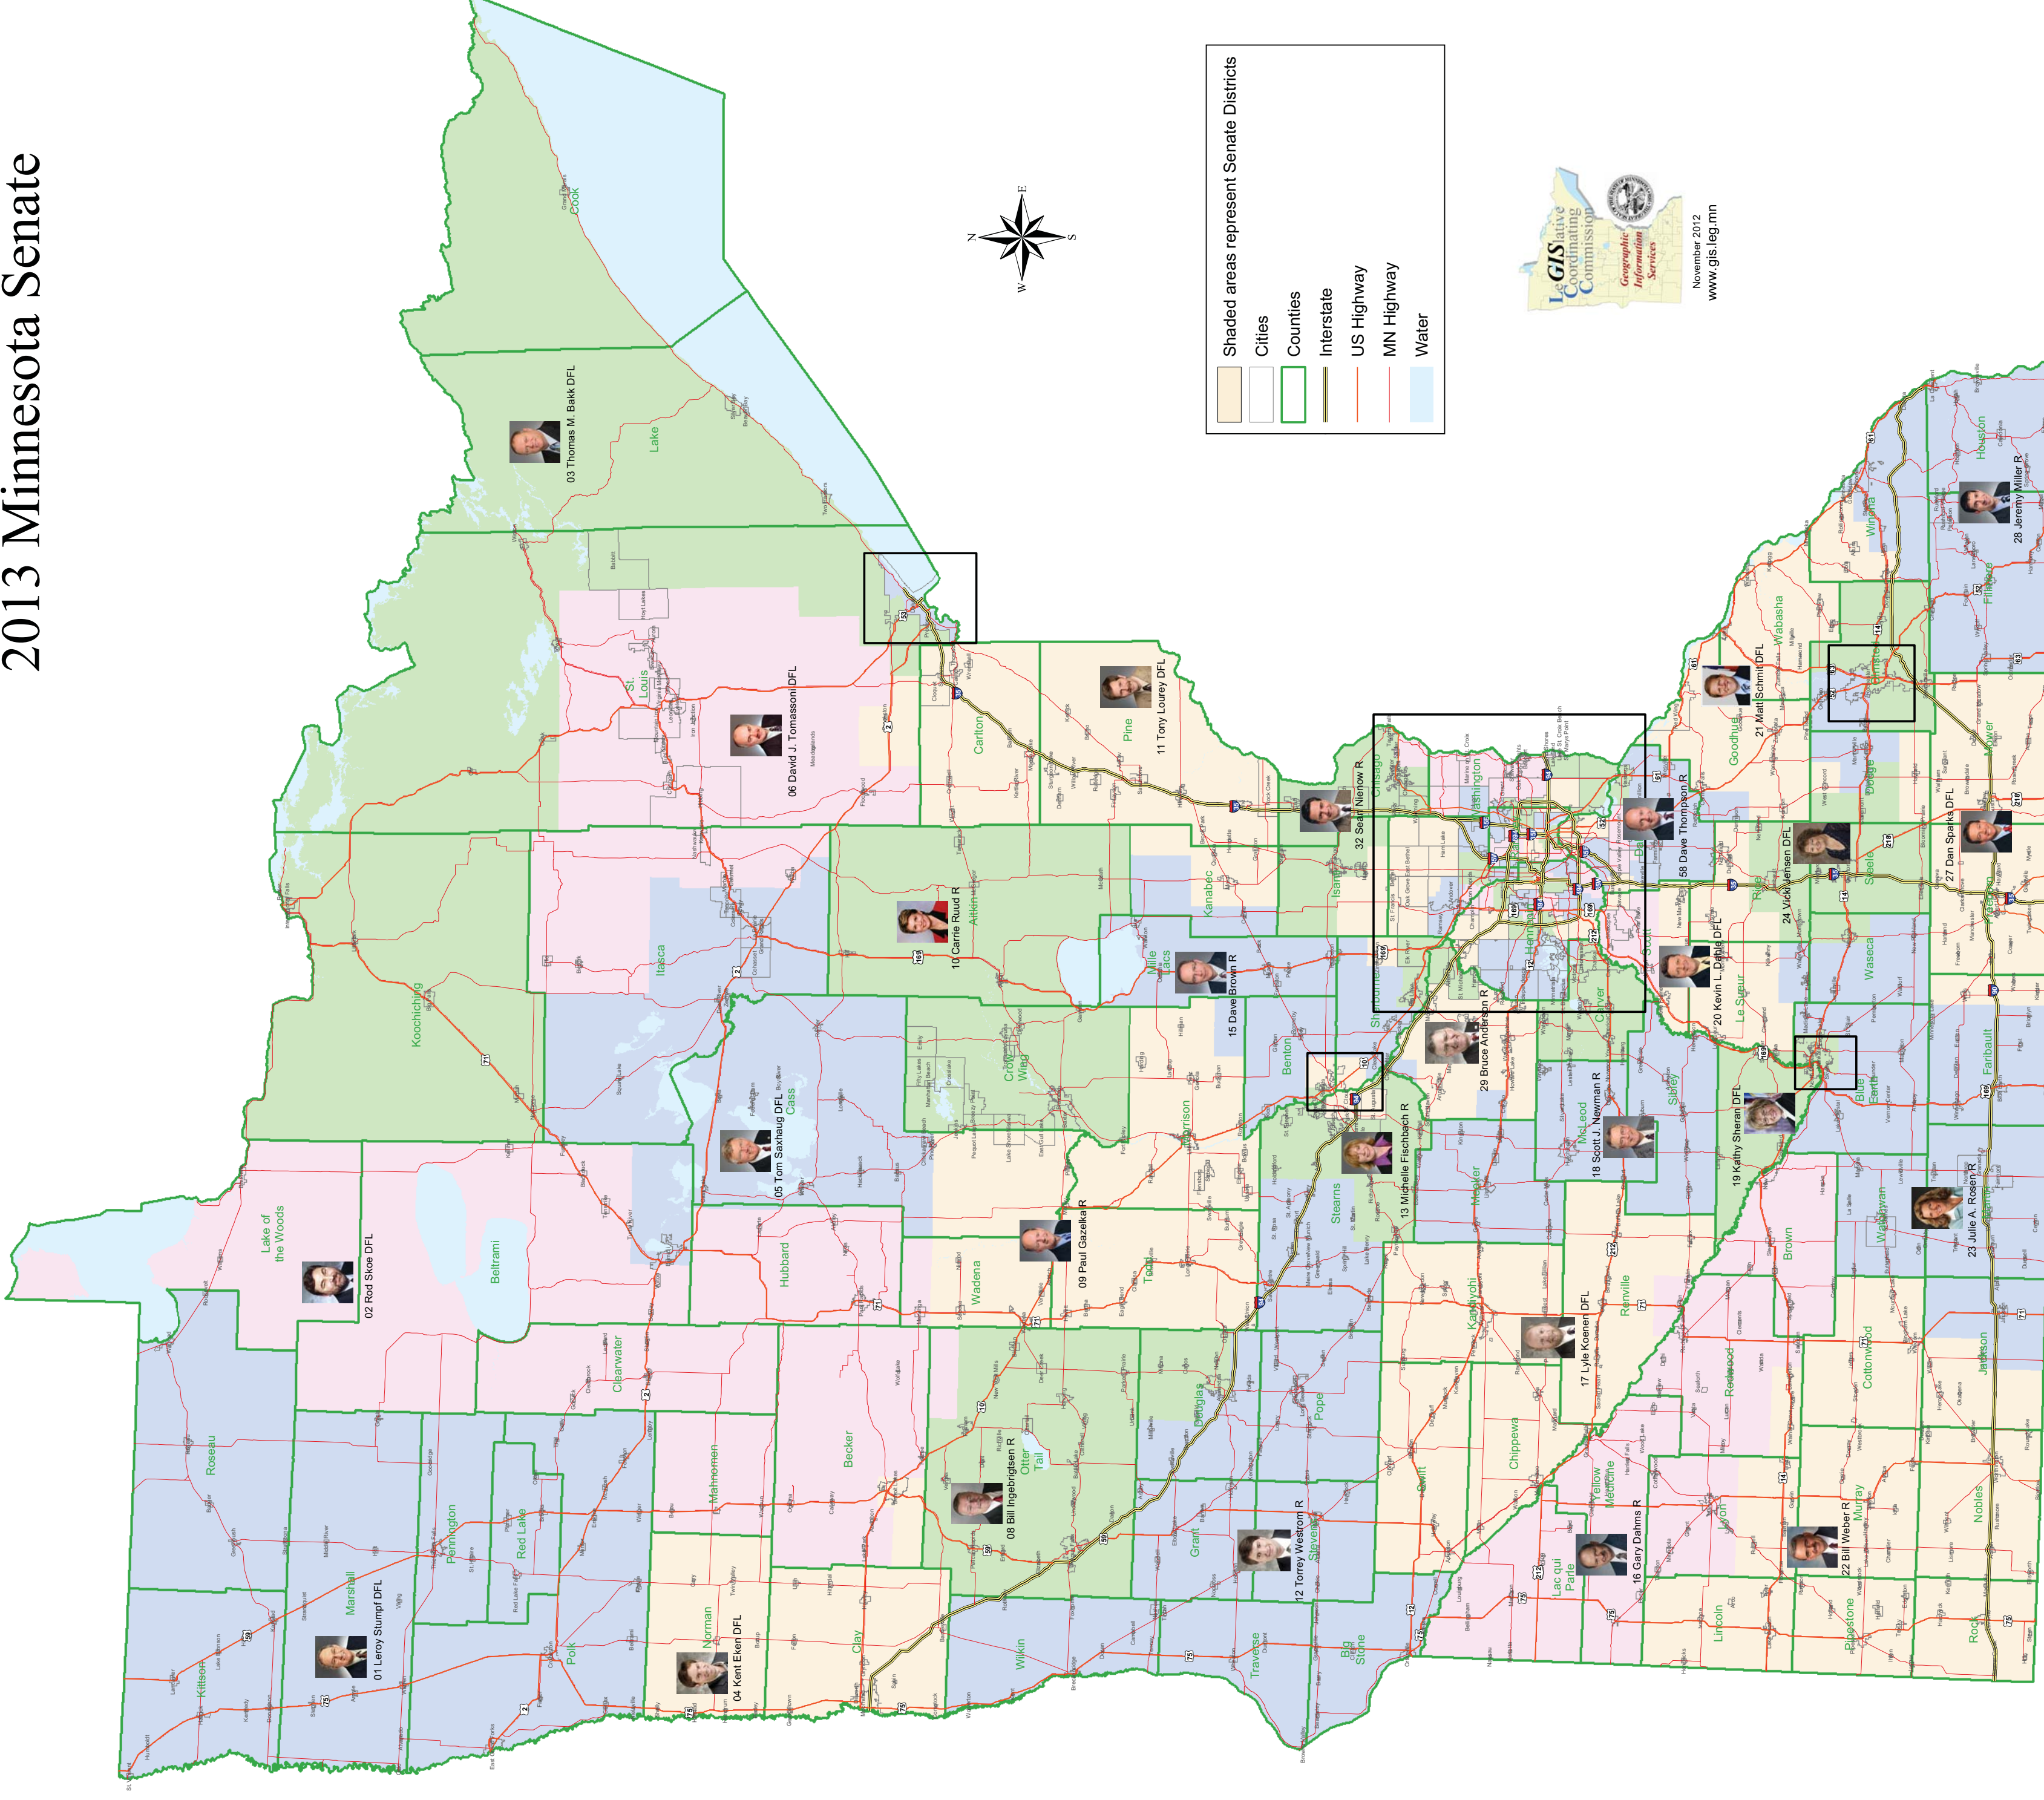

# 2013 Minnesota Senate

## Minneapolis and Saint Paul

- Shaded areas represent Senate Districts
- Cities
- Counties
- Interstate
- US Highway
- MN Highway
- Water

Duluth

Mankato

Rochester

St. Cloud