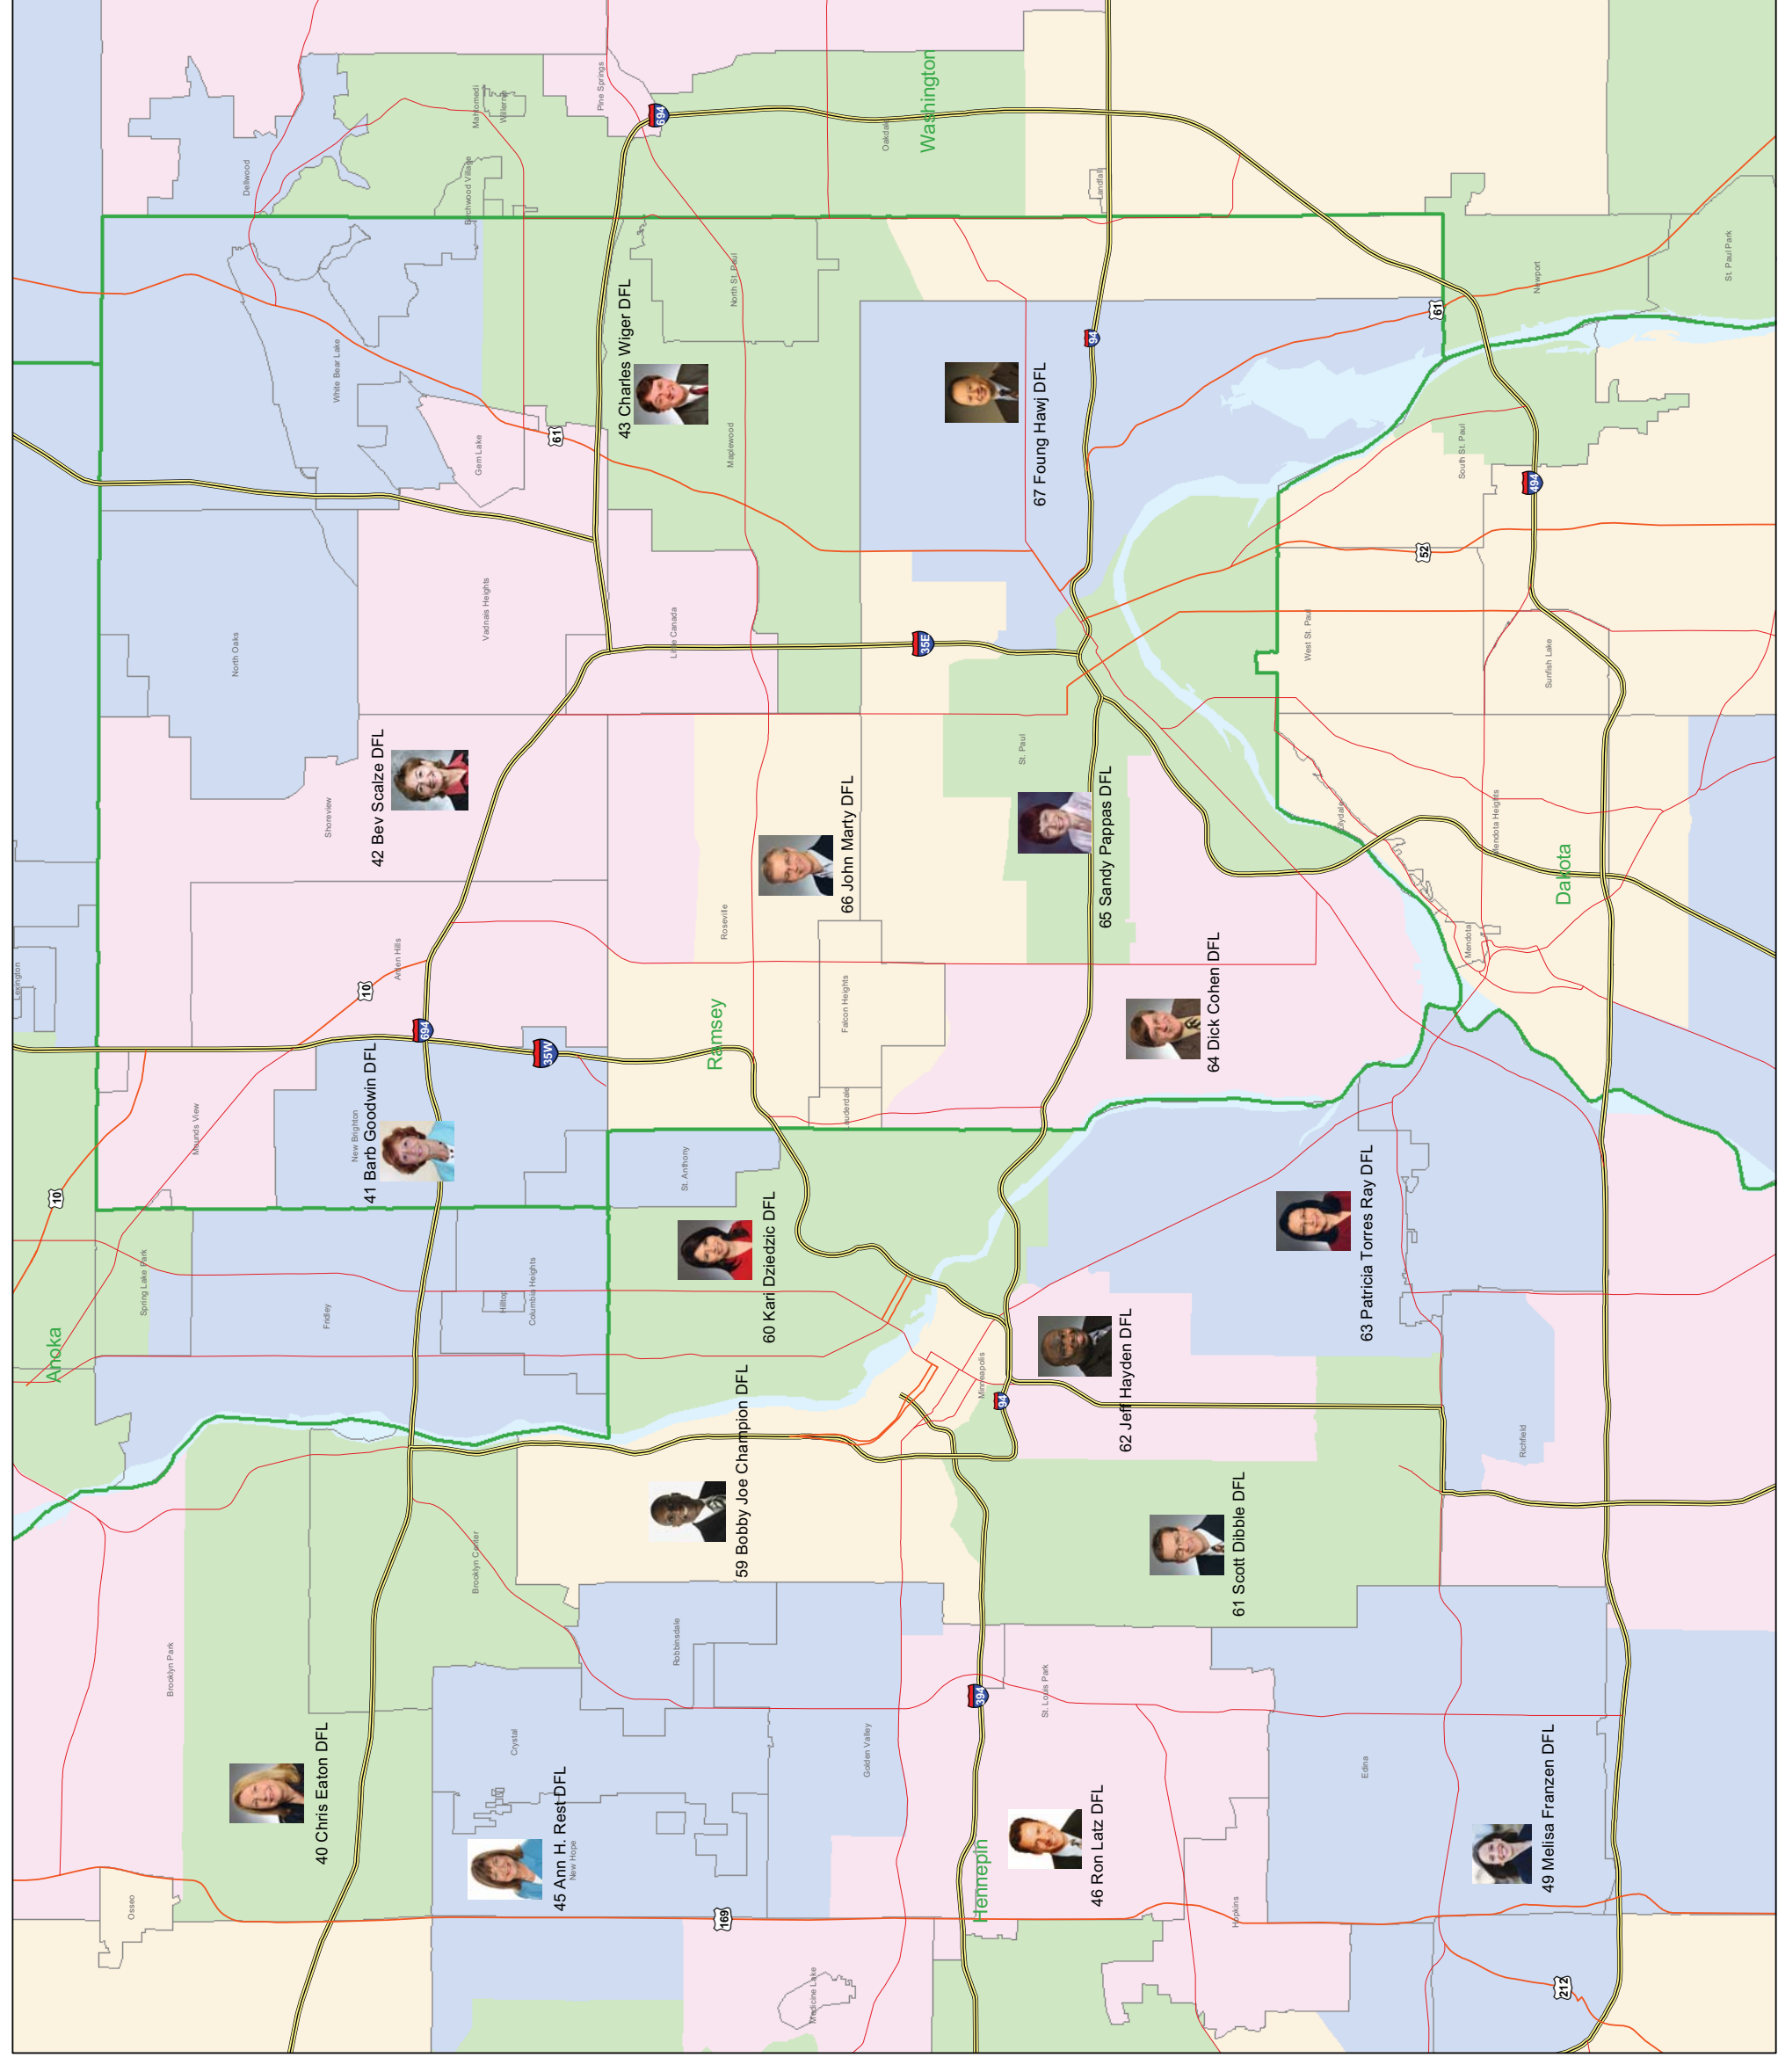

# 2013 Minnesota Senate

## Minneapolis and Saint Paul

- Shaded areas represent Senate Districts
- Cities
- Counties
- Interstate
- US Highway
- MN Highway
- Water

Duluth

Mankato

Rochester

St. Cloud