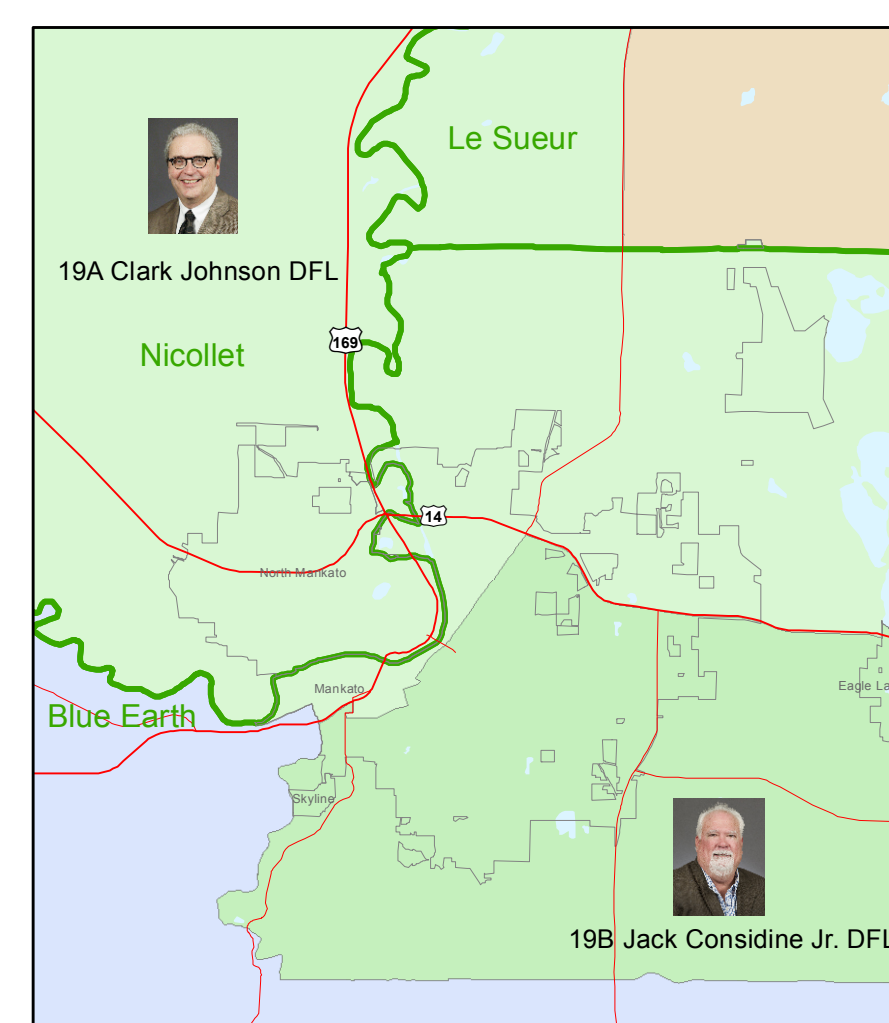

# 2015 Minnesota House of Representatives

Minneapolis and Saint Paul

Metro Area

Duluth

Mankato

Rochester

St. Cloud