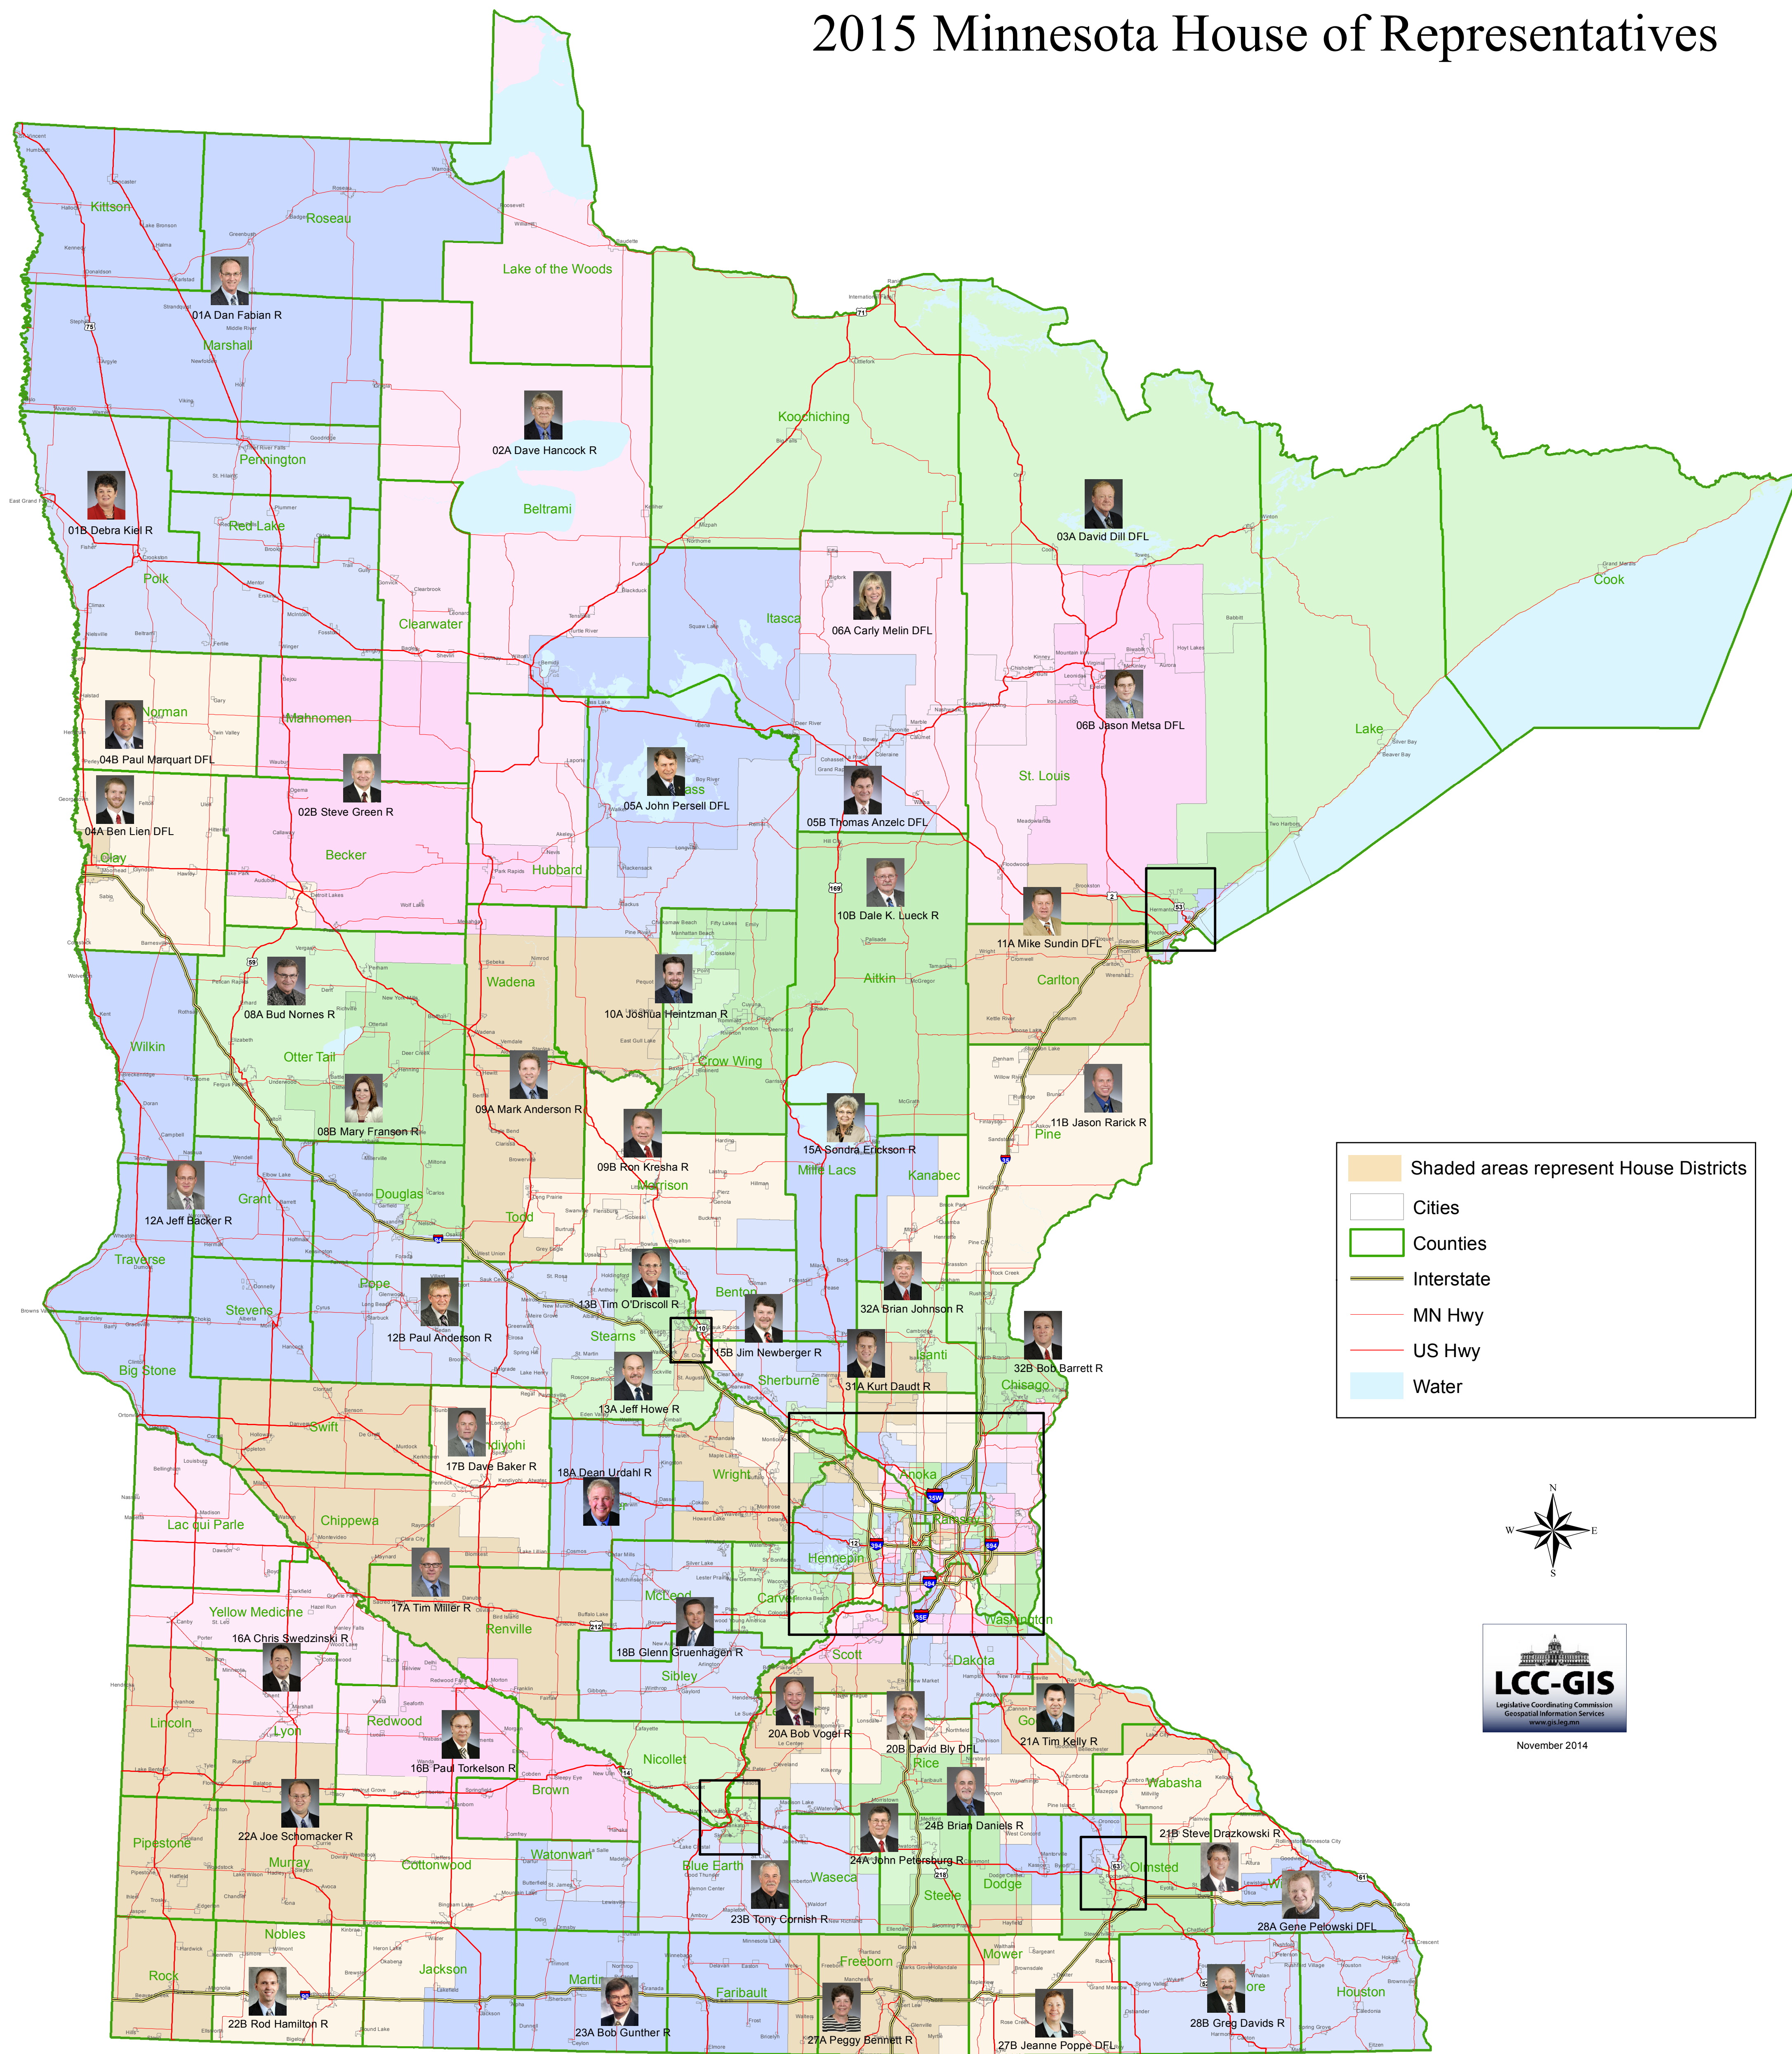

# 2015 Minnesota House of Representatives

Minneapolis and Saint Paul

Metro Area

Duluth

Mankato

Rochester

St. Cloud