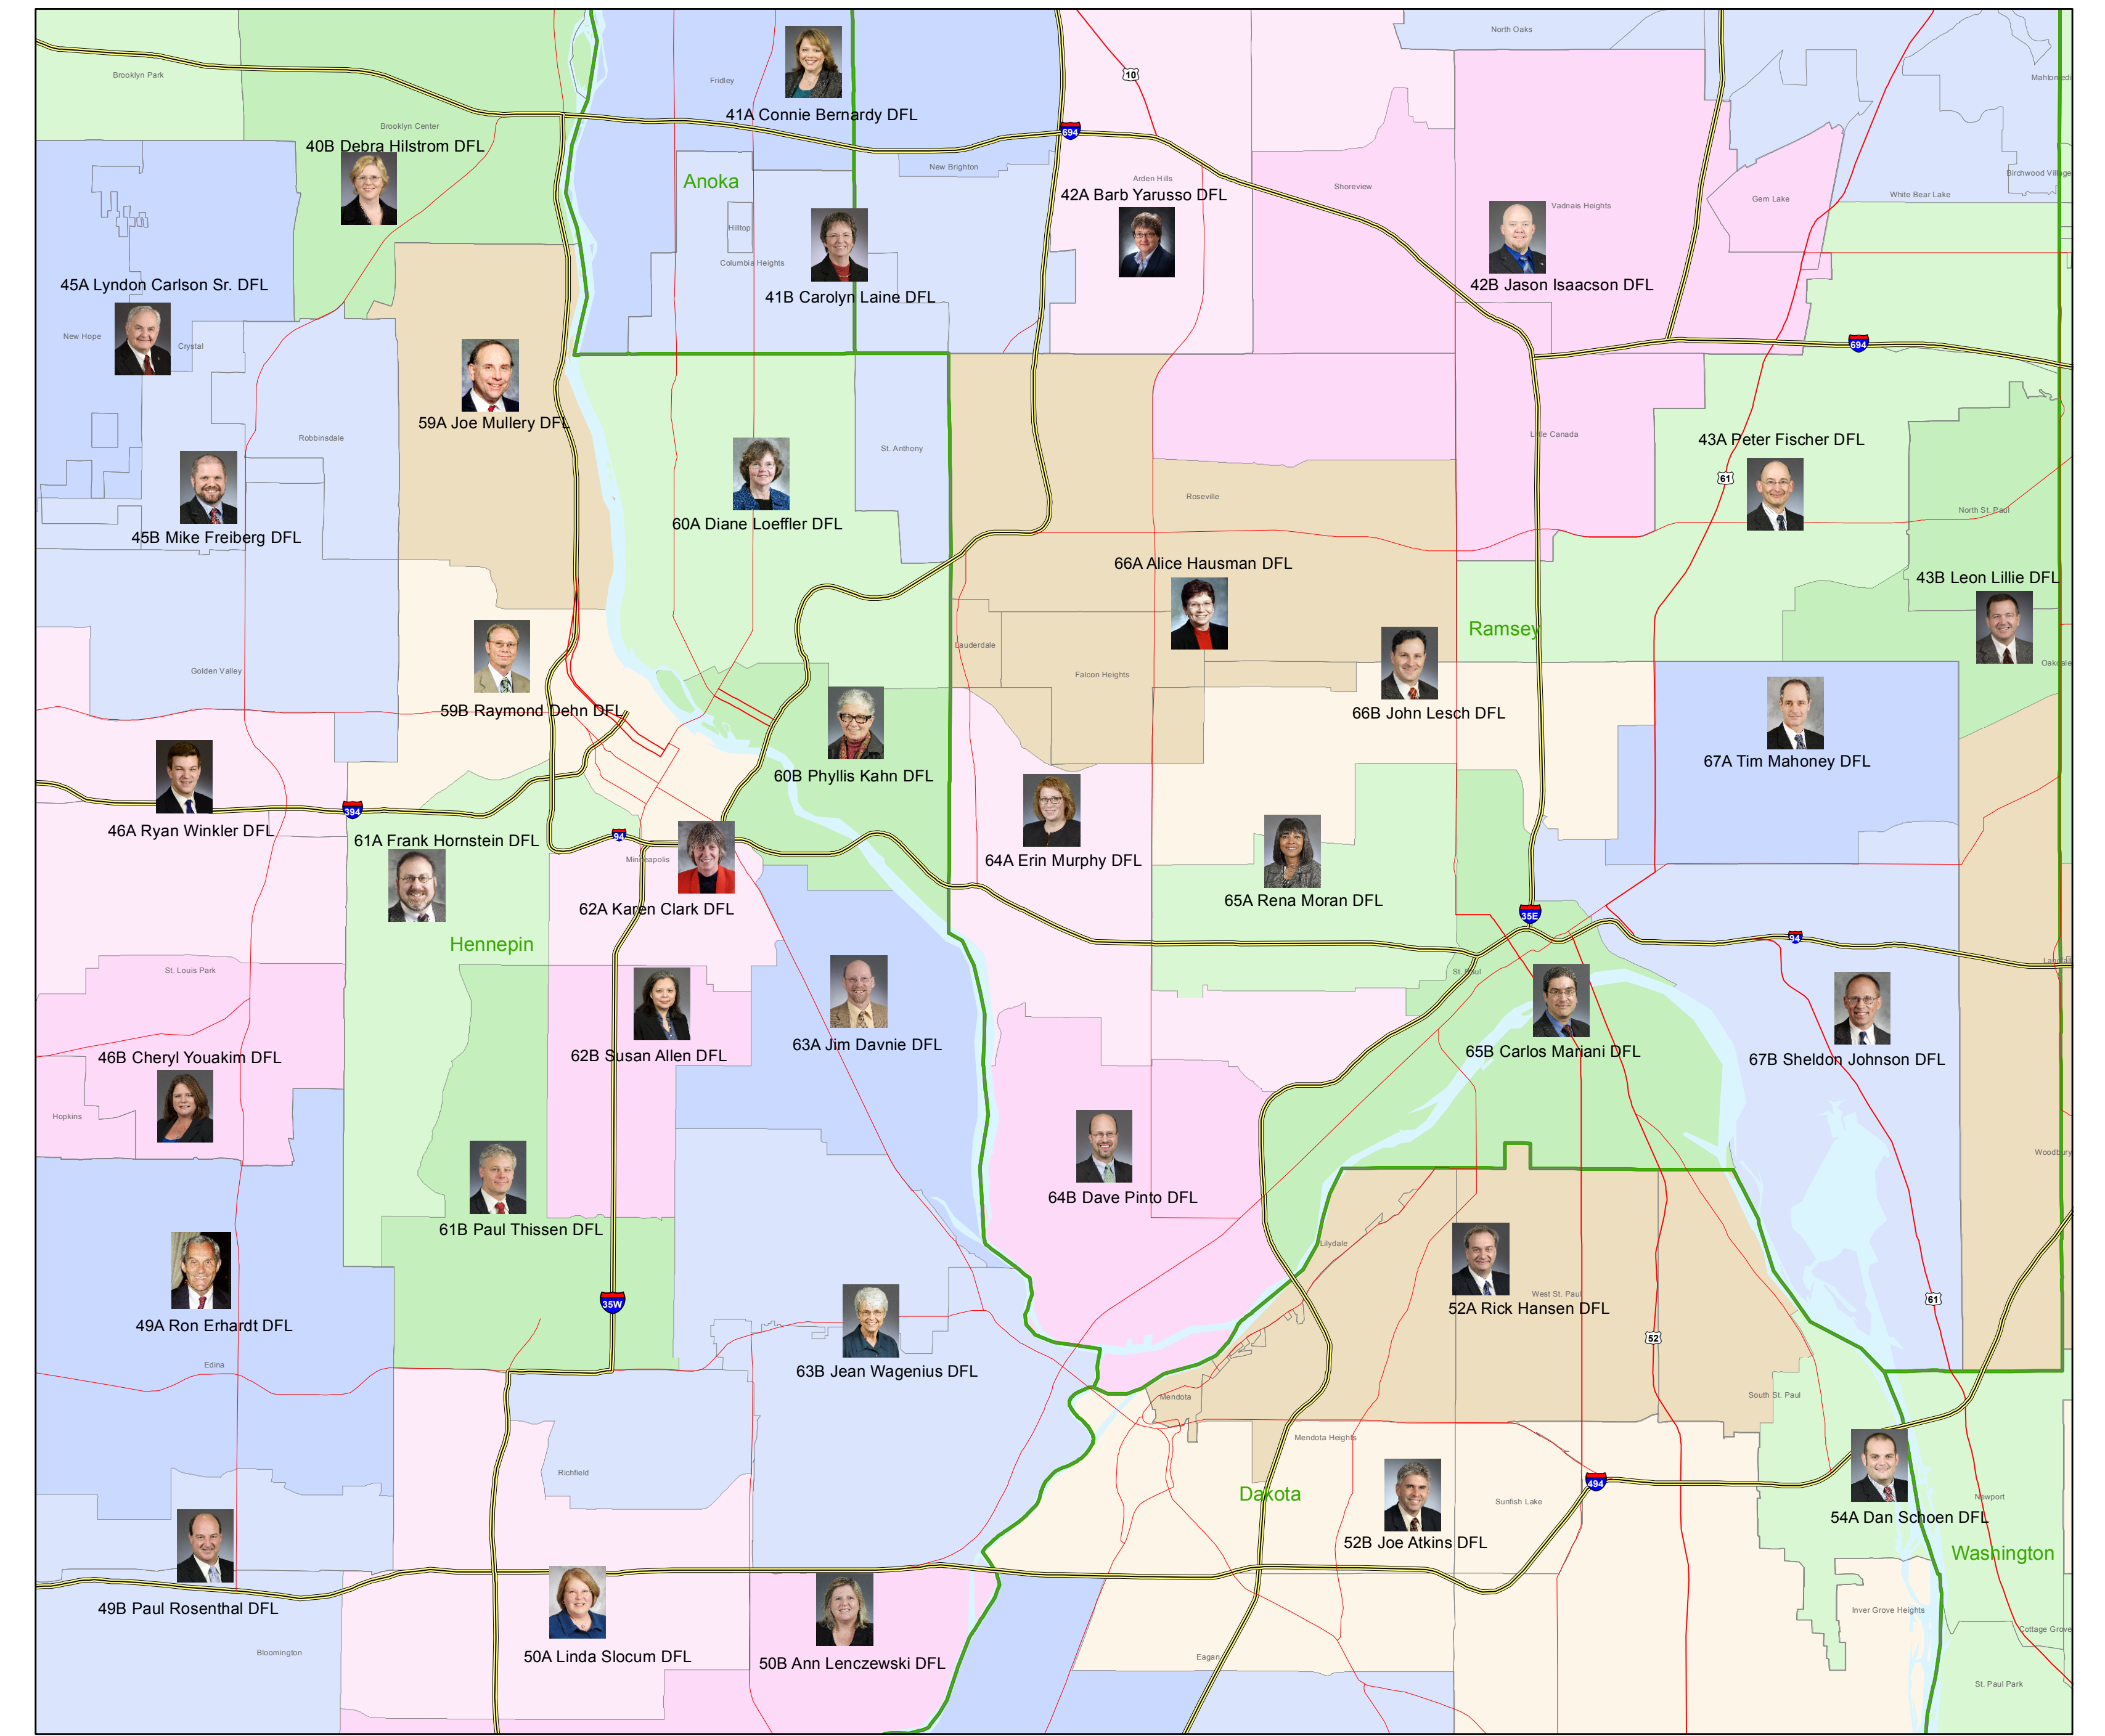

# 2015 Minnesota House of Representatives

Minneapolis and Saint Paul

Metro Area

Duluth

Mankato

Rochester

St. Cloud