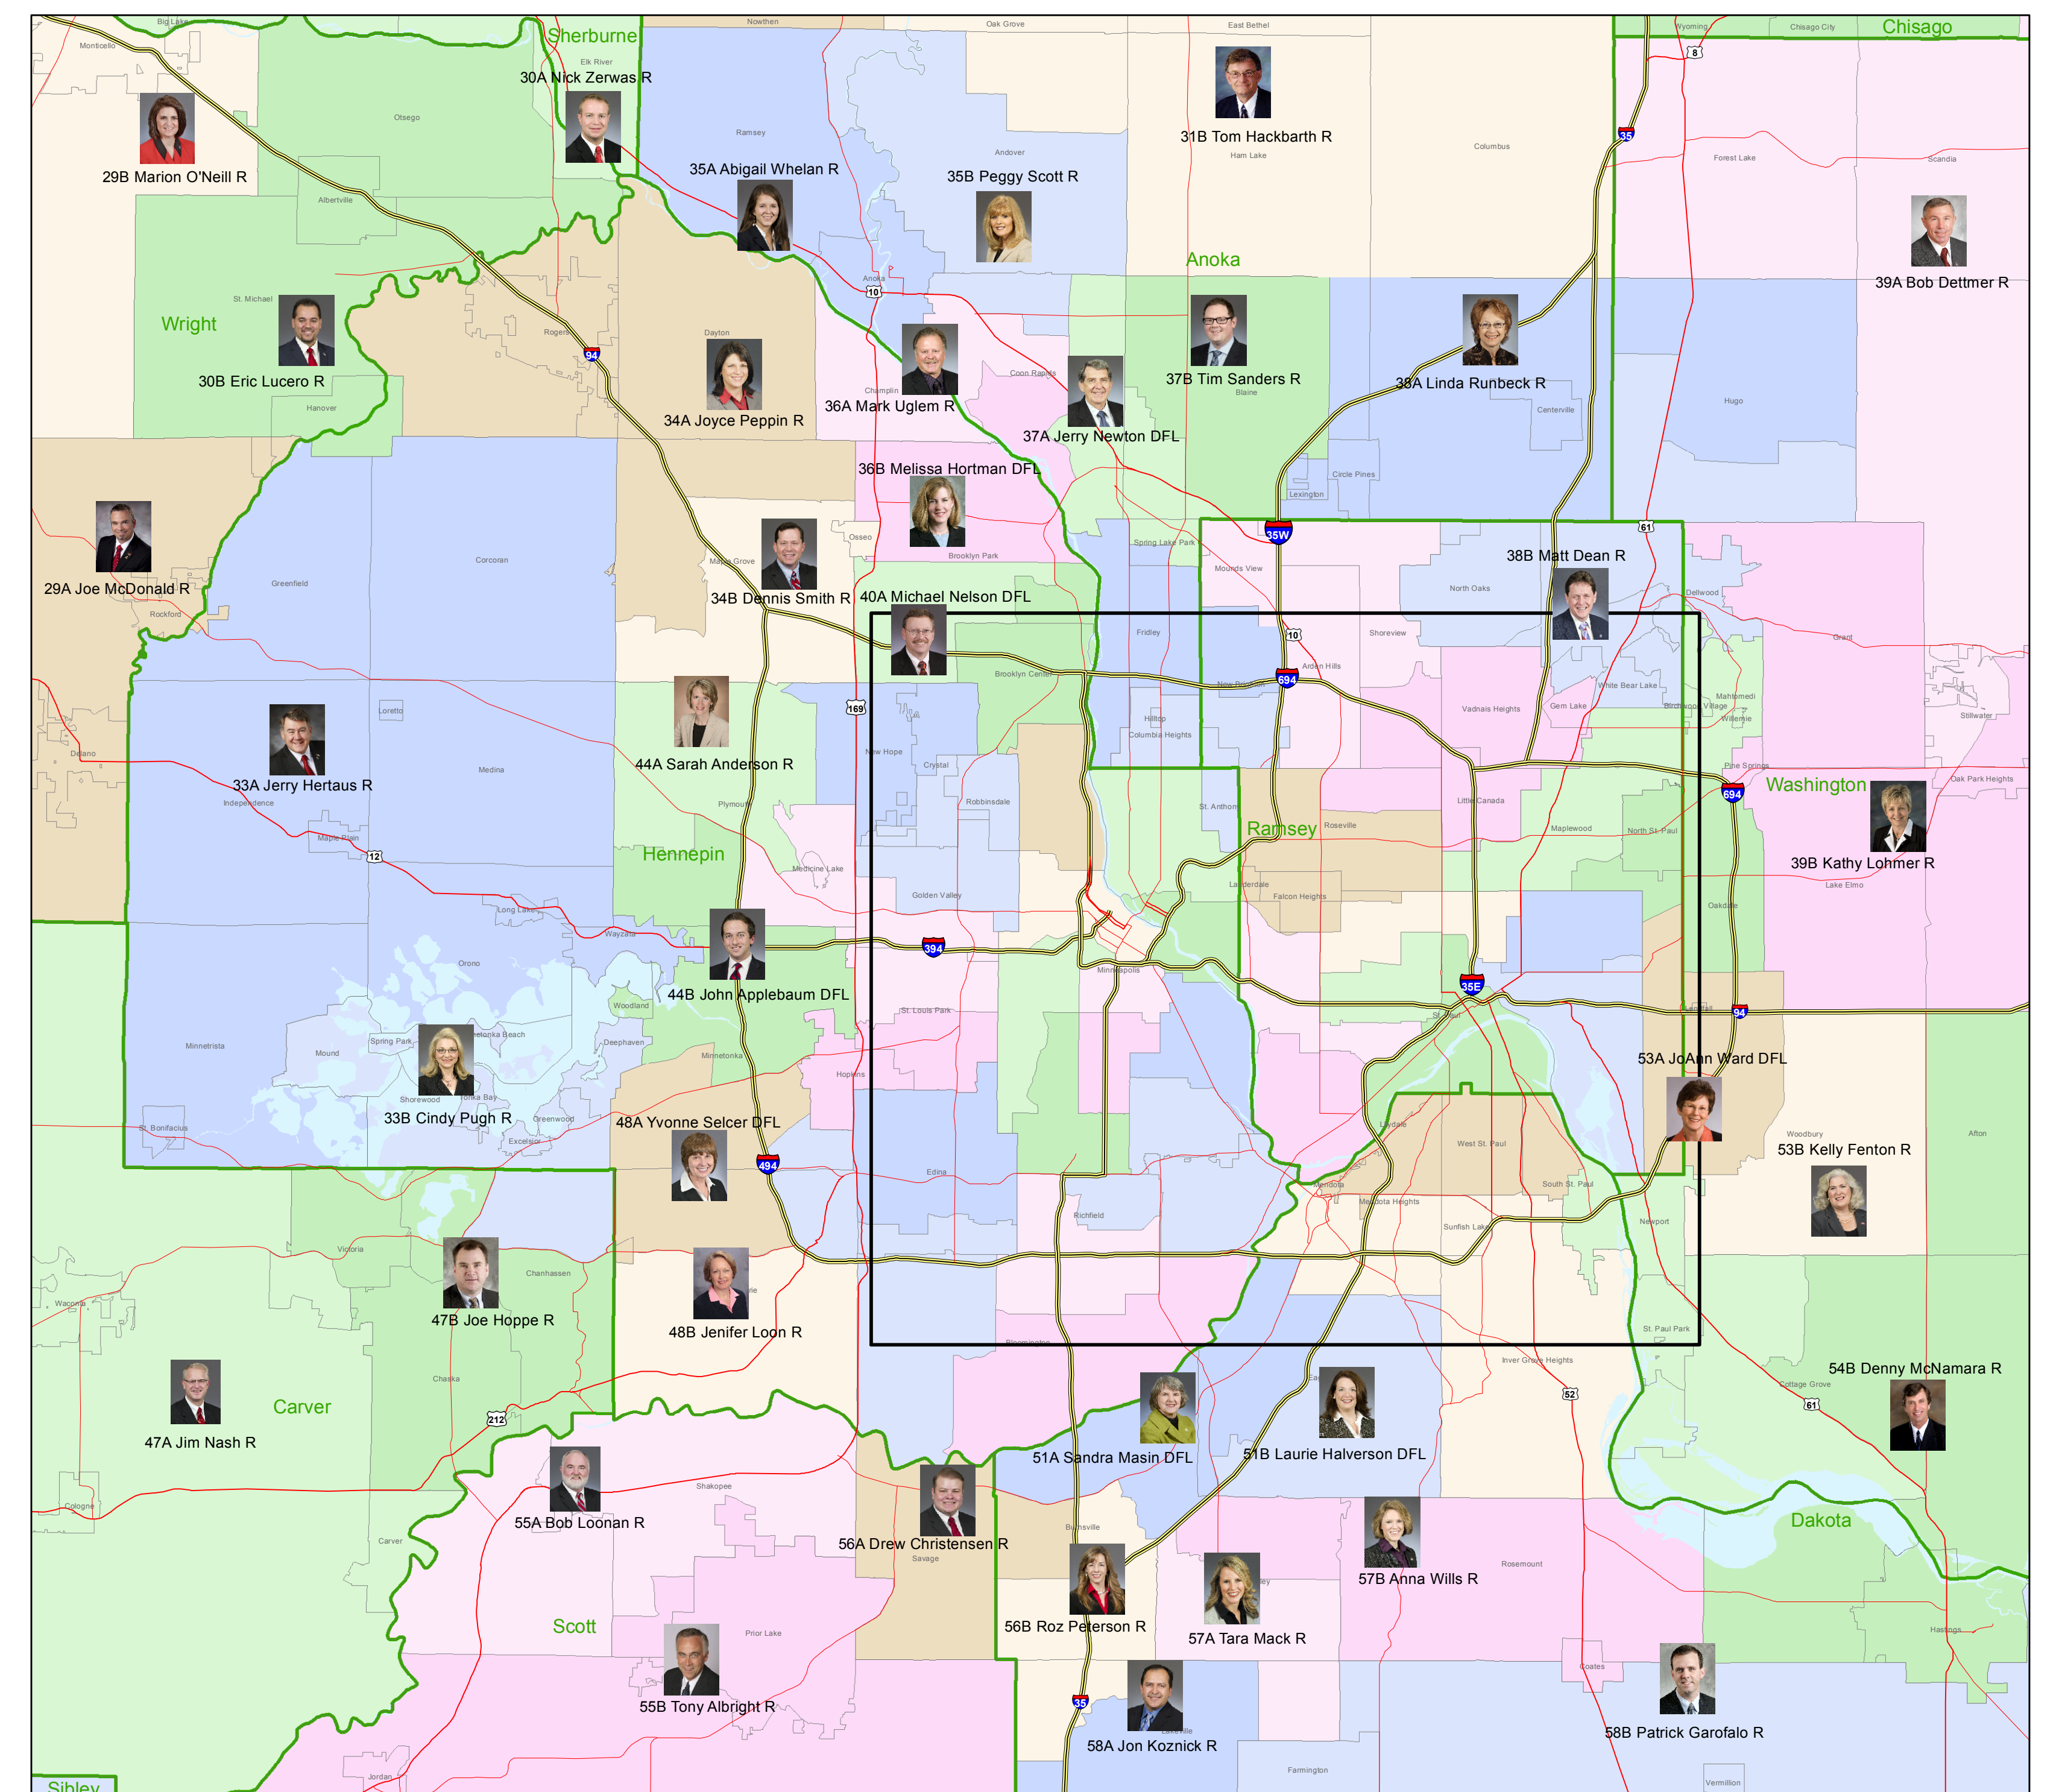

# 2015 Minnesota House of Representatives

Minneapolis and Saint Paul

Metro Area

Duluth

Mankato

Rochester

St. Cloud