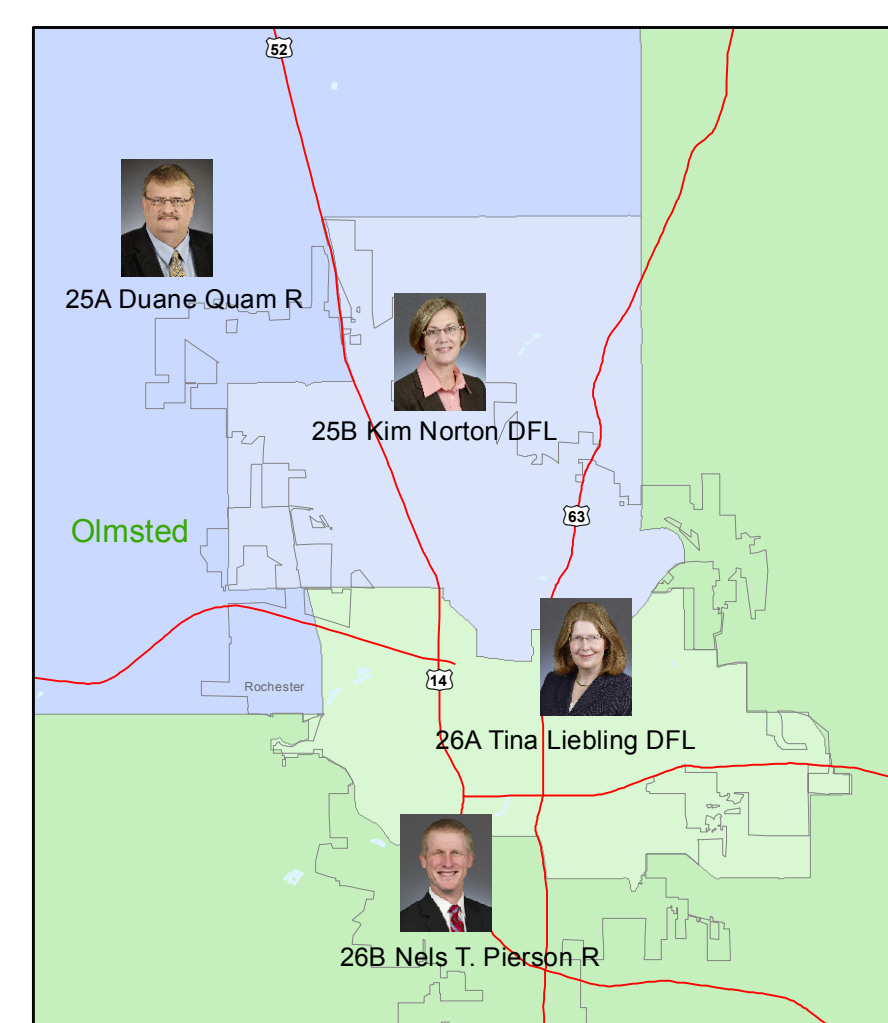

# 2015 Minnesota House of Representatives

Minneapolis and Saint Paul

Metro Area

Duluth

Mankato

Rochester

St. Cloud