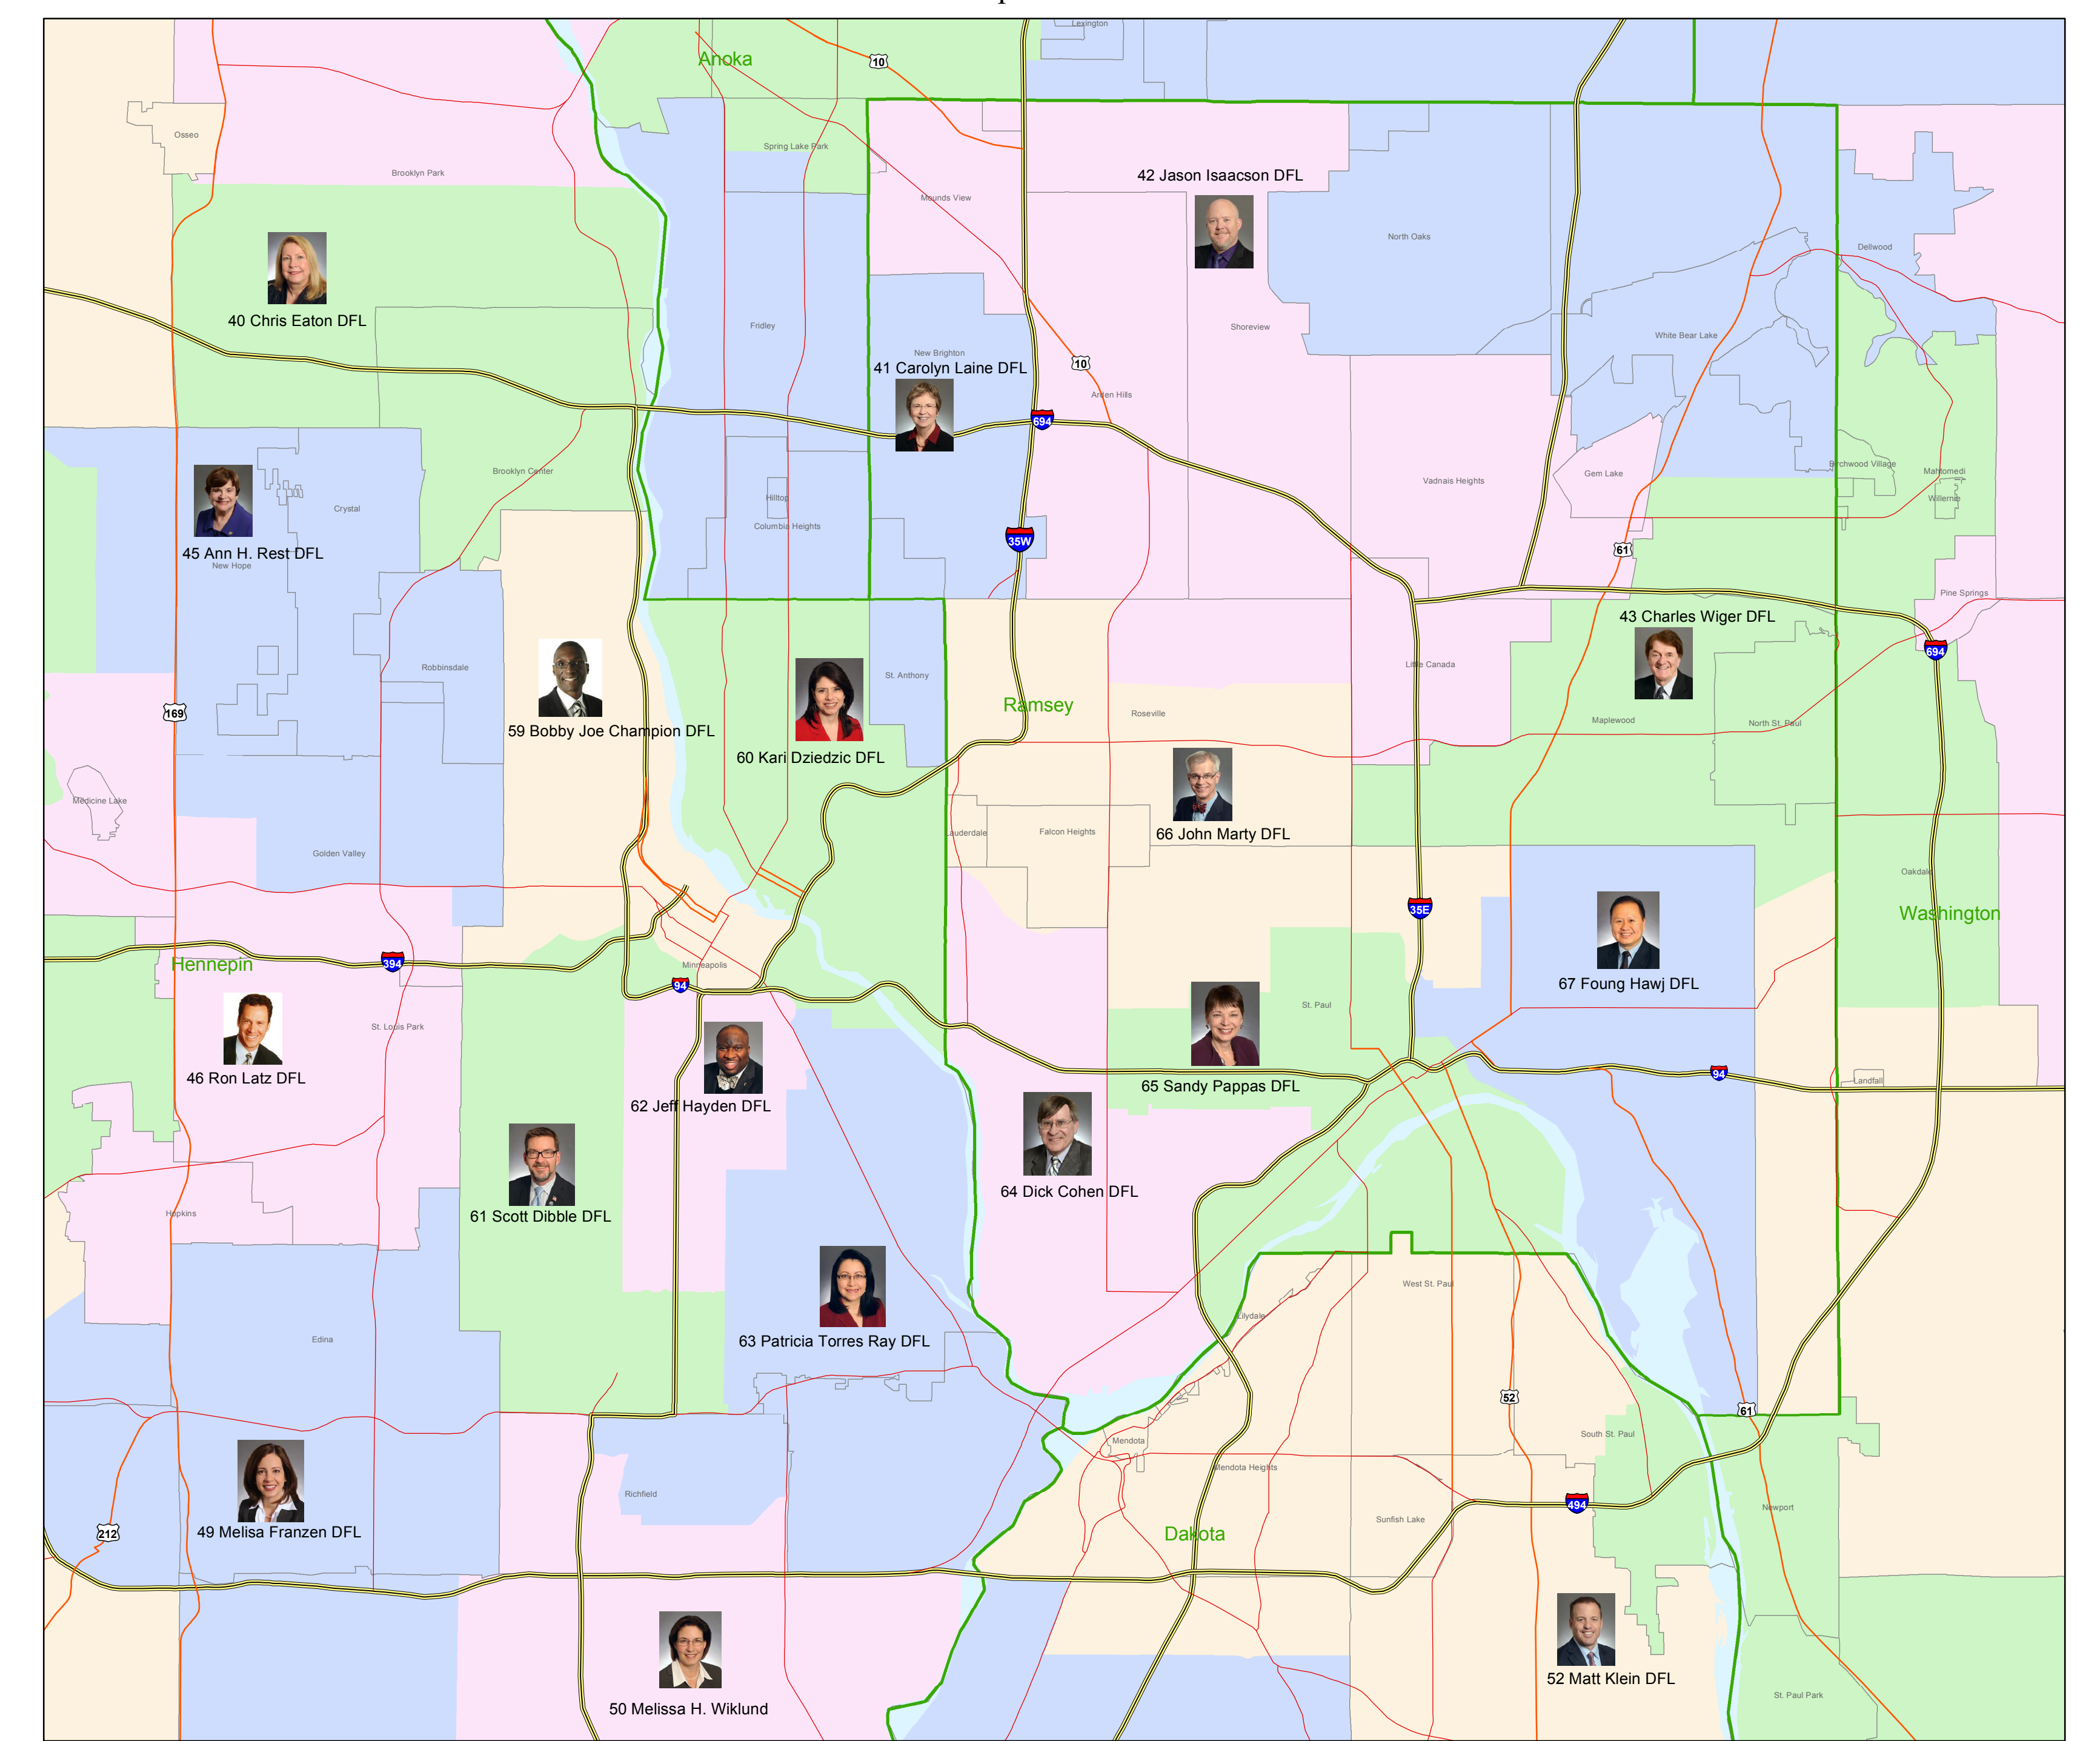

2017 Minnesota Senate

Election Results from 11/08/2016

Minneapolis and Saint Paul

Metro Area

Duluth

Mankato

Rochester

St. Cloud