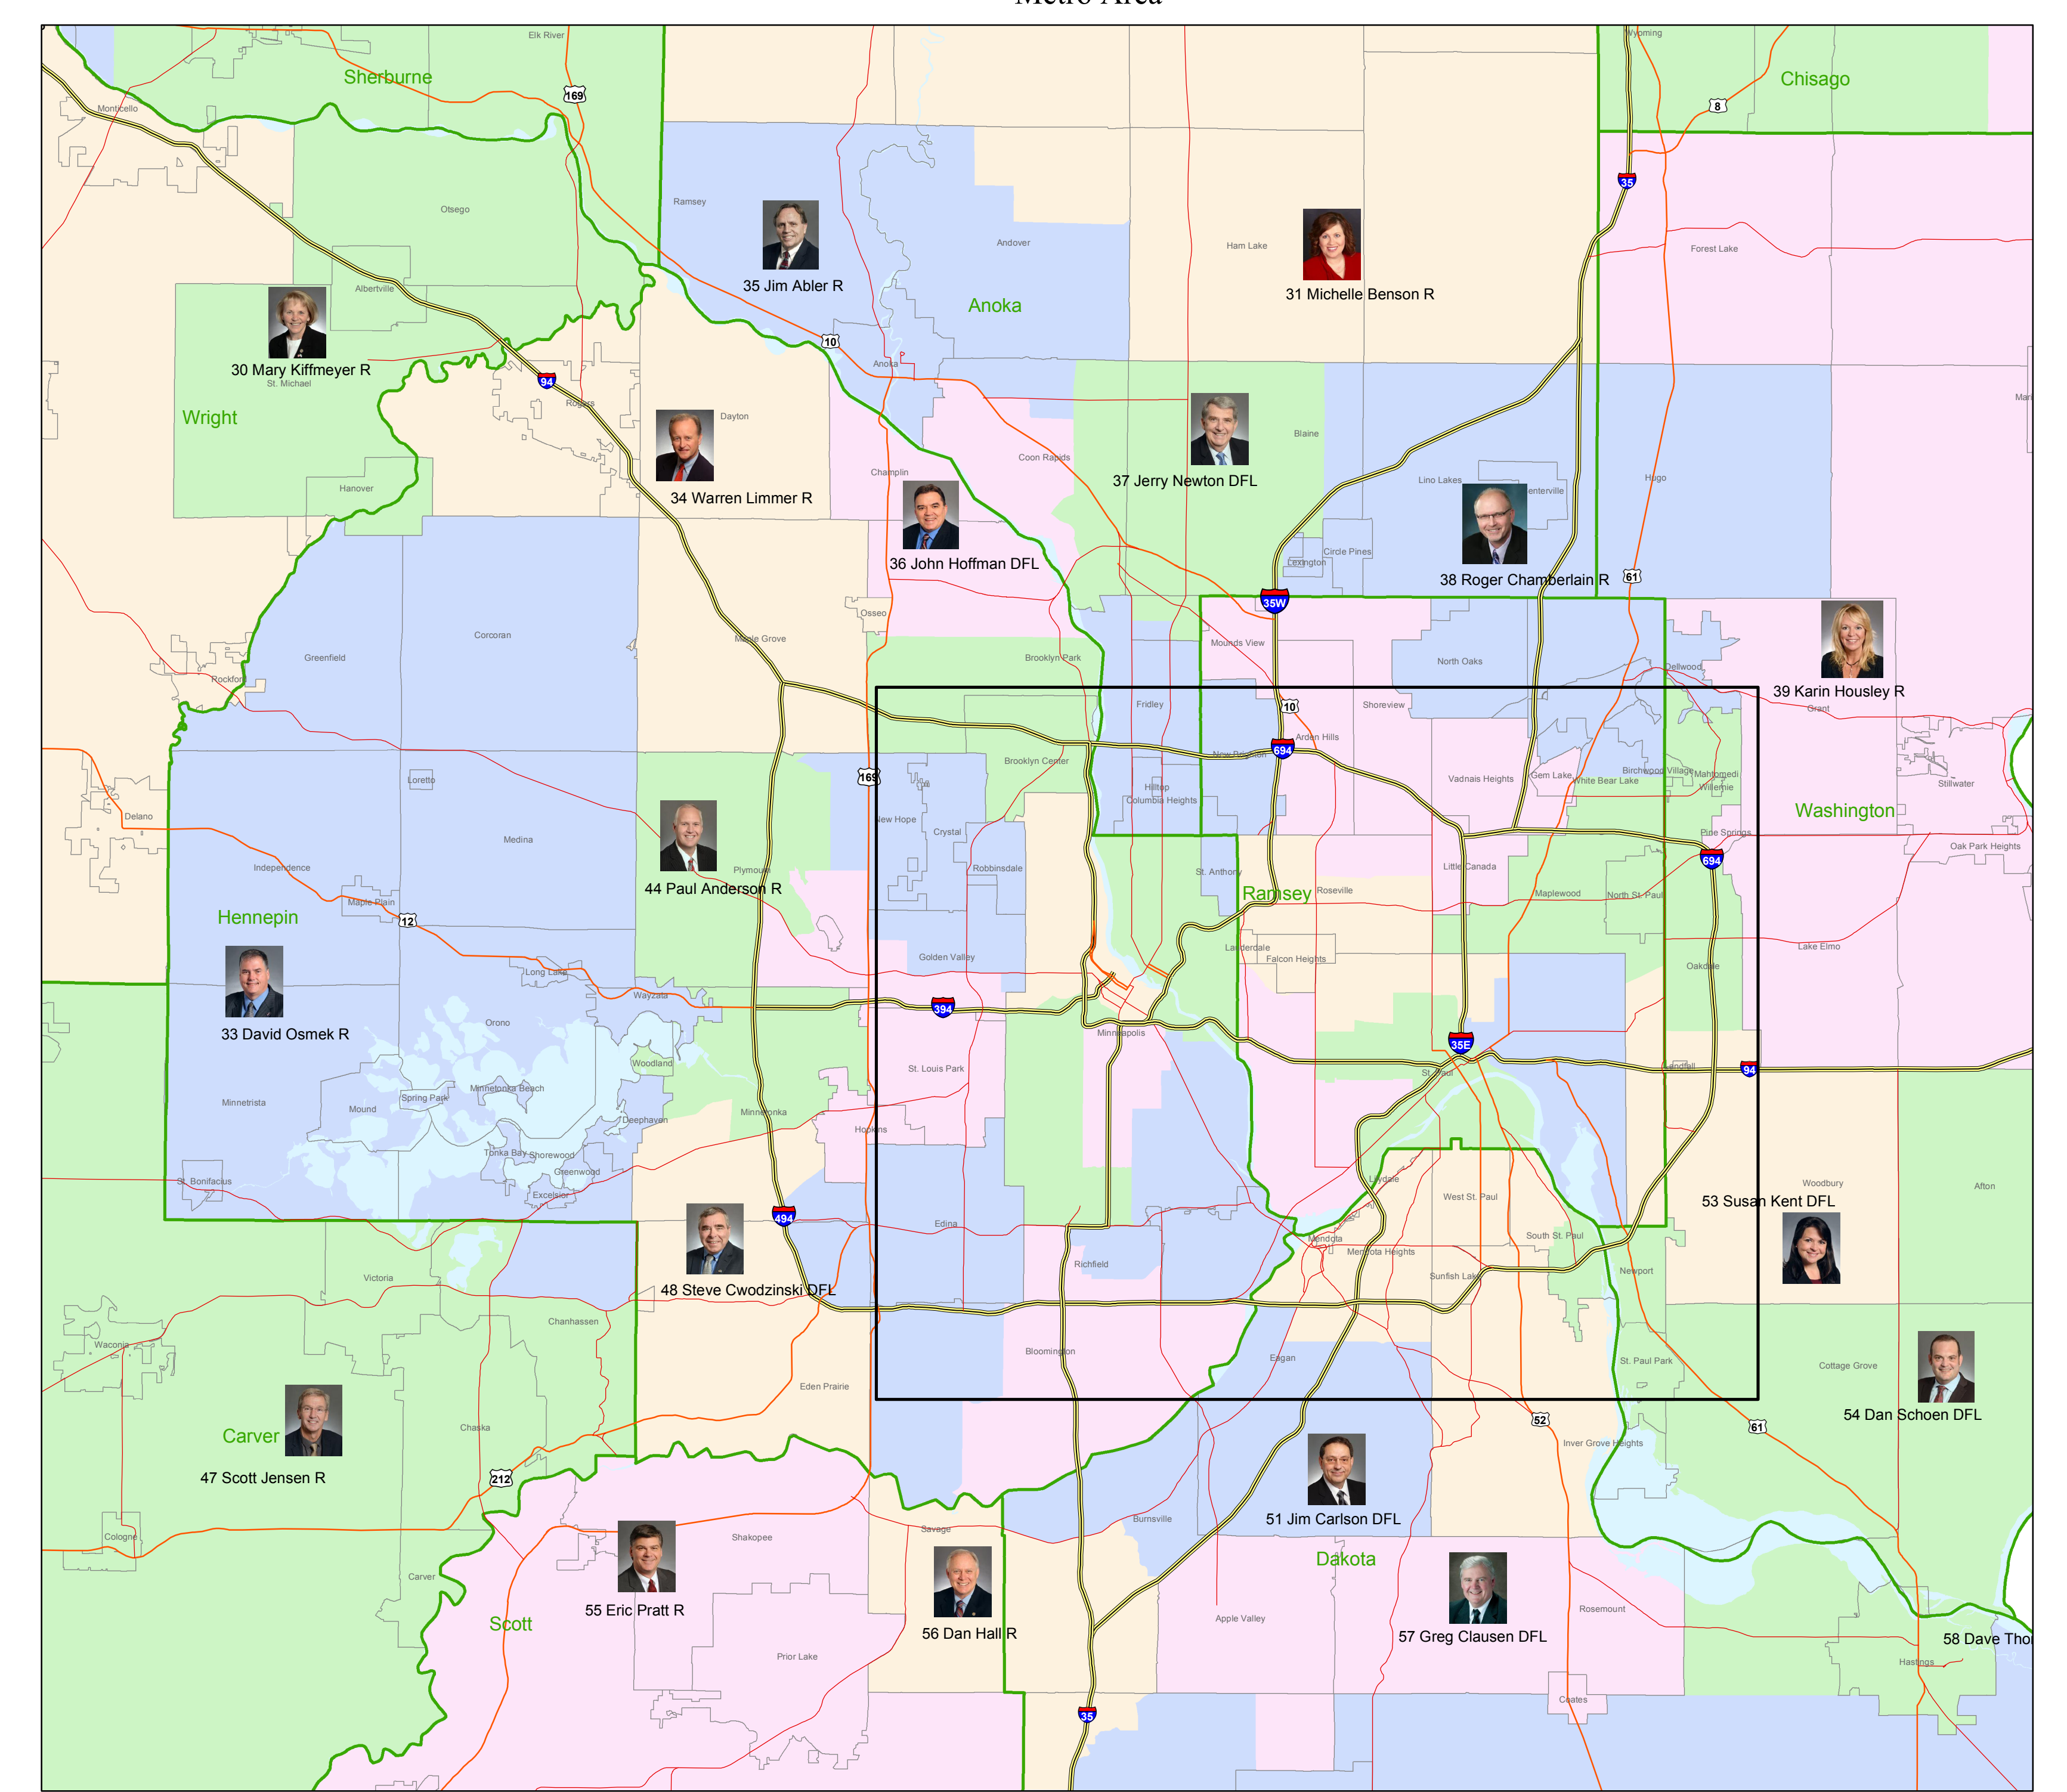

2017 Minnesota Senate

Election Results from 11/08/2016

Minneapolis and Saint Paul

Metro Area

Duluth

Mankato

Rochester

St. Cloud