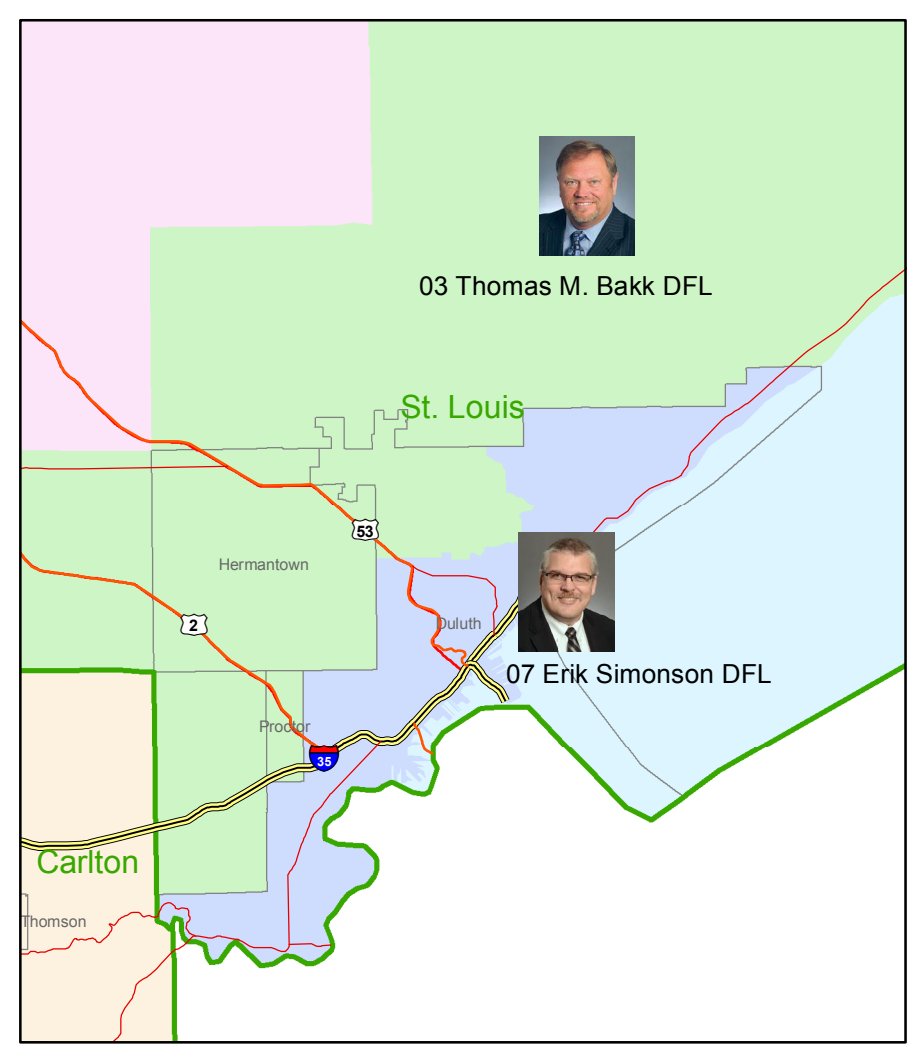

2017 Minnesota Senate

Election Results from 11/08/2016

Minneapolis and Saint Paul

Metro Area

Duluth

Mankato

Rochester

St. Cloud