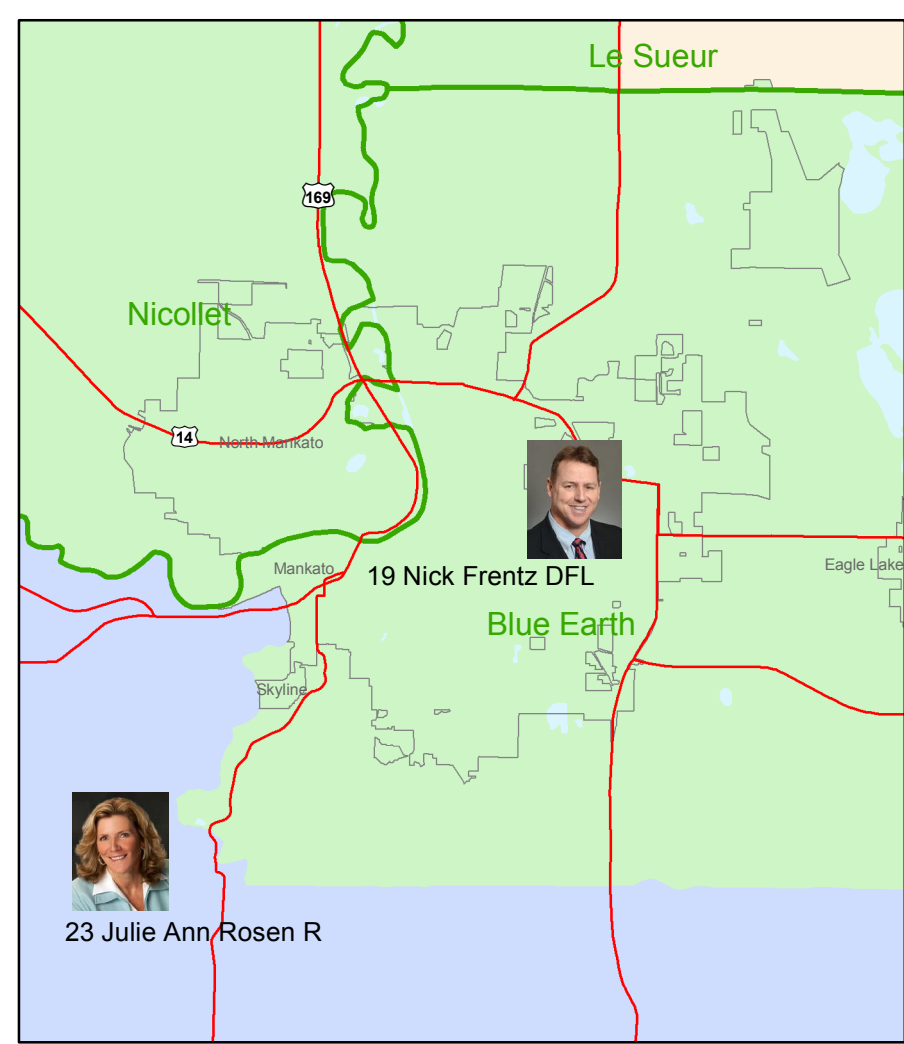

2017 Minnesota Senate

Election Results from 11/08/2016

Minneapolis and Saint Paul

Metro Area

Duluth

Mankato

Rochester

St. Cloud