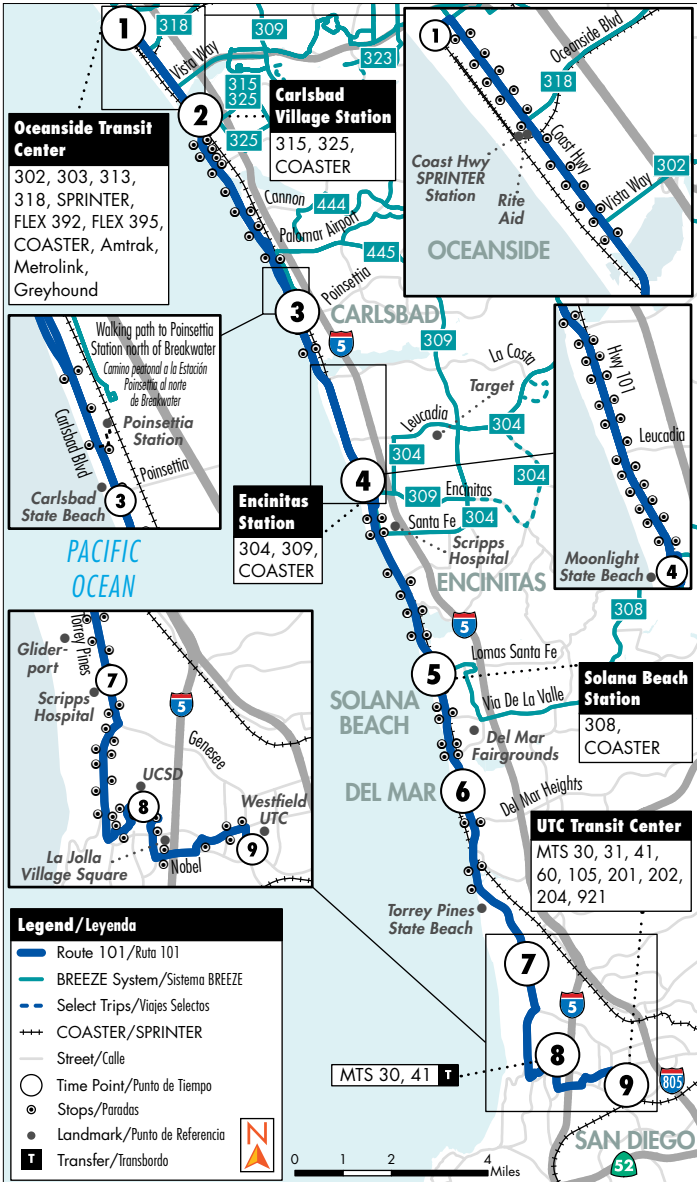

101

Oceanside to VA/UCSD/UTC via Highway 101

Oceanside a VA/UCSD/UTC a través de la autopista 101

M-F • SA • SU
L-V • SÁ • DO

Destinations/Destinos

- University of California, San Diego
- VA Medical Center
- Scripps Green Hospital

- Carlsbad State Beach
- Del Mar Fairgrounds & Racetrack
- Westfield UTC
- Torrey Pines State Beach