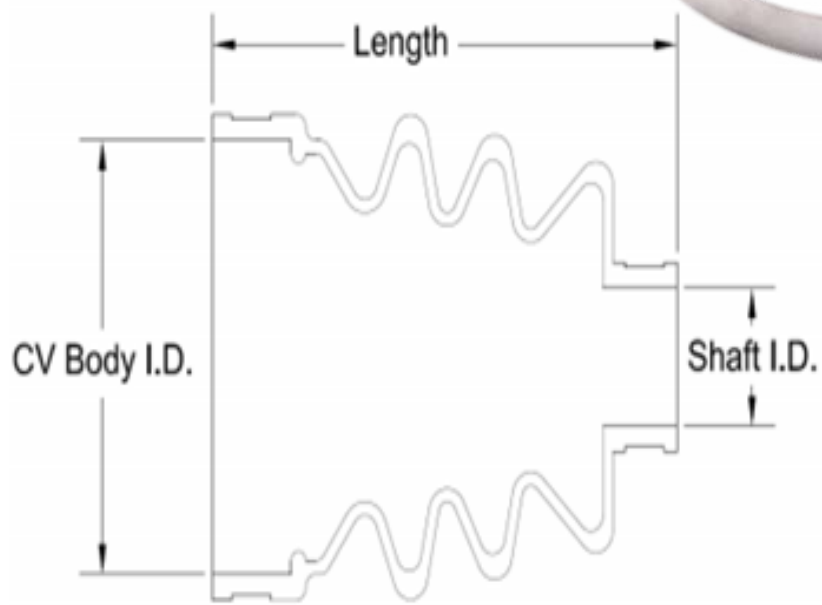

Outer Boot Kit (OBK) Part #	CV Body I.D (MM)	Shaft I.D (MM)	Length (MM)	Material
OBK3	76	24.3	103.5	TPE
OBK2	76	24.3	103.5	TPE
OBK4	76	24.3	103.5	TPE
OBK1	70	23.5	100	TPE
OBK6	80	24.3	103.5	TPE
OBK10	81	25.2	116.7	TPE
OBK5	80	24.3	103.5	TPE
OBK8	80	24.3	103.5	TPE
OBK7	80	24.3	103.5	TPE
OBK12	76.5	24.3	103.5	TPE
OBK9	76.5	24.3	103.5	TPE
OBK11	84.5	26	122	TPE
IBK1	76	24.3	103.5	TPE
IBK10	69	23	100	TPE
IBK11	69	23	100	TPE
IBK12	76	24.3	103.5	TPE
IBK13	76	24.3	103.5	TPE
IBK14	80	24.3	103.5	TPE
IBK15	80	24.3	103.5	TPE
IBK16	80	24.3	103.5	TPE
IBK2	76	24.3	103.5	TPE
IBK3	80	24.3	103.5	TPE
IBK4	80	24.3	103.5	TPE
IBK5	80	24.3	103.5	TPE
IBK6	80	24.3	103.5	TPE
IBK7	76.5	24.3	103.5	TPE
IBK8	76.5	24.3	103.5	TPE
IBK9	84.5	26	122	TPE