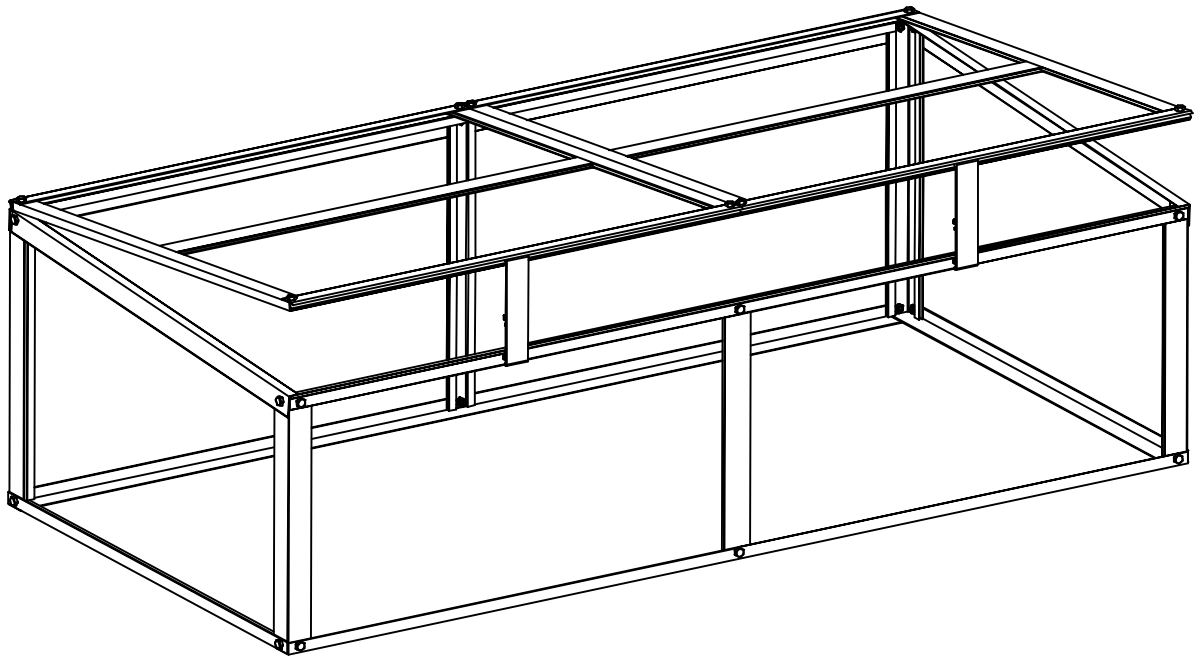

Standard Cold Frame

Assembly Instruction

MODEL:SO1007

PRODUCT SIZE(LxWxH):1290X634X372MM

PLEASE READ CAREFULLY BEFORE ASSEMBLY

Customer Service Department

P.O. BOX 947,AYLESFORD,KENT ME20 7RT,UK

Tel: +44 (0) 1622 791234