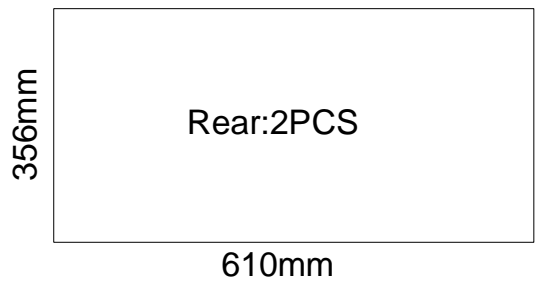

Part NO.	Part	QTY.
15501		1
15502		1
15503		2
15504		2
15505		2
15506		1
15507		1
15508		1
15509		1
15510		2
15511		1
15512		1
15513		4
15514		4
15515		2
22525		28
22532		28

3mm Glass