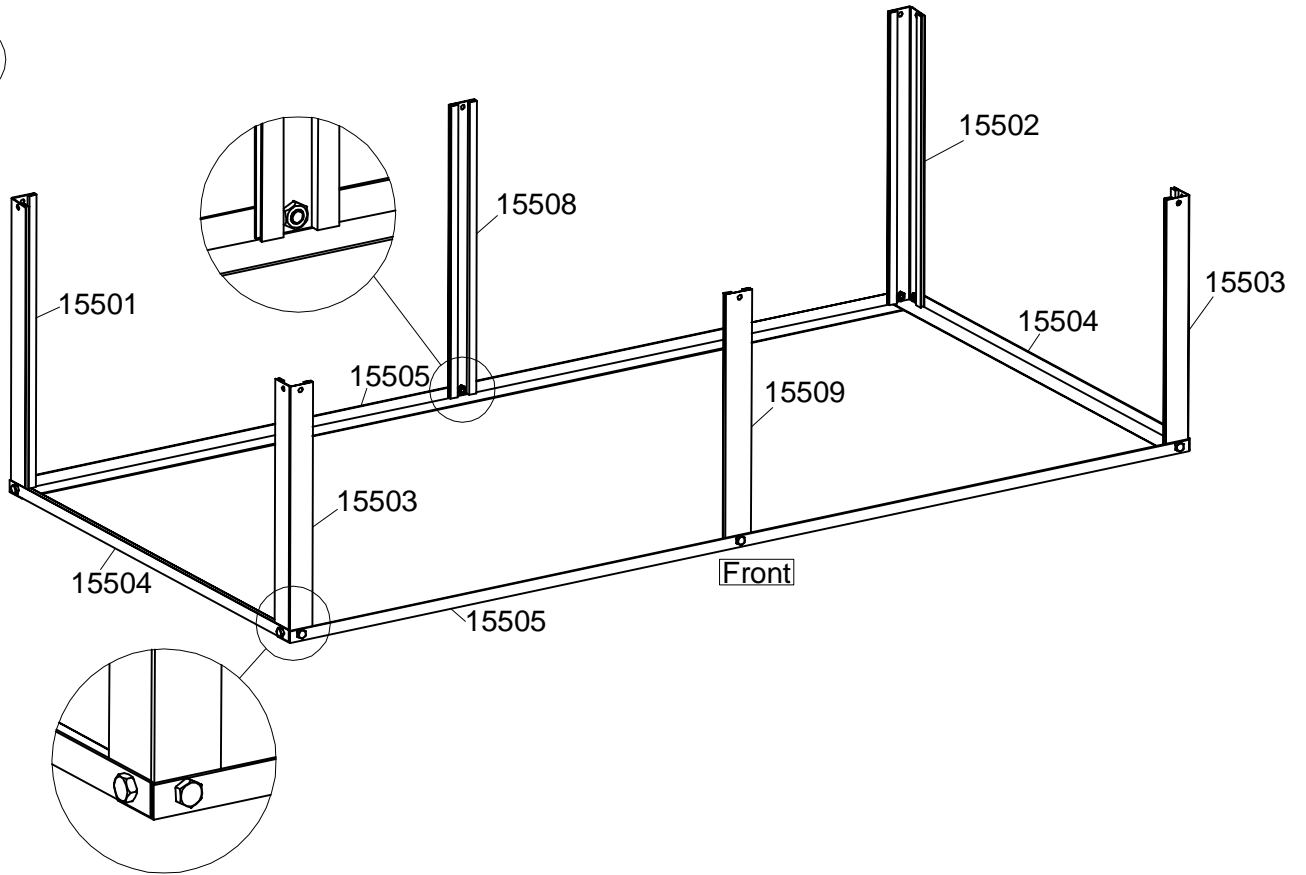

Standard Cold Frame

Assembly Instruction

MODEL:SO1007

PRODUCT SIZE(LxWxH):1290X634X372MM

PLEASE READ CAREFULLY BEFORE ASSEMBLY

Customer Service Department

P.O. BOX 947,AYLESFORD,KENT ME20 7RT,UK

Tel: +44 (0) 1622 791234

3mm Glass

1

2

3

4

5

6