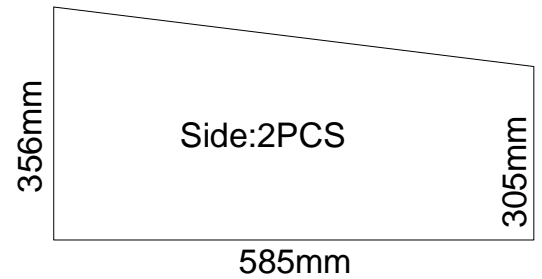

Part NO.	Part	QTY.
15501		1
15502		1
15503		2
15504		2
15505		2
15506		1
15507		1
15508		1
15509		1
15510		2
15511		1
15512		1
15513		4
15514		4
15515		2
22525		28
22532		28

3mm Glass