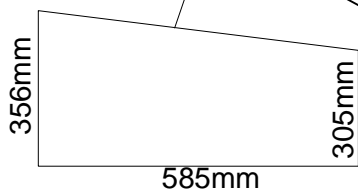

Standard Cold Frame

Assembly Instruction

MODEL:SO1007

PRODUCT SIZE(LxWxH):1290X634X372MM

PLEASE READ CAREFULLY BEFORE ASSEMBLY

Customer Service Department

P.O. BOX 947,AYLESFORD,KENT ME20 7RT,UK

Tel: +44 (0) 1622 791234

3mm Glass

1

2

3

4

5

6