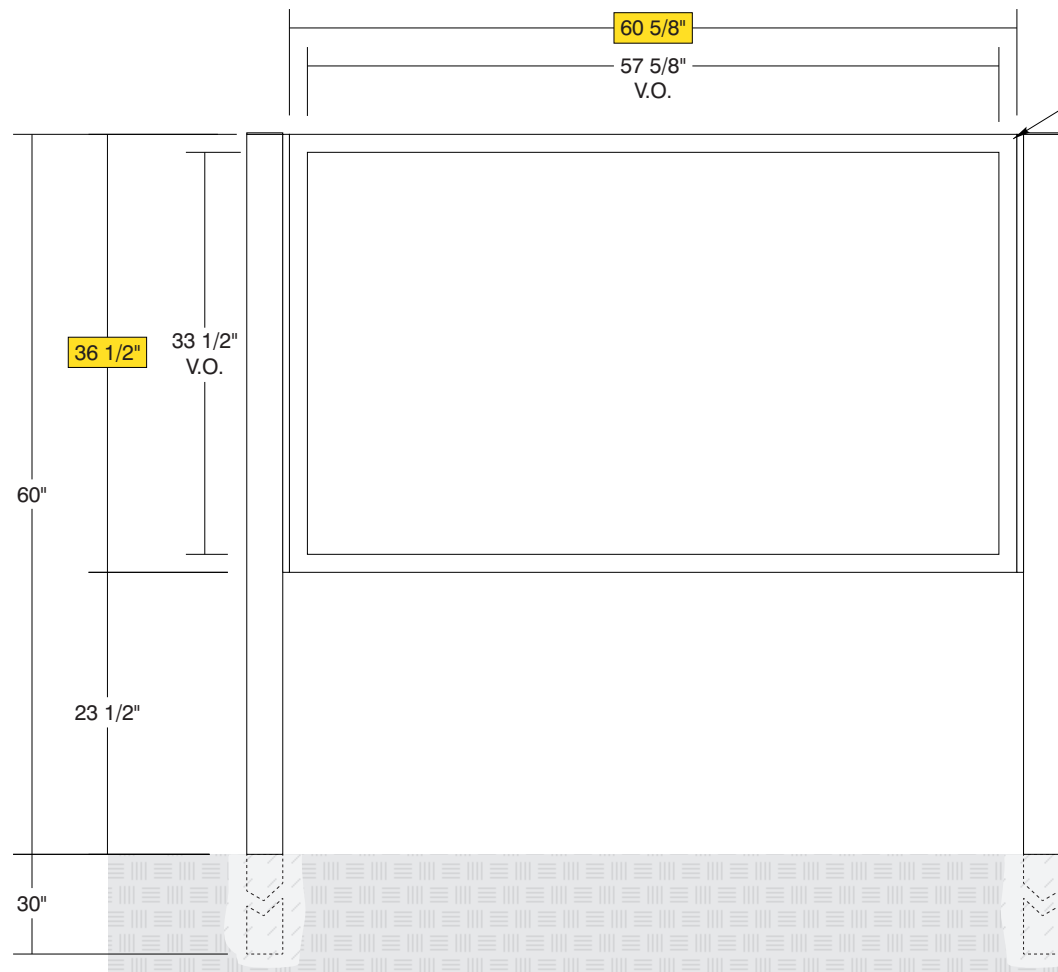

SIDE A

SIDE VIEW

SIDE B

Cabinet Depth Sizes

7" up to 12"

• **Sign System: 7" I-Flex Standard Face**

- (2) .080" Aluminum Panels: (H) 36" x (L) 60"

• **Paint:**

- Standard White - Frame, Panels, Posts, Caps

• **Double Post Mount**

- (2) Posts Size: 3" x 7" x (L) 90" with Caps

Date	DWG# HED-I-Flex_Standard	Scale:	1 1/2"=1'	Customer	Mounting	Double Post Mount		Quote #	 <p>• 6400 Howard Drive, Fairview PA 16415 • Toll Free 800.458.0591 • • PA 814.833.7000 • Fax 814.838.0011 • www.howardindustries.com</p> <p>All concepts and designs represented by this drawing are the property of Howard Industries and may not be reproduced or used in any manner without written consent. ©Copyright 2020 Howard Industries.</p>
XX.XX.XX				Location	Double Face	NO	UL	Sales Rep.	
Quantity				System	ILLUMINATED	N/A	Amp	Illustrator:	
1					Voltage	N/A	N/A	Reviewed By:	
Page					ADA	No	Rev. 0		
1 of 1				(7" - 12") HED I-Flex (36" x 60") Post & Panel Sign System	<small>*Due to the ADA/ANSI's wide interpretation and other factors that may exist, we cannot affirm compliance in all situations and is hereby removed from responsibility regarding these issues.</small>				