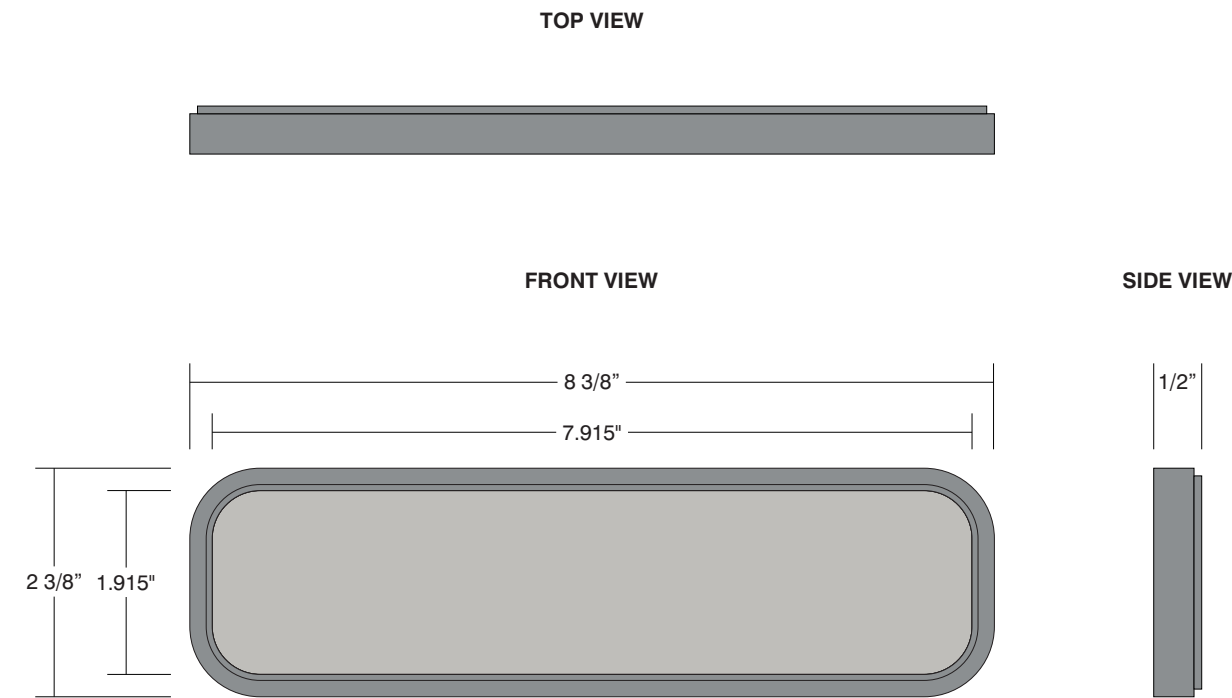

Part ID	QTY	Material/Color/Finish		H x W (in)
• Frame	1	HIP-GR208 - Grey, Radius	.50	2.375 x 8.375
• Panel	1	Pearl Grey (321-306)	.0625	1.915 x 7.915
• Panel Mounting	2	Pop Locks		.75 x .75
• Frame Mounting	4	White Adhesive Squares	.0625	.75 x .75

### Standard HIP Color Combinations

**Frame:**  
Grey

**Panel:**  
Pearl Grey 506

**Frame:**  
Black

**Panel:**  
Black 401

**Frame:**  
Sand

**Panel:**  
Ash 214

Other panel colors available.

Date	DWG# HIP-R208	Scale:	1" = 2"	Customer		Mounting				Quote #			
Quantity				Location		Illuminated	NO	UL		Sales Rep.			
1						Voltage	N/A	Amp	N/A				
Page				System	HIP Radius 2x8	ADA	No			Illustrator:			
1 of 1						<small>*Due to the ADA/ANSI's wide interpretation and other factors that may exist, we cannot affirm compliance in all situations and is hereby removed from responsibility regarding these issues.</small>				Reviewed By:			