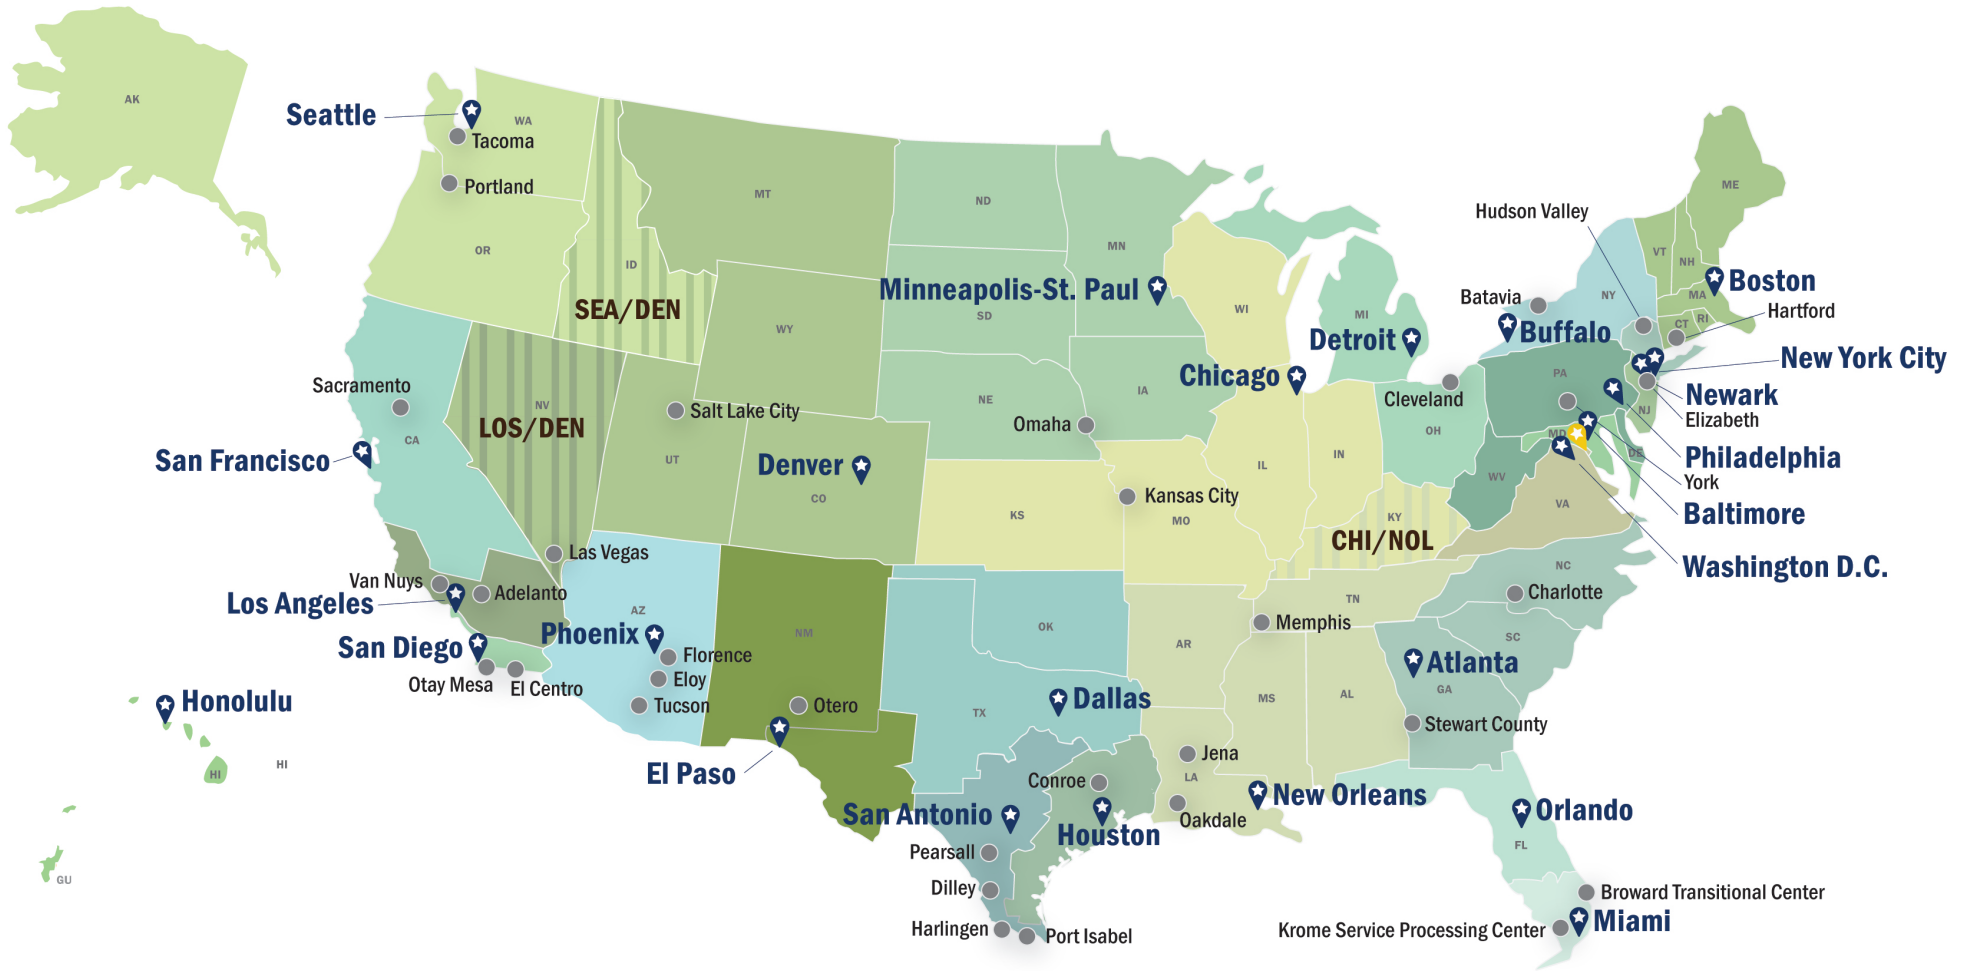

FIELD LEGAL OPERATIONS

Office of the Principal Legal Advisor

LEGEND

-  Headquarters
-  OPLA Primary Field Location
-  Sub Office

U.S. Immigration and Customs Enforcement