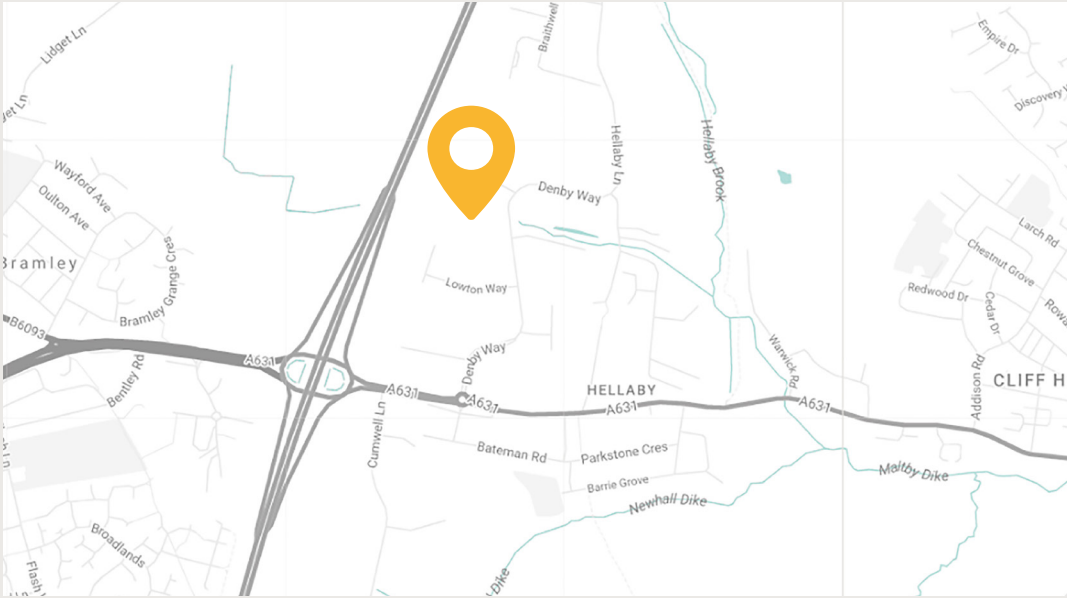

Directions to KP Snacks, Hellaby

Hellaby One Forty,
Rother Way,
Hellaby Industrial
Estate, Hellaby,
Rotherham,
S66 8QN

Tel: 01709 704550
kpsnacks.com

[CLICK HERE](#)

From A1 North / South

At Junction 35 take the M18 exit (signposted Doncaster/Scunthorpe/M180/Hull/M62E Sheffield/M1) At the roundabout, take the first exit on to the M18 (signposted Sheffield/M1). At Junction 1 take the A631 exit towards Rotherham. At the roundabout take the first exit onto A631/Bawtry Road (signposted Bawtry/Gainsborough). At the next roundabout, take the first exit left onto Denby Way, entering the industrial estate. Once on Denby Way, take the third road on the left (Rother Way). KP Snacks is on your right.

From M1 North / South:

At Junction 32 take the M18 exit (signposted Hull/Doncaster). At Junction 1 take the A631 exit towards Rotherham. At the roundabout take the third exit onto A631/Bawtry Road (signposted Bawtry/Gainsborough). At the next roundabout, take the first exit left onto Denby Way, entering the industrial estate. Once on Denby Way, take the third road on the left (Rother Way). KP Snacks is on your right.

By Train

Rotherham Central Station is approximately 5 miles away with connections from Doncaster on the East Coast Mainline.