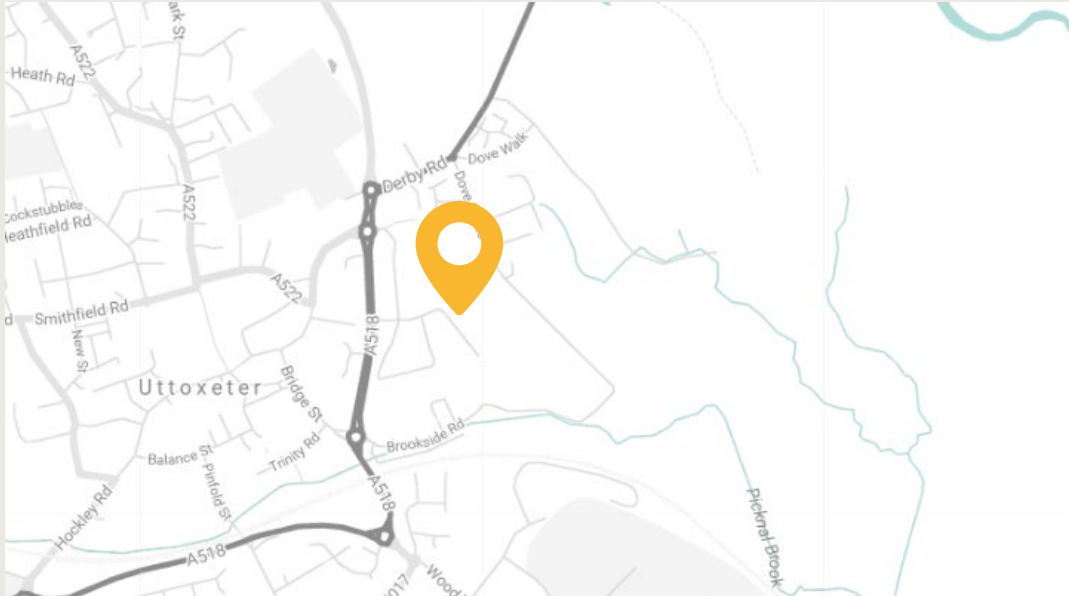

Directions to KP Snacks (Tyrrells), Dovefields

Dovefields
Industrial Estate,
Derby Rd,
Uttoxeter,
ST14 8HU

Tel: 01889 567338
kpsnacks.com

[CLICK HERE](#)

From the North West

M6 to Junction 15, then follow signs for A50 Uttoxeter/Derby.

From the North East

M1 to Junction 24a, straight onto the A50 following signs for Uttoxeter/Derby.

From the South and South West

From M5 (J4a) or M40 (J3a), join the M42 (J7). Exit M42 at Junction 9 (Lichfield) follow signs for Lichfield and A38 (Burton/Derby). Exit A38 at A50 (Uttoxeter/Stoke). Alternatively; From M5 (J8) or M42 (J7), join M6 (North). Exit at Junction 14 and take A513 to Stafford, then A518 (Uttoxeter).

From the South East

M1 To Junction 23a, the A50 (Uttoxeter/Stoke).

Turn onto Dovefields Industrial Estate. KP (Tyrrells) is the green building, third on the right, with a sign on the front saying 'Hand Cooked English Crisps.'