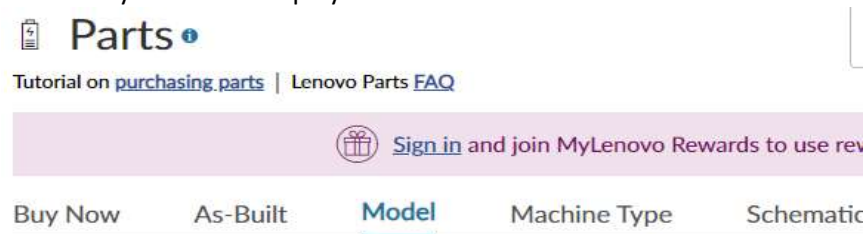

Using the Parts Select Tool with the Part Number.

1. Enter the Part Number into the Parts Select tool (<https://support.lenovo.com/us/en/parts-lookup>)

2. Choose "Model", then "Rechargeable Batteries"

3. Battery FRU PN is displayed