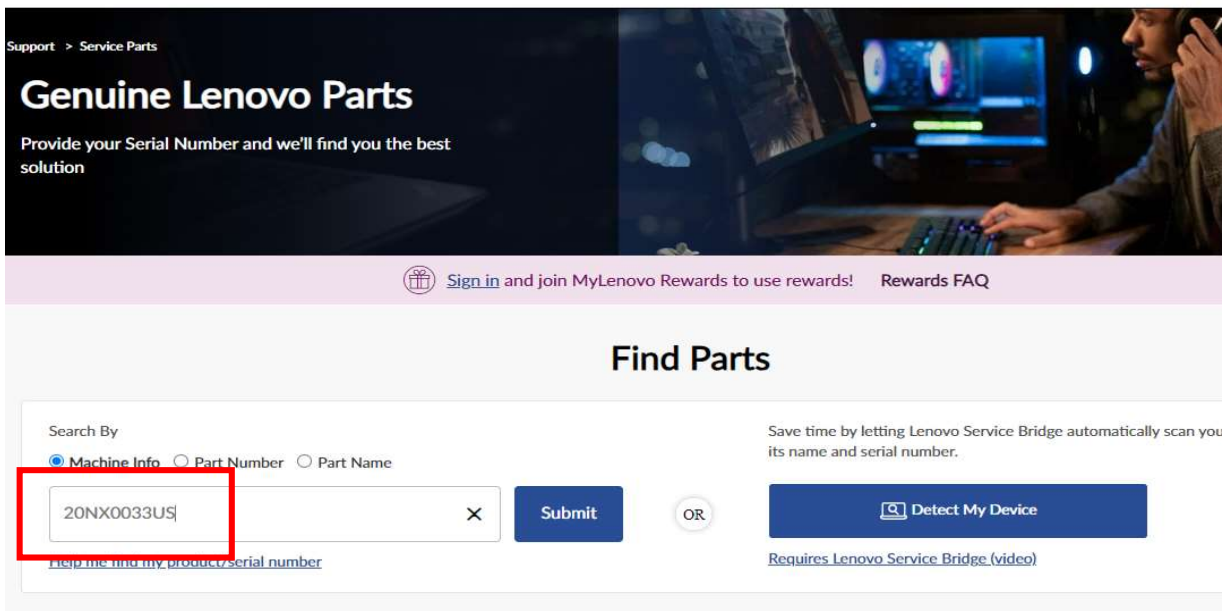

Using the Parts Select Tool with the Part Number.

1. Enter the Part Number into the Parts Select tool (<https://support.lenovo.com/us/en/parts-lookup>)

2. Choose "Model", then "Rechargeable Batteries"

3. Battery FRU PN is displayed