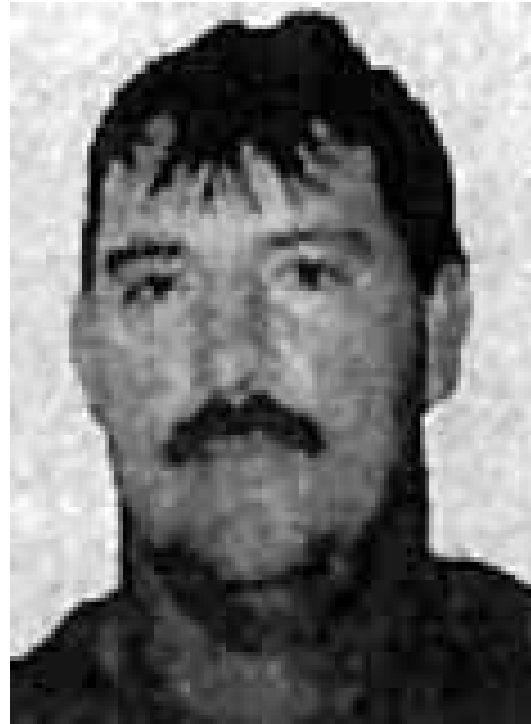

Missouri Missing  
Persons Clearinghouse

# Endangered Missing Person Gary G. McCullough

*Missing Since 05-11-1999*

Age At Disappearance: 34  
DOB: 04-10-1965

Sex: Male  
Race: White  
Hair: Brown  
Eyes: Brown  
Height: 6' 3"  
Weight: 240

Only Photo Available

Missing from:  
Cassville, Mo.

Gary G. McCullough reportedly left his farm in his truck at 6:30 p.m. May 11, 1999, enroute to Diamond, Mo. He was wearing a t-shirt, blue jeans, brown work boots, and a camouflage cap. After several searches of the farm in the following days, McCullough's truck was found on May 14. It had been abandoned on a dead-end road in Pulaskifield. Nine years later, Gary's step-daughter, Liehnia Chapin, also vanished. Family members have asked the court to declare Gary dead. Foul play is suspected by law enforcement.