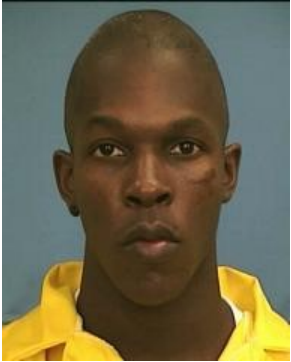

Missing Adult

Jerry Simmons

Date of Last Contact: 6/1/2021

Age at Disappearance: 33

Date of Birth: 5/4/1989

Race: Black

Gender: Male

Hair: Brown

Eyes: Brown

Height: 5'4

Weight: 142

Missing From: New Madrid, MO

If anyone has information regarding **Jerry Simmons** 's whereabouts, please contact the **Newton County Sheriff's Office** at **573-748-2516**.