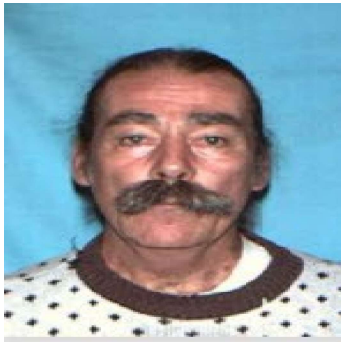

Missing Adult

Russell Boyle

Date of Last Contact: 7/1/2016

Age at Disappearance: 70

Date of Birth: 11/23/1951

Race: White

Gender: Male

Hair: Grey

Eyes: Hazel

Height: 5'11

Weight: 160

Missing From: Alton, MO

If anyone has information regarding **Russell Boyle's** whereabouts, please contact the **Oregon County Sheriff's Office** at **417-778-6611**.