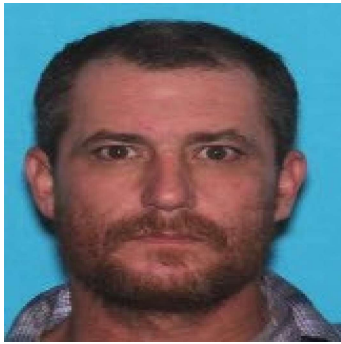

Missing Adult

Wesley Moser

Date of Last Contact: 5/1/2023

Age at Disappearance: 43

Date of Birth: 2/28/1980

Race: White

Gender: Male

Hair: Brown

Eyes: Brown

Height: 5'10

Weight: 200

Missing From: Hillsboro, MO

If anyone has information regarding **Wesley Moser's** whereabouts, please contact the **Jefferson County Sheriff's Office** at **636-797-5000**.