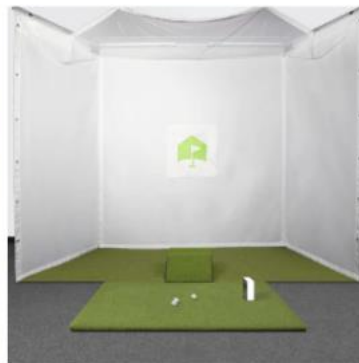

#### SkyTrak SwingBay Golf Simulator

Price: \$9,781

Minimum Room Size:  
9' High x 12' Wide x 16' Deep

[LEARN MORE ABOUT THE  
SKYTRAK SWINGBAY](#)

#### SkyTrak Retractable Golf Simulator

Price: \$8,181

Minimum Room Size:  
9' High x 10' Wide x 12' Deep

[LEARN MORE ABOUT THE  
SKYTRAK RETRACTABLE](#)