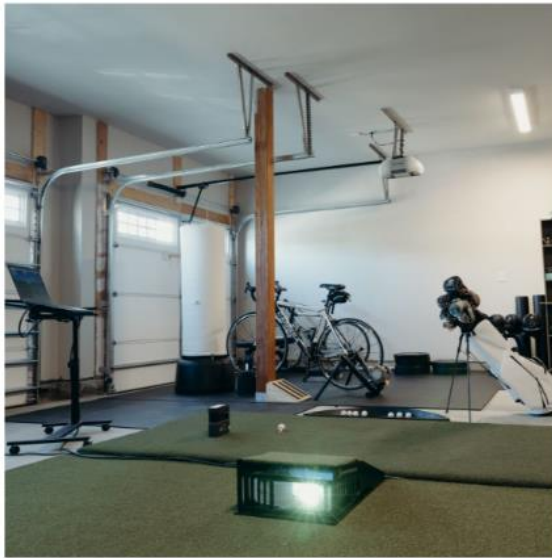

SkyTrak SwingBay:

SKYTRAK SWINGBAY Golf Simulator Package

★★★★★ 17 reviews

~~€9,999.00~~ **€9,799.00**

Pay as low as $316.15 / Month * [Learn More >](#)

CUSTOMIZE YOUR SETUP

Choose Your Turf

5'x5' SwingTurf Hitting Mat + Landing Pad Turf

Choose Your Projector Setup

SwingShield Floor Enclosure

Choose Your Tech

Gaming Laptop Bundle (Laptop & Stand + Wi-Fi Extender)

📦 Ships next business day

Qty - 1 +

ADD TO CART

The cost for the SkyTrak SwingBay is $9,999.00,-. This does not include shipping (a one-time cost) or a subscription for the simulation (which could be a one-time cost or annual cost). The space requirements for this option are 9 feet high, 12 feet deep, and 16 feet wide (3 yards high, 4 yards deep and just over 5 yards wide). I would expect shipping to be expensive (perhaps a couple hundred euros, or maybe even more)