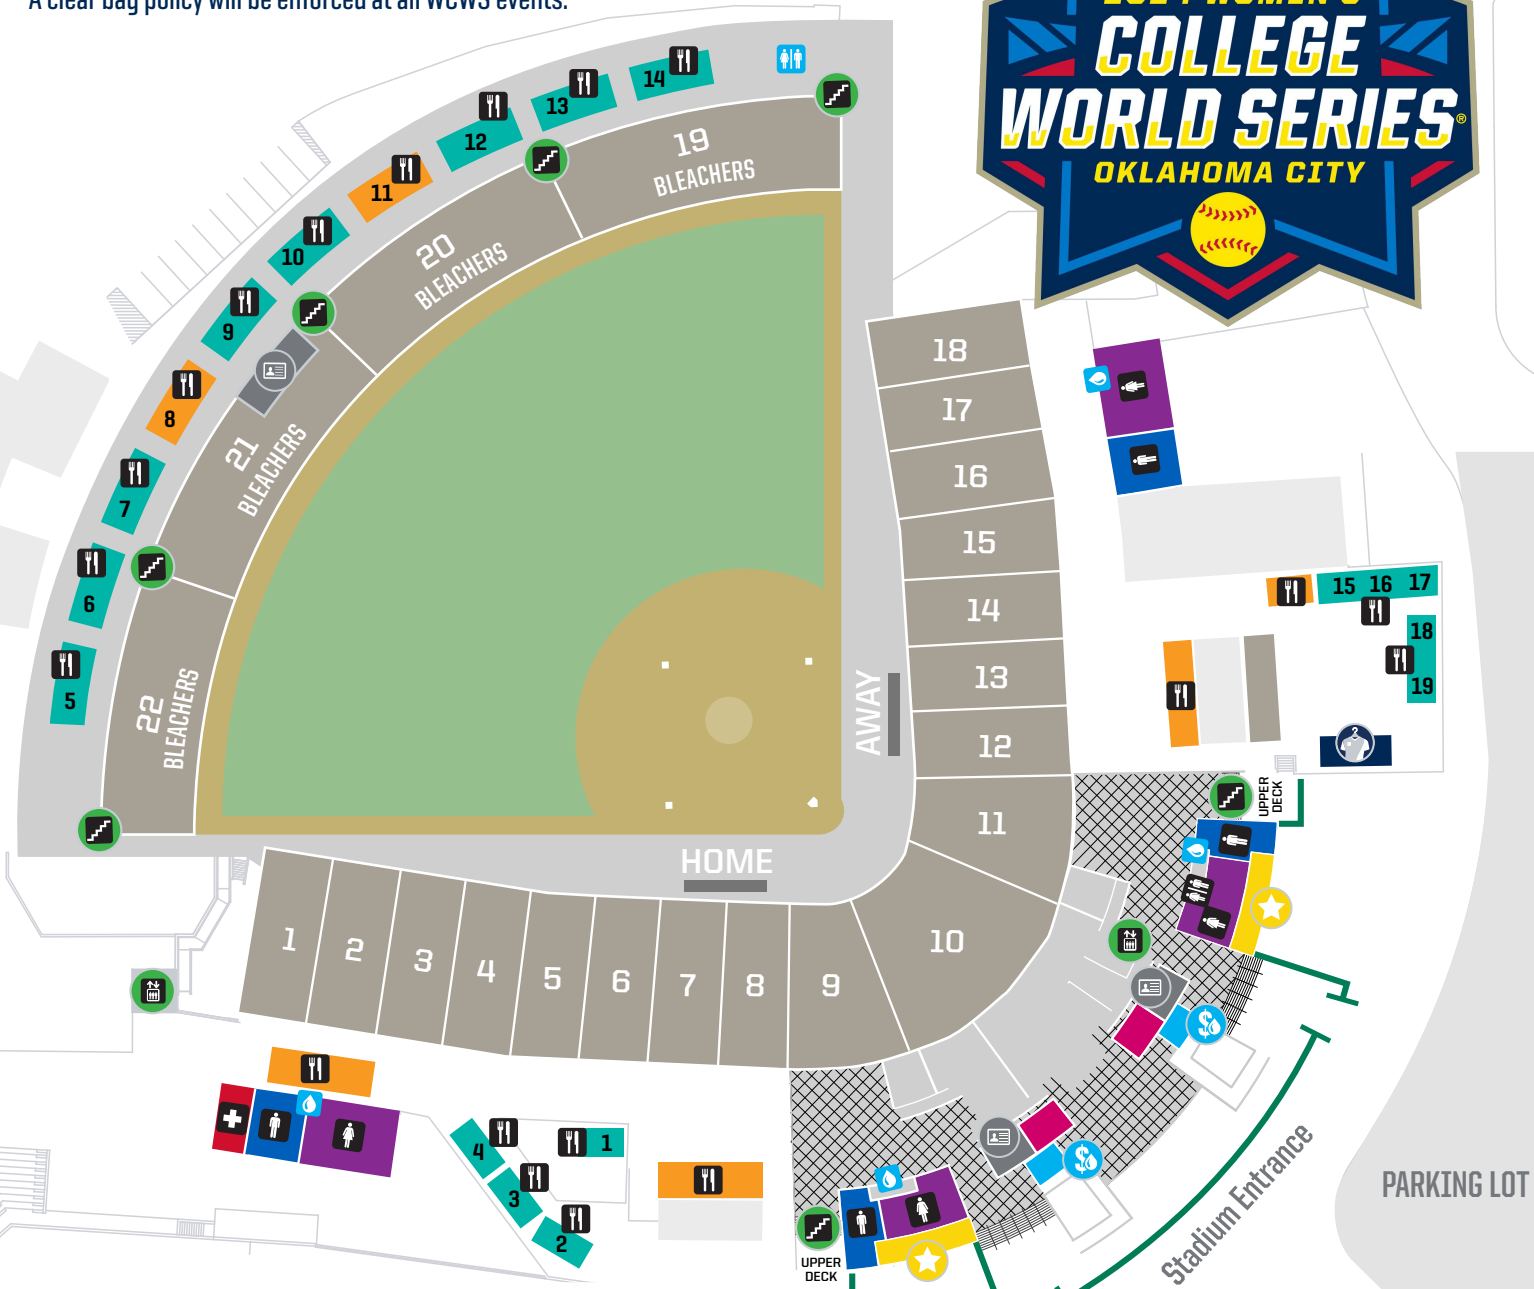

Official WCWS Stadium Map

NCAA.COM/WCWS #WCWS

A clear bag policy will be enforced at all WCWS events.

- Authentic Team Store
- Tickets
- Stadium Entrance
- Official Program Sales
- ID Station
- Water Sales
- Mens Restrooms
- Womens Restrooms
- Family Restrooms
- Portable Toilets
- First Aid
- Elevators
- Stairs
- Water Fountains

- DEVON PARK/ STADIUM CONCESSIONS**
- 8** Devon Park Concessions
Nachos, pretzels, chili cheese dogs, grilled chicken sandwich, candy, chips, popcorn
- 11** Beverage Tent
Water, beer, bottled soft drinks

- FOOD TRUCKS**
- 1** Kona Ice - Snow cones
- 2** Big O's - BBQ, Pulled Pork, Loaded Potatoes, Meal Platters
- 3** Funnel Cakes/Corn Dogs
- 4** Kettle Corn/Lemonade
- 5** Deli - Cold Sandwiches, Root Beer Floats
- 6** Kona Ice - Snow cones
- 7** Boka Bowls - Acai bowls
- 9** Shuckin Bill's Corn - Corn Husk
- 10** The Tea - Cold Iced Tea - various flavors
- 12** Pizza Hut - Individual Pizzas
- 13** Roadhouse - Fried Pickles, Mac and Cheese, Hot Links, Loaded Nachos
- 14** Guilty Pleasure - Bratwurst, Jalapeno Cheese Sausage, Chicken Caesar Salad, Spiral Spuds
- 15** Totally Nuts - Roasted Nuts
- 16** AJ Treats - Beef Jerky
- 17** Pizza Hut - Individual Pizzas
- 18** Dippin' Dots - Ice Cream
- 19** The Tea - Cold Iced Tea - various flavors

FAN FEST
WOMEN'S COLLEGE WORLD SERIES
ON LOCATION

FAN EXPERIENCE
ON LOCATION

PARKING LOT