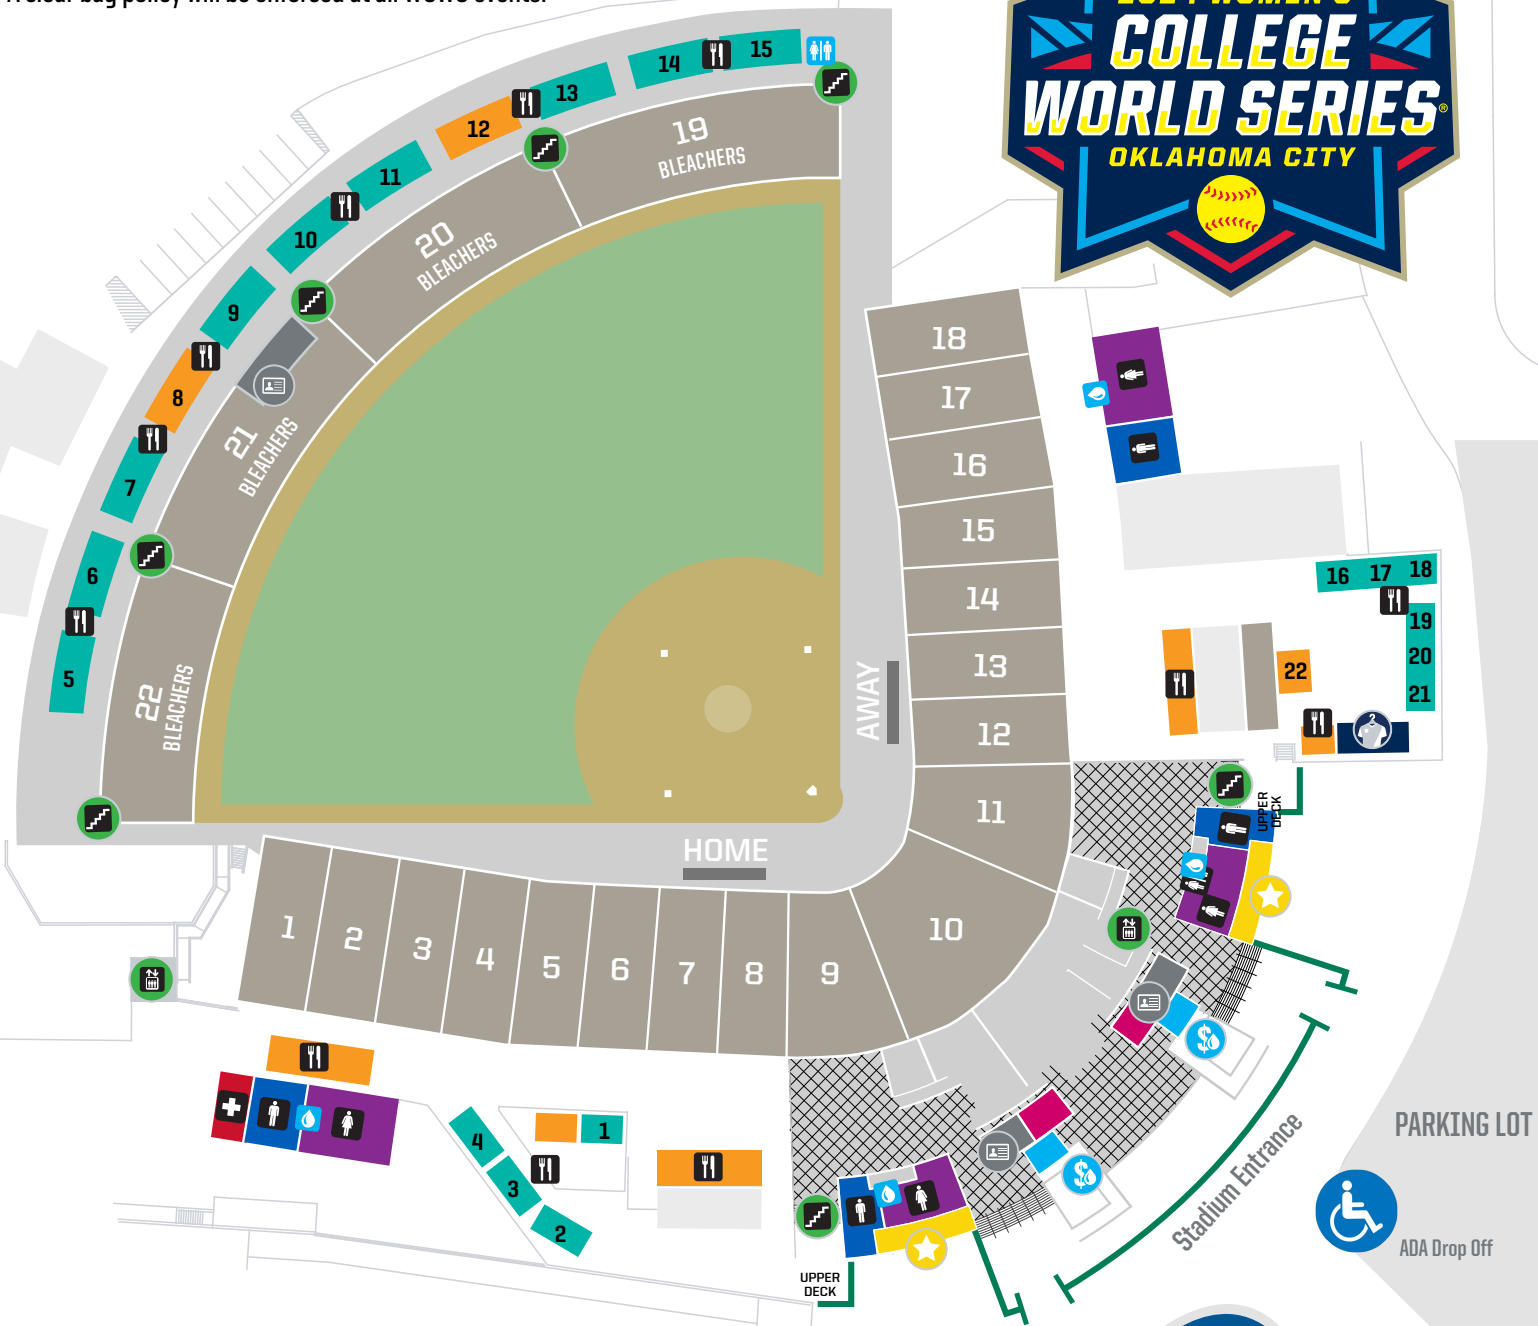

Official WCWS Stadium Map

NCAA.COM/WCWS #WCWS

A clear bag policy will be enforced at all WCWS events.

- Authentic Team Store
- Tickets
- Mens Restrooms
- Womens Restrooms
- Family Restrooms
- Portable Toilets
- Official Program Sales
- ID Station
- Water Sales
- First Aid
- Elevators
- Stairs
- Water Fountains
- Stadium Entrance

DEVON PARK CONCESSIONS

- 8** Devon Park Concessions
Nachos, Pretzels, Chili Cheese Dogs, Grilled Chicken Sandwich, Candy, Chips, Popcorn
- 12 & 22**
Beverage Tent
Water, Beer, Bottled Soft Drinks

FOOD TRUCKS

- 1** Kona Ice - Snow Cones
- 2** Big O's - BBQ, Pulled Pork, Loaded Potatoes, Meal Platters
- 3** Funnel Cakes/Corn Dogs
- 4** Kettle Corn/Lemonade
- 5** Deli - Cold Sandwiches, Root Beer Floats
- 6** Kona Ice - Snow Cones
- 7** Boka Bowls - Acai Bowls
- 9** Shuckin Bill's Corn - Corn Husk
- 10** Psycho Taco
- 11** The Tea - Cold Iced Tea - various flavors
- 13** Pizza Hut - Individual Pizzas
- 14** Wondervan Pop
- 14** Roadhouse - Fried Pickles, Mac & Cheese, Hot Links, Loaded Nachos
- 15** Guilty Pleasure - Bratwurst, Jalapeno Cheese Sausage, Chicken Caesar Salad, Spiral Spuds
- 16** Totally Nuts - Roasted Nuts
- 17** AJ Treats - Beef Jerky
- 18** Maui Wowi - Smoothies
- 19** Pizza Hut - Individual Pizzas
- 20** Dippin' Dots - Ice Cream
- 21** The Tea

PARKING LOT

Shuttle Bus Pick Up/Drop Off