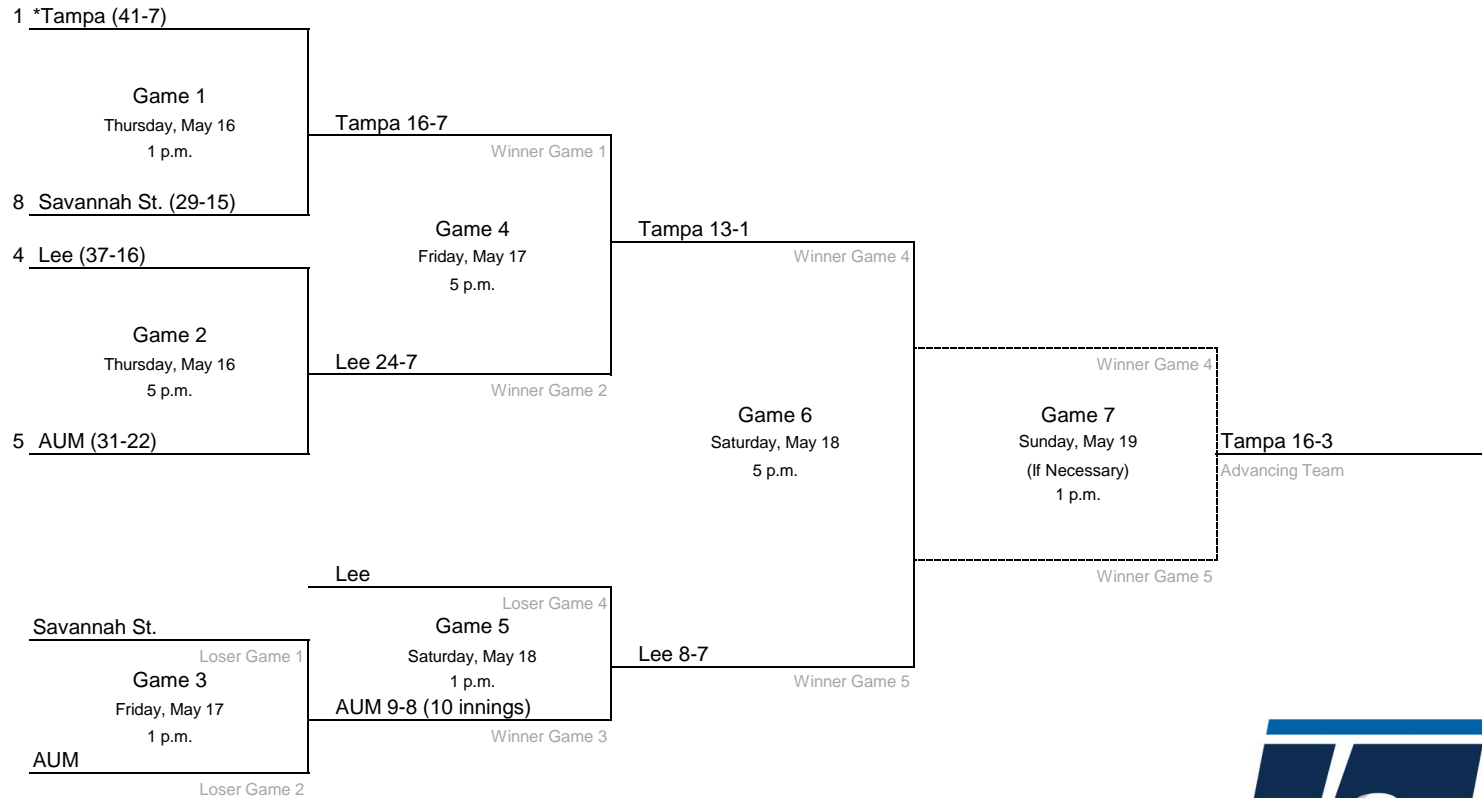

Loser Game 1

Game 3
Saturday, May 18
Noon
(Bloomington, IN)

Game 5
Sunday, May 19
11 a.m.

UIndy 10-4

Winner Game 5

Grand Valley St.

Loser Game 2

UIndy 8-5

Winner Game 3

*Denotes host institution
All times are Eastern.

© 2024 National Collegiate Athletic Association. No commercial use without the NCAA's written permission.

2024 NCAA Division II Baseball Championship

South Regional #1- University of Tampa

*Denotes host institution
All times are Eastern.

© 2024 National Collegiate Athletic Association. No commercial use without the NCAA's written permission.

2024 NCAA Division II Baseball Championship