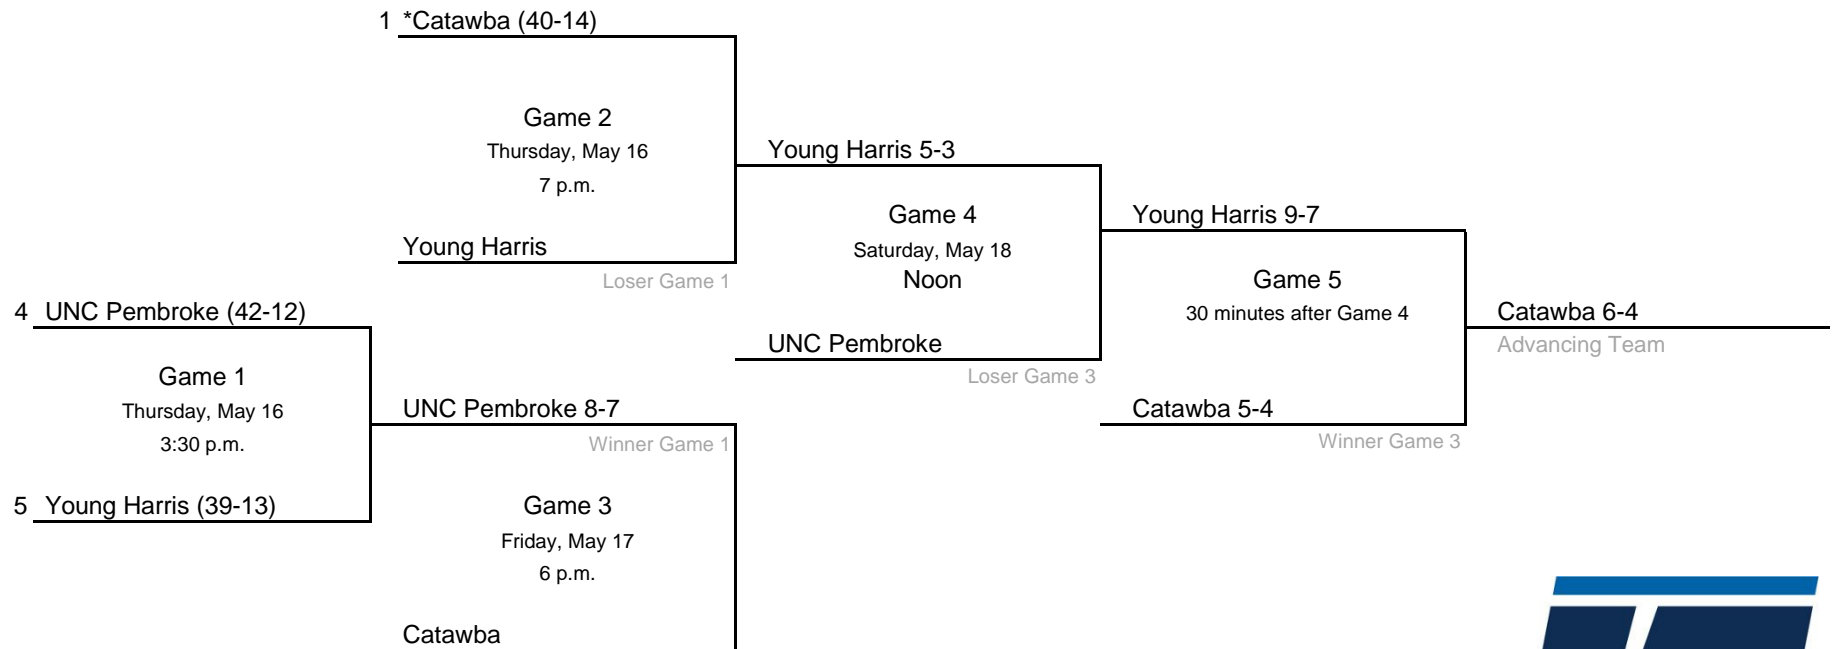

2024 NCAA Division II Baseball Championship

Southeast Regional #1- Catawba College

All times are Eastern.
Information subject to change.