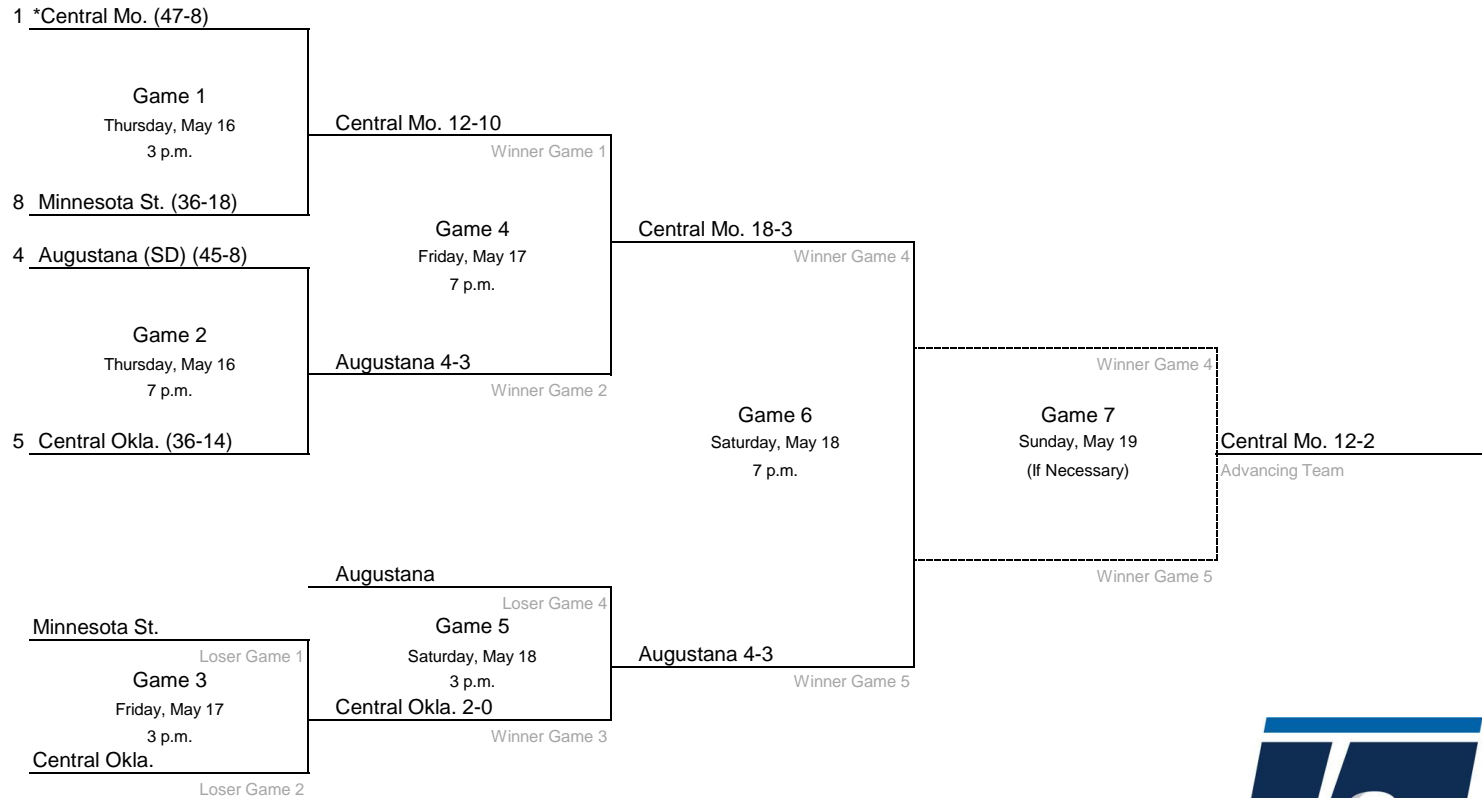

2024 NCAA Division II Baseball Championship

Atlantic Regional #1- West Chester Univeristy

All times are Eastern.
Information subject to change.

2024 NCAA Division II Baseball Championship

Atlantic Regional #2- East Stroudsburg University

*Denotes host institution
All times are Eastern.

© 2024 National Collegiate Athletic Association. No commercial use without the NCAA's written permission.

2024 NCAA Division II Baseball Championship

Central Regional #1- University of Central Missouri

*Denotes host institution
All times are Eastern.

© 2024 National Collegiate Athletic Association. No commercial use without the NCAA's written permission.

2024 NCAA Division II Baseball Championship

Central Regional #2- Missouri Southern State University

South Regional #1- University of Tampa

*Denotes host institution
All times are Eastern.

© 2024 National Collegiate Athletic Association. No commercial use without the NCAA's written permission.

2024 NCAA Division II Baseball Championship