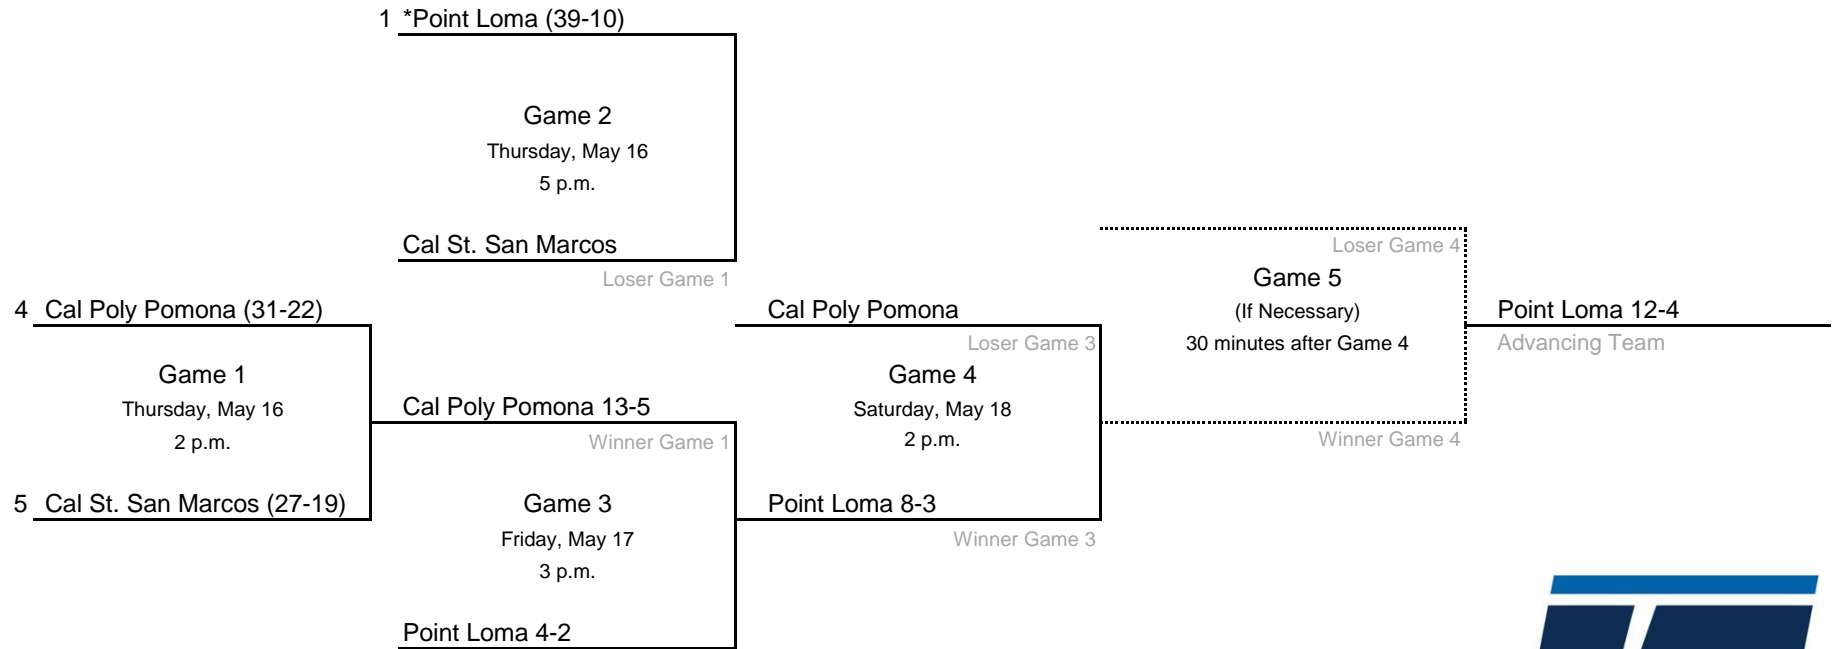

2024 NCAA Division II Baseball Championship

West Regional #1- Point Loma Nazarene University

All times are Eastern.
Information subject to change.