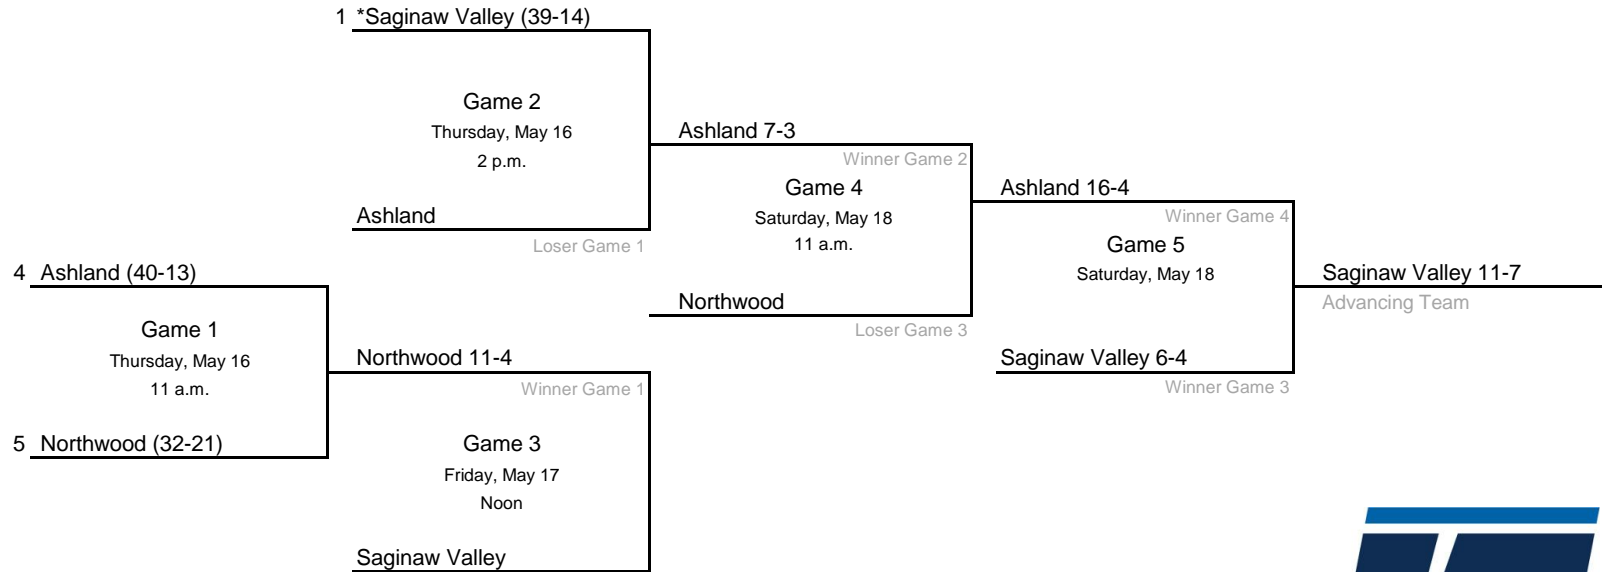

*Denotes host institution
All times are Eastern.

© 2024 National Collegiate Athletic Association. No commercial use without the NCAA's written permission.

2024 NCAA Division II Baseball Championship

East Regional #1- Southern New Hampshire University

All times are Eastern.
Information subject to change.

2024 NCAA Division II Baseball Championship

East Regional #2- Molloy University

*Denotes host institution
All times are Eastern.

© 2024 National Collegiate Athletic Association. No commercial use without the NCAA's written permission.

2024 NCAA Division II Baseball Championship

Midwest Regional #1- Saginaw Valley State University

All times are Eastern.
Information subject to change.

2024 NCAA Division II Baseball Championship

Midwest Regional #2- University of Indianapolis