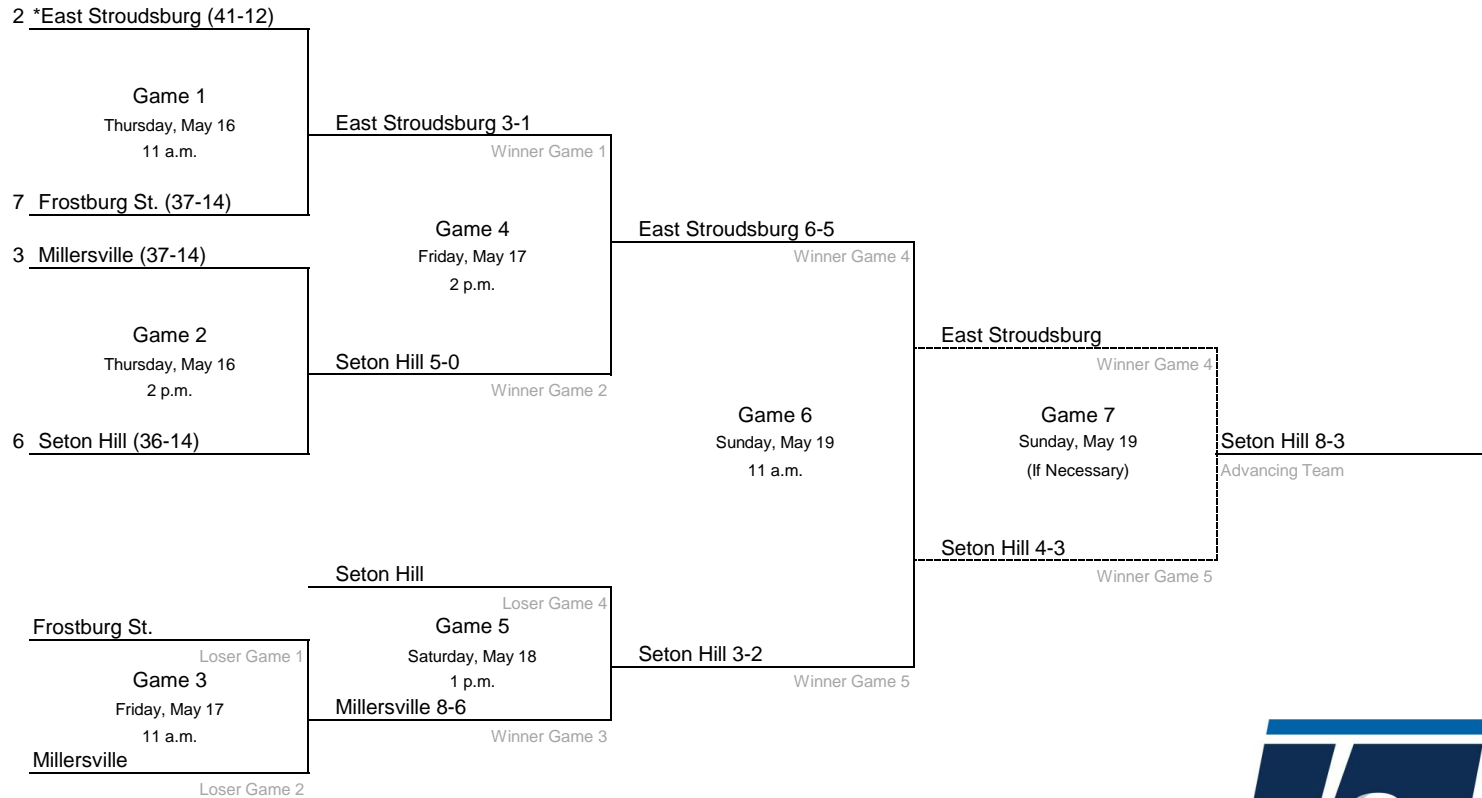

2024 NCAA Division II Baseball Championship

Atlantic Regional #1- West Chester Univeristy

All times are Eastern.
Information subject to change.

2024 NCAA Division II Baseball Championship

Atlantic Regional #2- East Stroudsburg University

*Denotes host institution
All times are Eastern.

© 2024 National Collegiate Athletic Association. No commercial use without the NCAA's written permission.

2024 NCAA Division II Baseball Championship

Central Regional #1- University of Central Missouri

*Denotes host institution
All times are Eastern.

© 2024 National Collegiate Athletic Association. No commercial use without the NCAA's written permission.

2024 NCAA Division II Baseball Championship

Central Regional #2- Missouri Southern State University

South Regional #1- University of Tampa

*Denotes host institution
All times are Eastern.

© 2024 National Collegiate Athletic Association. No commercial use without the NCAA's written permission.

2024 NCAA Division II Baseball Championship