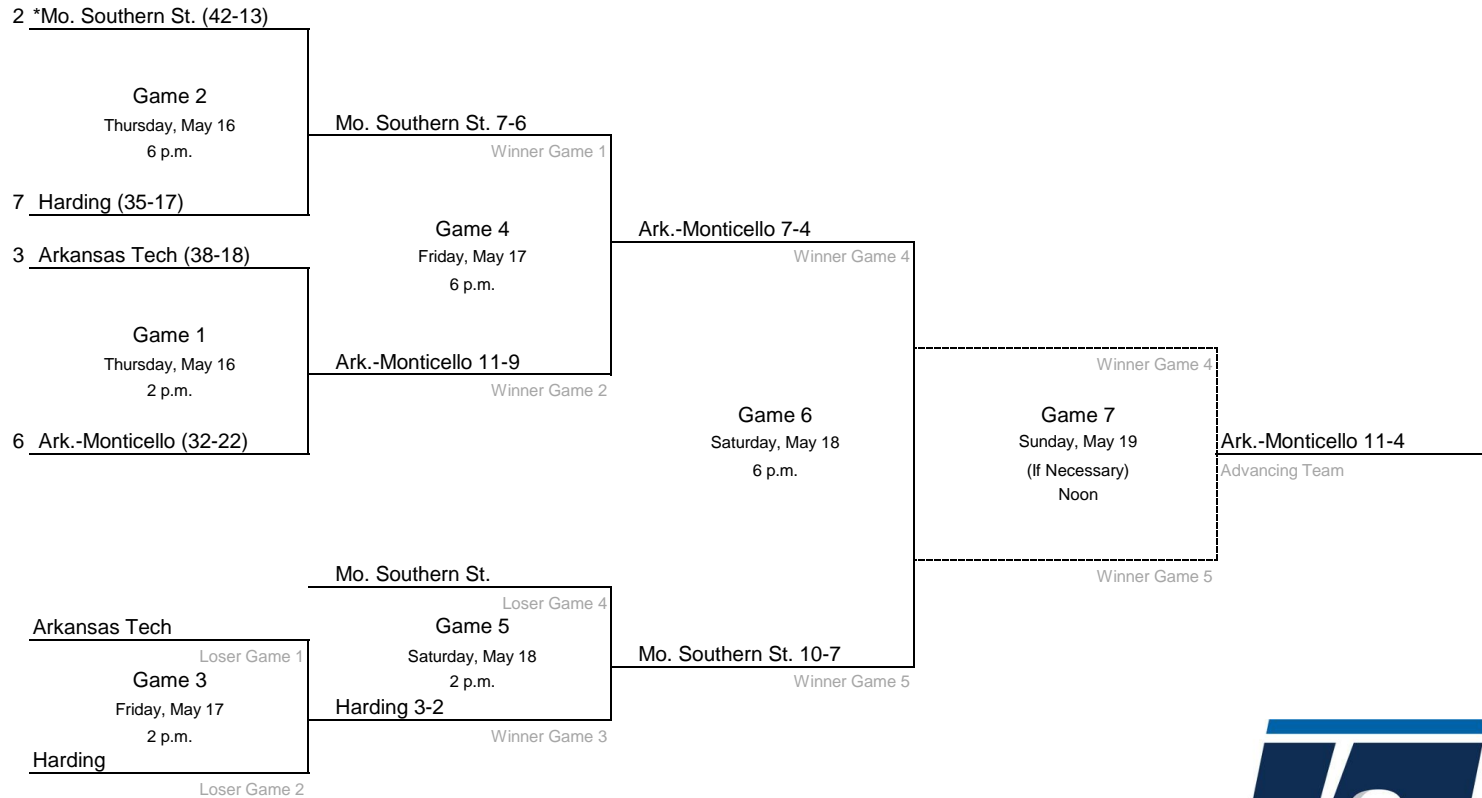

2024 NCAA Division II Baseball Championship

Atlantic Regional #1- West Chester Univeristy

All times are Eastern.
Information subject to change.

2024 NCAA Division II Baseball Championship

Atlantic Regional #2- East Stroudsburg University

*Denotes host institution
All times are Eastern.

© 2024 National Collegiate Athletic Association. No commercial use without the NCAA's written permission.

2024 NCAA Division II Baseball Championship

Central Regional #2- Missouri Southern State University

*Denotes host institution
All times are Eastern.

© 2024 National Collegiate Athletic Association. No commercial use without the NCAA's written permission.

2024 NCAA Division II Baseball Championship

East Regional #1- Southern New Hampshire University

2024 NCAA Division II Baseball Championship

Midwest Regional #1- Saginaw Valley State University

All times are Eastern.
Information subject to change.

2024 NCAA Division II Baseball Championship

Midwest Regional #2- University of Indianapolis