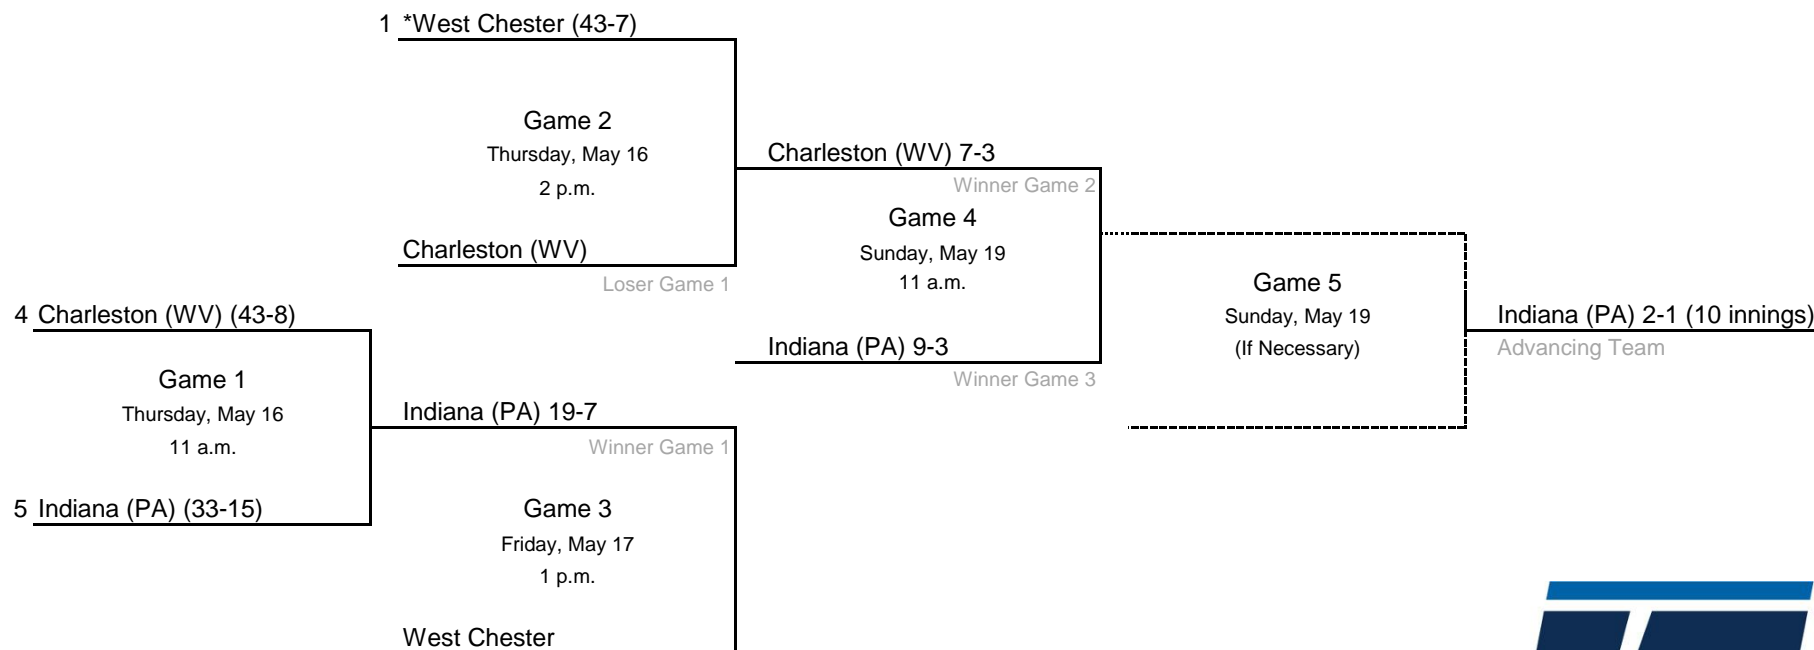

2024 NCAA Division II Baseball Championship

Atlantic Regional #1- West Chester Univeristy

All times are Eastern.
Information subject to change.

2024 NCAA Division II Baseball Championship

Atlantic Regional #2- East Stroudsburg University

*Denotes host institution
All times are Eastern.

© 2024 National Collegiate Athletic Association. No commercial use without the NCAA's written permission.

2024 NCAA Division II Baseball Championship

Central Regional #1- University of Central Missouri

*Denotes host institution
All times are Eastern.

© 2024 National Collegiate Athletic Association. No commercial use without the NCAA's written permission.

2024 NCAA Division II Baseball Championship

Central Regional #2- Missouri Southern State University

*Denotes host institution
All times are Eastern.

© 2024 National Collegiate Athletic Association. No commercial use without the NCAA's written permission.

2024 NCAA Division II Baseball Championship

East Regional #1- Southern New Hampshire University