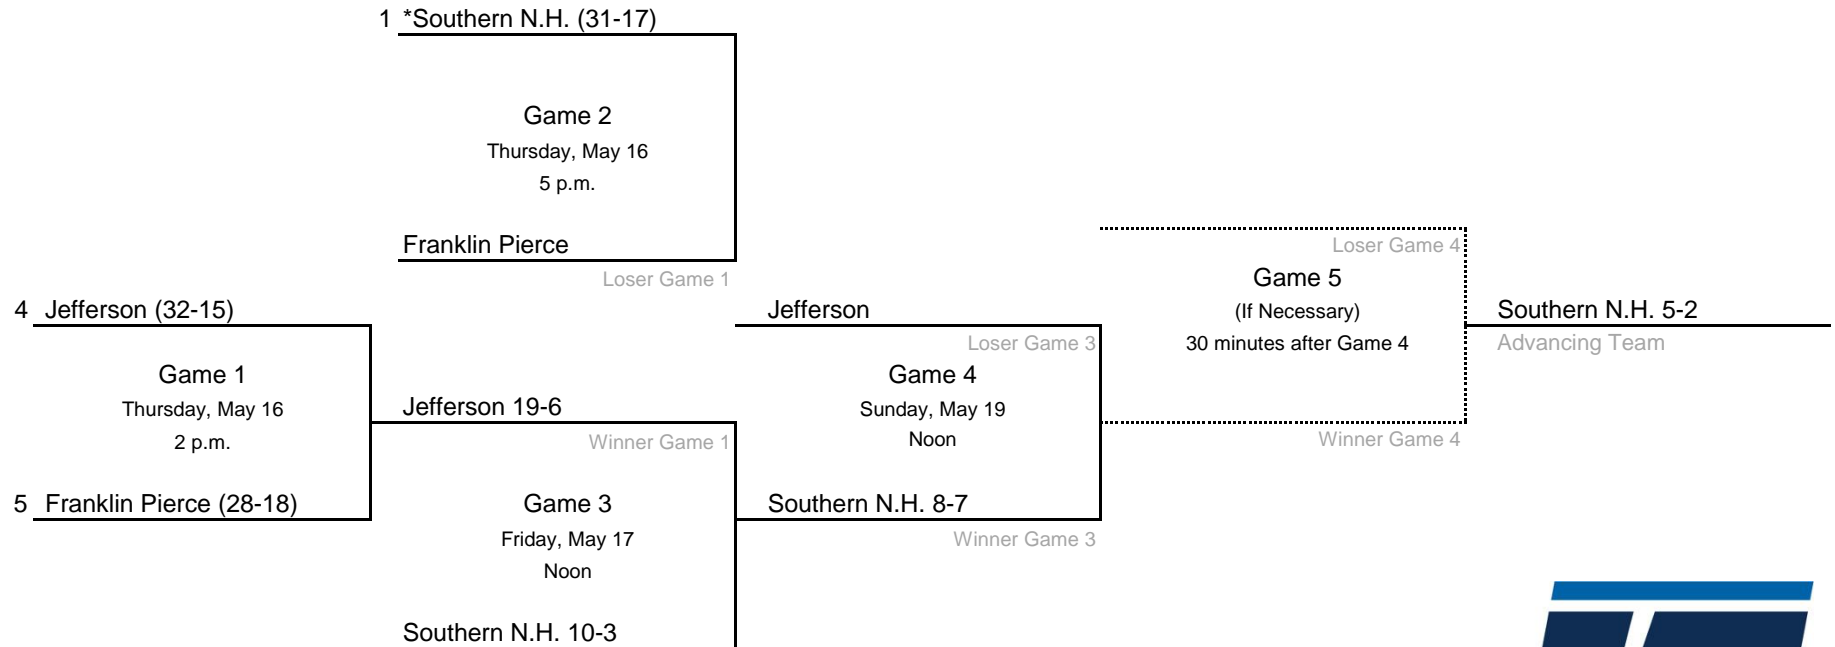

*Denotes host institution
All times are Eastern.

© 2024 National Collegiate Athletic Association. No commercial use without the NCAA's written permission.

2024 NCAA Division II Baseball Championship

East Regional #1- Southern New Hampshire University