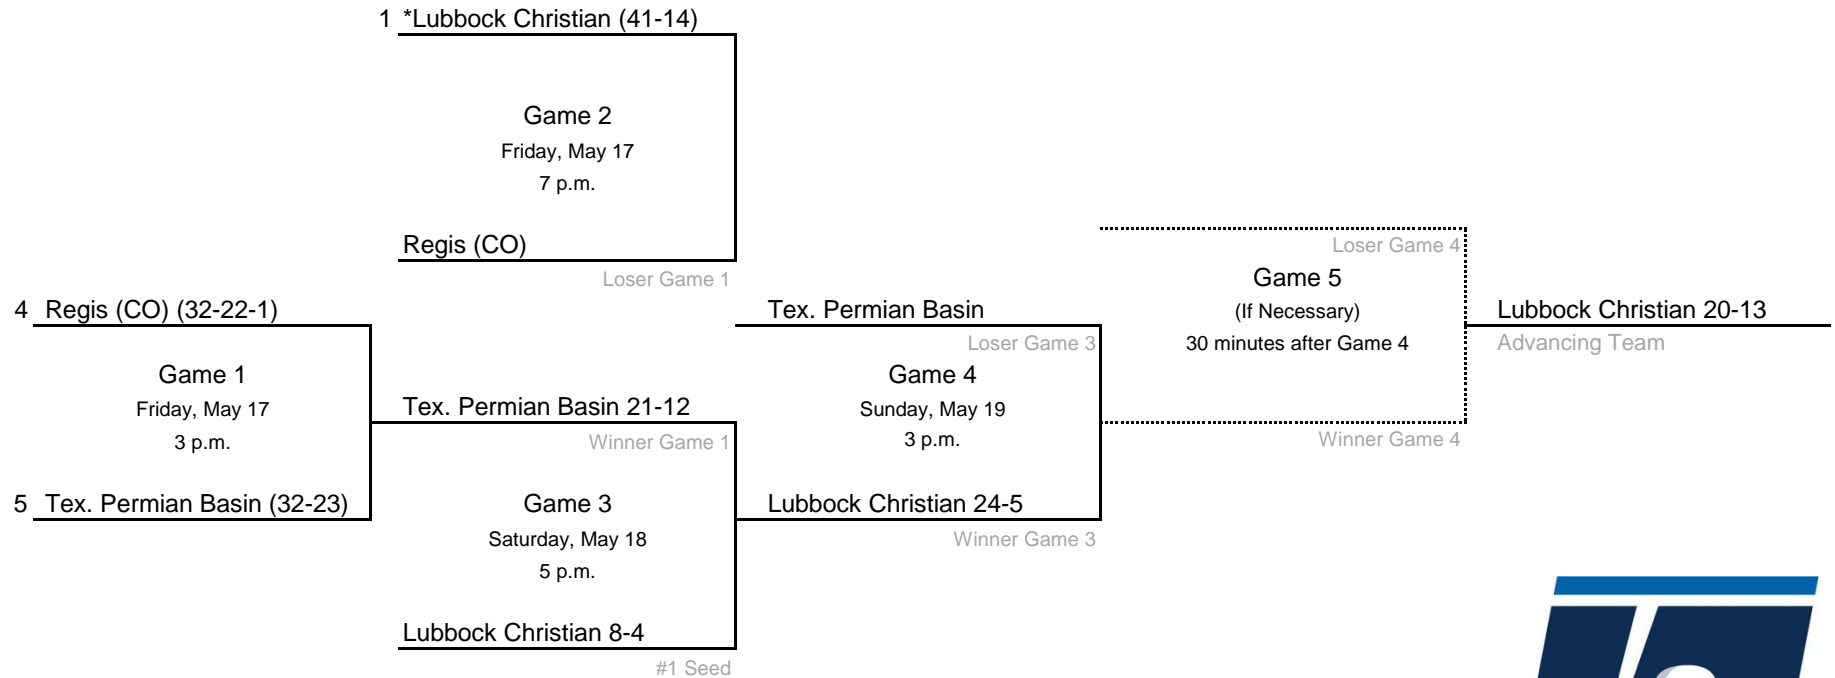

Mount Olive 3-2

Winner Game 5

*Denotes host institution
All times are Eastern.

© 2024 National Collegiate Athletic Association. No commercial use without the NCAA's written permission.

2024 NCAA Division II Baseball Championship

South Central Regional #1- Lubbock Christian University

All times are Eastern.
Information subject to change.

2024 NCAA Division II Baseball Championship

South Central Regional #2- Colorado Mesa University