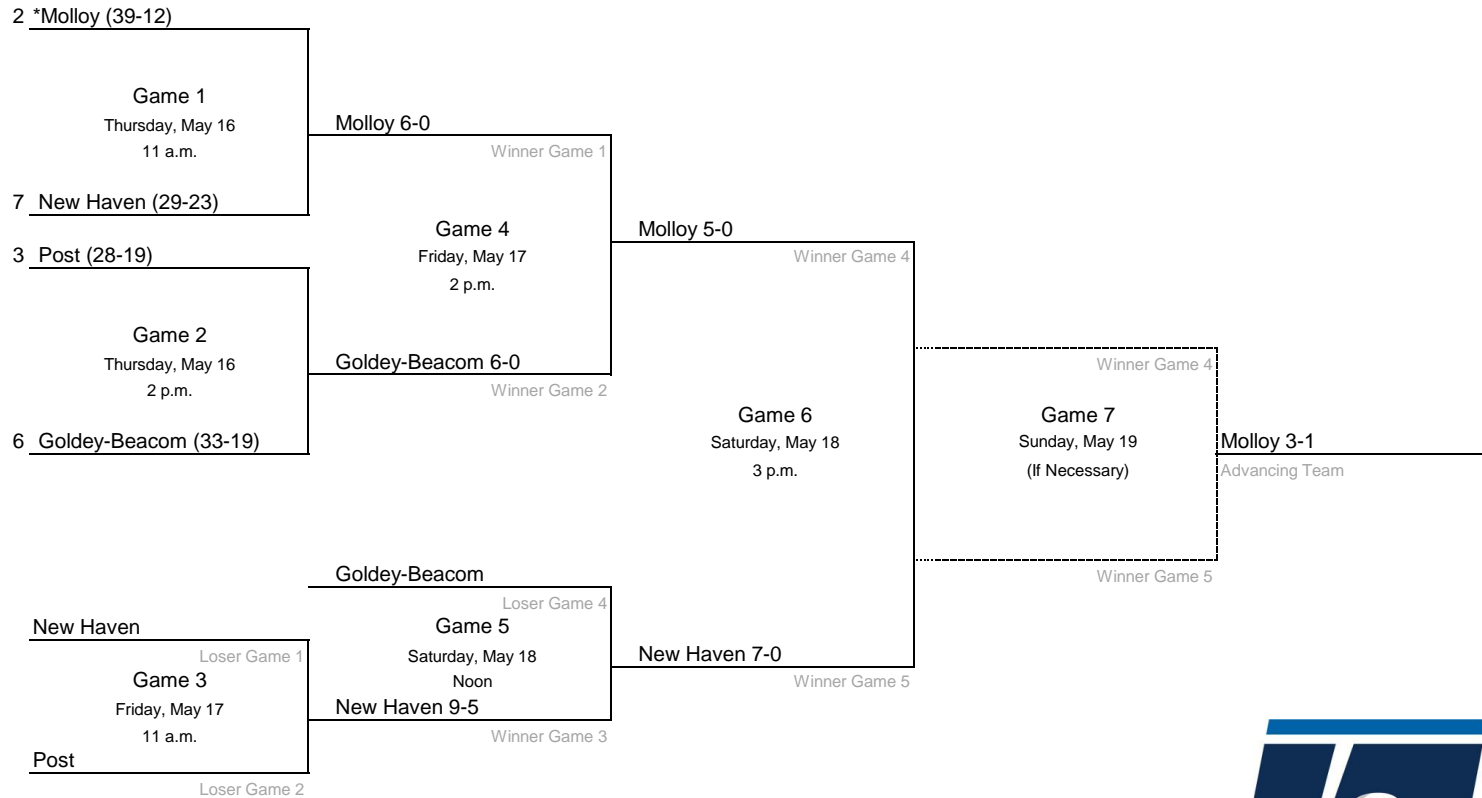

*Denotes host institution
All times are Eastern.

© 2024 National Collegiate Athletic Association. No commercial use without the NCAA's written permission.

2024 NCAA Division II Baseball Championship

Central Regional #2- Missouri Southern State University

*Denotes host institution
All times are Eastern.

© 2024 National Collegiate Athletic Association. No commercial use without the NCAA's written permission.

2024 NCAA Division II Baseball Championship

East Regional #1- Southern New Hampshire University

All times are Eastern.
Information subject to change.

2024 NCAA Division II Baseball Championship

East Regional #2- Molloy University

*Denotes host institution
All times are Eastern.

© 2024 National Collegiate Athletic Association. No commercial use without the NCAA's written permission.

2024 NCAA Division II Baseball Championship

Midwest Regional #1- Saginaw Valley State University

All times are Eastern.
Information subject to change.

2024 NCAA Division II Baseball Championship

Midwest Regional #2- University of Indianapolis