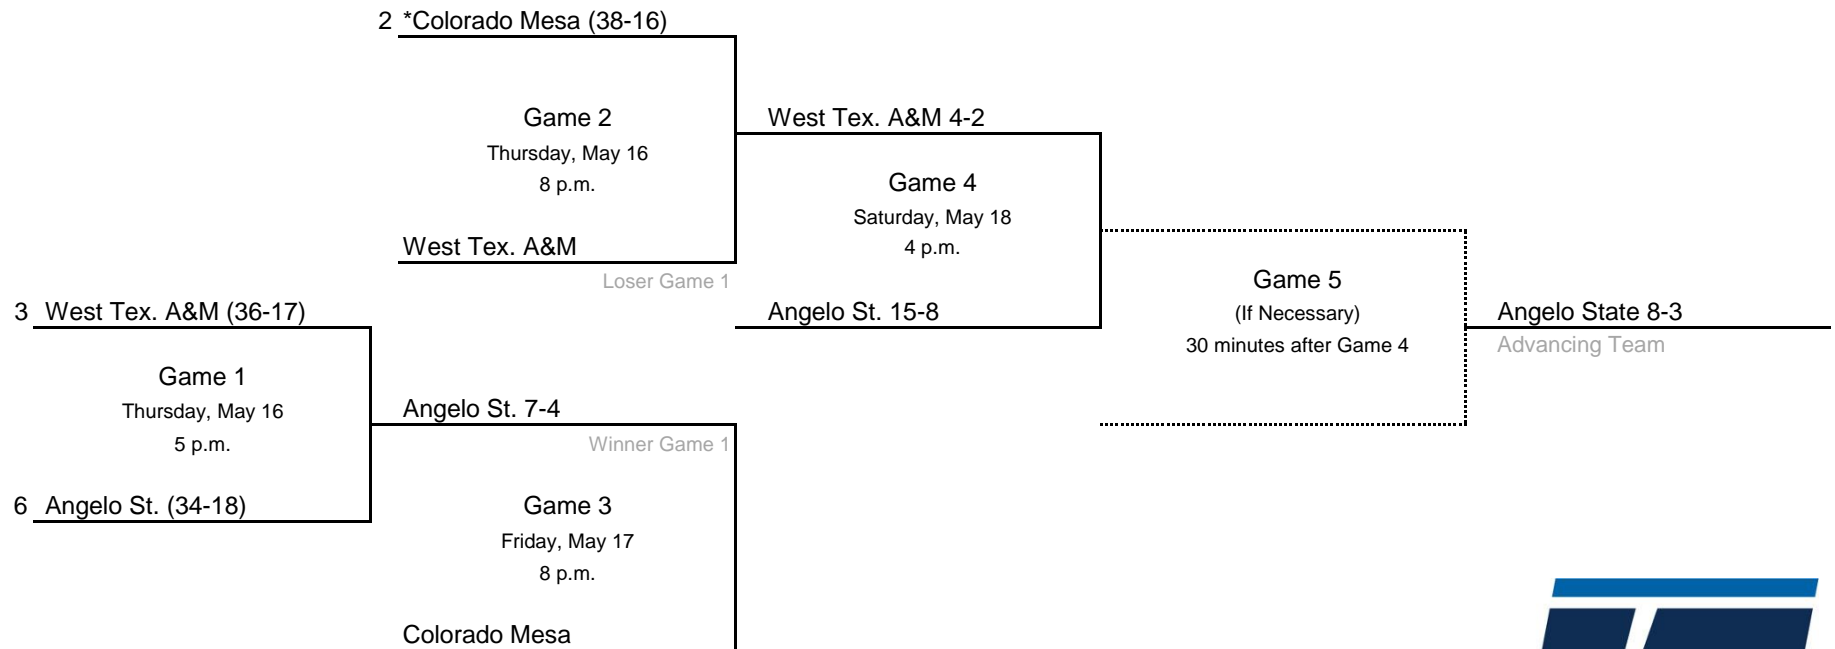

Mount Olive 3-2

Winner Game 5

*Denotes host institution
All times are Eastern.

© 2024 National Collegiate Athletic Association. No commercial use without the NCAA's written permission.

2024 NCAA Division II Baseball Championship

South Central Regional #1- Lubbock Christian University

All times are Eastern.
Information subject to change.

2024 NCAA Division II Baseball Championship

South Central Regional #2- Colorado Mesa University

All times are Eastern.
Information subject to change.

2024 NCAA Division II Baseball Championship

West Regional #2- California State University, Monterey Bay

All times are Eastern.
Information subject to change.