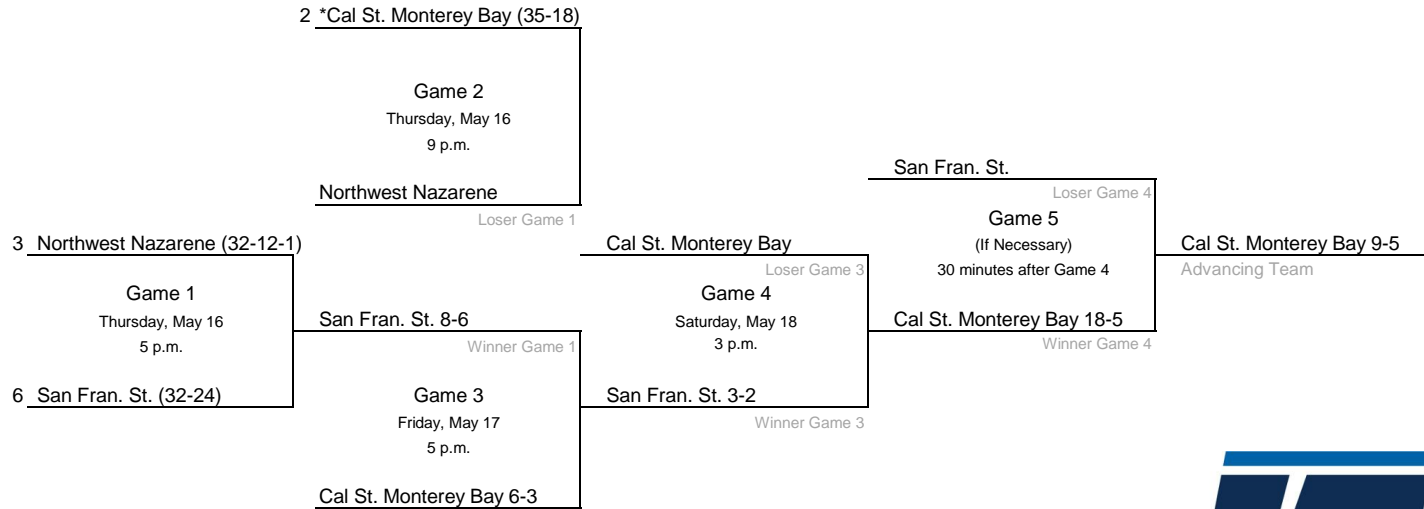

South Central Regional #1- Lubbock Christian University

All times are Eastern.
Information subject to change.

2024 NCAA Division II Baseball Championship

South Central Regional #2- Colorado Mesa University

All times are Eastern.
Information subject to change.

2024 NCAA Division II Baseball Championship

West Regional #2- California State University, Monterey Bay

All times are Eastern.
Information subject to change.

2024 NCAA Division II Baseball Championship

West Regional #1- Point Loma Nazarene University

All times are Eastern.
Information subject to change.