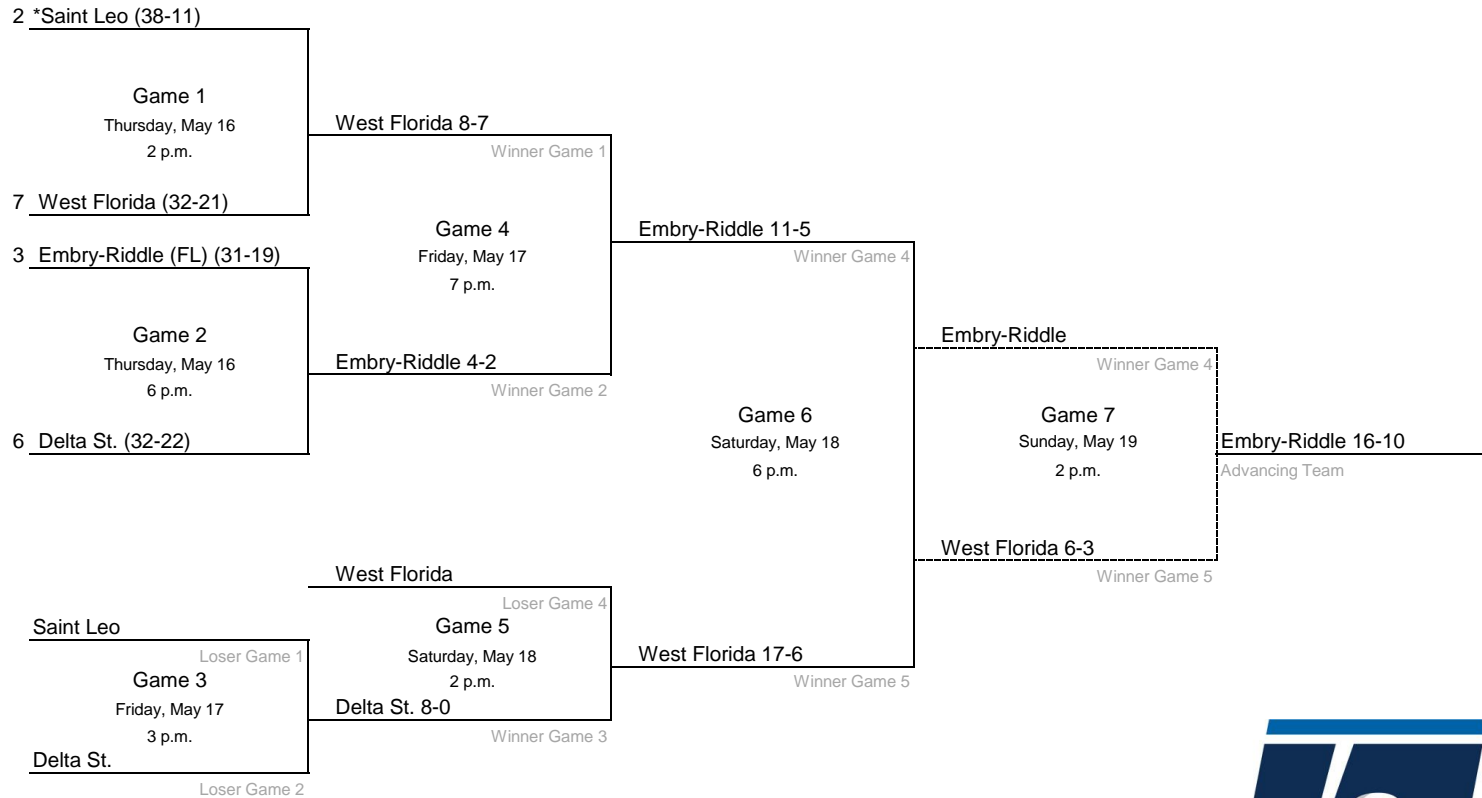

Winner Game 3

*Denotes host institution
All times are Eastern.

© 2024 National Collegiate Athletic Association. No commercial use without the NCAA's written permission.

2024 NCAA Division II Baseball Championship

South Regional #1- University of Tampa

*Denotes host institution
All times are Eastern.

© 2024 National Collegiate Athletic Association. No commercial use without the NCAA's written permission.

2024 NCAA Division II Baseball Championship

South Regional #2- Saint Leo University

*Denotes host institution
All times are Eastern.

© 2024 National Collegiate Athletic Association. No commercial use without the NCAA's written permission.

2024 NCAA Division II Baseball Championship