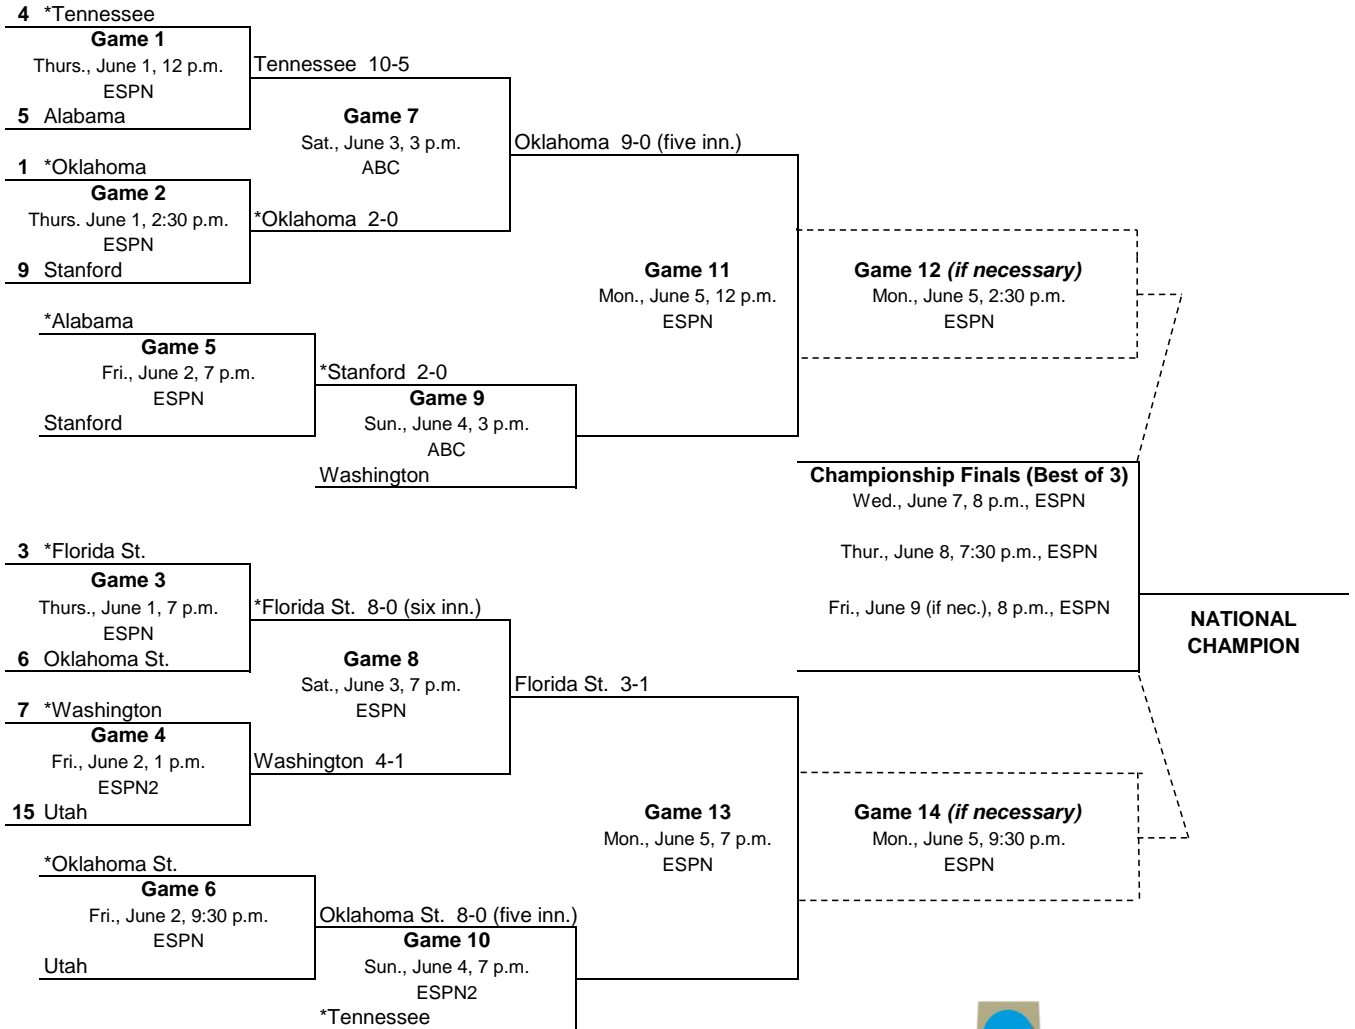

2023 NCAA Women's College World Series

OGE Energy Field at the USA Softball Hall of Fame Complex | Oklahoma City
June 1 - 8/9

All times Eastern and subject to change. *Home Team

Bracket Notes:

1. If the winner of Game 9 defeats the winner of Game 7, then Game 12 is necessary.
2. If the winner of Game 10 defeats the winner of Game 8, then Game 14 is necessary.

Watch the championship on these networks or via the Women's College World Series app.