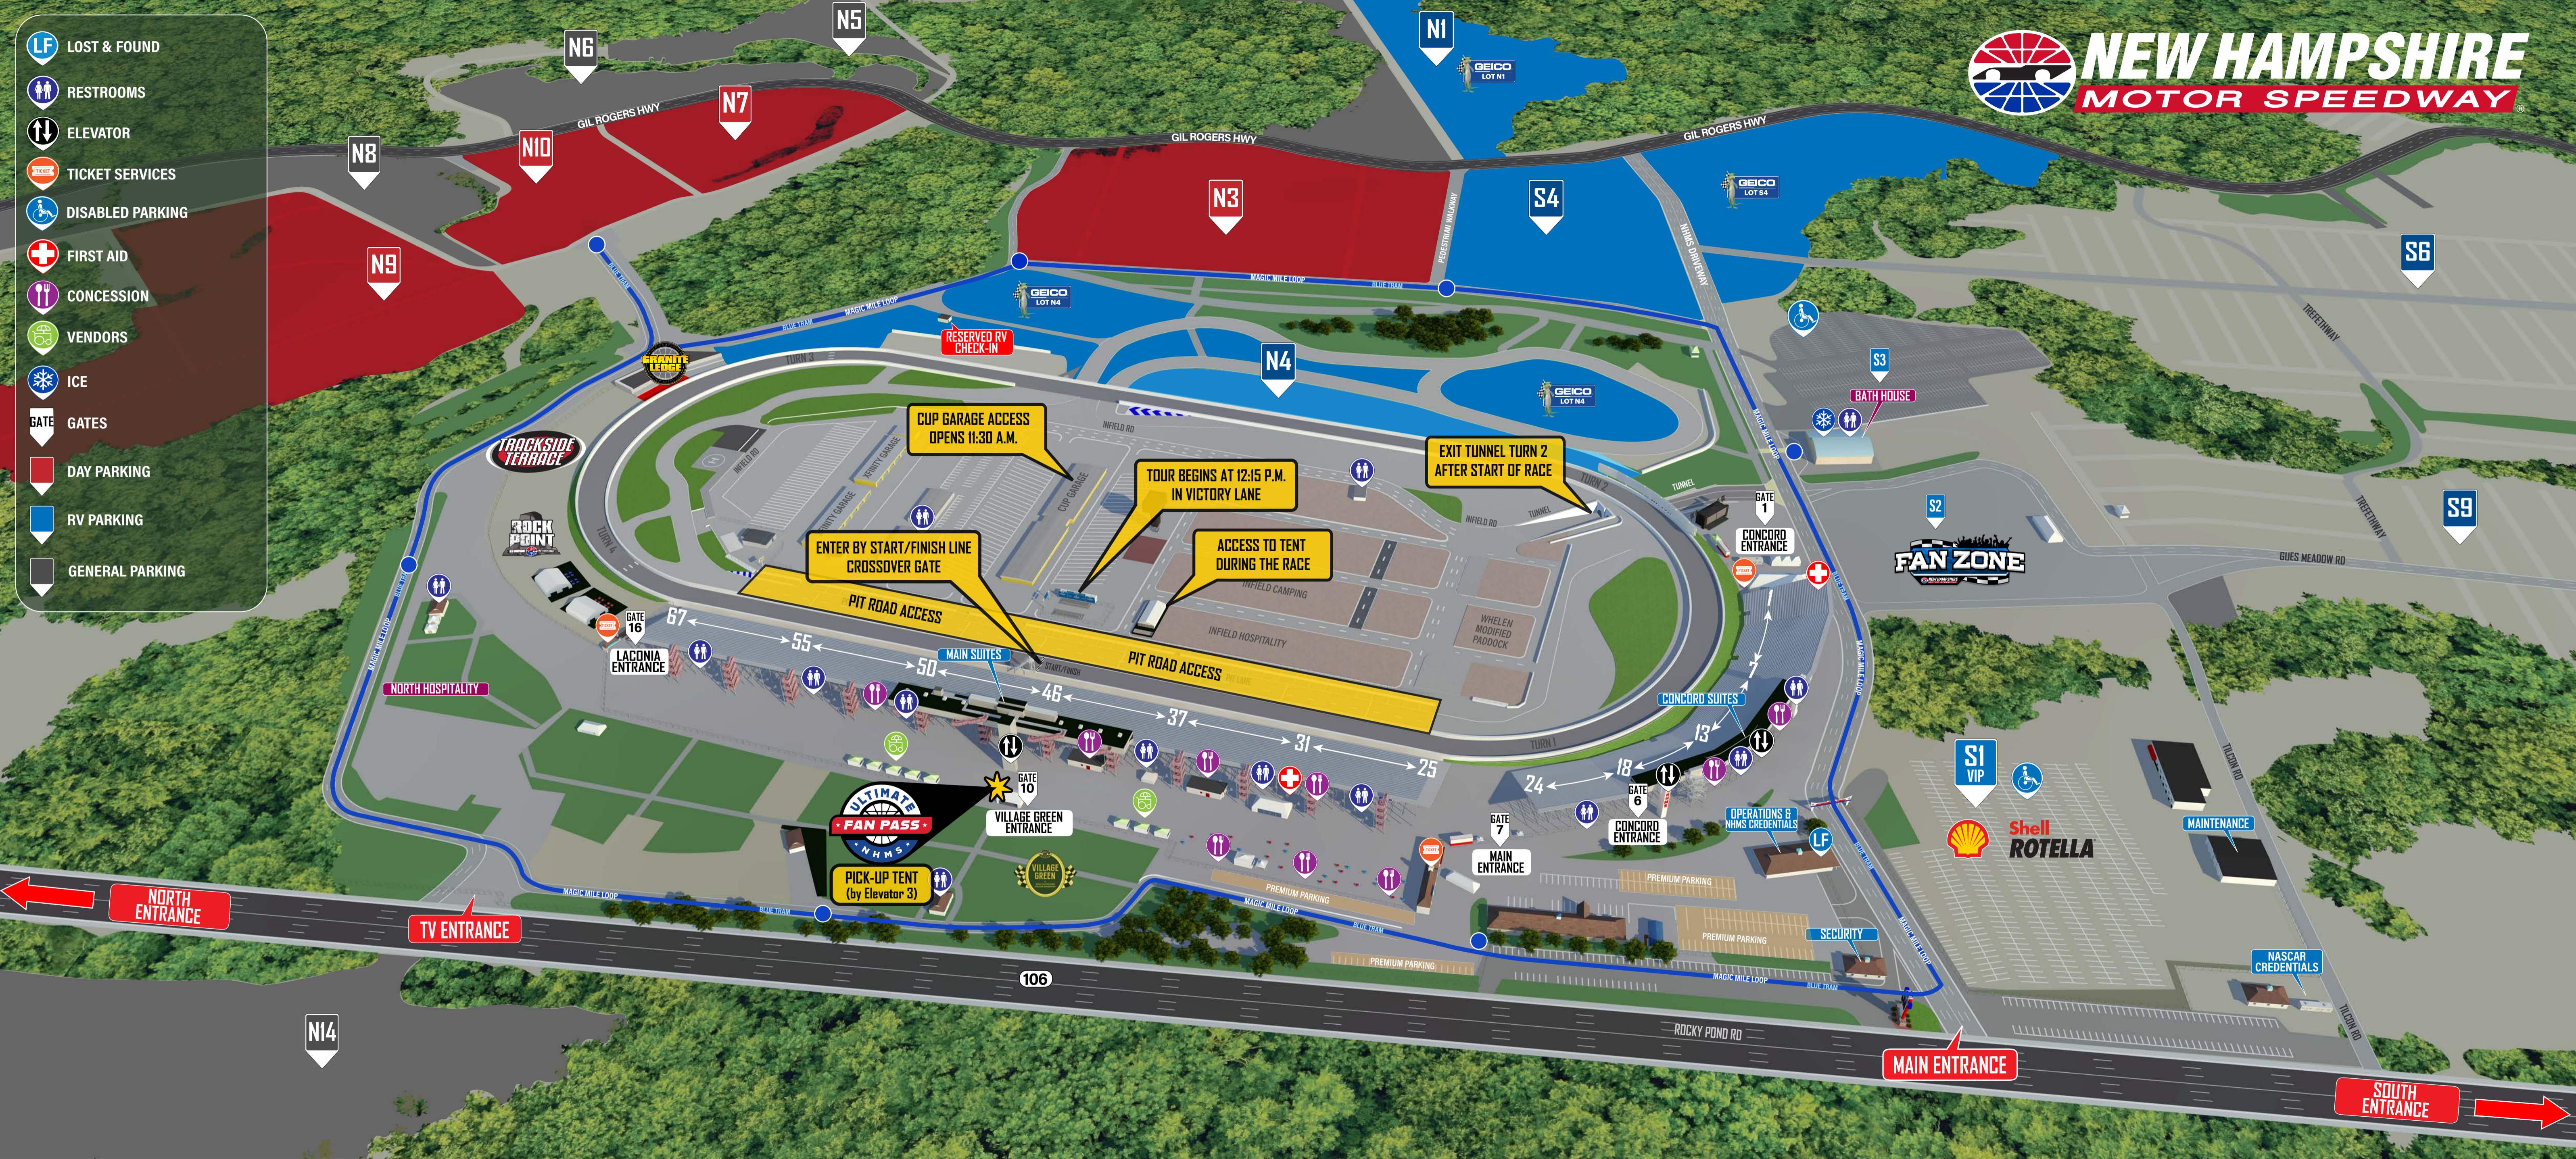

-  LOST & FOUND
-  RESTROOMS
-  ELEVATOR
-  TICKET SERVICES
-  DISABLED PARKING
-  FIRST AID
-  CONCESSION
-  VENDORS
-  ICE
-  GATES
-  DAY PARKING
-  RV PARKING
-  GENERAL PARKING

CUP GARAGE ACCESS OPENS 11:30 A.M.

TOUR BEGINS AT 12:15 P.M. IN VICTORY LANE

EXIT TUNNEL TURN 2 AFTER START OF RACE

ENTER BY START/FINISH LINE CROSSOVER GATE

ACCESS TO TENT DURING THE RACE

PIT ROAD ACCESS

PIT ROAD ACCESS

ULTIMATE FAN PASS NHMS

PICK-UP TENT (by Elevator 3)

MAIN ENTRANCE

SOUTH ENTRANCE