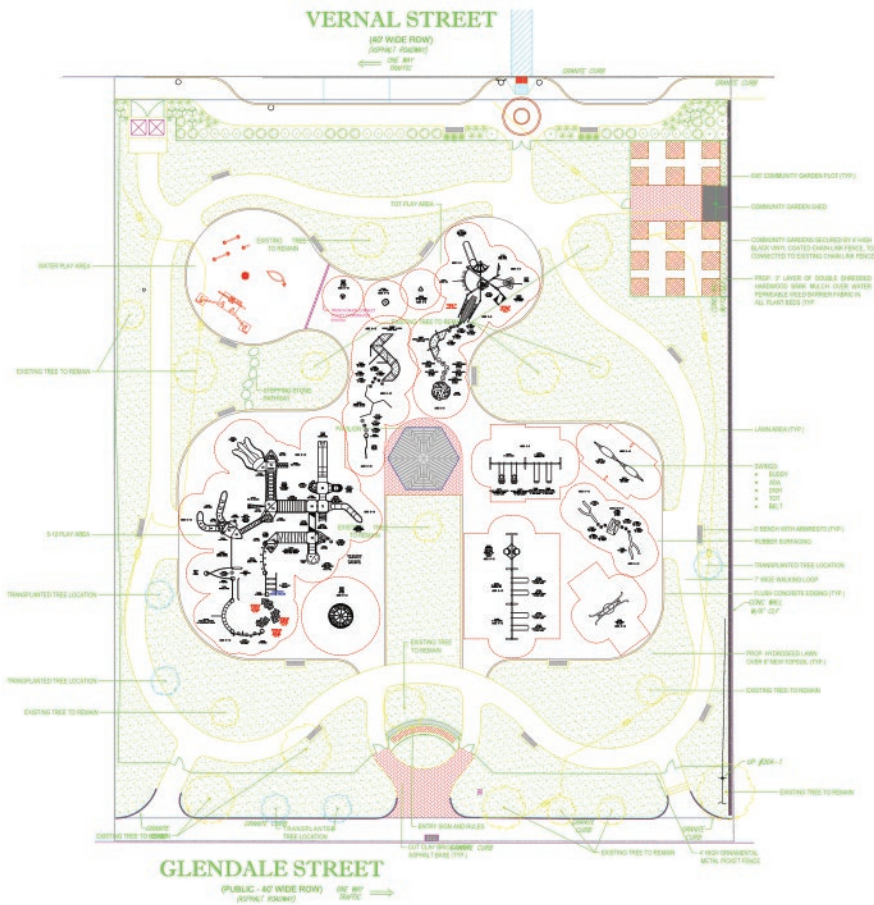

Our service adds to your success.

Complementing our wide array of offerings are the services you need to ensure the success of your project. We'll support you at every phase, from initial site consultation to completion.

That includes providing you with products and designs that meet current regulatory codes, as well as assistance with any special design aesthetic or material your project may require.

- Complete, In-House Playground Design Capabilities
  - AutoCad, Sketch-Up and Autodesk 3ds Max Design Proficient
  - Full Compliance with ASTM and CPSC Safety Standards and Guidelines
  - Full Compliance with Americans with Disabilities Act Accessibility Guidelines
  - Variety of 3-D design and Walk-Thru Videos offered
  - Themed and Custom Playground Design Capabilities
  - Inclusive Playground Design Capabilities
- Professional Consultation
  - Certified Playground Safety Inspectors
  - On-Site Visits
  - Community Build Assistance
  - Full, in-house office staff
- Business Partnerships and Certifications
  - Certified Woman Owned Business with the Massachusetts Supplier Diversity Office
  - Multiple Federal and State Purchasing Contracts Available
  - Partnerships with Shane's Inspiration, The Miracle League, KaBOOM!, Kiwanis International and Too Small To Fail™
- Customization
  - Custom Designs for All Playgrounds, Site Furnishings and Signs
  - Memorial Bench Programs with Custom Plaques