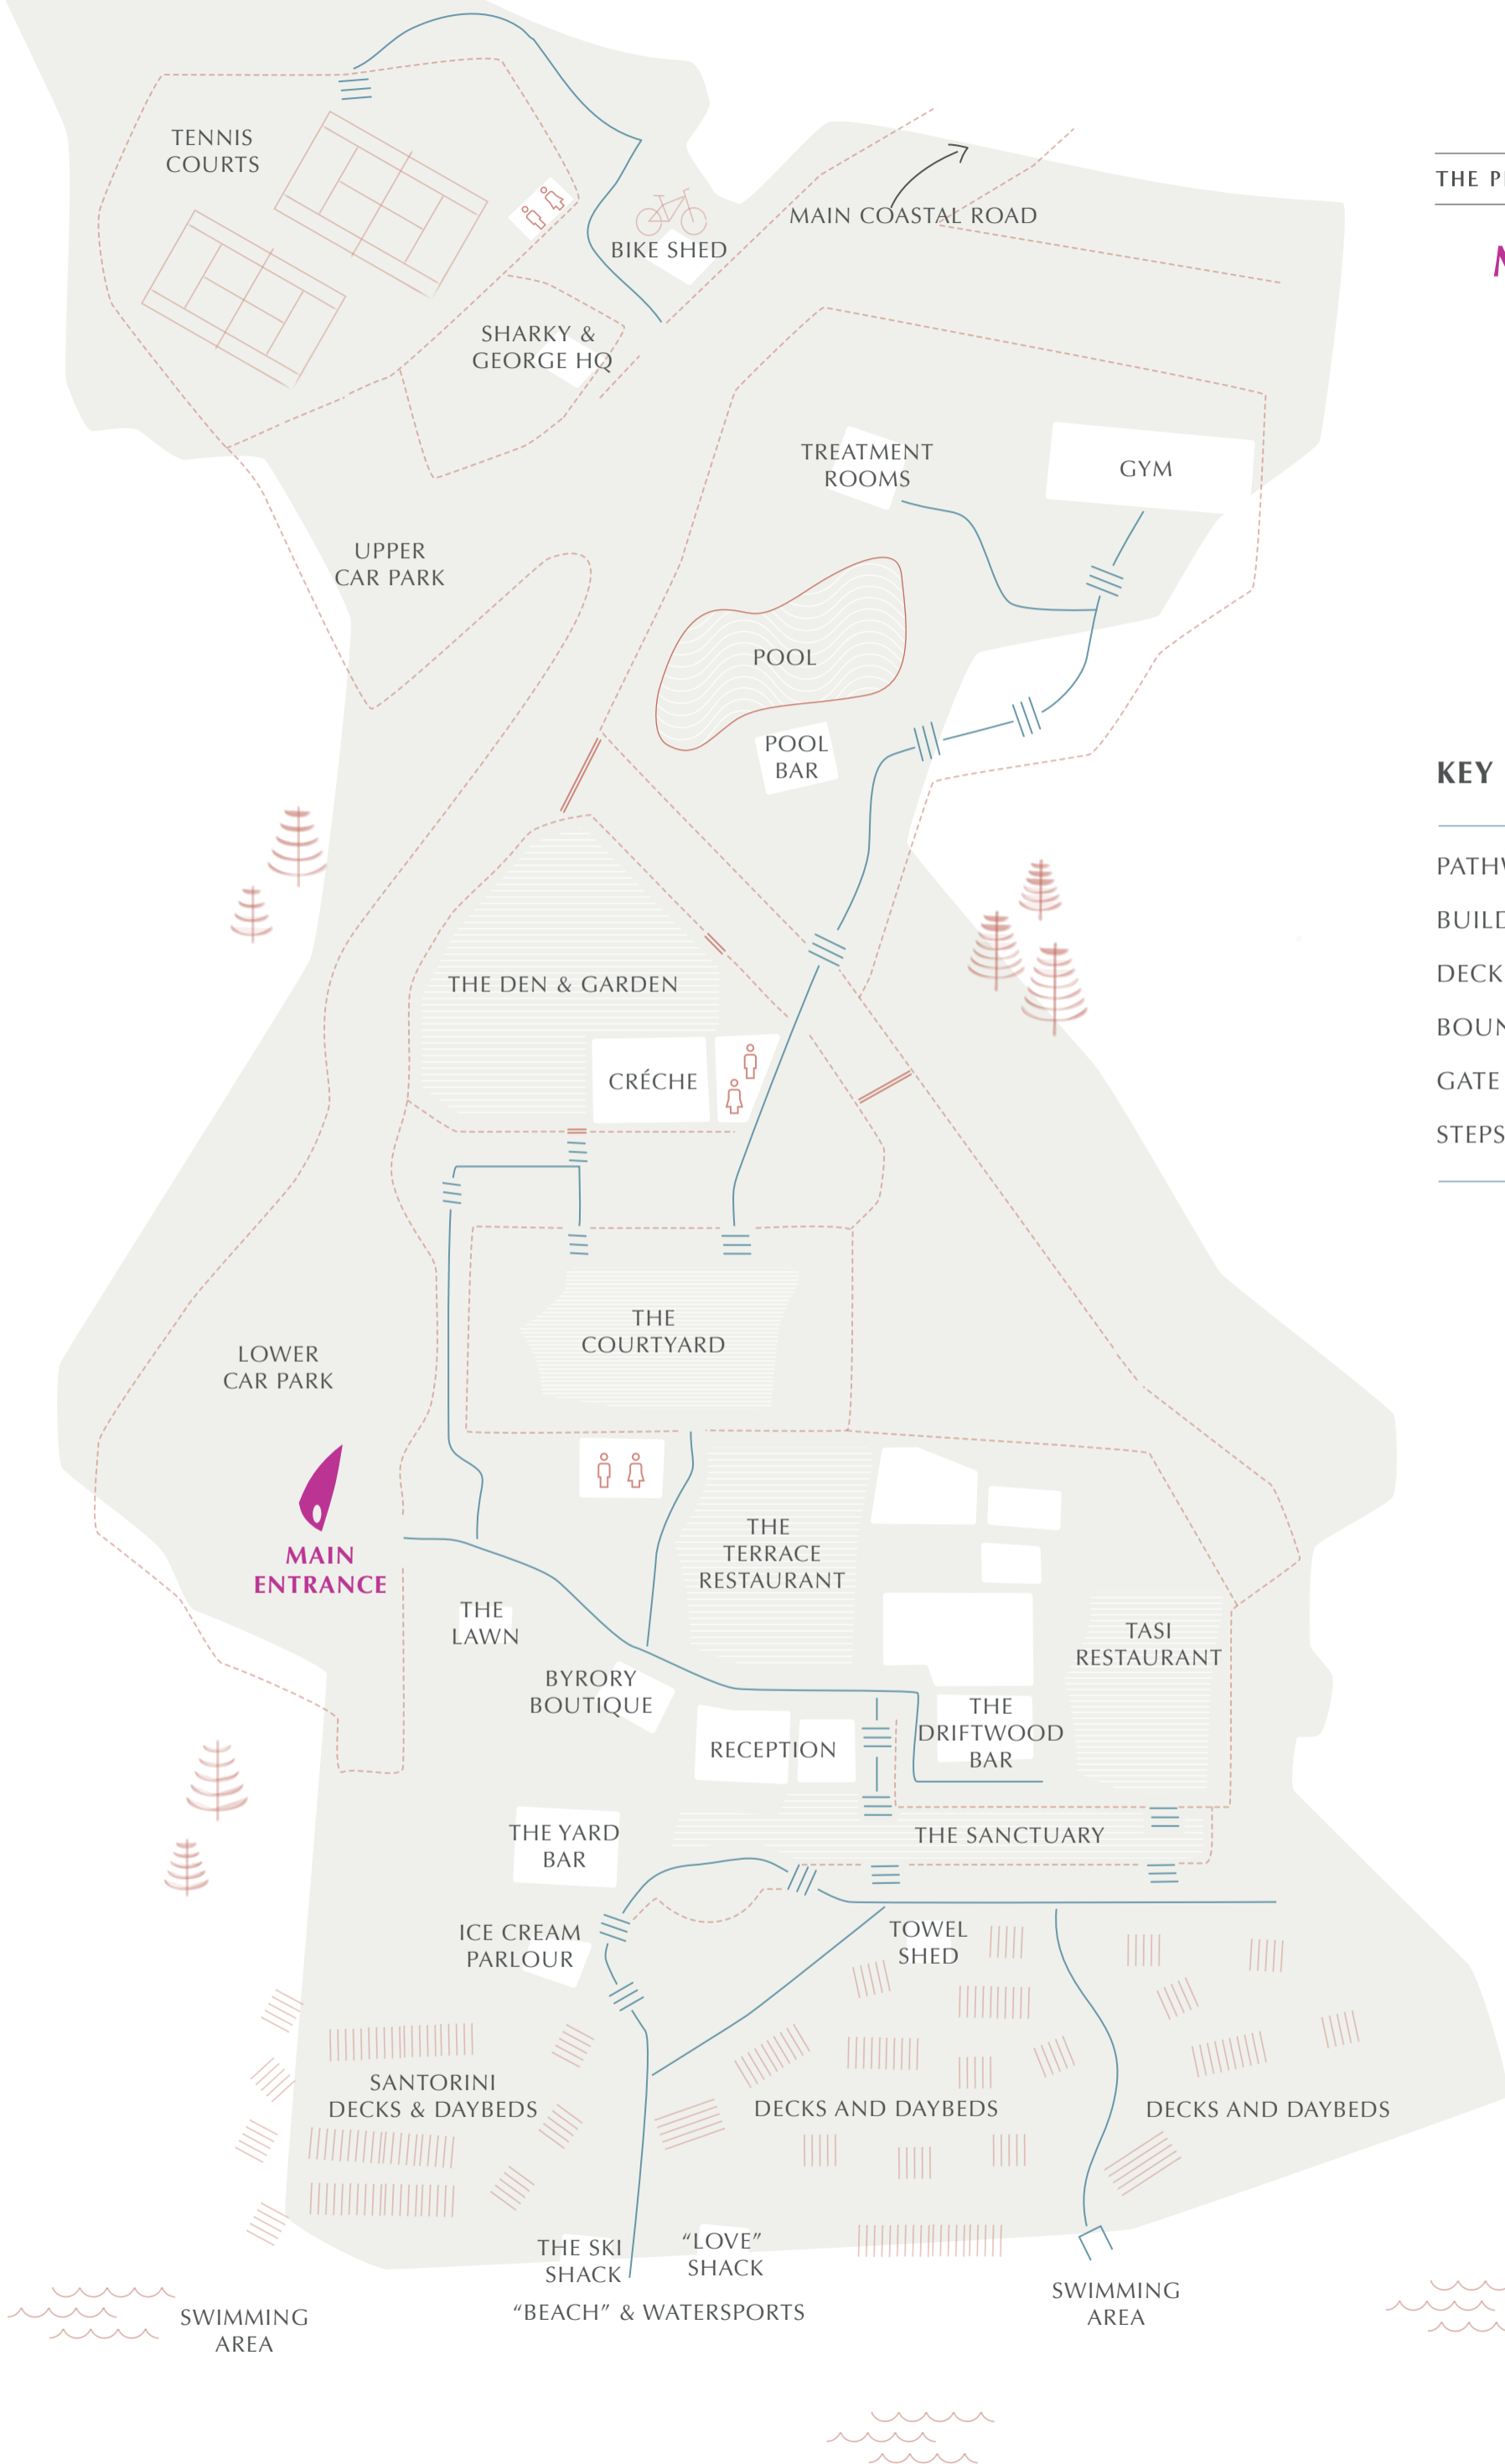

THE PELIGONI CLUB

# MAP

## KEY

- PATHWAY
- BUILDING
- DECKS
- BOUNDARY
- GATE
- STEPS

\* Please note this map is not to scale. It is a familiarisation map that helps you to find your way around The Peligoni Club.