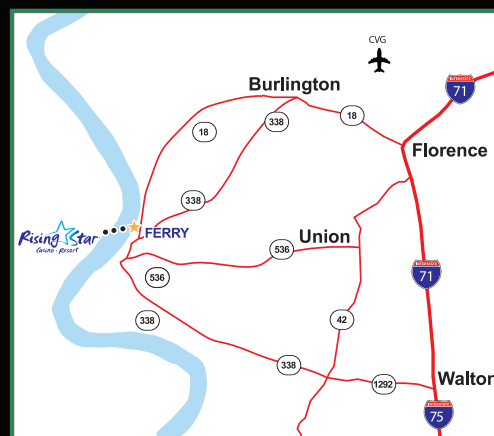

Location & Ferry

30 MINTUTES FROM CINCINNATI. TAKE OUR RISING STAR FERRY!

Just 30 minutes from Cincinnati, our resort is nestled along the shore of the Ohio River in scenic Rising Sun, Indiana.

RISING STAR FERRY

Save some time taking the Ferry! For residents of Indiana, the ferry offers a convenient shortcut to the Greater Cincinnati Northern Kentucky International Airport, as well as to the malls & businesses in Florence, Kentucky. For Kentucky residents, the ferry provides easy access to the Rising Star Casino Resort & the historical town of Rising Sun.

RISING SUN, INDIANA

102 Ferry Way 102 Ferry Way, Rising Sun, Indiana 47040

Just past the Links Golf Course club house

RABBIT HASH, KENTUCKY

8555 Lower River Road, Burlington KY 41005

Off of Lower River Road on Route 18 next to River Ridge Park

FERRY ALERTS

Text 'JOIN FERRY' to 30890 to receive alerts & information

HOURS OF OPERATION

Check our website: www.risingstarcasino.com

AREA MAP

FERRY MAP