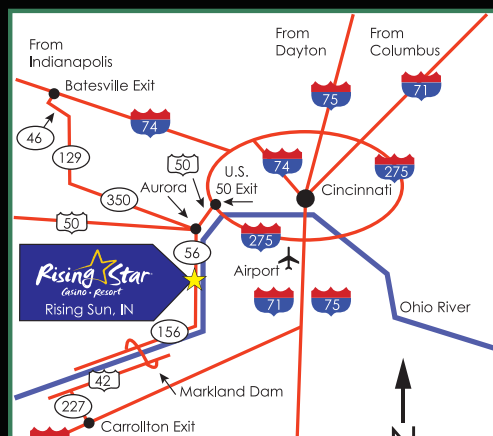

Location & Ferry

30 MINTUTES FROM CINCINNATI. TAKE OUR RISING STAR FERRY!

Just 30 minutes from Cincinnati, our resort is nestled along the shore of the Ohio River in scenic Rising Sun, Indiana.

RISING STAR FERRY

Save some time taking the Ferry! For residents of Indiana, the ferry offers a convenient shortcut to the Greater Cincinnati Northern Kentucky International Airport, as well as to the malls & businesses in Florence, Kentucky. For Kentucky residents, the ferry provides easy access to the Rising Star Casino Resort & the historical town of Rising Sun.

RISING SUN, INDIANA

102 Ferry Way 102 Ferry Way, Rising Sun, Indiana 47040

Just past the Links Golf Course club house

RABBIT HASH, KENTUCKY

8555 Lower River Road, Burlington KY 41005

Off of Lower River Road on Route 18 next to River Ridge Park

FERRY ALERTS

Text 'JOIN FERRY' to 30890 to receive alerts & information

HOURS OF OPERATION

Check our website: www.risingstarcasino.com

AREA MAP