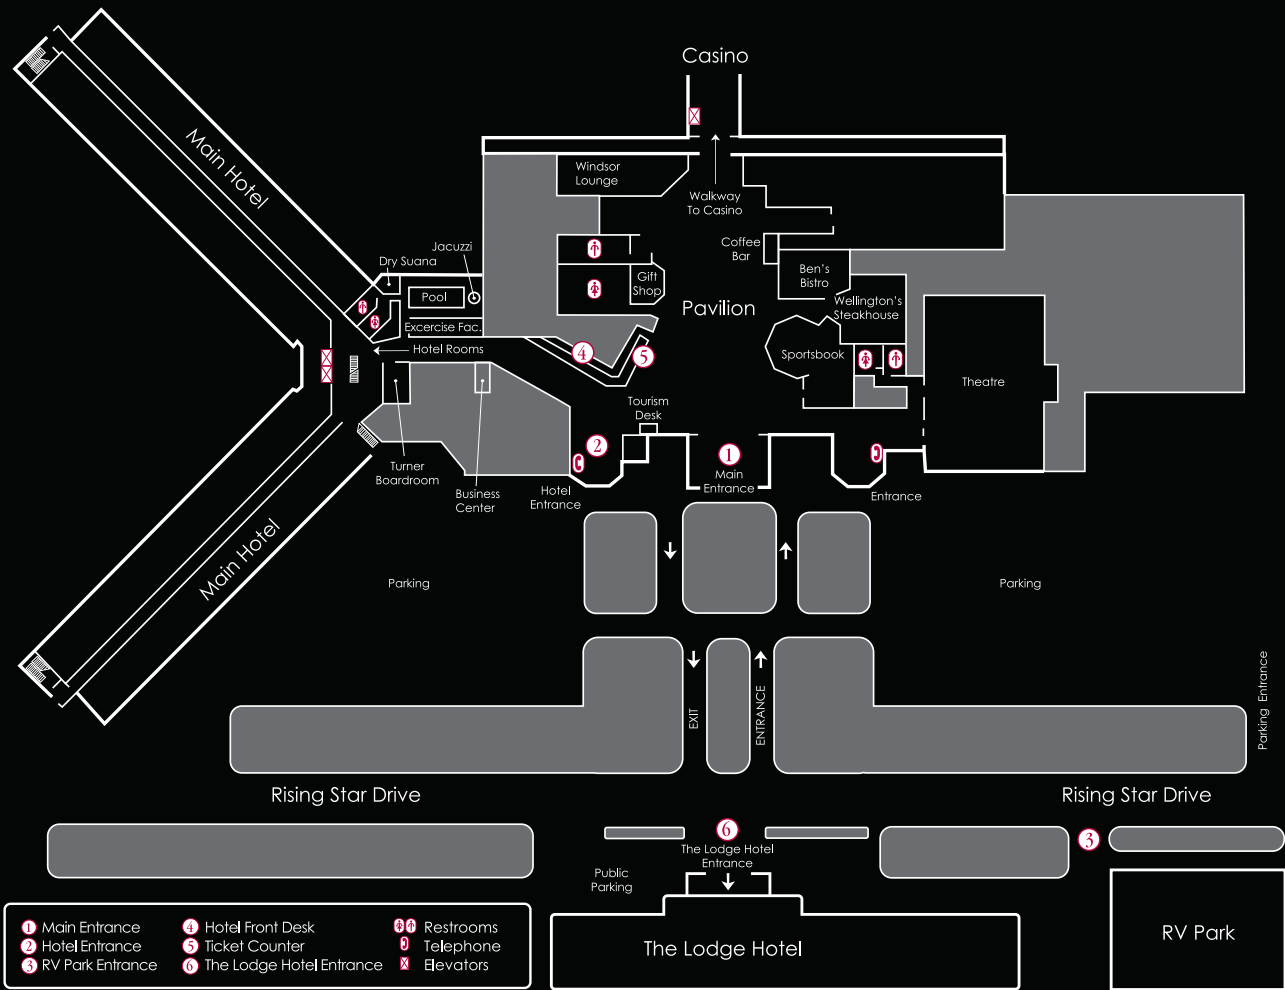

RISING SUN, INDIANA

102 Ferry Way 102 Ferry Way, Rising Sun, Indiana 47040

Just past the Links Golf Course club house

RABBIT HASH, KENTUCKY

8555 Lower River Road, Burlington KY 41005

Off of Lower River Road on Route 18 next to River Ridge Park

FERRY ALERTS

Text 'JOIN FERRY' to 30890 to receive alerts & information

HOURS OF OPERATION

Check our website: www.risingstarcasino.com

AREA MAP

FERRY MAP

Property Map & Capacities

Meeting and Banquet Space					
Room	Square Footage	Dimensions	Seating Round Tables	Seating Classroom Style	Reception
Theatre	12,060	134' x 90'	540	312	1,000
Breakout C	4,005	45' x 90'	160	110	350
Breakout D	3,870 Including Stage 3,311 Without Stage	43' x 90' 43' x 77'	140	80	350
Breakout E	4,050	45' x 90'	160	110	350
Breakout G	1,350	45' x 30'	50	30	100
Breakout H	2,655	45' x 59'	110	80	250
Turner Boardroom	450	15' x 30'	N/A	12 Setup at Existing Boardroom Tables	N/A
River's Edge	3,420	38' x 90'	110 Setup at Existing Dining Tables	N/A	N/A
Windsor Lounge	2,250	30' x 75'	70	54	150
Anchor Lounge	7,840	80' x 98'	60	54	500
Additional Function Space					
Room	Capacity				
Captain's Corner	36 at Existing Tables				
Sportsbook	50 Reception Style				
Wellington's	20 Seated Semi Privately				
Golf Pavilion	80 Seated at Round Tables				