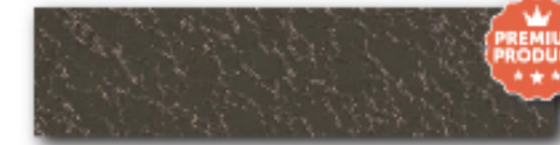

Saddle Tan ★ ★ ◆ ● ■

Taupe ★ ★ ◆ ● ■

Desert Sand ★ ◆ ● ■

Light Brown ★ ◆ ● ■

Cocoa Brown ★ ★ ◆ ● ■

Dark Brown ★ ◆ ● ■

Dark Red ★ ◆ ● ■

Rural Red ★ ★ ◆ ● ■

Berry ★ ◆ ● ■

Colony Green ★ ◆ ● ■

Evergreen ★ ★ ◆ ● ■

Burnished Slate ★ ★ ◆ ● ■

Old Town Gray ★ ◆ ● ■

Shadow Gray ★ ★ ◆ ● ■

Black ★ ◆ ● ■

Galvalume ★ ★ ◆ ● ■

Gallery Blue ★ ★ ◆ ● ■

Copper Metallic ★ ◆ ● ■

Charcoal Gray Crinkle ★ ◆ ● ■ (Textured Finish)

Black Crinkle ★ ◆ ● ■ (Textured Finish)

Bronze Crinkle ★ ◆ ● ■ (Textured Finish)

Bare Steel/Rust ◆ ● ■ (24 Gauge Only)