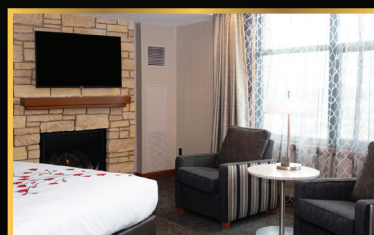

SUPERIOR ROOM

Superior rooms feature a king bed, double headed walk-in glass shower, recliner chairs, and fireplace.