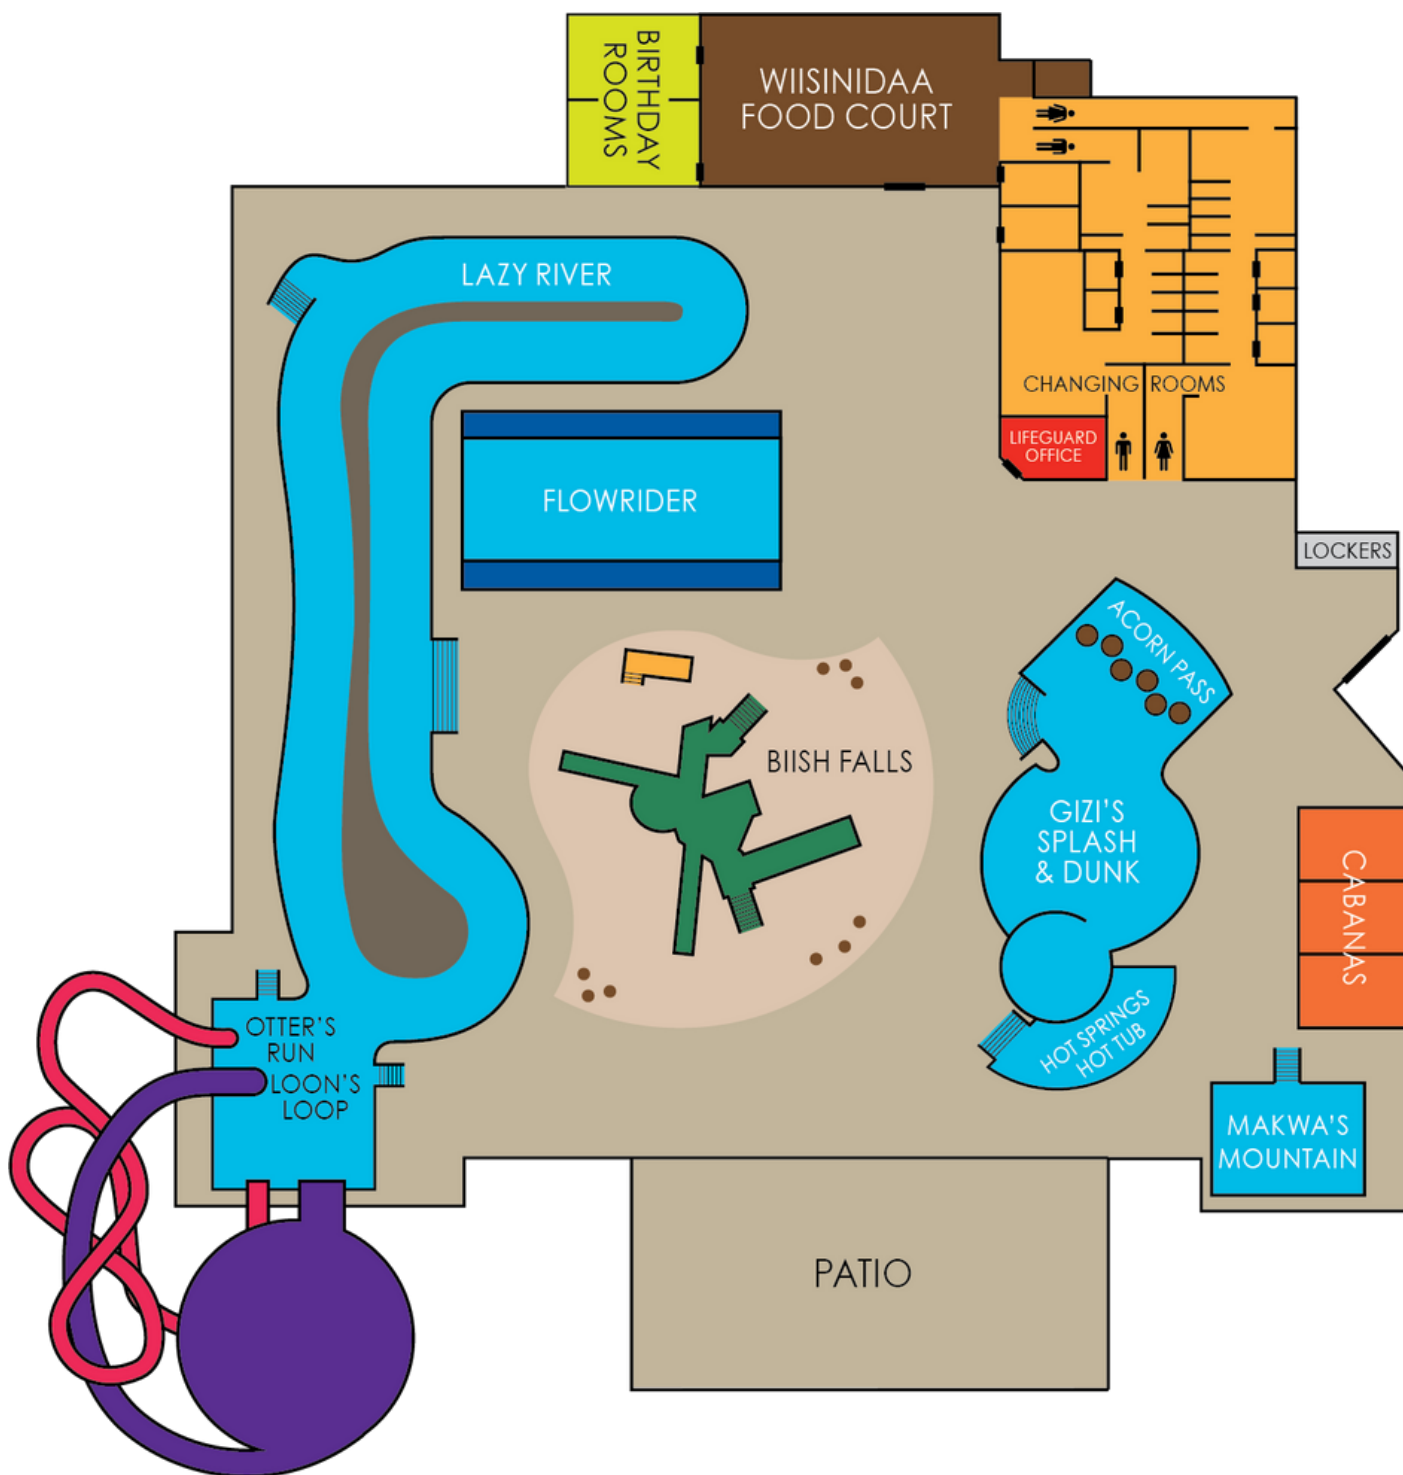

Soaring Eagle Waterpark and Hotel Sensory Guide

SENSORY LEVEL SUMMARY

1 = low sensory simulation, 10 = high sensory simulation*

Attraction	Touch	Taste	Sound	Smell	Sight
Loon's Loop	8	2	5	5	2
Otter's Run	8	2	5	5	2
Biish Falls	8	2	6	3	2
Acorn Pass	7	2	5	2	2
Gizi's Splash and Dunk	7	2	5	2	2
Makwa's Mountain	9	2	5	2	2
FlowRider	9	2	5	3	2
Little Beaver's Bend Lazy River	7	2	5	3	2
Hot Springs Hot Tub	7	2	5	2	2
Nokomis	2	0	4	4	1

*Rated by International Board of Credentialing and Continuing Education Services (IBCCES).

Soaring Eagle Waterpark and Hotel Sensory Guide