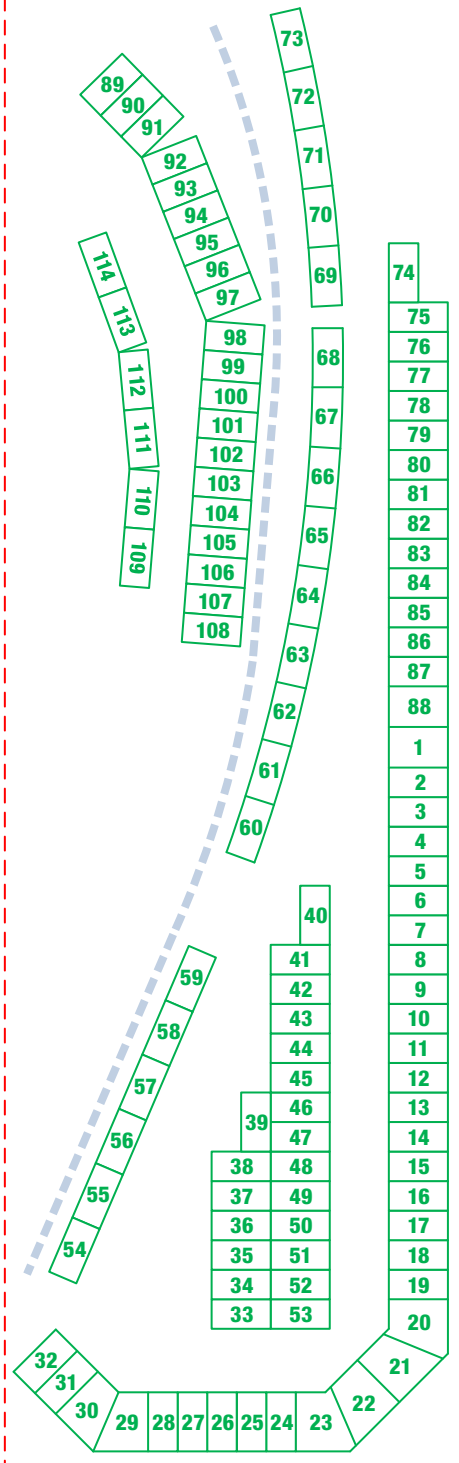

CAROUSEL CAMPGROUND

Sonoma Raceway's version of infield RV camping! You are surrounded by racing in the Carousel Campground. Views of the track are limited, but all raceway amenities are easily accessible.

The Carousel Campground is available for purchase at the following event:

- **Toyota/Save Mart 350, June 7-9**