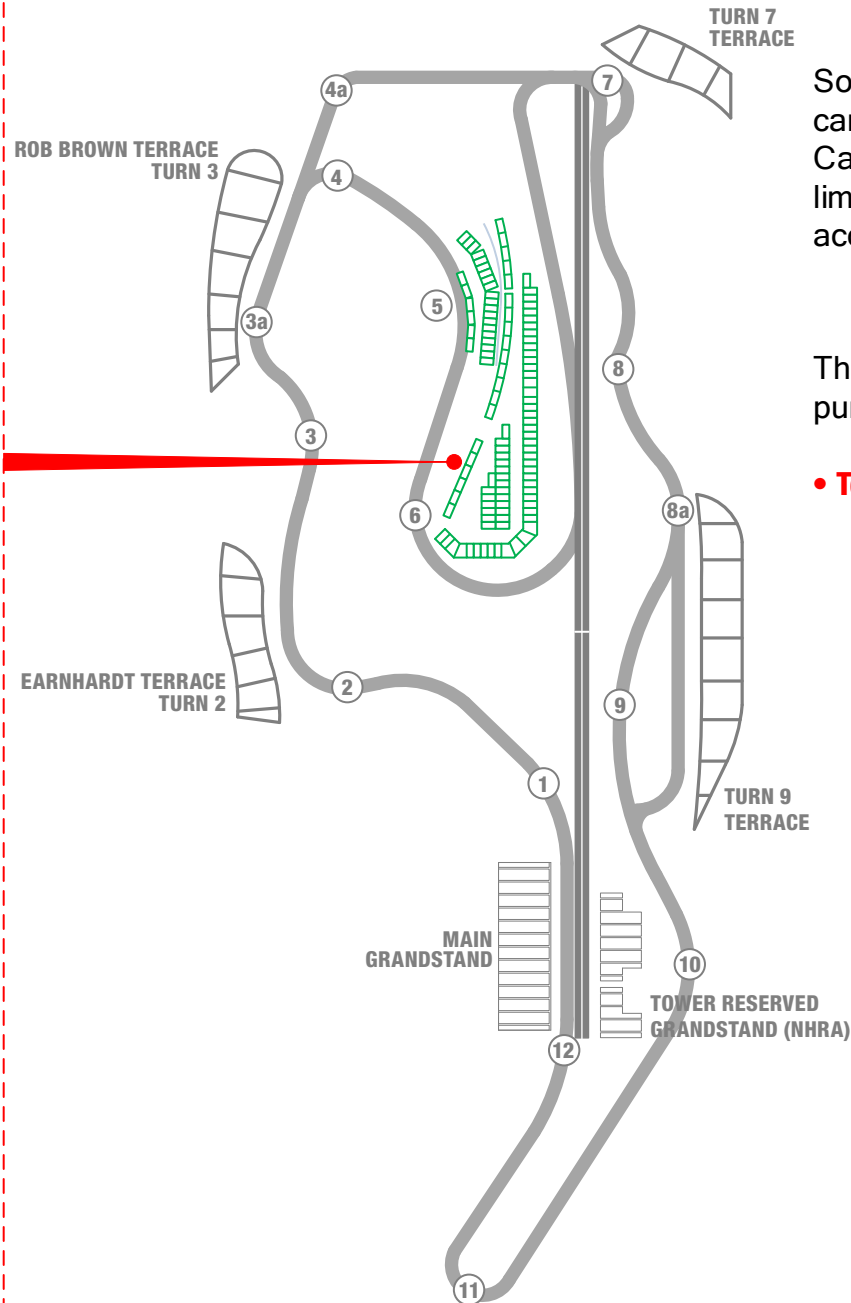

CAROUSEL CAMPGROUND

Sonoma Raceway's version of infield RV camping! You are surrounded by racing in the Carousel Campground. Views of the track are limited, but all raceway amenities are easily accessible.

The Carousel Campground is available for purchase at the following event:

- **Toyota/Save Mart 350, June 7-9**