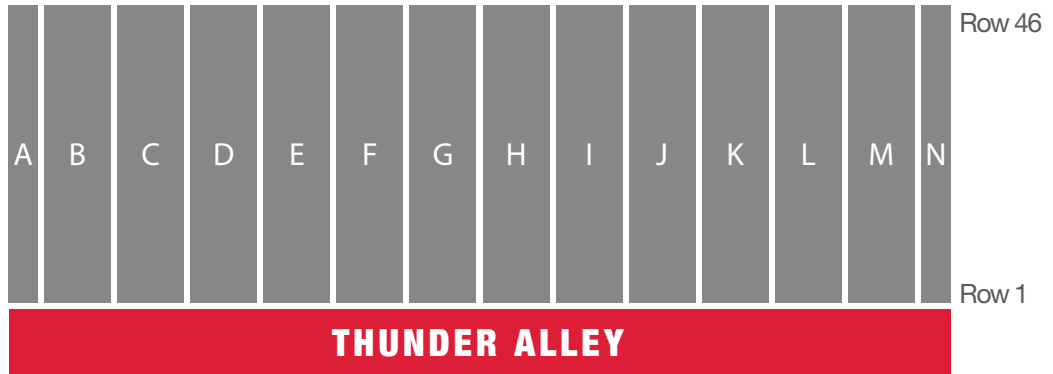

MAIN GRANDSTAND

STARTING LINE

TOWER RESERVED

Advanced Pricing

Friday – \$65	Children 12 & Under
Saturday – \$70	Single Day – \$25
Sunday – \$70	Weekend – \$75
Weekend – \$155	