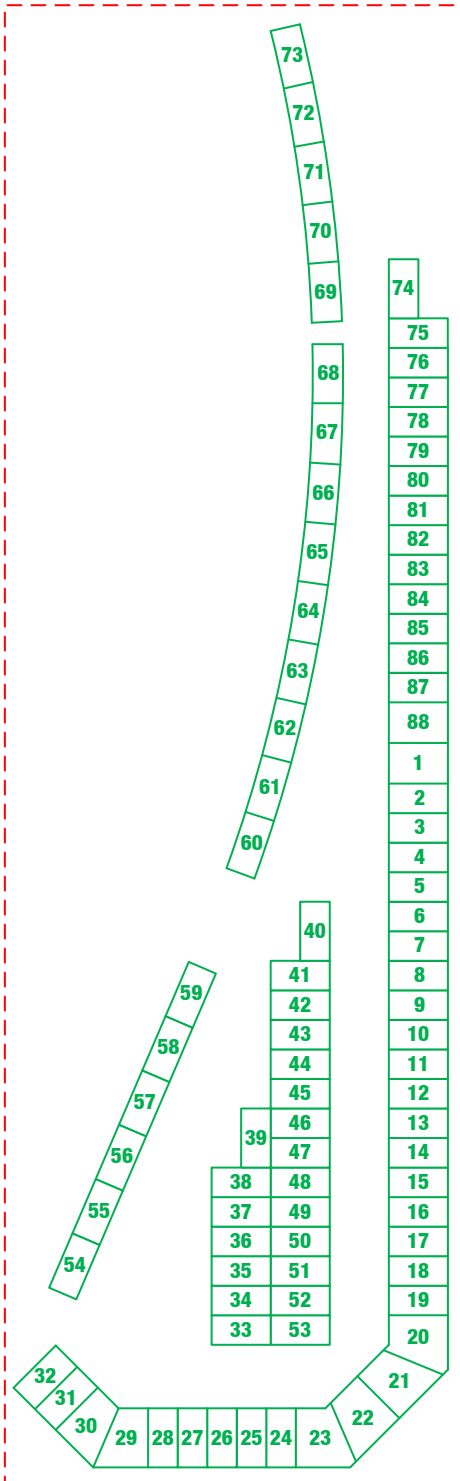

CAROUSEL CAMPGROUND

Sonoma Raceway's version of infield RV camping! Views of the track are limited, but all raceway amenities are easily accessible.