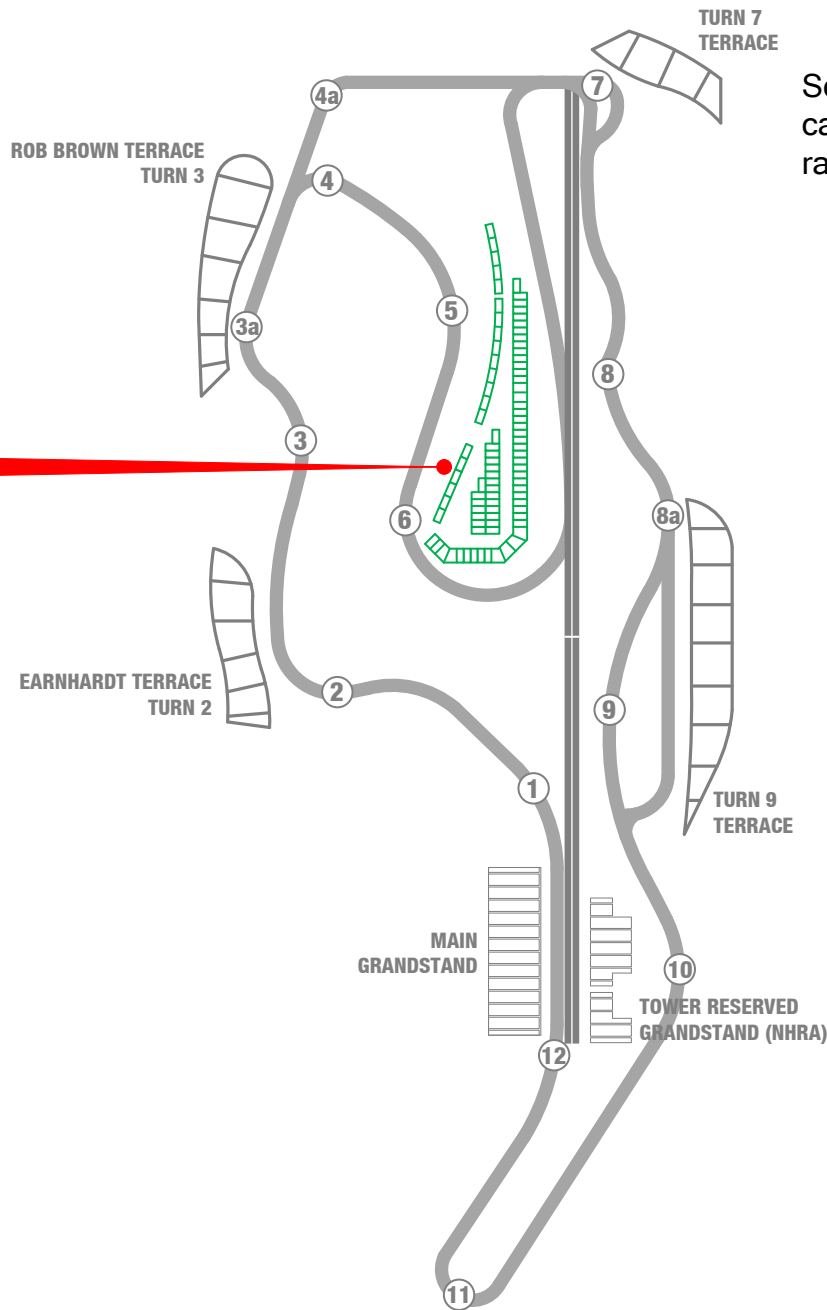

CAROUSEL CAMPGROUND

Sonoma Raceway's version of infield RV camping! Views of the track are limited, but all raceway amenities are easily accessible.