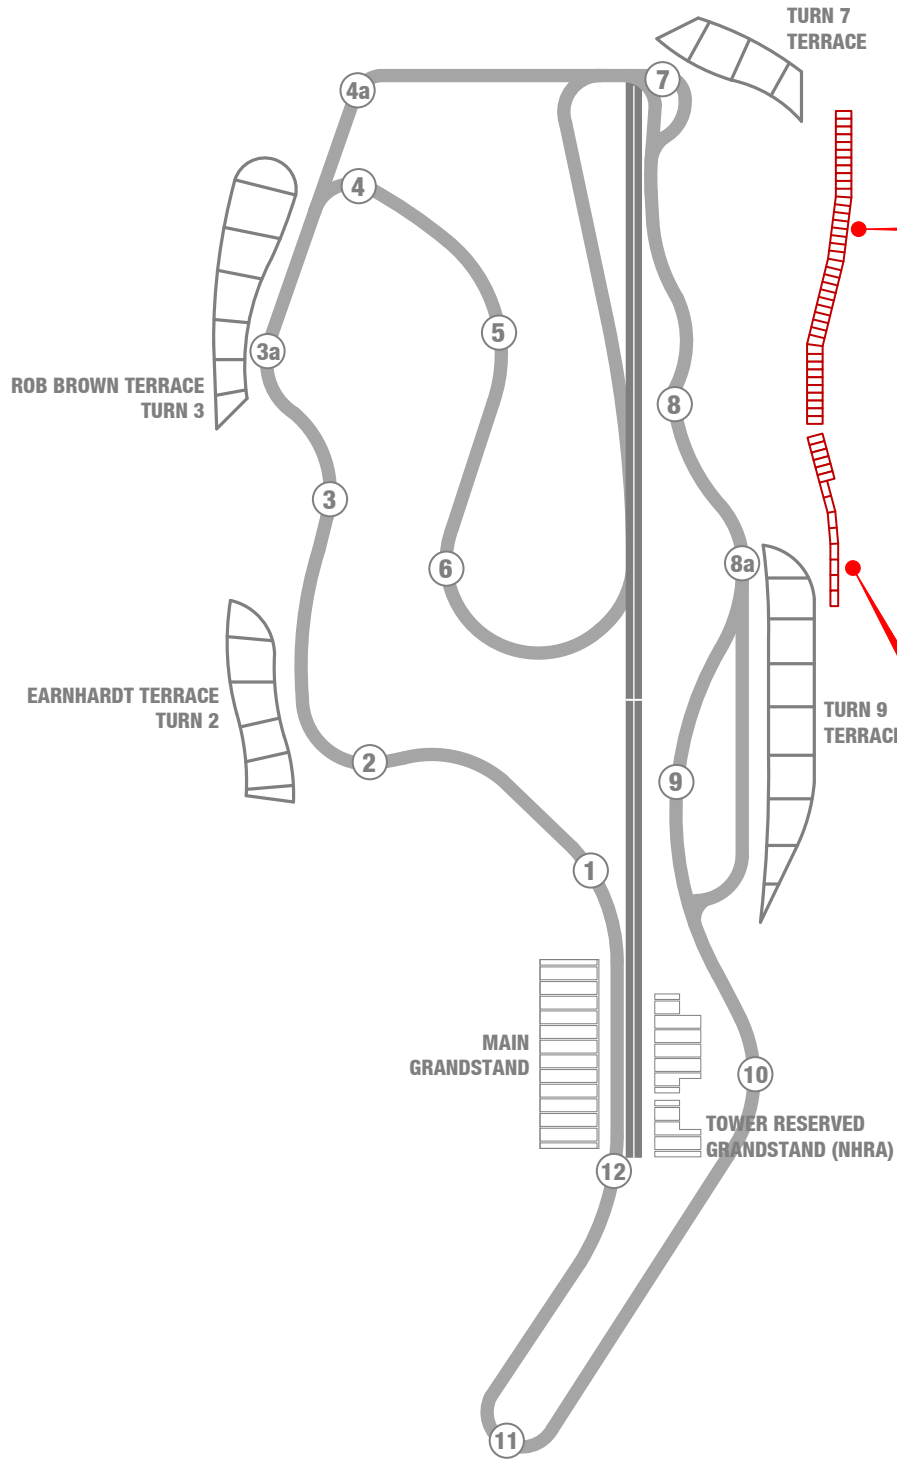

# TURN 8 CAMPGROUND

The Trackside RV Terrace at Turn 8 puts you closer to the on-track action than any other campground at Sonoma Raceway. You are less than 200 feet from the track!