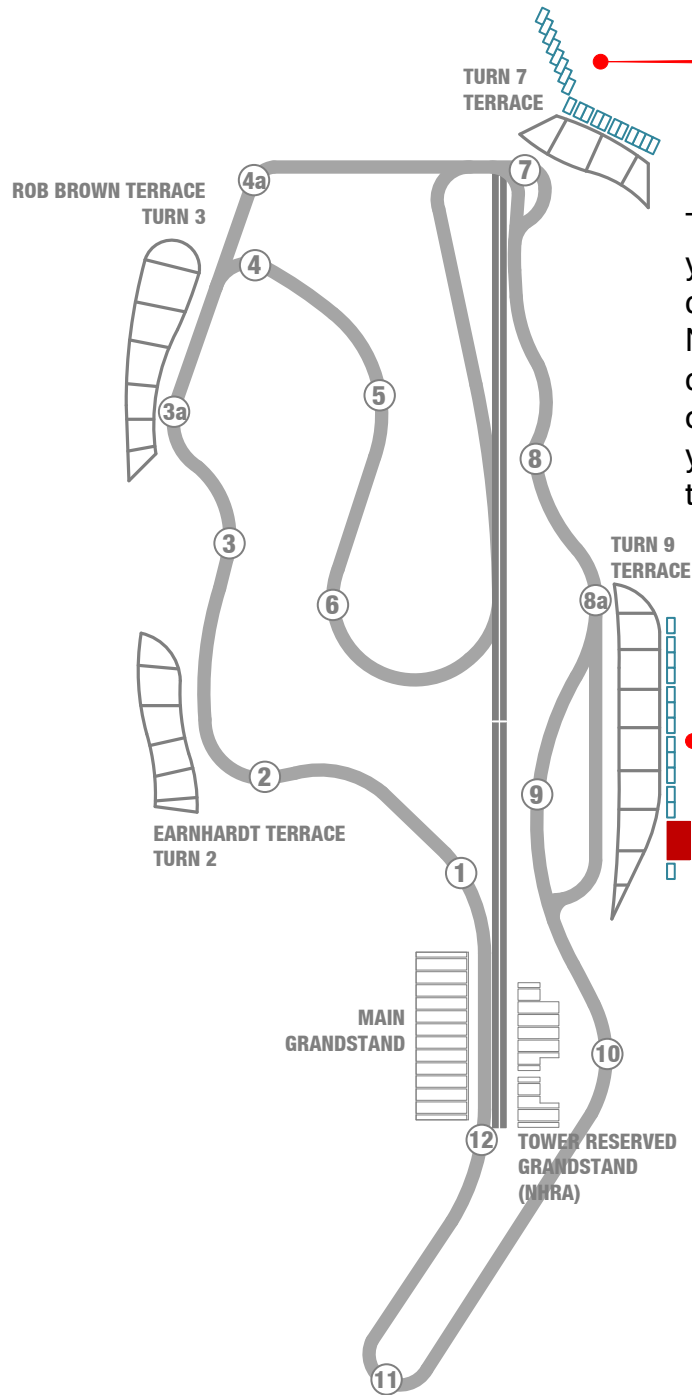

# TURN 7 and TURN 9 CAMPING NHRA

Turn 7 and Turn 9 Campgrounds give you two unique views of the drag strip during the Toyota NHRA Sonoma Nationals. In spaces 1-19 you will see dragsters as they head toward you at over 300 mph. From spaces 55-67, you'll see side-by-side racing just before the finish line.