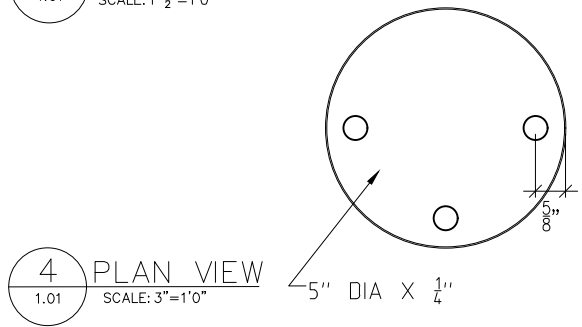

PIPA 1 1/2" CED 30

3 ISOMETRIC
1.01 SCALE: NTC

1 FRONT VIEW
1.01 SCALE: 1 1/2"=1'0"

2 SIDE VIEW
1.01 SCALE: 1 1/2"=1'0"

4 PLAN VIEW
1.01 SCALE: 3"=1'0"

PLATE/ PIPER POSITION

BASE PLATE

Project: - .	Item Code: SUNSHINE LOK	Description: BIKE RACK .			Reviewed by :	Approved by :
Dimension: 36" H	Scale: AS INDICATED	Draw by: G+Arc	Sheet: 1.01	Date: 2020.26.11 Page: 1 of 1		