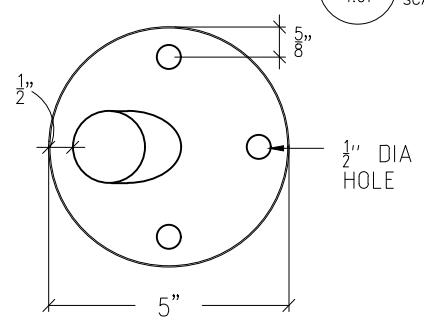

PIPA 1 1/2" CED 30

3 ISOMETRIC
1.01 SCALE: NTC

1 FRONT VIEW
1.01 SCALE: 1 1/2"=1'0"

2 SIDE VIEW
1.01 SCALE: 1 1/2"=1'0"

4 PLAN VIEW
1.01 SCALE: 3"=1'0"

PLATE/ PIPER POSITION

BASE PLATE

Project: - .	Item Code: SUNSHINE LOK	Description: BIKE RACK .			Reviewed by :	Approved by :
Dimension: 36" H	Scale: AS INDICATED	Draw by: G+Arc	Sheet: 1.01	Date: 2020.26.11 Page: 1 of 1		