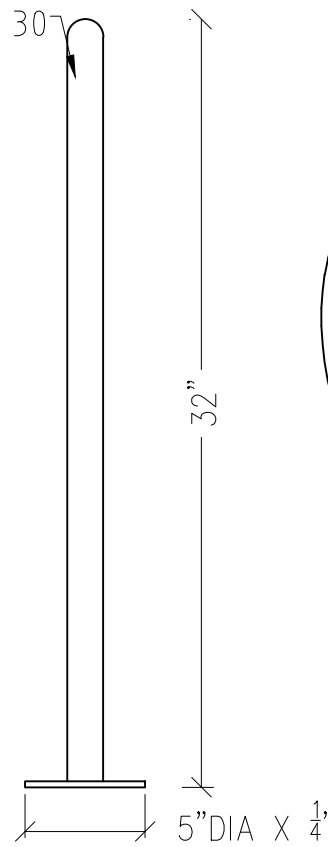

PIPA 1 1/2" CED 30

3 ISOMETRIC
1.01 SCALE: NTC

1 FRONT VIEW
1.01 SCALE: 1 1/2"=1'0"

2 SIDE VIEW
1.01 SCALE: 1 1/2"=1'0"

4 PLAN VIEW
1.01 SCALE: 3"=1'0"

PLATE/ PIPER POSITION

BASE PLATE

Project: - .	Item Code: SUNSHINE LOK	Description: BIKE RACK .			Reviewed by :	Approved by :
Dimension: 36" H	Scale: AS INDICATED	Draw by: G+Arc	Sheet: 1.01	Date: 2020.26.11 Page: 1 of 1		