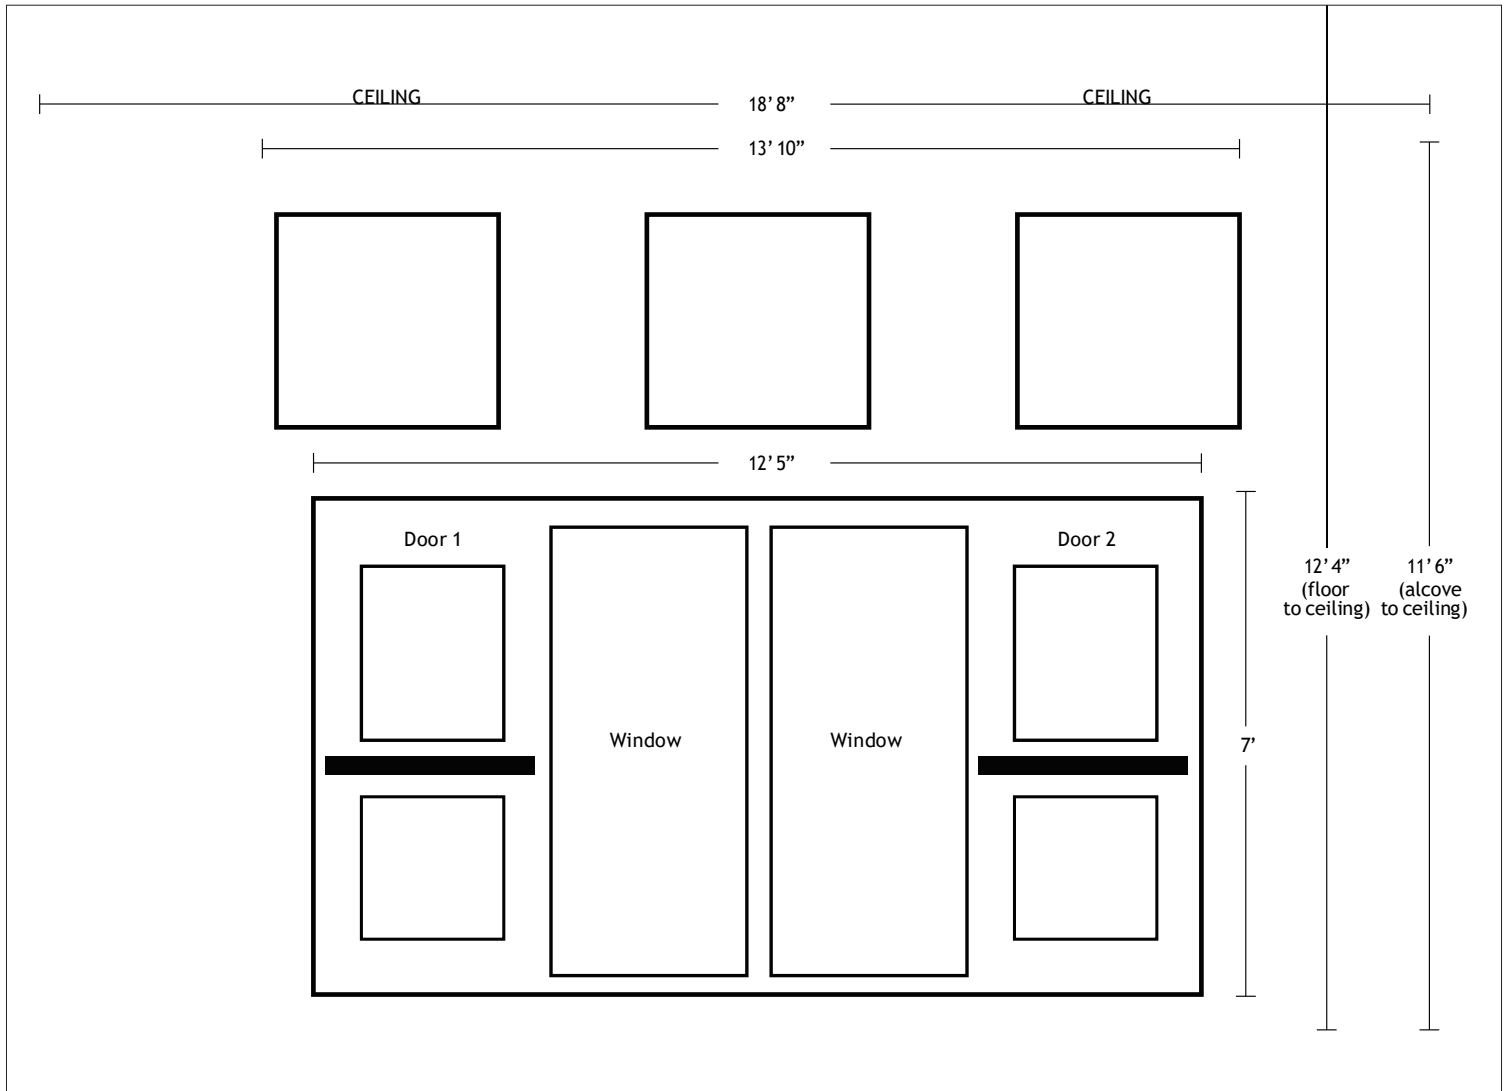

## Lake Erie Ball Room | dimensional specs

# Lake Erie Ball Room | Map overview

# Lake Erie Ball Room | Window Alcove Dimensions (Behind Head Table)

Photo courtesy Martello Photography

## Lakefront Gazebo | dimensional specs

Make it an unforgettable occasion — joyful, picture-perfect, and one for the books. The lakefront gazebo at The Lodge at Geneva-on-the-Lake offers a breathtaking site for an outdoor ceremony right on the shimmering shore of Lake Erie. To complete your big day, nothing says "I do" quite like this scenic backdrop. Steps away from the lake, you'll create beautiful memories to last a lifetime. Contact our team to learn more about planning your wedding or special event today.