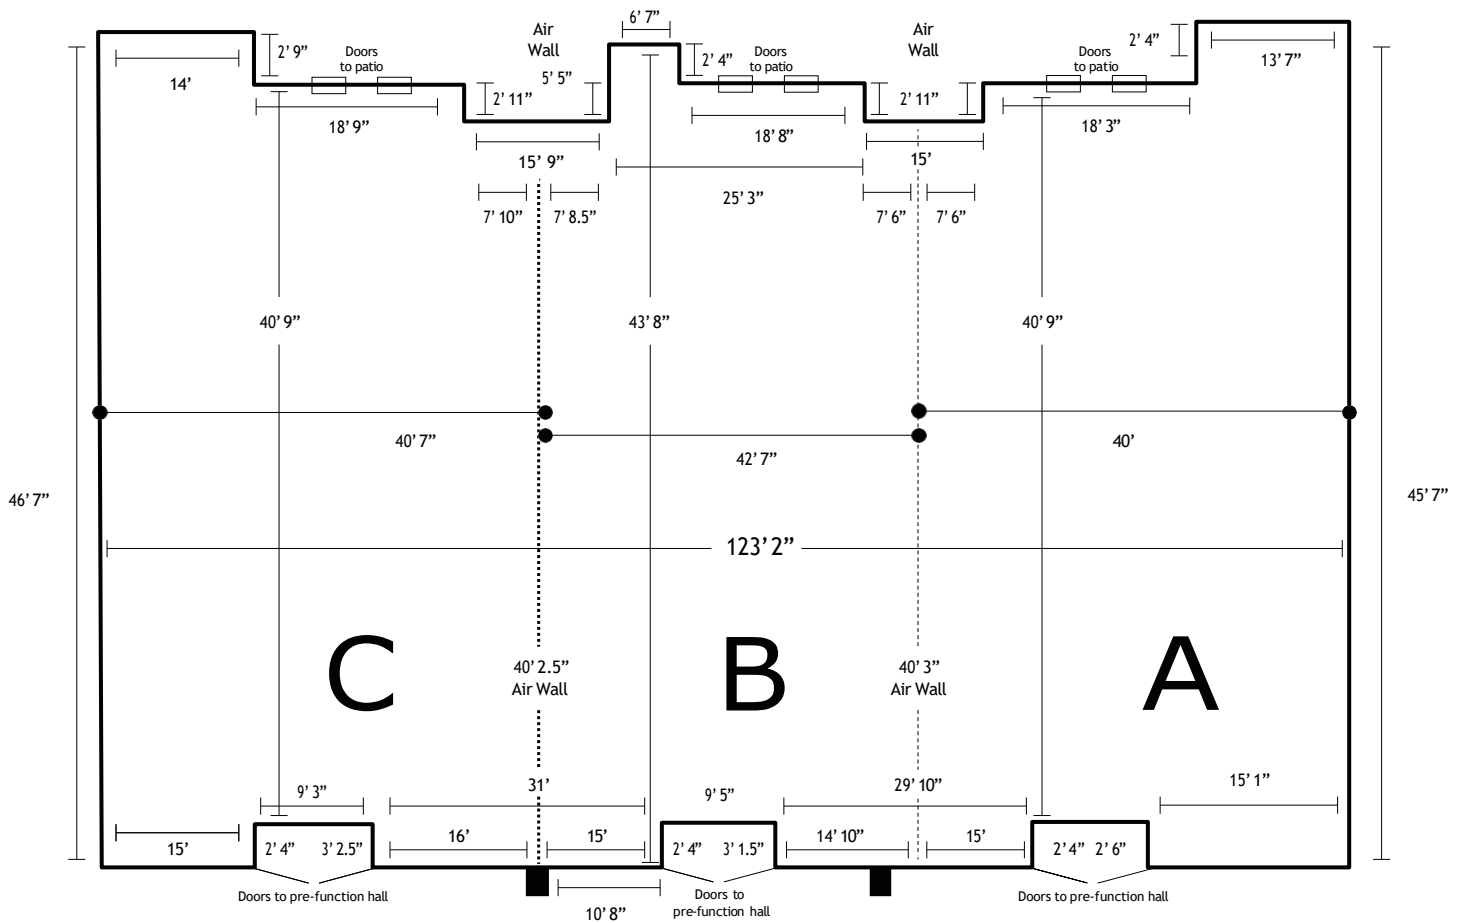

### Lake Erie Ball Room | dimensional specs

When it's your special day, you deserve to go big. Whether you have 50 people or 300, The Lodge at the Geneva-on-the-Lake's Ballroom is nothing short of grand.

## Lake Erie Ball Room | dimensional specs

# Lake Erie Ball Room | Window Alcove Dimensions (Behind Head Table)

Photo courtesy Martello Photography