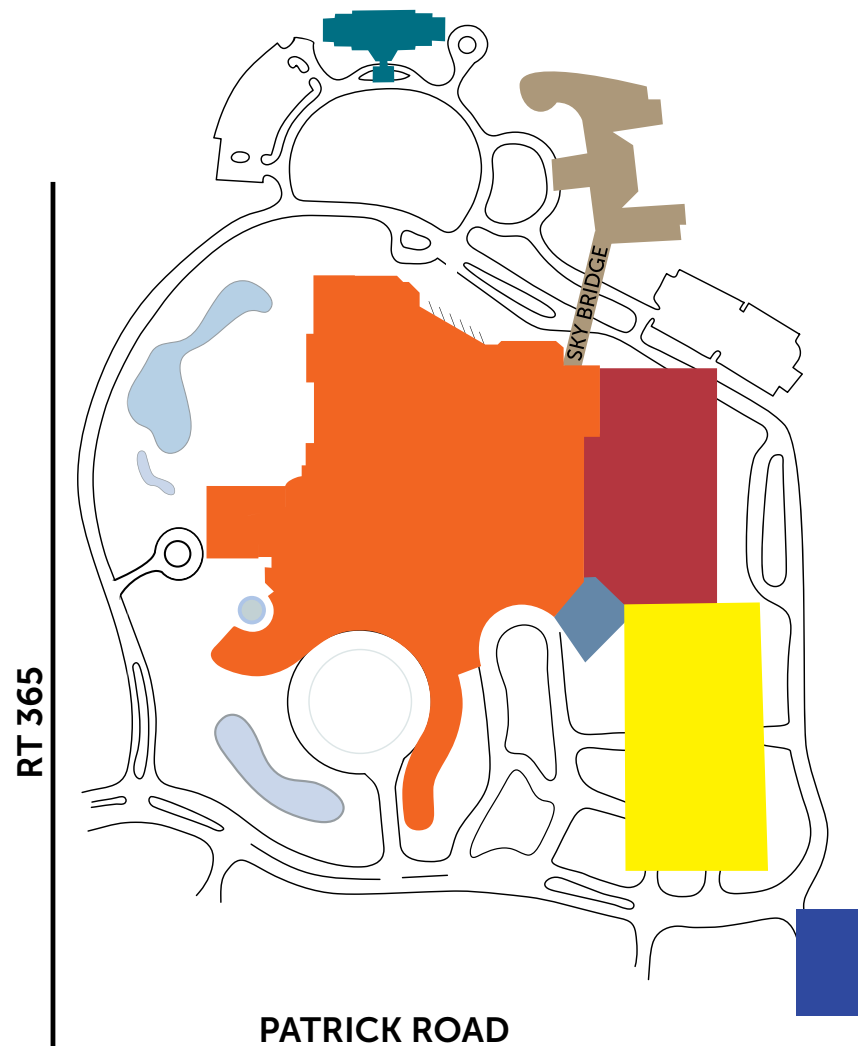

ROAD MAP

CONVENTION CENTER TOWER MEETING ROOMS

- T1 BUSINESS CENTER
- T2 MEADOW
- T3 BIRCH
- T4 HAWTHORN
- T5 CEDAR
- T6 WILLOW
- T7 OAK
- T8 BRIAR

ENTERTAINMENT

- T9 EVENT CENTER BOX OFFICE
- T10 EVENT CENTER

CYPRESS CONFERENCE AREA

- T11 CYPRESS A
- T12 CYPRESS B
- T13 CYPRESS C
- T14 CYPRESS D
- T15 CYPRESS E

FIRST FLOOR

SECOND FLOOR

SHENENDOAH CLUBHOUSE CLUBHOUSE AREA

- S2 THE GRILLE AT SHENENDOAH
- S3 PRO SHOP

CLUBHOUSE CONFERENCE AREA

- S4 APPALACHIAN
- S5 ADIRONDACK
- S6 CATSKILL

- Tower
- Casino
- Event Center
- Parking Garage
- Shenendoah Clubhouse
- Lodge and SkΛ:ηΛ: Spa
- Sportsplex

Turning Stone[®]
RESORT | CASINO