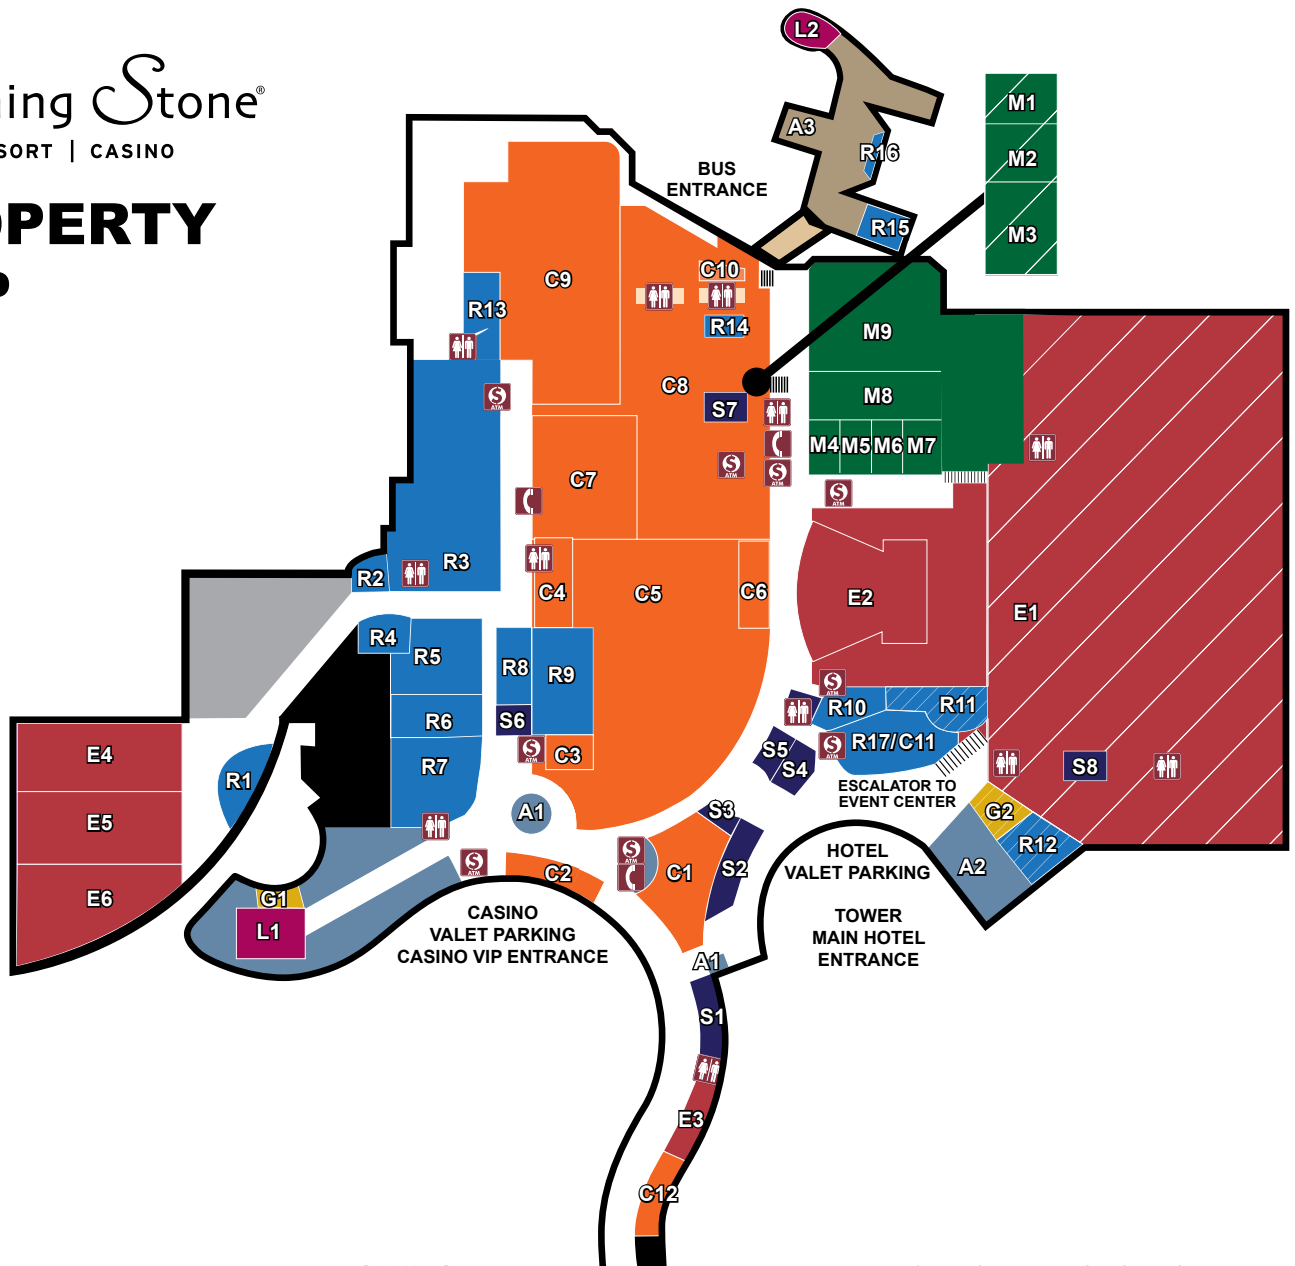

PROPERTY MAP

ACCOMMODATIONS

- A1 ELEVATOR TO HOTEL
- A2 HOTEL AND TOWER FRONT DESK
- A3 LODGE FRONT DESK

CONVENTION CENTER

- M1 SARANAC
- M2 CANANDAIGUA
- M3 CHAUTAUQUA
- M4 TUSCARORA
- M5 CAYUGA
- M6 ONONDAGA
- M7 SENECA
- M8 MOHAWK
- M9 ONEIDA

ENTERTAINMENT

- E1 EVENT CENTER
- E2 SHOWROOM
- E3 PLANET X ARCADE
- E4 TIN ROOSTER
- E5 THE GIG
- E6 TURQUOISE TIGER

GAMING

- C1 CASINO GAMING FLOOR
- C2 TS REWARDS DESK
- C3 GOLDEN DRAGON
- C4 KENO
- C5 CASINO GAMING FLOOR
- C6 CAGE
- C7 POKER ROOM
- C8 CASINO BLU
- C9 HIGH STAKES BINGO
- C10 GAMING COMMISSION
- C11 THE LOUNGE WITH CAESARS SPORTS
- NEW C12 THE PARLOR – Members Only

RECREATION

- G1 HOTEL POOL
- G2 TOWER FITNESS CLUB & POOL

RESTAURANTS, BARS AND LOUNGES

- R1 ATRIUM BAR
- R2 PEACH BLOSSOM
- R3 THE FOOD HALL
- R4 BAR PINO
- R5 PINO BIANCO
- R6 SUSHI SUSHI
- R7 EMERALD RESTAURANT
- R8 OPALS

- R9 MOTIF BAR & LOUNGE
- NEW R10 7 KITCHENS
- R11 THE UPSTATE TAVERN
- R12 TS STEAKHOUSE (21ST FLOOR OF THE TOWER)
- R13 DELTA CAFE
- R14 BAR BLU
- R15 WILDFLOWERS
- R16 THE LODGE BAR
- R17 THE LOUNGE WITH CAESARS SPORTS

RETAIL

- S1 ONEIDA SKY
- S2 POLLY COOPER
- S3 JUNIPER
- S4 REVEL SUPPLY
- S5 WILLOW & JAYE
- S6 THE KIOSK
- S7 SMOKIN' II
- S8 THE GENERAL STORE

SPA

- L1 Áhssi' DAY SPA & SALON
- L2 Skλ:nλ: SPA