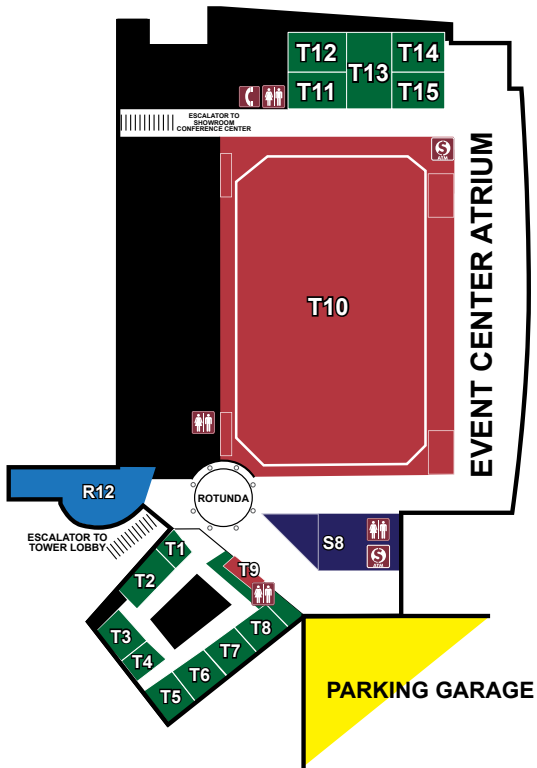

- R9 MOTIF BAR & LOUNGE
- NEW R10 7 KITCHENS
- R11 THE UPSTATE TAVERN
- R12 TS STEAKHOUSE (21ST FLOOR OF THE TOWER)
- R13 DELTA CAFE
- R14 BAR BLU
- R15 WILDFLOWERS
- R16 THE LODGE BAR
- R17 THE LOUNGE WITH CAESARS SPORTS

RETAIL

- S1 ONEIDA SKY
- S2 POLLY COOPER
- S3 JUNIPER
- S4 REVEL SUPPLY
- S5 WILLOW & JAYE
- S6 THE KIOSK
- S7 SMOKIN' II
- S8 THE GENERAL STORE

SPA

- L1 Áhssi' DAY SPA & SALON
- L2 Skλ:nλ: SPA

EVENT CENTER SECOND FLOOR

ROAD MAP

CONVENTION CENTER TOWER MEETING ROOMS

- T1 BUSINESS CENTER
- T2 MEADOW
- T3 BIRCH
- T4 HAWTHORN
- T5 CEDAR
- T6 WILLOW
- T7 OAK
- T8 BRIAR

ENTERTAINMENT

- T9 EVENT CENTER BOX OFFICE
- T10 EVENT CENTER

CYPRESS CONFERENCE AREA

- T11 CYPRESS A
- T12 CYPRESS B
- T13 CYPRESS C
- T14 CYPRESS D
- T15 CYPRESS E

FIRST FLOOR

SECOND FLOOR

SHENENDOAH CLUBHOUSE CLUBHOUSE AREA

- S2 THE GRILLE AT SHENENDOAH
- S3 PRO SHOP