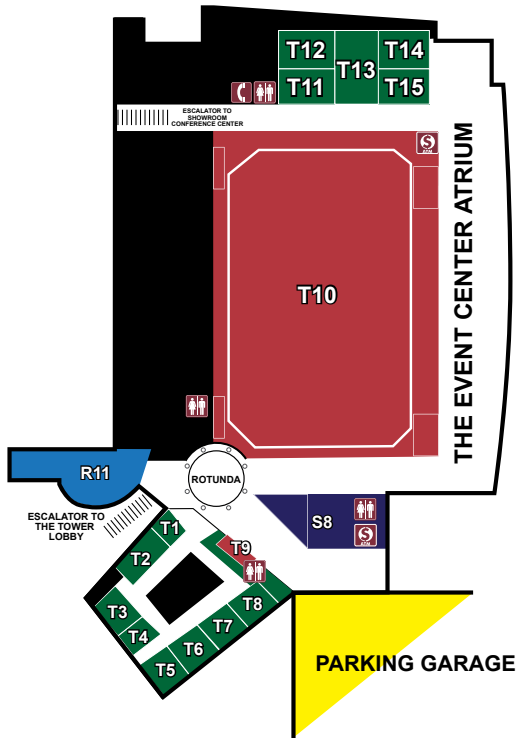

ENTERTAINMENT

- E1 THE EVENT CENTER
- E2 THE SHOWROOM
- E3 NY REC & SOCIAL CLUB
- E4 TIN ROOSTER DANCEHALL & BBQ
- E5 THE GIG
- E6 TURQUOISE TIGER

GAMING

- C1 CASINO GAMING FLOOR
- C2 TS REWARDS DESK
- C3 GOLDEN DRAGON
- C4 KENO
- C5 CASINO GAMING FLOOR
- C6 CASINO CASHIER
- C7 POKER ROOM
- C8 CASINO BLU
- C9 HIGH STAKES BINGO
- C10 GAMING COMMISSION
- C11 NY REC & SOCIAL CLUB / TS SPORTS
- C12 THE PARLOR – Members Only

R9 MOTIF BAR & LOUNGE

- R10 7 KITCHENS
- R11 THE UPSTATE TAVERN
- R12 TS STEAKHOUSE (21ST FLOOR OF THE TOWER)
- R13 BAR BLU
- R14 WILDFLOWERS
- R15 THE LODGE BAR
- R16 TOWER LOUNGE
- R17 NY REC & SOCIAL CLUB
- R18 TIN ROOSTER DANCEHALL & BBQ

RETAIL

- S1 ONEIDA HERITAGE
- S2 POLLY COOPER
- S3 JUNIPER
- S4 REVEL SUPPLY
- S5 WILLOW & JAYE
- S6 THE KIOSK
- S7 SMOKIN' 2
- S8 THE GENERAL STORE
- S9 MR. SHOP

SPA

- L1 Āhsi' DAY SPA
- L2 Skλ:nλ: SPA

THE EVENT CENTER SECOND FLOOR

ROAD MAP

CONVENTION CENTER
THE TOWER MEETING ROOMS

- T1 BUSINESS CENTER
- T2 MEADOW
- T3 BIRCH
- T4 HAWTHORN
- T5 CEDAR
- T6 WILLOW
- T7 OAK
- T8 BRIAR

ENTERTAINMENT

- T9 THE EVENT CENTER BOX OFFICE
- T10 THE EVENT CENTER