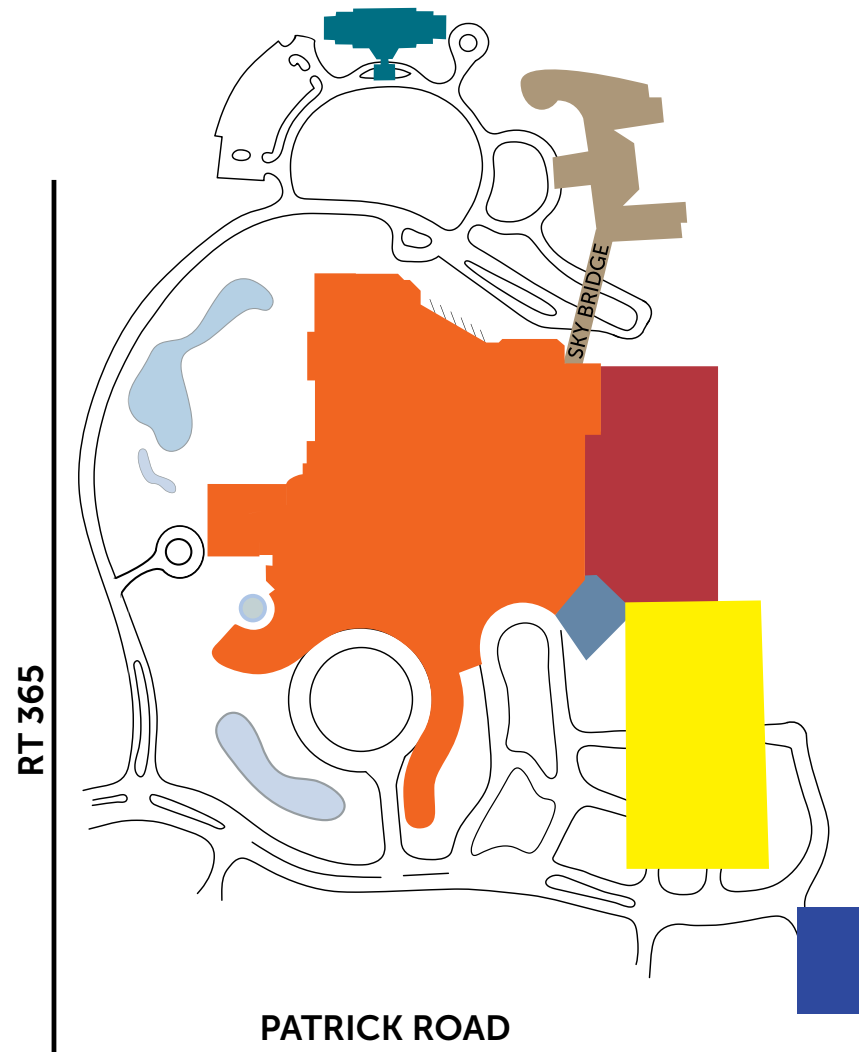

ROAD MAP

CONVENTION CENTER
THE TOWER MEETING ROOMS

- T1 BUSINESS CENTER
- T2 MEADOW
- T3 BIRCH
- T4 HAWTHORN
- T5 CEDAR
- T6 WILLOW
- T7 OAK
- T8 BRIAR

ENTERTAINMENT

- T9 THE EVENT CENTER BOX OFFICE
- T10 THE EVENT CENTER

CYPRESS CONFERENCE AREA

- T11 CYPRESS A
- T12 CYPRESS B
- T13 CYPRESS C
- T14 CYPRESS D
- T15 CYPRESS E

FIRST FLOOR

SECOND FLOOR

SHENENDOAH CLUBHOUSE

CLUBHOUSE AREA

- S2 THE GRILLE AT SHENENDOAH
- S3 PRO SHOP

CLUBHOUSE CONFERENCE AREA

- S4 APPALACHIAN
- S5 ADIRONDACK
- S6 CATSKILL

The Tower

Casino

The Event Center

Parking Garage

Shenendoah Clubhouse

The Lodge and Skala:na Spa