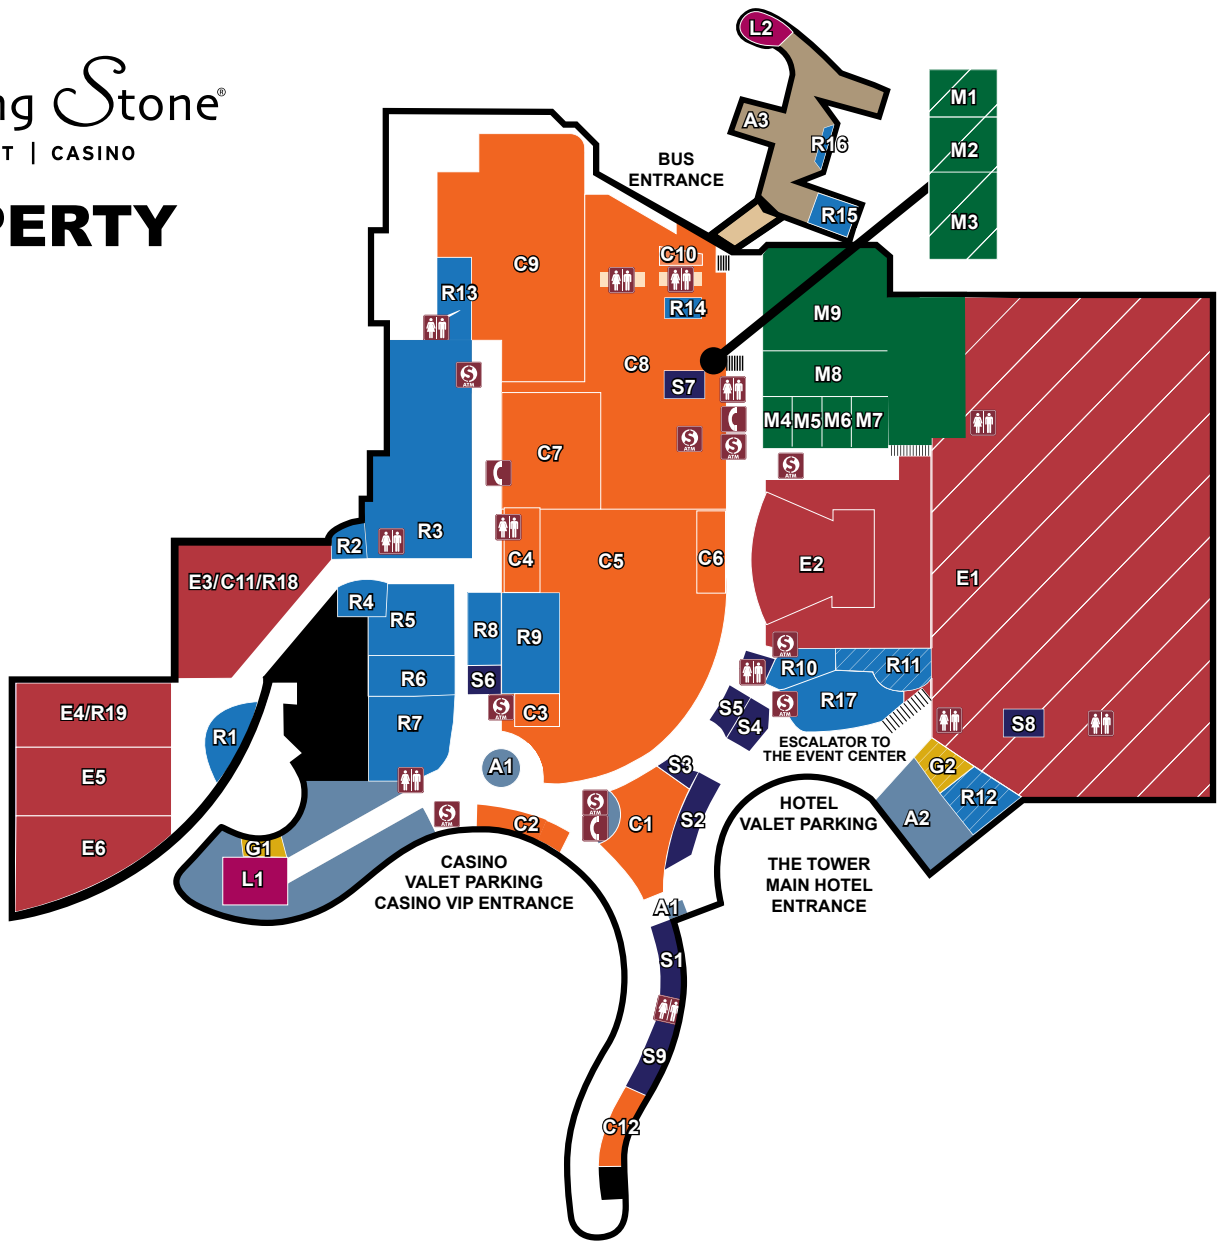

PROPERTY MAP

ACCOMMODATIONS

- A1 ELEVATOR TO HOTEL
- A2 THE HOTEL AND THE TOWER FRONT DESK
- A3 THE LODGE FRONT DESK

CONVENTION CENTER

- M1 SARANAC
- M2 CANANDAIGUA
- M3 CHAUTAUQUA
- M4 TUSCARORA
- M5 CAYUGA
- M6 ONONDAGA
- M7 SENECA
- M8 MOHAWK
- M9 ONEIDA

ENTERTAINMENT

- E1 THE EVENT CENTER
- E2 THE SHOWROOM
- E3 NY REC & SOCIAL CLUB
- E4 TIN ROOSTER DANCEHALL & BBQ
- E5 THE GIG
- E6 TURQUOISE TIGER

GAMING

- C1 CASINO GAMING FLOOR
- C2 TS REWARDS DESK
- C3 GOLDEN DRAGON
- C4 KENO
- C5 CASINO GAMING FLOOR
- C6 CASINO CASHIER
- C7 POKER ROOM
- C8 CASINO BLU
- C9 HIGH STAKES BINGO
- C10 GAMING COMMISSION
- C11 NY REC & SOCIAL CLUB / TS SPORTS
- C12 THE PARLOR – Members Only

R9 MOTIF BAR & LOUNGE

- R10 7 KITCHENS
- R11 THE UPSTATE TAVERN
- R12 TS STEAKHOUSE (21ST FLOOR OF THE TOWER)
- R13 DELTA CAFE
- R14 BAR BLU
- R15 WILDFLOWERS
- R16 THE LODGE BAR
- R17 TOWER LOUNGE
- R18 NY REC & SOCIAL CLUB
- R19 TIN ROOSTER DANCEHALL & BBQ

CLUBHOUSE CONFERENCE AREA

- S4 APPALACHIAN
- S5 ADIRONDACK
- S6 CATSKILL

-  The Tower
-  Shenendoah Clubhouse
-  Casino
-  The Lodge and SkΛ:ηΛ: Spa
-  The Event Center
-  Sportsplex
-  Parking Garage

Turning Stone[®]
 RESORT | CASINO