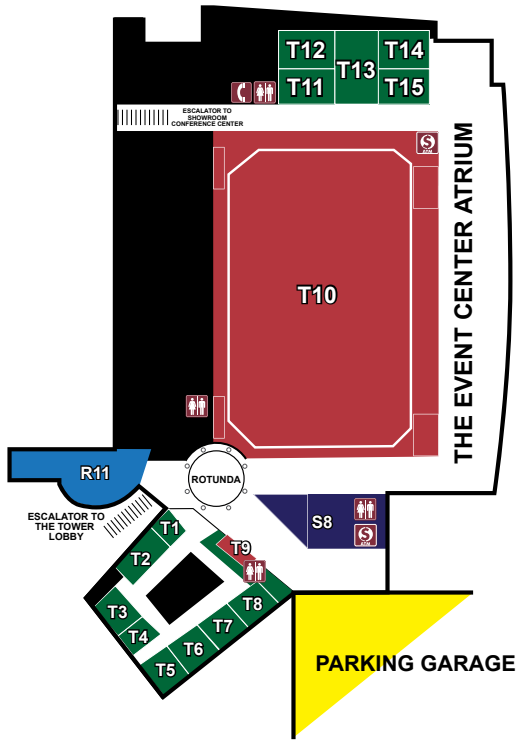

R9 MOTIF BAR & LOUNGE

- R10 7 KITCHENS
- R11 THE UPSTATE TAVERN
- R12 TS STEAKHOUSE (21ST FLOOR OF THE TOWER)
- R13 DELTA CAFE
- R14 BAR BLU
- R15 WILDFLOWERS
- R16 THE LODGE BAR
- R17 TOWER LOUNGE
- R18 NY REC & SOCIAL CLUB
- R19 TIN ROOSTER DANCEHALL & BBQ

RETAIL

- S1 ONEIDA HERITAGE
- S2 POLLY COOPER
- S3 JUNIPER
- S4 REVEL SUPPLY
- S5 WILLOW & JAYE
- S6 THE KIOSK
- S7 SMOKIN' 2
- S8 THE GENERAL STORE
- S9 MR. SHOP

SPA

- L1 Áhsi' DAY SPA
- L2 Ska:ná: SPA

THE EVENT CENTER SECOND FLOOR

ROAD MAP

CONVENTION CENTER
THE TOWER MEETING ROOMS

- T1 BUSINESS CENTER
- T2 MEADOW
- T3 BIRCH
- T4 HAWTHORN
- T5 CEDAR
- T6 WILLOW
- T7 OAK
- T8 BRIAR

ENTERTAINMENT

- T9 THE EVENT CENTER BOX OFFICE
- T10 THE EVENT CENTER

CYPRESS CONFERENCE AREA

- T11 CYPRESS A
- T12 CYPRESS B
- T13 CYPRESS C
- T14 CYPRESS D
- T15 CYPRESS E

FIRST FLOOR

SECOND FLOOR

SHENENDOAH CLUBHOUSE

CLUBHOUSE AREA

- S2 THE GRILLE AT SHENENDOAH
- S3 PRO SHOP