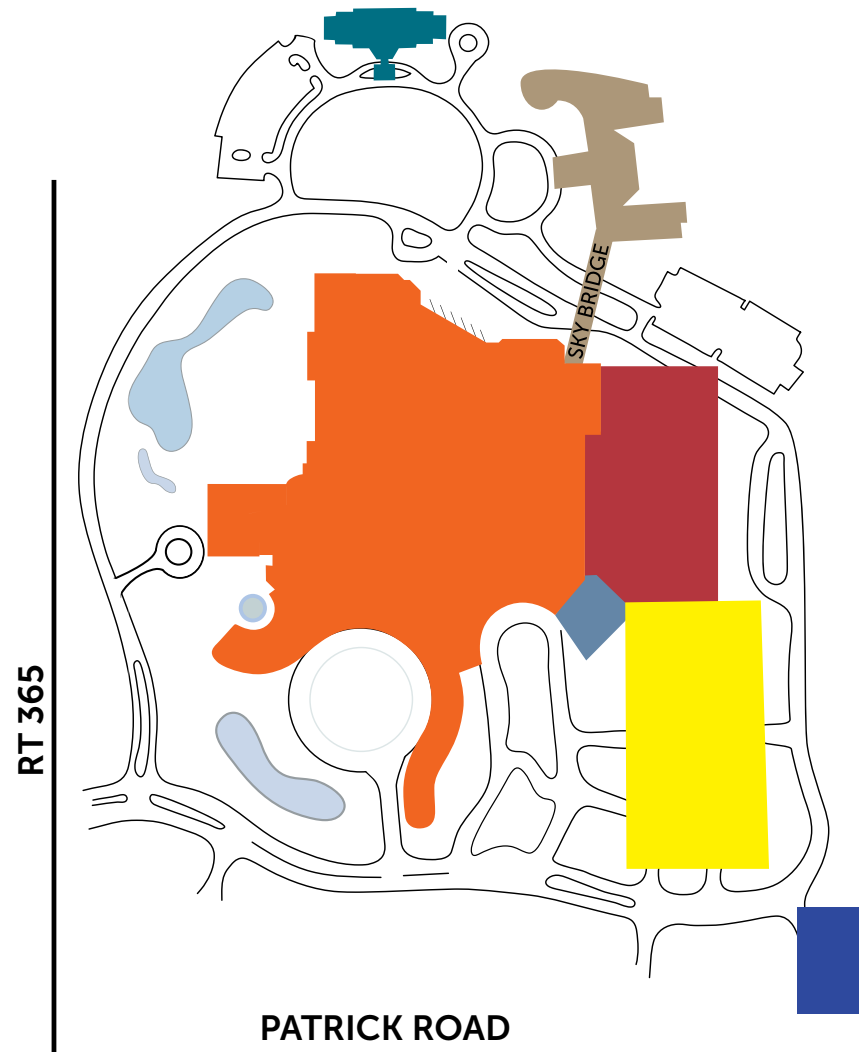

ROAD MAP

CONVENTION CENTER
THE TOWER MEETING ROOMS

- T1 BUSINESS CENTER
- T2 MEADOW
- T3 BIRCH
- T4 HAWTHORN
- T5 CEDAR
- T6 WILLOW
- T7 OAK
- T8 BRIAR

ENTERTAINMENT

- T9 THE EVENT CENTER BOX OFFICE
- T10 THE EVENT CENTER

CYPRESS CONFERENCE AREA

- T11 CYPRESS A
- T12 CYPRESS B
- T13 CYPRESS C
- T14 CYPRESS D
- T15 CYPRESS E

FIRST FLOOR

SECOND FLOOR

SHENENDOAH CLUBHOUSE

CLUBHOUSE AREA

- S2 THE GRILLE AT SHENENDOAH
- S3 PRO SHOP

CLUBHOUSE CONFERENCE AREA

- S4 APPALACHIAN
- S5 ADIRONDACK
- S6 CATSKILL

-  The Tower
-  Shenendoah Clubhouse
-  Casino
-  The Lodge and SkΛ:ηΛ: Spa
-  The Event Center
-  Sportsplex
-  Parking Garage

Turning Stone[®]
 RESORT | CASINO