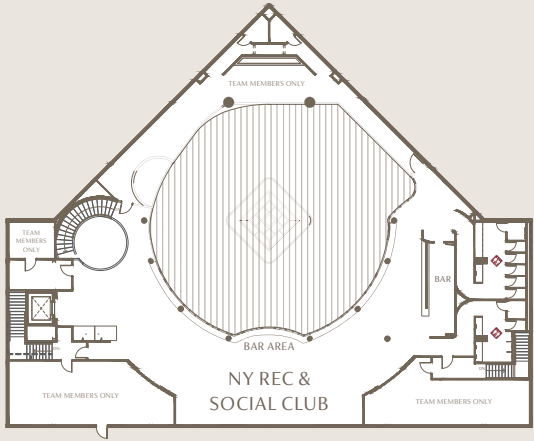

EXIT 33

SPECIFICATIONS

VENUE	PASSED RECEPTION	STATION RECEPTION	BANQUET
Atrium Bar	150	100	90
Tin Rooster Dancehall & BBQ	200	200	138
Turquoise Tiger	140	120	-
The Gig	200	200	100
Exit 33 Courtyard	150	100	50
NY Rec & Social Club	-	101	-