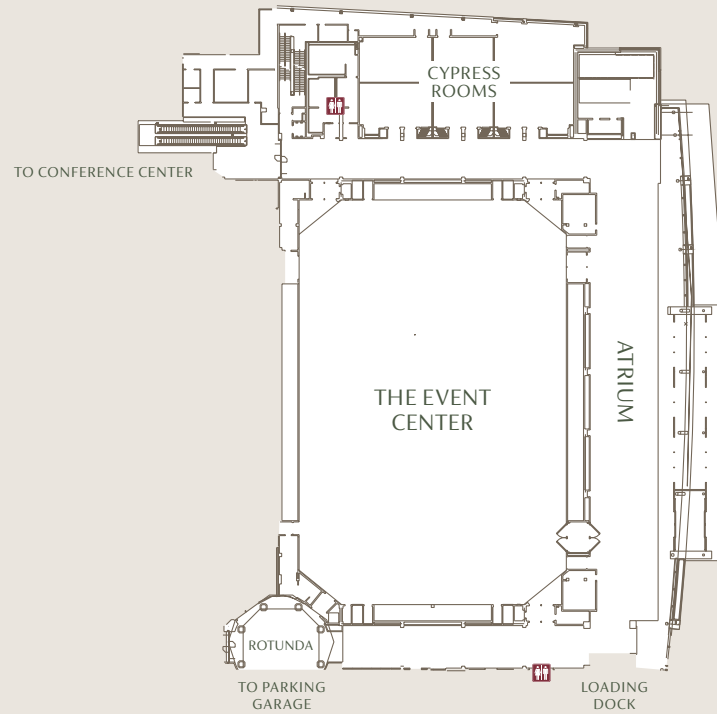

THE EVENT CENTER

SPECIFICATIONS

ROOM	SQ. FT.
The Event Center	29,868
Atrium	18,981
CEILING HEIGHT — 12 - 55 FEET