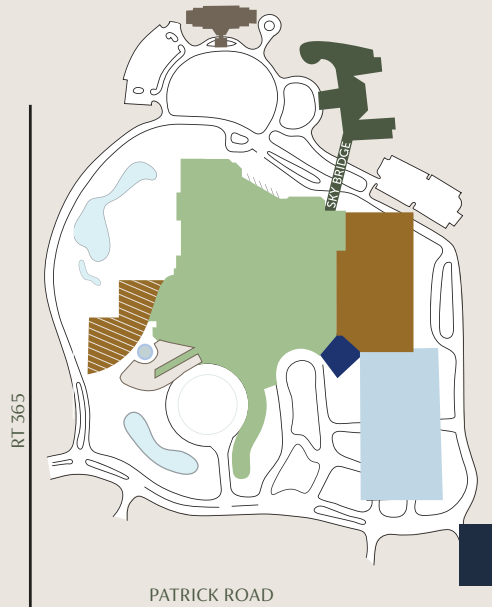

PROPERTY MAPS

OVERALL SPECIFICATIONS