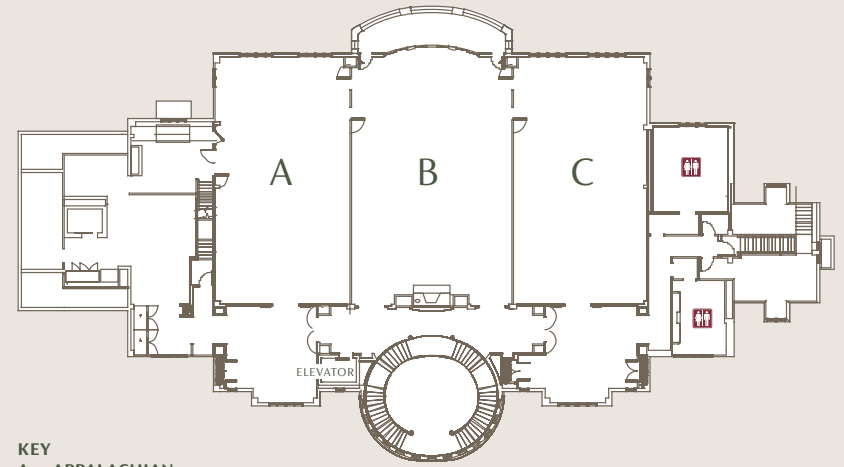

SHENENDOAH CLUBHOUSE

SPECIFICATIONS

1. KEY
   A APPALACHIAN
   B ADIRONDACK
   C CATSKILL

ROOM	DIMENSIONS	THEATER	CLASSROOM	BANQUET	SQ. FT.
Appalachian	32'x58'	154	84	70	1,851
Adirondack	38'x58'	176	84	90	2,221
Catskill	32'x58'	154	84	70	1,830
Combined	58'x102'	414	216	230	5,902
MINIMUM CEILING HEIGHT — 10 FEET