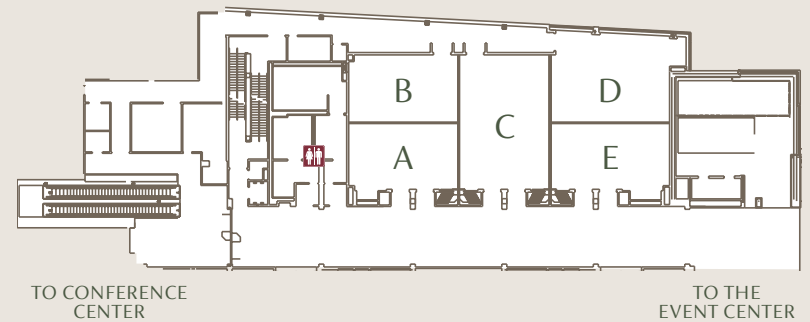

CYPRESS BALLROOM

SPECIFICATIONS

ROOM	DIMENSIONS	THEATER	CLASSROOM	BANQUET	SQ. FT.
Cypress A	23'x38'	50	36	40	933
Cypress B	23'x38'	60	36	30	893
Cypress C	47'x31'	126	72	60	1,509
Cypress D	23'x38'	72	57	40	1,346
Cypress E	23'x38'	50	42	40	1,024
Cypress A+B	47'x38'	126	84	60	1,826
Cypress D+E	56'x41'	180	108	90	2,370
Cypress Total	112'x56'	450	306	230	5,705

CEILING HEIGHT — 12 - 55 FEET