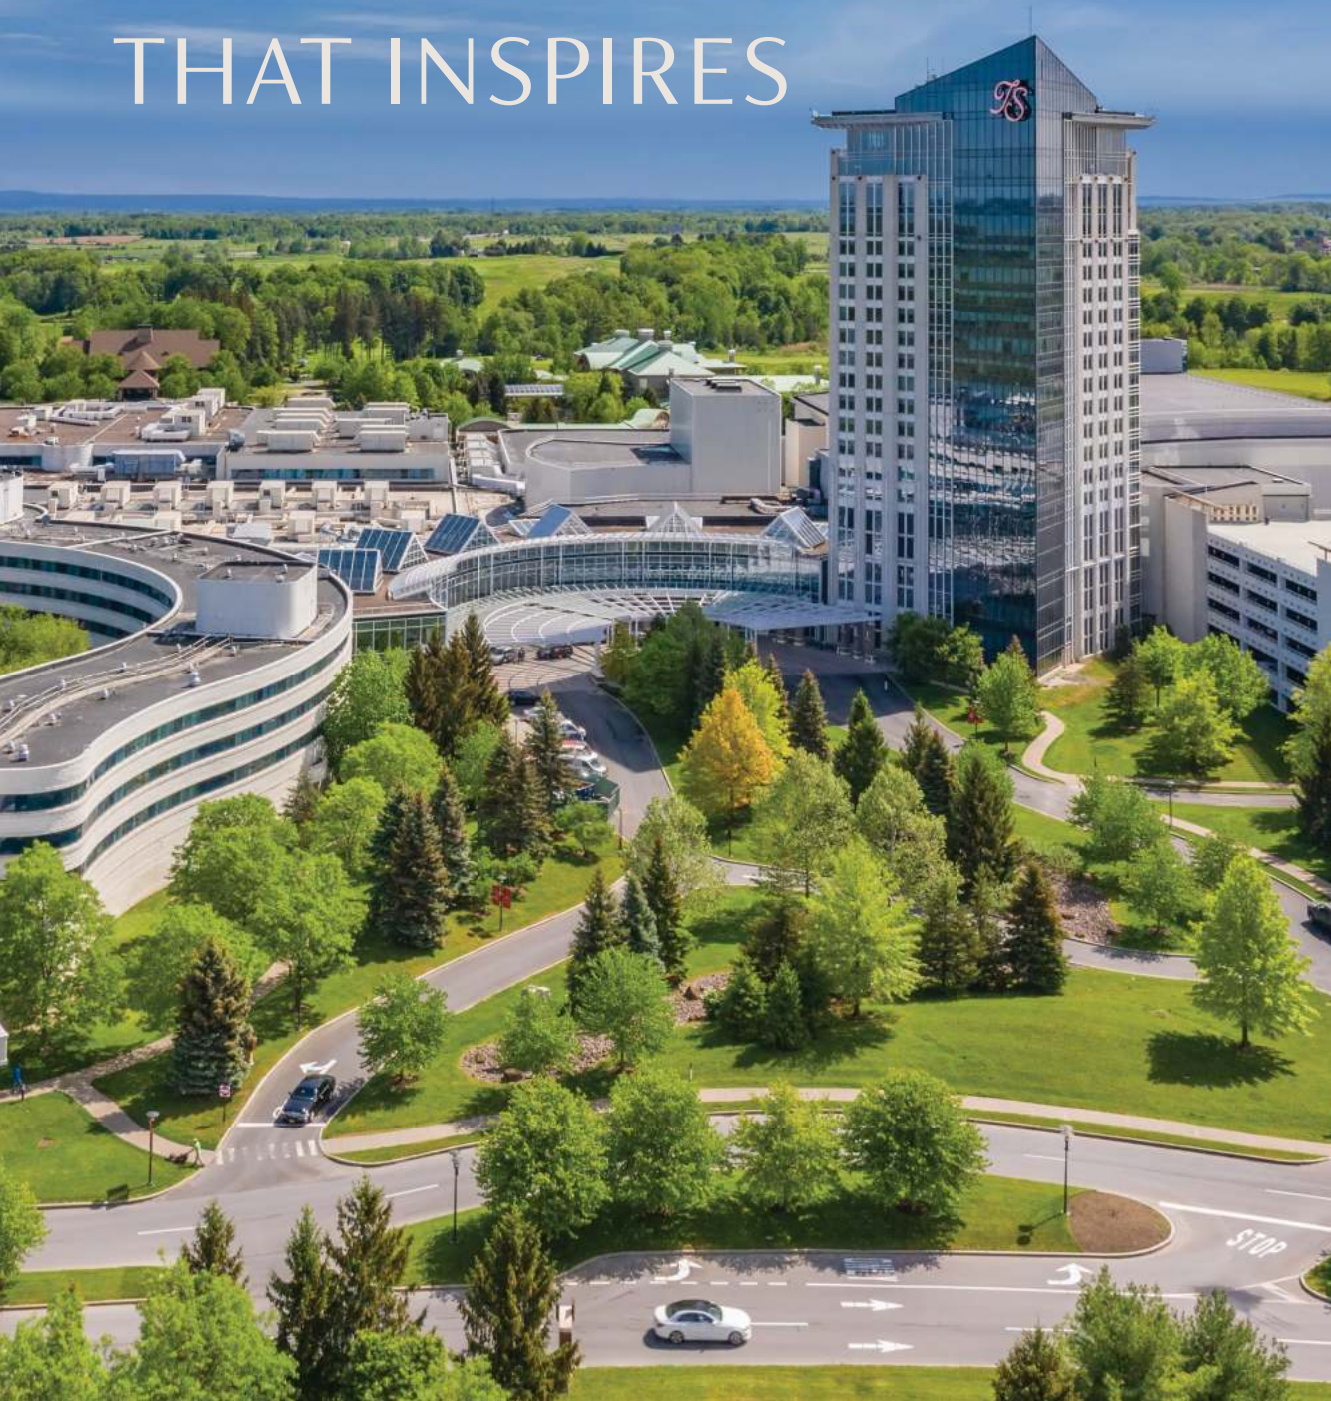

# A DESTINATION THAT INSPIRES

The natural beauty of Central New York's heartlands blends seamlessly with world-class amenities at Turning Stone Resort Casino, winner of the Forbes Travel Guide Four-Star Award and AAA Four Diamond Award.