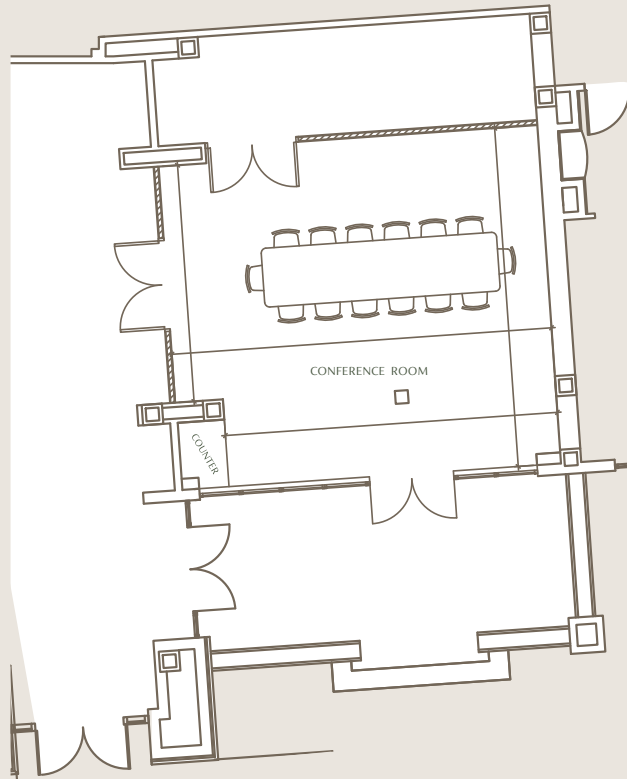

THE LODGE BOARDROOM

SPECIFICATIONS

DIMENSIONS	CAPACITY	SQ. FT.
22'x25'	14	550
MINIMUM CEILING HEIGHT — 10 FEET