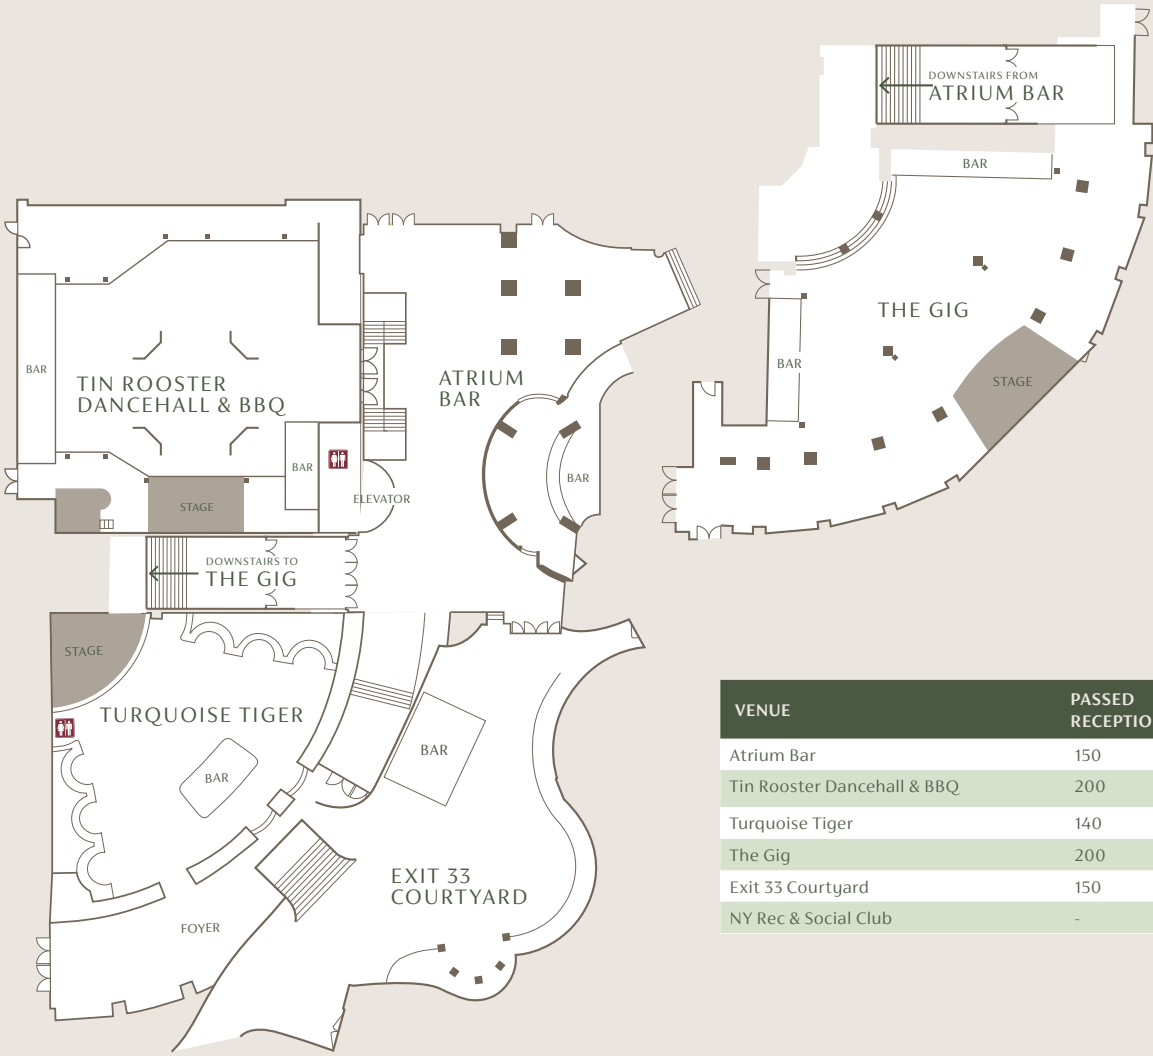

## THE GIG

Your neighborhood rock 'n' roll joint — right down the hall from your meeting.

## EXIT 33 COURTYARD

Located right outside all the nightlife happenings, featuring patio seating, a fire pit, twinkling lights and a full bar. Open seasonally.

NY REC & SOCIAL CLUB

TURQUOISE TIGER

## SPECIFICATIONS

VENUE	PASSED RECEPTION	STATION RECEPTION	BANQUET
Atrium Bar	150	100	90
Tin Rooster Dancehall & BBQ	200	200	138
Turquoise Tiger	140	120	-
The Gig	200	200	100
Exit 33 Courtyard	150	100	50
NY Rec & Social Club	-	101	-