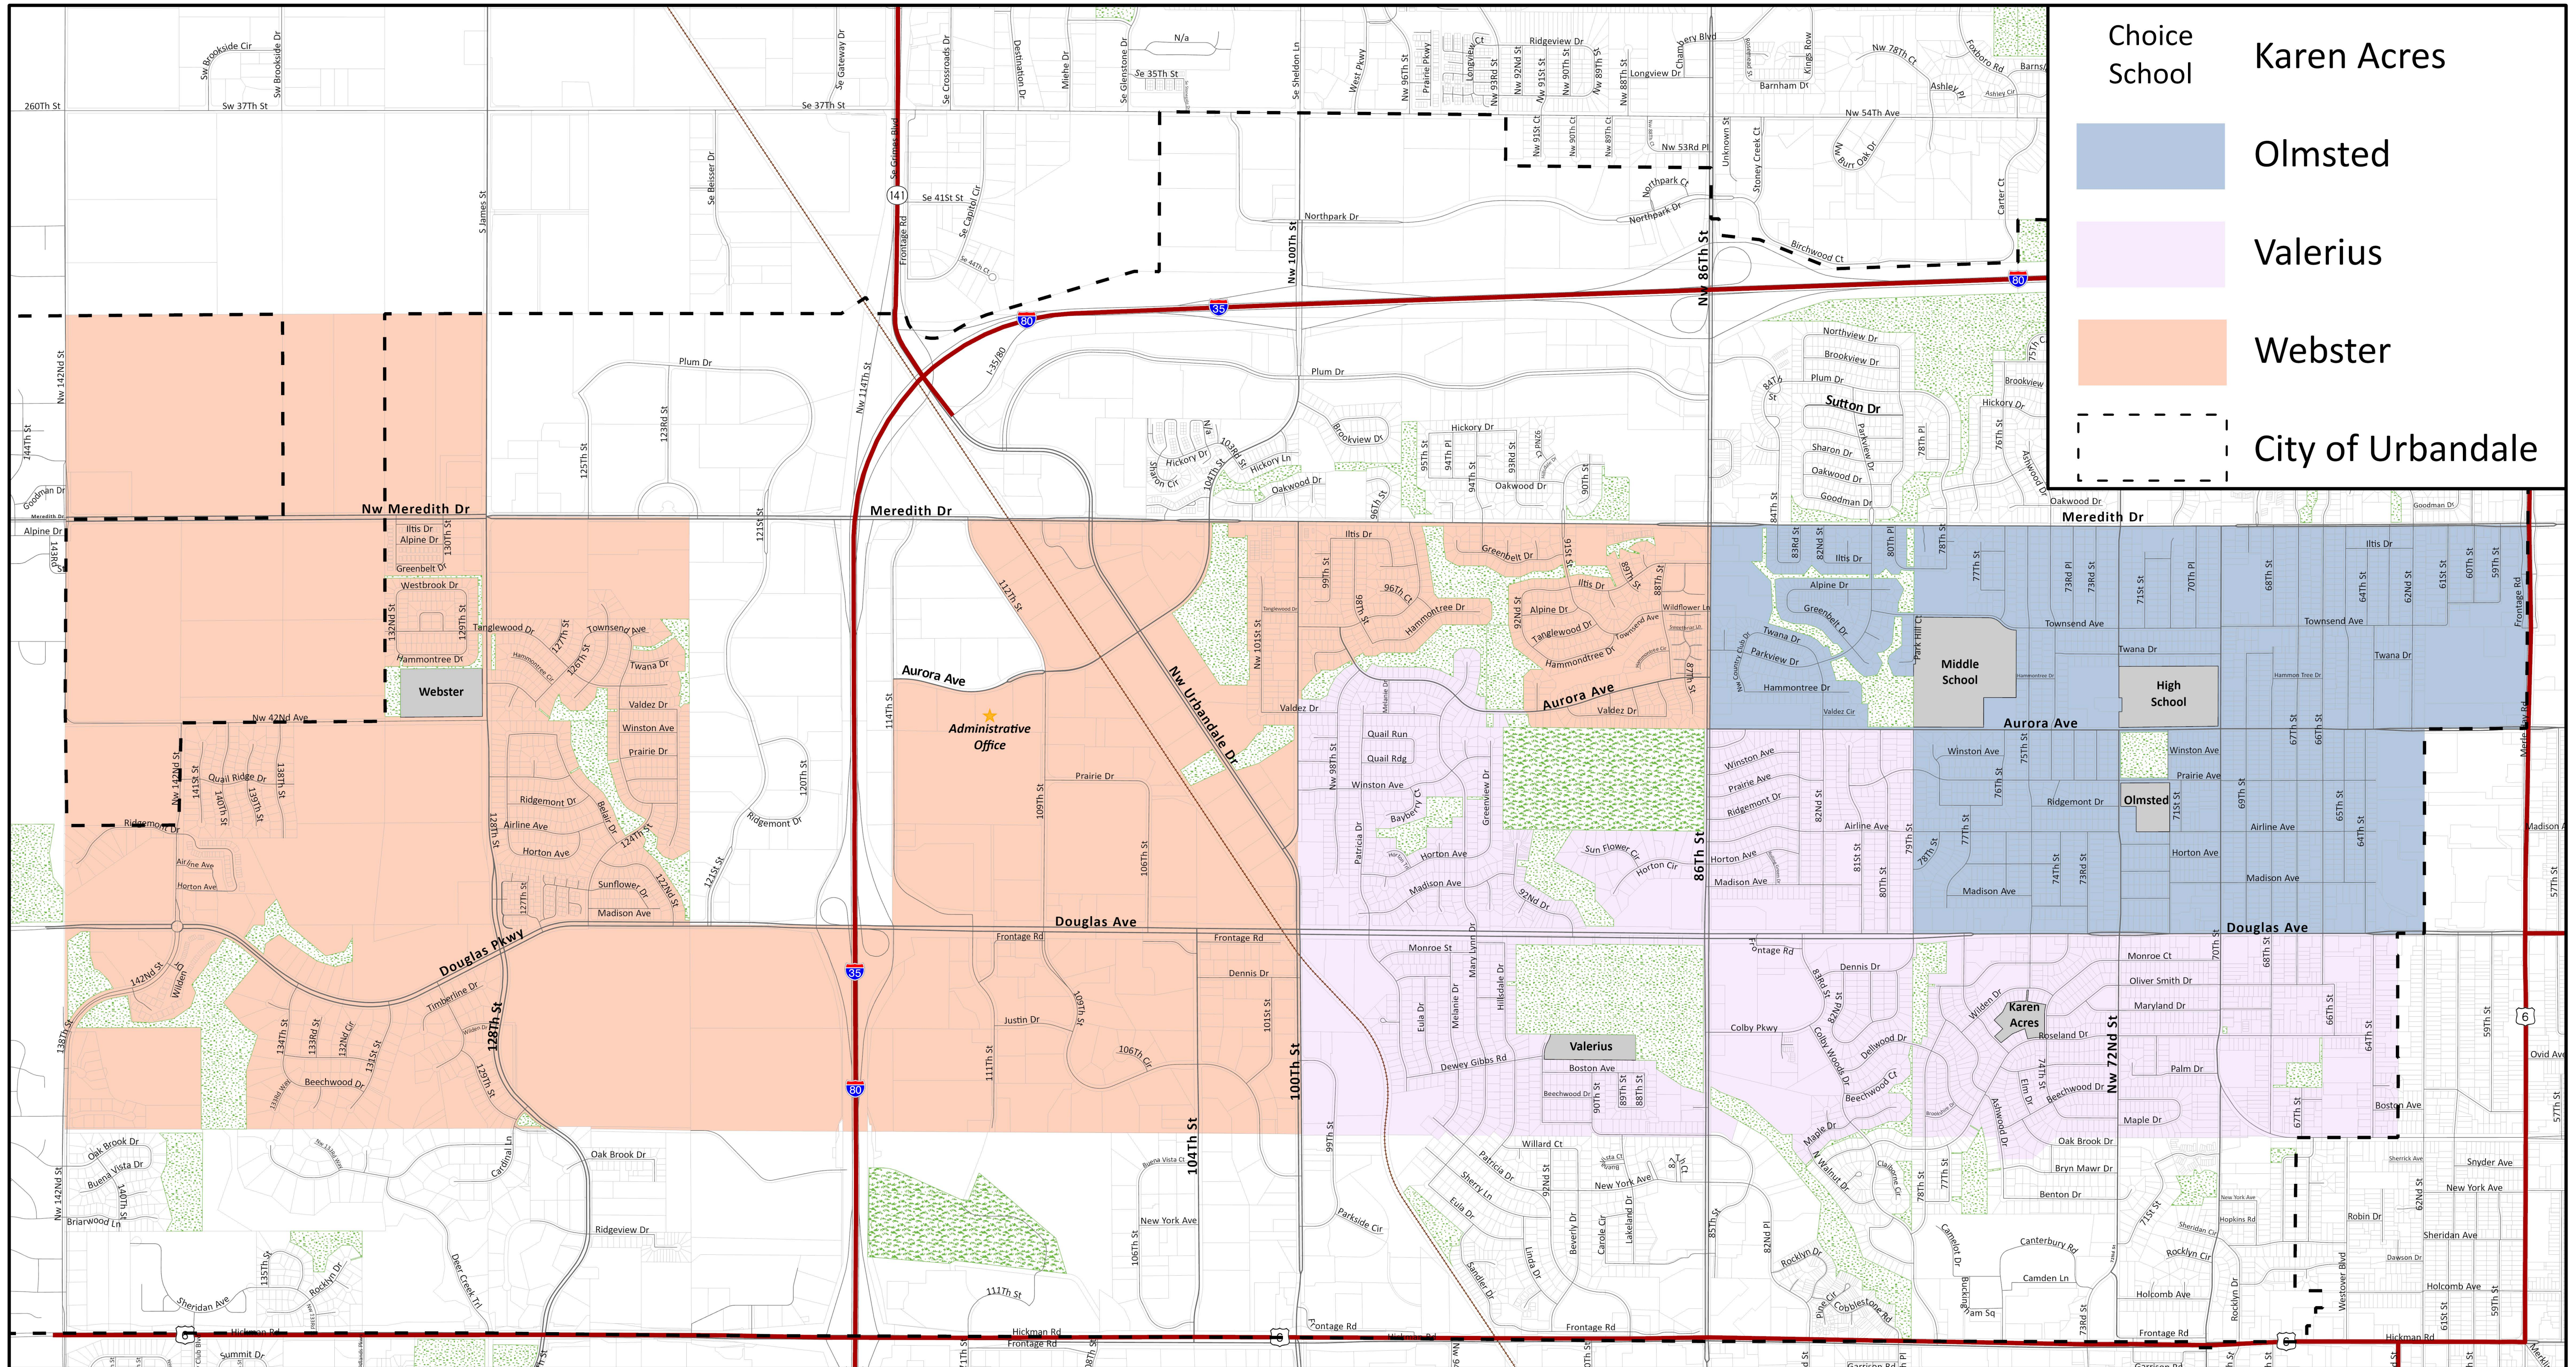

Urbandale Schools Elementary Boundary Map

Source: Map data provided by Urbandale Community School District, Polk County, City of Urbandale, Iowa DOT, USGS, and ESRI. Map created October 2022 by RSP & Associates.